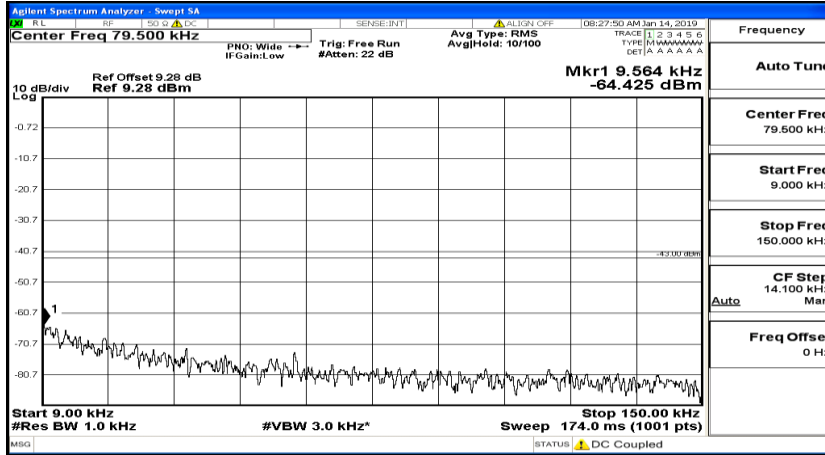

CSE Test Graph(s) (Channel Bandwidth: 10 MHz)_LCH_16QAM