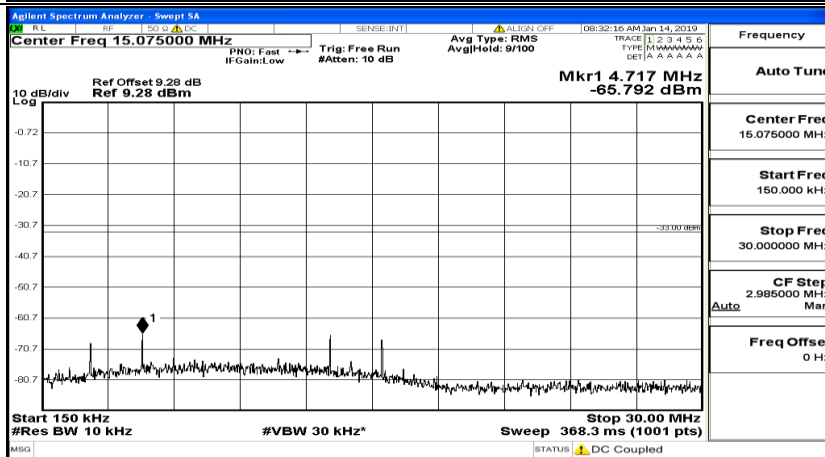

Frequency
Auto Tune
Center Freq 79.500 kHz
Start Freq 9.000 kHz
Stop Freq 150.000 kHz
CF Step 14.100 kHz Man
Freq Offset 0 Hz

Frequency
Auto Tune
Center Freq 15.075000 MHz
Start Freq 150.000 kHz
Stop Freq 30.000000 MHz
CF Step 2.985000 MHz Man
Freq Offset 0 Hz

Frequency
Auto Tune
Center Freq 13.015000000 GHz
Start Freq 30.000000 MHz
Stop Freq 26.000000000 GHz
CF Step 2.597000000 GHz Man
Freq Offset 0 Hz

CSE Test Graph(s) (Channel Bandwidth:20 MHz) LCH_QPSK

CSE Test Graph(s) (Channel Bandwidth:20 MHz)_MCH_QPSK