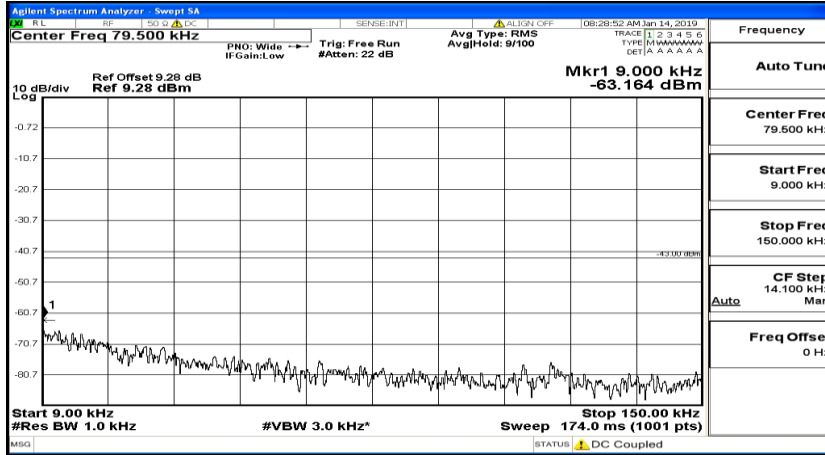

CSE Test Graph(s) (Channel Bandwidth: 10 MHz)_HCH_QPSK

Frequency
Auto Tune
Center Freq 79.500 kHz
Start Freq 9.000 kHz
Stop Freq 150.000 kHz
CF Step 14.100 kHz Man
Freq Offset 0 Hz