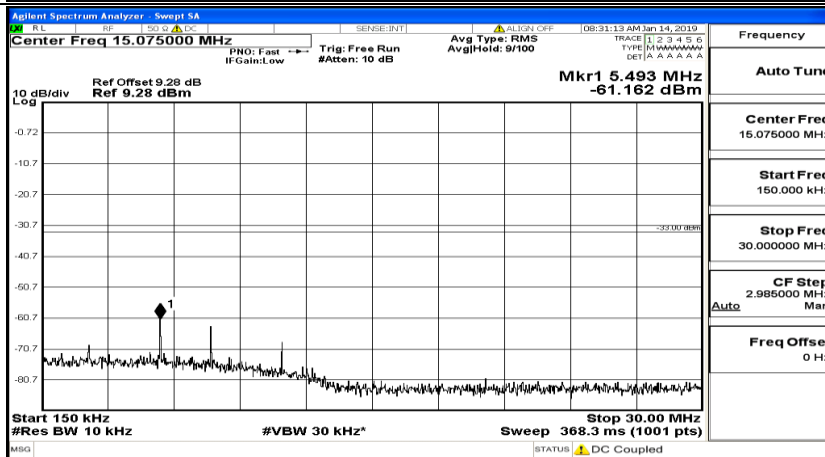

Frequency
Auto Tune
Center Freq 15.075000 MHz
Start Freq 150.000 kHz
Stop Freq 30.000000 MHz
CF Step 2.985000 MHz Man
Freq Offset 0 Hz