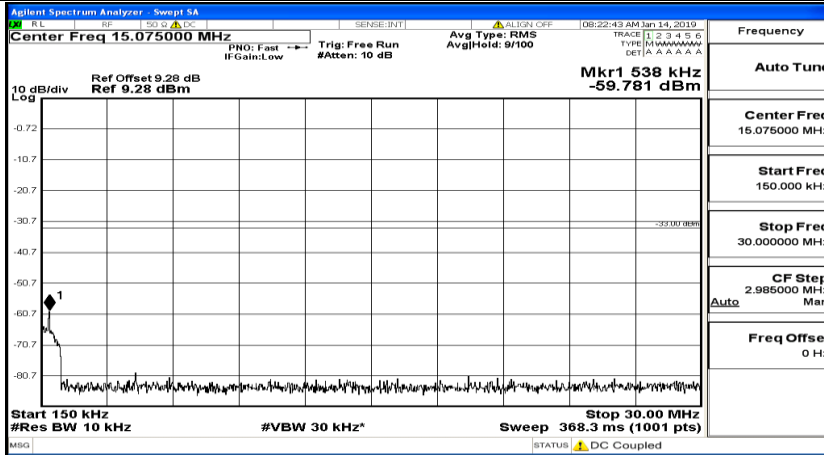

CSE Test Graph(s) (Channel Bandwidth: 1.4 MHz)_LCH_16QAM

CSE Test Graph(s) (Channel Bandwidth: 1.4 MHz)_MCH_16QAM

Frequency
Auto Tune
Center Freq 79.500 kHz
Start Freq 9.000 kHz
Stop Freq 150.000 kHz
CF Step 14.100 kHz Man
Freq Offset 0 Hz

Frequency
Auto Tune
Center Freq 15.075000 MHz
Start Freq 150.000 kHz
Stop Freq 30.000000 MHz
CF Step 2.985000 MHz Man
Freq Offset 0 Hz

Frequency
Auto Tune
Center Freq 13.015000000 GHz
Start Freq 30.000000 MHz
Stop Freq 26.000000000 GHz
CF Step 2.597000000 GHz Man
Freq Offset 0 Hz