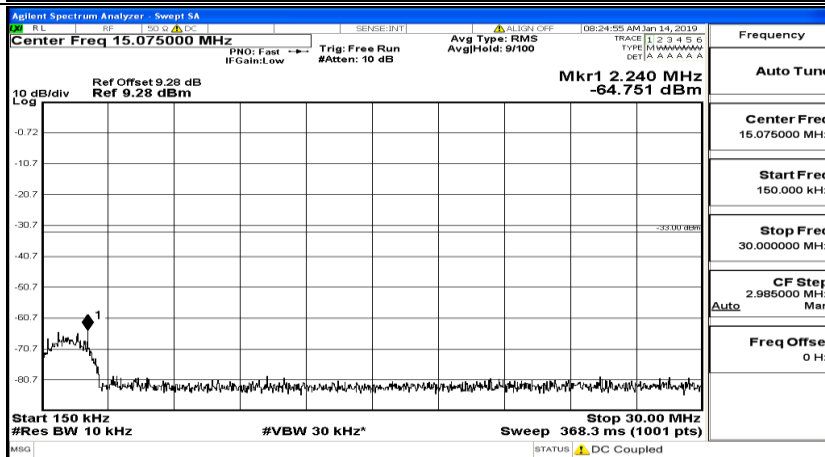

CSE Test Graph(s) (Channel Bandwidth: 1.4 MHz)_HCH_16QAM

CSE Test Graph(s) (Channel Bandwidth: 3 MHz)_LCH_QPSK

CSE Test Graph(s) (Channel Bandwidth: 3 MHz)_MCH_QPSK

CSE Test Graph(s) (Channel Bandwidth: 3 MHz)_HCH_QPSK

CSE Test Graph(s) (Channel Bandwidth: 3 MHz)_LCH_16QAM

CSE Test Graph(s) (Channel Bandwidth: 3 MHz)_MCH_16QAM

CSE Test Graph(s) (Channel Bandwidth: 3 MHz)_HCH_16QAM

CSE Test Graph(s) (Channel Bandwidth: 5 MHz)_LCH_QPSK