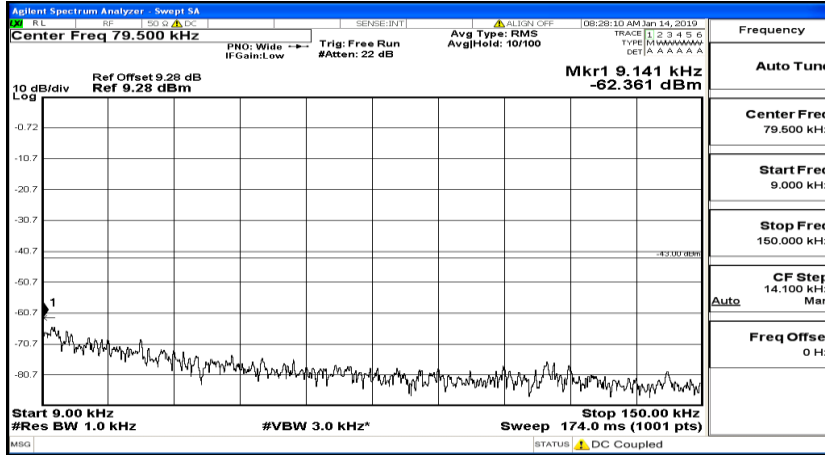

CSE Test Graph(s) (Channel Bandwidth: 5 MHz)_MCH_QPSK

CSE Test Graph(s) (Channel Bandwidth: 5 MHz)_HCH_QPSK

CSE Test Graph(s) (Channel Bandwidth: 5 MHz)_LCH_16QAM

CSE Test Graph(s) (Channel Bandwidth: 5 MHz)_MCH_16QAM

CSE Test Graph(s) (Channel Bandwidth: 5 MHz) _HCH_16QAM

CSE Test Graph(s) (Channel Bandwidth: 10 MHz) LCH_QPSK

CSE Test Graph(s) (Channel Bandwidth: 10 MHz)_MCH_QPSK

Frequency
Auto Tune
Center Freq 79.500 kHz
Start Freq 9.000 kHz
Stop Freq 150.000 kHz
CF Step 14.100 kHz Man
Freq Offset 0 Hz