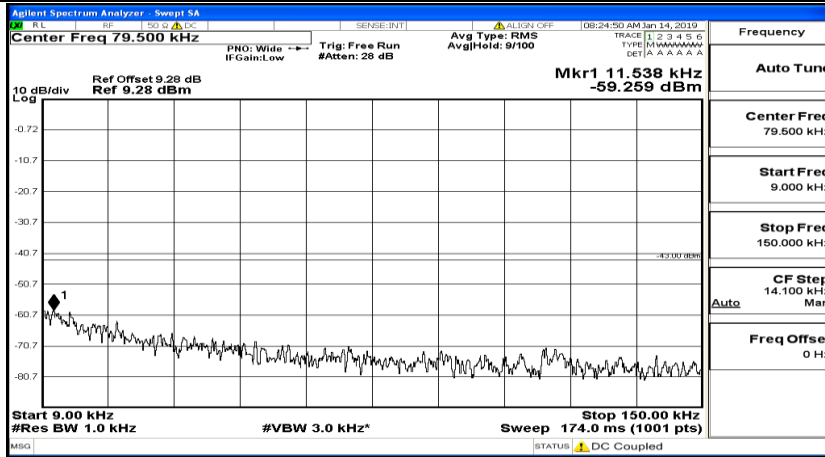

CSE Test Graph(s) (Channel Bandwidth: 1.4 MHz)_HCH_16QAM

CSE Test Graph(s) (Channel Bandwidth: 3 MHz)_LCH_QPSK

CSE Test Graph(s) (Channel Bandwidth: 3 MHz)_MCH_QPSK

CSE Test Graph(s) (Channel Bandwidth: 3 MHz)_HCH_QPSK