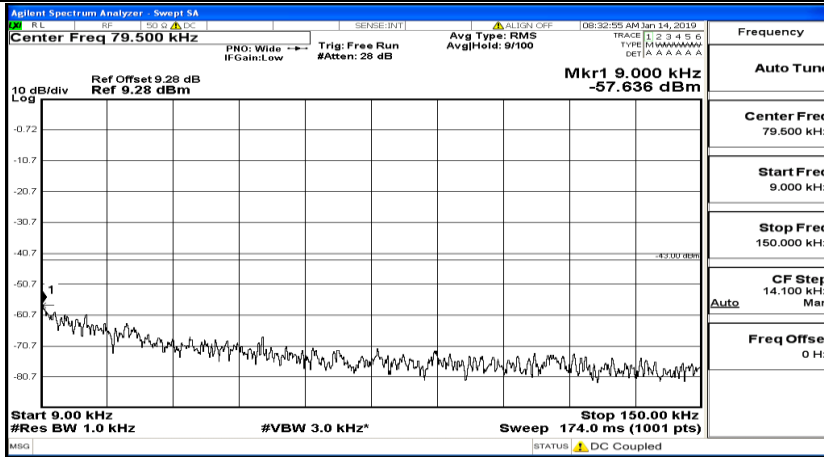

CSE Test Graph(s) (Channel Bandwidth:20 MHz)_HCH_QPSK