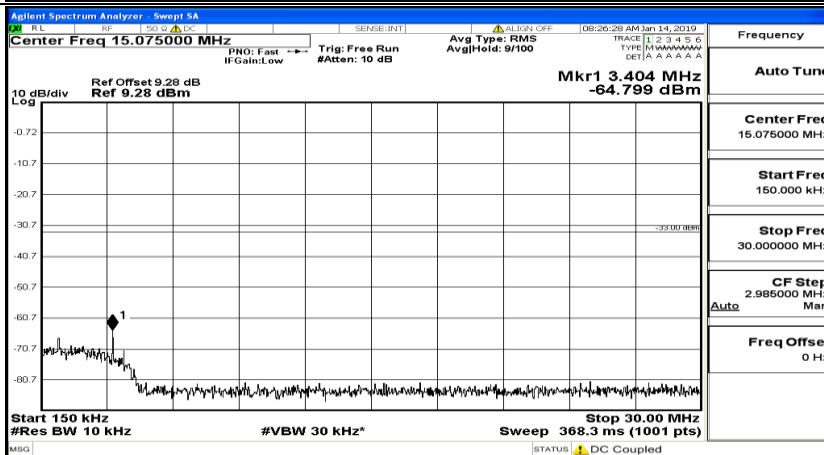

CSE Test Graph(s) (Channel Bandwidth: 5 MHz)_MCH_QPSK

CSE Test Graph(s) (Channel Bandwidth: 5 MHz)_HCH_QPSK

CSE Test Graph(s) (Channel Bandwidth: 5 MHz)_LCH_16QAM

CSE Test Graph(s) (Channel Bandwidth: 5 MHz)_MCH_16QAM

CSE Test Graph(s) (Channel Bandwidth: 5 MHz) _HCH_16QAM

CSE Test Graph(s) (Channel Bandwidth: 10 MHz) LCH_QPSK

CSE Test Graph(s) (Channel Bandwidth: 10 MHz)_MCH_QPSK

Frequency
Auto Tune
Center Freq 79.500 kHz
Start Freq 9.000 kHz
Stop Freq 150.000 kHz
CF Step 14.100 kHz Man
Freq Offset 0 Hz