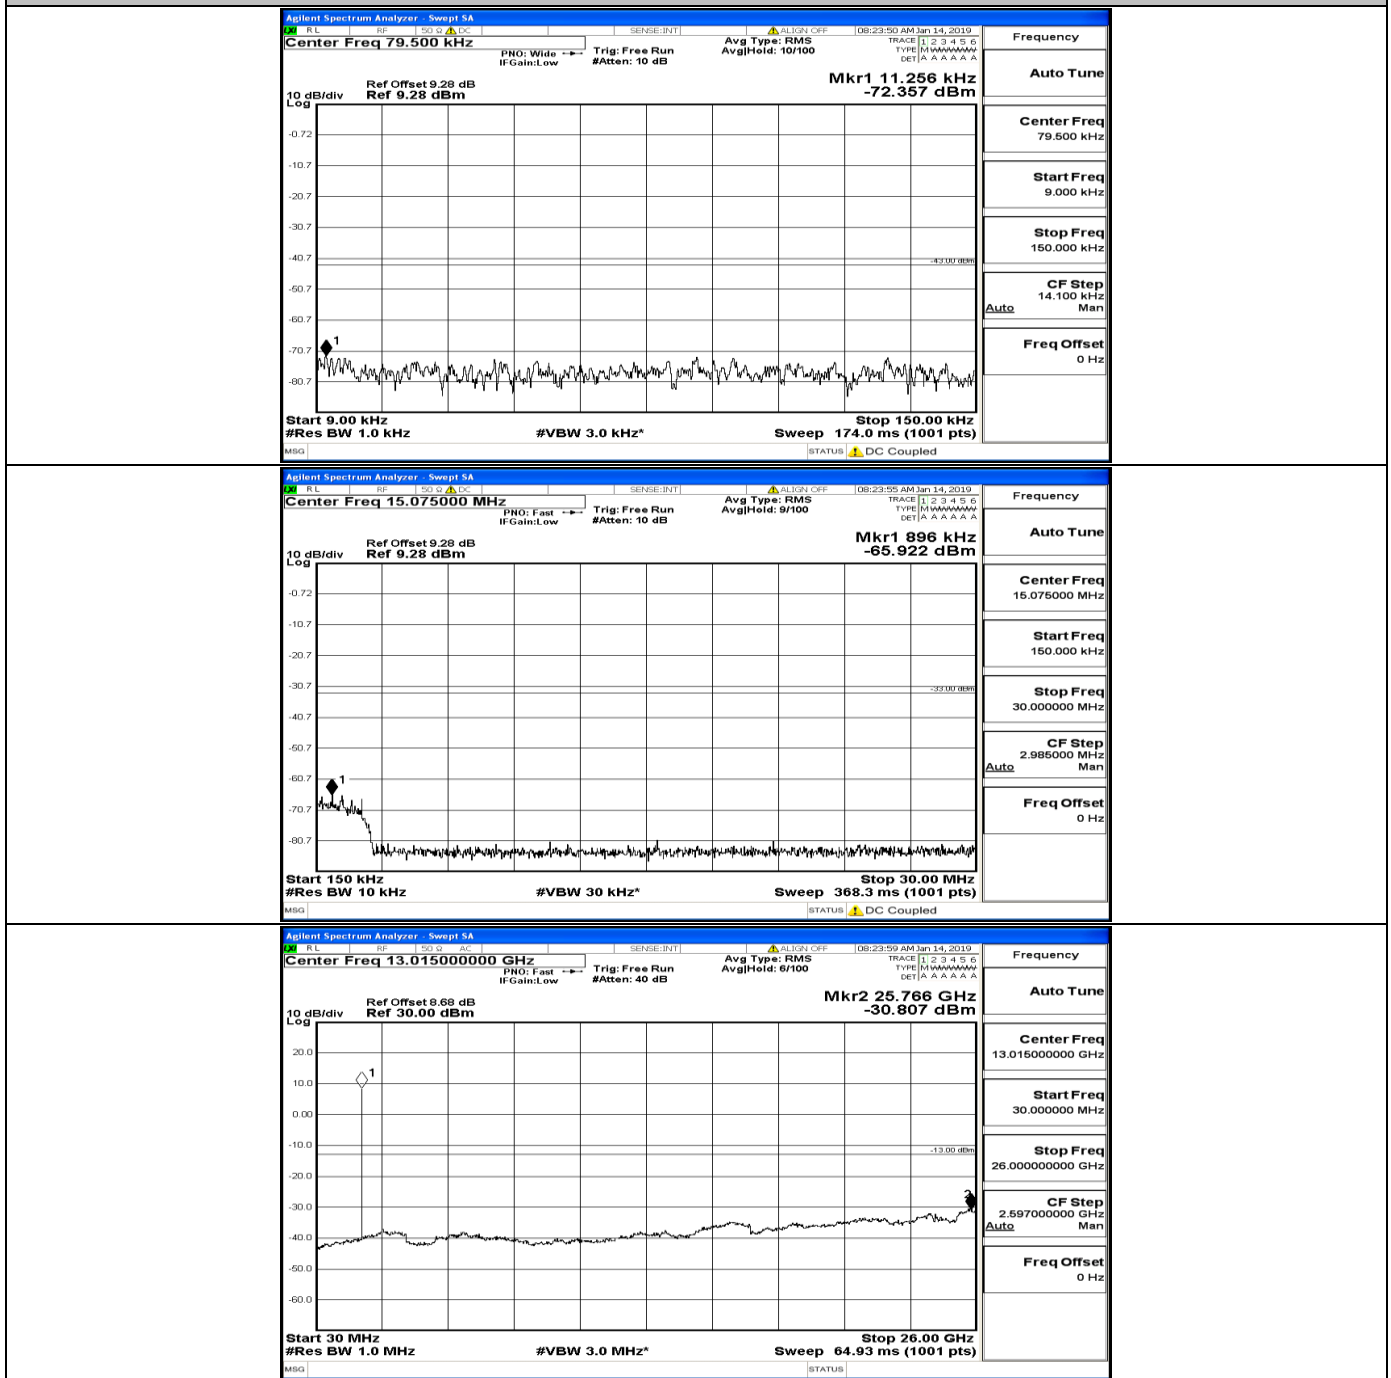

CSE Test Graph(s) (Channel Bandwidth: 1.4 MHz)_HCH_16QAM

CSE Test Graph(s) (Channel Bandwidth: 3 MHz)_LCH_QPSK

CSE Test Graph(s) (Channel Bandwidth: 3 MHz)_MCH_QPSK

CSE Test Graph(s) (Channel Bandwidth: 3 MHz)_HCH_QPSK

CSE Test Graph(s) (Channel Bandwidth: 3 MHz)_LCH_16QAM

CSE Test Graph(s) (Channel Bandwidth: 3 MHz)_MCH_16QAM

CSE Test Graph(s) (Channel Bandwidth: 3 MHz)_HCH_16QAM

CSE Test Graph(s) (Channel Bandwidth: 5 MHz)_LCH_QPSK