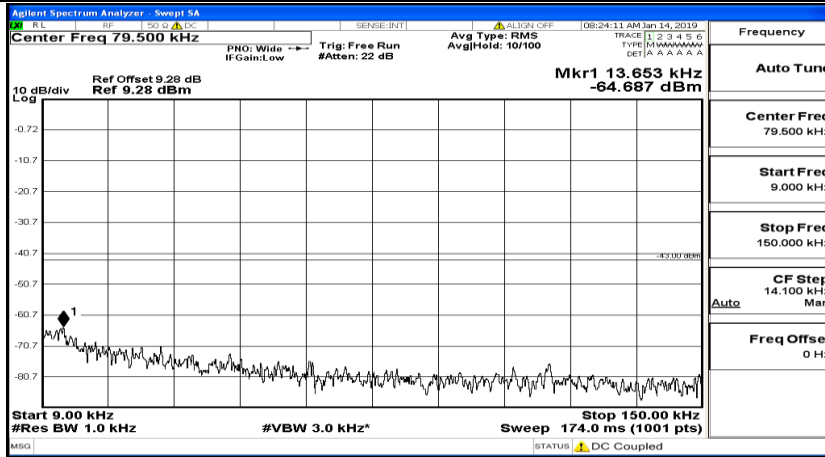

CSE Test Graph(s) (Channel Bandwidth: 3 MHz)_MCH_QPSK