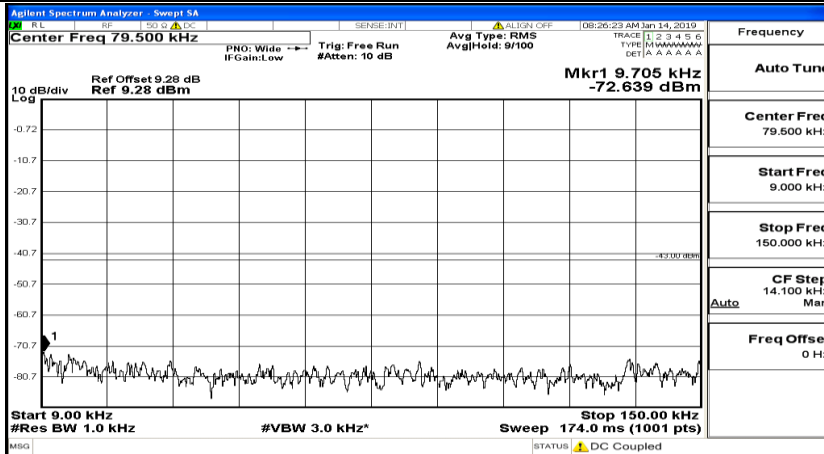

CSE Test Graph(s) (Channel Bandwidth: 5 MHz)_MCH_QPSK

CSE Test Graph(s) (Channel Bandwidth: 5 MHz)_HCH_QPSK

CSE Test Graph(s) (Channel Bandwidth: 5 MHz)_LCH_16QAM

CSE Test Graph(s) (Channel Bandwidth: 5 MHz)_MCH_16QAM

CSE Test Graph(s) (Channel Bandwidth: 5 MHz) _HCH_16QAM

CSE Test Graph(s) (Channel Bandwidth: 10 MHz) LCH_QPSK

CSE Test Graph(s) (Channel Bandwidth: 10 MHz)_MCH_QPSK

Frequency
Auto Tune
Center Freq 79.500 kHz
Start Freq 9.000 kHz
Stop Freq 150.000 kHz
CF Step 14.100 kHz Man
Freq Offset 0 Hz