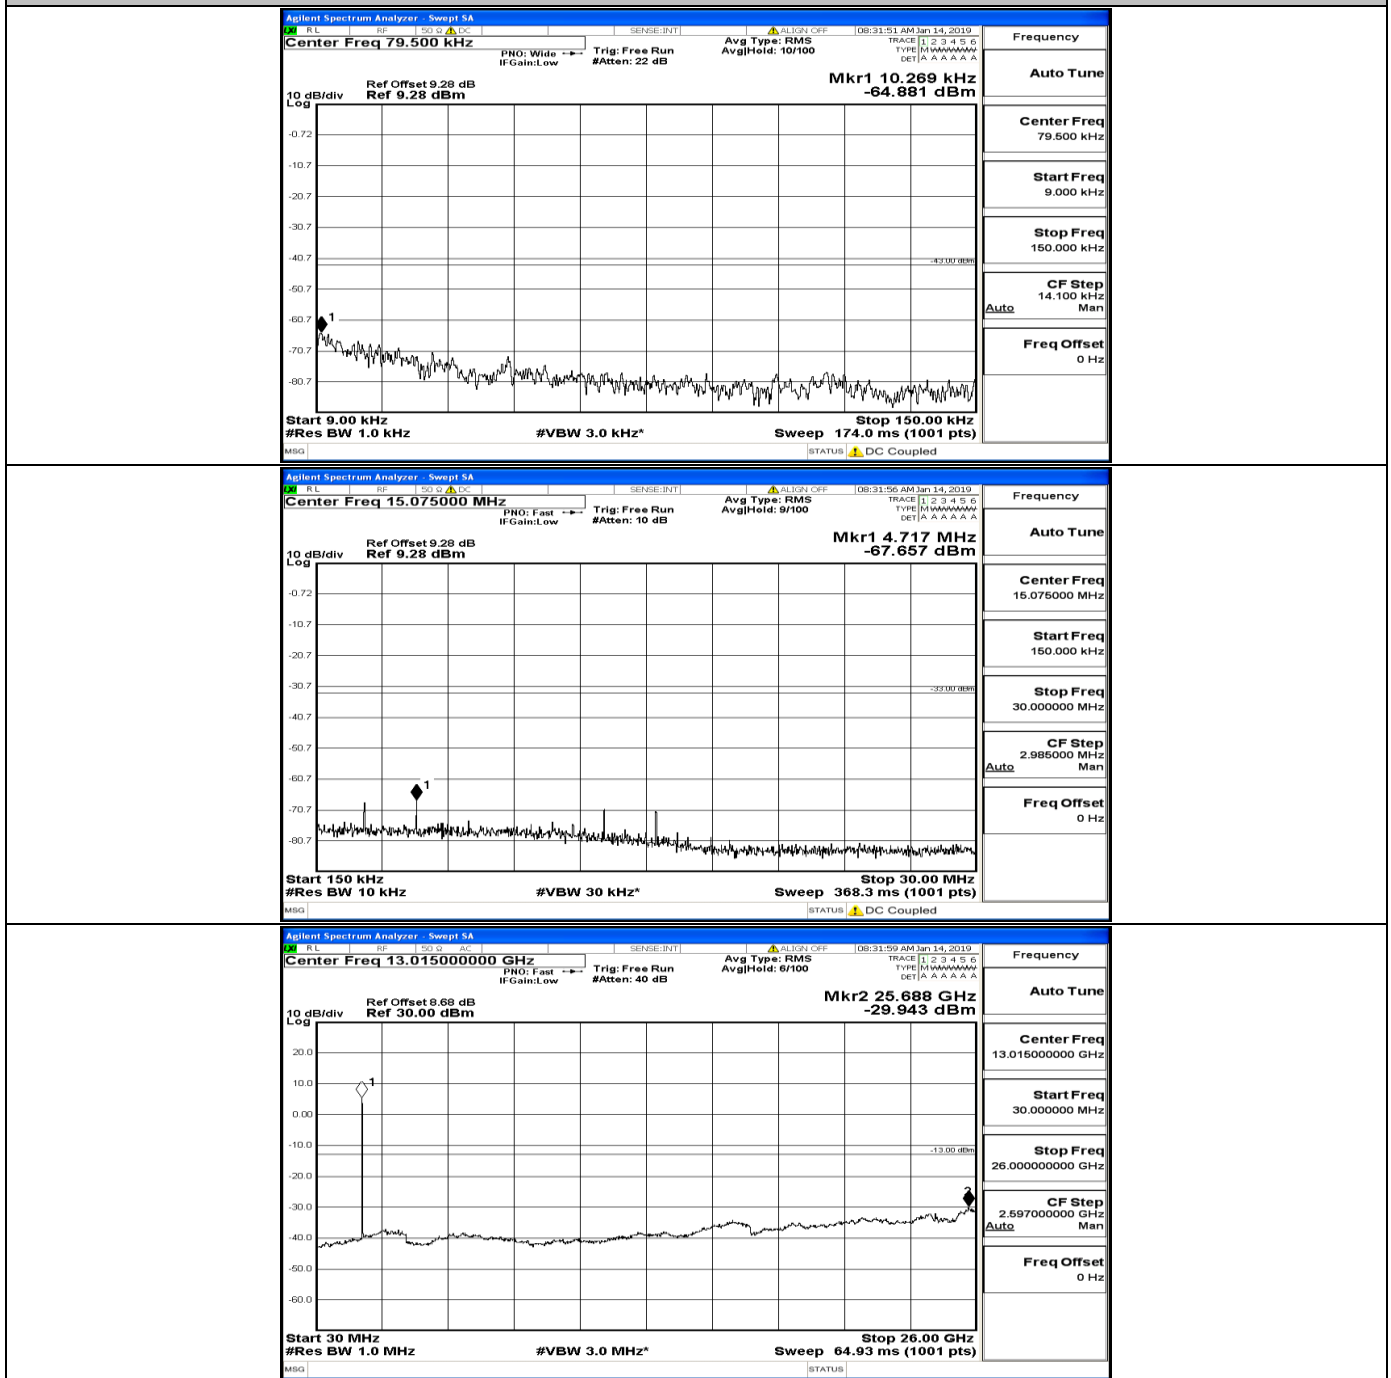

CSE Test Graph(s) (Channel Bandwidth:20 MHz)_LCH_16QAM