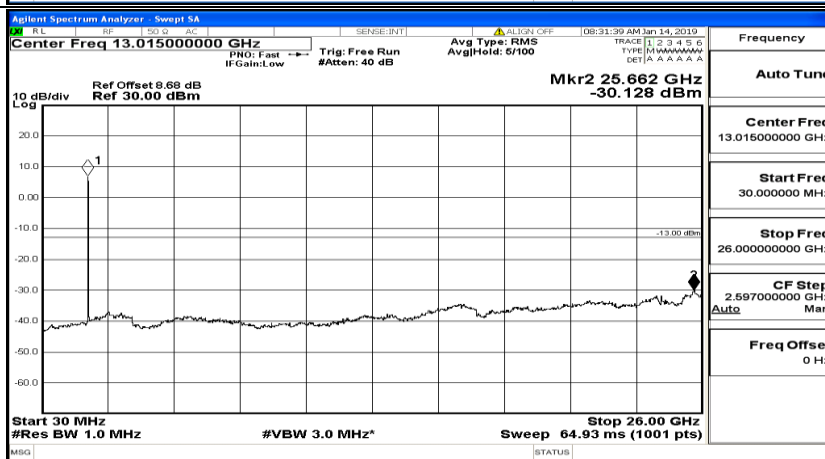

Frequency
Auto Tune
Center Freq 79.500 kHz
Start Freq 9.000 kHz
Stop Freq 150.000 kHz
CF Step 14.100 kHz Man
Freq Offset 0 Hz

Frequency
Auto Tune
Center Freq 15.075000 MHz
Start Freq 150.000 kHz
Stop Freq 30.000000 MHz
CF Step 2.985000 MHz Man
Freq Offset 0 Hz

Frequency
Auto Tune
Center Freq 13.015000000 GHz
Start Freq 30.000000 MHz
Stop Freq 26.000000000 GHz
CF Step 2.597000000 GHz Man
Freq Offset 0 Hz

CSE Test Graph(s) (Channel Bandwidth:20 MHz) LCH_QPSK

CSE Test Graph(s) (Channel Bandwidth:20 MHz)_MCH_QPSK