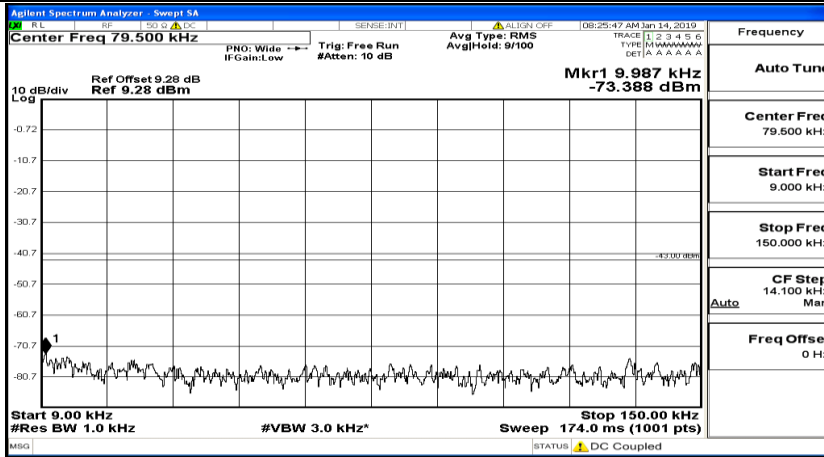

CSE Test Graph(s) (Channel Bandwidth: 5 MHz)_LCH_16QAM