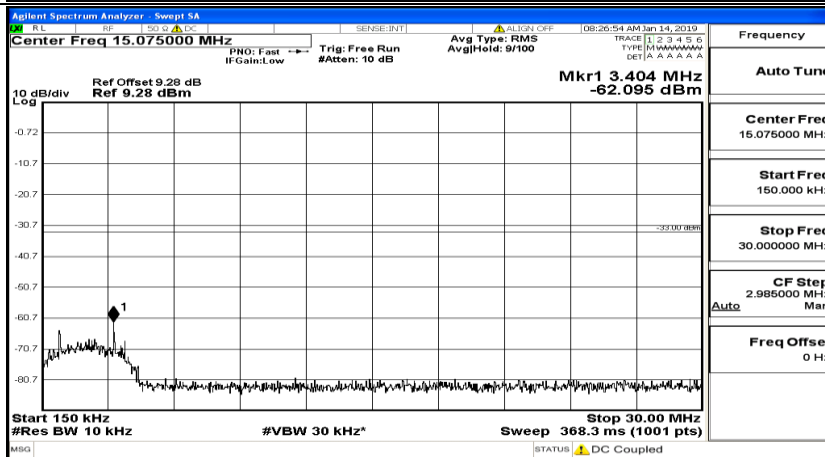

CSE Test Graph(s) (Channel Bandwidth: 5 MHz)_HCH_QPSK