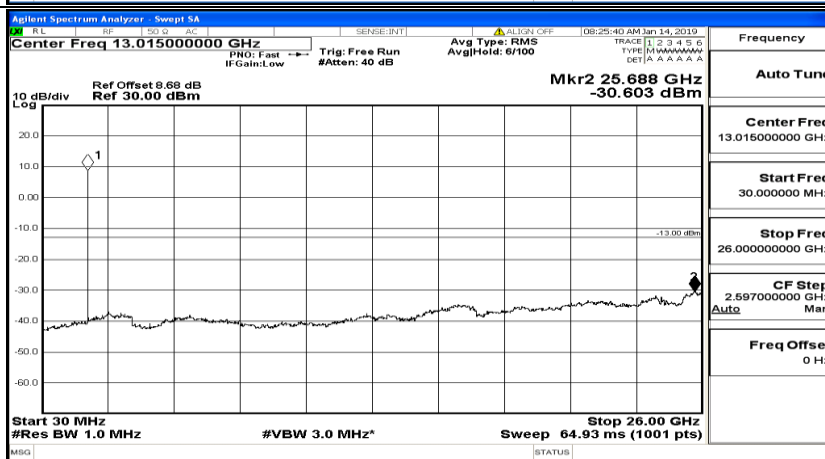

CSE Test Graph(s) (Channel Bandwidth: 3 MHz)_LCH_16QAM

CSE Test Graph(s) (Channel Bandwidth: 3 MHz)_MCH_16QAM

CSE Test Graph(s) (Channel Bandwidth: 3 MHz)_HCH_16QAM

CSE Test Graph(s) (Channel Bandwidth: 5 MHz)_LCH_QPSK