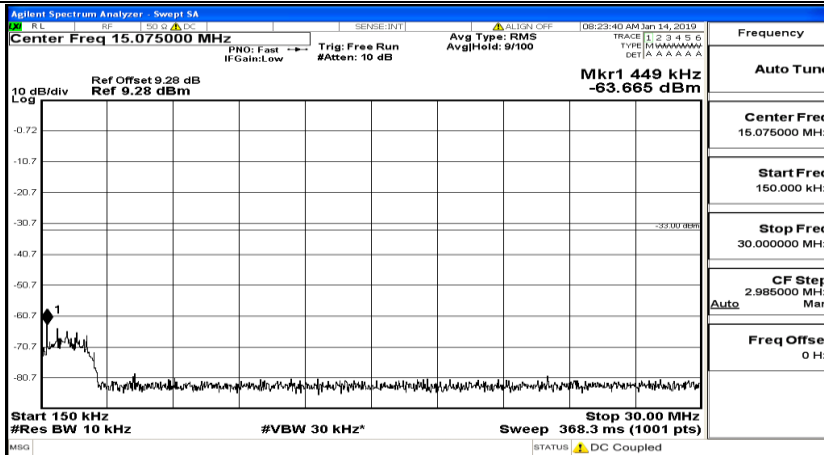

CSE Test Graph(s) (Channel Bandwidth: 3 MHz)_LCH_QPSK