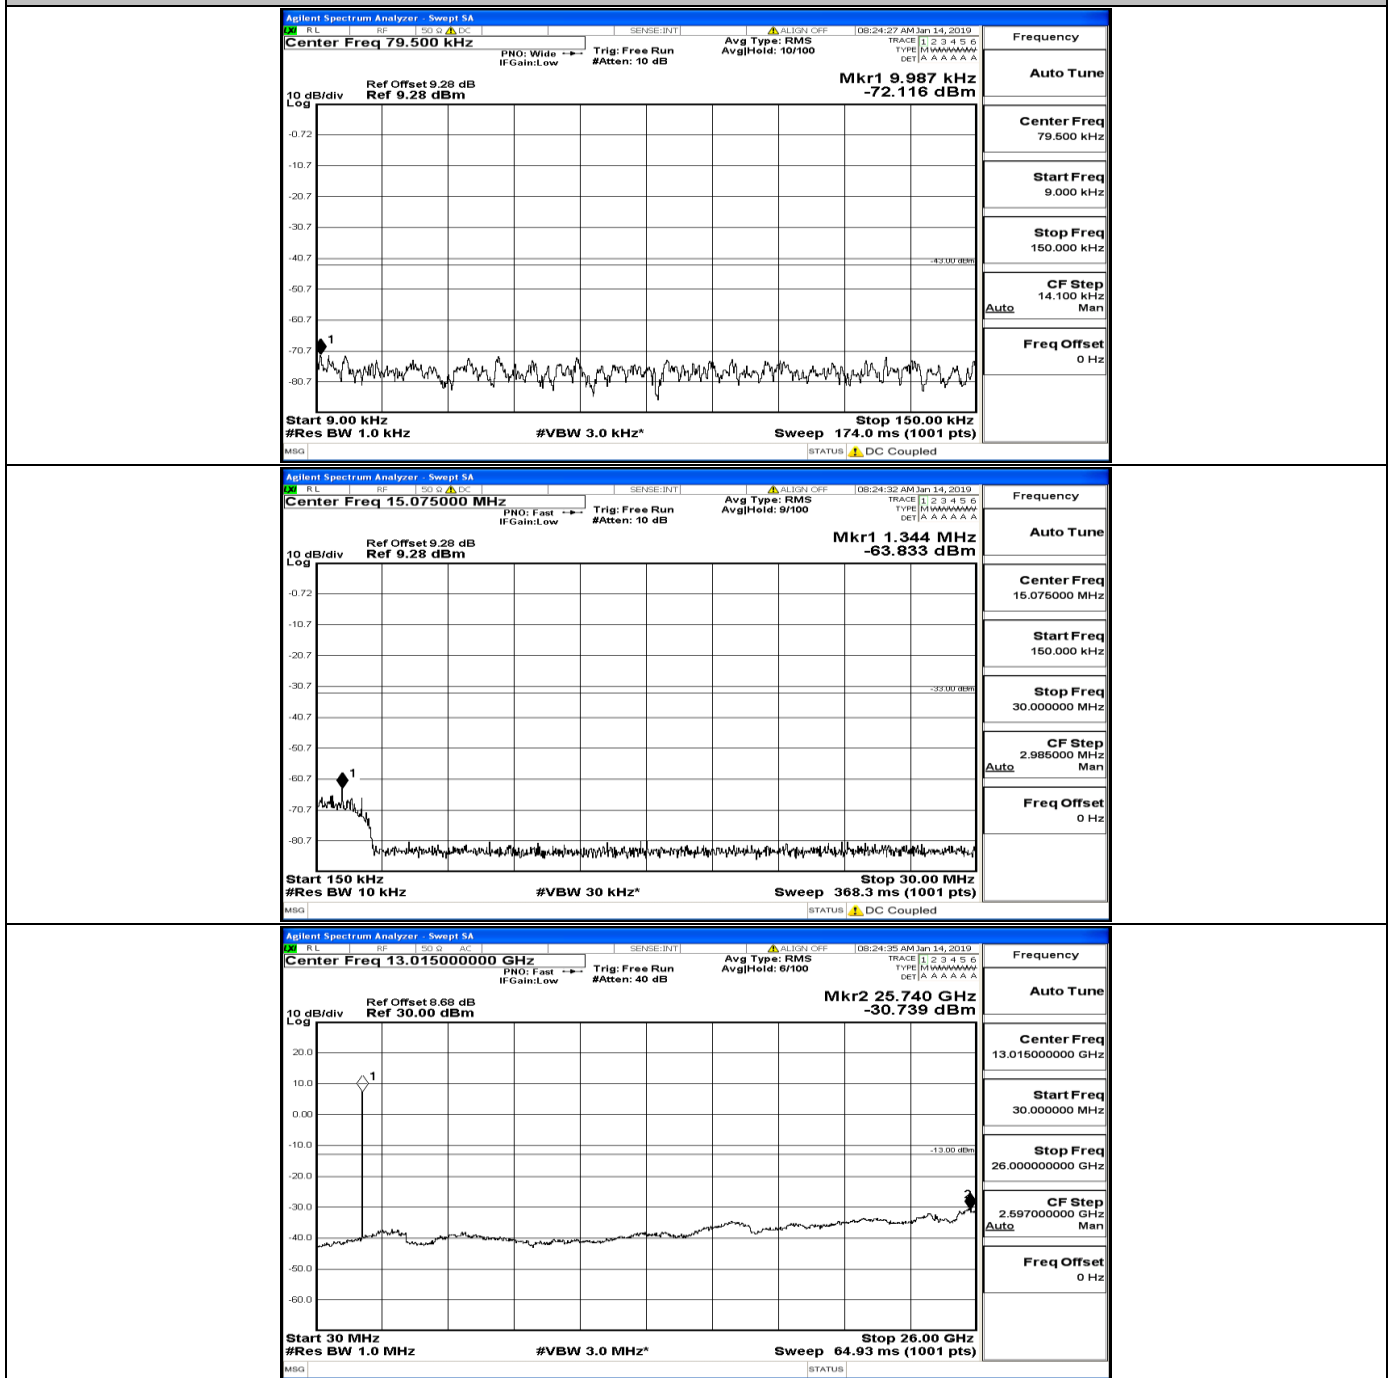

CSE Test Graph(s) (Channel Bandwidth: 1.4 MHz)_HCH_16QAM

CSE Test Graph(s) (Channel Bandwidth: 3 MHz)_LCH_QPSK

CSE Test Graph(s) (Channel Bandwidth: 3 MHz)_MCH_QPSK

CSE Test Graph(s) (Channel Bandwidth: 3 MHz)_HCH_QPSK

CSE Test Graph(s) (Channel Bandwidth: 3 MHz)_LCH_16QAM

CSE Test Graph(s) (Channel Bandwidth: 3 MHz)_MCH_16QAM

CSE Test Graph(s) (Channel Bandwidth: 3 MHz)_HCH_16QAM

CSE Test Graph(s) (Channel Bandwidth: 5 MHz)_LCH_QPSK