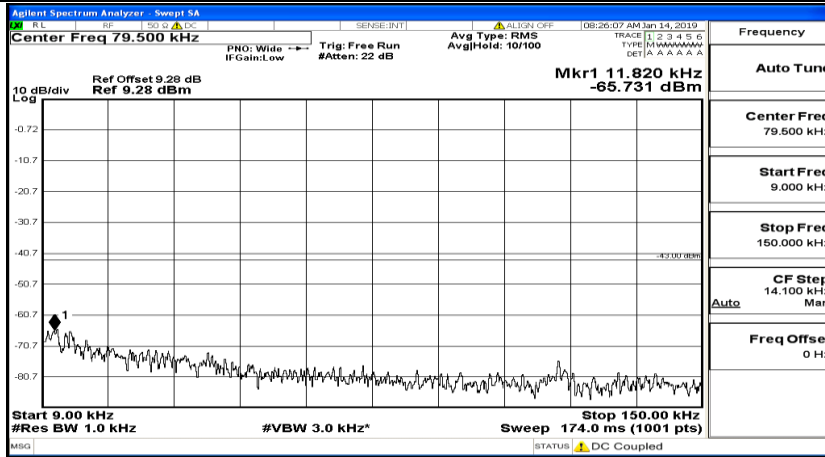

CSE Test Graph(s) (Channel Bandwidth: 5 MHz)_MCH_QPSK