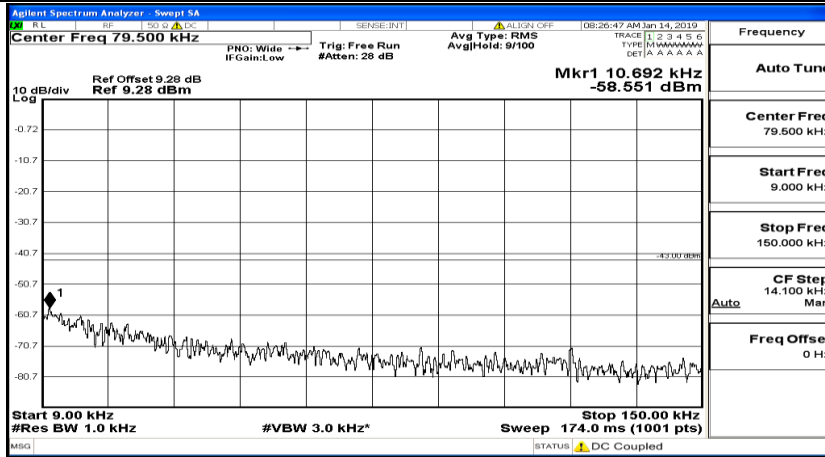

CSE Test Graph(s) (Channel Bandwidth: 5 MHz)_HCH_QPSK