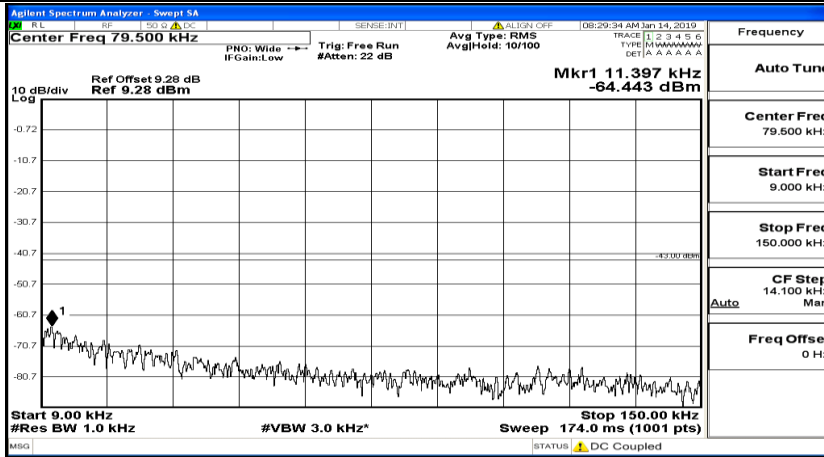

CSE Test Graph(s) (Channel Bandwidth:15 MHz) LCH_QPSK