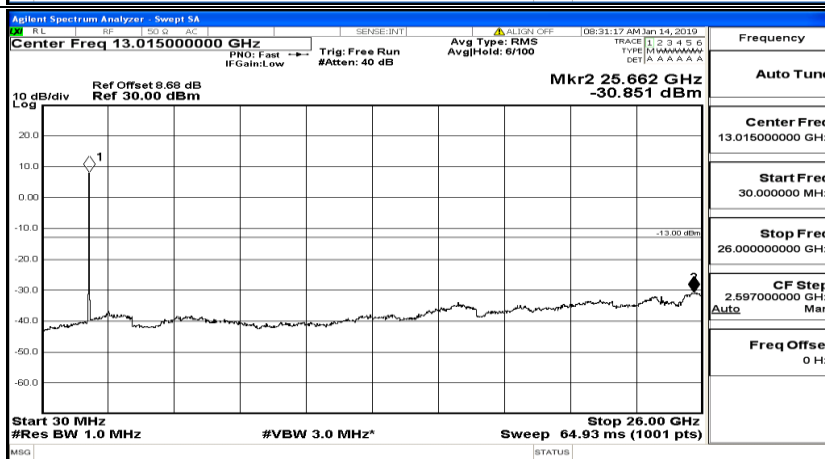

CSE Test Graph(s) (Channel Bandwidth:15 MHz)_HCH_QPSK

CSE Test Graph(s) (Channel Bandwidth:15 MHz)_LCH_16QAM

CSE Test Graph(s) (Channel Bandwidth:15 MHz)_MCH_16QAM

CSE Test Graph(s) (Channel Bandwidth:15 MHz)_HCH_16QAM

Frequency
Auto Tune
Center Freq 79.500 kHz
Start Freq 9.000 kHz
Stop Freq 150.000 kHz
CF Step 14.100 kHz Man
Freq Offset 0 Hz

Frequency
Auto Tune
Center Freq 15.075000 MHz
Start Freq 150.000 kHz
Stop Freq 30.000000 MHz
CF Step 2.985000 MHz Man
Freq Offset 0 Hz