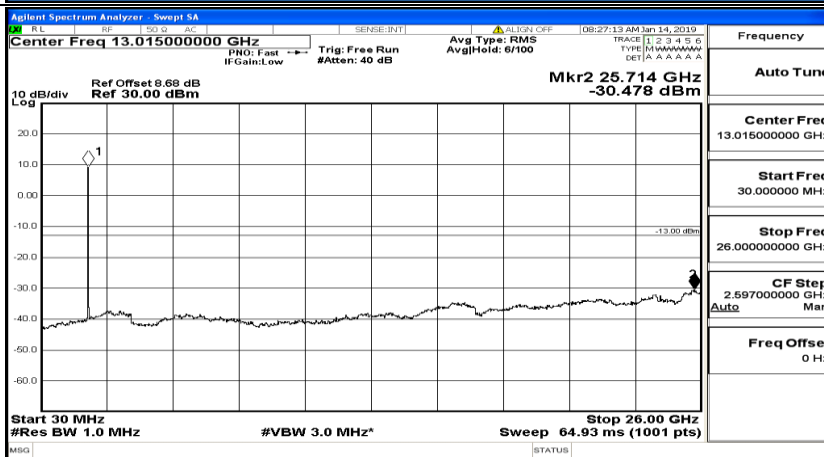

CSE Test Graph(s) (Channel Bandwidth: 5 MHz)_MCH_QPSK

CSE Test Graph(s) (Channel Bandwidth: 5 MHz)_HCH_QPSK

CSE Test Graph(s) (Channel Bandwidth: 5 MHz)_LCH_16QAM

CSE Test Graph(s) (Channel Bandwidth: 5 MHz)_MCH_16QAM

CSE Test Graph(s) (Channel Bandwidth: 5 MHz) _HCH_16QAM

CSE Test Graph(s) (Channel Bandwidth: 10 MHz) LCH_QPSK

CSE Test Graph(s) (Channel Bandwidth: 10 MHz)_MCH_QPSK

Frequency
Auto Tune
Center Freq 79.500 kHz
Start Freq 9.000 kHz
Stop Freq 150.000 kHz
CF Step 14.100 kHz Man
Freq Offset 0 Hz