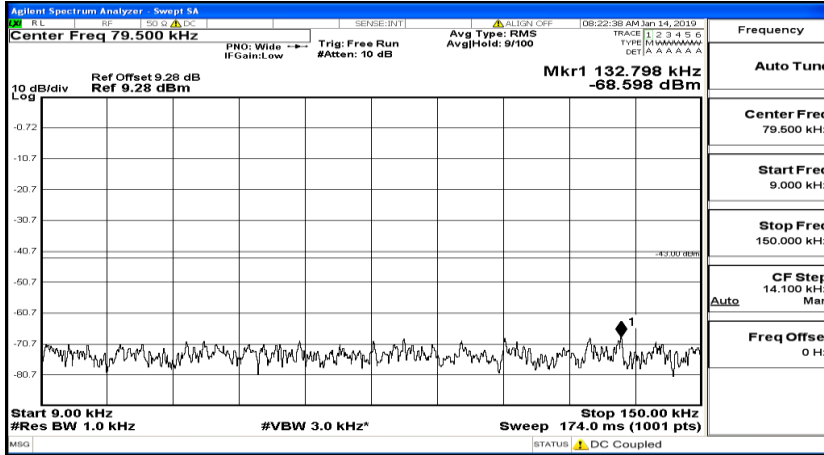

CSE Test Graph(s) (Channel Bandwidth: 1.4 MHz)_LCH_16QAM

CSE Test Graph(s) (Channel Bandwidth: 1.4 MHz)_MCH_16QAM

Frequency
Auto Tune
Center Freq 79.500 kHz
Start Freq 9.000 kHz
Stop Freq 150.000 kHz
CF Step 14.100 kHz Man
Freq Offset 0 Hz

Frequency
Auto Tune
Center Freq 15.075000 MHz
Start Freq 150.000 kHz
Stop Freq 30.000000 MHz
CF Step 2.985000 MHz Man
Freq Offset 0 Hz

Frequency
Auto Tune
Center Freq 13.015000000 GHz
Start Freq 30.000000 MHz
Stop Freq 26.000000000 GHz
CF Step 2.597000000 GHz Man
Freq Offset 0 Hz