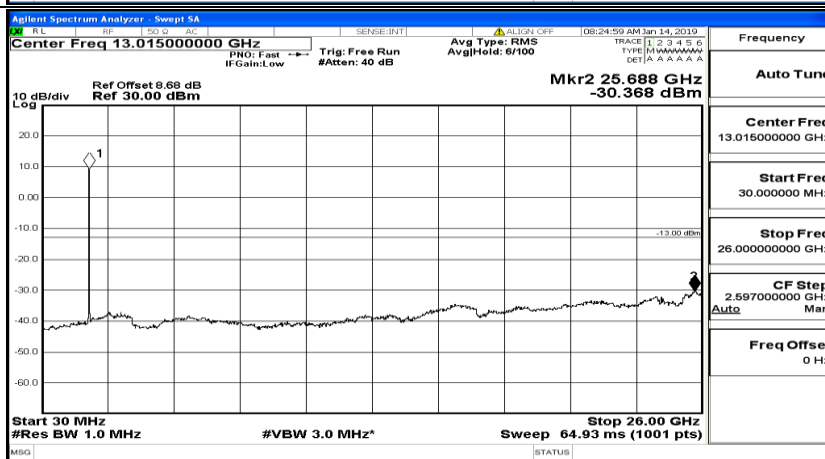

CSE Test Graph(s) (Channel Bandwidth: 1.4 MHz)_HCH_16QAM

CSE Test Graph(s) (Channel Bandwidth: 3 MHz)_LCH_QPSK

CSE Test Graph(s) (Channel Bandwidth: 3 MHz)_MCH_QPSK

CSE Test Graph(s) (Channel Bandwidth: 3 MHz)_HCH_QPSK

CSE Test Graph(s) (Channel Bandwidth: 3 MHz)_LCH_16QAM

CSE Test Graph(s) (Channel Bandwidth: 3 MHz)_MCH_16QAM

CSE Test Graph(s) (Channel Bandwidth: 3 MHz)_HCH_16QAM

CSE Test Graph(s) (Channel Bandwidth: 5 MHz)_LCH_QPSK