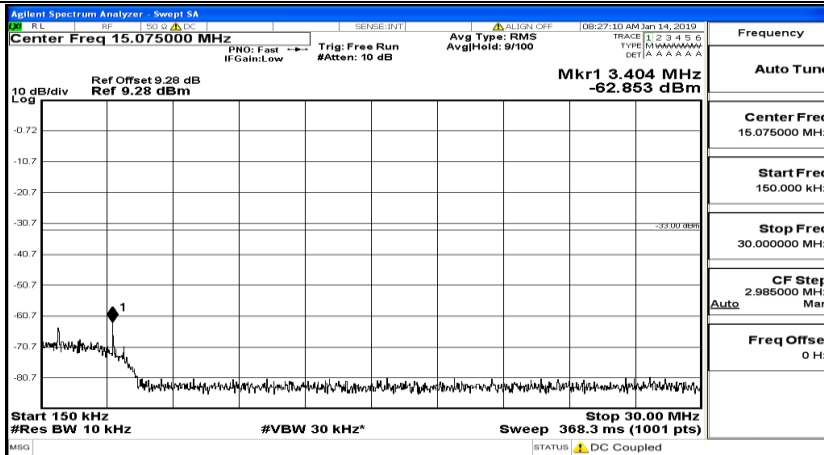

CSE Test Graph(s) (Channel Bandwidth: 5 MHz)_MCH_QPSK

CSE Test Graph(s) (Channel Bandwidth: 5 MHz)_HCH_QPSK

CSE Test Graph(s) (Channel Bandwidth: 5 MHz)_LCH_16QAM

CSE Test Graph(s) (Channel Bandwidth: 5 MHz)_MCH_16QAM

CSE Test Graph(s) (Channel Bandwidth: 5 MHz) _HCH_16QAM

CSE Test Graph(s) (Channel Bandwidth: 10 MHz) LCH_QPSK

CSE Test Graph(s) (Channel Bandwidth: 10 MHz)_MCH_QPSK

Frequency
Auto Tune
Center Freq 79.500 kHz
Start Freq 9.000 kHz
Stop Freq 150.000 kHz
CF Step 14.100 kHz Man
Freq Offset 0 Hz