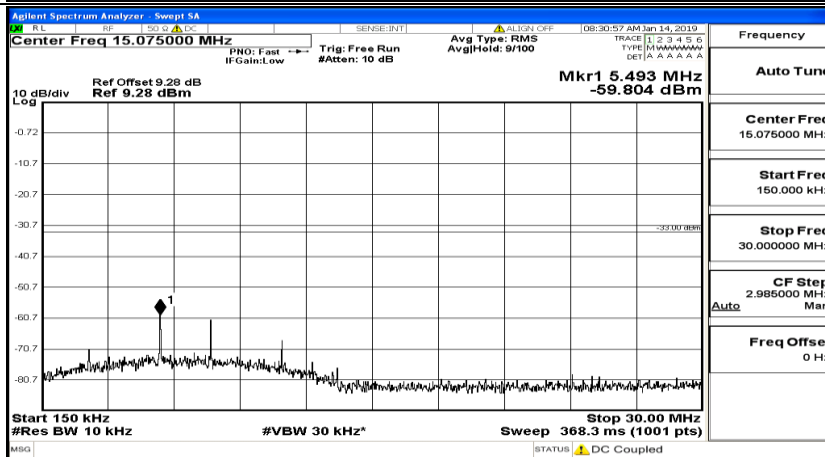

CSE Test Graph(s) (Channel Bandwidth:15 MHz)_HCH_QPSK