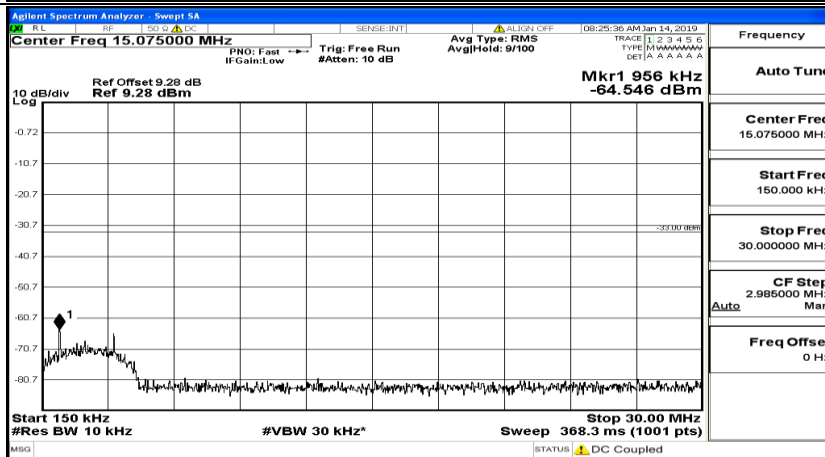

CSE Test Graph(s) (Channel Bandwidth: 3 MHz)_LCH_16QAM

CSE Test Graph(s) (Channel Bandwidth: 3 MHz)_MCH_16QAM

CSE Test Graph(s) (Channel Bandwidth: 3 MHz)_HCH_16QAM

CSE Test Graph(s) (Channel Bandwidth: 5 MHz)_LCH_QPSK