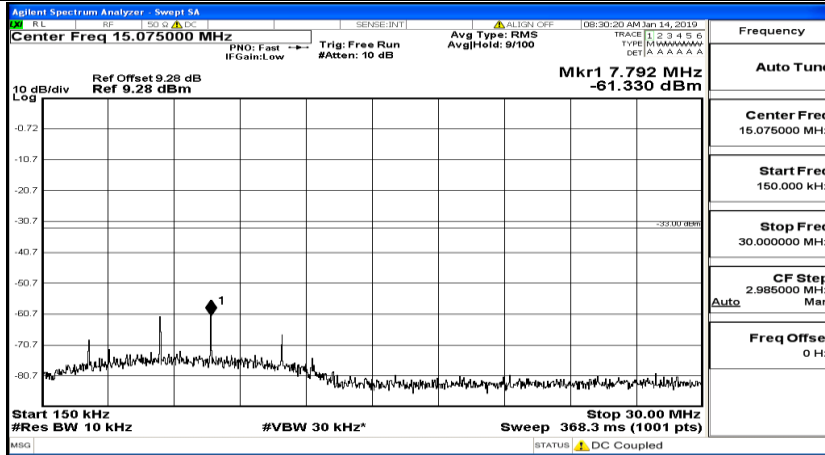

CSE Test Graph(s) (Channel Bandwidth: 10 MHz)_MCH_16QAM

CSE Test Graph(s) (Channel Bandwidth: 10 MHz)_HCH_16QAM

CSE Test Graph(s) (Channel Bandwidth:15 MHz) LCH_QPSK

CSE Test Graph(s) (Channel Bandwidth:15 MHz)_MCH_QPSK