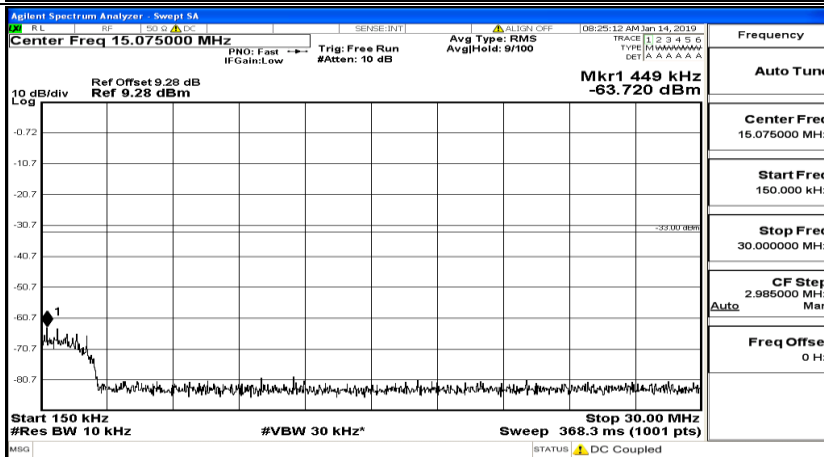

CSE Test Graph(s) (Channel Bandwidth: 3 MHz)_HCH_16QAM