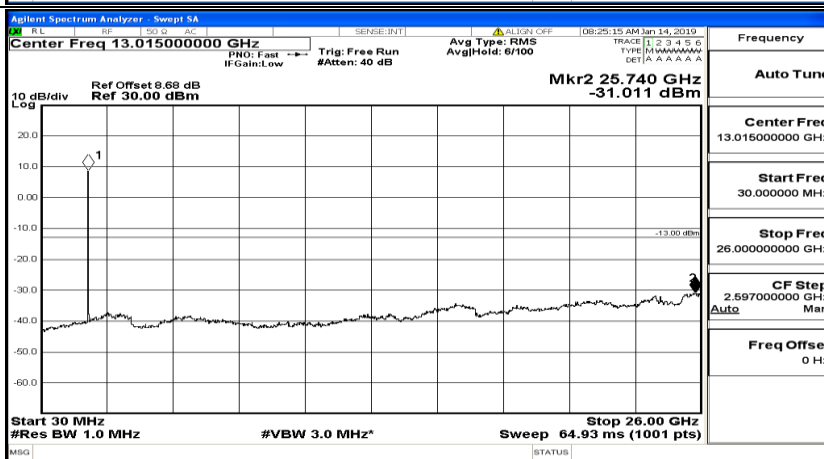

Frequency
Auto Tune
Center Freq 15.075000 MHz
Start Freq 150.000 kHz
Stop Freq 30.000000 MHz
CF Step 2.985000 MHz Man
Freq Offset 0 Hz

Frequency
Auto Tune
Center Freq 13.015000000 GHz
Start Freq 30.000000 MHz
Stop Freq 26.000000000 GHz
CF Step 2.597000000 GHz Man
Freq Offset 0 Hz

CSE Test Graph(s) (Channel Bandwidth: 1.4 MHz)_HCH_16QAM

CSE Test Graph(s) (Channel Bandwidth: 3 MHz)_LCH_QPSK

CSE Test Graph(s) (Channel Bandwidth: 3 MHz)_MCH_QPSK

CSE Test Graph(s) (Channel Bandwidth: 3 MHz)_HCH_QPSK

CSE Test Graph(s) (Channel Bandwidth: 3 MHz)_LCH_16QAM

CSE Test Graph(s) (Channel Bandwidth: 3 MHz)_MCH_16QAM

CSE Test Graph(s) (Channel Bandwidth: 3 MHz)_HCH_16QAM

CSE Test Graph(s) (Channel Bandwidth: 5 MHz)_LCH_QPSK