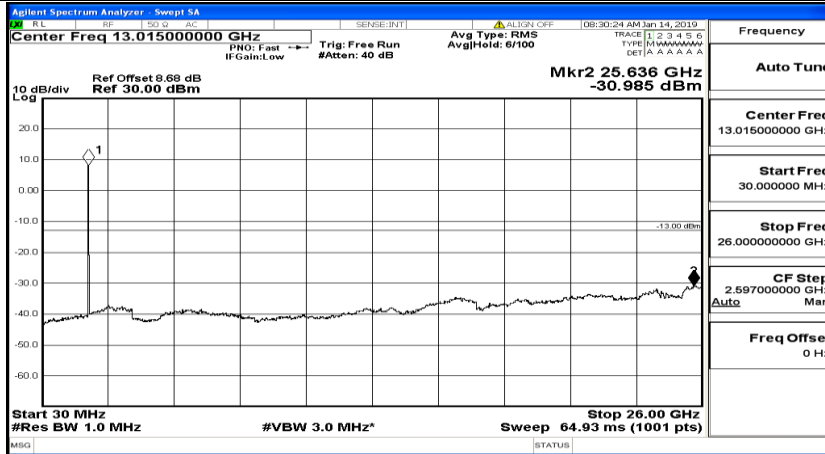

CSE Test Graph(s) (Channel Bandwidth: 10 MHz)_MCH_16QAM

CSE Test Graph(s) (Channel Bandwidth: 10 MHz)_HCH_16QAM

CSE Test Graph(s) (Channel Bandwidth:15 MHz) LCH_QPSK

CSE Test Graph(s) (Channel Bandwidth:15 MHz)_MCH_QPSK