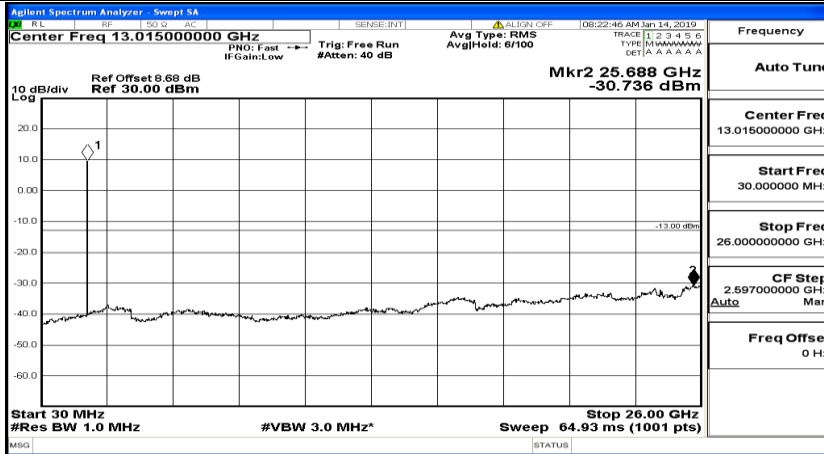

CSE Test Graph(s) (Channel Bandwidth: 1.4 MHz)_LCH_16QAM

CSE Test Graph(s) (Channel Bandwidth: 1.4 MHz)_MCH_16QAM

Frequency
Auto Tune
Center Freq 79.500 kHz
Start Freq 9.000 kHz
Stop Freq 150.000 kHz
CF Step 14.100 kHz Man
Freq Offset 0 Hz

Frequency
Auto Tune
Center Freq 15.075000 MHz
Start Freq 150.000 kHz
Stop Freq 30.000000 MHz
CF Step 2.985000 MHz Man
Freq Offset 0 Hz

Frequency
Auto Tune
Center Freq 13.015000000 GHz
Start Freq 30.000000 MHz
Stop Freq 26.000000000 GHz
CF Step 2.597000000 GHz Man
Freq Offset 0 Hz