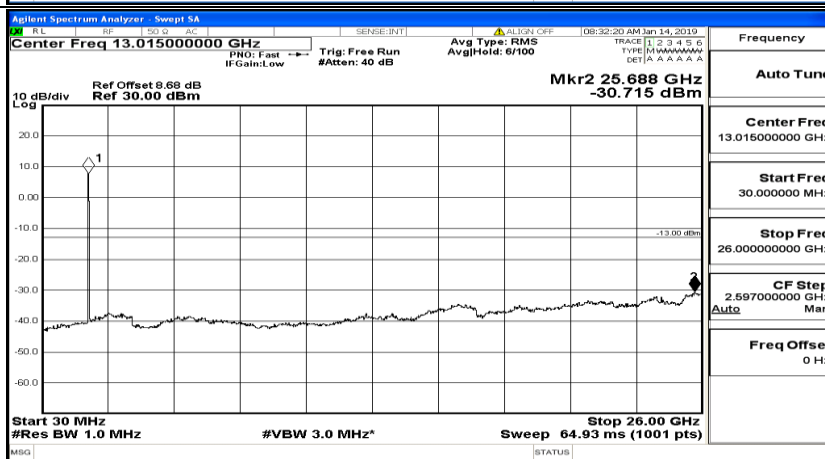

Frequency
Auto Tune
Center Freq 79.500 kHz
Start Freq 9.000 kHz
Stop Freq 150.000 kHz
CF Step 14.100 kHz Man
Freq Offset 0 Hz

Frequency
Auto Tune
Center Freq 15.075000 MHz
Start Freq 150.000 kHz
Stop Freq 30.000000 MHz
CF Step 2.985000 MHz Man
Freq Offset 0 Hz

Frequency
Auto Tune
Center Freq 13.015000000 GHz
Start Freq 30.000000 MHz
Stop Freq 26.000000000 GHz
CF Step 2.597000000 GHz Man
Freq Offset 0 Hz

CSE Test Graph(s) (Channel Bandwidth:20 MHz) LCH_QPSK

CSE Test Graph(s) (Channel Bandwidth:20 MHz)_MCH_QPSK