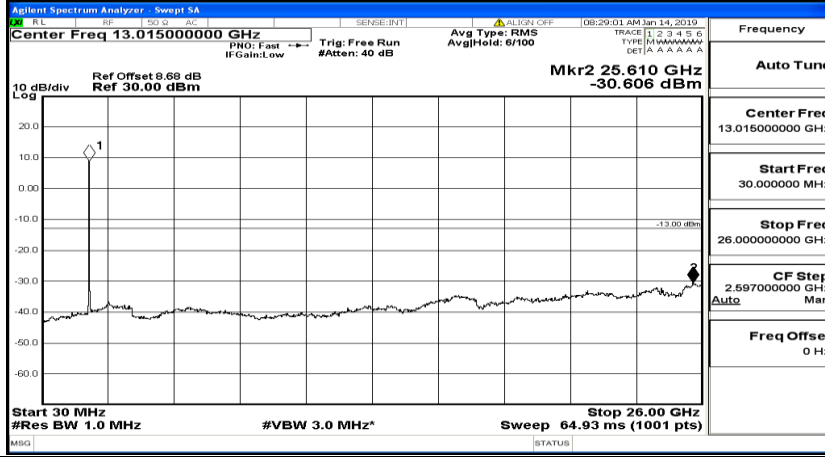

Frequency
Auto Tune
Center Freq 15.075000 MHz
Start Freq 150.000 kHz
Stop Freq 30.000000 MHz
CF Step 2.985000 MHz Man
Freq Offset 0 Hz

Frequency
Auto Tune
Center Freq 13.015000000 GHz
Start Freq 30.000000 MHz
Stop Freq 26.000000000 GHz
CF Step 2.597000000 GHz Man
Freq Offset 0 Hz

CSE Test Graph(s) (Channel Bandwidth: 10 MHz)_HCH_QPSK

Frequency
Auto Tune
Center Freq 79.500 kHz
Start Freq 9.000 kHz
Stop Freq 150.000 kHz
CF Step 14.100 kHz Man
Freq Offset 0 Hz

Frequency
Auto Tune
Center Freq 15.075000 MHz
Start Freq 150.000 kHz
Stop Freq 30.000000 MHz
CF Step 2.985000 MHz Man
Freq Offset 0 Hz