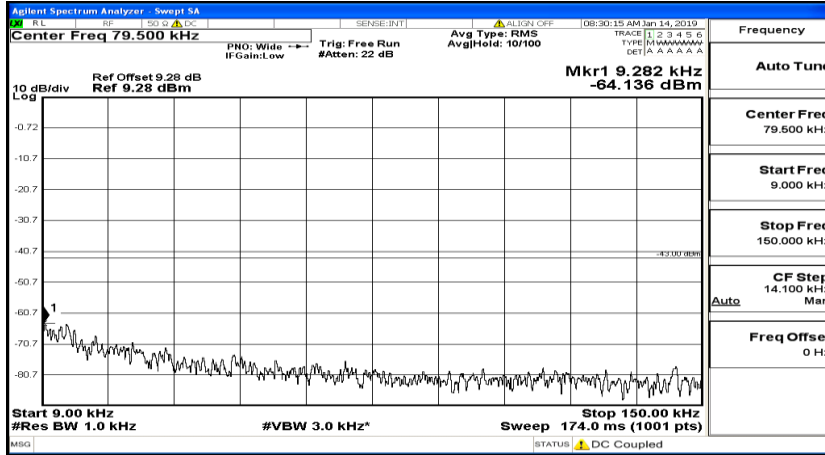

CSE Test Graph(s) (Channel Bandwidth: 10 MHz)_MCH_16QAM

CSE Test Graph(s) (Channel Bandwidth: 10 MHz)_HCH_16QAM

CSE Test Graph(s) (Channel Bandwidth:15 MHz) LCH_QPSK

CSE Test Graph(s) (Channel Bandwidth:15 MHz)_MCH_QPSK