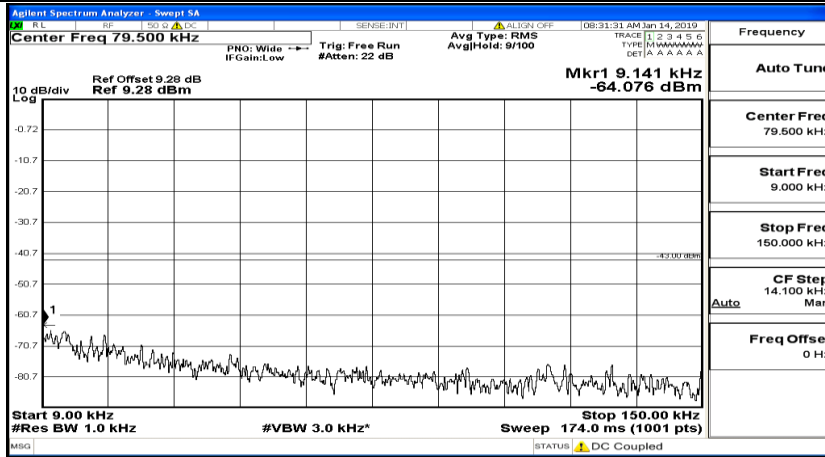

Frequency
Auto Tune
Center Freq 79.500 kHz
Start Freq 9.000 kHz
Stop Freq 150.000 kHz
CF Step 14.100 kHz Man
Freq Offset 0 Hz

Frequency
Auto Tune
Center Freq 15.075000 MHz
Start Freq 150.000 kHz
Stop Freq 30.000000 MHz
CF Step 2.985000 MHz Man
Freq Offset 0 Hz

Frequency
Auto Tune
Center Freq 13.015000000 GHz
Start Freq 30.000000 MHz
Stop Freq 26.000000000 GHz
CF Step 2.597000000 GHz Man
Freq Offset 0 Hz

CSE Test Graph(s) (Channel Bandwidth:20 MHz) LCH_QPSK

CSE Test Graph(s) (Channel Bandwidth:20 MHz)_MCH_QPSK