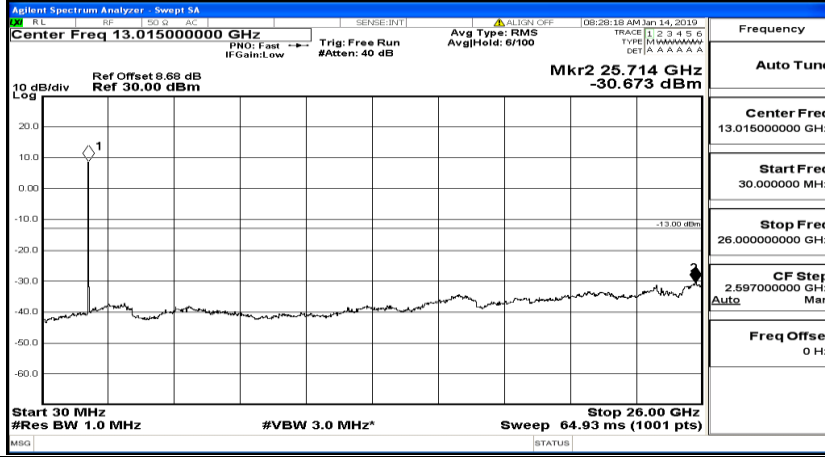

CSE Test Graph(s) (Channel Bandwidth: 5 MHz) _HCH_16QAM

CSE Test Graph(s) (Channel Bandwidth: 10 MHz) LCH_QPSK

CSE Test Graph(s) (Channel Bandwidth: 10 MHz)_MCH_QPSK

Frequency
Auto Tune
Center Freq 79.500 kHz
Start Freq 9.000 kHz
Stop Freq 150.000 kHz
CF Step 14.100 kHz Man
Freq Offset 0 Hz

Frequency
Auto Tune
Center Freq 15.075000 MHz
Start Freq 150.000 kHz
Stop Freq 30.000000 MHz
CF Step 2.985000 MHz Man
Freq Offset 0 Hz

Frequency
Auto Tune
Center Freq 13.015000000 GHz
Start Freq 30.000000 MHz
Stop Freq 26.000000000 GHz
CF Step 2.597000000 GHz Man
Freq Offset 0 Hz