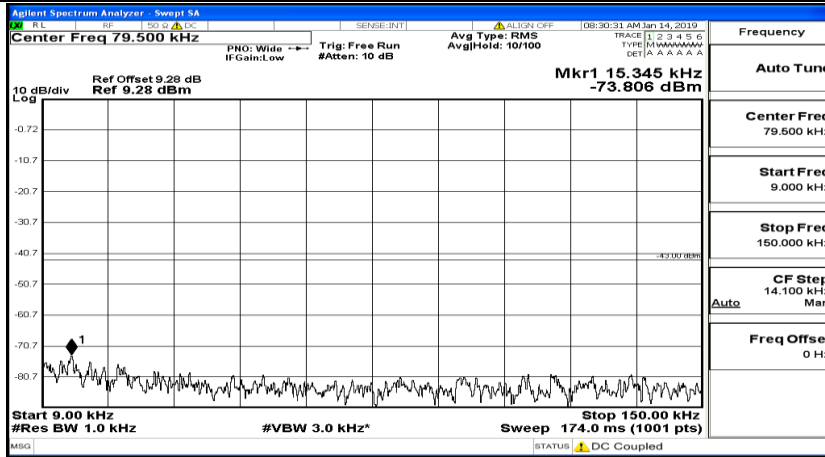

CSE Test Graph(s) (Channel Bandwidth:15 MHz)_MCH_16QAM