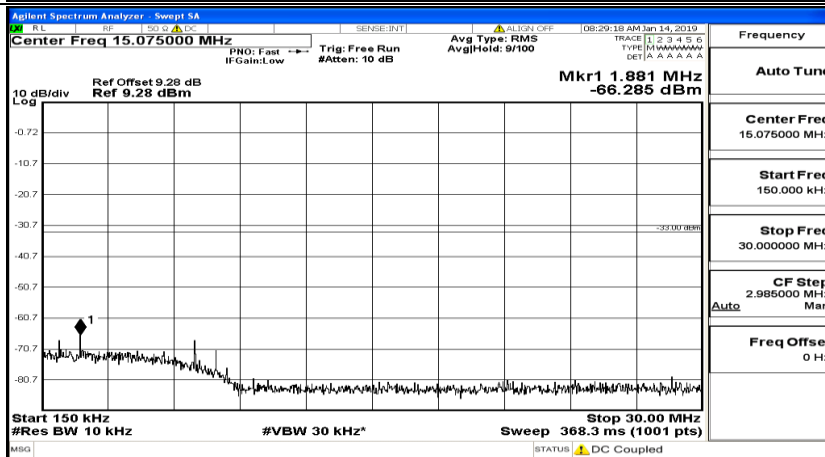

CSE Test Graph(s) (Channel Bandwidth: 10 MHz)_HCH_16QAM