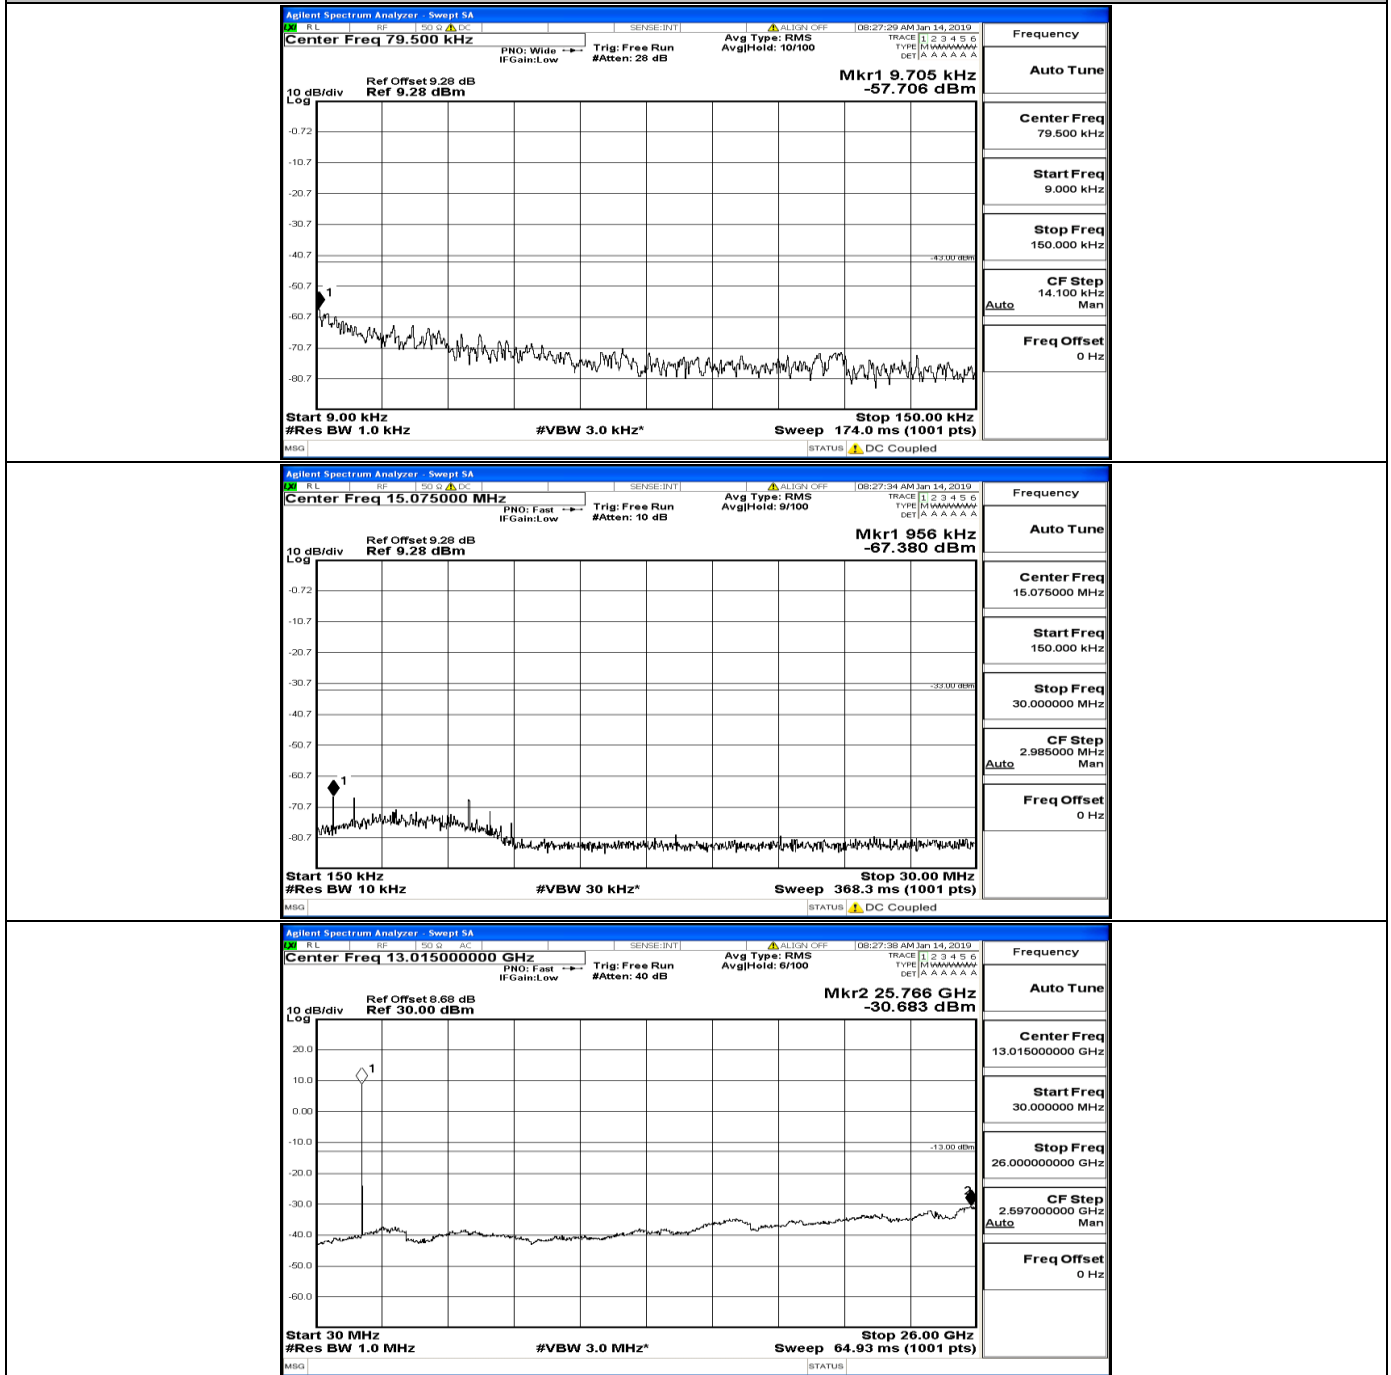

CSE Test Graph(s) (Channel Bandwidth: 10 MHz) LCH_QPSK