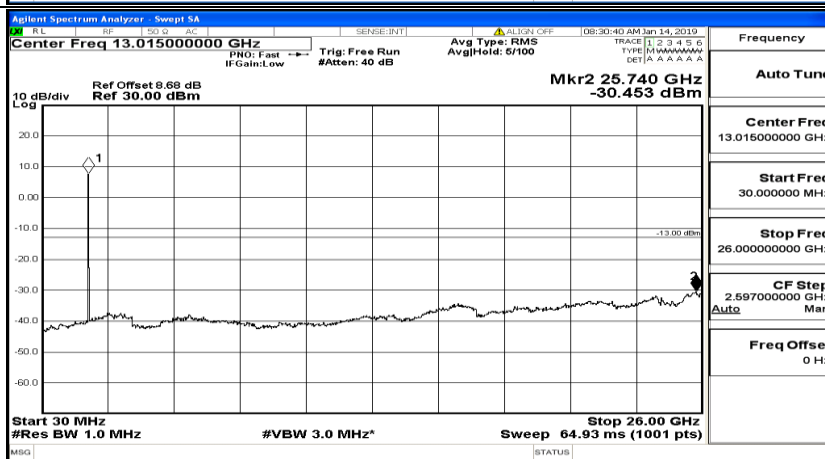

CSE Test Graph(s) (Channel Bandwidth:15 MHz)_MCH_16QAM