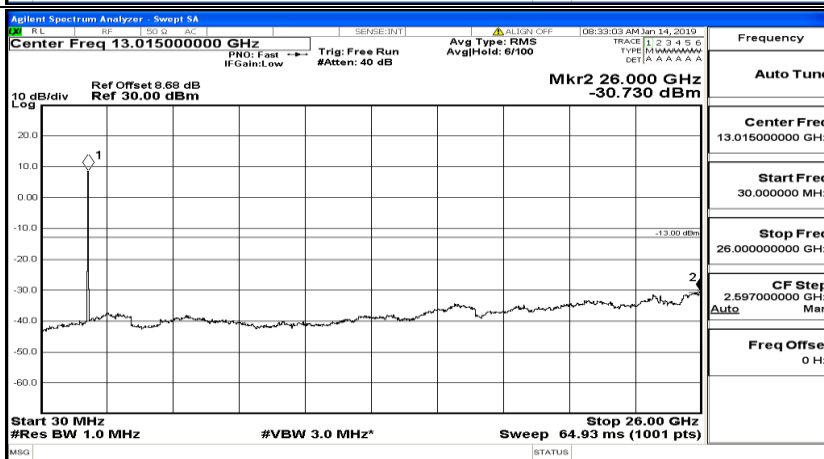

CSE Test Graph(s) (Channel Bandwidth:20 MHz)_HCH_QPSK