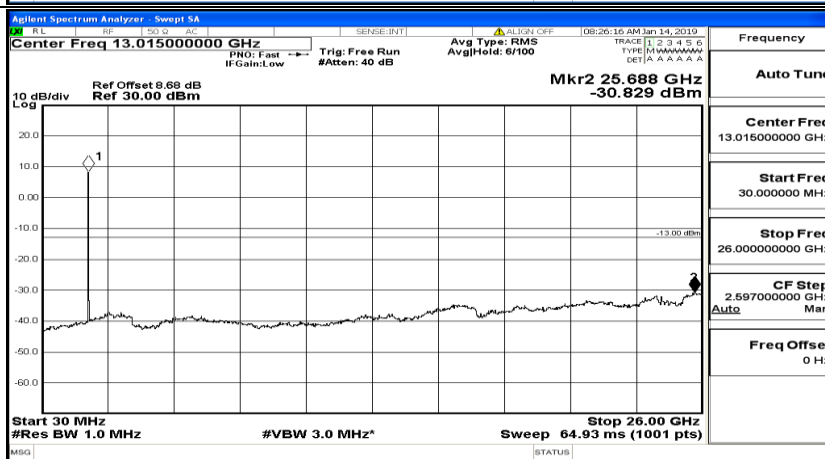

CSE Test Graph(s) (Channel Bandwidth: 5 MHz)_MCH_QPSK