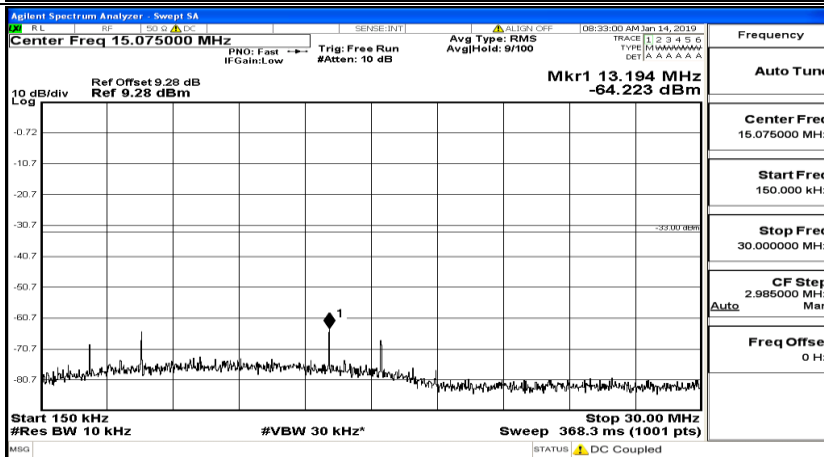

CSE Test Graph(s) (Channel Bandwidth:20 MHz)_HCH_QPSK