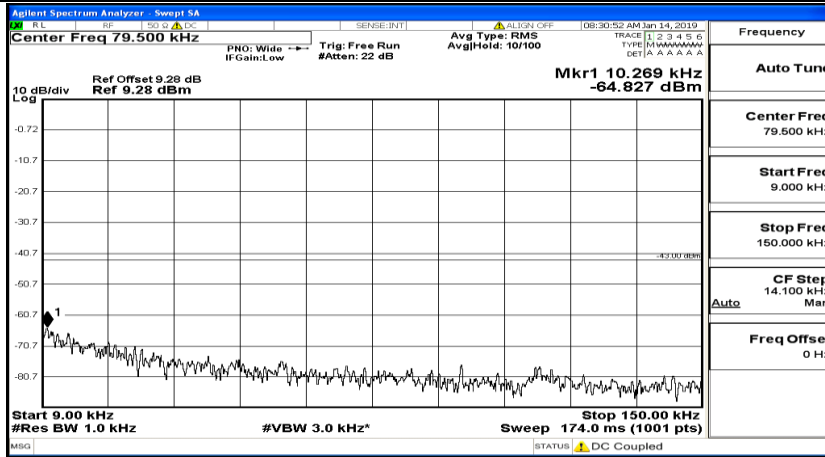

CSE Test Graph(s) (Channel Bandwidth:15 MHz)_HCH_QPSK