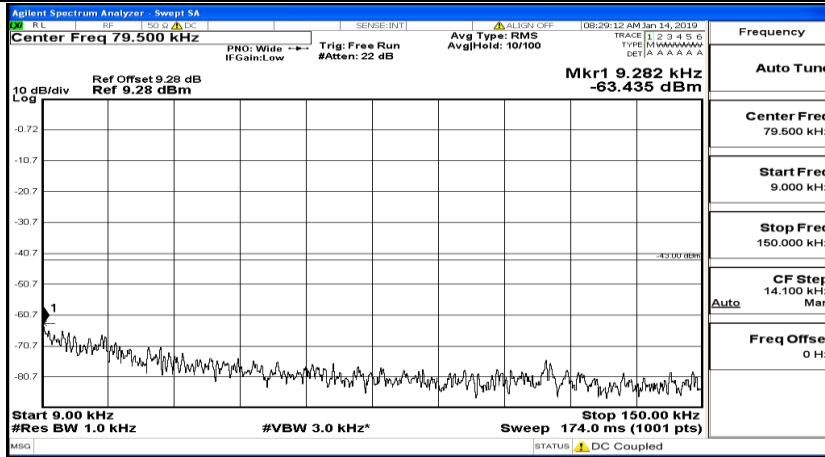

CSE Test Graph(s) (Channel Bandwidth: 10 MHz)_HCH_16QAM