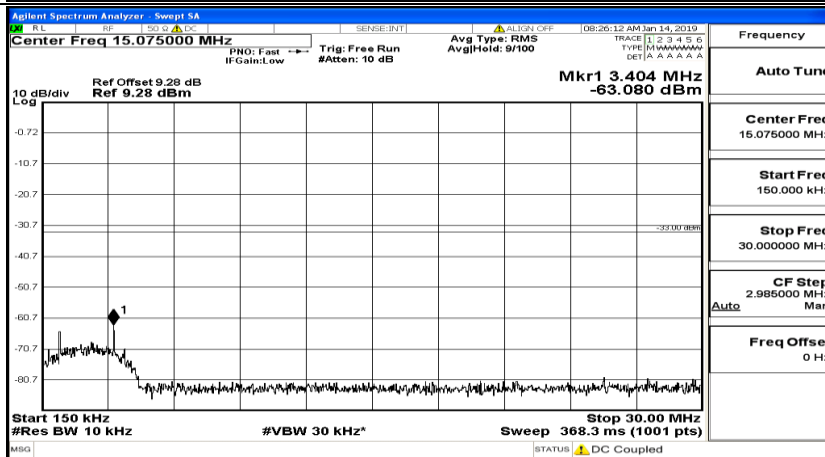

CSE Test Graph(s) (Channel Bandwidth: 5 MHz)_MCH_QPSK