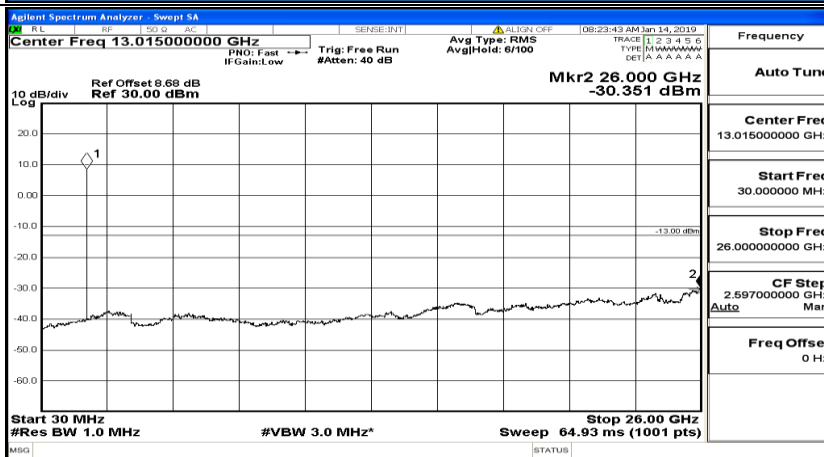

CSE Test Graph(s) (Channel Bandwidth: 3 MHz)_LCH_QPSK