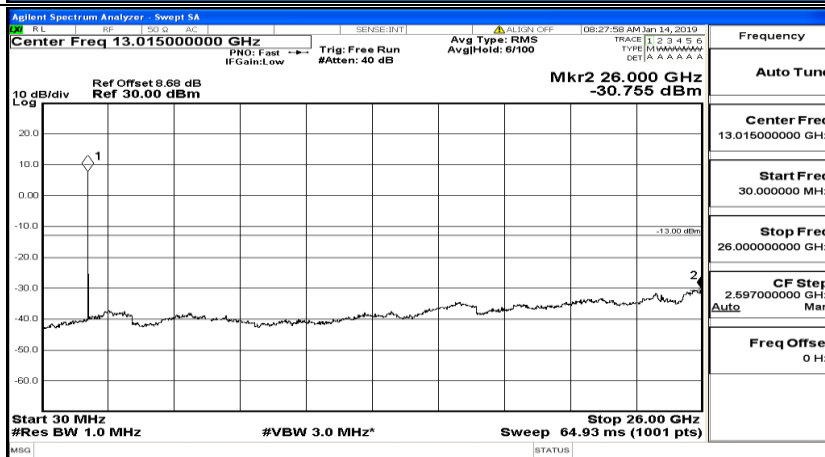

CSE Test Graph(s) (Channel Bandwidth: 10 MHz)_HCH_QPSK

Frequency
Auto Tune
Center Freq 79.500 kHz
Start Freq 9.000 kHz
Stop Freq 150.000 kHz
CF Step 14.100 kHz Man
Freq Offset 0 Hz

Frequency
Auto Tune
Center Freq 15.075000 MHz
Start Freq 150.000 kHz
Stop Freq 30.000000 MHz
CF Step 2.985000 MHz Man
Freq Offset 0 Hz

Frequency
Auto Tune
Center Freq 13.015000000 GHz
Start Freq 30.000000 MHz
Stop Freq 26.000000000 GHz
CF Step 2.597000000 GHz Man
Freq Offset 0 Hz

CSE Test Graph(s) (Channel Bandwidth: 10 MHz)_LCH_16QAM