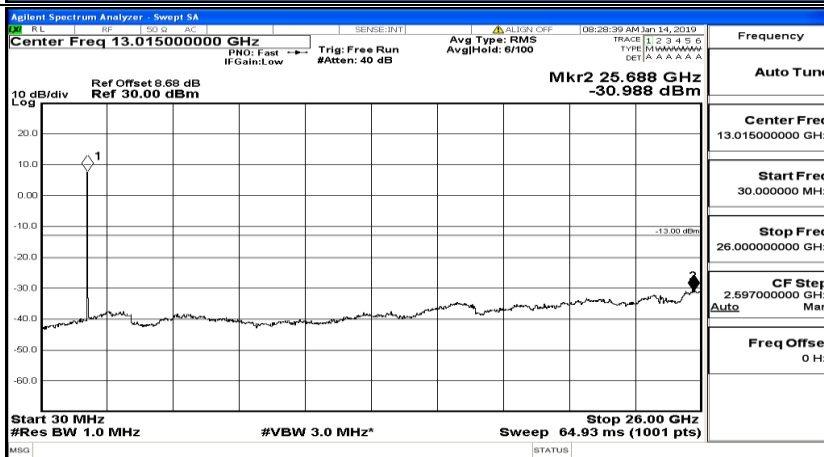

CSE Test Graph(s) (Channel Bandwidth: 10 MHz)_MCH_16QAM