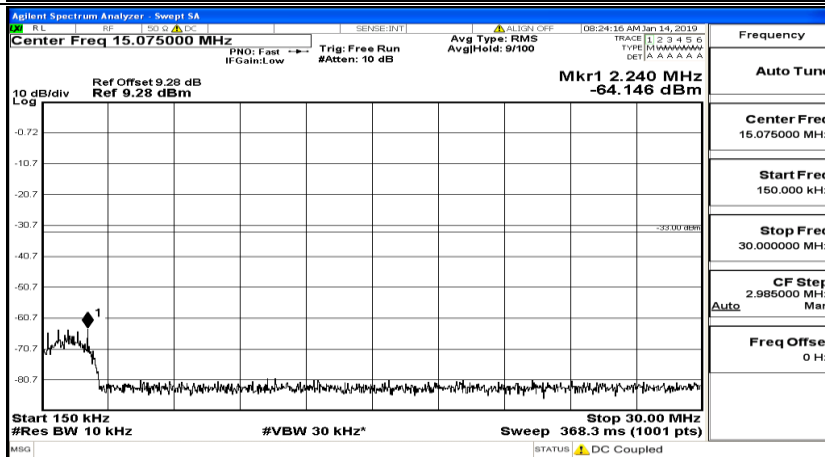

CSE Test Graph(s) (Channel Bandwidth: 3 MHz)_MCH_QPSK