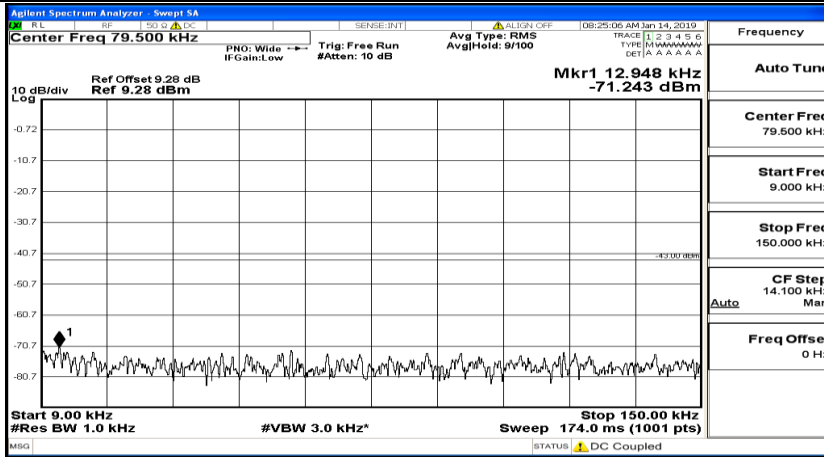

CSE Test Graph(s) (Channel Bandwidth: 3 MHz)_HCH_16QAM