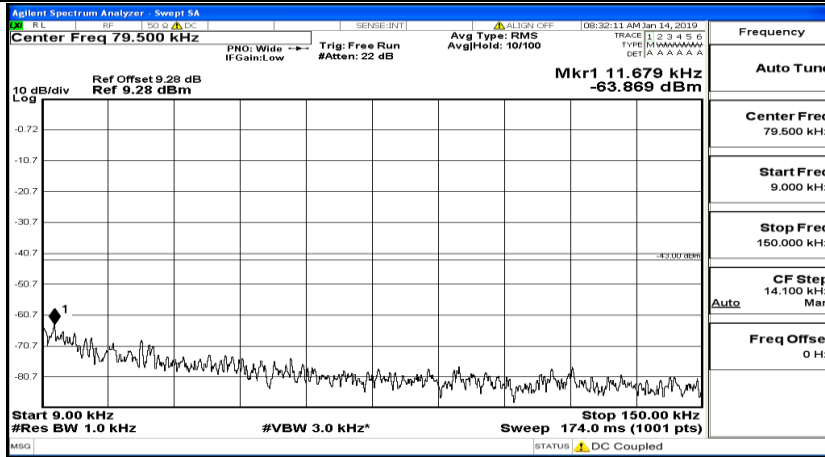

Frequency
Auto Tune
Center Freq 79.500 kHz
Start Freq 9.000 kHz
Stop Freq 150.000 kHz
CF Step 14.100 kHz Man
Freq Offset 0 Hz

Frequency
Auto Tune
Center Freq 15.075000 MHz
Start Freq 150.000 kHz
Stop Freq 30.000000 MHz
CF Step 2.985000 MHz Man
Freq Offset 0 Hz

Frequency
Auto Tune
Center Freq 13.015000000 GHz
Start Freq 30.000000 MHz
Stop Freq 26.000000000 GHz
CF Step 2.597000000 GHz Man
Freq Offset 0 Hz

CSE Test Graph(s) (Channel Bandwidth:20 MHz) LCH_QPSK

CSE Test Graph(s) (Channel Bandwidth:20 MHz)_MCH_QPSK