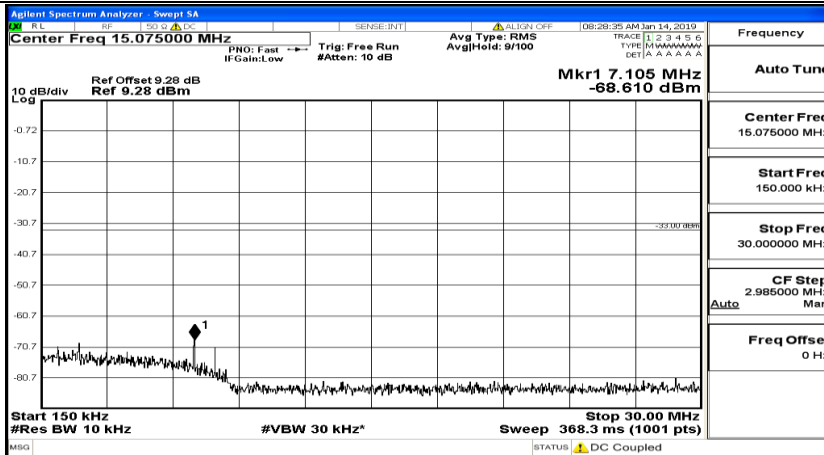

CSE Test Graph(s) (Channel Bandwidth: 10 MHz)_MCH_16QAM