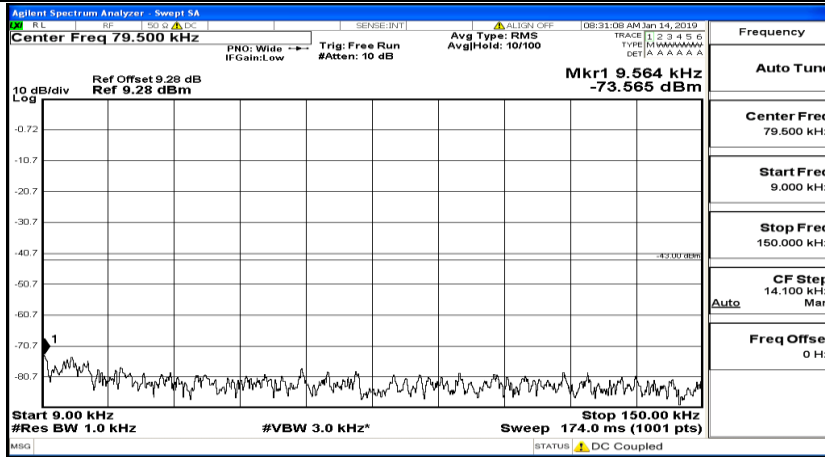

CSE Test Graph(s) (Channel Bandwidth:15 MHz)_HCH_QPSK

CSE Test Graph(s) (Channel Bandwidth:15 MHz)_LCH_16QAM

CSE Test Graph(s) (Channel Bandwidth:15 MHz)_MCH_16QAM

CSE Test Graph(s) (Channel Bandwidth:15 MHz)_HCH_16QAM

Frequency
Auto Tune
Center Freq 79.500 kHz
Start Freq 9.000 kHz
Stop Freq 150.000 kHz
CF Step 14.100 kHz Man
Freq Offset 0 Hz

Frequency
Auto Tune
Center Freq 15.075000 MHz
Start Freq 150.000 kHz
Stop Freq 30.000000 MHz
CF Step 2.985000 MHz Man
Freq Offset 0 Hz