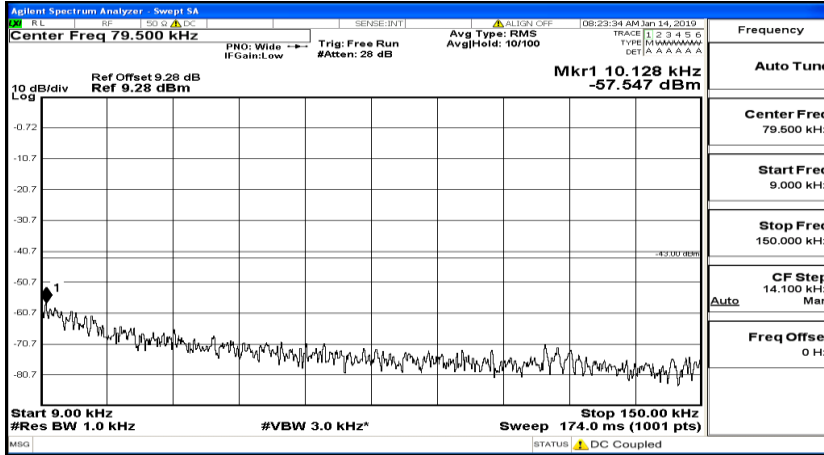

CSE Test Graph(s) (Channel Bandwidth: 3 MHz)_LCH_QPSK