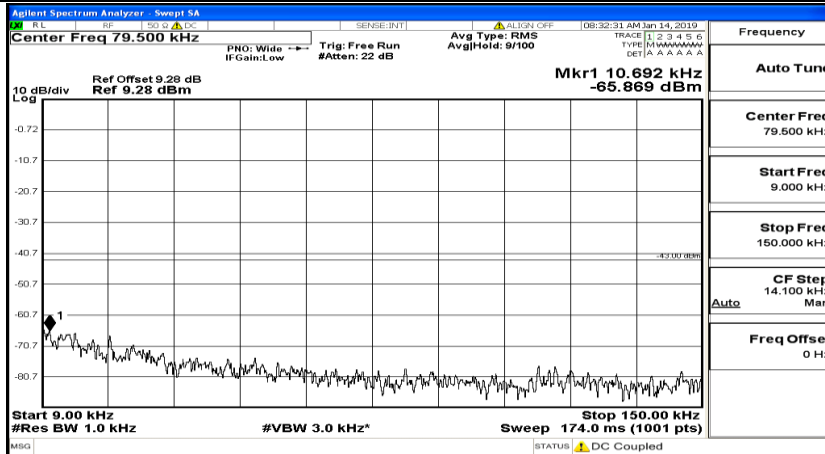

CSE Test Graph(s) (Channel Bandwidth:20 MHz)_MCH_16QAM