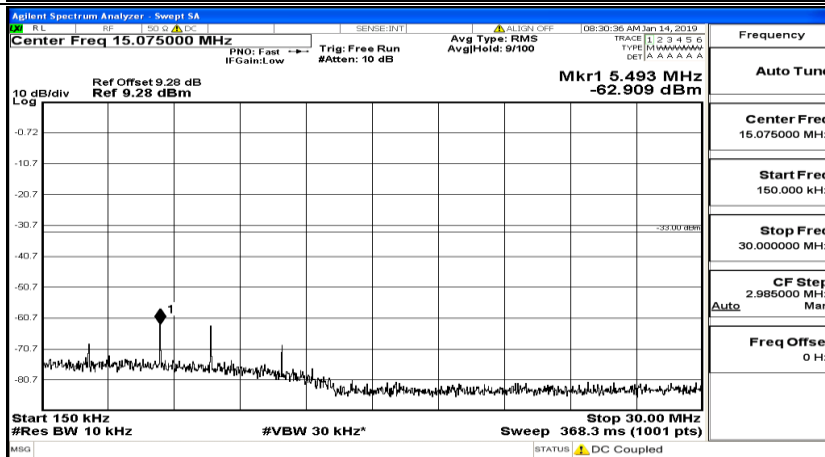

CSE Test Graph(s) (Channel Bandwidth:15 MHz)_MCH_16QAM