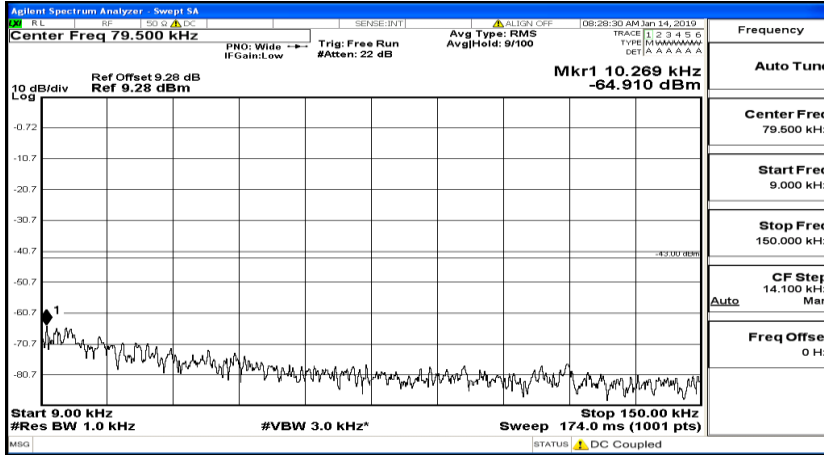

CSE Test Graph(s) (Channel Bandwidth: 10 MHz)_MCH_16QAM