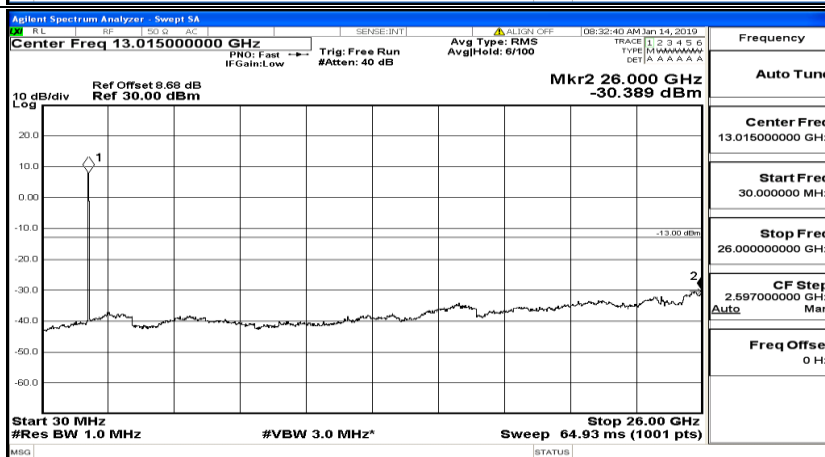

CSE Test Graph(s) (Channel Bandwidth:20 MHz)_MCH_16QAM