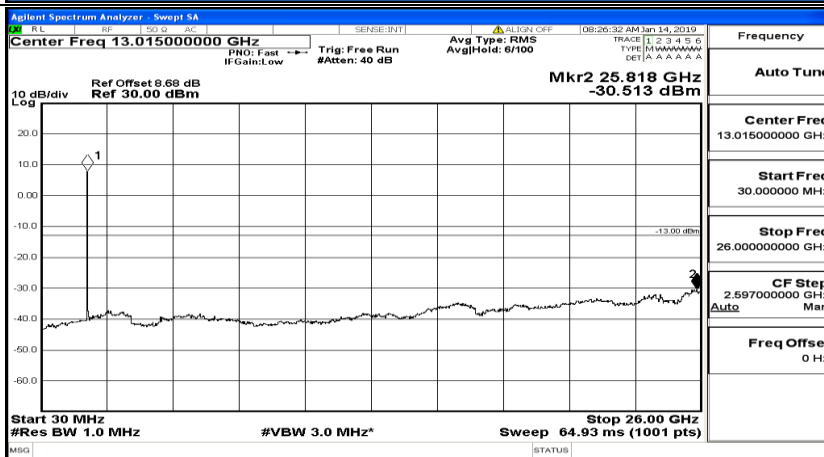

CSE Test Graph(s) (Channel Bandwidth: 5 MHz)_MCH_QPSK

CSE Test Graph(s) (Channel Bandwidth: 5 MHz)_HCH_QPSK

CSE Test Graph(s) (Channel Bandwidth: 5 MHz)_LCH_16QAM

CSE Test Graph(s) (Channel Bandwidth: 5 MHz)_MCH_16QAM

CSE Test Graph(s) (Channel Bandwidth: 5 MHz) _HCH_16QAM

CSE Test Graph(s) (Channel Bandwidth: 10 MHz) LCH_QPSK

CSE Test Graph(s) (Channel Bandwidth: 10 MHz)_MCH_QPSK

Frequency
Auto Tune
Center Freq 79.500 kHz
Start Freq 9.000 kHz
Stop Freq 150.000 kHz
CF Step 14.100 kHz Man
Freq Offset 0 Hz