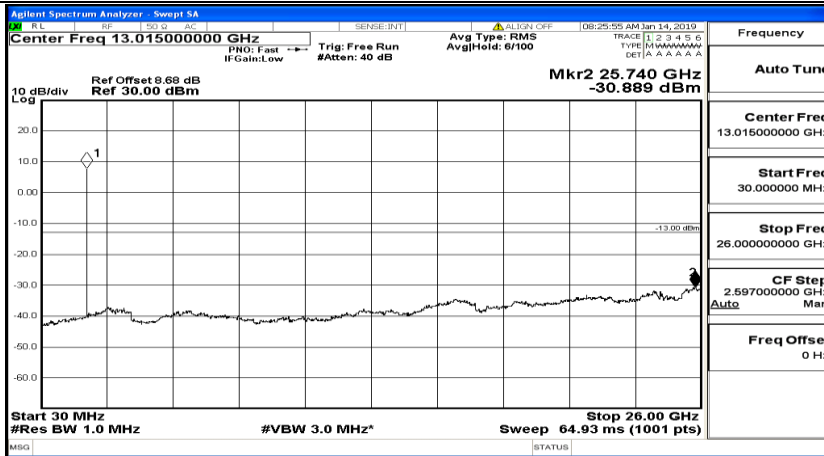

CSE Test Graph(s) (Channel Bandwidth: 5 MHz)_LCH_16QAM