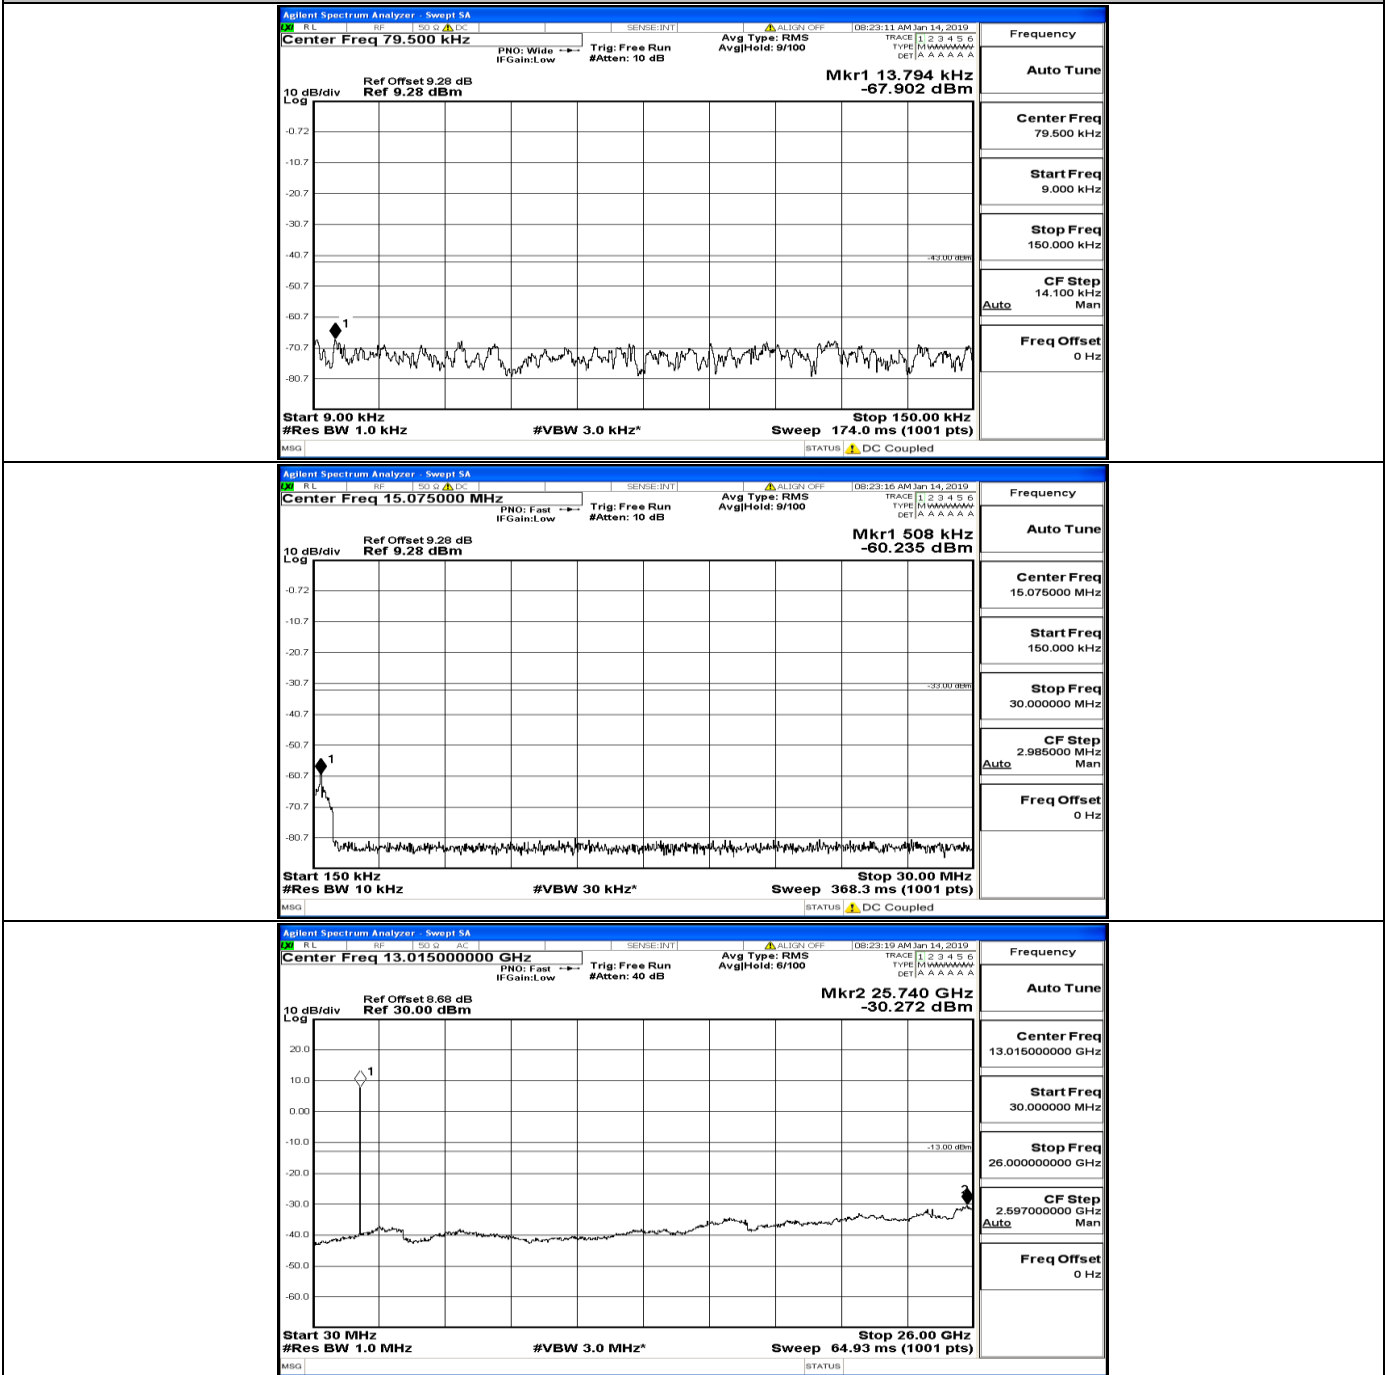

CSE Test Graph(s) (Channel Bandwidth: 1.4 MHz)_LCH_16QAM

CSE Test Graph(s) (Channel Bandwidth: 1.4 MHz)_MCH_16QAM

Frequency
Auto Tune
Center Freq 79.500 kHz
Start Freq 9.000 kHz
Stop Freq 150.000 kHz
CF Step 14.100 kHz Man
Freq Offset 0 Hz

CSE Test Graph(s) (Channel Bandwidth: 1.4 MHz)_HCH_16QAM

CSE Test Graph(s) (Channel Bandwidth: 3 MHz)_LCH_QPSK

CSE Test Graph(s) (Channel Bandwidth: 3 MHz)_MCH_QPSK

CSE Test Graph(s) (Channel Bandwidth: 3 MHz)_HCH_QPSK