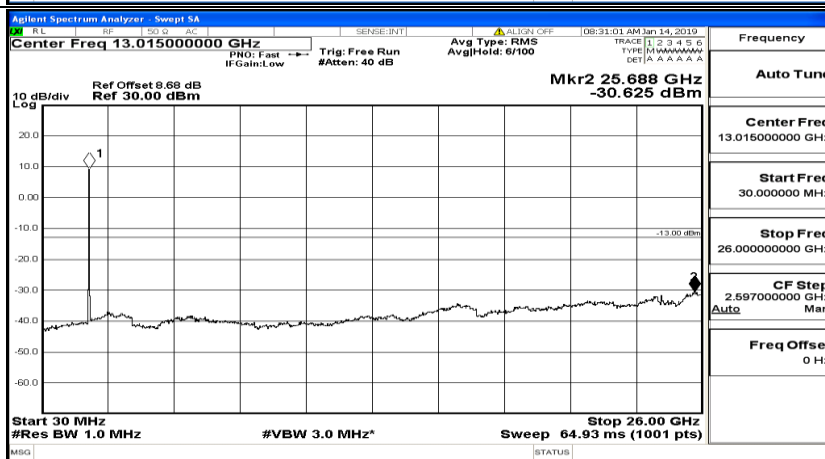

CSE Test Graph(s) (Channel Bandwidth:15 MHz)_HCH_QPSK