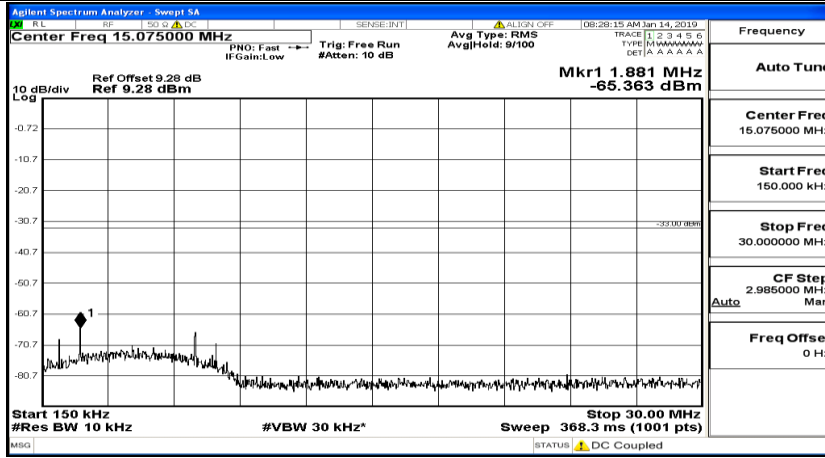

CSE Test Graph(s) (Channel Bandwidth: 5 MHz) _HCH_16QAM

CSE Test Graph(s) (Channel Bandwidth: 10 MHz) LCH_QPSK

CSE Test Graph(s) (Channel Bandwidth: 10 MHz)_MCH_QPSK

Frequency
Auto Tune
Center Freq 79.500 kHz
Start Freq 9.000 kHz
Stop Freq 150.000 kHz
CF Step 14.100 kHz Man
Freq Offset 0 Hz

Frequency
Auto Tune
Center Freq 15.075000 MHz
Start Freq 150.000 kHz
Stop Freq 30.000000 MHz
CF Step 2.985000 MHz Man
Freq Offset 0 Hz

Frequency
Auto Tune
Center Freq 13.015000000 GHz
Start Freq 30.000000 MHz
Stop Freq 26.000000000 GHz
CF Step 2.597000000 GHz Man
Freq Offset 0 Hz