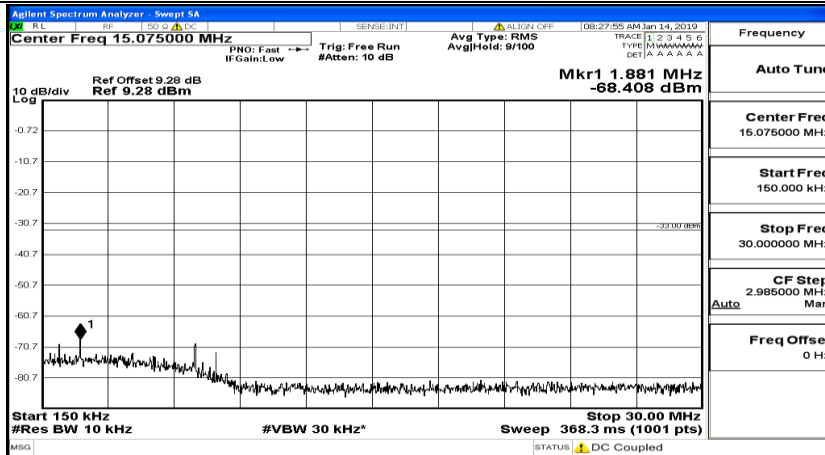

CSE Test Graph(s) (Channel Bandwidth: 10 MHz)_HCH_QPSK

Frequency
Auto Tune
Center Freq 79.500 kHz
Start Freq 9.000 kHz
Stop Freq 150.000 kHz
CF Step 14.100 kHz Man
Freq Offset 0 Hz

Frequency
Auto Tune
Center Freq 15.075000 MHz
Start Freq 150.000 kHz
Stop Freq 30.000000 MHz
CF Step 2.985000 MHz Man
Freq Offset 0 Hz

Frequency
Auto Tune
Center Freq 13.015000000 GHz
Start Freq 30.000000 MHz
Stop Freq 26.000000000 GHz
CF Step 2.597000000 GHz Man
Freq Offset 0 Hz

CSE Test Graph(s) (Channel Bandwidth: 10 MHz)_LCH_16QAM