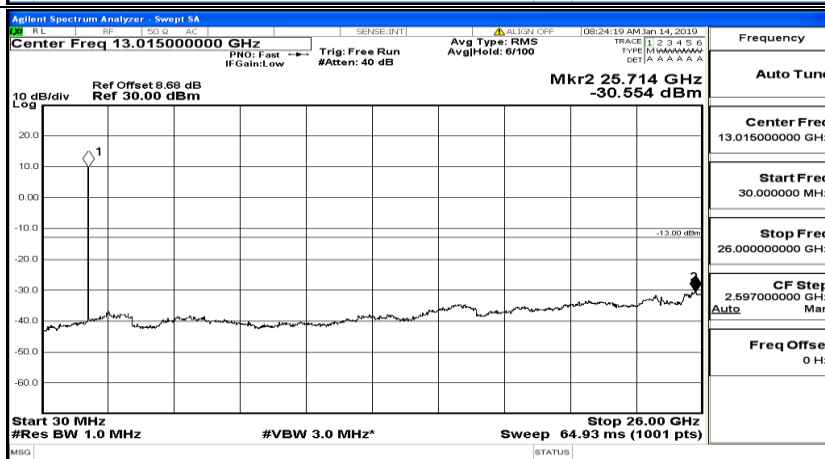

CSE Test Graph(s) (Channel Bandwidth: 1.4 MHz)_LCH_16QAM

CSE Test Graph(s) (Channel Bandwidth: 1.4 MHz)_MCH_16QAM

Frequency
Auto Tune
Center Freq 79.500 kHz
Start Freq 9.000 kHz
Stop Freq 150.000 kHz
CF Step 14.100 kHz Man
Freq Offset 0 Hz

Frequency
Auto Tune
Center Freq 15.075000 MHz
Start Freq 150.000 kHz
Stop Freq 30.000000 MHz
CF Step 2.985000 MHz Man
Freq Offset 0 Hz

Frequency
Auto Tune
Center Freq 13.015000000 GHz
Start Freq 30.000000 MHz
Stop Freq 26.000000000 GHz
CF Step 2.597000000 GHz Man
Freq Offset 0 Hz

CSE Test Graph(s) (Channel Bandwidth: 1.4 MHz)_HCH_16QAM

CSE Test Graph(s) (Channel Bandwidth: 3 MHz)_LCH_QPSK

CSE Test Graph(s) (Channel Bandwidth: 3 MHz)_MCH_QPSK

CSE Test Graph(s) (Channel Bandwidth: 3 MHz)_HCH_QPSK