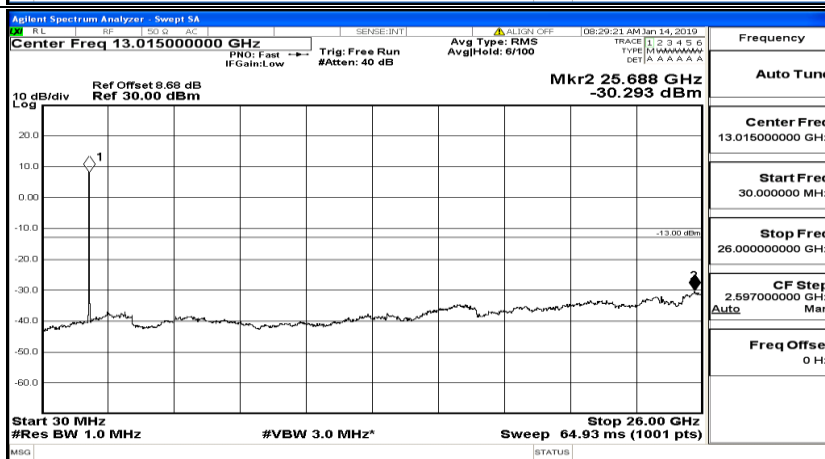

CSE Test Graph(s) (Channel Bandwidth: 10 MHz)_HCH_16QAM