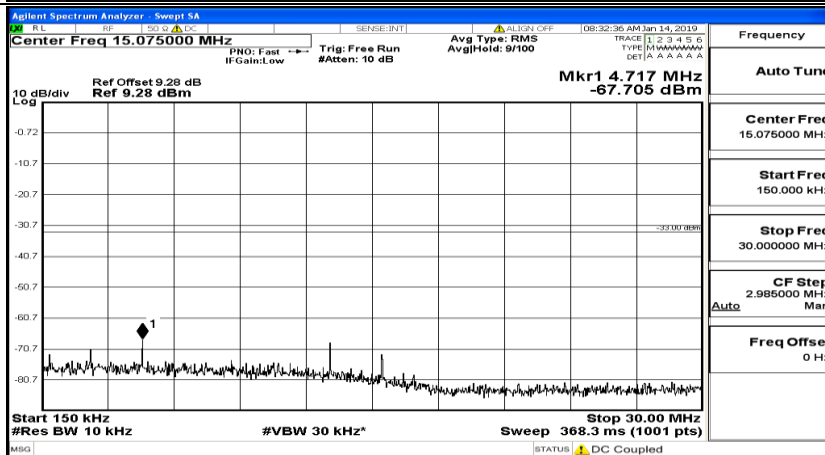

CSE Test Graph(s) (Channel Bandwidth:20 MHz)_MCH_16QAM