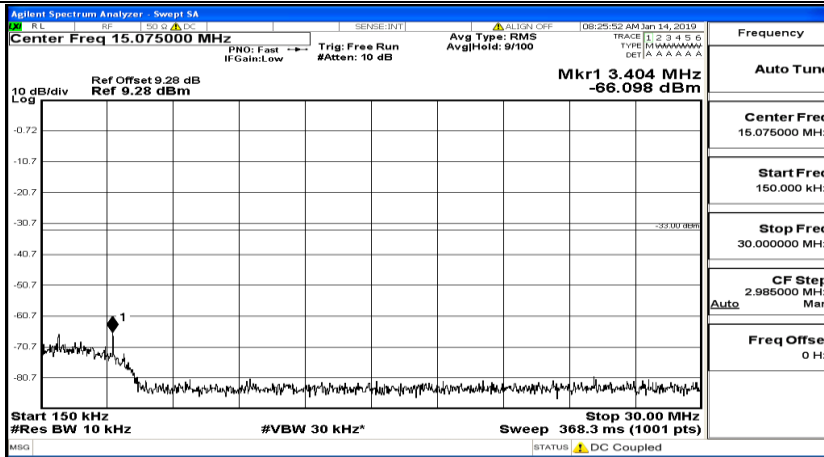

CSE Test Graph(s) (Channel Bandwidth: 5 MHz)_LCH_16QAM