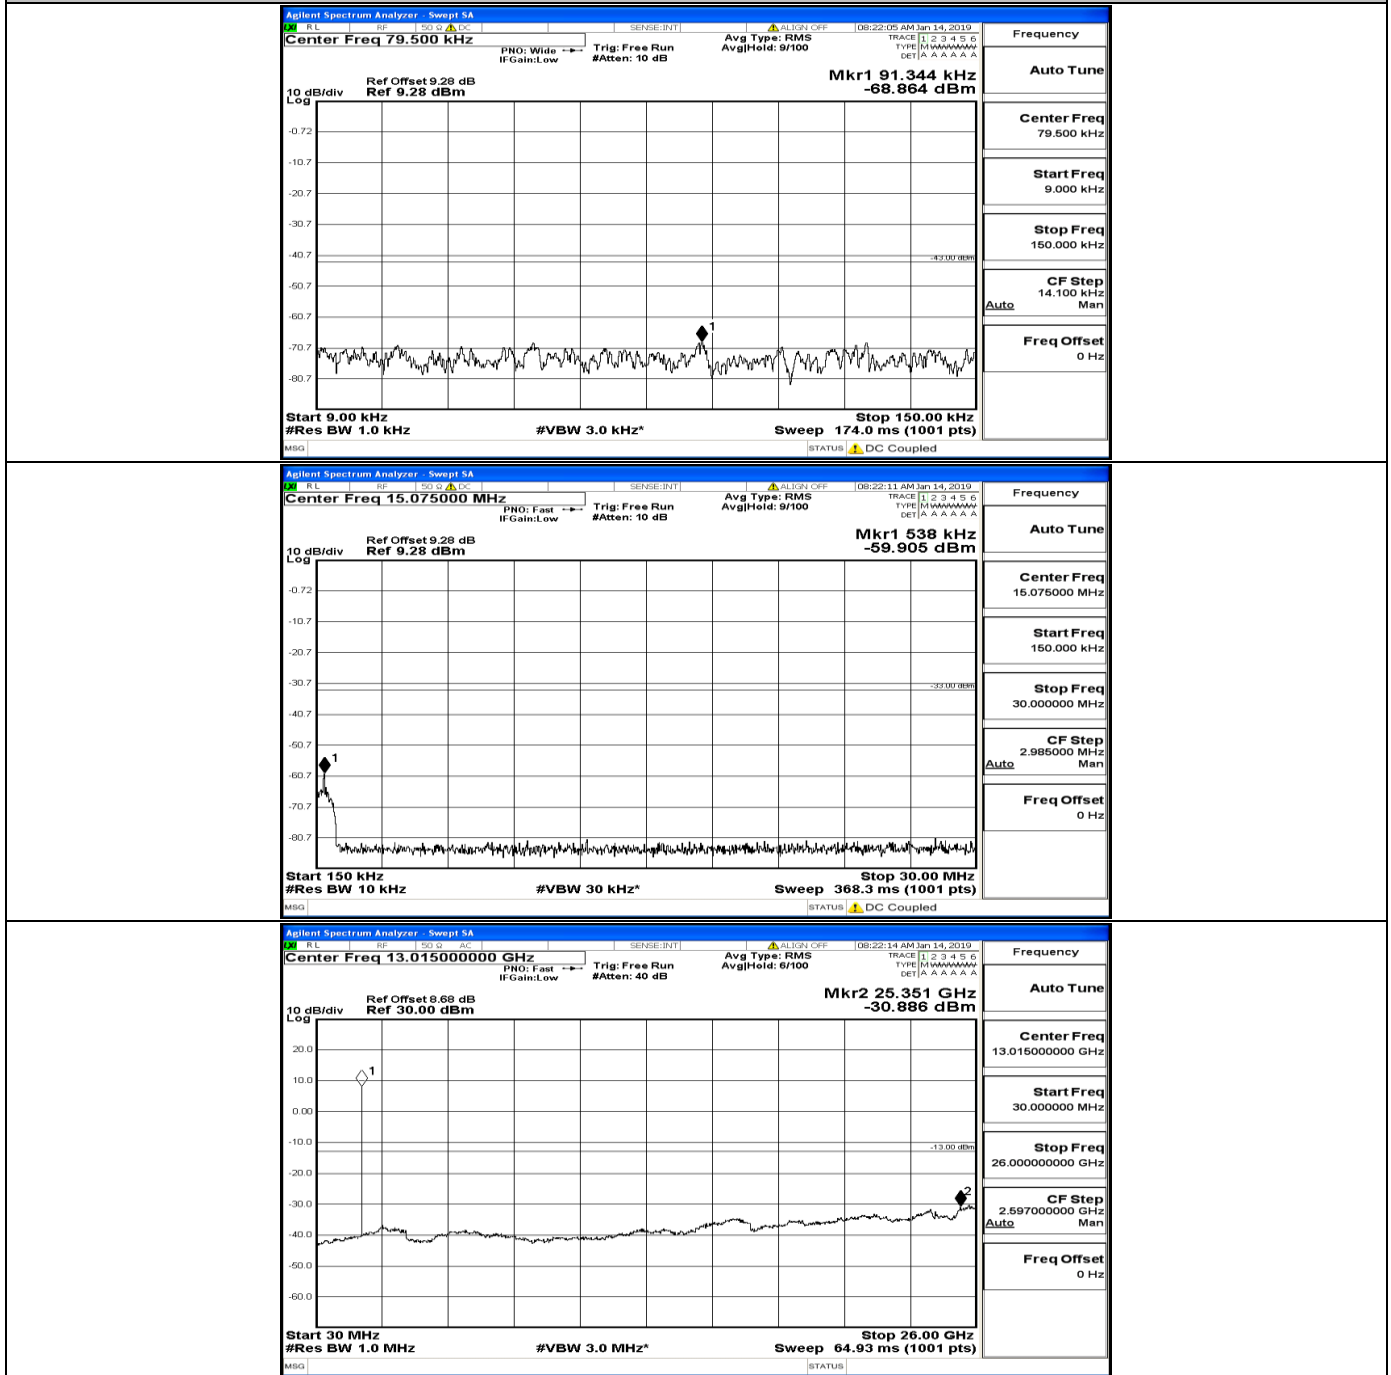

CSE Test Graph(s) (Channel Bandwidth: 1.4 MHz)_LCH_16QAM

CSE Test Graph(s) (Channel Bandwidth: 1.4 MHz)_MCH_16QAM

Frequency
Auto Tune
Center Freq 79.500 kHz
Start Freq 9.000 kHz
Stop Freq 150.000 kHz
CF Step 14.100 kHz Man
Freq Offset 0 Hz

CSE Test Graph(s) (Channel Bandwidth: 1.4 MHz)_HCH_16QAM

CSE Test Graph(s) (Channel Bandwidth: 3 MHz)_LCH_QPSK

CSE Test Graph(s) (Channel Bandwidth: 3 MHz)_MCH_QPSK

CSE Test Graph(s) (Channel Bandwidth: 3 MHz)_HCH_QPSK