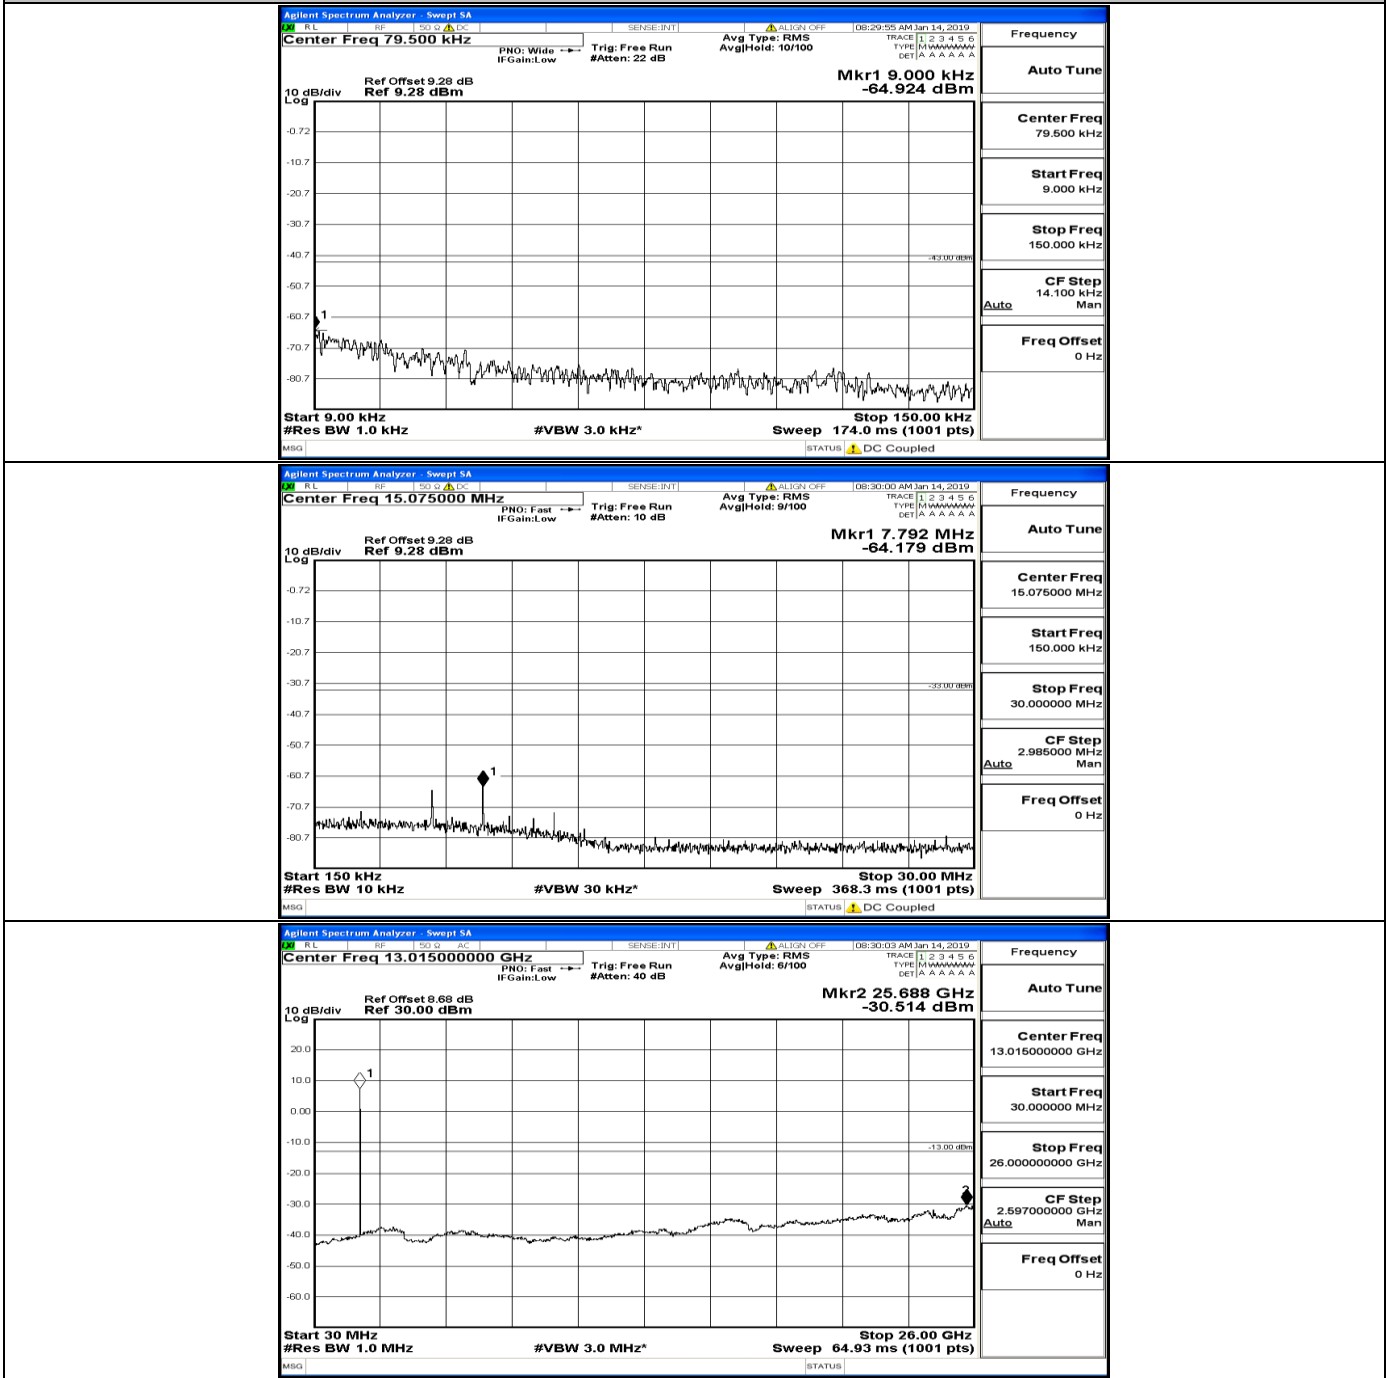

CSE Test Graph(s) (Channel Bandwidth:15 MHz)_LCH_16QAM