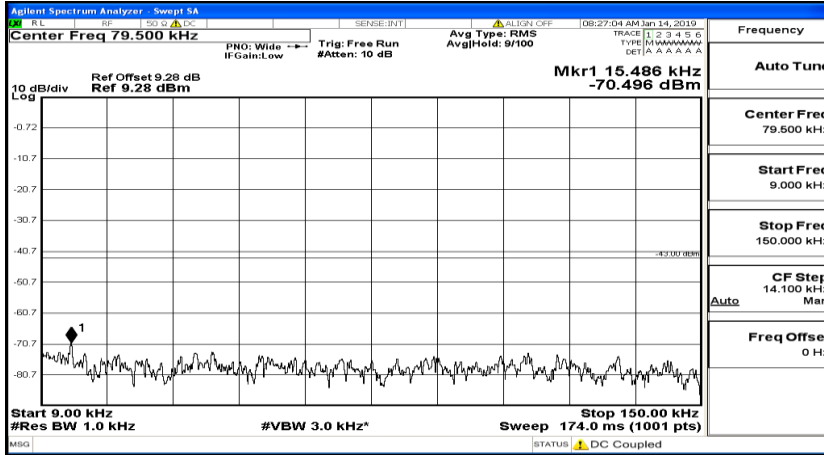

CSE Test Graph(s) (Channel Bandwidth: 5 MHz)_MCH_QPSK

CSE Test Graph(s) (Channel Bandwidth: 5 MHz)_HCH_QPSK

CSE Test Graph(s) (Channel Bandwidth: 5 MHz)_LCH_16QAM

CSE Test Graph(s) (Channel Bandwidth: 5 MHz)_MCH_16QAM

CSE Test Graph(s) (Channel Bandwidth: 5 MHz) _HCH_16QAM

CSE Test Graph(s) (Channel Bandwidth: 10 MHz) LCH_QPSK

CSE Test Graph(s) (Channel Bandwidth: 10 MHz)_MCH_QPSK

Frequency
Auto Tune
Center Freq 79.500 kHz
Start Freq 9.000 kHz
Stop Freq 150.000 kHz
CF Step 14.100 kHz Man
Freq Offset 0 Hz