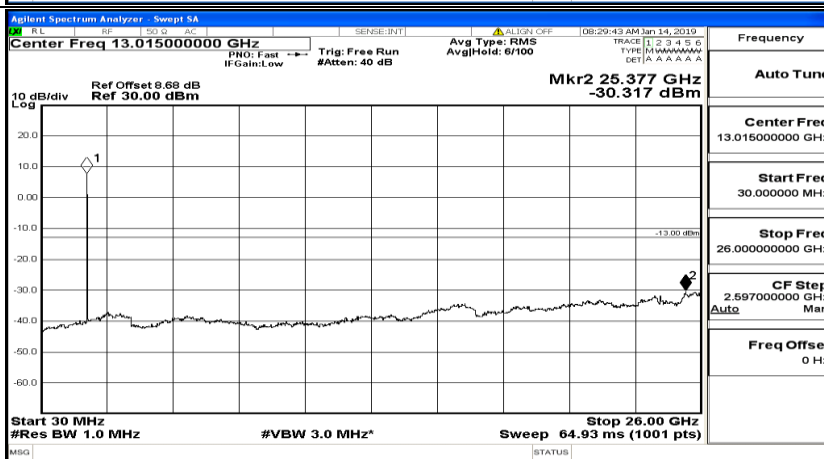

CSE Test Graph(s) (Channel Bandwidth:15 MHz) LCH_QPSK