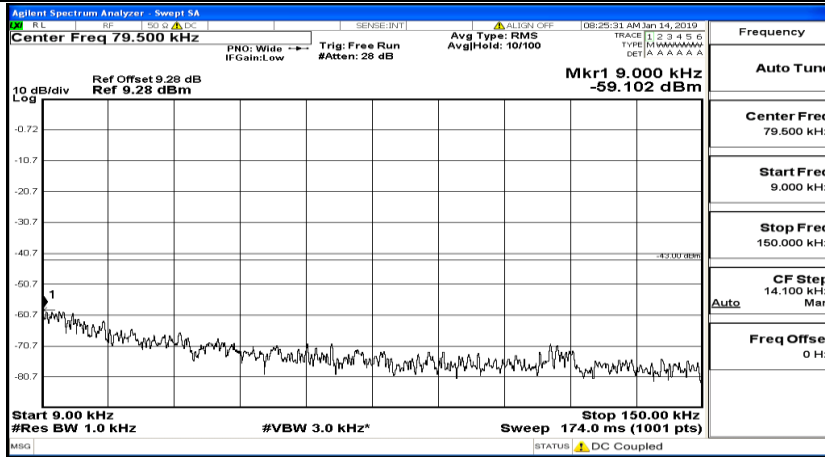

CSE Test Graph(s) (Channel Bandwidth: 3 MHz)_LCH_16QAM

CSE Test Graph(s) (Channel Bandwidth: 3 MHz)_MCH_16QAM

CSE Test Graph(s) (Channel Bandwidth: 3 MHz)_HCH_16QAM

CSE Test Graph(s) (Channel Bandwidth: 5 MHz)_LCH_QPSK