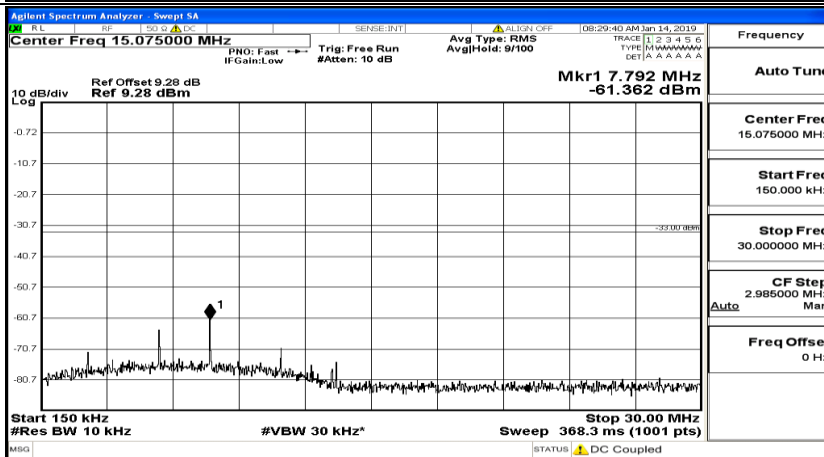

CSE Test Graph(s) (Channel Bandwidth:15 MHz) LCH_QPSK