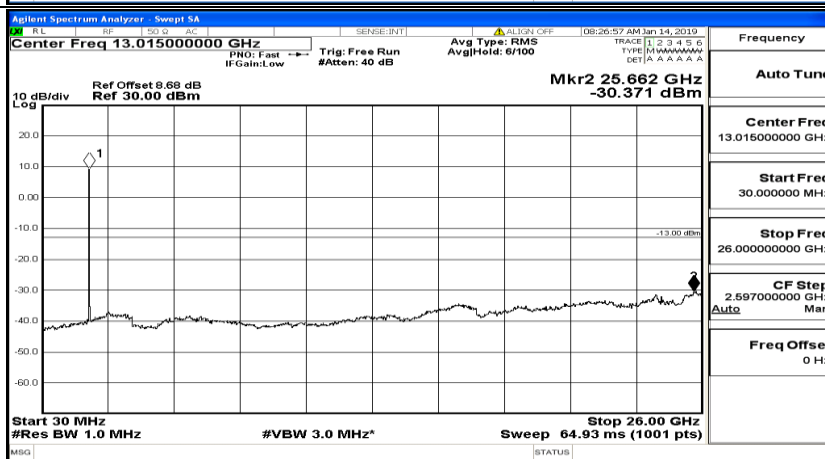

CSE Test Graph(s) (Channel Bandwidth: 5 MHz)_HCH_QPSK