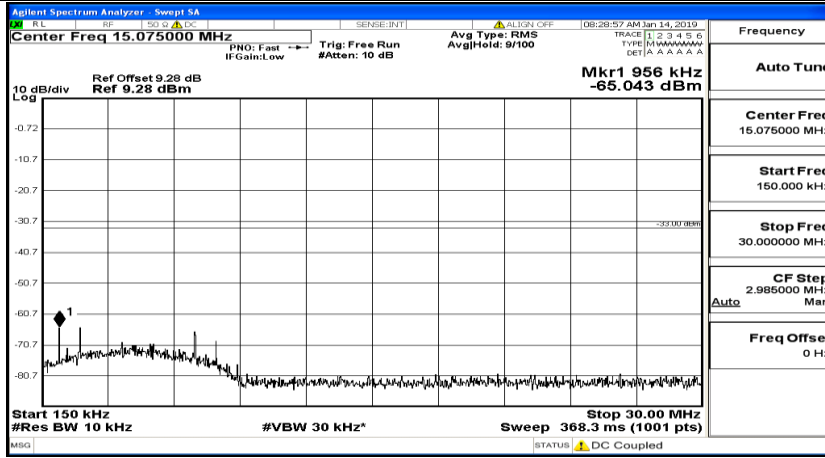

Frequency
Auto Tune
Center Freq 15.075000 MHz
Start Freq 150.000 kHz
Stop Freq 30.000000 MHz
CF Step 2.985000 MHz Man
Freq Offset 0 Hz

Frequency
Auto Tune
Center Freq 13.015000000 GHz
Start Freq 30.000000 MHz
Stop Freq 26.000000000 GHz
CF Step 2.597000000 GHz Man
Freq Offset 0 Hz

CSE Test Graph(s) (Channel Bandwidth: 10 MHz)_HCH_QPSK

Frequency
Auto Tune
Center Freq 79.500 kHz
Start Freq 9.000 kHz
Stop Freq 150.000 kHz
CF Step 14.100 kHz Man
Freq Offset 0 Hz

Frequency
Auto Tune
Center Freq 15.075000 MHz
Start Freq 150.000 kHz
Stop Freq 30.000000 MHz
CF Step 2.985000 MHz Man
Freq Offset 0 Hz