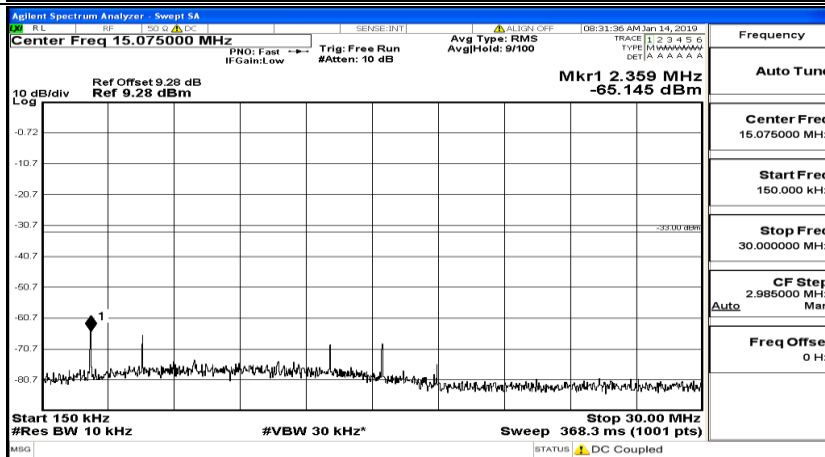

Frequency
Auto Tune
Center Freq 79.500 kHz
Start Freq 9.000 kHz
Stop Freq 150.000 kHz
CF Step 14.100 kHz Man
Freq Offset 0 Hz

Frequency
Auto Tune
Center Freq 15.075000 MHz
Start Freq 150.000 kHz
Stop Freq 30.000000 MHz
CF Step 2.985000 MHz Man
Freq Offset 0 Hz

Frequency
Auto Tune
Center Freq 13.015000000 GHz
Start Freq 30.000000 MHz
Stop Freq 26.000000000 GHz
CF Step 2.597000000 GHz Man
Freq Offset 0 Hz

CSE Test Graph(s) (Channel Bandwidth:20 MHz) LCH_QPSK

CSE Test Graph(s) (Channel Bandwidth:20 MHz)_MCH_QPSK