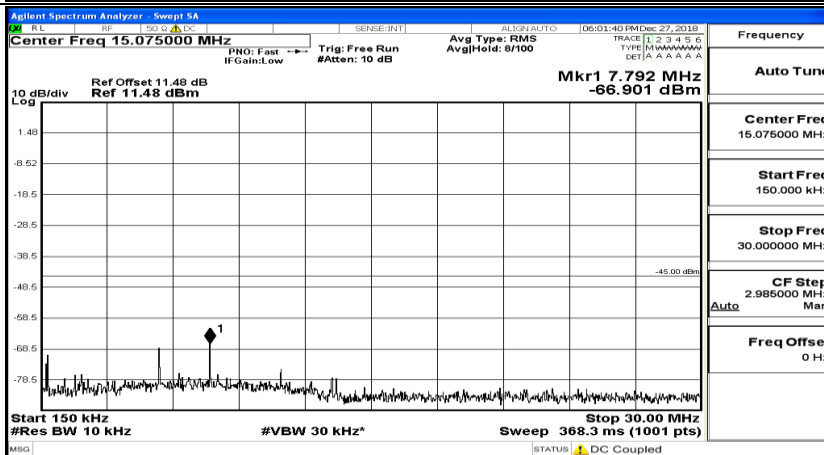

CSE Test Graph(s) (Channel Bandwidth: 10 MHz)_MCH_16QAM

CSE Test Graph(s) (Channel Bandwidth: 10 MHz)_HCH_16QAM

CSE Test Graph(s) (Channel Bandwidth:15 MHz) LCH_QPSK

CSE Test Graph(s) (Channel Bandwidth:15 MHz)_MCH_QPSK