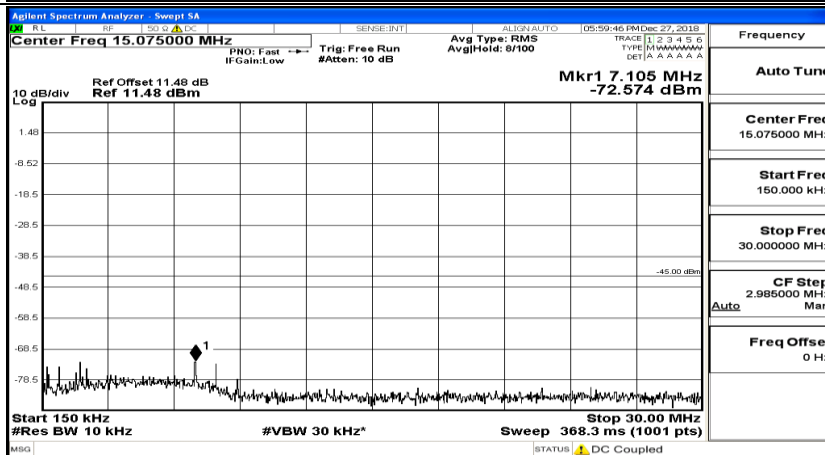

CSE Test Graph(s) (Channel Bandwidth: 5 MHz)_HCH_QPSK

CSE Test Graph(s) (Channel Bandwidth: 5 MHz)_LCH_16QAM

CSE Test Graph(s) (Channel Bandwidth: 5 MHz)_MCH_16QAM

CSE Test Graph(s) (Channel Bandwidth: 5 MHz) _HCH_16QAM

CSE Test Graph(s) (Channel Bandwidth: 10 MHz) LCH_QPSK

CSE Test Graph(s) (Channel Bandwidth: 10 MHz)_MCH_QPSK

CSE Test Graph(s) (Channel Bandwidth: 10 MHz)_HCH_QPSK

CSE Test Graph(s) (Channel Bandwidth: 10 MHz)_LCH_16QAM