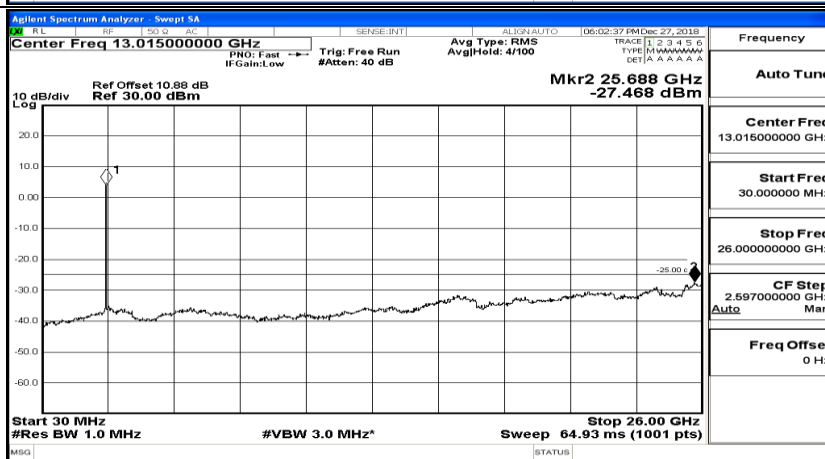

CSE Test Graph(s) (Channel Bandwidth:15 MHz)_HCH_QPSK

CSE Test Graph(s) (Channel Bandwidth:15 MHz)_LCH_16QAM

CSE Test Graph(s) (Channel Bandwidth:15 MHz)_MCH_16QAM

CSE Test Graph(s) (Channel Bandwidth:15 MHz)_HCH_16QAM