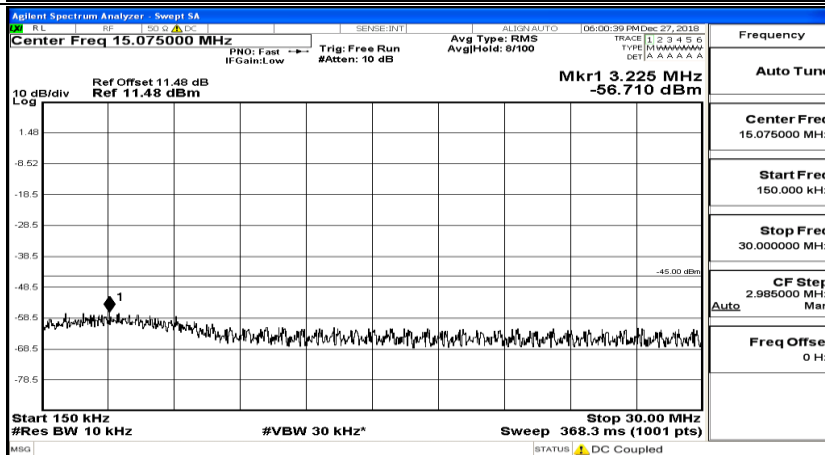

CSE Test Graph(s) (Channel Bandwidth: 10 MHz)_HCH_16QAM