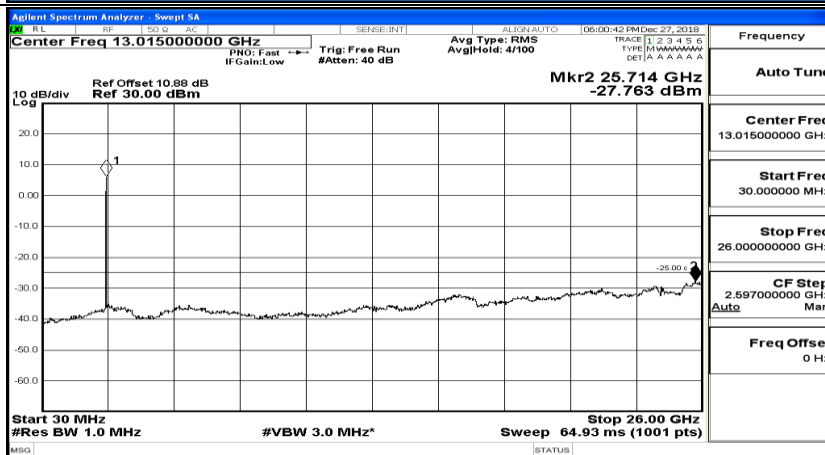

CSE Test Graph(s) (Channel Bandwidth: 10 MHz) LCH_QPSK

CSE Test Graph(s) (Channel Bandwidth: 10 MHz)_MCH_QPSK

CSE Test Graph(s) (Channel Bandwidth: 10 MHz)_HCH_QPSK

CSE Test Graph(s) (Channel Bandwidth: 10 MHz)_LCH_16QAM

CSE Test Graph(s) (Channel Bandwidth: 10 MHz)_MCH_16QAM

CSE Test Graph(s) (Channel Bandwidth: 10 MHz)_HCH_16QAM

CSE Test Graph(s) (Channel Bandwidth:15 MHz) LCH_QPSK

CSE Test Graph(s) (Channel Bandwidth:15 MHz)_MCH_QPSK