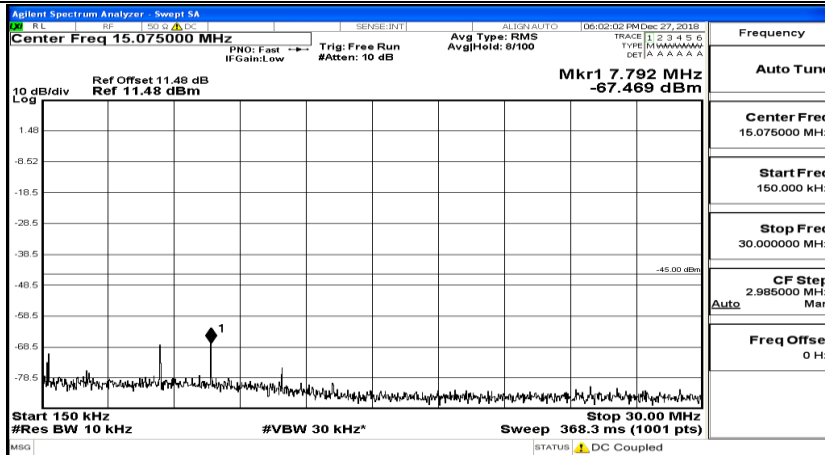

CSE Test Graph(s) (Channel Bandwidth:15 MHz)_MCH_16QAM