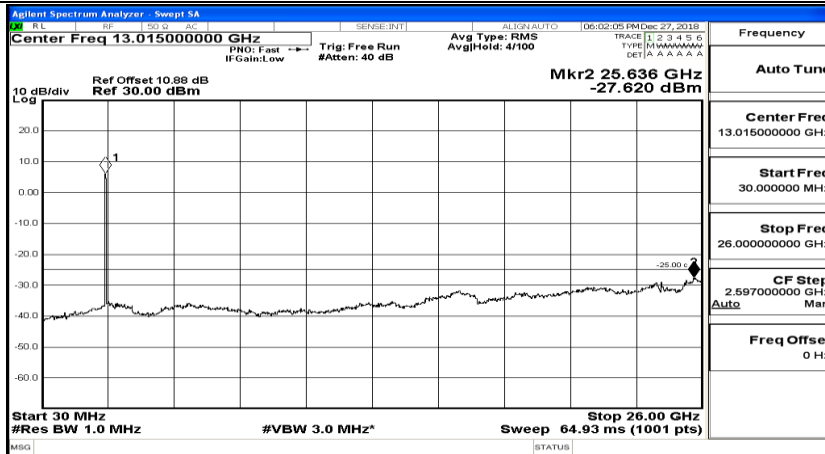

CSE Test Graph(s) (Channel Bandwidth:15 MHz)_MCH_16QAM