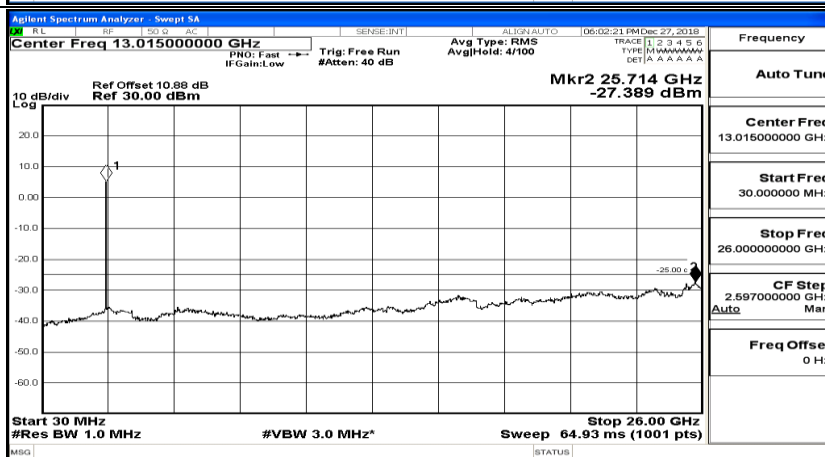

CSE Test Graph(s) (Channel Bandwidth:15 MHz)_HCH_QPSK