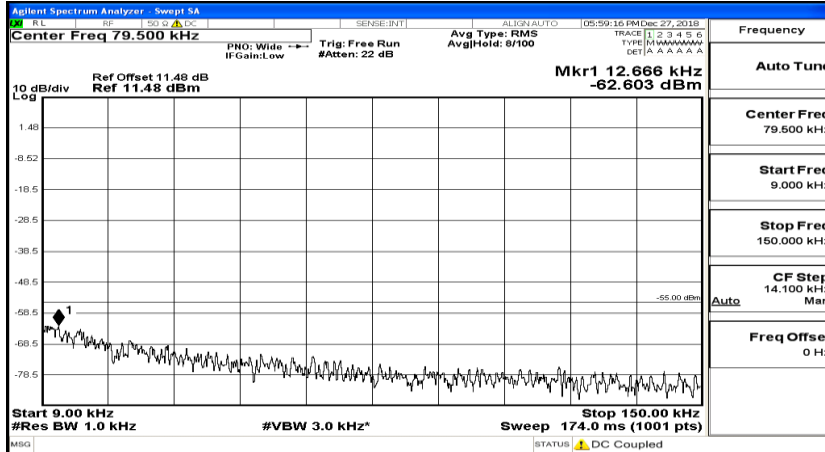

CSE Test Graph(s) (Channel Bandwidth: 10 MHz) LCH_QPSK

CSE Test Graph(s) (Channel Bandwidth: 10 MHz)_MCH_QPSK

CSE Test Graph(s) (Channel Bandwidth: 10 MHz)_HCH_QPSK

CSE Test Graph(s) (Channel Bandwidth: 10 MHz)_LCH_16QAM

CSE Test Graph(s) (Channel Bandwidth: 10 MHz)_MCH_16QAM

CSE Test Graph(s) (Channel Bandwidth: 10 MHz)_HCH_16QAM

CSE Test Graph(s) (Channel Bandwidth:15 MHz) LCH_QPSK

CSE Test Graph(s) (Channel Bandwidth:15 MHz)_MCH_QPSK