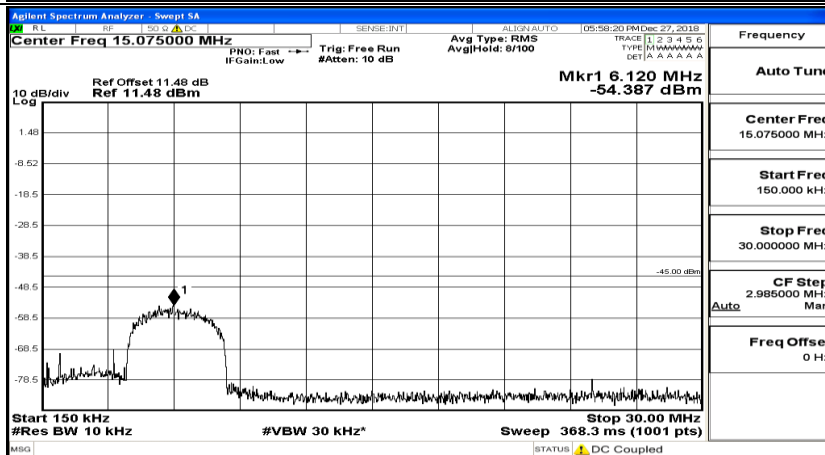

CSE Test Graph(s) (Channel Bandwidth: 5 MHz)_HCH_QPSK

CSE Test Graph(s) (Channel Bandwidth: 5 MHz)_LCH_16QAM

CSE Test Graph(s) (Channel Bandwidth: 5 MHz)_MCH_16QAM

CSE Test Graph(s) (Channel Bandwidth: 5 MHz) _HCH_16QAM

CSE Test Graph(s) (Channel Bandwidth: 10 MHz) LCH_QPSK

CSE Test Graph(s) (Channel Bandwidth: 10 MHz)_MCH_QPSK

CSE Test Graph(s) (Channel Bandwidth: 10 MHz)_HCH_QPSK

CSE Test Graph(s) (Channel Bandwidth: 10 MHz)_LCH_16QAM