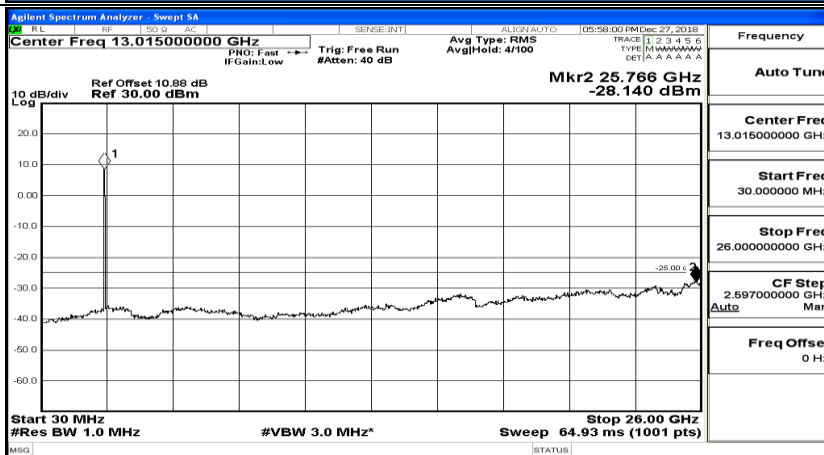

CSE Test Graph(s) (Channel Bandwidth: 5 MHz)_HCH_QPSK

CSE Test Graph(s) (Channel Bandwidth: 5 MHz)_LCH_16QAM

CSE Test Graph(s) (Channel Bandwidth: 5 MHz)_MCH_16QAM

CSE Test Graph(s) (Channel Bandwidth: 5 MHz) _HCH_16QAM

CSE Test Graph(s) (Channel Bandwidth: 10 MHz) LCH_QPSK

CSE Test Graph(s) (Channel Bandwidth: 10 MHz)_MCH_QPSK

CSE Test Graph(s) (Channel Bandwidth: 10 MHz)_HCH_QPSK

CSE Test Graph(s) (Channel Bandwidth: 10 MHz)_LCH_16QAM