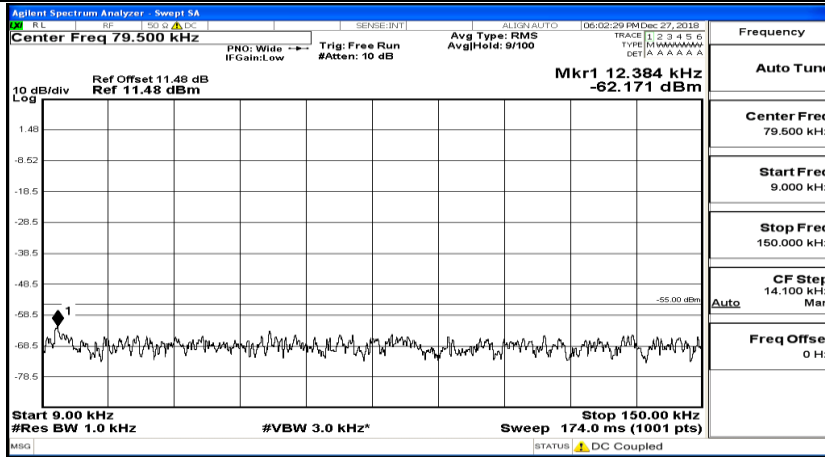

CSE Test Graph(s) (Channel Bandwidth:15 MHz)_HCH_QPSK

CSE Test Graph(s) (Channel Bandwidth:15 MHz)_LCH_16QAM

CSE Test Graph(s) (Channel Bandwidth:15 MHz)_MCH_16QAM

CSE Test Graph(s) (Channel Bandwidth:15 MHz)_HCH_16QAM