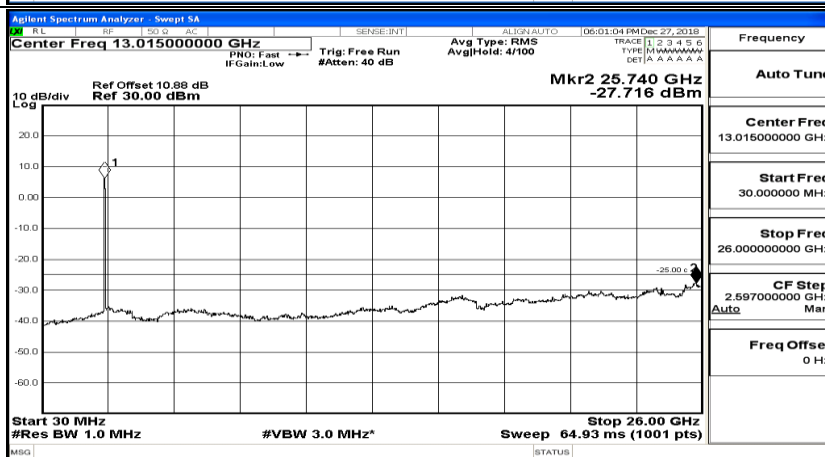

CSE Test Graph(s) (Channel Bandwidth: 10 MHz) LCH_QPSK

CSE Test Graph(s) (Channel Bandwidth: 10 MHz)_MCH_QPSK

CSE Test Graph(s) (Channel Bandwidth: 10 MHz)_HCH_QPSK

CSE Test Graph(s) (Channel Bandwidth: 10 MHz)_LCH_16QAM

CSE Test Graph(s) (Channel Bandwidth: 10 MHz)_MCH_16QAM

CSE Test Graph(s) (Channel Bandwidth: 10 MHz)_HCH_16QAM

CSE Test Graph(s) (Channel Bandwidth:15 MHz) LCH_QPSK

CSE Test Graph(s) (Channel Bandwidth:15 MHz)_MCH_QPSK