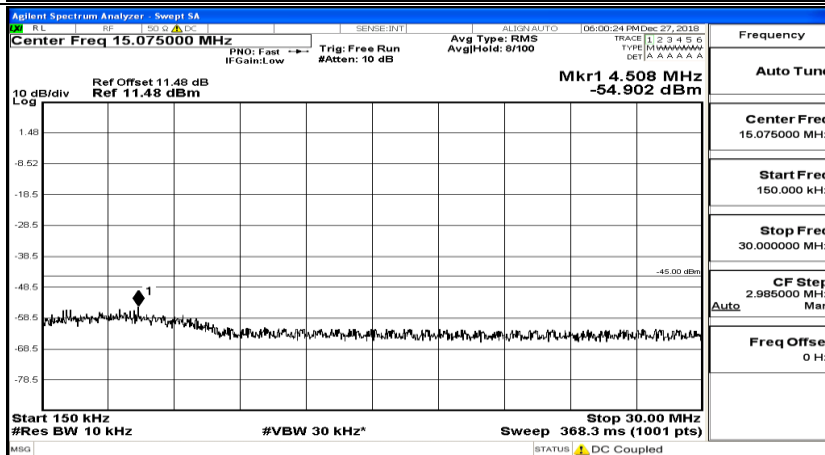

CSE Test Graph(s) (Channel Bandwidth: 5 MHz)_HCH_QPSK

CSE Test Graph(s) (Channel Bandwidth: 5 MHz)_LCH_16QAM

CSE Test Graph(s) (Channel Bandwidth: 5 MHz)_MCH_16QAM

CSE Test Graph(s) (Channel Bandwidth: 5 MHz) _HCH_16QAM

CSE Test Graph(s) (Channel Bandwidth: 10 MHz) LCH_QPSK

CSE Test Graph(s) (Channel Bandwidth: 10 MHz)_MCH_QPSK

CSE Test Graph(s) (Channel Bandwidth: 10 MHz)_HCH_QPSK

CSE Test Graph(s) (Channel Bandwidth: 10 MHz)_LCH_16QAM