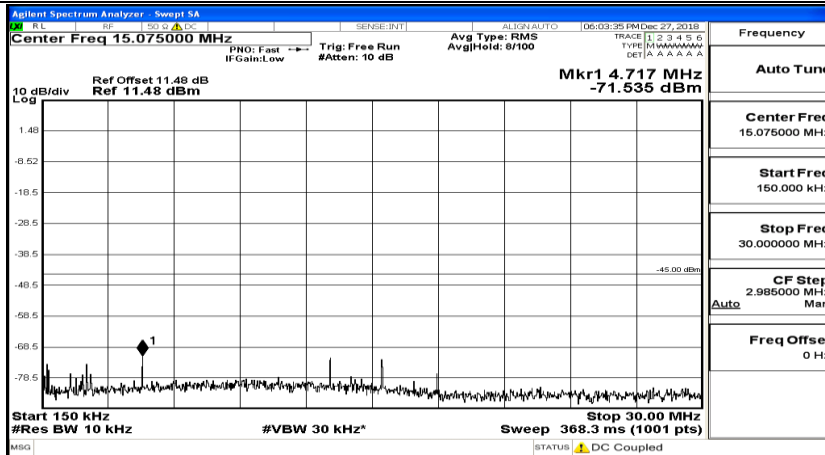

CSE Test Graph(s) (Channel Bandwidth:20 MHz)_MCH_QPSK