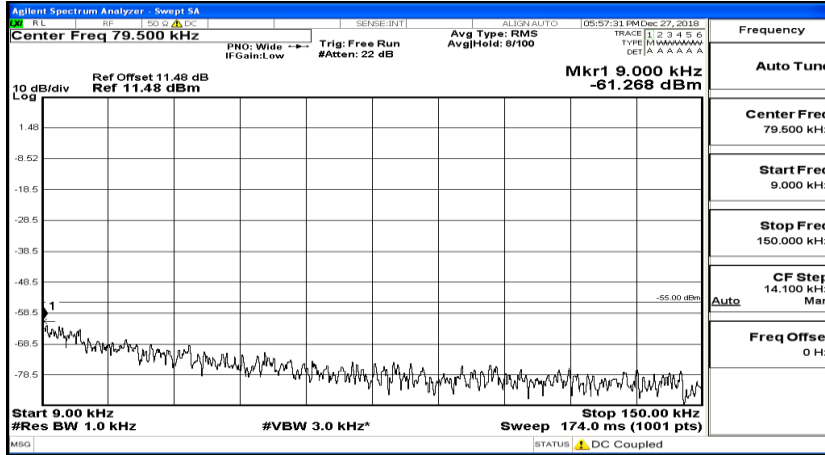

CSE Test Graph(s) (Channel Bandwidth:15 MHz)_MCH_16QAM