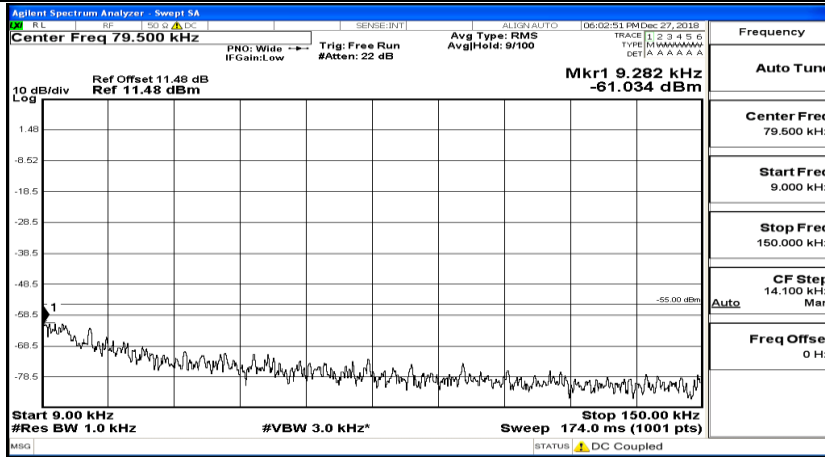

CSE Test Graph(s) (Channel Bandwidth:20 MHz) LCH_QPSK