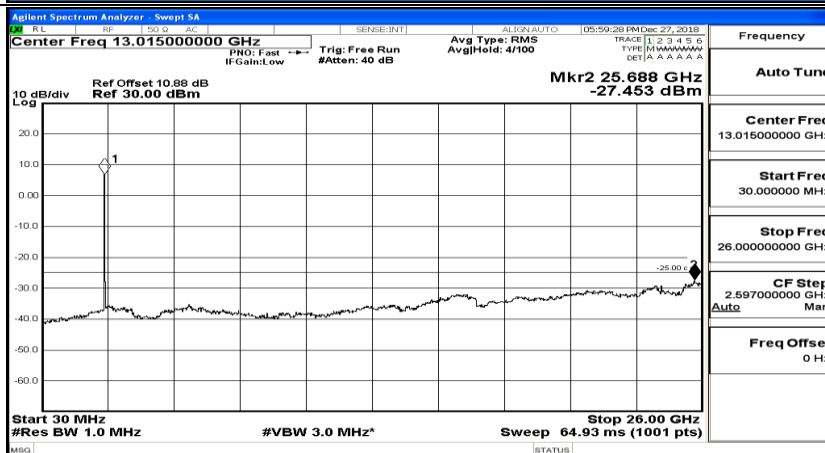

CSE Test Graph(s) (Channel Bandwidth: 10 MHz) LCH_QPSK

CSE Test Graph(s) (Channel Bandwidth: 10 MHz)_MCH_QPSK

CSE Test Graph(s) (Channel Bandwidth: 10 MHz)_HCH_QPSK

CSE Test Graph(s) (Channel Bandwidth: 10 MHz)_LCH_16QAM

CSE Test Graph(s) (Channel Bandwidth: 10 MHz)_MCH_16QAM

CSE Test Graph(s) (Channel Bandwidth: 10 MHz)_HCH_16QAM

CSE Test Graph(s) (Channel Bandwidth:15 MHz) LCH_QPSK

CSE Test Graph(s) (Channel Bandwidth:15 MHz)_MCH_QPSK