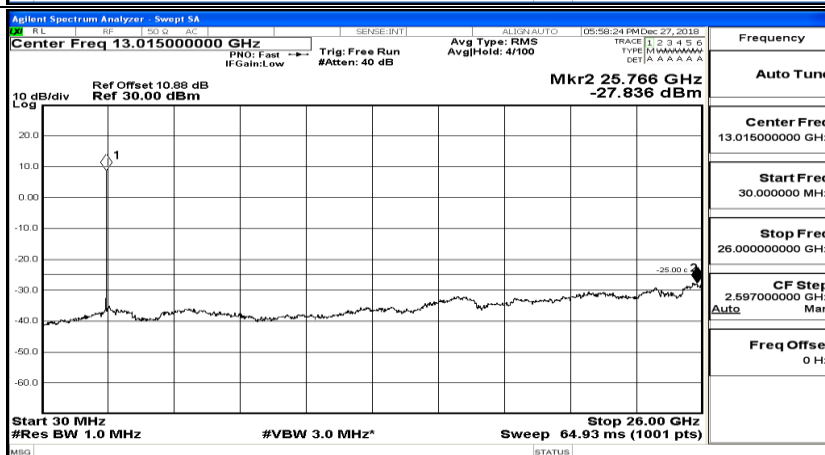

CSE Test Graph(s) (Channel Bandwidth: 5 MHz)_HCH_QPSK

CSE Test Graph(s) (Channel Bandwidth: 5 MHz)_LCH_16QAM

CSE Test Graph(s) (Channel Bandwidth: 5 MHz)_MCH_16QAM

CSE Test Graph(s) (Channel Bandwidth: 5 MHz) _HCH_16QAM

CSE Test Graph(s) (Channel Bandwidth: 10 MHz) LCH_QPSK

CSE Test Graph(s) (Channel Bandwidth: 10 MHz)_MCH_QPSK

CSE Test Graph(s) (Channel Bandwidth: 10 MHz)_HCH_QPSK

CSE Test Graph(s) (Channel Bandwidth: 10 MHz)_LCH_16QAM