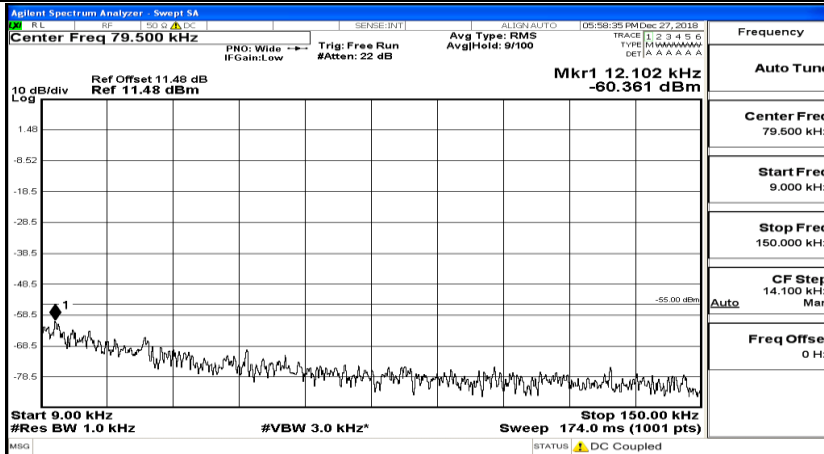

CSE Test Graph(s) (Channel Bandwidth: 5 MHz)_HCH_QPSK

CSE Test Graph(s) (Channel Bandwidth: 5 MHz)_LCH_16QAM

CSE Test Graph(s) (Channel Bandwidth: 5 MHz)_MCH_16QAM

CSE Test Graph(s) (Channel Bandwidth: 5 MHz) _HCH_16QAM

CSE Test Graph(s) (Channel Bandwidth: 10 MHz) LCH_QPSK

CSE Test Graph(s) (Channel Bandwidth: 10 MHz)_MCH_QPSK

CSE Test Graph(s) (Channel Bandwidth: 10 MHz)_HCH_QPSK

CSE Test Graph(s) (Channel Bandwidth: 10 MHz)_LCH_16QAM