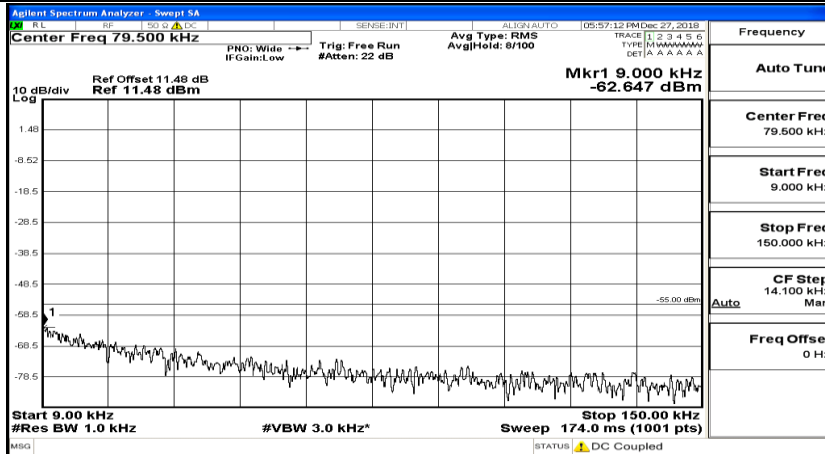

CSE Test Graph(s) (Channel Bandwidth: 5 MHz)_HCH_QPSK

CSE Test Graph(s) (Channel Bandwidth: 5 MHz)_LCH_16QAM

CSE Test Graph(s) (Channel Bandwidth: 5 MHz)_MCH_16QAM

CSE Test Graph(s) (Channel Bandwidth: 5 MHz) _HCH_16QAM

CSE Test Graph(s) (Channel Bandwidth: 10 MHz) LCH_QPSK

CSE Test Graph(s) (Channel Bandwidth: 10 MHz)_MCH_QPSK

CSE Test Graph(s) (Channel Bandwidth: 10 MHz)_HCH_QPSK

CSE Test Graph(s) (Channel Bandwidth: 10 MHz)_LCH_16QAM