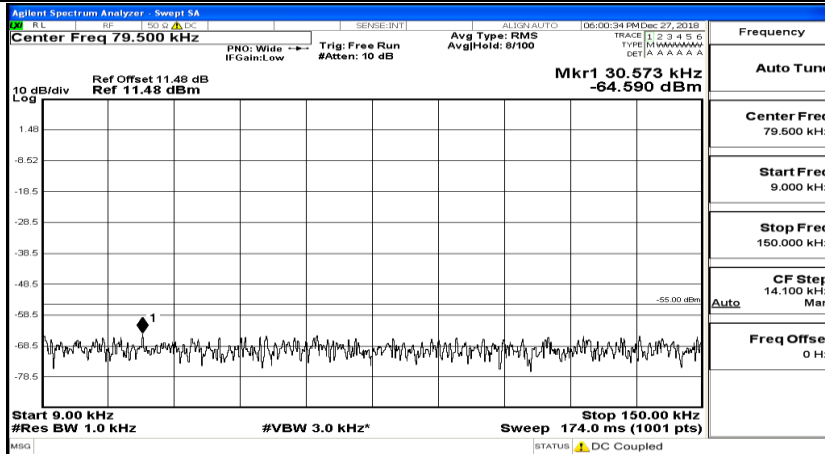

CSE Test Graph(s) (Channel Bandwidth: 10 MHz) LCH_QPSK

CSE Test Graph(s) (Channel Bandwidth: 10 MHz)_MCH_QPSK

CSE Test Graph(s) (Channel Bandwidth: 10 MHz)_HCH_QPSK

CSE Test Graph(s) (Channel Bandwidth: 10 MHz)_LCH_16QAM

CSE Test Graph(s) (Channel Bandwidth: 10 MHz)_MCH_16QAM

CSE Test Graph(s) (Channel Bandwidth: 10 MHz)_HCH_16QAM

CSE Test Graph(s) (Channel Bandwidth:15 MHz) LCH_QPSK

CSE Test Graph(s) (Channel Bandwidth:15 MHz)_MCH_QPSK