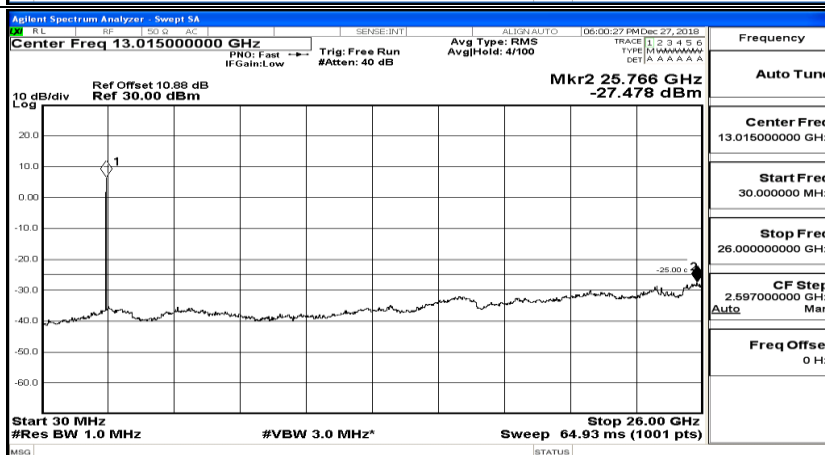

CSE Test Graph(s) (Channel Bandwidth: 5 MHz)_HCH_QPSK

CSE Test Graph(s) (Channel Bandwidth: 5 MHz)_LCH_16QAM

CSE Test Graph(s) (Channel Bandwidth: 5 MHz)_MCH_16QAM

CSE Test Graph(s) (Channel Bandwidth: 5 MHz) _HCH_16QAM

CSE Test Graph(s) (Channel Bandwidth: 10 MHz) LCH_QPSK

CSE Test Graph(s) (Channel Bandwidth: 10 MHz)_MCH_QPSK

CSE Test Graph(s) (Channel Bandwidth: 10 MHz)_HCH_QPSK

CSE Test Graph(s) (Channel Bandwidth: 10 MHz)_LCH_16QAM