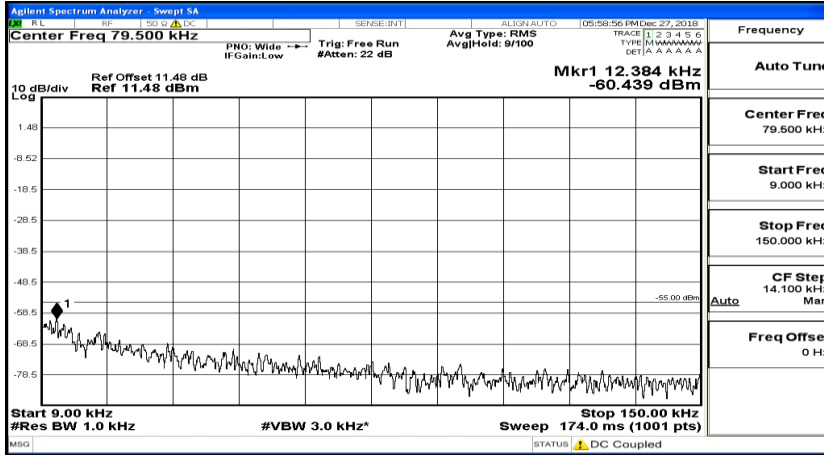

CSE Test Graph(s) (Channel Bandwidth: 5 MHz)_HCH_QPSK

CSE Test Graph(s) (Channel Bandwidth: 5 MHz)_LCH_16QAM

CSE Test Graph(s) (Channel Bandwidth: 5 MHz)_MCH_16QAM

CSE Test Graph(s) (Channel Bandwidth: 5 MHz) _HCH_16QAM

CSE Test Graph(s) (Channel Bandwidth: 10 MHz) LCH_QPSK

CSE Test Graph(s) (Channel Bandwidth: 10 MHz)_MCH_QPSK

CSE Test Graph(s) (Channel Bandwidth: 10 MHz)_HCH_QPSK

CSE Test Graph(s) (Channel Bandwidth: 10 MHz)_LCH_16QAM