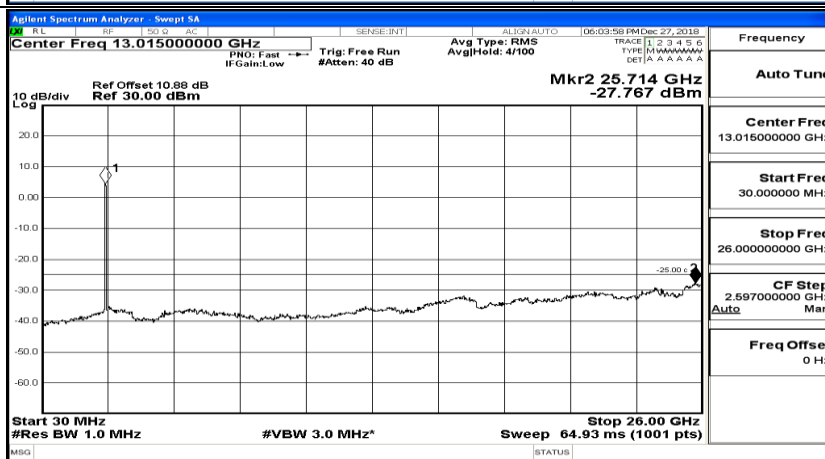

CSE Test Graph(s) (Channel Bandwidth:20 MHz) LCH_QPSK

CSE Test Graph(s) (Channel Bandwidth:20 MHz)_MCH_QPSK

CSE Test Graph(s) (Channel Bandwidth:20 MHz)_HCH_QPSK

CSE Test Graph(s) (Channel Bandwidth:20 MHz)_LCH_16QAM

CSE Test Graph(s) (Channel Bandwidth:20 MHz)_MCH_16QAM

CSE Test Graph(s) (Channel Bandwidth:20 MHz)_HCH_16QAM