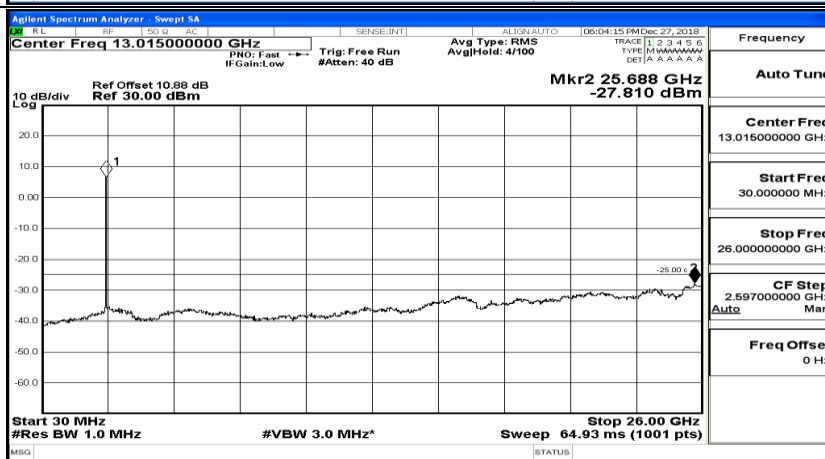

CSE Test Graph(s) (Channel Bandwidth:20 MHz)_HCH_QPSK