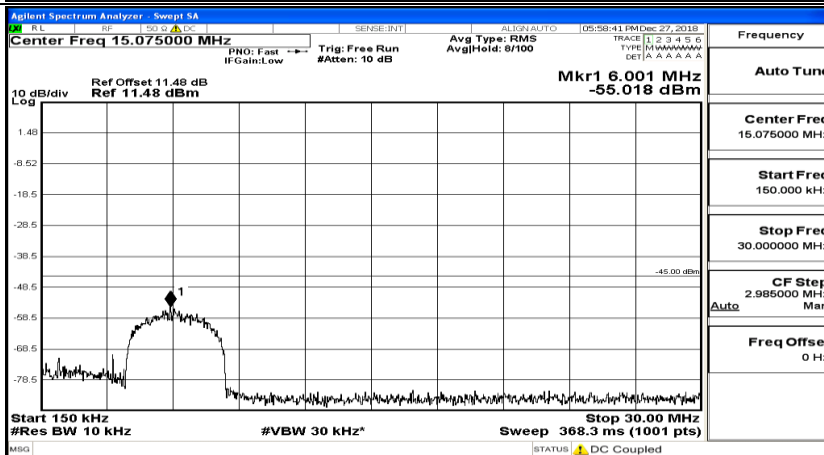

CSE Test Graph(s) (Channel Bandwidth: 5 MHz)_HCH_QPSK

CSE Test Graph(s) (Channel Bandwidth: 5 MHz)_LCH_16QAM

CSE Test Graph(s) (Channel Bandwidth: 5 MHz)_MCH_16QAM

CSE Test Graph(s) (Channel Bandwidth: 5 MHz) _HCH_16QAM

CSE Test Graph(s) (Channel Bandwidth: 10 MHz) LCH_QPSK

CSE Test Graph(s) (Channel Bandwidth: 10 MHz)_MCH_QPSK

CSE Test Graph(s) (Channel Bandwidth: 10 MHz)_HCH_QPSK

CSE Test Graph(s) (Channel Bandwidth: 10 MHz)_LCH_16QAM