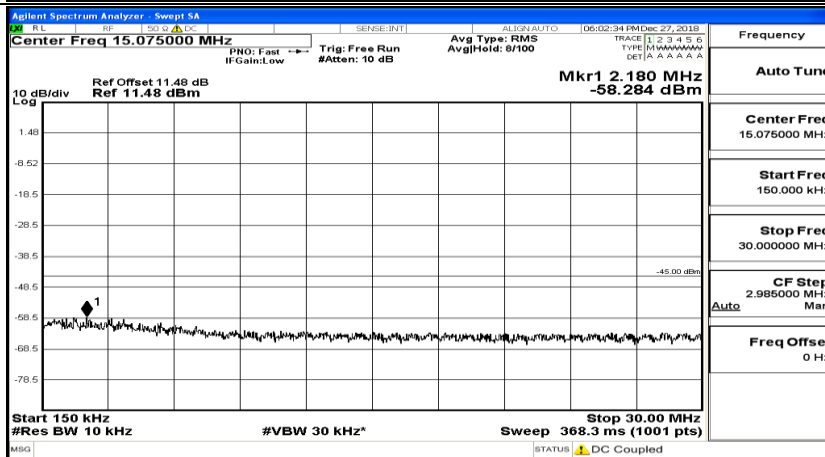

CSE Test Graph(s) (Channel Bandwidth:15 MHz)_HCH_QPSK

CSE Test Graph(s) (Channel Bandwidth:15 MHz)_LCH_16QAM

CSE Test Graph(s) (Channel Bandwidth:15 MHz)_MCH_16QAM

CSE Test Graph(s) (Channel Bandwidth:15 MHz)_HCH_16QAM