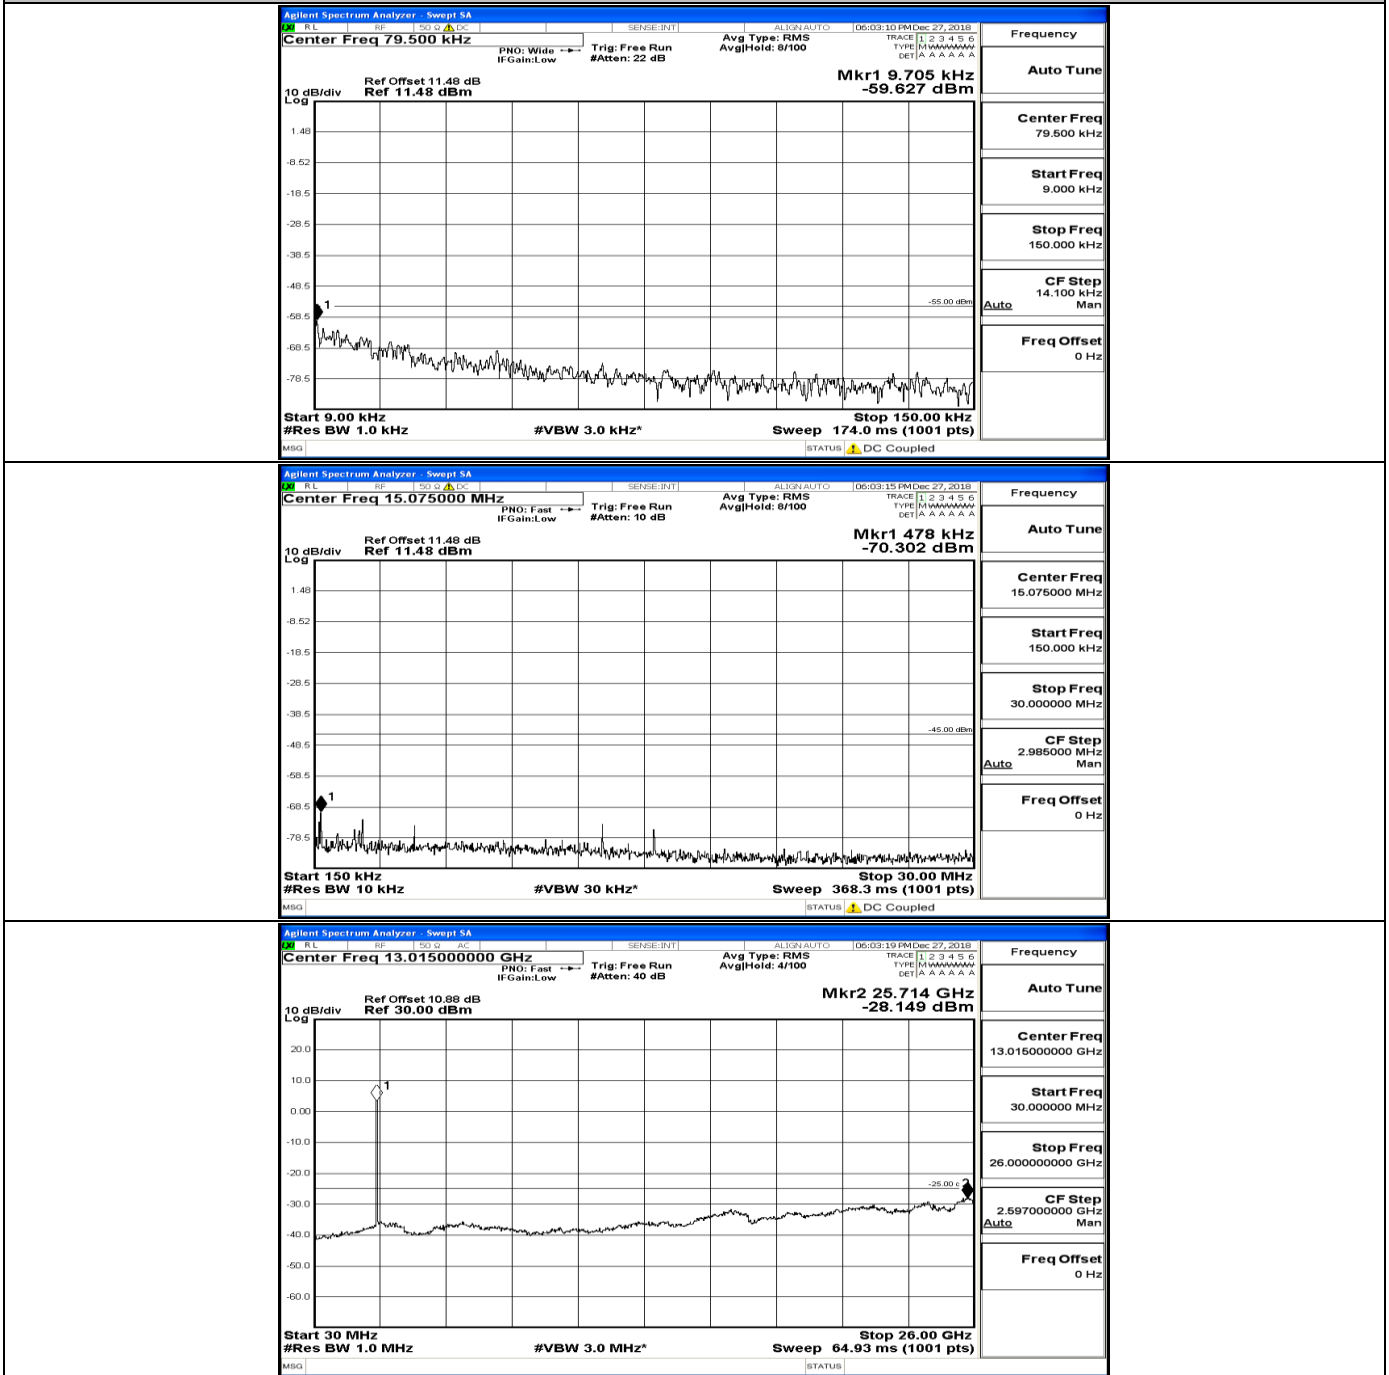

CSE Test Graph(s) (Channel Bandwidth:20 MHz) LCH_QPSK

CSE Test Graph(s) (Channel Bandwidth:20 MHz)_MCH_QPSK

CSE Test Graph(s) (Channel Bandwidth:20 MHz)_HCH_QPSK

CSE Test Graph(s) (Channel Bandwidth:20 MHz)_LCH_16QAM