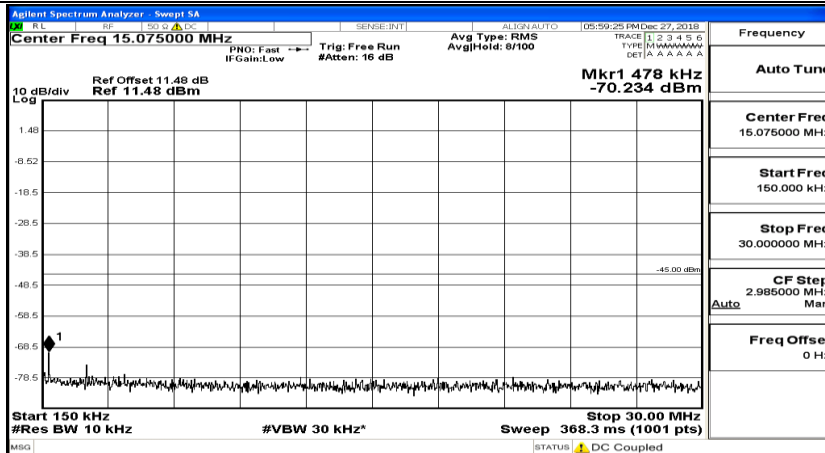

CSE Test Graph(s) (Channel Bandwidth: 10 MHz) LCH_QPSK

CSE Test Graph(s) (Channel Bandwidth: 10 MHz)_MCH_QPSK

CSE Test Graph(s) (Channel Bandwidth: 10 MHz)_HCH_QPSK

CSE Test Graph(s) (Channel Bandwidth: 10 MHz)_LCH_16QAM

CSE Test Graph(s) (Channel Bandwidth: 10 MHz)_MCH_16QAM

CSE Test Graph(s) (Channel Bandwidth: 10 MHz)_HCH_16QAM

CSE Test Graph(s) (Channel Bandwidth:15 MHz) LCH_QPSK

CSE Test Graph(s) (Channel Bandwidth:15 MHz)_MCH_QPSK