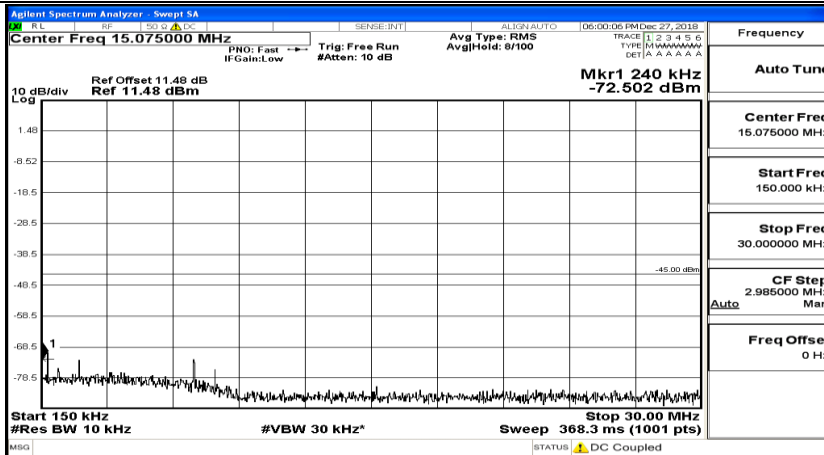

CSE Test Graph(s) (Channel Bandwidth: 10 MHz) LCH_QPSK

CSE Test Graph(s) (Channel Bandwidth: 10 MHz)_MCH_QPSK

CSE Test Graph(s) (Channel Bandwidth: 10 MHz)_HCH_QPSK

CSE Test Graph(s) (Channel Bandwidth: 10 MHz)_LCH_16QAM

CSE Test Graph(s) (Channel Bandwidth: 10 MHz)_MCH_16QAM

CSE Test Graph(s) (Channel Bandwidth: 10 MHz)_HCH_16QAM

CSE Test Graph(s) (Channel Bandwidth:15 MHz) LCH_QPSK

CSE Test Graph(s) (Channel Bandwidth:15 MHz)_MCH_QPSK