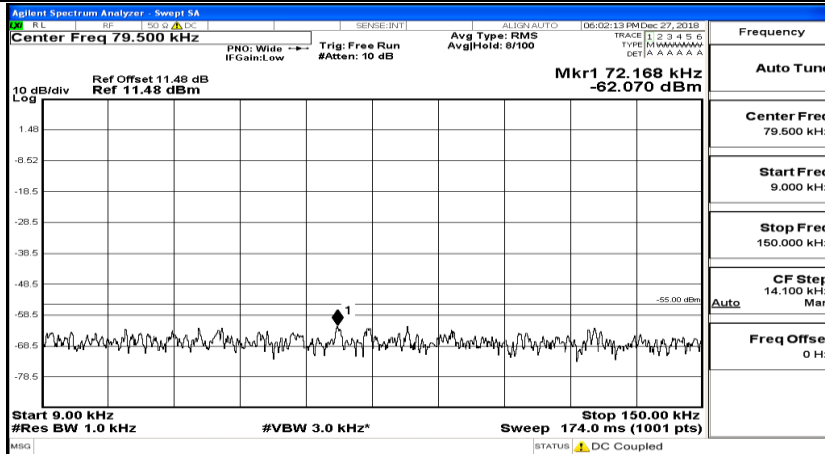

CSE Test Graph(s) (Channel Bandwidth:15 MHz)_HCH_QPSK