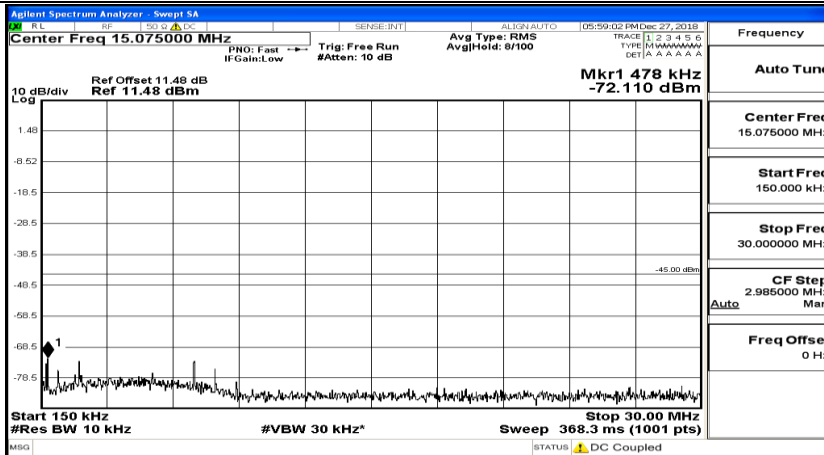

CSE Test Graph(s) (Channel Bandwidth: 5 MHz)_HCH_QPSK

CSE Test Graph(s) (Channel Bandwidth: 5 MHz)_LCH_16QAM

CSE Test Graph(s) (Channel Bandwidth: 5 MHz)_MCH_16QAM

CSE Test Graph(s) (Channel Bandwidth: 5 MHz) _HCH_16QAM

CSE Test Graph(s) (Channel Bandwidth: 10 MHz) LCH_QPSK

CSE Test Graph(s) (Channel Bandwidth: 10 MHz)_MCH_QPSK

CSE Test Graph(s) (Channel Bandwidth: 10 MHz)_HCH_QPSK

CSE Test Graph(s) (Channel Bandwidth: 10 MHz)_LCH_16QAM