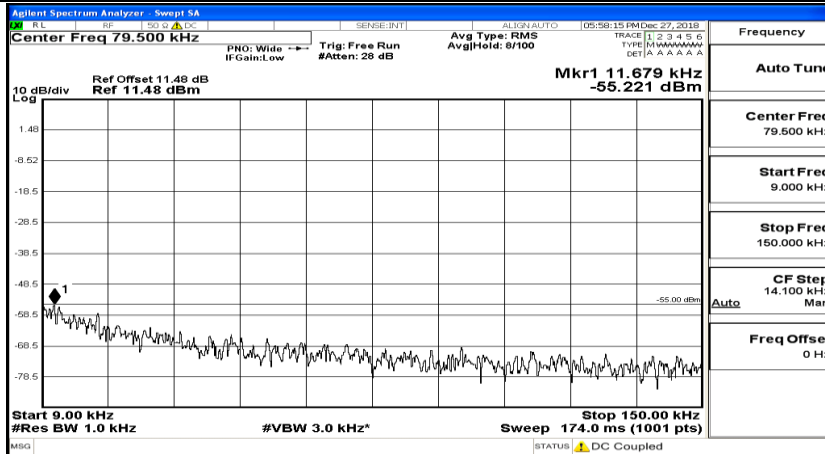

CSE Test Graph(s) (Channel Bandwidth: 5 MHz)_HCH_QPSK

CSE Test Graph(s) (Channel Bandwidth: 5 MHz)_LCH_16QAM

CSE Test Graph(s) (Channel Bandwidth: 5 MHz)_MCH_16QAM

CSE Test Graph(s) (Channel Bandwidth: 5 MHz) _HCH_16QAM

CSE Test Graph(s) (Channel Bandwidth: 10 MHz) LCH_QPSK

CSE Test Graph(s) (Channel Bandwidth: 10 MHz)_MCH_QPSK

CSE Test Graph(s) (Channel Bandwidth: 10 MHz)_HCH_QPSK

CSE Test Graph(s) (Channel Bandwidth: 10 MHz)_LCH_16QAM