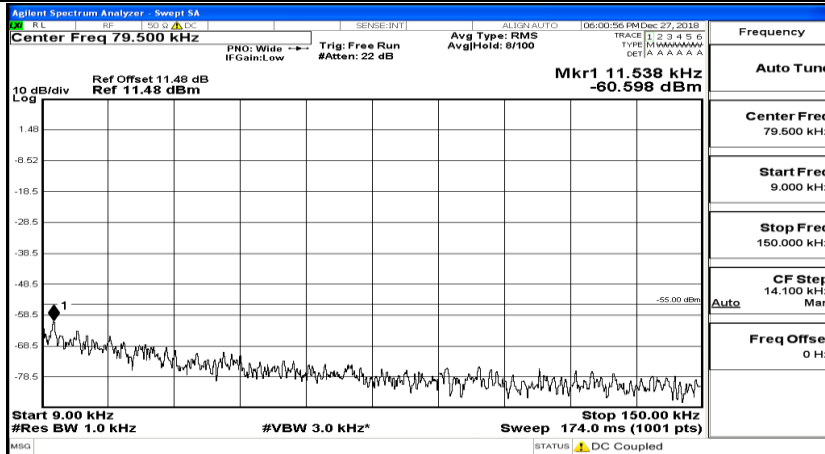

CSE Test Graph(s) (Channel Bandwidth: 10 MHz) LCH_QPSK

CSE Test Graph(s) (Channel Bandwidth: 10 MHz)_MCH_QPSK

CSE Test Graph(s) (Channel Bandwidth: 10 MHz)_HCH_QPSK

CSE Test Graph(s) (Channel Bandwidth: 10 MHz)_LCH_16QAM

CSE Test Graph(s) (Channel Bandwidth: 10 MHz)_MCH_16QAM

CSE Test Graph(s) (Channel Bandwidth: 10 MHz)_HCH_16QAM

CSE Test Graph(s) (Channel Bandwidth:15 MHz) LCH_QPSK

CSE Test Graph(s) (Channel Bandwidth:15 MHz)_MCH_QPSK