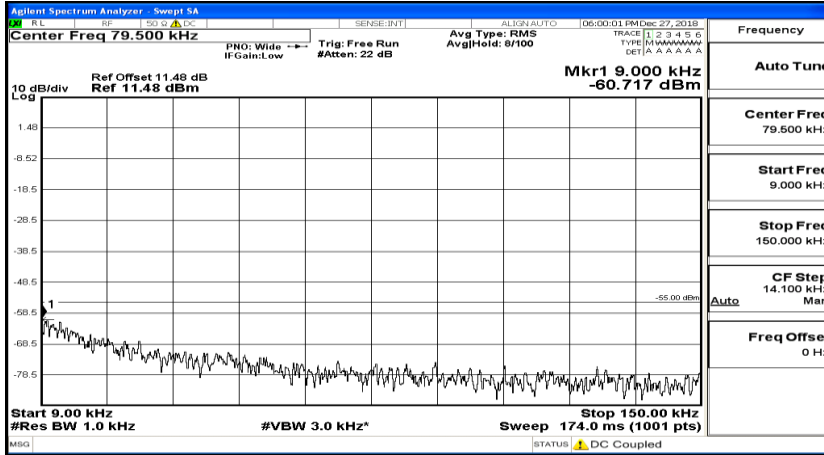

CSE Test Graph(s) (Channel Bandwidth: 10 MHz) LCH_QPSK

CSE Test Graph(s) (Channel Bandwidth: 10 MHz)_MCH_QPSK

CSE Test Graph(s) (Channel Bandwidth: 10 MHz)_HCH_QPSK

CSE Test Graph(s) (Channel Bandwidth: 10 MHz)_LCH_16QAM

CSE Test Graph(s) (Channel Bandwidth: 10 MHz)_MCH_16QAM

CSE Test Graph(s) (Channel Bandwidth: 10 MHz)_HCH_16QAM

CSE Test Graph(s) (Channel Bandwidth:15 MHz) LCH_QPSK

CSE Test Graph(s) (Channel Bandwidth:15 MHz)_MCH_QPSK