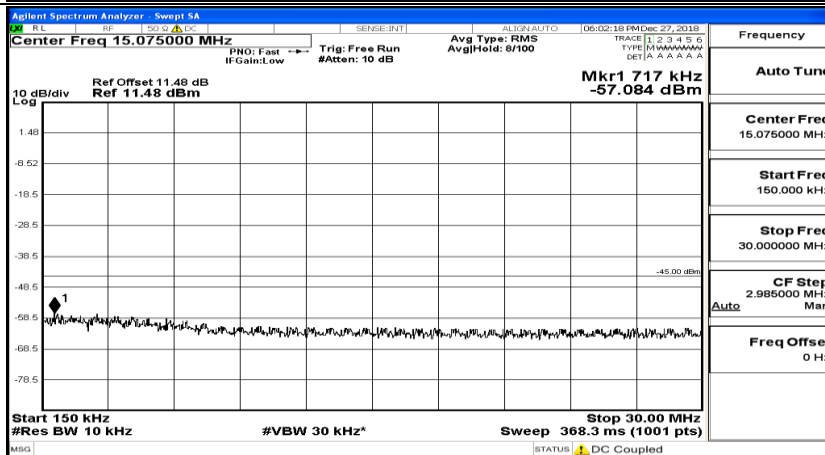

CSE Test Graph(s) (Channel Bandwidth:15 MHz)_HCH_QPSK