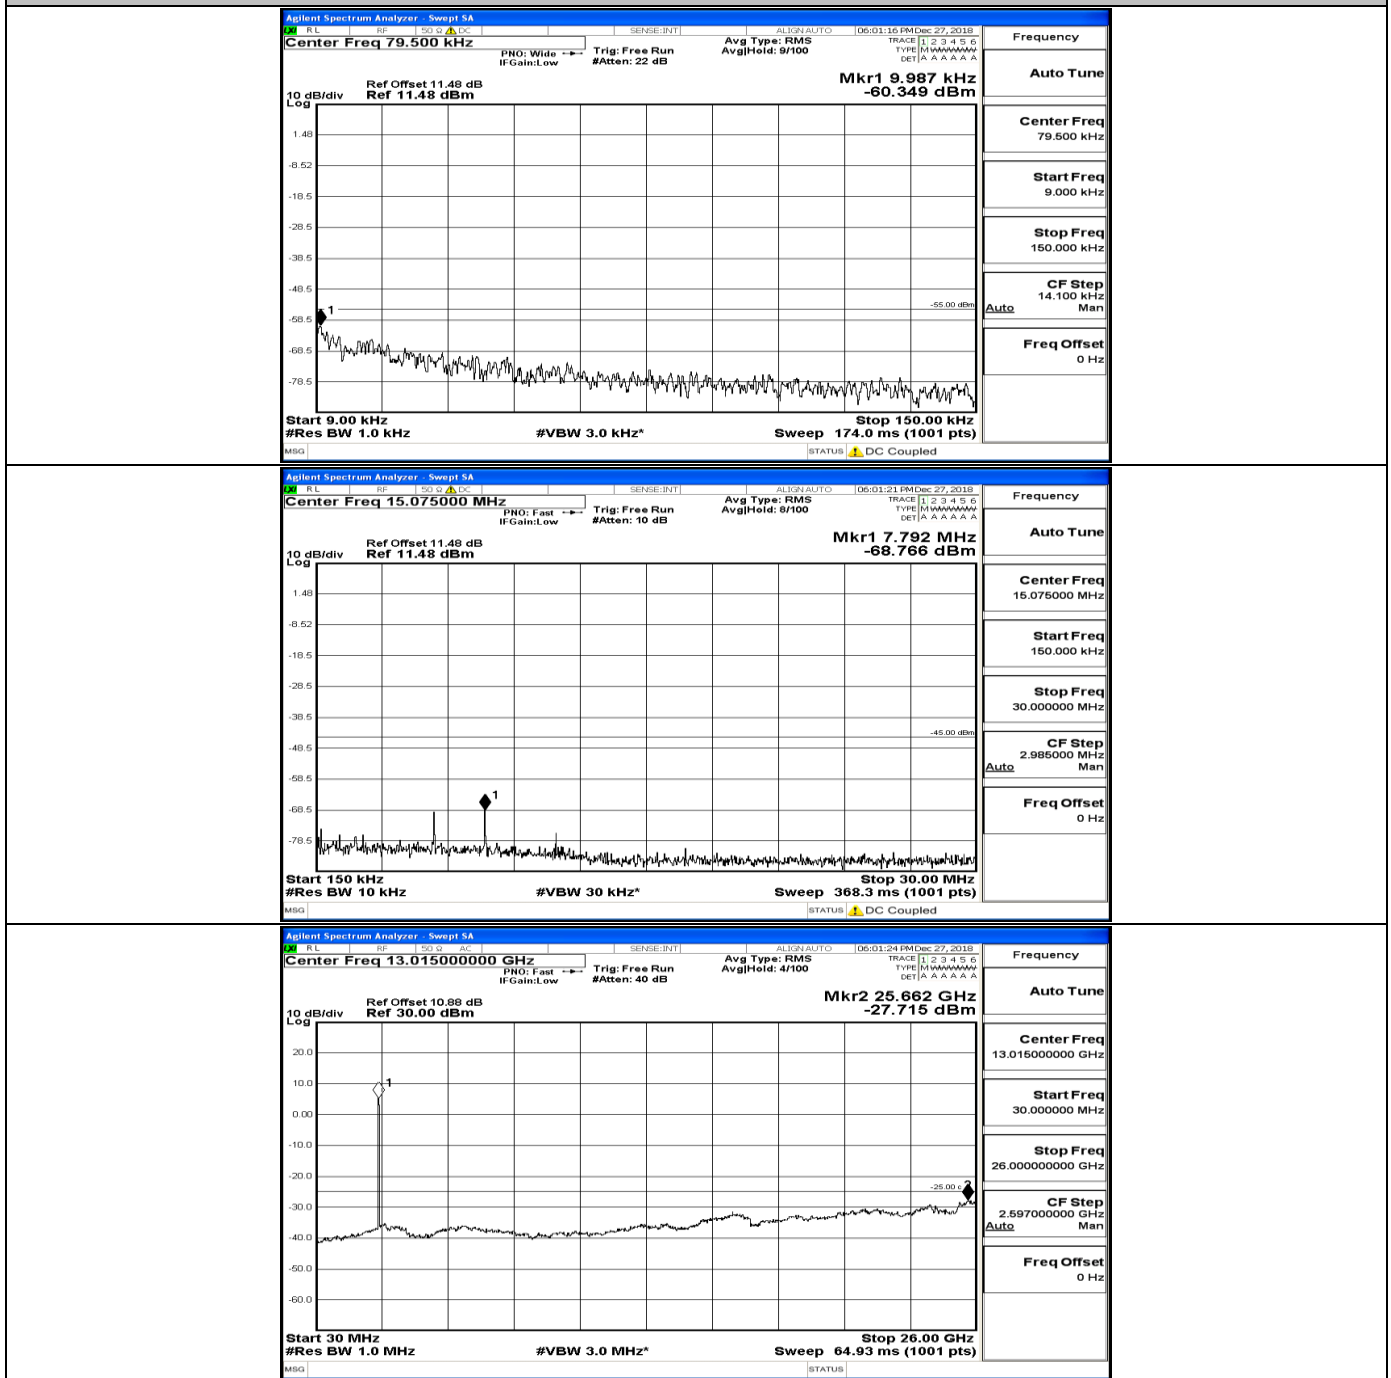

CSE Test Graph(s) (Channel Bandwidth:15 MHz)_LCH_16QAM