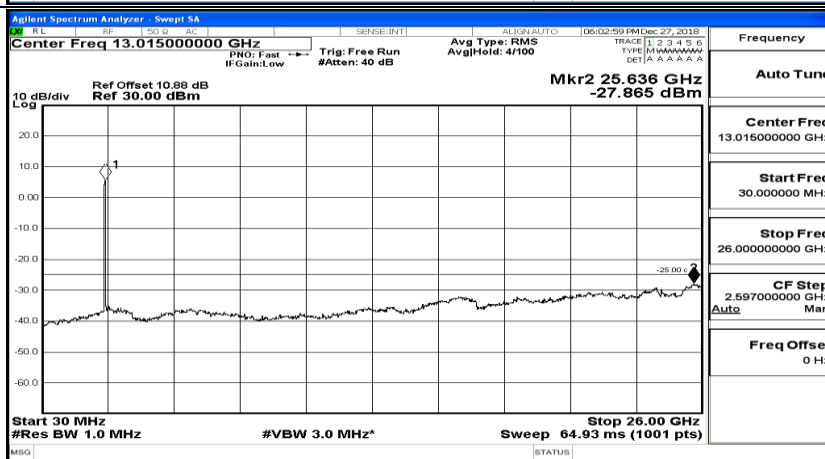

CSE Test Graph(s) (Channel Bandwidth:20 MHz) LCH_QPSK