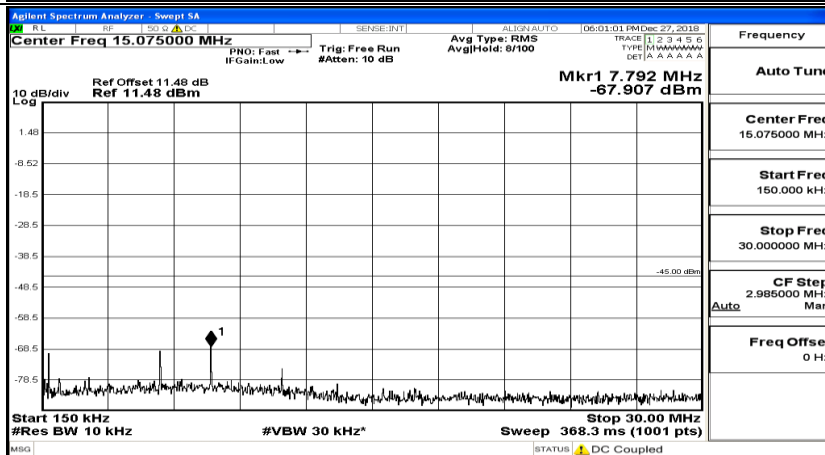

CSE Test Graph(s) (Channel Bandwidth: 10 MHz) LCH_QPSK

CSE Test Graph(s) (Channel Bandwidth: 10 MHz)_MCH_QPSK

CSE Test Graph(s) (Channel Bandwidth: 10 MHz)_HCH_QPSK

CSE Test Graph(s) (Channel Bandwidth: 10 MHz)_LCH_16QAM

CSE Test Graph(s) (Channel Bandwidth: 10 MHz)_MCH_16QAM

CSE Test Graph(s) (Channel Bandwidth: 10 MHz)_HCH_16QAM

CSE Test Graph(s) (Channel Bandwidth:15 MHz) LCH_QPSK

CSE Test Graph(s) (Channel Bandwidth:15 MHz)_MCH_QPSK