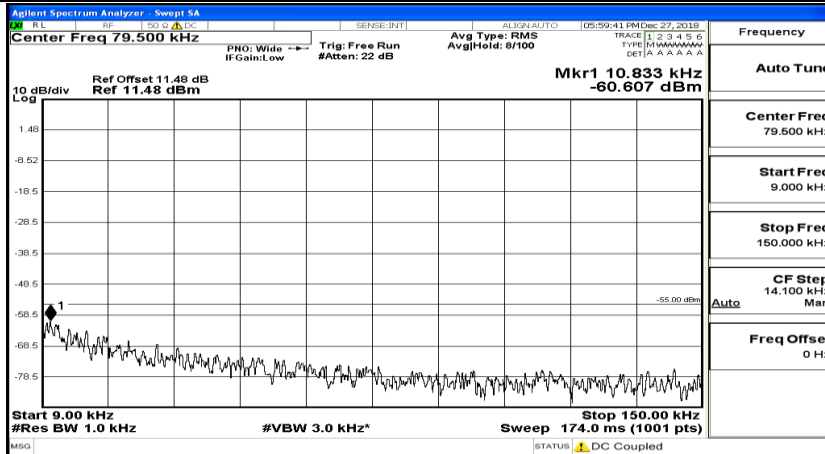

CSE Test Graph(s) (Channel Bandwidth: 5 MHz)_HCH_QPSK

CSE Test Graph(s) (Channel Bandwidth: 5 MHz)_LCH_16QAM

CSE Test Graph(s) (Channel Bandwidth: 5 MHz)_MCH_16QAM

CSE Test Graph(s) (Channel Bandwidth: 5 MHz) _HCH_16QAM

CSE Test Graph(s) (Channel Bandwidth: 10 MHz) LCH_QPSK

CSE Test Graph(s) (Channel Bandwidth: 10 MHz)_MCH_QPSK

CSE Test Graph(s) (Channel Bandwidth: 10 MHz)_HCH_QPSK

CSE Test Graph(s) (Channel Bandwidth: 10 MHz)_LCH_16QAM