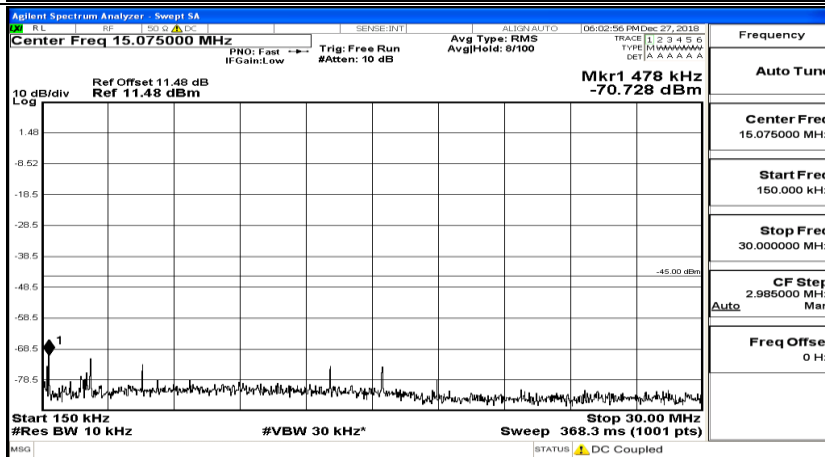

CSE Test Graph(s) (Channel Bandwidth:20 MHz) LCH_QPSK