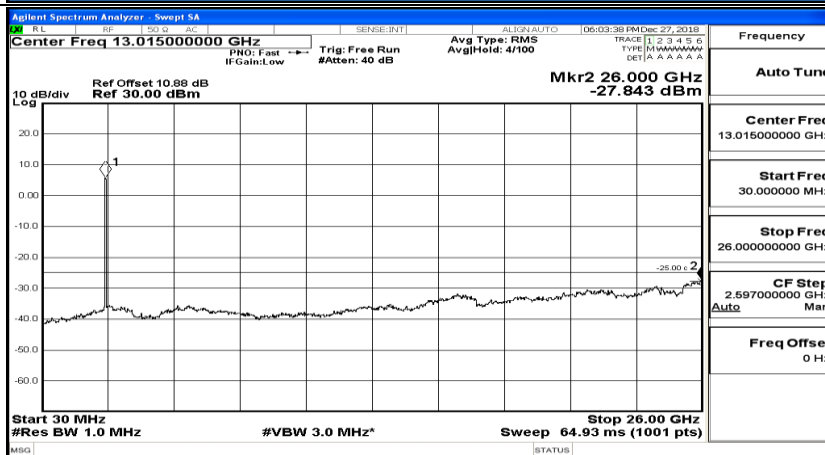

CSE Test Graph(s) (Channel Bandwidth:20 MHz)_MCH_QPSK