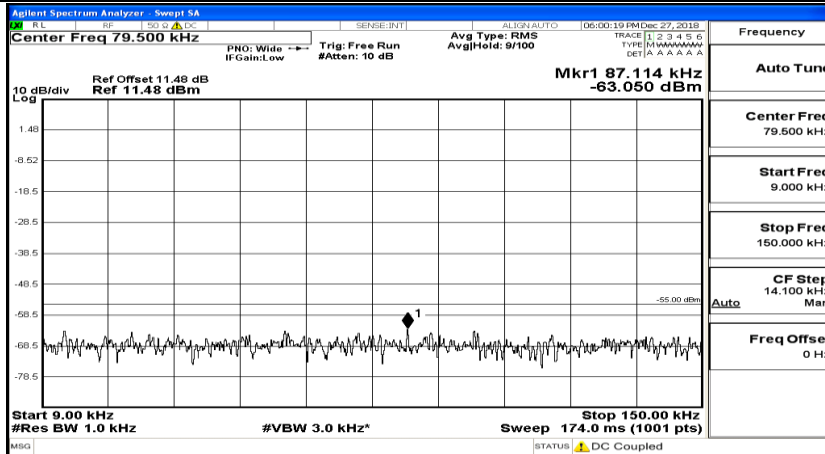

CSE Test Graph(s) (Channel Bandwidth: 5 MHz)_HCH_QPSK

CSE Test Graph(s) (Channel Bandwidth: 5 MHz)_LCH_16QAM

CSE Test Graph(s) (Channel Bandwidth: 5 MHz)_MCH_16QAM

CSE Test Graph(s) (Channel Bandwidth: 5 MHz) _HCH_16QAM

CSE Test Graph(s) (Channel Bandwidth: 10 MHz) LCH_QPSK

CSE Test Graph(s) (Channel Bandwidth: 10 MHz)_MCH_QPSK

CSE Test Graph(s) (Channel Bandwidth: 10 MHz)_HCH_QPSK

CSE Test Graph(s) (Channel Bandwidth: 10 MHz)_LCH_16QAM