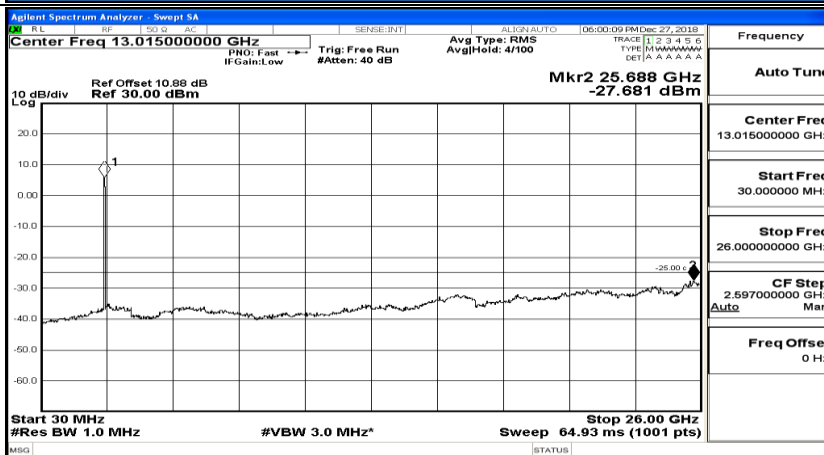

CSE Test Graph(s) (Channel Bandwidth: 10 MHz) LCH_QPSK

CSE Test Graph(s) (Channel Bandwidth: 10 MHz)_MCH_QPSK

CSE Test Graph(s) (Channel Bandwidth: 10 MHz)_HCH_QPSK

CSE Test Graph(s) (Channel Bandwidth: 10 MHz)_LCH_16QAM

CSE Test Graph(s) (Channel Bandwidth: 10 MHz)_MCH_16QAM

CSE Test Graph(s) (Channel Bandwidth: 10 MHz)_HCH_16QAM

CSE Test Graph(s) (Channel Bandwidth:15 MHz) LCH_QPSK

CSE Test Graph(s) (Channel Bandwidth:15 MHz)_MCH_QPSK