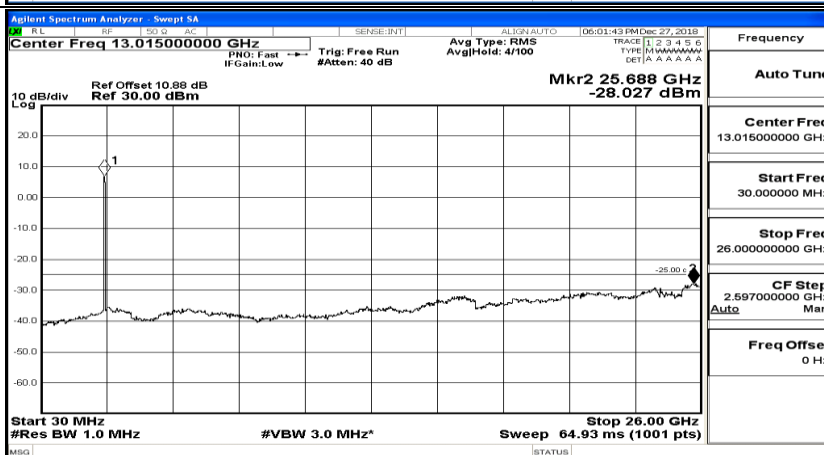

CSE Test Graph(s) (Channel Bandwidth: 10 MHz)_MCH_16QAM

CSE Test Graph(s) (Channel Bandwidth: 10 MHz)_HCH_16QAM

CSE Test Graph(s) (Channel Bandwidth:15 MHz) LCH_QPSK

CSE Test Graph(s) (Channel Bandwidth:15 MHz)_MCH_QPSK