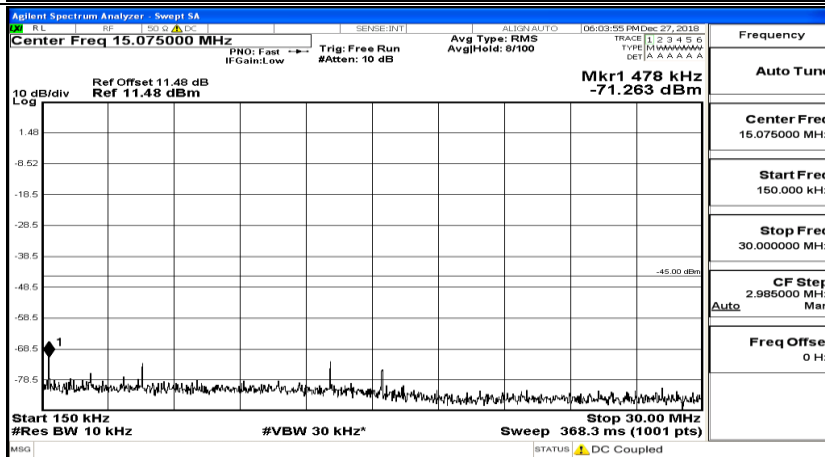

CSE Test Graph(s) (Channel Bandwidth:20 MHz)_MCH_16QAM