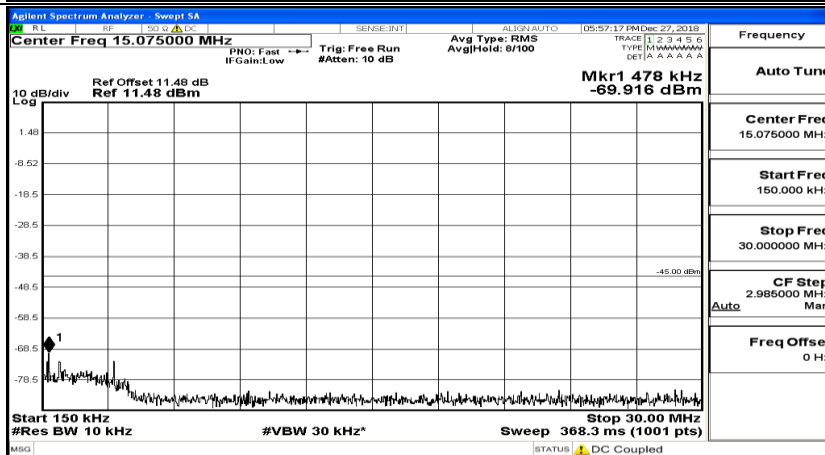

CSE Test Graph(s) (Channel Bandwidth: 5 MHz)_HCH_QPSK

CSE Test Graph(s) (Channel Bandwidth: 5 MHz)_LCH_16QAM

CSE Test Graph(s) (Channel Bandwidth: 5 MHz)_MCH_16QAM

CSE Test Graph(s) (Channel Bandwidth: 5 MHz) _HCH_16QAM

CSE Test Graph(s) (Channel Bandwidth: 10 MHz) LCH_QPSK

CSE Test Graph(s) (Channel Bandwidth: 10 MHz)_MCH_QPSK

CSE Test Graph(s) (Channel Bandwidth: 10 MHz)_HCH_QPSK

CSE Test Graph(s) (Channel Bandwidth: 10 MHz)_LCH_16QAM