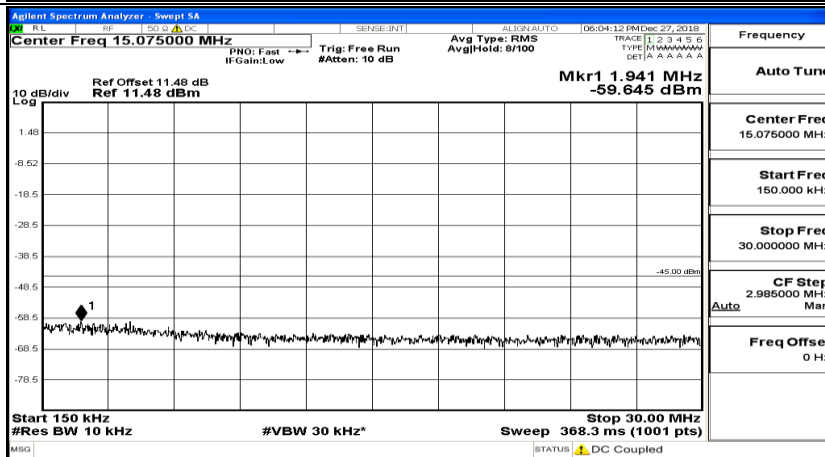

CSE Test Graph(s) (Channel Bandwidth:20 MHz)_HCH_QPSK