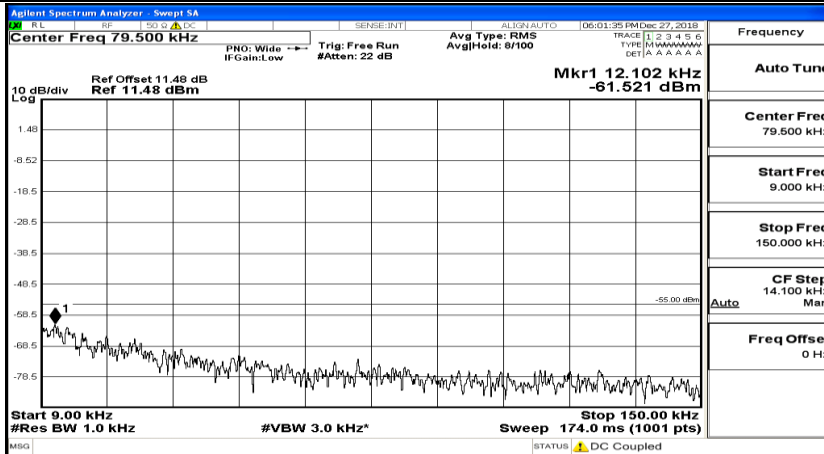

CSE Test Graph(s) (Channel Bandwidth: 10 MHz)_MCH_16QAM

CSE Test Graph(s) (Channel Bandwidth: 10 MHz)_HCH_16QAM

CSE Test Graph(s) (Channel Bandwidth:15 MHz) LCH_QPSK

CSE Test Graph(s) (Channel Bandwidth:15 MHz)_MCH_QPSK