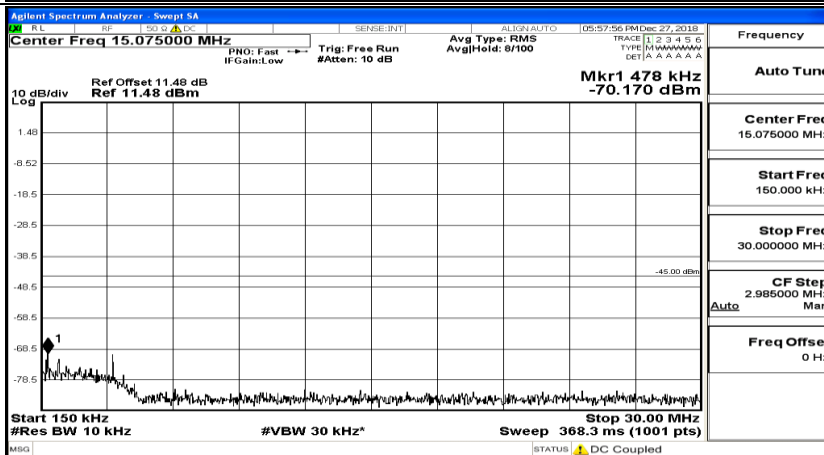

CSE Test Graph(s) (Channel Bandwidth: 5 MHz)_HCH_QPSK

CSE Test Graph(s) (Channel Bandwidth: 5 MHz)_LCH_16QAM

CSE Test Graph(s) (Channel Bandwidth: 5 MHz)_MCH_16QAM

CSE Test Graph(s) (Channel Bandwidth: 5 MHz) _HCH_16QAM

CSE Test Graph(s) (Channel Bandwidth: 10 MHz) LCH_QPSK

CSE Test Graph(s) (Channel Bandwidth: 10 MHz)_MCH_QPSK

CSE Test Graph(s) (Channel Bandwidth: 10 MHz)_HCH_QPSK

CSE Test Graph(s) (Channel Bandwidth: 10 MHz)_LCH_16QAM