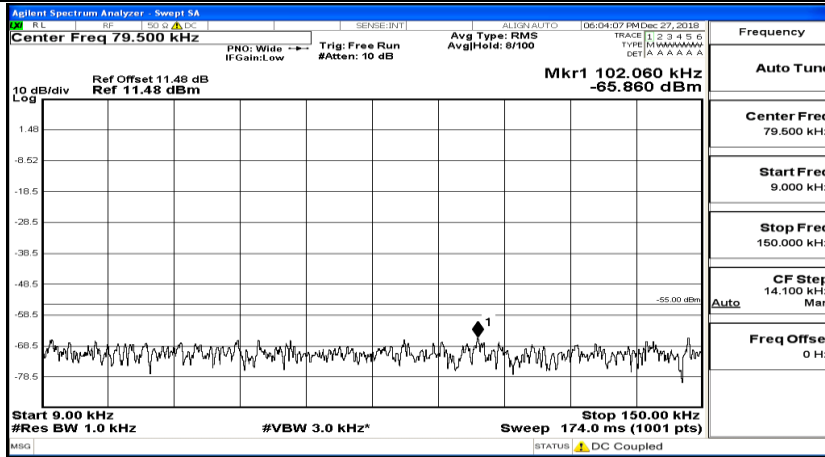

CSE Test Graph(s) (Channel Bandwidth:20 MHz)_HCH_QPSK