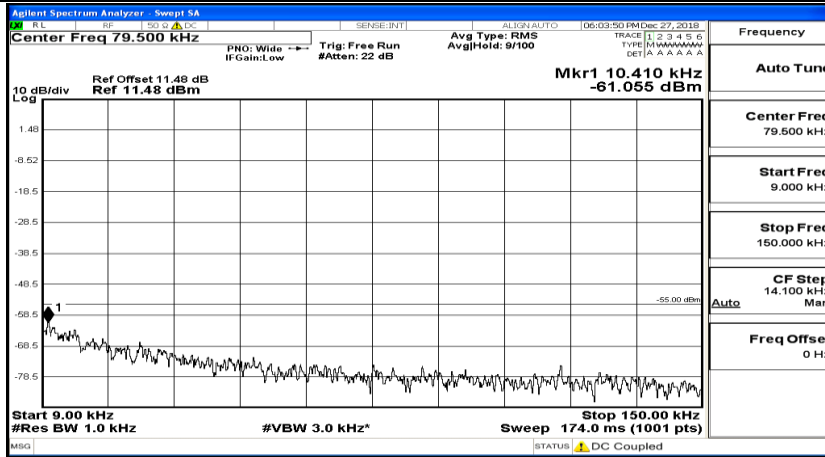

CSE Test Graph(s) (Channel Bandwidth:20 MHz)_MCH_16QAM