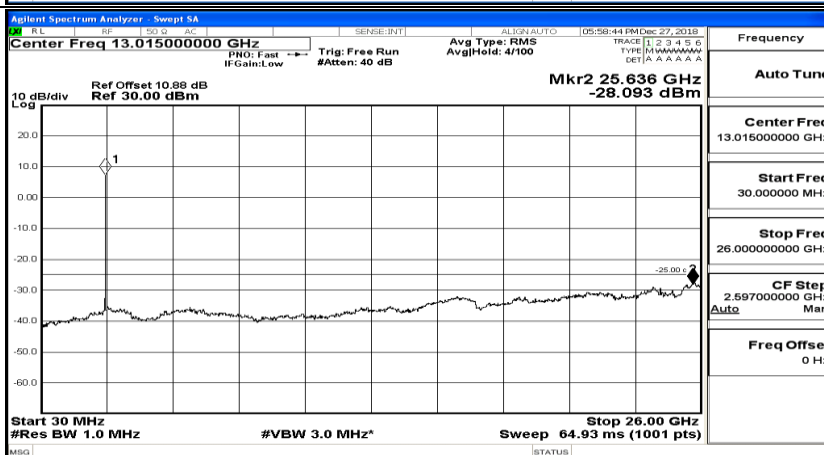

CSE Test Graph(s) (Channel Bandwidth: 5 MHz)_HCH_QPSK

CSE Test Graph(s) (Channel Bandwidth: 5 MHz)_LCH_16QAM

CSE Test Graph(s) (Channel Bandwidth: 5 MHz)_MCH_16QAM

CSE Test Graph(s) (Channel Bandwidth: 5 MHz) _HCH_16QAM

CSE Test Graph(s) (Channel Bandwidth: 10 MHz) LCH_QPSK

CSE Test Graph(s) (Channel Bandwidth: 10 MHz)_MCH_QPSK

CSE Test Graph(s) (Channel Bandwidth: 10 MHz)_HCH_QPSK

CSE Test Graph(s) (Channel Bandwidth: 10 MHz)_LCH_16QAM