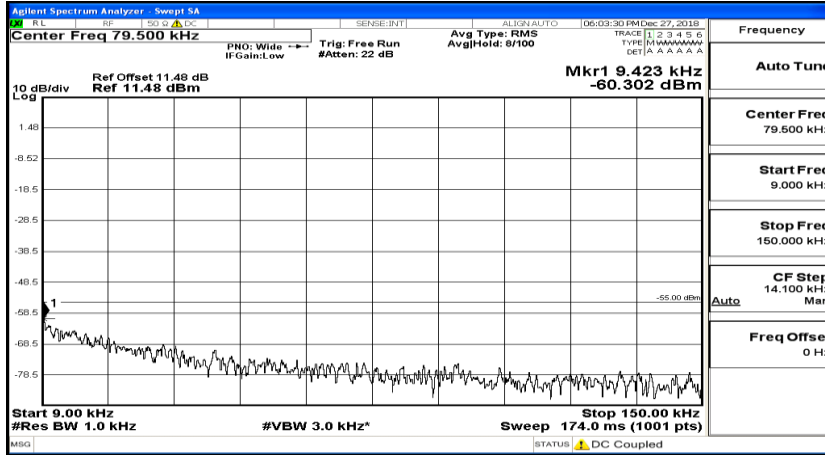

CSE Test Graph(s) (Channel Bandwidth:20 MHz)_MCH_QPSK