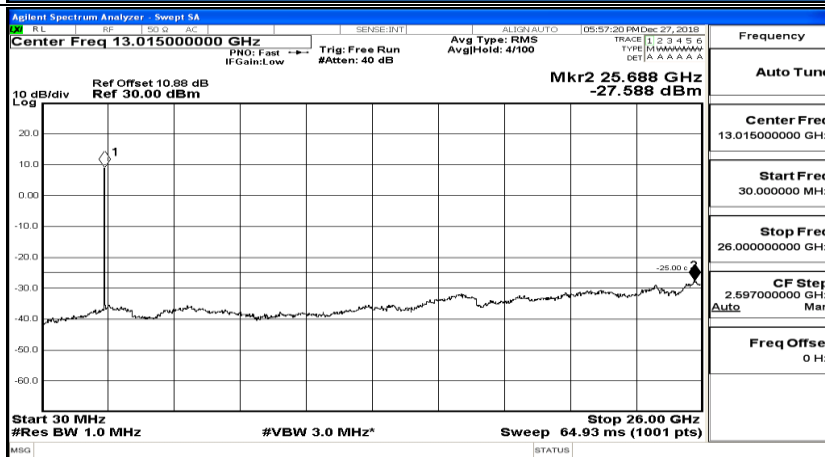

CSE Test Graph(s) (Channel Bandwidth: 5 MHz)_HCH_QPSK

CSE Test Graph(s) (Channel Bandwidth: 5 MHz)_LCH_16QAM

CSE Test Graph(s) (Channel Bandwidth: 5 MHz)_MCH_16QAM

CSE Test Graph(s) (Channel Bandwidth: 5 MHz) _HCH_16QAM

CSE Test Graph(s) (Channel Bandwidth: 10 MHz) LCH_QPSK

CSE Test Graph(s) (Channel Bandwidth: 10 MHz)_MCH_QPSK

CSE Test Graph(s) (Channel Bandwidth: 10 MHz)_HCH_QPSK

CSE Test Graph(s) (Channel Bandwidth: 10 MHz)_LCH_16QAM