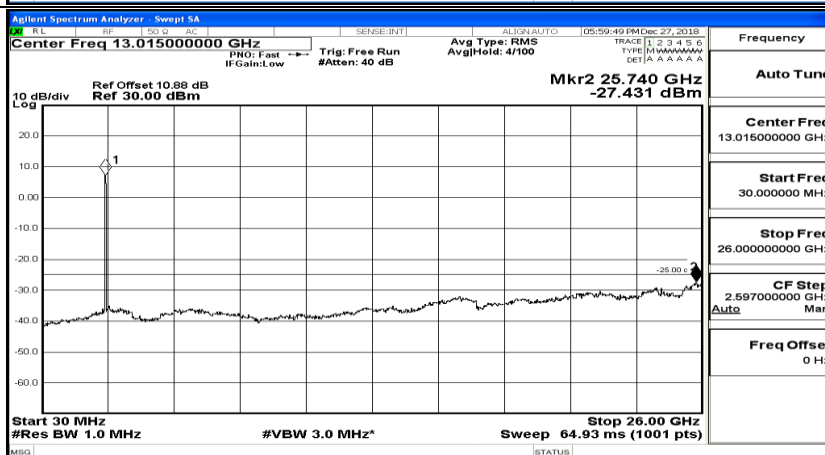

CSE Test Graph(s) (Channel Bandwidth: 5 MHz)_HCH_QPSK

CSE Test Graph(s) (Channel Bandwidth: 5 MHz)_LCH_16QAM

CSE Test Graph(s) (Channel Bandwidth: 5 MHz)_MCH_16QAM

CSE Test Graph(s) (Channel Bandwidth: 5 MHz) _HCH_16QAM

CSE Test Graph(s) (Channel Bandwidth: 10 MHz) LCH_QPSK

CSE Test Graph(s) (Channel Bandwidth: 10 MHz)_MCH_QPSK

CSE Test Graph(s) (Channel Bandwidth: 10 MHz)_HCH_QPSK

CSE Test Graph(s) (Channel Bandwidth: 10 MHz)_LCH_16QAM