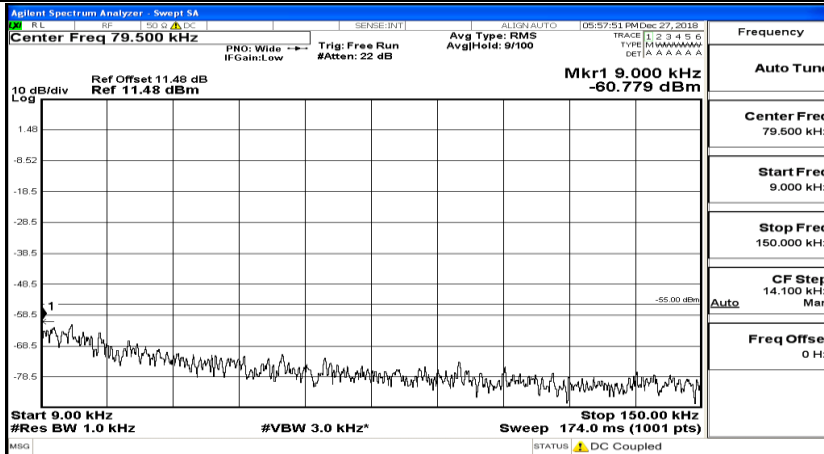

CSE Test Graph(s) (Channel Bandwidth: 5 MHz)_HCH_QPSK

CSE Test Graph(s) (Channel Bandwidth: 5 MHz)_LCH_16QAM

CSE Test Graph(s) (Channel Bandwidth: 5 MHz)_MCH_16QAM

CSE Test Graph(s) (Channel Bandwidth: 5 MHz) _HCH_16QAM

CSE Test Graph(s) (Channel Bandwidth: 10 MHz) LCH_QPSK

CSE Test Graph(s) (Channel Bandwidth: 10 MHz)_MCH_QPSK

CSE Test Graph(s) (Channel Bandwidth: 10 MHz)_HCH_QPSK

CSE Test Graph(s) (Channel Bandwidth: 10 MHz)_LCH_16QAM