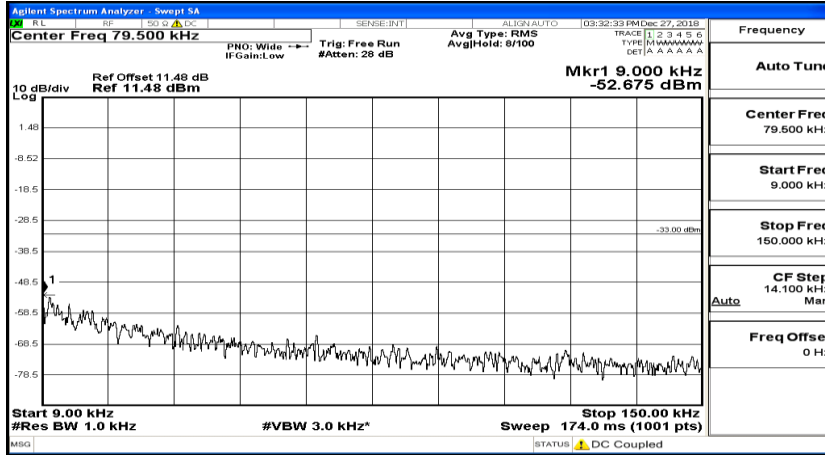

CSE Test Graph(s) (Channel Bandwidth: 10 MHz)_MCH_QPSK