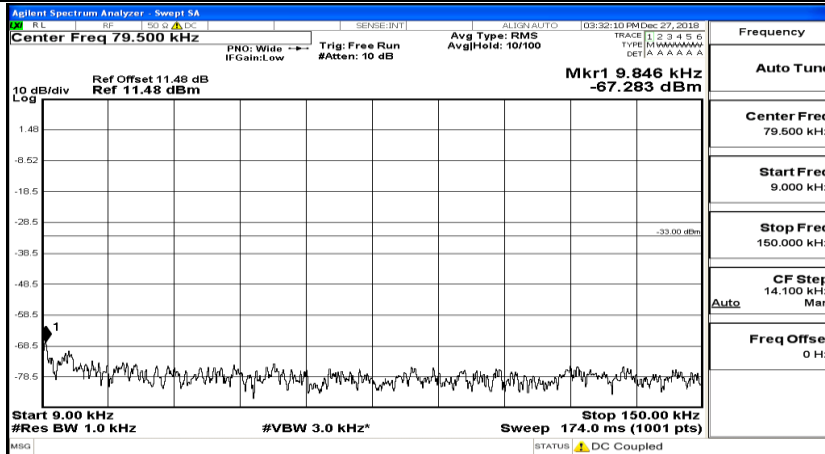

CSE Test Graph(s) (Channel Bandwidth: 10 MHz) LCH_QPSK

CSE Test Graph(s) (Channel Bandwidth: 10 MHz)_MCH_QPSK

CSE Test Graph(s) (Channel Bandwidth: 10 MHz)_HCH_QPSK

CSE Test Graph(s) (Channel Bandwidth: 10 MHz)_LCH_16QAM