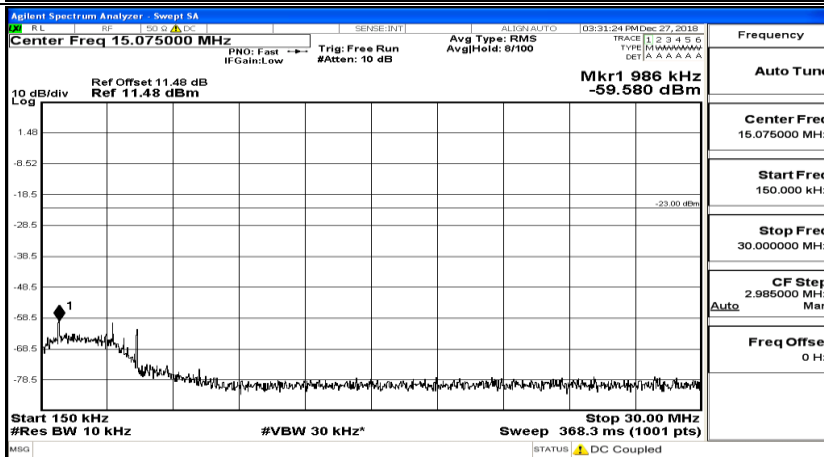

CSE Test Graph(s) (Channel Bandwidth: 5 MHz)_HCH_QPSK