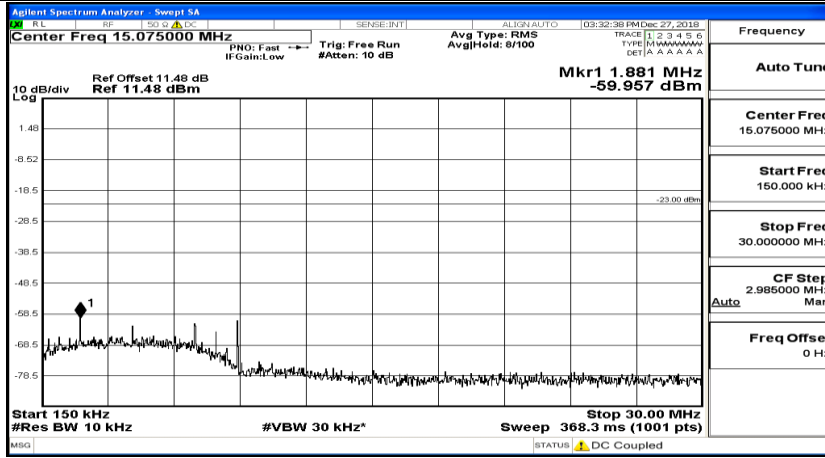

CSE Test Graph(s) (Channel Bandwidth: 10 MHz)_MCH_QPSK