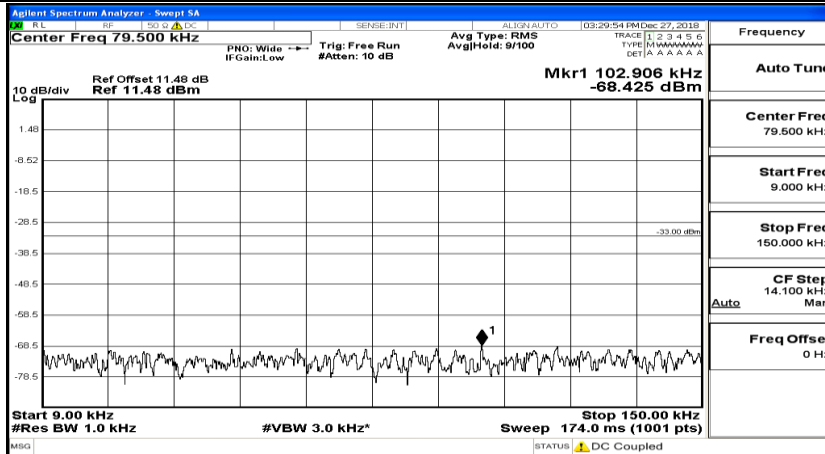

CSE Test Graph(s) (Channel Bandwidth: 3 MHz) _HCH_16QAM