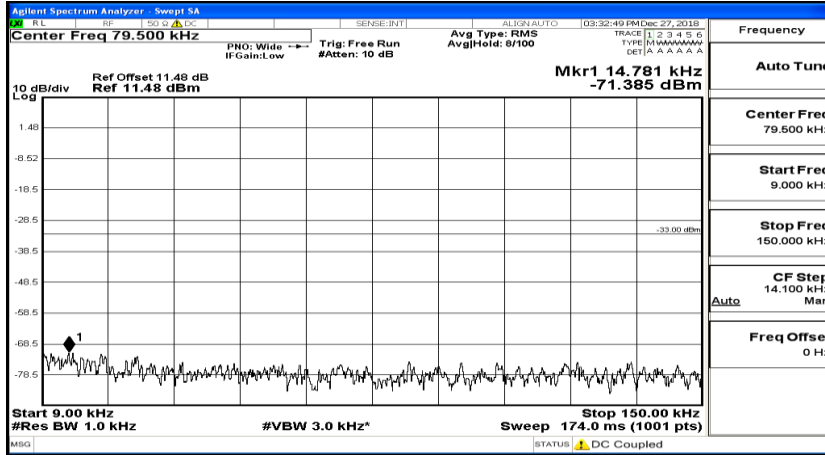

CSE Test Graph(s) (Channel Bandwidth: 10 MHz)_MCH_16QAM