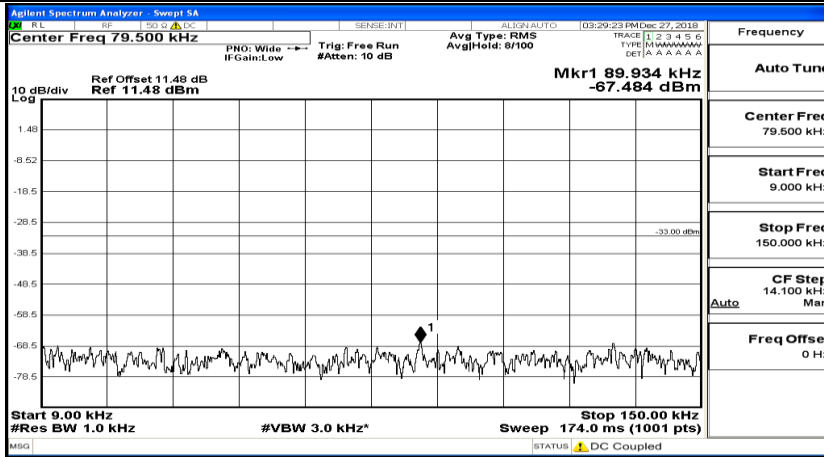

CSE Test Graph(s) (Channel Bandwidth: 1.4 MHz)_MCH_16QAM

CSE Test Graph(s) (Channel Bandwidth: 1.4 MHz)_HCH_16QAM

CSE Test Graph(s) (Channel Bandwidth: 3 MHz)_LCH_QPSK

CSE Test Graph(s) (Channel Bandwidth: 3 MHz)_MCH_QPSK

CSE Test Graph(s) (Channel Bandwidth: 3 MHz)_HCH_QPSK

CSE Test Graph(s) (Channel Bandwidth: 3 MHz)_LCH_16QAM

CSE Test Graph(s) (Channel Bandwidth: 3 MHz)_MCH_16QAM

Frequency
Auto Tune
Center Freq 79.500 kHz
Start Freq 9.000 kHz
Stop Freq 150.000 kHz
CF Step 14.100 kHz Man
Freq Offset 0 Hz