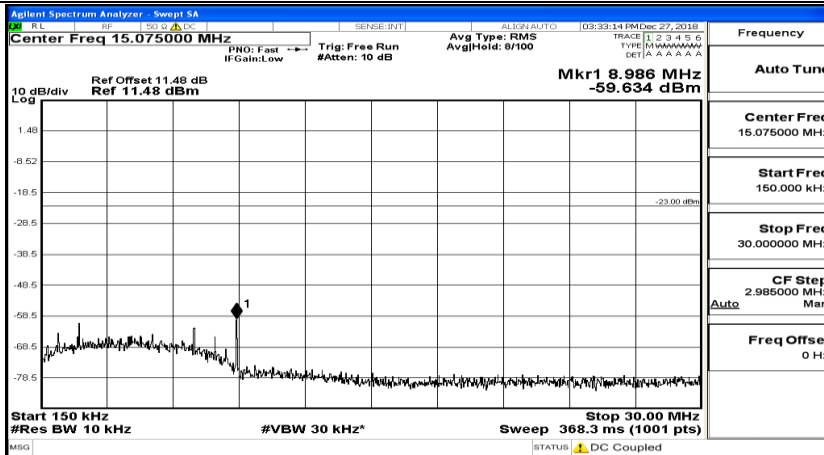

CSE Test Graph(s) (Channel Bandwidth: 10 MHz)_HCH_QPSK