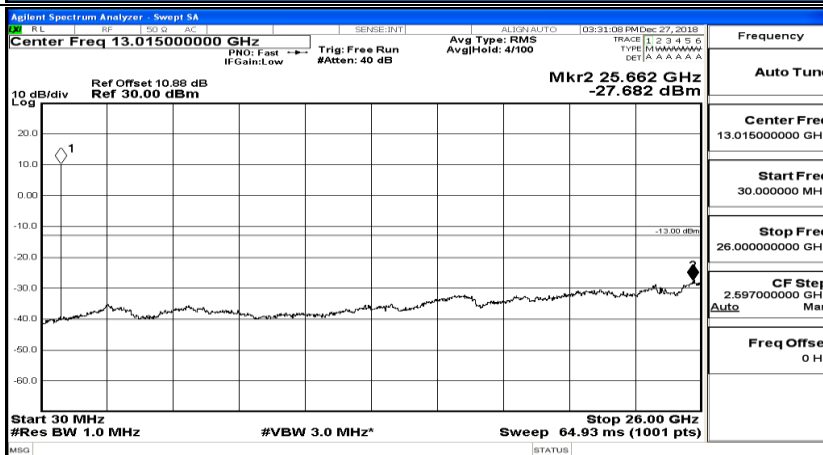

CSE Test Graph(s) (Channel Bandwidth: 5 MHz)_MCH_16QAM