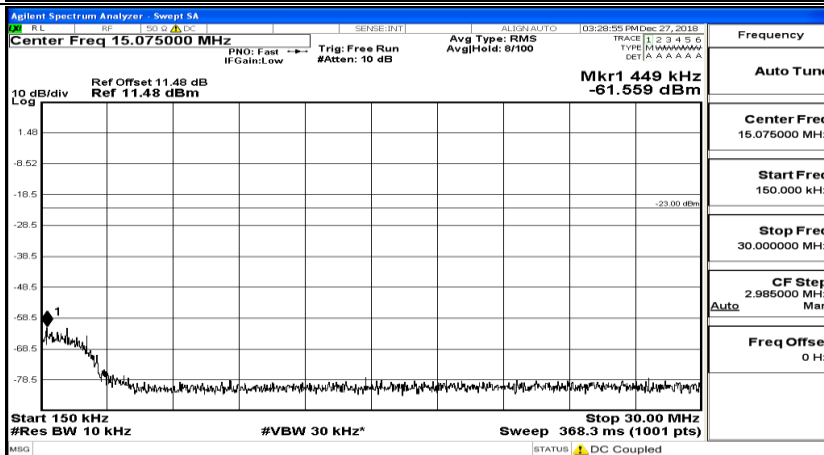

CSE Test Graph(s) (Channel Bandwidth: 1.4 MHz)_MCH_16QAM

CSE Test Graph(s) (Channel Bandwidth: 1.4 MHz)_HCH_16QAM

CSE Test Graph(s) (Channel Bandwidth: 3 MHz)_LCH_QPSK

CSE Test Graph(s) (Channel Bandwidth: 3 MHz)_MCH_QPSK

CSE Test Graph(s) (Channel Bandwidth: 3 MHz)_HCH_QPSK

CSE Test Graph(s) (Channel Bandwidth: 3 MHz)_LCH_16QAM

CSE Test Graph(s) (Channel Bandwidth: 3 MHz)_MCH_16QAM

Frequency
Auto Tune
Center Freq 79.500 kHz
Start Freq 9.000 kHz
Stop Freq 150.000 kHz
CF Step 14.100 kHz Man
Freq Offset 0 Hz