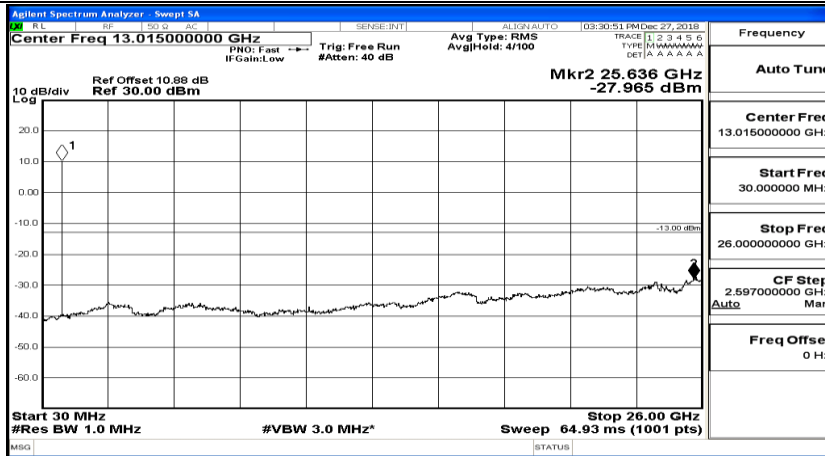

CSE Test Graph(s) (Channel Bandwidth: 3 MHz) _HCH_16QAM

CSE Test Graph(s) (Channel Bandwidth: 5 MHz)_LCH_QPSK

CSE Test Graph(s) (Channel Bandwidth: 5 MHz)_MCH_QPSK

Frequency
Auto Tune
Center Freq 79.500 kHz
Start Freq 9.000 kHz
Stop Freq 150.000 kHz
CF Step 14.100 kHz Man
Auto
Freq Offset 0 Hz

Frequency
Auto Tune
Center Freq 15.075000 MHz
Start Freq 150.000 kHz
Stop Freq 30.000000 MHz
CF Step 2.985000 MHz Man
Auto
Freq Offset 0 Hz

Frequency
Auto Tune
Center Freq 13.015000000 GHz
Start Freq 30.000000 MHz
Stop Freq 26.000000000 GHz
CF Step 2.597000000 GHz Man
Auto
Freq Offset 0 Hz