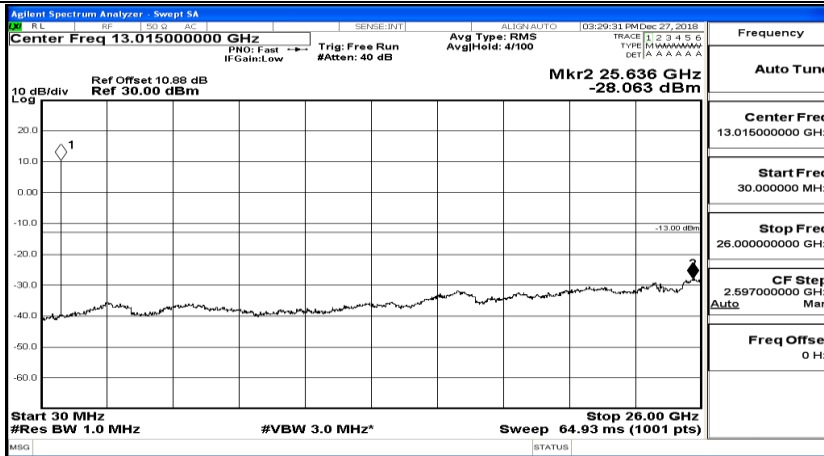

CSE Test Graph(s) (Channel Bandwidth: 3 MHz)_HCH_QPSK

CSE Test Graph(s) (Channel Bandwidth: 3 MHz)_LCH_16QAM

CSE Test Graph(s) (Channel Bandwidth: 3 MHz)_MCH_16QAM

Frequency
Auto Tune
Center Freq 79.500 kHz
Start Freq 9.000 kHz
Stop Freq 150.000 kHz
CF Step 14.100 kHz Man
Freq Offset 0 Hz

Frequency
Auto Tune
Center Freq 15.075000 MHz
Start Freq 150.000 kHz
Stop Freq 30.000000 MHz
CF Step 2.985000 MHz Man
Freq Offset 0 Hz

Frequency
Auto Tune
Center Freq 13.015000000 GHz
Start Freq 30.000000 MHz
Stop Freq 26.000000000 GHz
CF Step 2.597000000 GHz Man
Freq Offset 0 Hz