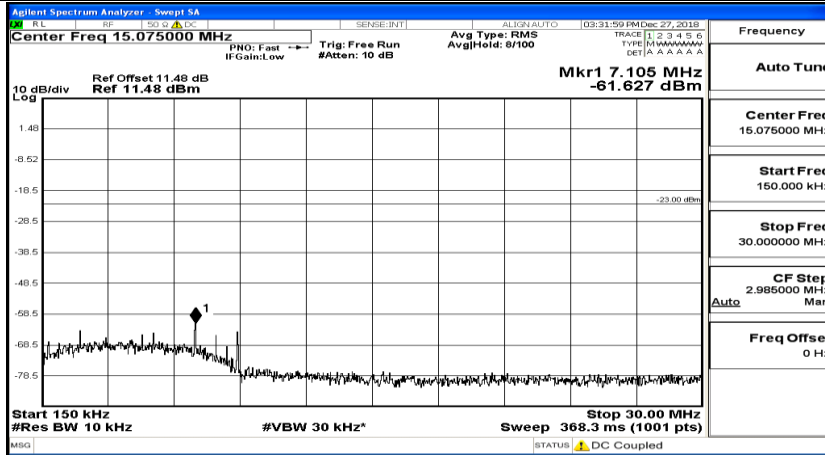

CSE Test Graph(s) (Channel Bandwidth: 10 MHz) LCH_QPSK