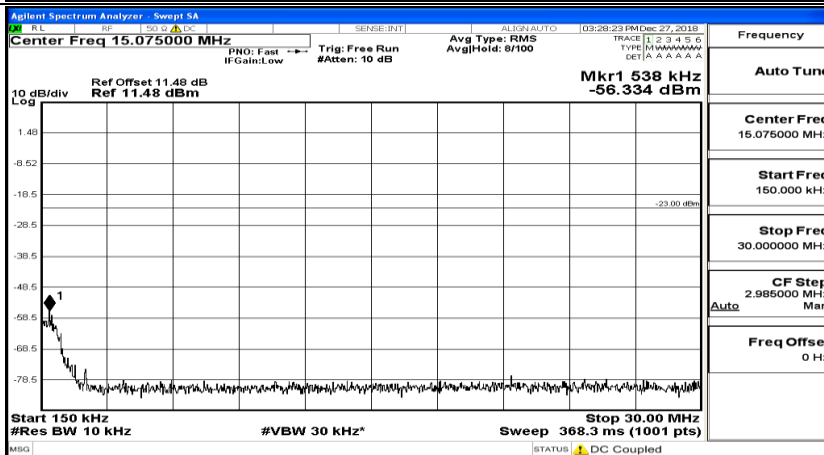

Frequency
Auto Tune
Center Freq 13.015000000 GHz
Start Freq 30.000000 MHz
Stop Freq 26.000000000 GHz
CF Step 2.597000000 GHz Man
Freq Offset 0 Hz

CSE Test Graph(s) (Channel Bandwidth: 1.4 MHz)_LCH_16QAM

CSE Test Graph(s) (Channel Bandwidth: 1.4 MHz)_MCH_16QAM

CSE Test Graph(s) (Channel Bandwidth: 1.4 MHz)_HCH_16QAM

CSE Test Graph(s) (Channel Bandwidth: 3 MHz)_LCH_QPSK

CSE Test Graph(s) (Channel Bandwidth: 3 MHz)_MCH_QPSK