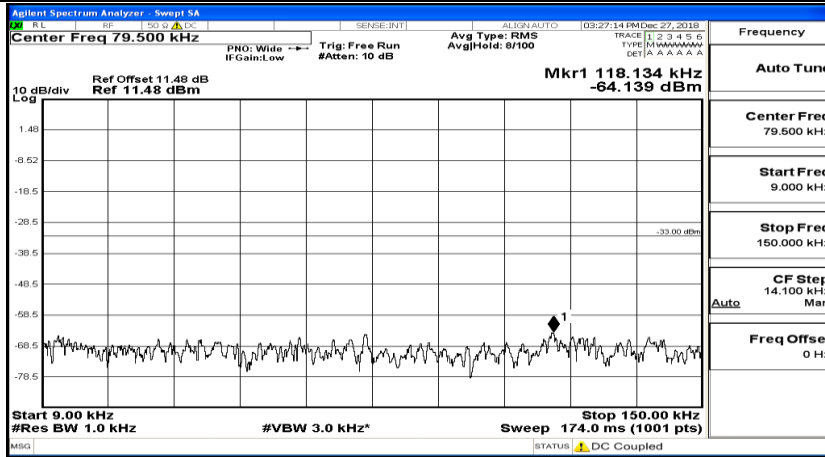

CSE Test Graph(s) (Channel Bandwidth: 1.4 MHz)_HCH_QPSK

Frequency
Auto Tune
Center Freq 79.500 kHz
Start Freq 9.000 kHz
Stop Freq 150.000 kHz
CF Step 14.100 kHz Man
Freq Offset 0 Hz

Frequency
Auto Tune
Center Freq 15.075000 MHz
Start Freq 150.000 kHz
Stop Freq 30.000000 MHz
CF Step 2.985000 MHz Man
Freq Offset 0 Hz

Frequency
Auto Tune
Center Freq 13.015000000 GHz
Start Freq 30.000000 MHz
Stop Freq 26.000000000 GHz
CF Step 2.597000000 GHz Man
Freq Offset 0 Hz

CSE Test Graph(s) (Channel Bandwidth: 1.4 MHz)_LCH_16QAM