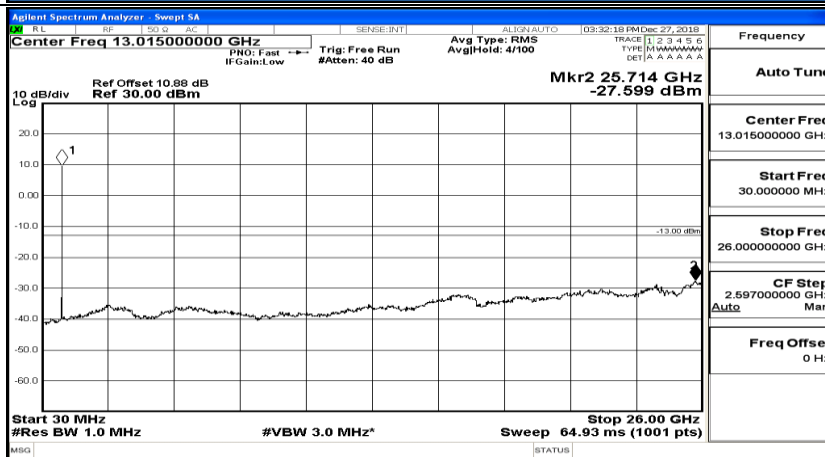

CSE Test Graph(s) (Channel Bandwidth: 10 MHz) LCH_QPSK

CSE Test Graph(s) (Channel Bandwidth: 10 MHz)_MCH_QPSK

CSE Test Graph(s) (Channel Bandwidth: 10 MHz)_HCH_QPSK

CSE Test Graph(s) (Channel Bandwidth: 10 MHz)_LCH_16QAM

CSE Test Graph(s) (Channel Bandwidth: 10 MHz)_MCH_16QAM

CSE Test Graph(s) (Channel Bandwidth: 10 MHz)_HCH_16QAM