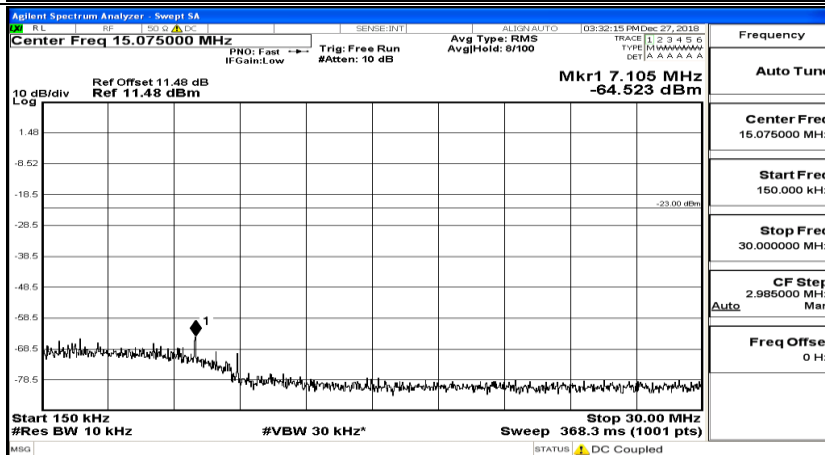

CSE Test Graph(s) (Channel Bandwidth: 10 MHz) LCH_QPSK

CSE Test Graph(s) (Channel Bandwidth: 10 MHz)_MCH_QPSK

CSE Test Graph(s) (Channel Bandwidth: 10 MHz)_HCH_QPSK

CSE Test Graph(s) (Channel Bandwidth: 10 MHz)_LCH_16QAM