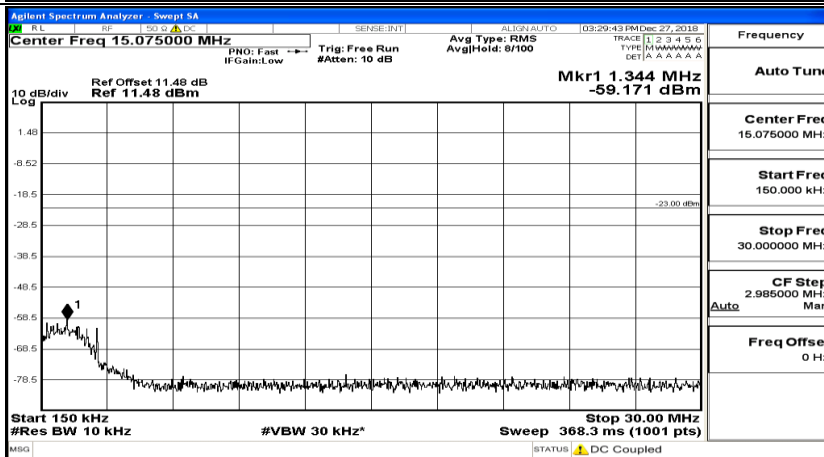

CSE Test Graph(s) (Channel Bandwidth: 1.4 MHz)_MCH_16QAM

CSE Test Graph(s) (Channel Bandwidth: 1.4 MHz)_HCH_16QAM

CSE Test Graph(s) (Channel Bandwidth: 3 MHz)_LCH_QPSK

CSE Test Graph(s) (Channel Bandwidth: 3 MHz)_MCH_QPSK

CSE Test Graph(s) (Channel Bandwidth: 3 MHz)_HCH_QPSK

CSE Test Graph(s) (Channel Bandwidth: 3 MHz)_LCH_16QAM

CSE Test Graph(s) (Channel Bandwidth: 3 MHz)_MCH_16QAM

Frequency
Auto Tune
Center Freq 79.500 kHz
Start Freq 9.000 kHz
Stop Freq 150.000 kHz
CF Step 14.100 kHz Man
Freq Offset 0 Hz