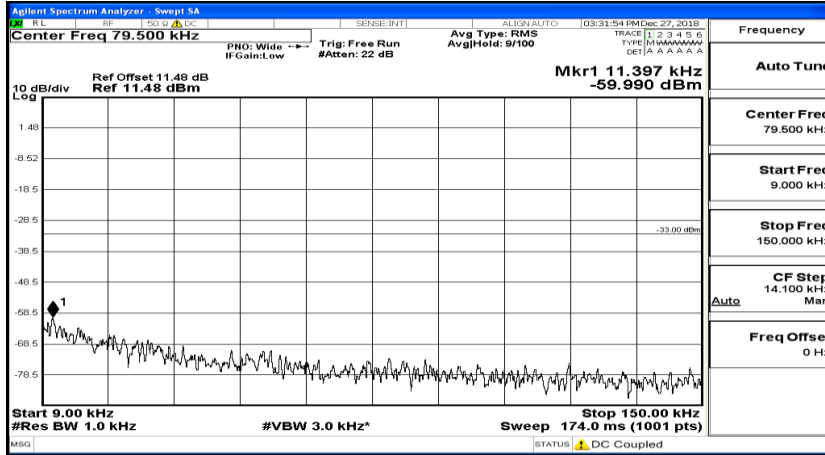

CSE Test Graph(s) (Channel Bandwidth: 10 MHz) LCH_QPSK