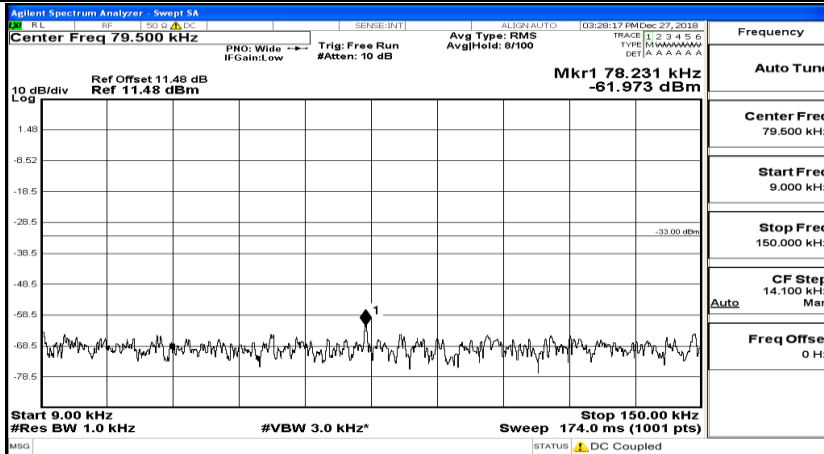

Frequency
Auto Tune
Center Freq 13.015000000 GHz
Start Freq 30.000000 MHz
Stop Freq 26.000000000 GHz
CF Step 2.597000000 GHz Man
Freq Offset 0 Hz

CSE Test Graph(s) (Channel Bandwidth: 1.4 MHz)_LCH_16QAM

CSE Test Graph(s) (Channel Bandwidth: 1.4 MHz)_MCH_16QAM

CSE Test Graph(s) (Channel Bandwidth: 1.4 MHz)_HCH_16QAM

CSE Test Graph(s) (Channel Bandwidth: 3 MHz)_LCH_QPSK

CSE Test Graph(s) (Channel Bandwidth: 3 MHz)_MCH_QPSK