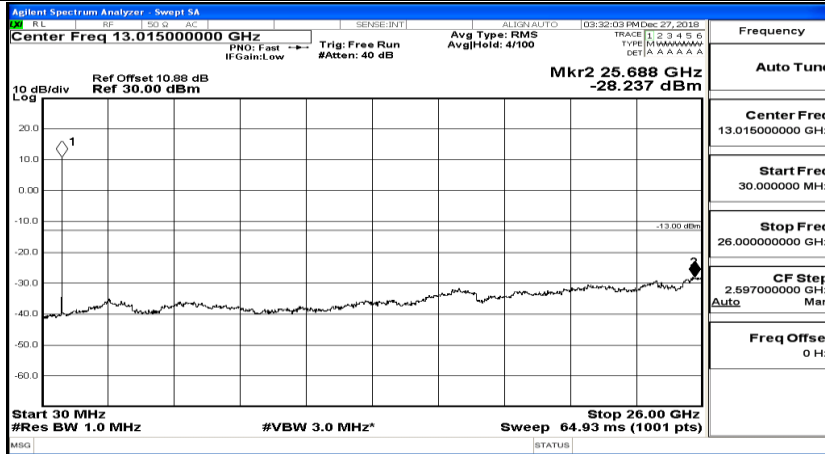

CSE Test Graph(s) (Channel Bandwidth: 10 MHz) LCH_QPSK