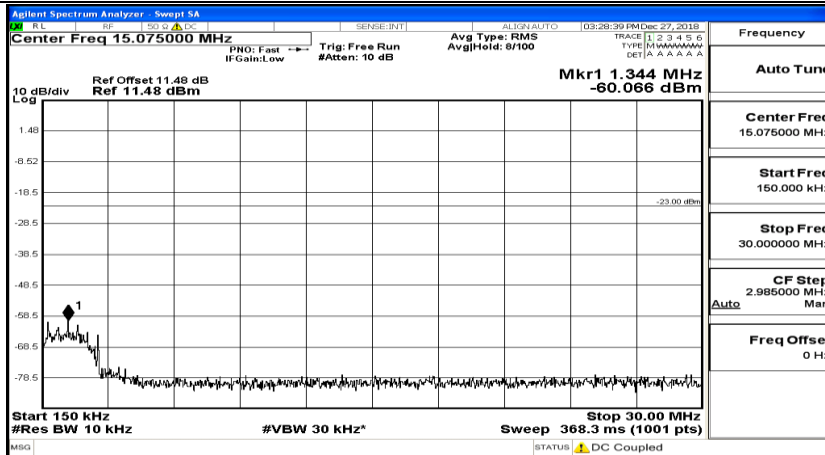

Frequency
Auto Tune
Center Freq 13.015000000 GHz
Start Freq 30.000000 MHz
Stop Freq 26.000000000 GHz
CF Step 2.597000000 GHz Man
Freq Offset 0 Hz

CSE Test Graph(s) (Channel Bandwidth: 1.4 MHz)_LCH_16QAM

CSE Test Graph(s) (Channel Bandwidth: 1.4 MHz)_MCH_16QAM

CSE Test Graph(s) (Channel Bandwidth: 1.4 MHz)_HCH_16QAM

CSE Test Graph(s) (Channel Bandwidth: 3 MHz)_LCH_QPSK

CSE Test Graph(s) (Channel Bandwidth: 3 MHz)_MCH_QPSK