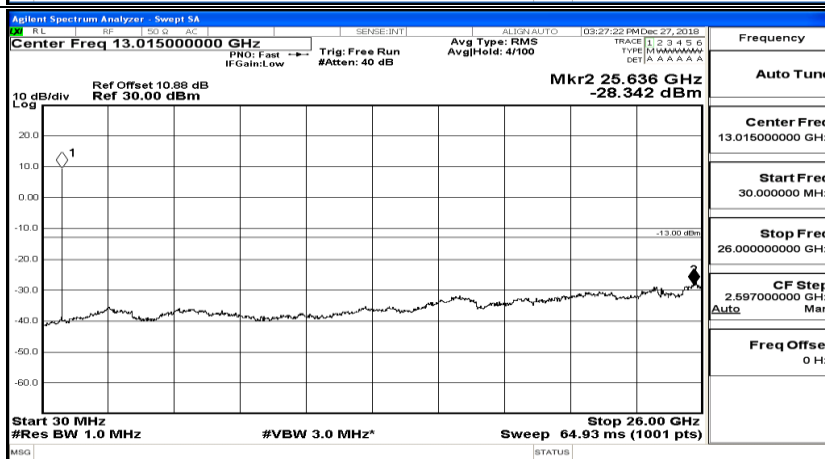

CSE Test Graph(s) (Channel Bandwidth: 1.4 MHz)_HCH_QPSK

Frequency
Auto Tune
Center Freq 79.500 kHz
Start Freq 9.000 kHz
Stop Freq 150.000 kHz
CF Step 14.100 kHz Man
Freq Offset 0 Hz

Frequency
Auto Tune
Center Freq 15.075000 MHz
Start Freq 150.000 kHz
Stop Freq 30.000000 MHz
CF Step 2.985000 MHz Man
Freq Offset 0 Hz

Frequency
Auto Tune
Center Freq 13.015000000 GHz
Start Freq 30.000000 MHz
Stop Freq 26.000000000 GHz
CF Step 2.597000000 GHz Man
Freq Offset 0 Hz

CSE Test Graph(s) (Channel Bandwidth: 1.4 MHz)_LCH_16QAM