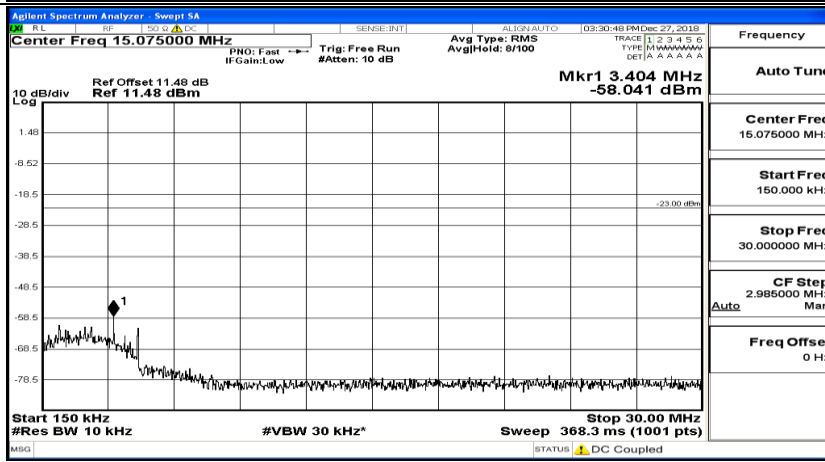

CSE Test Graph(s) (Channel Bandwidth: 3 MHz) _HCH_16QAM

CSE Test Graph(s) (Channel Bandwidth: 5 MHz)_LCH_QPSK

CSE Test Graph(s) (Channel Bandwidth: 5 MHz)_MCH_QPSK

Frequency
Auto Tune
Center Freq 79.500 kHz
Start Freq 9.000 kHz
Stop Freq 150.000 kHz
CF Step 14.100 kHz Man
Auto
Freq Offset 0 Hz

Frequency
Auto Tune
Center Freq 15.075000 MHz
Start Freq 150.000 kHz
Stop Freq 30.000000 MHz
CF Step 2.985000 MHz Man
Auto
Freq Offset 0 Hz

Frequency
Auto Tune
Center Freq 13.015000000 GHz
Start Freq 30.000000 MHz
Stop Freq 26.000000000 GHz
CF Step 2.597000000 GHz Man
Auto
Freq Offset 0 Hz