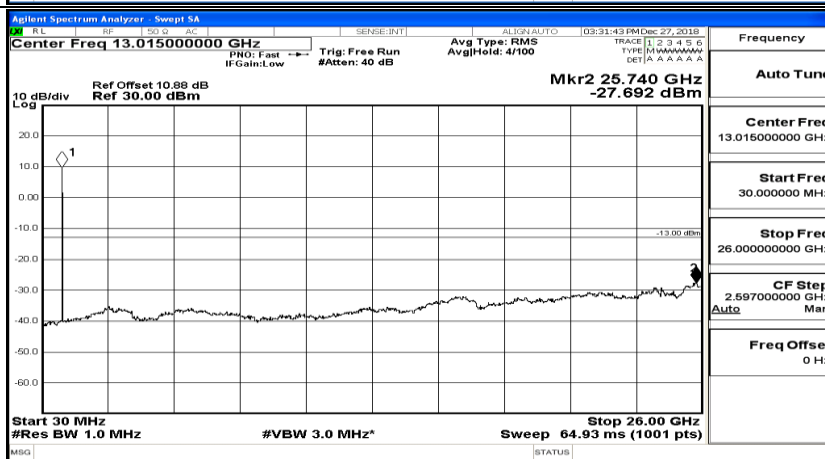

Frequency
Auto Tune
Center Freq 15.075000 MHz
Start Freq 150.000 kHz
Stop Freq 30.000000 MHz
CF Step 2.985000 MHz Man
Auto
Freq Offset 0 Hz

Frequency
Auto Tune
Center Freq 13.015000000 GHz
Start Freq 30.000000 MHz
Stop Freq 26.000000000 GHz
CF Step 2.597000000 GHz Man
Auto
Freq Offset 0 Hz

CSE Test Graph(s) (Channel Bandwidth: 5 MHz)_HCH_QPSK

CSE Test Graph(s) (Channel Bandwidth: 5 MHz)_LCH_16QAM

CSE Test Graph(s) (Channel Bandwidth: 5 MHz)_MCH_16QAM

CSE Test Graph(s) (Channel Bandwidth: 5 MHz)_HCH_16QAM