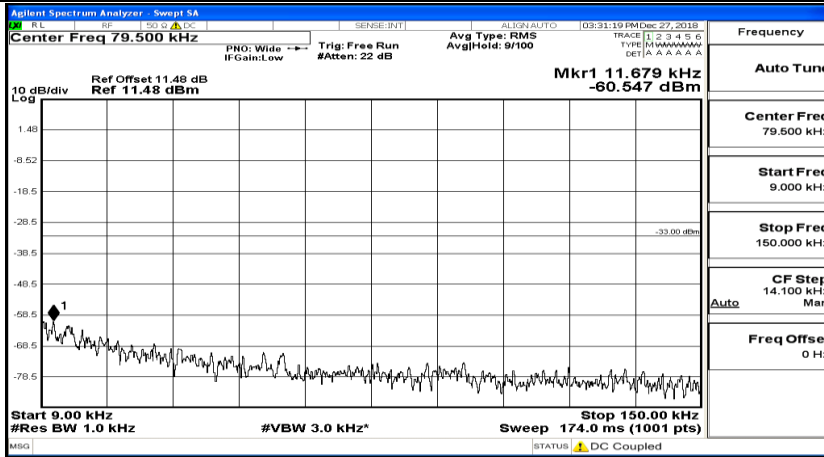

CSE Test Graph(s) (Channel Bandwidth: 5 MHz)_HCH_QPSK