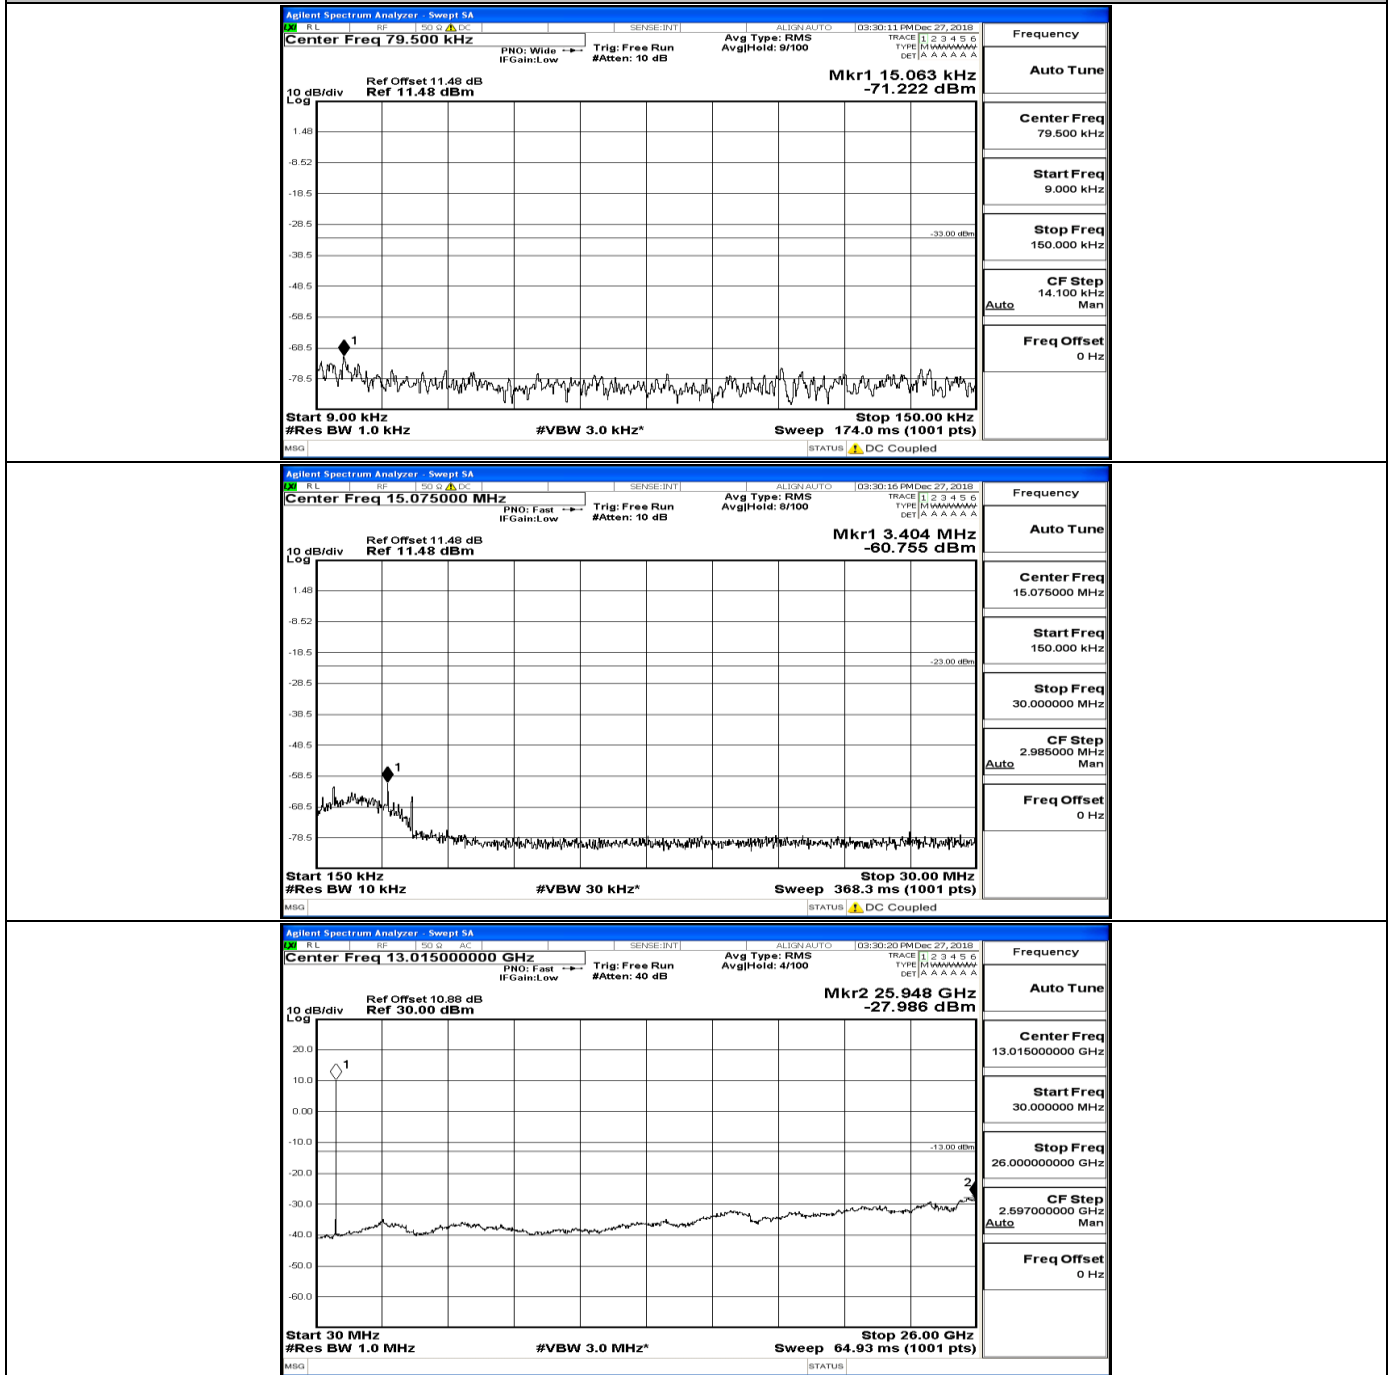

CSE Test Graph(s) (Channel Bandwidth: 5 MHz)_LCH_QPSK