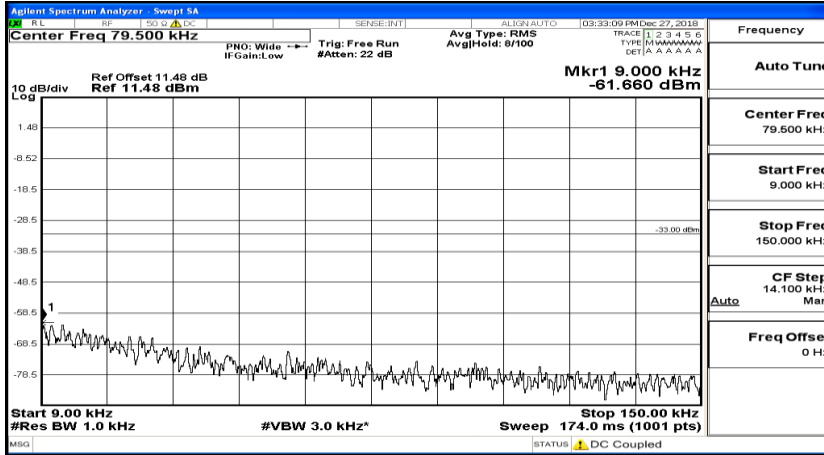

CSE Test Graph(s) (Channel Bandwidth: 10 MHz)_HCH_QPSK