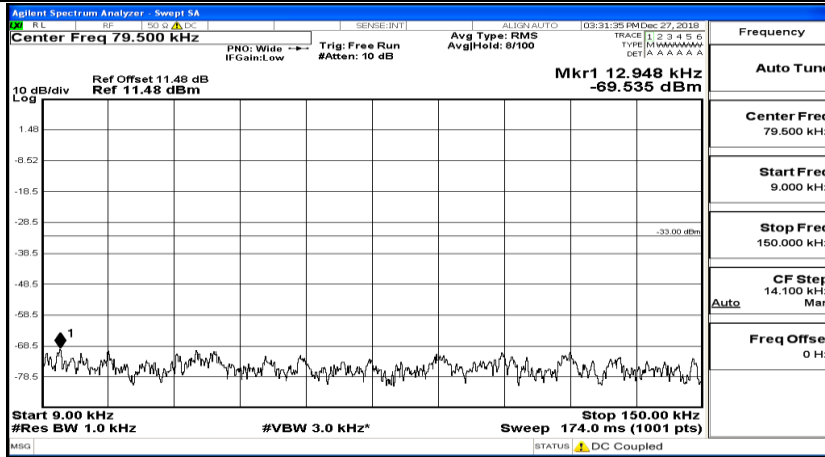

Frequency
Auto Tune
Center Freq 15.075000 MHz
Start Freq 150.000 kHz
Stop Freq 30.000000 MHz
CF Step 2.985000 MHz Man
Auto
Freq Offset 0 Hz

Frequency
Auto Tune
Center Freq 13.015000000 GHz
Start Freq 30.000000 MHz
Stop Freq 26.000000000 GHz
CF Step 2.597000000 GHz Man
Auto
Freq Offset 0 Hz

CSE Test Graph(s) (Channel Bandwidth: 5 MHz)_HCH_QPSK

CSE Test Graph(s) (Channel Bandwidth: 5 MHz)_LCH_16QAM

CSE Test Graph(s) (Channel Bandwidth: 5 MHz)_MCH_16QAM

CSE Test Graph(s) (Channel Bandwidth: 5 MHz)_HCH_16QAM