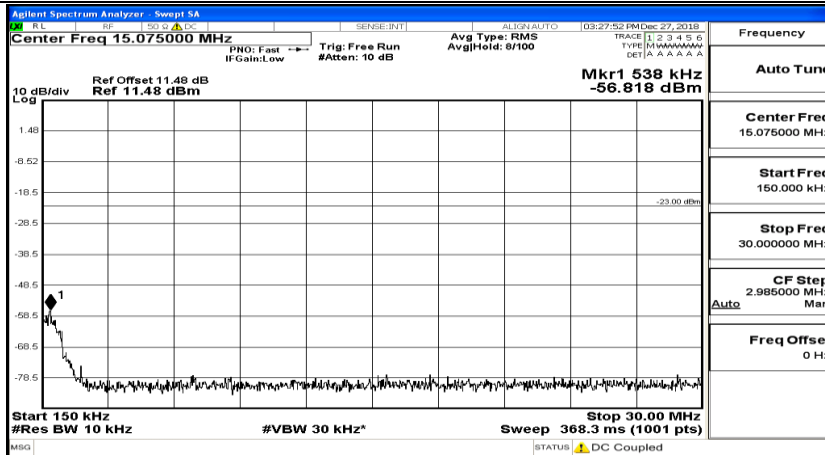

CSE Test Graph(s) (Channel Bandwidth: 1.4 MHz)_MCH_16QAM