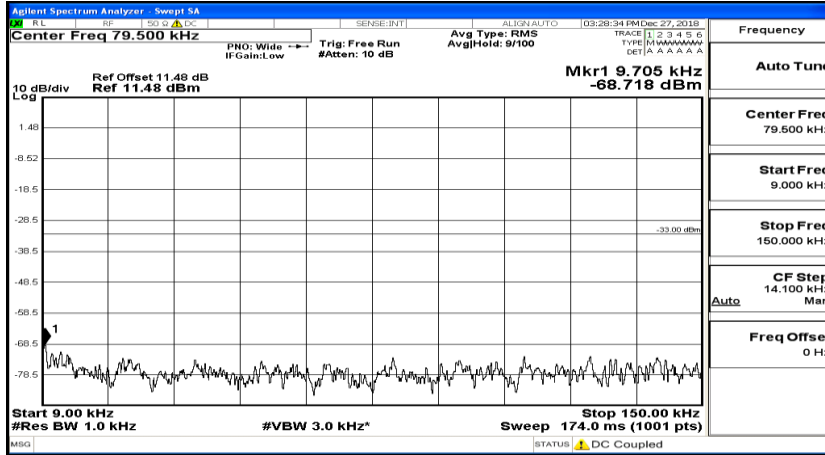

Frequency
Auto Tune
Center Freq 13.015000000 GHz
Start Freq 30.000000 MHz
Stop Freq 26.000000000 GHz
CF Step 2.597000000 GHz Man
Freq Offset 0 Hz

CSE Test Graph(s) (Channel Bandwidth: 1.4 MHz)_LCH_16QAM

CSE Test Graph(s) (Channel Bandwidth: 1.4 MHz)_MCH_16QAM

CSE Test Graph(s) (Channel Bandwidth: 1.4 MHz)_HCH_16QAM

CSE Test Graph(s) (Channel Bandwidth: 3 MHz)_LCH_QPSK

CSE Test Graph(s) (Channel Bandwidth: 3 MHz)_MCH_QPSK