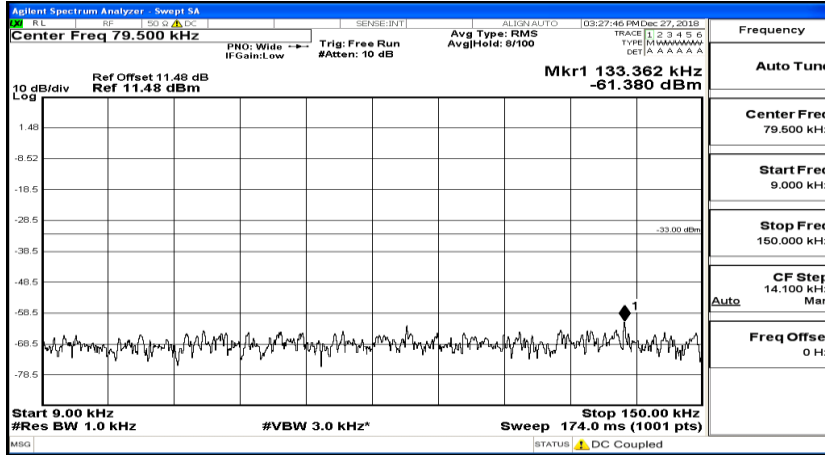

CSE Test Graph(s) (Channel Bandwidth: 1.4 MHz)_MCH_16QAM