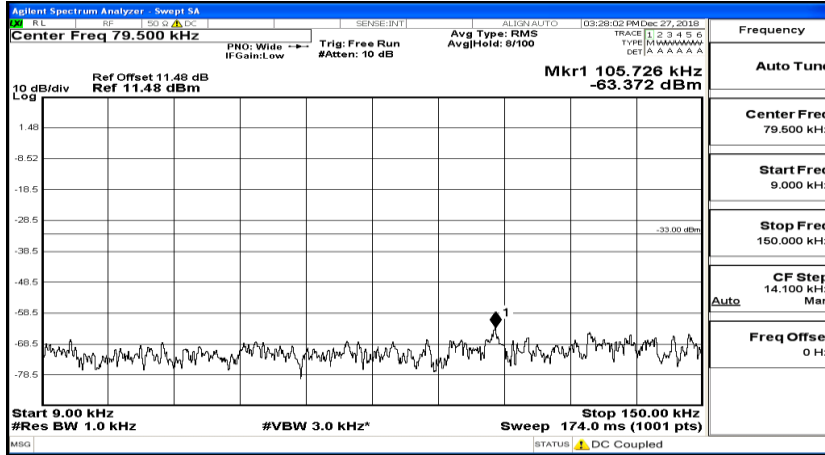

CSE Test Graph(s) (Channel Bandwidth: 1.4 MHz)_HCH_QPSK

Frequency
Auto Tune
Center Freq 79.500 kHz
Start Freq 9.000 kHz
Stop Freq 150.000 kHz
CF Step 14.100 kHz Man
Freq Offset 0 Hz

Frequency
Auto Tune
Center Freq 15.075000 MHz
Start Freq 150.000 kHz
Stop Freq 30.000000 MHz
CF Step 2.985000 MHz Man
Freq Offset 0 Hz

Frequency
Auto Tune
Center Freq 13.015000000 GHz
Start Freq 30.000000 MHz
Stop Freq 26.000000000 GHz
CF Step 2.597000000 GHz Man
Freq Offset 0 Hz

CSE Test Graph(s) (Channel Bandwidth: 1.4 MHz)_LCH_16QAM