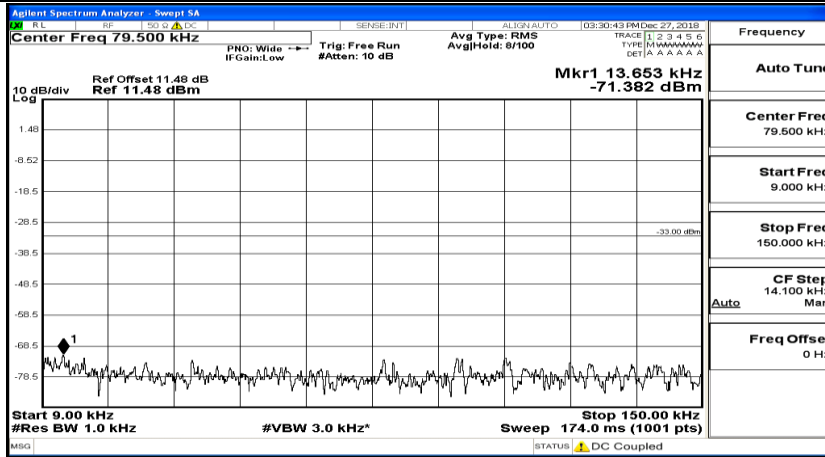

Frequency
Auto Tune
Center Freq 15.075000 MHz
Start Freq 150.000 kHz
Stop Freq 30.000000 MHz
CF Step 2.985000 MHz Man
Freq Offset 0 Hz

Frequency
Auto Tune
Center Freq 13.015000000 GHz
Start Freq 30.000000 MHz
Stop Freq 26.000000000 GHz
CF Step 2.597000000 GHz Man
Freq Offset 0 Hz

CSE Test Graph(s) (Channel Bandwidth: 3 MHz) _HCH_16QAM

CSE Test Graph(s) (Channel Bandwidth: 5 MHz)_LCH_QPSK

CSE Test Graph(s) (Channel Bandwidth: 5 MHz)_MCH_QPSK

Frequency
Auto Tune
Center Freq 79.500 kHz
Start Freq 9.000 kHz
Stop Freq 150.000 kHz
CF Step 14.100 kHz Man
Auto
Freq Offset 0 Hz