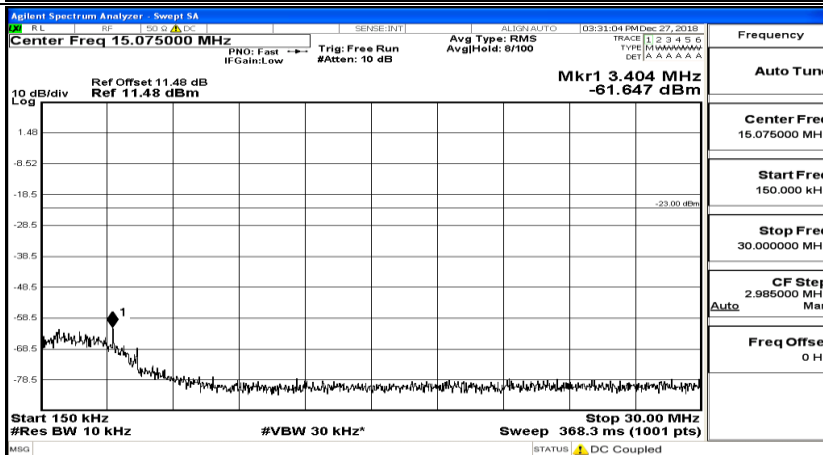

CSE Test Graph(s) (Channel Bandwidth: 5 MHz)_MCH_16QAM