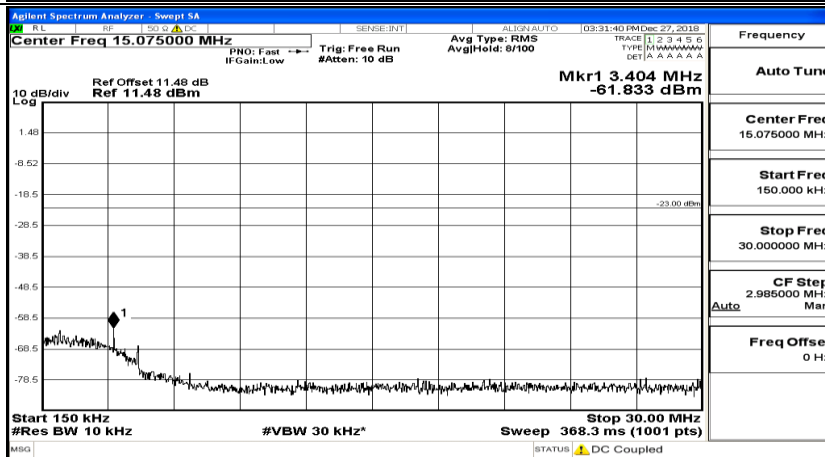

CSE Test Graph(s) (Channel Bandwidth: 5 MHz)_HCH_QPSK

CSE Test Graph(s) (Channel Bandwidth: 5 MHz)_LCH_16QAM

CSE Test Graph(s) (Channel Bandwidth: 5 MHz)_MCH_16QAM

CSE Test Graph(s) (Channel Bandwidth: 5 MHz)_HCH_16QAM