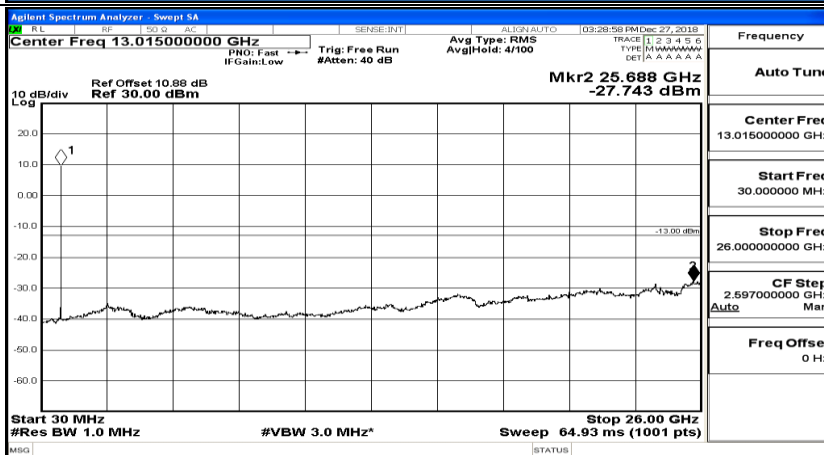

CSE Test Graph(s) (Channel Bandwidth: 1.4 MHz)_MCH_16QAM

CSE Test Graph(s) (Channel Bandwidth: 1.4 MHz)_HCH_16QAM

CSE Test Graph(s) (Channel Bandwidth: 3 MHz)_LCH_QPSK

CSE Test Graph(s) (Channel Bandwidth: 3 MHz)_MCH_QPSK

CSE Test Graph(s) (Channel Bandwidth: 3 MHz)_HCH_QPSK

CSE Test Graph(s) (Channel Bandwidth: 3 MHz)_LCH_16QAM

CSE Test Graph(s) (Channel Bandwidth: 3 MHz)_MCH_16QAM

Frequency
Auto Tune
Center Freq 79.500 kHz
Start Freq 9.000 kHz
Stop Freq 150.000 kHz
CF Step 14.100 kHz Man
Freq Offset 0 Hz