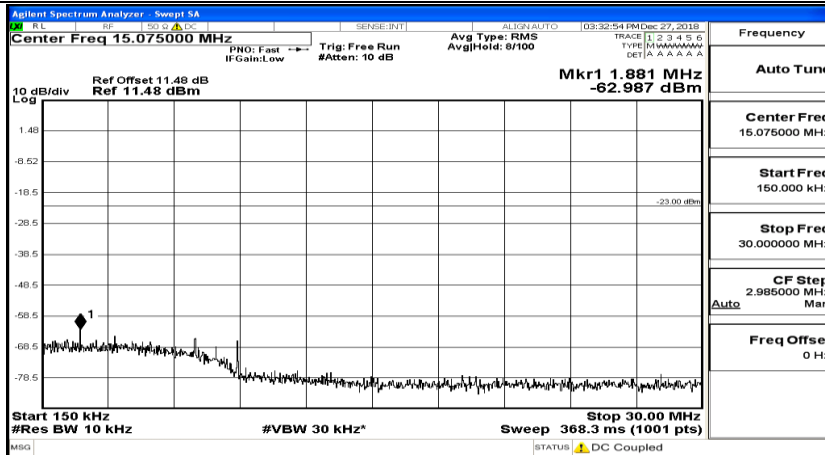

CSE Test Graph(s) (Channel Bandwidth: 10 MHz)_MCH_16QAM