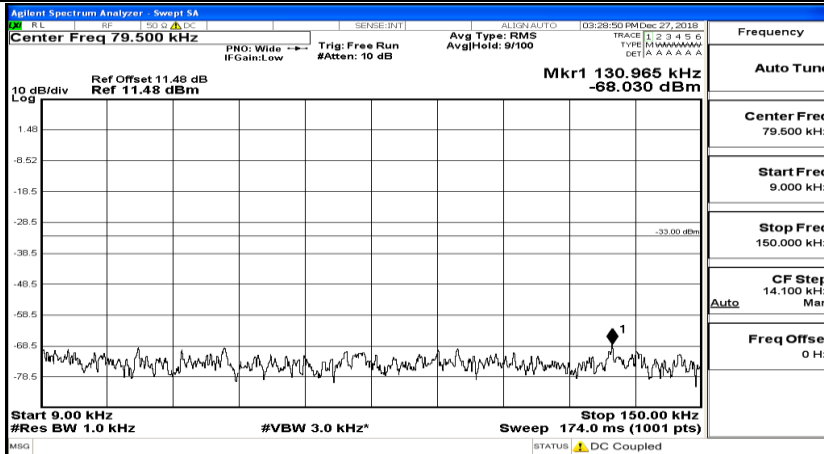

CSE Test Graph(s) (Channel Bandwidth: 1.4 MHz)_MCH_16QAM

CSE Test Graph(s) (Channel Bandwidth: 1.4 MHz)_HCH_16QAM

CSE Test Graph(s) (Channel Bandwidth: 3 MHz)_LCH_QPSK

CSE Test Graph(s) (Channel Bandwidth: 3 MHz)_MCH_QPSK

CSE Test Graph(s) (Channel Bandwidth: 3 MHz)_HCH_QPSK

CSE Test Graph(s) (Channel Bandwidth: 3 MHz)_LCH_16QAM

CSE Test Graph(s) (Channel Bandwidth: 3 MHz)_MCH_16QAM

Frequency
Auto Tune
Center Freq 79.500 kHz
Start Freq 9.000 kHz
Stop Freq 150.000 kHz
CF Step 14.100 kHz Man
Freq Offset 0 Hz