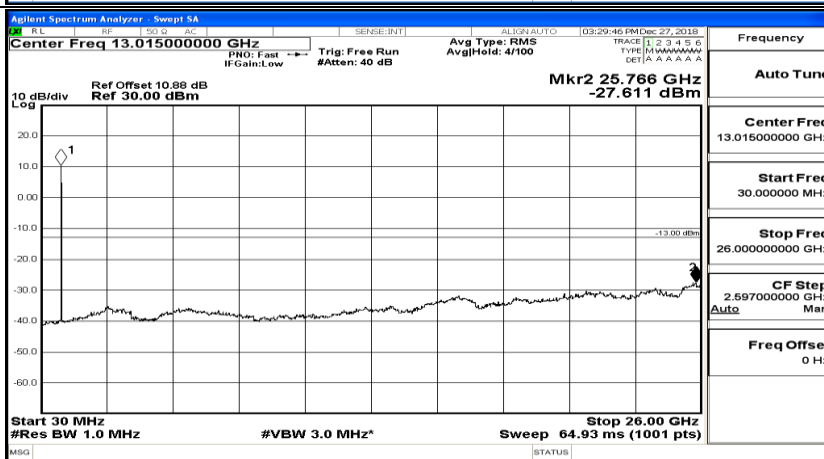

Frequency
Auto Tune
Center Freq 13.015000000 GHz
Start Freq 30.000000 MHz
Stop Freq 26.000000000 GHz
CF Step 2.597000000 GHz Man
Freq Offset 0 Hz

CSE Test Graph(s) (Channel Bandwidth: 1.4 MHz)_LCH_16QAM

CSE Test Graph(s) (Channel Bandwidth: 1.4 MHz)_MCH_16QAM

CSE Test Graph(s) (Channel Bandwidth: 1.4 MHz)_HCH_16QAM

CSE Test Graph(s) (Channel Bandwidth: 3 MHz)_LCH_QPSK

CSE Test Graph(s) (Channel Bandwidth: 3 MHz)_MCH_QPSK

CSE Test Graph(s) (Channel Bandwidth: 3 MHz)_HCH_QPSK

CSE Test Graph(s) (Channel Bandwidth: 3 MHz)_LCH_16QAM

CSE Test Graph(s) (Channel Bandwidth: 3 MHz)_MCH_16QAM

Frequency
Auto Tune
Center Freq 79.500 kHz
Start Freq 9.000 kHz
Stop Freq 150.000 kHz
CF Step 14.100 kHz Man
Freq Offset 0 Hz

Frequency
Auto Tune
Center Freq 15.075000 MHz
Start Freq 150.000 kHz
Stop Freq 30.000000 MHz
CF Step 2.985000 MHz Man
Freq Offset 0 Hz

Frequency
Auto Tune
Center Freq 13.015000000 GHz
Start Freq 30.000000 MHz
Stop Freq 26.000000000 GHz
CF Step 2.597000000 GHz Man
Freq Offset 0 Hz