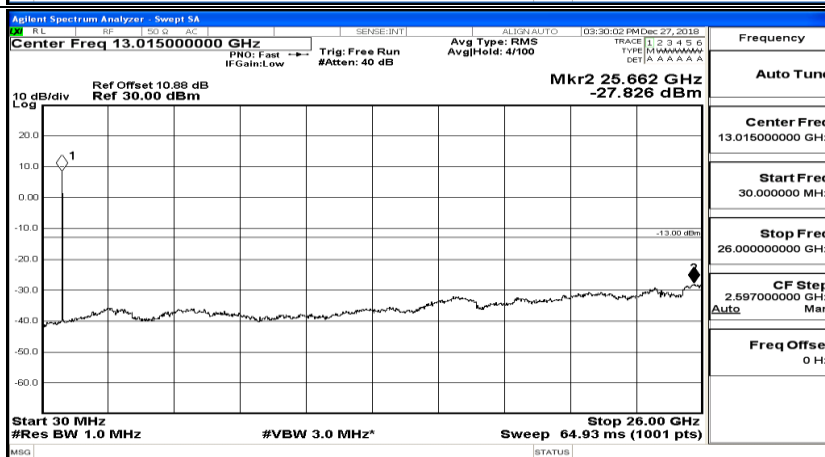

CSE Test Graph(s) (Channel Bandwidth: 3 MHz) _HCH_16QAM