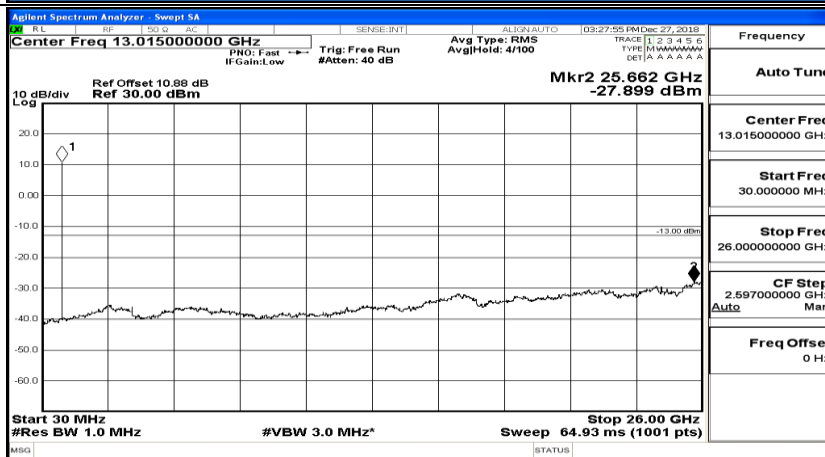

CSE Test Graph(s) (Channel Bandwidth: 1.4 MHz)_MCH_16QAM