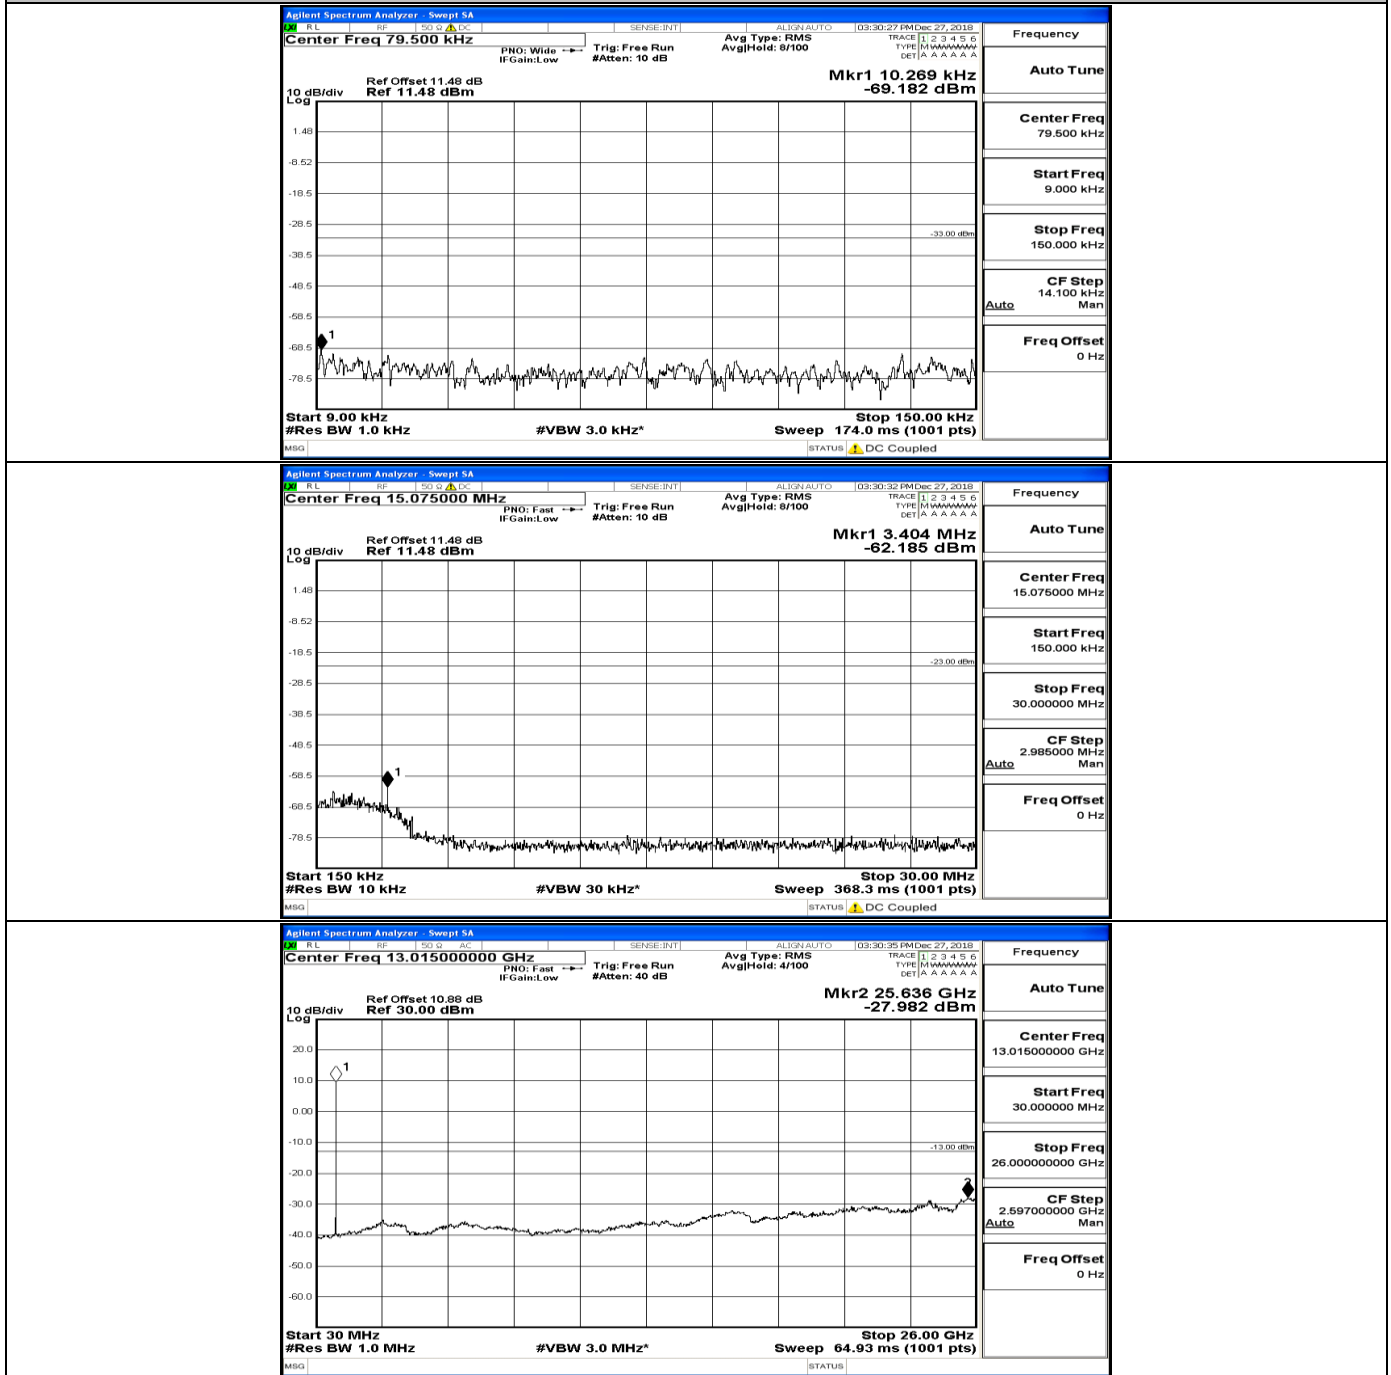

CSE Test Graph(s) (Channel Bandwidth: 5 MHz)_LCH_16QAM