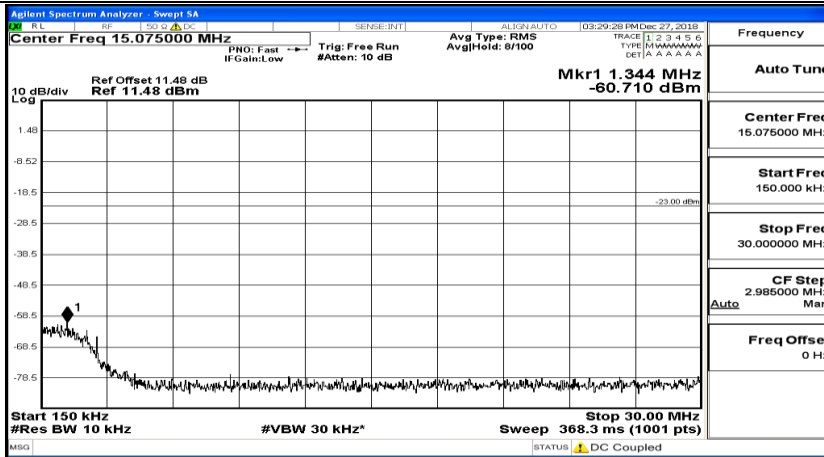

CSE Test Graph(s) (Channel Bandwidth: 3 MHz)_HCH_QPSK

CSE Test Graph(s) (Channel Bandwidth: 3 MHz)_LCH_16QAM

CSE Test Graph(s) (Channel Bandwidth: 3 MHz)_MCH_16QAM

Frequency
Auto Tune
Center Freq 79.500 kHz
Start Freq 9.000 kHz
Stop Freq 150.000 kHz
CF Step 14.100 kHz Man
Freq Offset 0 Hz

Frequency
Auto Tune
Center Freq 15.075000 MHz
Start Freq 150.000 kHz
Stop Freq 30.000000 MHz
CF Step 2.985000 MHz Man
Freq Offset 0 Hz

Frequency
Auto Tune
Center Freq 13.015000000 GHz
Start Freq 30.000000 MHz
Stop Freq 26.000000000 GHz
CF Step 2.597000000 GHz Man
Freq Offset 0 Hz