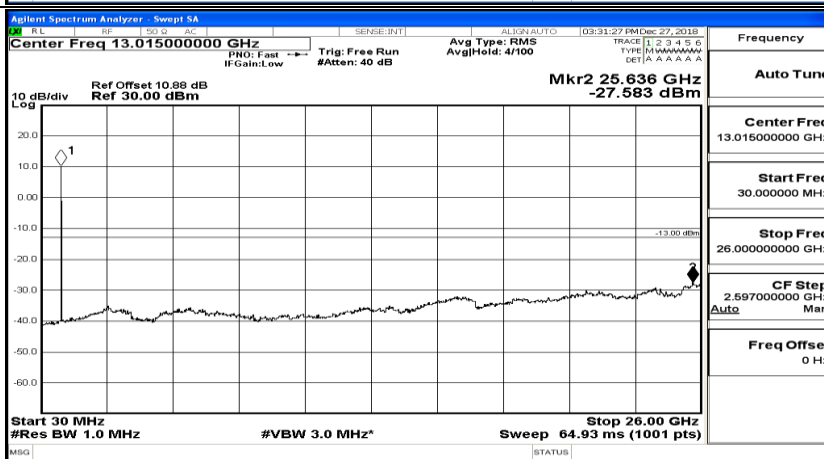

CSE Test Graph(s) (Channel Bandwidth: 5 MHz)_HCH_QPSK