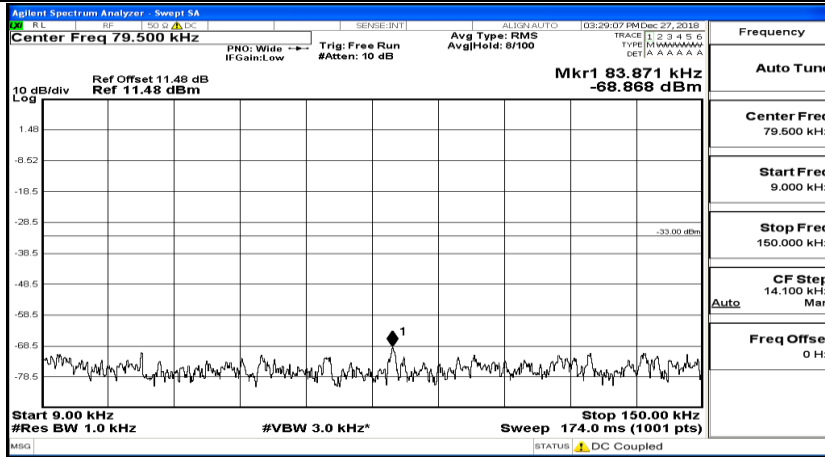

CSE Test Graph(s) (Channel Bandwidth: 1.4 MHz)_MCH_16QAM

CSE Test Graph(s) (Channel Bandwidth: 1.4 MHz)_HCH_16QAM

CSE Test Graph(s) (Channel Bandwidth: 3 MHz)_LCH_QPSK

CSE Test Graph(s) (Channel Bandwidth: 3 MHz)_MCH_QPSK

CSE Test Graph(s) (Channel Bandwidth: 3 MHz)_HCH_QPSK

CSE Test Graph(s) (Channel Bandwidth: 3 MHz)_LCH_16QAM

CSE Test Graph(s) (Channel Bandwidth: 3 MHz)_MCH_16QAM

Frequency
Auto Tune
Center Freq 79.500 kHz
Start Freq 9.000 kHz
Stop Freq 150.000 kHz
CF Step 14.100 kHz Man
Freq Offset 0 Hz