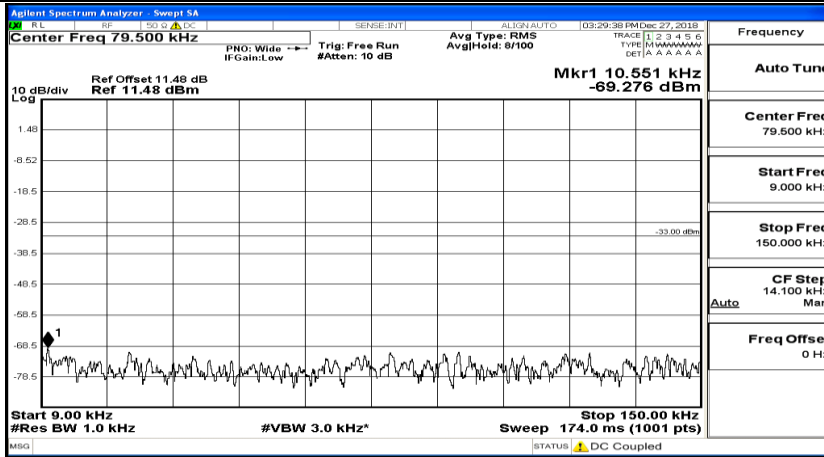

CSE Test Graph(s) (Channel Bandwidth: 1.4 MHz)_MCH_16QAM

CSE Test Graph(s) (Channel Bandwidth: 1.4 MHz)_HCH_16QAM

CSE Test Graph(s) (Channel Bandwidth: 3 MHz)_LCH_QPSK

CSE Test Graph(s) (Channel Bandwidth: 3 MHz)_MCH_QPSK

CSE Test Graph(s) (Channel Bandwidth: 3 MHz)_HCH_QPSK

CSE Test Graph(s) (Channel Bandwidth: 3 MHz)_LCH_16QAM

CSE Test Graph(s) (Channel Bandwidth: 3 MHz)_MCH_16QAM

Frequency
Auto Tune
Center Freq 79.500 kHz
Start Freq 9.000 kHz
Stop Freq 150.000 kHz
CF Step 14.100 kHz Man
Freq Offset 0 Hz