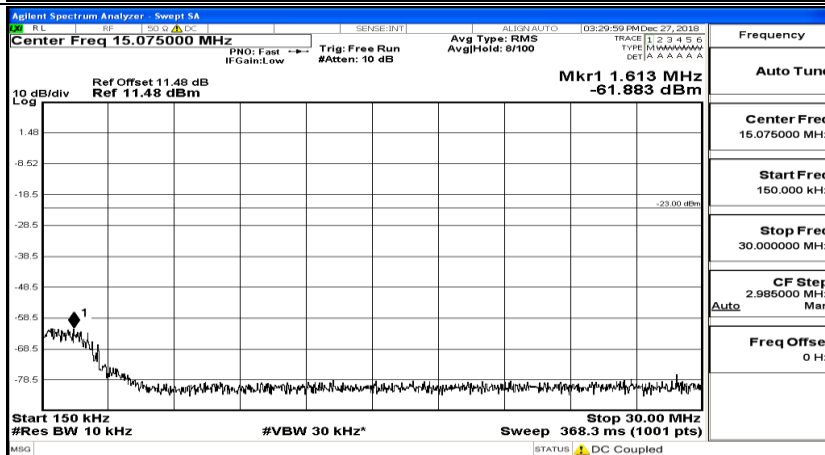

CSE Test Graph(s) (Channel Bandwidth: 3 MHz) _HCH_16QAM