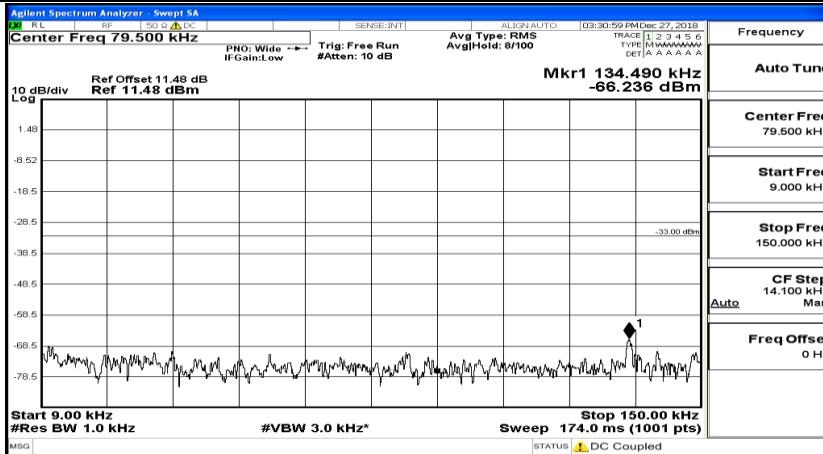

CSE Test Graph(s) (Channel Bandwidth: 5 MHz)_MCH_16QAM