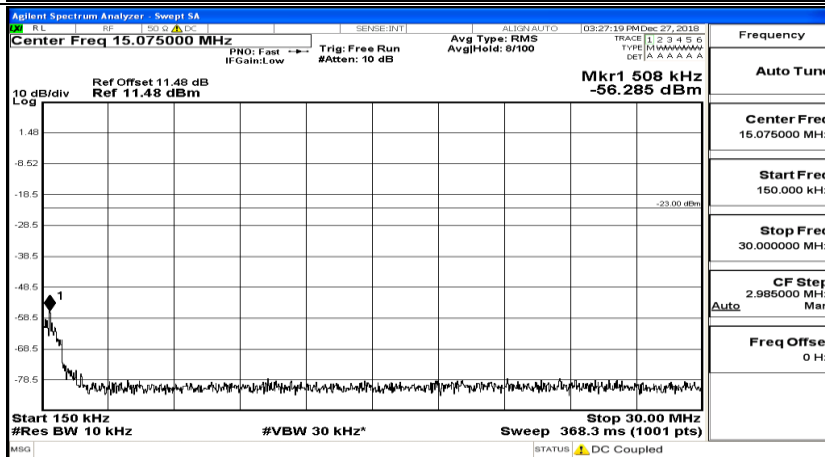

CSE Test Graph(s) (Channel Bandwidth: 1.4 MHz)_HCH_QPSK

Frequency
Auto Tune
Center Freq 79.500 kHz
Start Freq 9.000 kHz
Stop Freq 150.000 kHz
CF Step 14.100 kHz Man
Freq Offset 0 Hz

Frequency
Auto Tune
Center Freq 15.075000 MHz
Start Freq 150.000 kHz
Stop Freq 30.000000 MHz
CF Step 2.985000 MHz Man
Freq Offset 0 Hz

Frequency
Auto Tune
Center Freq 13.015000000 GHz
Start Freq 30.000000 MHz
Stop Freq 26.000000000 GHz
CF Step 2.597000000 GHz Man
Freq Offset 0 Hz

CSE Test Graph(s) (Channel Bandwidth: 1.4 MHz)_LCH_16QAM