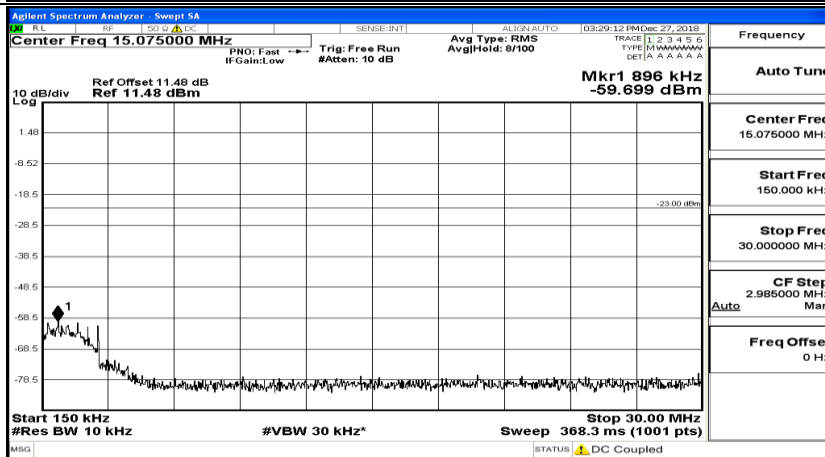

CSE Test Graph(s) (Channel Bandwidth: 1.4 MHz)_MCH_16QAM

CSE Test Graph(s) (Channel Bandwidth: 1.4 MHz)_HCH_16QAM

CSE Test Graph(s) (Channel Bandwidth: 3 MHz)_LCH_QPSK

CSE Test Graph(s) (Channel Bandwidth: 3 MHz)_MCH_QPSK

CSE Test Graph(s) (Channel Bandwidth: 3 MHz)_HCH_QPSK

CSE Test Graph(s) (Channel Bandwidth: 3 MHz)_LCH_16QAM

CSE Test Graph(s) (Channel Bandwidth: 3 MHz)_MCH_16QAM

Frequency
Auto Tune
Center Freq 79.500 kHz
Start Freq 9.000 kHz
Stop Freq 150.000 kHz
CF Step 14.100 kHz Man
Freq Offset 0 Hz