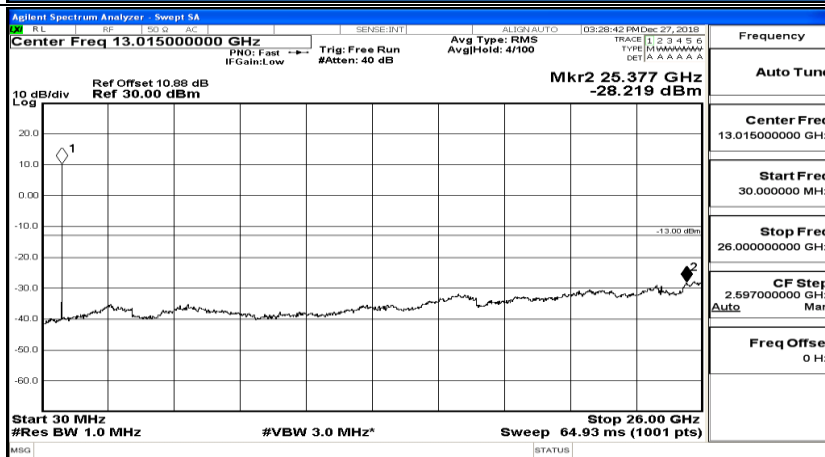

CSE Test Graph(s) (Channel Bandwidth: 1.4 MHz)_HCH_QPSK

Frequency
Auto Tune
Center Freq 79.500 kHz
Start Freq 9.000 kHz
Stop Freq 150.000 kHz
CF Step 14.100 kHz Man
Freq Offset 0 Hz

Frequency
Auto Tune
Center Freq 15.075000 MHz
Start Freq 150.000 kHz
Stop Freq 30.000000 MHz
CF Step 2.985000 MHz Man
Freq Offset 0 Hz

Frequency
Auto Tune
Center Freq 13.015000000 GHz
Start Freq 30.000000 MHz
Stop Freq 26.000000000 GHz
CF Step 2.597000000 GHz Man
Freq Offset 0 Hz

CSE Test Graph(s) (Channel Bandwidth: 1.4 MHz)_LCH_16QAM

CSE Test Graph(s) (Channel Bandwidth: 1.4 MHz)_MCH_16QAM

CSE Test Graph(s) (Channel Bandwidth: 1.4 MHz)_HCH_16QAM

CSE Test Graph(s) (Channel Bandwidth: 3 MHz)_LCH_QPSK

CSE Test Graph(s) (Channel Bandwidth: 3 MHz)_MCH_QPSK