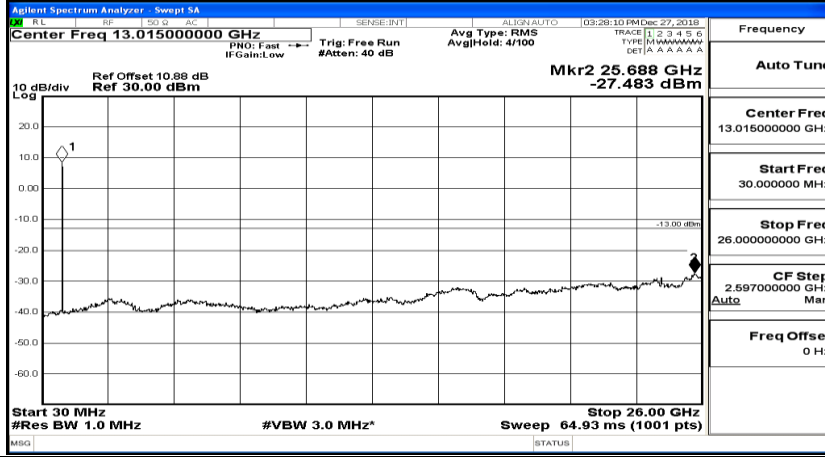

CSE Test Graph(s) (Channel Bandwidth: 1.4 MHz)_HCH_QPSK

Frequency
Auto Tune
Center Freq 79.500 kHz
Start Freq 9.000 kHz
Stop Freq 150.000 kHz
CF Step 14.100 kHz Man
Freq Offset 0 Hz

Frequency
Auto Tune
Center Freq 15.075000 MHz
Start Freq 150.000 kHz
Stop Freq 30.000000 MHz
CF Step 2.985000 MHz Man
Freq Offset 0 Hz

Frequency
Auto Tune
Center Freq 13.015000000 GHz
Start Freq 30.000000 MHz
Stop Freq 26.000000000 GHz
CF Step 2.597000000 GHz Man
Freq Offset 0 Hz

CSE Test Graph(s) (Channel Bandwidth: 1.4 MHz)_LCH_16QAM