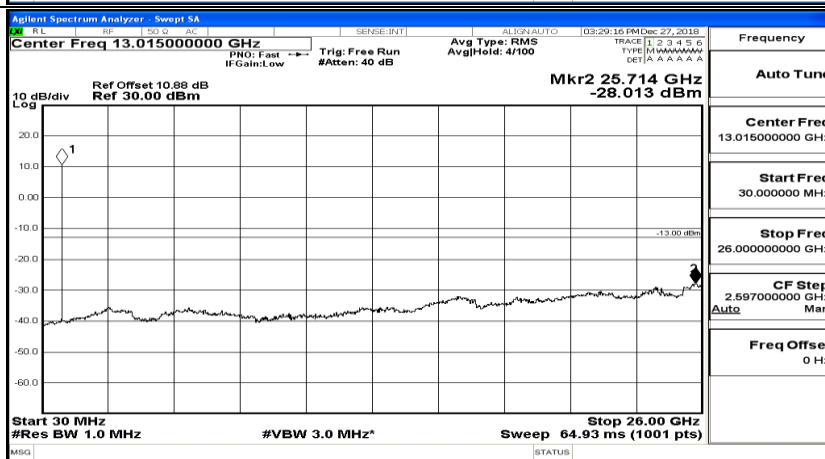

Frequency
Auto Tune
Center Freq 13.015000000 GHz
Start Freq 30.000000 MHz
Stop Freq 26.000000000 GHz
CF Step 2.597000000 GHz Man
Freq Offset 0 Hz

CSE Test Graph(s) (Channel Bandwidth: 1.4 MHz)_LCH_16QAM

CSE Test Graph(s) (Channel Bandwidth: 1.4 MHz)_MCH_16QAM

CSE Test Graph(s) (Channel Bandwidth: 1.4 MHz)_HCH_16QAM

CSE Test Graph(s) (Channel Bandwidth: 3 MHz)_LCH_QPSK

CSE Test Graph(s) (Channel Bandwidth: 3 MHz)_MCH_QPSK

CSE Test Graph(s) (Channel Bandwidth: 3 MHz)_HCH_QPSK

CSE Test Graph(s) (Channel Bandwidth: 3 MHz)_LCH_16QAM

CSE Test Graph(s) (Channel Bandwidth: 3 MHz)_MCH_16QAM

Frequency
Auto Tune
Center Freq 79.500 kHz
Start Freq 9.000 kHz
Stop Freq 150.000 kHz
CF Step 14.100 kHz Man
Freq Offset 0 Hz

Frequency
Auto Tune
Center Freq 15.075000 MHz
Start Freq 150.000 kHz
Stop Freq 30.000000 MHz
CF Step 2.985000 MHz Man
Freq Offset 0 Hz

Frequency
Auto Tune
Center Freq 13.015000000 GHz
Start Freq 30.000000 MHz
Stop Freq 26.000000000 GHz
CF Step 2.597000000 GHz Man
Freq Offset 0 Hz