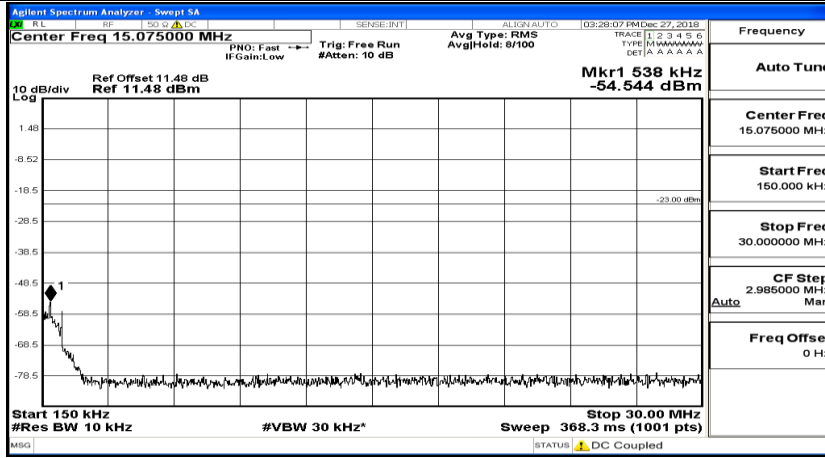

CSE Test Graph(s) (Channel Bandwidth: 1.4 MHz)_HCH_QPSK

Frequency
Auto Tune
Center Freq 79.500 kHz
Start Freq 9.000 kHz
Stop Freq 150.000 kHz
CF Step 14.100 kHz Man
Freq Offset 0 Hz

Frequency
Auto Tune
Center Freq 15.075000 MHz
Start Freq 150.000 kHz
Stop Freq 30.000000 MHz
CF Step 2.985000 MHz Man
Freq Offset 0 Hz

Frequency
Auto Tune
Center Freq 13.015000000 GHz
Start Freq 30.000000 MHz
Stop Freq 26.000000000 GHz
CF Step 2.597000000 GHz Man
Freq Offset 0 Hz

CSE Test Graph(s) (Channel Bandwidth: 1.4 MHz)_LCH_16QAM