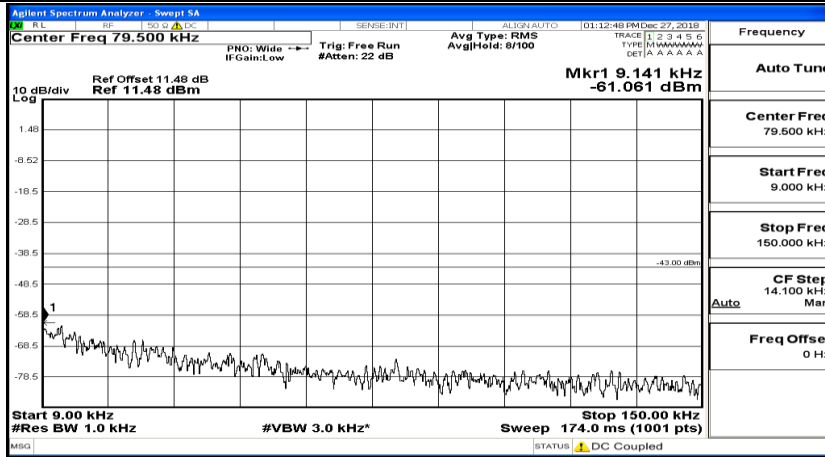

CSE Test Graph(s) (Channel Bandwidth: 5 MHz) _HCH_16QAM

CSE Test Graph(s) (Channel Bandwidth: 10 MHz) LCH_QPSK

CSE Test Graph(s) (Channel Bandwidth: 10 MHz)_MCH_QPSK

CSE Test Graph(s) (Channel Bandwidth: 10 MHz)_HCH_QPSK