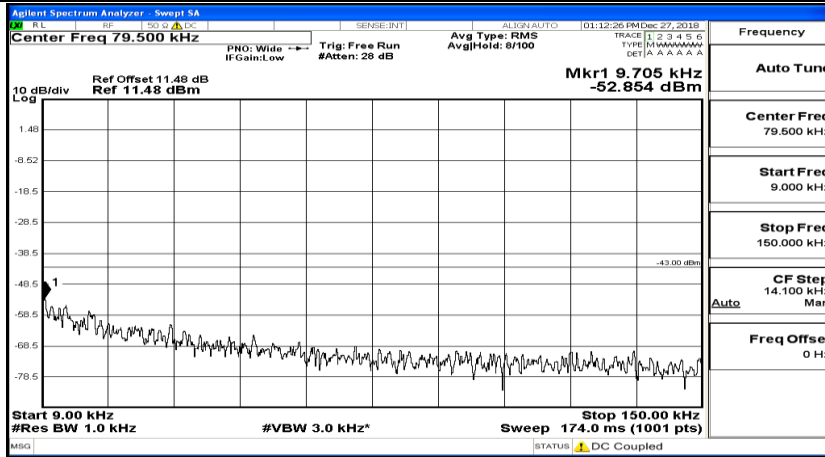

CSE Test Graph(s) (Channel Bandwidth: 10 MHz)_MCH_16QAM