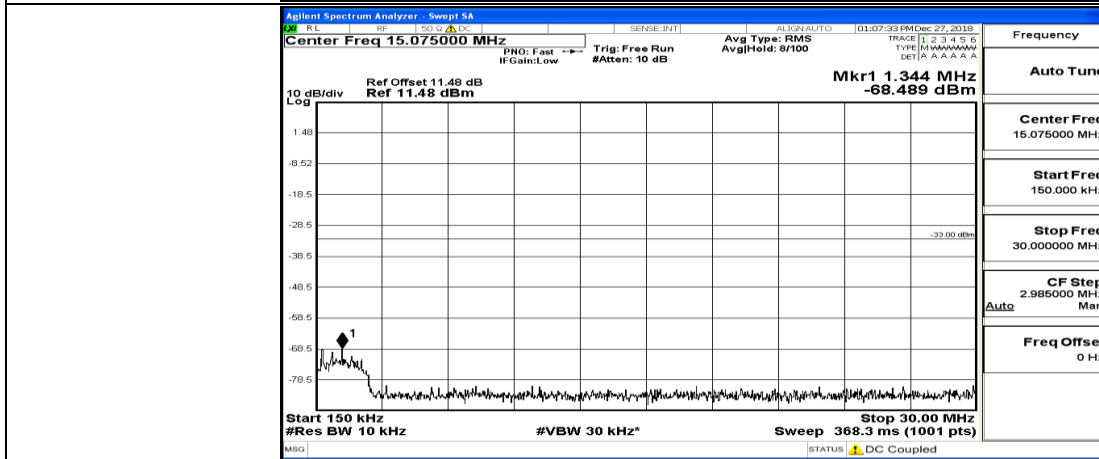

CSE Test Graph(s) (Channel Bandwidth: 1.4 MHz)_LCH_16QAM

CSE Test Graph(s) (Channel Bandwidth: 1.4 MHz)_MCH_16QAM

CSE Test Graph(s) (Channel Bandwidth: 1.4 MHz)_HCH_16QAM

CSE Test Graph(s) (Channel Bandwidth: 3 MHz)_LCH_QPSK

CSE Test Graph(s) (Channel Bandwidth: 3 MHz)_MCH_QPSK

CSE Test Graph(s) (Channel Bandwidth: 3 MHz)_HCH_QPSK

CSE Test Graph(s) (Channel Bandwidth: 3 MHz)_LCH_16QAM

CSE Test Graph(s) (Channel Bandwidth: 3 MHz)_MCH_16QAM