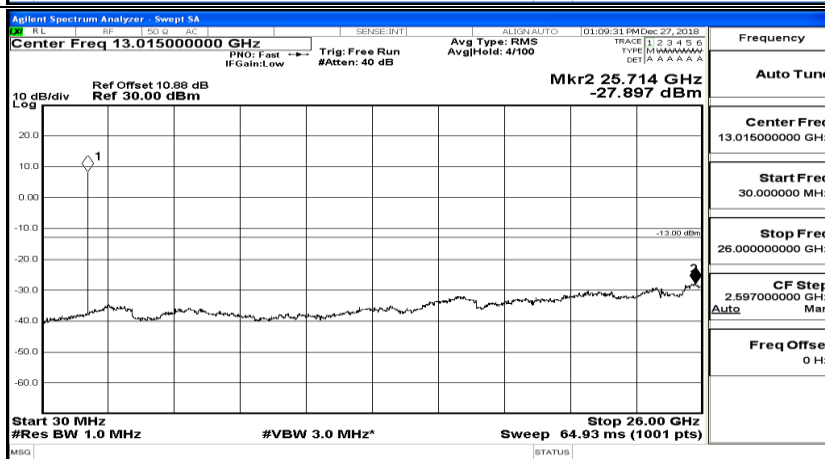

CSE Test Graph(s) (Channel Bandwidth: 3 MHz) _HCH_16QAM

Frequency
Auto Tune
Center Freq 79.500 kHz
Start Freq 9.000 kHz
Stop Freq 150.000 kHz
CF Step 14.100 kHz Man
Auto
Freq Offset 0 Hz

Frequency
Auto Tune
Center Freq 15.075000 MHz
Start Freq 150.000 kHz
Stop Freq 30.000000 MHz
CF Step 2.985000 MHz Man
Auto
Freq Offset 0 Hz

Frequency
Auto Tune
Center Freq 13.015000000 GHz
Start Freq 30.000000 MHz
Stop Freq 26.000000000 GHz
CF Step 2.597000000 GHz Man
Auto
Freq Offset 0 Hz

CSE Test Graph(s) (Channel Bandwidth: 5 MHz)_LCH_QPSK