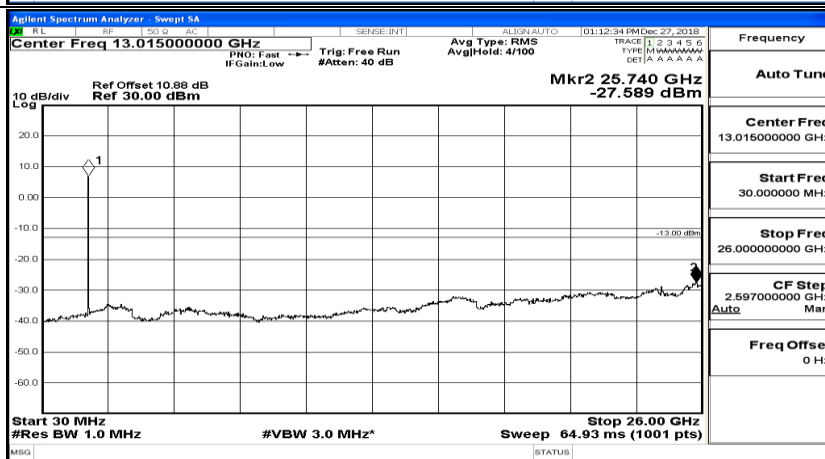

CSE Test Graph(s) (Channel Bandwidth: 10 MHz)_MCH_16QAM