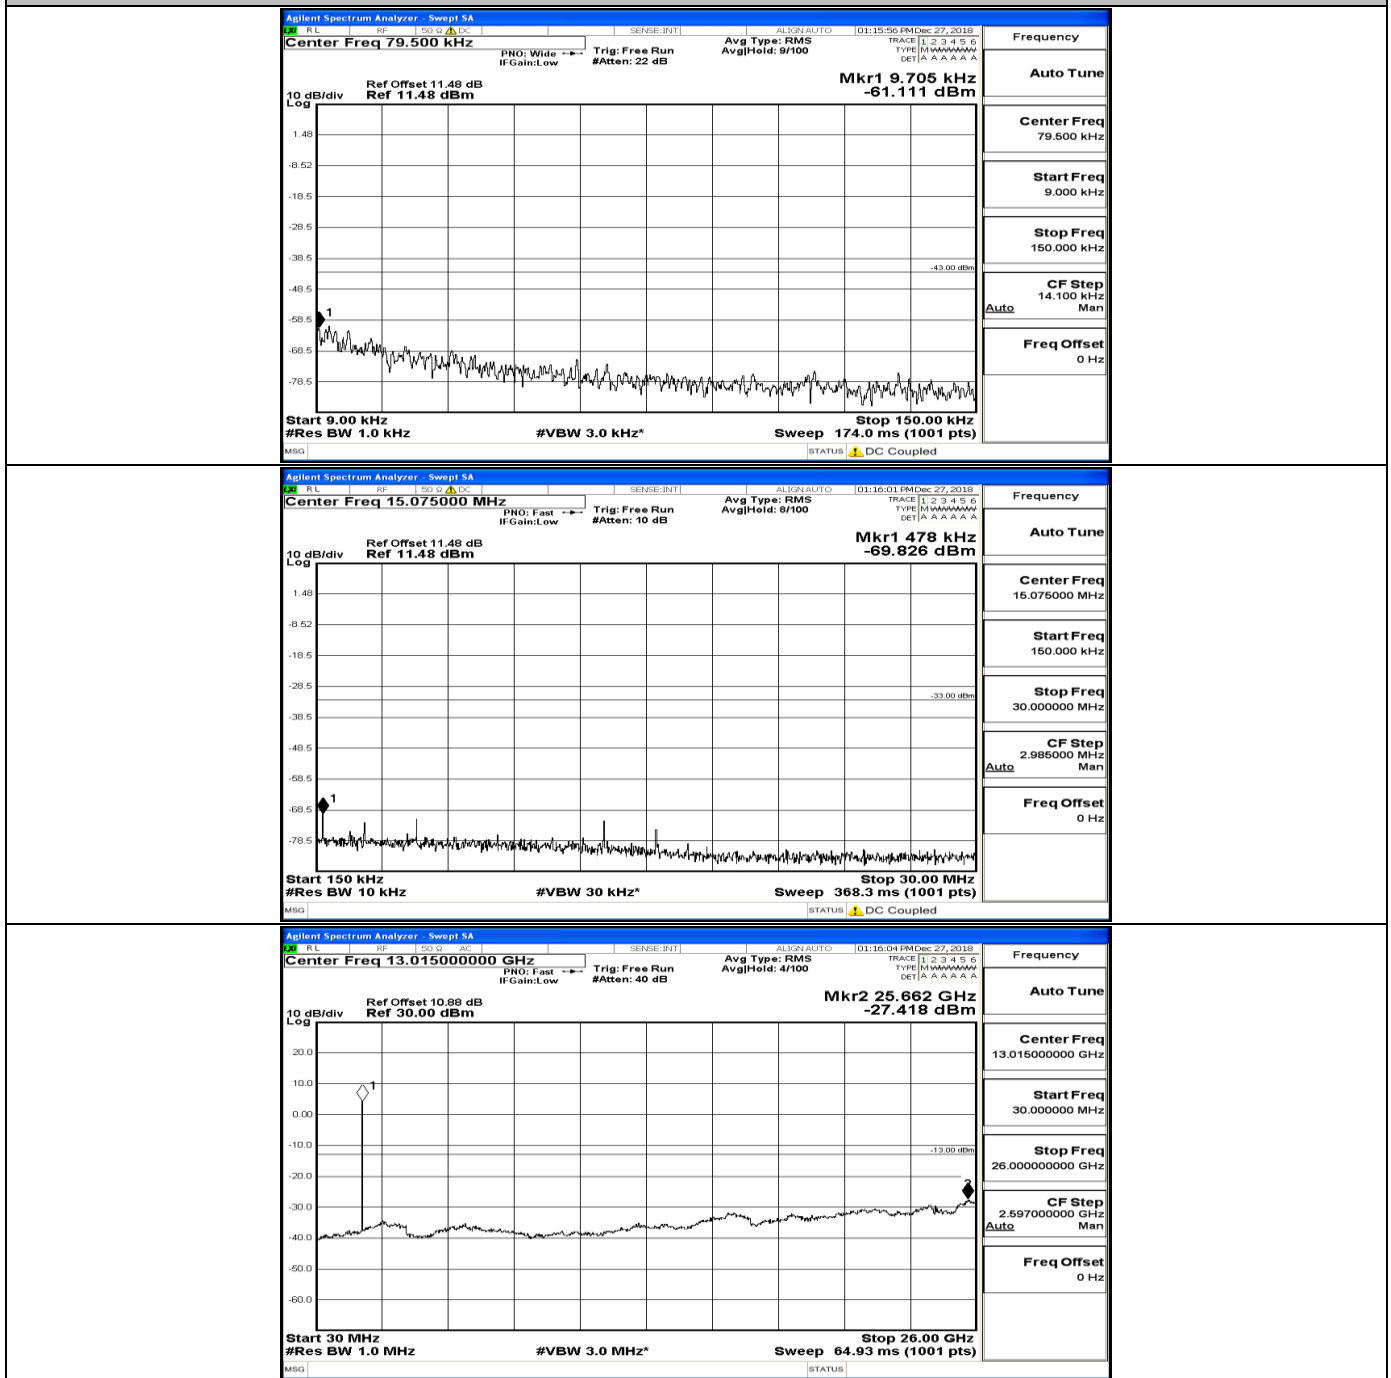

CSE Test Graph(s) (Channel Bandwidth:20 MHz)_LCH_16QAM