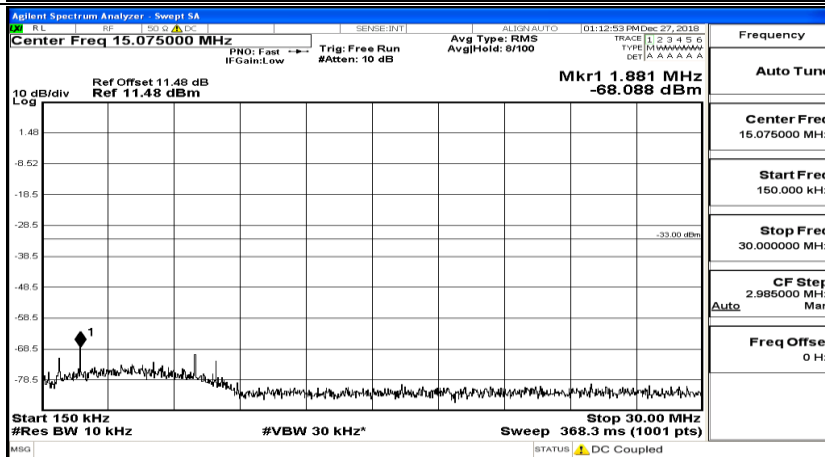

CSE Test Graph(s) (Channel Bandwidth: 5 MHz) _HCH_16QAM

CSE Test Graph(s) (Channel Bandwidth: 10 MHz) LCH_QPSK

CSE Test Graph(s) (Channel Bandwidth: 10 MHz)_MCH_QPSK

CSE Test Graph(s) (Channel Bandwidth: 10 MHz)_HCH_QPSK