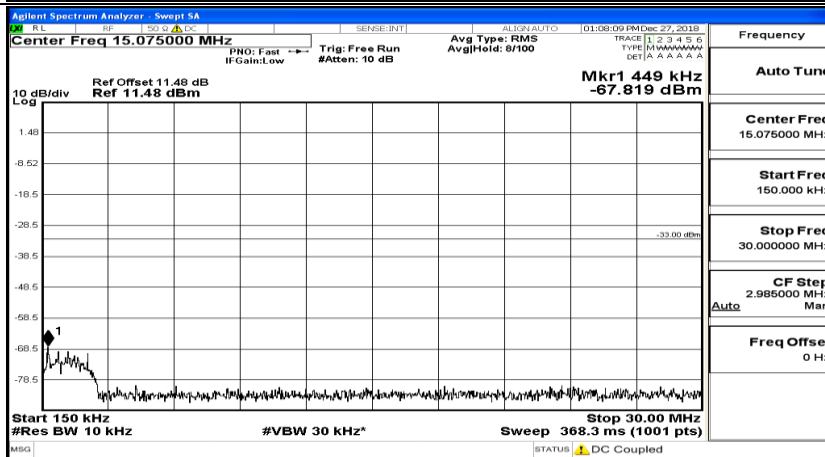

CSE Test Graph(s) (Channel Bandwidth: 3 MHz)_MCH_QPSK