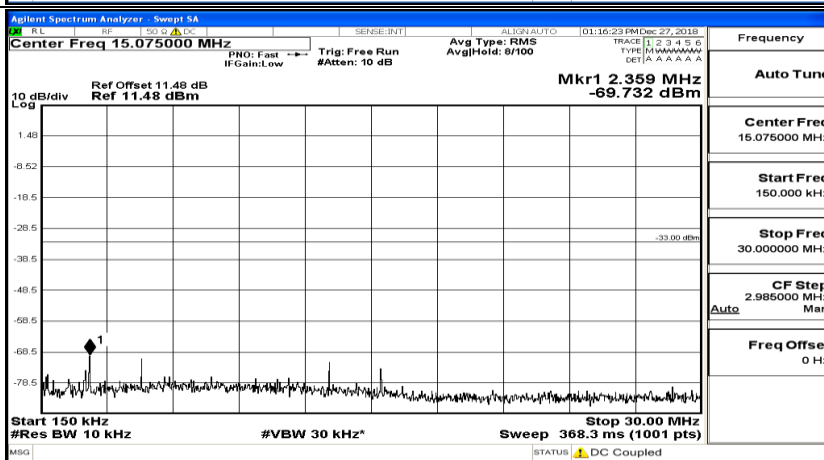

CSE Test Graph(s) (Channel Bandwidth:20 MHz)_MCH_QPSK