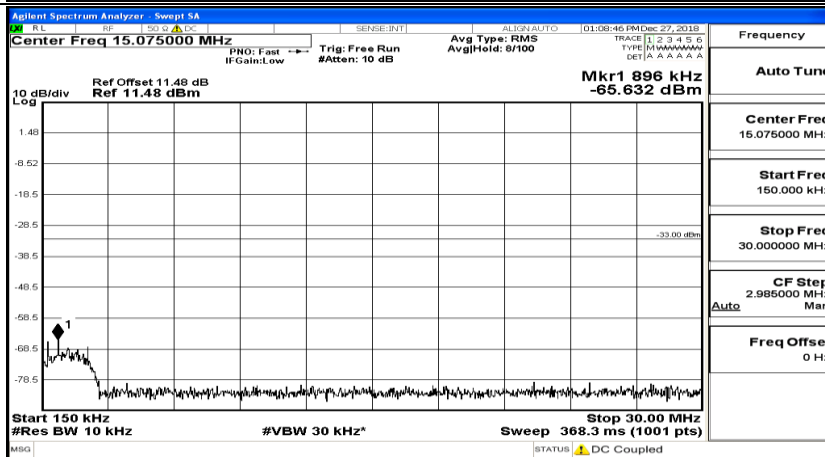

CSE Test Graph(s) (Channel Bandwidth: 3 MHz)_HCH_QPSK