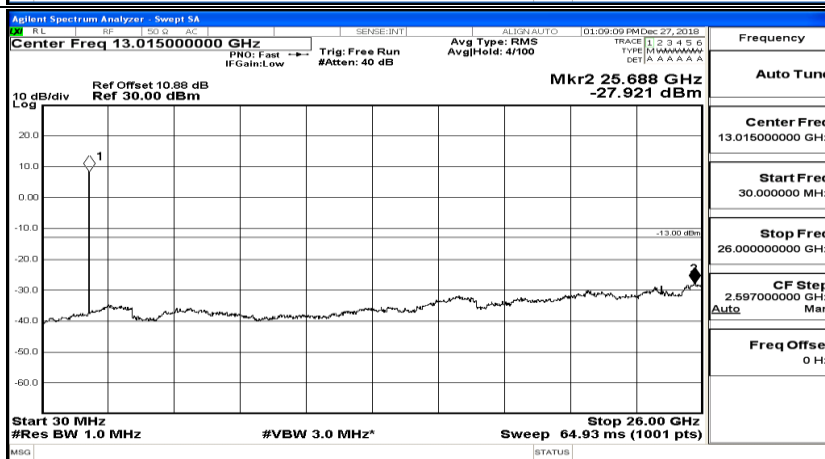

CSE Test Graph(s) (Channel Bandwidth: 3 MHz)_MCH_QPSK

CSE Test Graph(s) (Channel Bandwidth: 3 MHz)_HCH_QPSK

CSE Test Graph(s) (Channel Bandwidth: 3 MHz)_LCH_16QAM

CSE Test Graph(s) (Channel Bandwidth: 3 MHz)_MCH_16QAM

CSE Test Graph(s) (Channel Bandwidth: 3 MHz) _HCH_16QAM

Frequency
Auto Tune
Center Freq 79.500 kHz
Start Freq 9.000 kHz
Stop Freq 150.000 kHz
CF Step 14.100 kHz Man
Auto
Freq Offset 0 Hz

Frequency
Auto Tune
Center Freq 15.075000 MHz
Start Freq 150.000 kHz
Stop Freq 30.000000 MHz
CF Step 2.985000 MHz Man
Auto
Freq Offset 0 Hz

Frequency
Auto Tune
Center Freq 13.015000000 GHz
Start Freq 30.000000 MHz
Stop Freq 26.000000000 GHz
CF Step 2.597000000 GHz Man
Auto
Freq Offset 0 Hz

CSE Test Graph(s) (Channel Bandwidth: 5 MHz)_LCH_QPSK