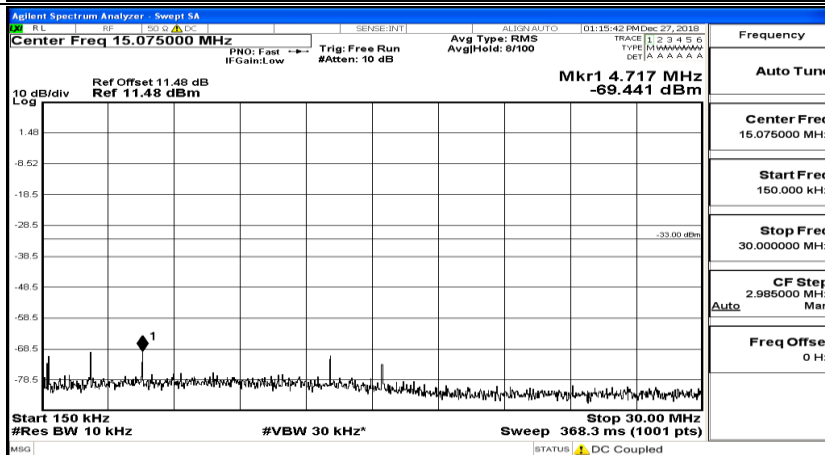

CSE Test Graph(s) (Channel Bandwidth:20 MHz) LCH_QPSK