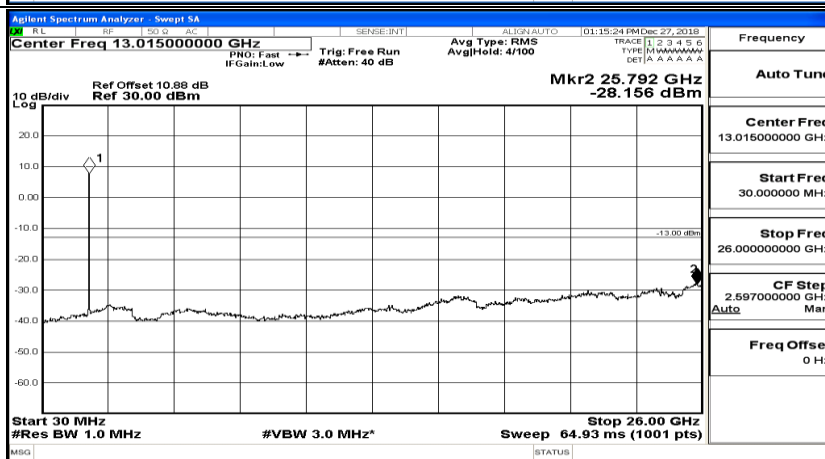

CSE Test Graph(s) (Channel Bandwidth:15 MHz)_HCH_16QAM