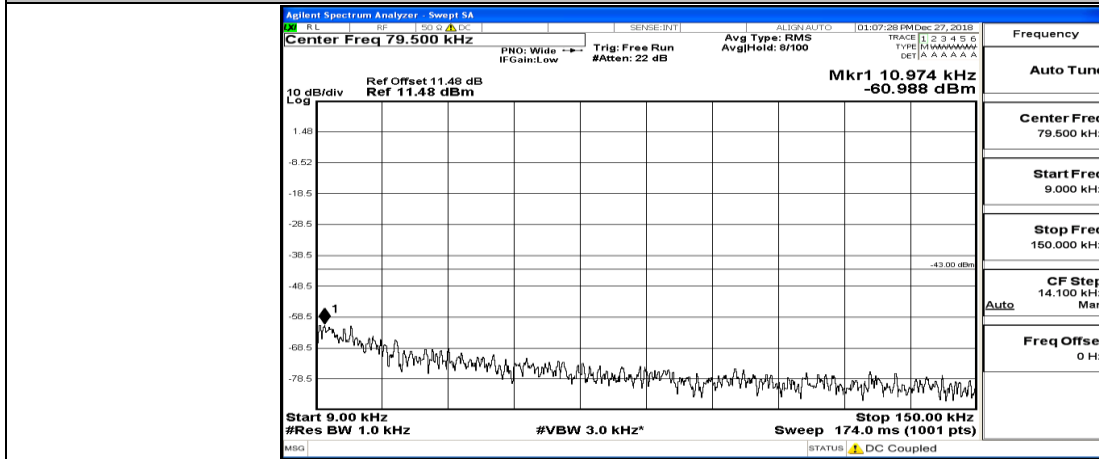

CSE Test Graph(s) (Channel Bandwidth: 1.4 MHz)_LCH_16QAM

CSE Test Graph(s) (Channel Bandwidth: 1.4 MHz)_MCH_16QAM

CSE Test Graph(s) (Channel Bandwidth: 1.4 MHz)_HCH_16QAM

CSE Test Graph(s) (Channel Bandwidth: 3 MHz)_LCH_QPSK

CSE Test Graph(s) (Channel Bandwidth: 3 MHz)_MCH_QPSK

CSE Test Graph(s) (Channel Bandwidth: 3 MHz)_HCH_QPSK

CSE Test Graph(s) (Channel Bandwidth: 3 MHz)_LCH_16QAM

CSE Test Graph(s) (Channel Bandwidth: 3 MHz)_MCH_16QAM