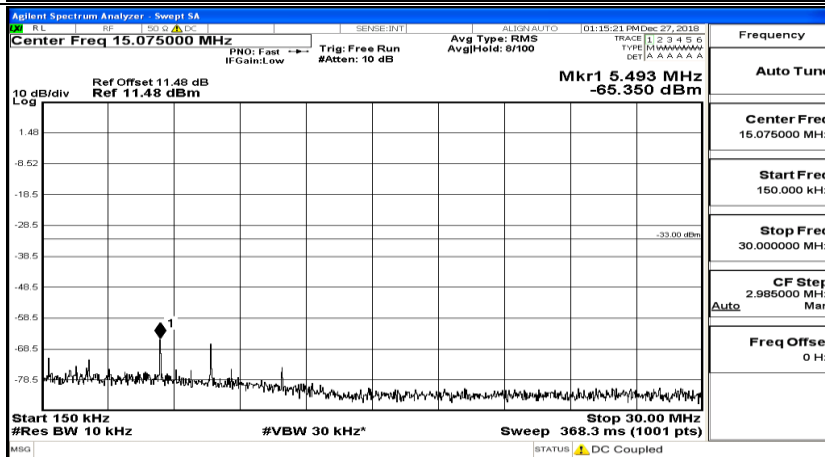

CSE Test Graph(s) (Channel Bandwidth:15 MHz)_HCH_16QAM