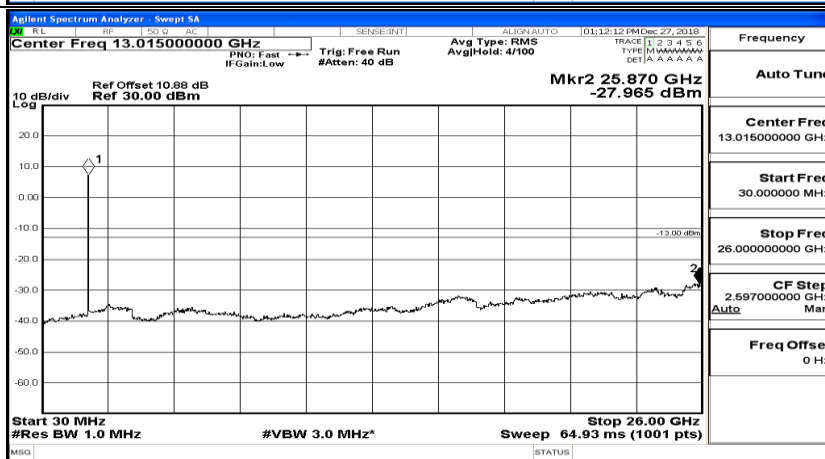

CSE Test Graph(s) (Channel Bandwidth: 10 MHz)_MCH_QPSK