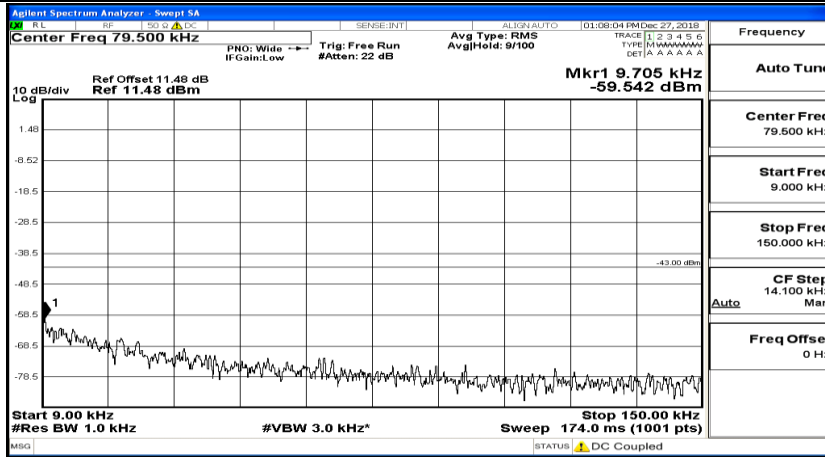

CSE Test Graph(s) (Channel Bandwidth: 3 MHz)_MCH_QPSK