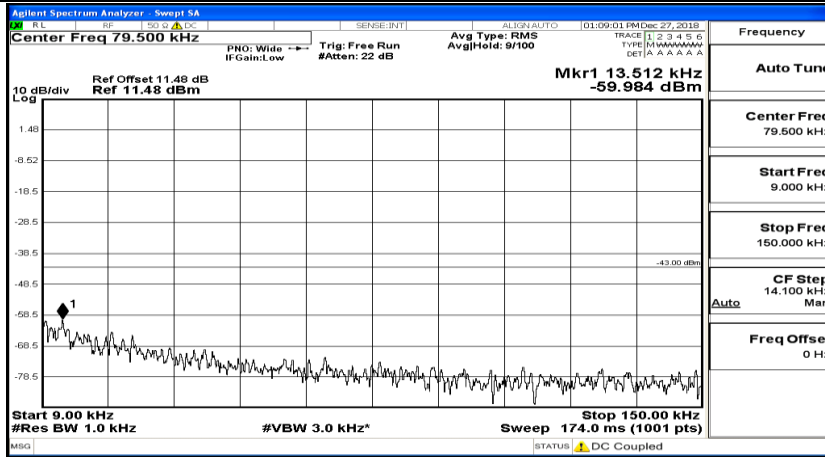

CSE Test Graph(s) (Channel Bandwidth: 3 MHz)_MCH_QPSK

CSE Test Graph(s) (Channel Bandwidth: 3 MHz)_HCH_QPSK

CSE Test Graph(s) (Channel Bandwidth: 3 MHz)_LCH_16QAM

CSE Test Graph(s) (Channel Bandwidth: 3 MHz)_MCH_16QAM

CSE Test Graph(s) (Channel Bandwidth: 3 MHz) _HCH_16QAM

Frequency
Auto Tune
Center Freq 79.500 kHz
Start Freq 9.000 kHz
Stop Freq 150.000 kHz
CF Step 14.100 kHz Man
Auto
Freq Offset 0 Hz

Frequency
Auto Tune
Center Freq 15.075000 MHz
Start Freq 150.000 kHz
Stop Freq 30.000000 MHz
CF Step 2.985000 MHz Man
Auto
Freq Offset 0 Hz