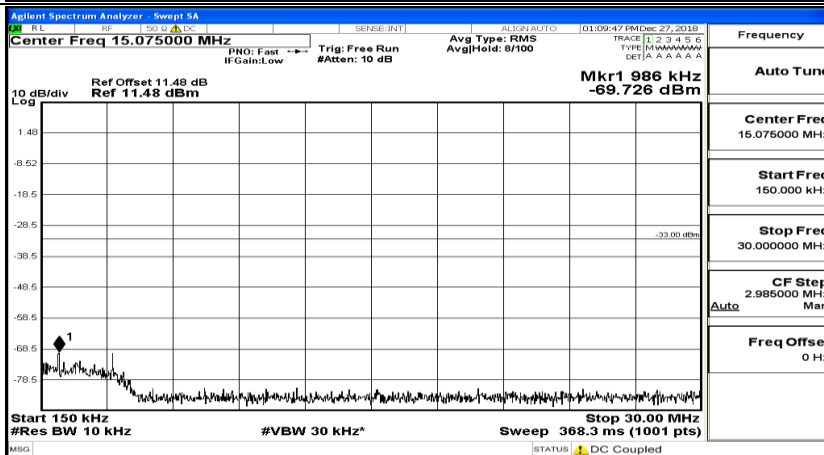

CSE Test Graph(s) (Channel Bandwidth: 5 MHz)_LCH_16QAM