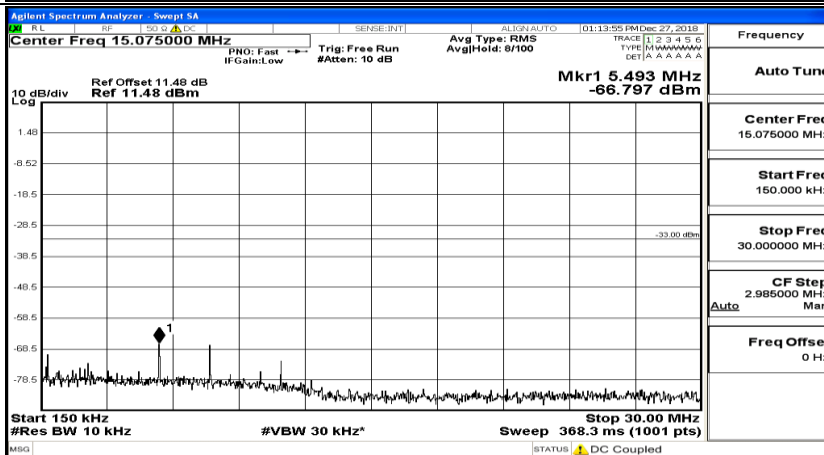

CSE Test Graph(s) (Channel Bandwidth:15 MHz)_LCH_16QAM