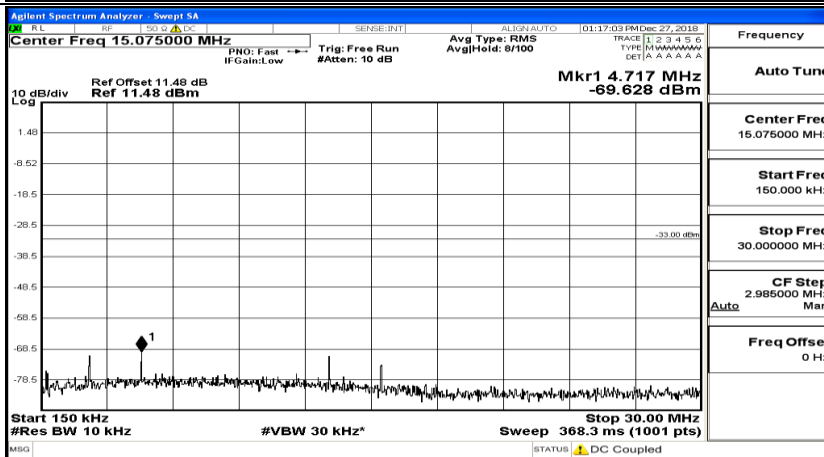

CSE Test Graph(s) (Channel Bandwidth:15 MHz)_HCH_16QAM

CSE Test Graph(s) (Channel Bandwidth:20 MHz) LCH_QPSK

CSE Test Graph(s) (Channel Bandwidth:20 MHz)_MCH_QPSK

CSE Test Graph(s) (Channel Bandwidth:20 MHz)_HCH_QPSK