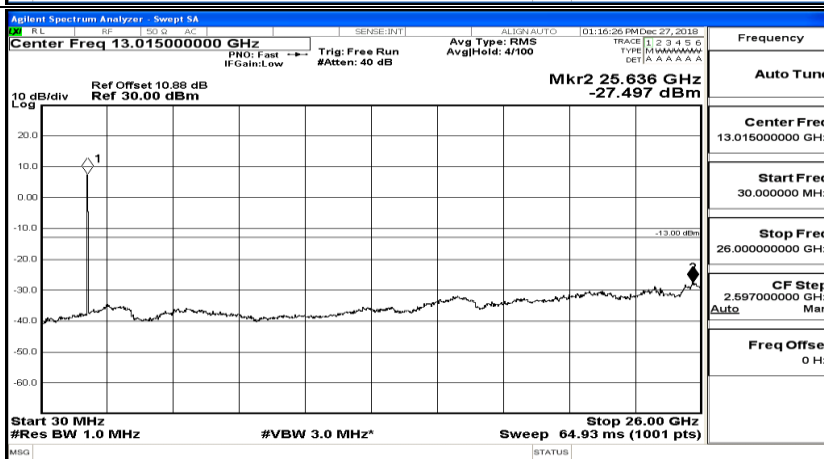

CSE Test Graph(s) (Channel Bandwidth:20 MHz)_MCH_QPSK