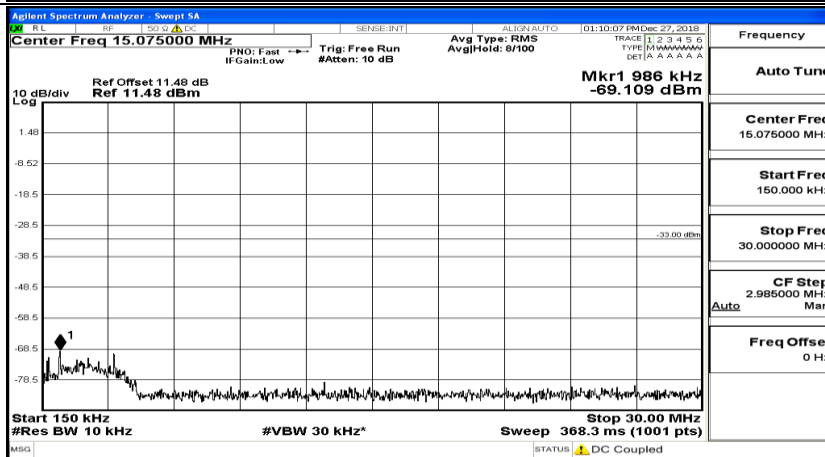

CSE Test Graph(s) (Channel Bandwidth: 5 MHz)_MCH_QPSK