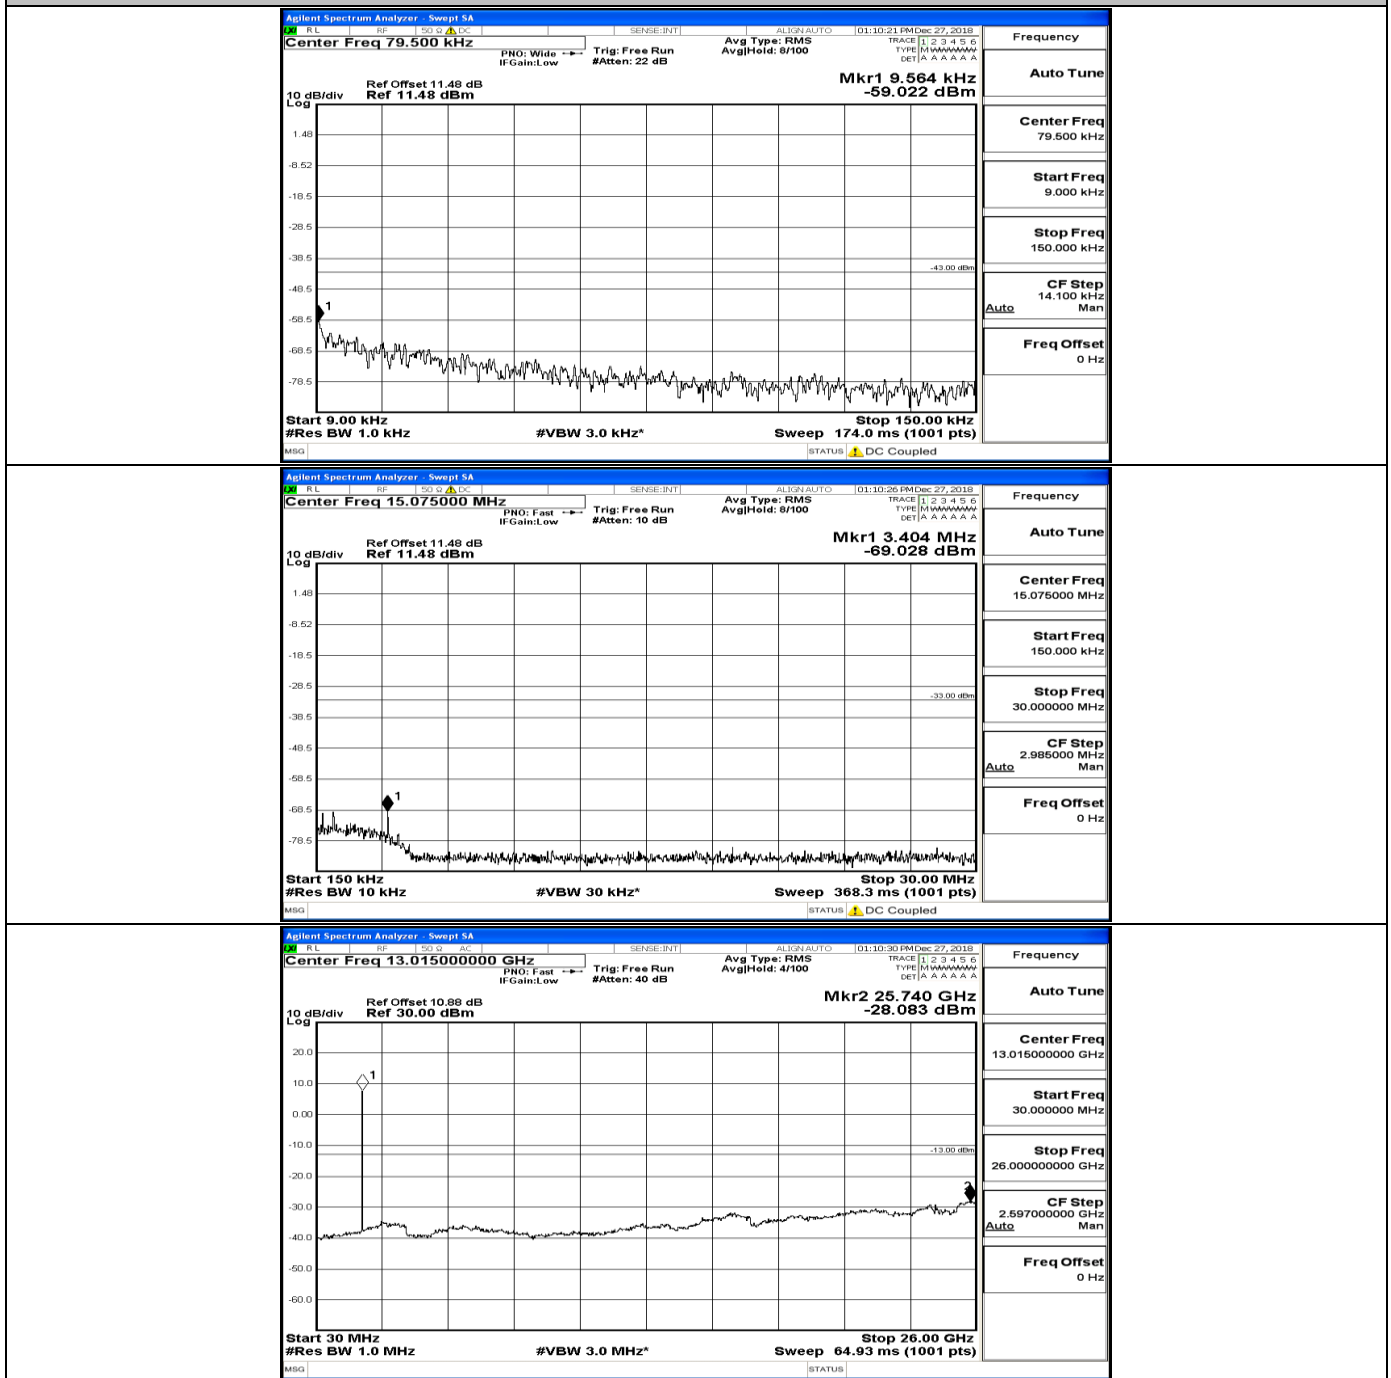

CSE Test Graph(s) (Channel Bandwidth: 5 MHz)_MCH_QPSK

CSE Test Graph(s) (Channel Bandwidth: 5 MHz)_HCH_QPSK

CSE Test Graph(s) (Channel Bandwidth: 5 MHz)_LCH_16QAM

CSE Test Graph(s) (Channel Bandwidth: 5 MHz)_MCH_16QAM

CSE Test Graph(s) (Channel Bandwidth: 5 MHz) _HCH_16QAM

CSE Test Graph(s) (Channel Bandwidth: 10 MHz) LCH_QPSK

CSE Test Graph(s) (Channel Bandwidth: 10 MHz)_MCH_QPSK

CSE Test Graph(s) (Channel Bandwidth: 10 MHz)_HCH_QPSK