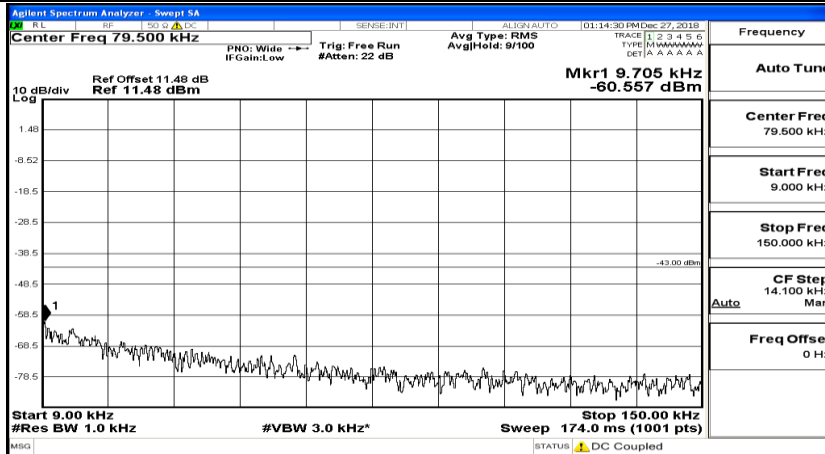

CSE Test Graph(s) (Channel Bandwidth:15 MHz)_MCH_QPSK

CSE Test Graph(s) (Channel Bandwidth:15 MHz)_HCH_QPSK

CSE Test Graph(s) (Channel Bandwidth:15 MHz)_LCH_16QAM

CSE Test Graph(s) (Channel Bandwidth:15 MHz)_MCH_16QAM