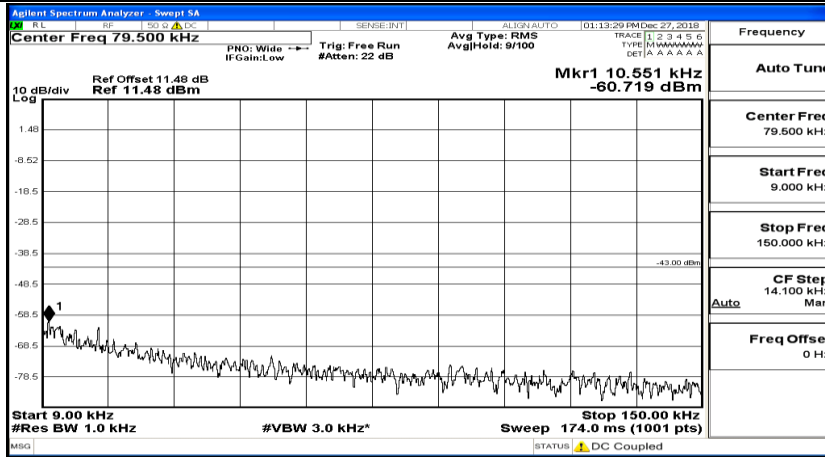

CSE Test Graph(s) (Channel Bandwidth: 10 MHz)_LCH_16QAM

CSE Test Graph(s) (Channel Bandwidth: 10 MHz)_MCH_16QAM

CSE Test Graph(s) (Channel Bandwidth: 10 MHz)_HCH_16QAM

CSE Test Graph(s) (Channel Bandwidth:15 MHz) LCH_QPSK