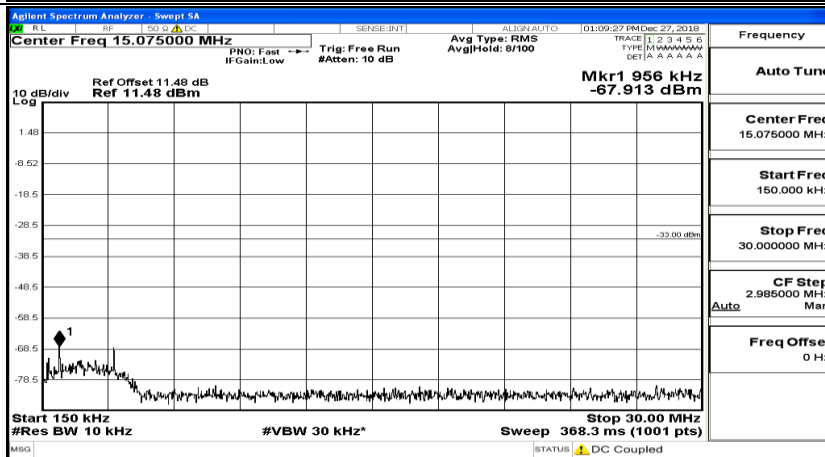

CSE Test Graph(s) (Channel Bandwidth: 3 MHz) _HCH_16QAM

Frequency
Auto Tune
Center Freq 79.500 kHz
Start Freq 9.000 kHz
Stop Freq 150.000 kHz
CF Step 14.100 kHz Man
Auto
Freq Offset 0 Hz

Frequency
Auto Tune
Center Freq 15.075000 MHz
Start Freq 150.000 kHz
Stop Freq 30.000000 MHz
CF Step 2.985000 MHz Man
Auto
Freq Offset 0 Hz

Frequency
Auto Tune
Center Freq 13.015000000 GHz
Start Freq 30.000000 MHz
Stop Freq 26.000000000 GHz
CF Step 2.597000000 GHz Man
Auto
Freq Offset 0 Hz

CSE Test Graph(s) (Channel Bandwidth: 5 MHz)_LCH_QPSK