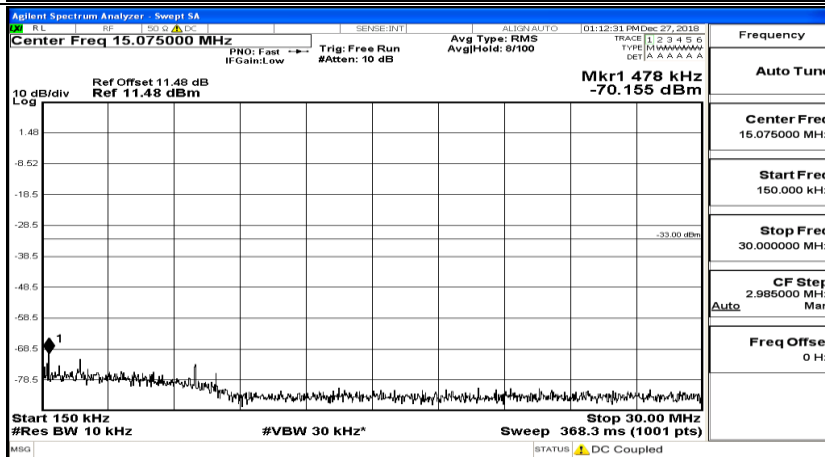

CSE Test Graph(s) (Channel Bandwidth: 10 MHz)_MCH_16QAM