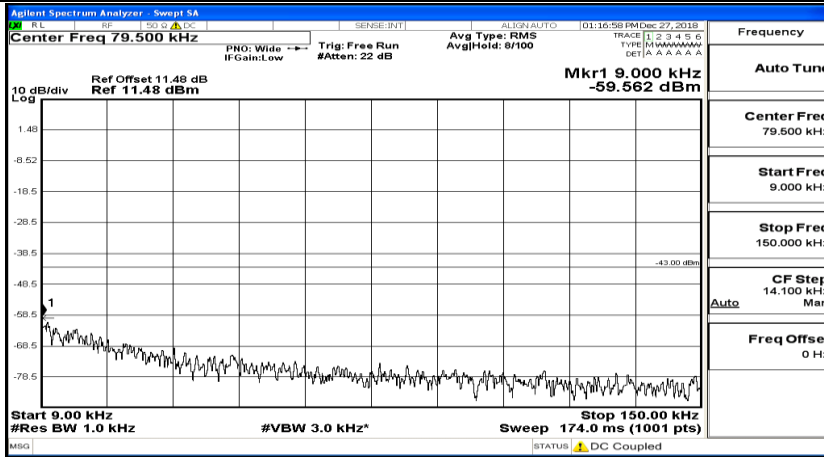

CSE Test Graph(s) (Channel Bandwidth:15 MHz)_HCH_16QAM

CSE Test Graph(s) (Channel Bandwidth:20 MHz) LCH_QPSK

CSE Test Graph(s) (Channel Bandwidth:20 MHz)_MCH_QPSK

CSE Test Graph(s) (Channel Bandwidth:20 MHz)_HCH_QPSK