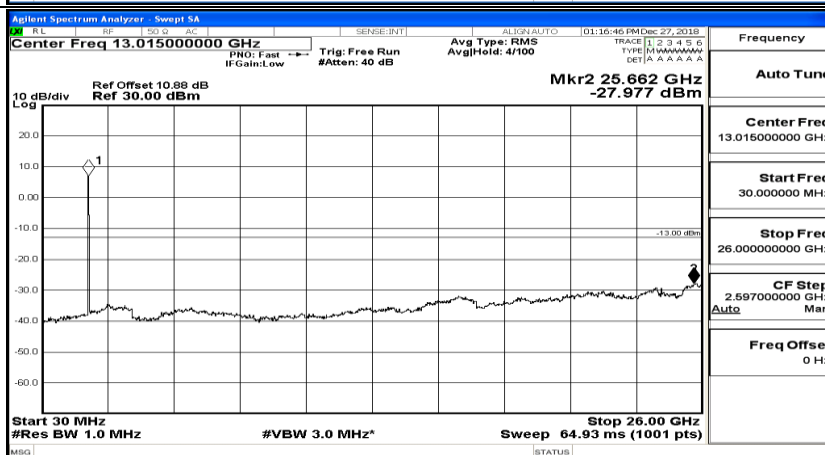

CSE Test Graph(s) (Channel Bandwidth:20 MHz)_LCH_16QAM

CSE Test Graph(s) (Channel Bandwidth:20 MHz)_MCH_16QAM

Frequency
Auto Tune
Center Freq 79.500 kHz
Start Freq 9.000 kHz
Stop Freq 150.000 kHz
CF Step 14.100 kHz Man
Freq Offset 0 Hz

Frequency
Auto Tune
Center Freq 15.075000 MHz
Start Freq 150.000 kHz
Stop Freq 30.000000 MHz
CF Step 2.985000 MHz Man
Freq Offset 0 Hz

Frequency
Auto Tune
Center Freq 13.015000000 GHz
Start Freq 30.000000 MHz
Stop Freq 26.000000000 GHz
CF Step 2.597000000 GHz Man
Freq Offset 0 Hz