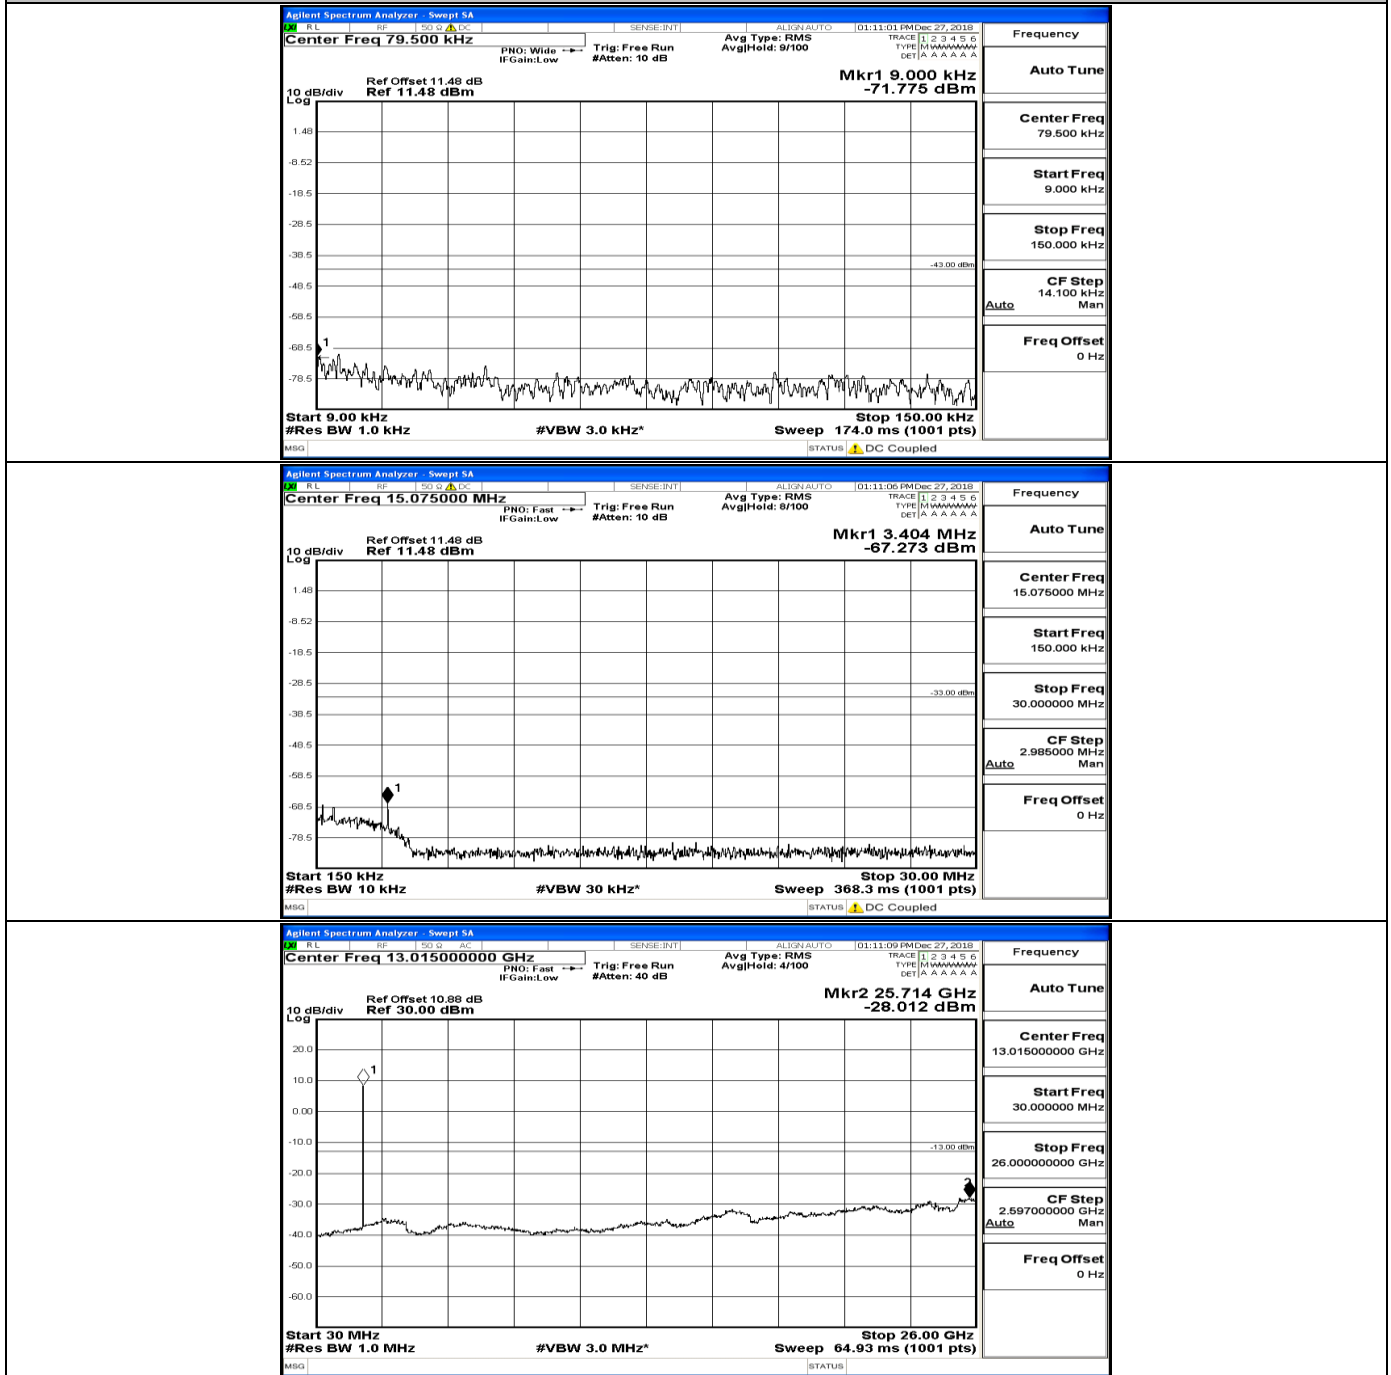

CSE Test Graph(s) (Channel Bandwidth: 5 MHz)_MCH_QPSK

CSE Test Graph(s) (Channel Bandwidth: 5 MHz)_HCH_QPSK

CSE Test Graph(s) (Channel Bandwidth: 5 MHz)_LCH_16QAM

CSE Test Graph(s) (Channel Bandwidth: 5 MHz)_MCH_16QAM

CSE Test Graph(s) (Channel Bandwidth: 5 MHz) _HCH_16QAM

CSE Test Graph(s) (Channel Bandwidth: 10 MHz) LCH_QPSK

CSE Test Graph(s) (Channel Bandwidth: 10 MHz)_MCH_QPSK

CSE Test Graph(s) (Channel Bandwidth: 10 MHz)_HCH_QPSK