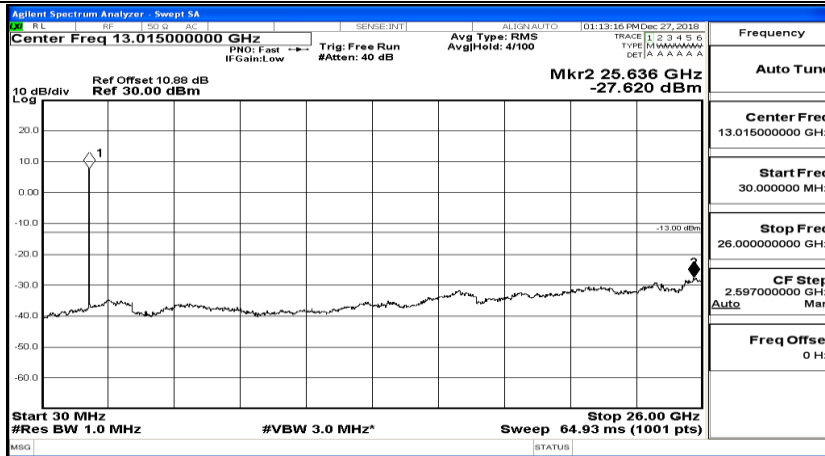

CSE Test Graph(s) (Channel Bandwidth: 10 MHz)_HCH_16QAM