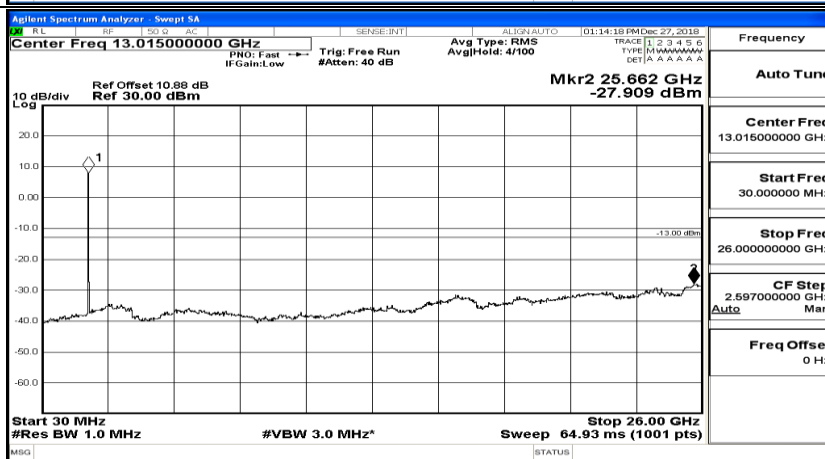

CSE Test Graph(s) (Channel Bandwidth:15 MHz)_MCH_QPSK