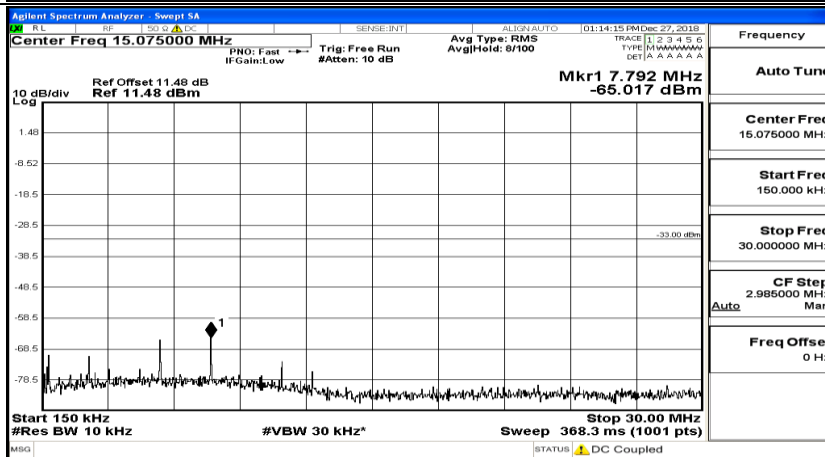

CSE Test Graph(s) (Channel Bandwidth:15 MHz)_MCH_QPSK