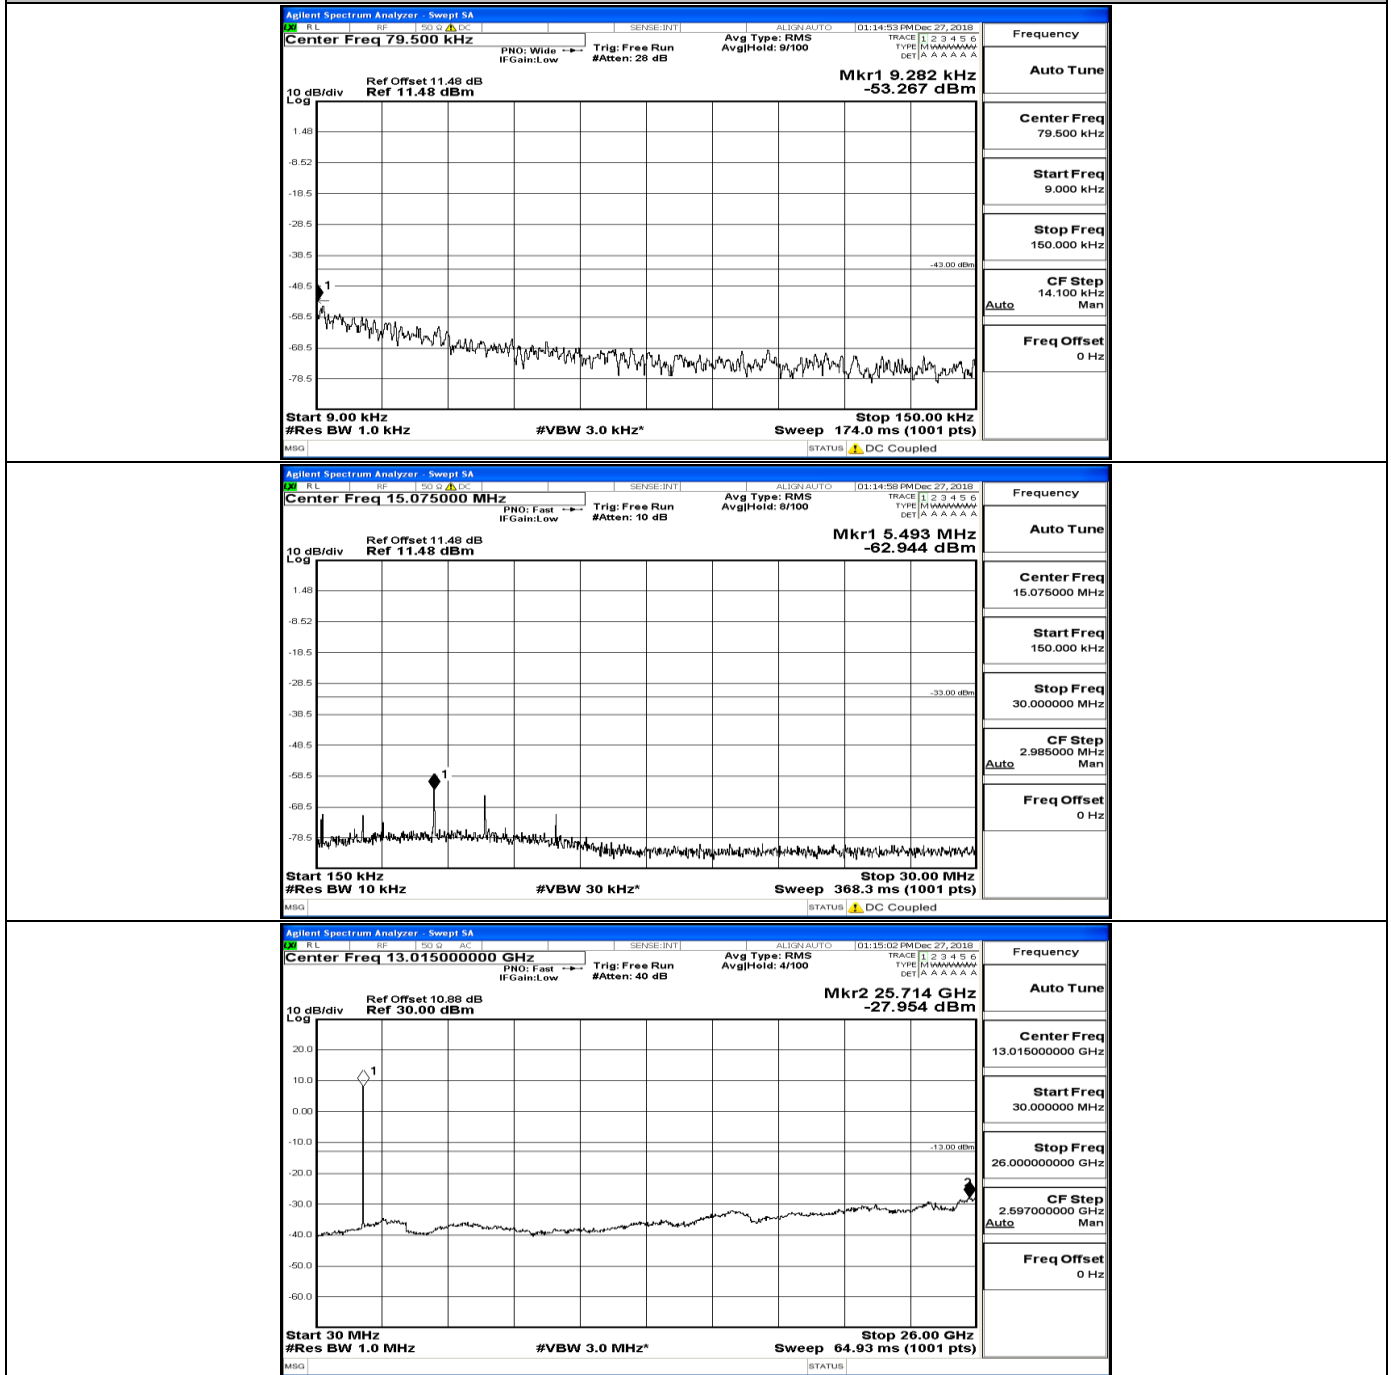

CSE Test Graph(s) (Channel Bandwidth:15 MHz)_HCH_QPSK