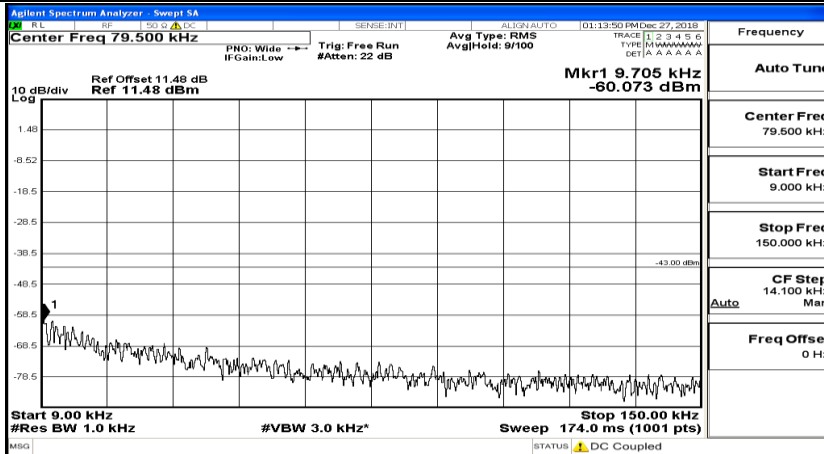

CSE Test Graph(s) (Channel Bandwidth:15 MHz)_LCH_16QAM