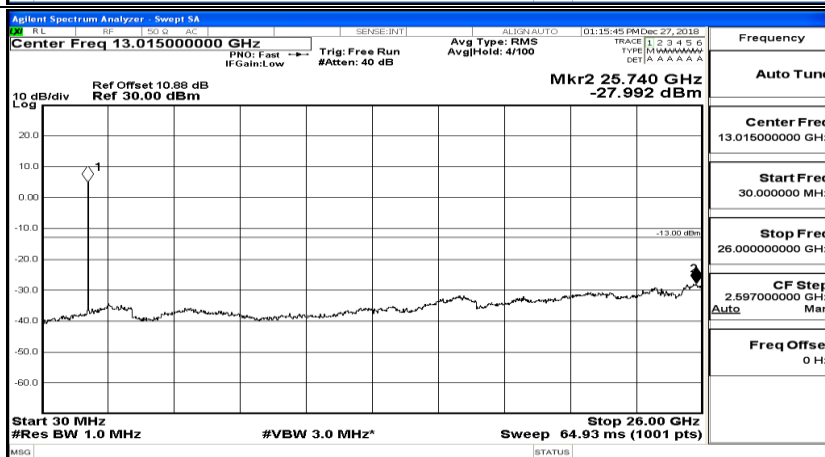

CSE Test Graph(s) (Channel Bandwidth:20 MHz) LCH_QPSK