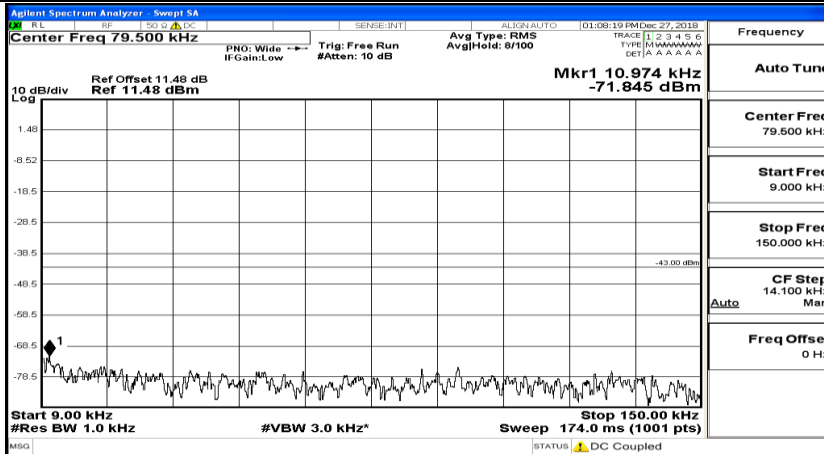

CSE Test Graph(s) (Channel Bandwidth: 3 MHz)_MCH_QPSK

CSE Test Graph(s) (Channel Bandwidth: 3 MHz)_HCH_QPSK

CSE Test Graph(s) (Channel Bandwidth: 3 MHz)_LCH_16QAM

CSE Test Graph(s) (Channel Bandwidth: 3 MHz)_MCH_16QAM

CSE Test Graph(s) (Channel Bandwidth: 3 MHz) _HCH_16QAM

Frequency
Auto Tune
Center Freq 79.500 kHz
Start Freq 9.000 kHz
Stop Freq 150.000 kHz
CF Step 14.100 kHz Man
Auto
Freq Offset 0 Hz

Frequency
Auto Tune
Center Freq 15.075000 MHz
Start Freq 150.000 kHz
Stop Freq 30.000000 MHz
CF Step 2.985000 MHz Man
Auto
Freq Offset 0 Hz

Frequency
Auto Tune
Center Freq 13.015000000 GHz
Start Freq 30.000000 MHz
Stop Freq 26.000000000 GHz
CF Step 2.597000000 GHz Man
Auto
Freq Offset 0 Hz

CSE Test Graph(s) (Channel Bandwidth: 5 MHz)_LCH_QPSK