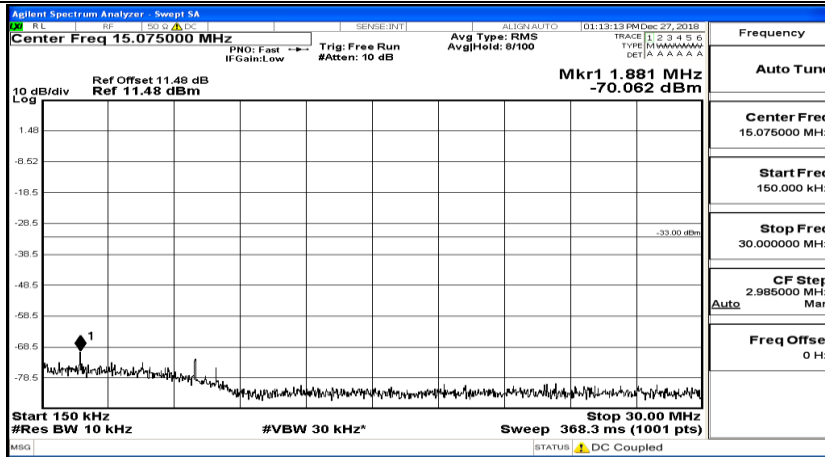

CSE Test Graph(s) (Channel Bandwidth: 10 MHz)_HCH_16QAM