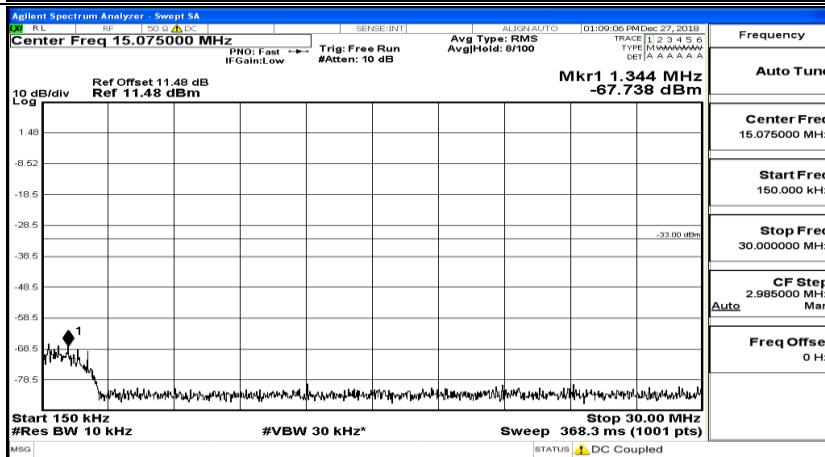

CSE Test Graph(s) (Channel Bandwidth: 3 MHz)_MCH_QPSK

CSE Test Graph(s) (Channel Bandwidth: 3 MHz)_HCH_QPSK

CSE Test Graph(s) (Channel Bandwidth: 3 MHz)_LCH_16QAM

CSE Test Graph(s) (Channel Bandwidth: 3 MHz)_MCH_16QAM

CSE Test Graph(s) (Channel Bandwidth: 3 MHz) _HCH_16QAM

Frequency
Auto Tune
Center Freq 79.500 kHz
Start Freq 9.000 kHz
Stop Freq 150.000 kHz
CF Step 14.100 kHz Man
Auto
Freq Offset 0 Hz

Frequency
Auto Tune
Center Freq 15.075000 MHz
Start Freq 150.000 kHz
Stop Freq 30.000000 MHz
CF Step 2.985000 MHz Man
Auto
Freq Offset 0 Hz