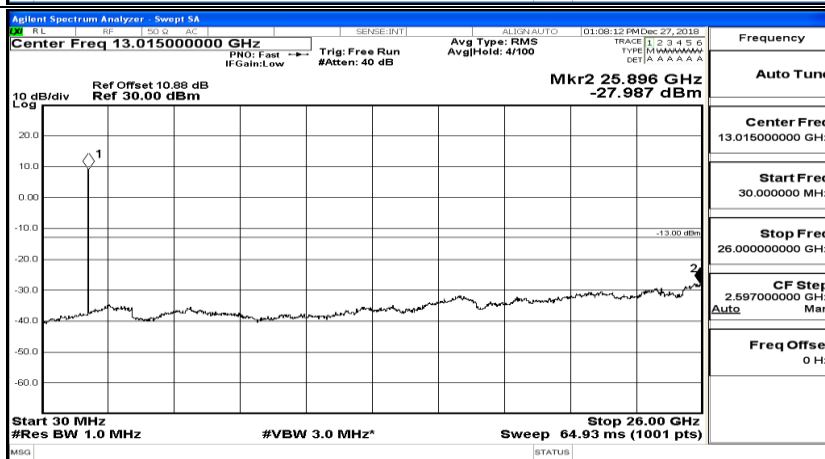

CSE Test Graph(s) (Channel Bandwidth: 1.4 MHz)_LCH_16QAM

CSE Test Graph(s) (Channel Bandwidth: 1.4 MHz)_MCH_16QAM

CSE Test Graph(s) (Channel Bandwidth: 1.4 MHz)_HCH_16QAM

CSE Test Graph(s) (Channel Bandwidth: 3 MHz)_LCH_QPSK

CSE Test Graph(s) (Channel Bandwidth: 3 MHz)_MCH_QPSK

CSE Test Graph(s) (Channel Bandwidth: 3 MHz)_HCH_QPSK

CSE Test Graph(s) (Channel Bandwidth: 3 MHz)_LCH_16QAM

CSE Test Graph(s) (Channel Bandwidth: 3 MHz)_MCH_16QAM

CSE Test Graph(s) (Channel Bandwidth: 3 MHz) _HCH_16QAM

Frequency
Auto Tune
Center Freq 79.500 kHz
Start Freq 9.000 kHz
Stop Freq 150.000 kHz
CF Step 14.100 kHz Man
Auto
Freq Offset 0 Hz

Frequency
Auto Tune
Center Freq 15.075000 MHz
Start Freq 150.000 kHz
Stop Freq 30.000000 MHz
CF Step 2.985000 MHz Man
Auto
Freq Offset 0 Hz