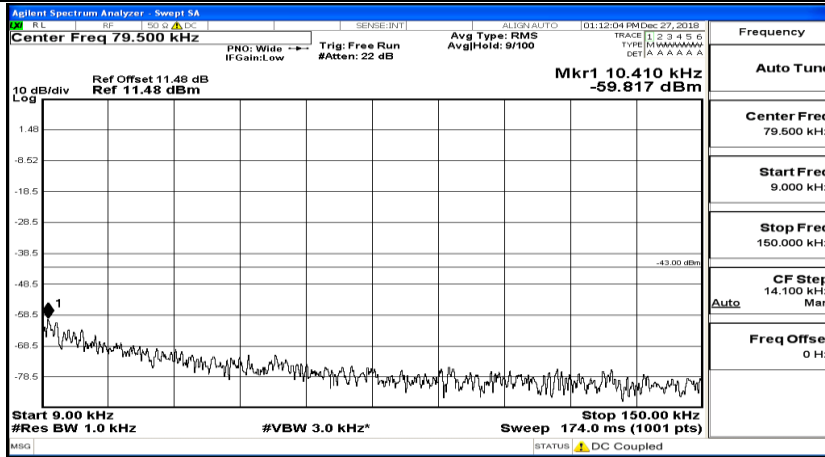

CSE Test Graph(s) (Channel Bandwidth: 10 MHz)_MCH_QPSK