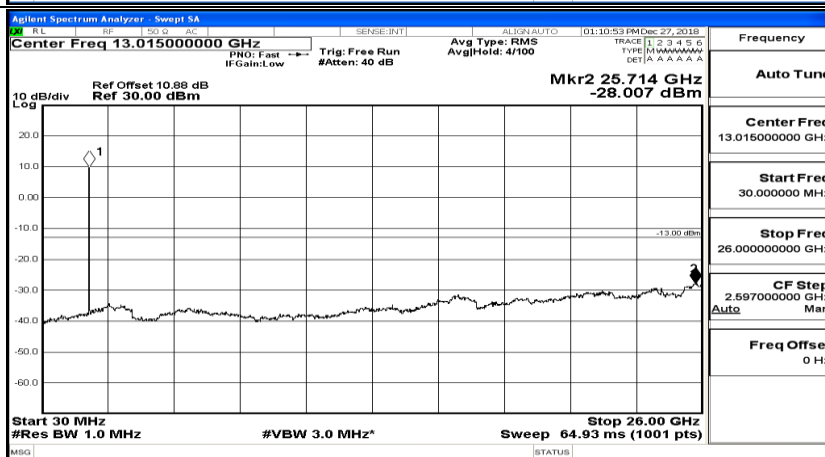

CSE Test Graph(s) (Channel Bandwidth: 5 MHz)_HCH_QPSK