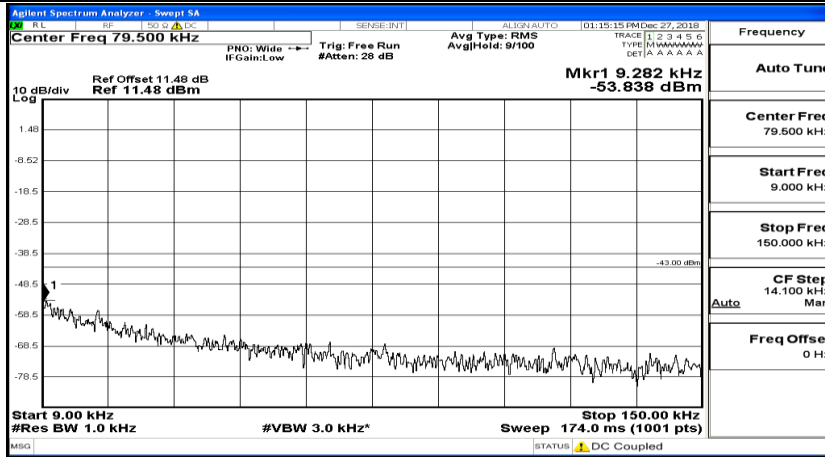

CSE Test Graph(s) (Channel Bandwidth:15 MHz)_HCH_16QAM