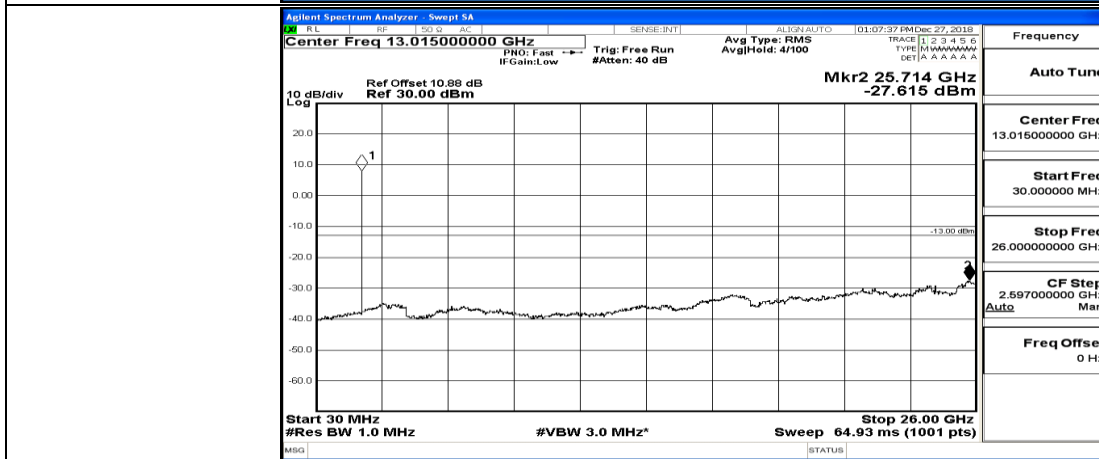

CSE Test Graph(s) (Channel Bandwidth: 1.4 MHz)_LCH_16QAM

CSE Test Graph(s) (Channel Bandwidth: 1.4 MHz)_MCH_16QAM

CSE Test Graph(s) (Channel Bandwidth: 1.4 MHz)_HCH_16QAM

CSE Test Graph(s) (Channel Bandwidth: 3 MHz)_LCH_QPSK

CSE Test Graph(s) (Channel Bandwidth: 3 MHz)_MCH_QPSK

CSE Test Graph(s) (Channel Bandwidth: 3 MHz)_HCH_QPSK

CSE Test Graph(s) (Channel Bandwidth: 3 MHz)_LCH_16QAM

CSE Test Graph(s) (Channel Bandwidth: 3 MHz)_MCH_16QAM

CSE Test Graph(s) (Channel Bandwidth: 3 MHz) _HCH_16QAM

Frequency
Auto Tune
Center Freq 79.500 kHz
Start Freq 9.000 kHz
Stop Freq 150.000 kHz
CF Step 14.100 kHz Man
Auto
Freq Offset 0 Hz

Frequency
Auto Tune
Center Freq 15.075000 MHz
Start Freq 150.000 kHz
Stop Freq 30.000000 MHz
CF Step 2.985000 MHz Man
Auto
Freq Offset 0 Hz