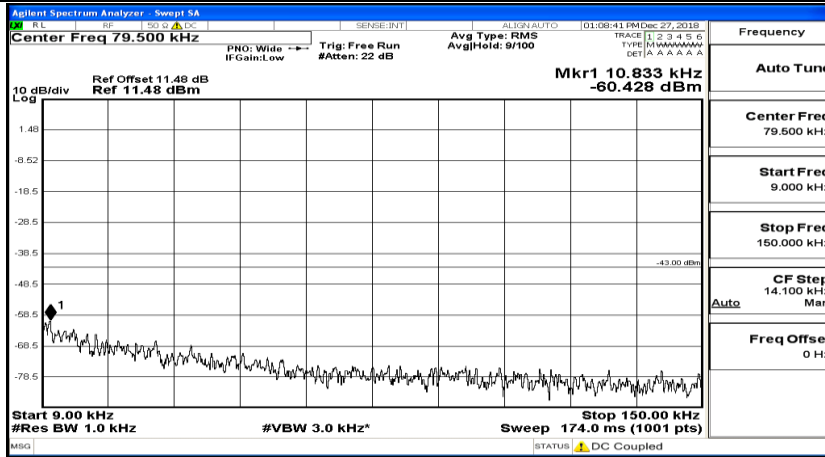

CSE Test Graph(s) (Channel Bandwidth: 3 MHz)_HCH_QPSK