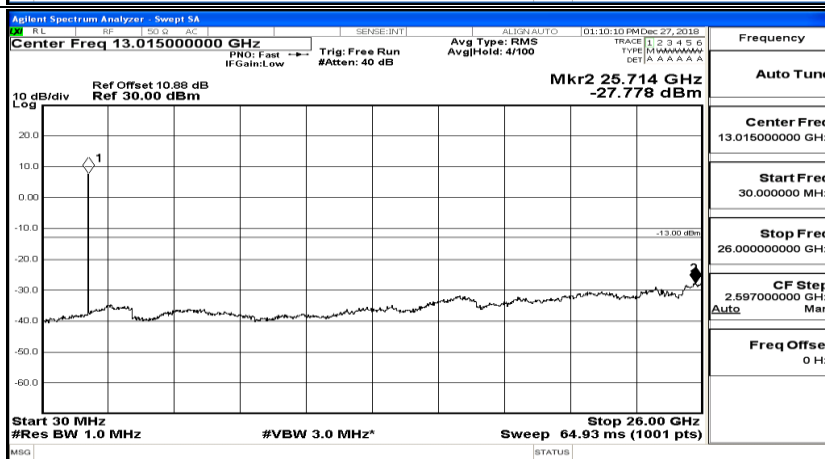

CSE Test Graph(s) (Channel Bandwidth: 5 MHz)_MCH_QPSK