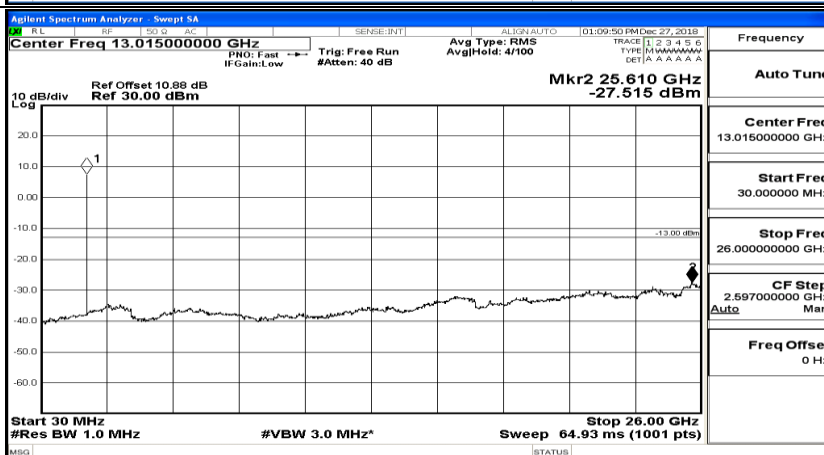

CSE Test Graph(s) (Channel Bandwidth: 5 MHz)_LCH_16QAM