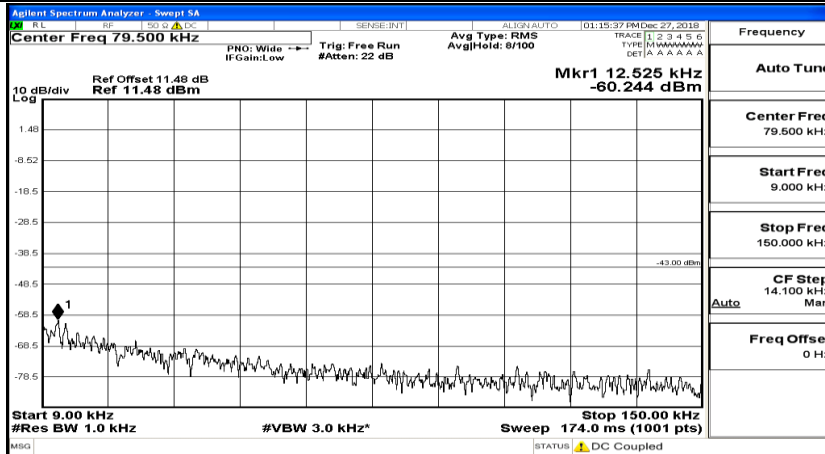

CSE Test Graph(s) (Channel Bandwidth:20 MHz) LCH_QPSK