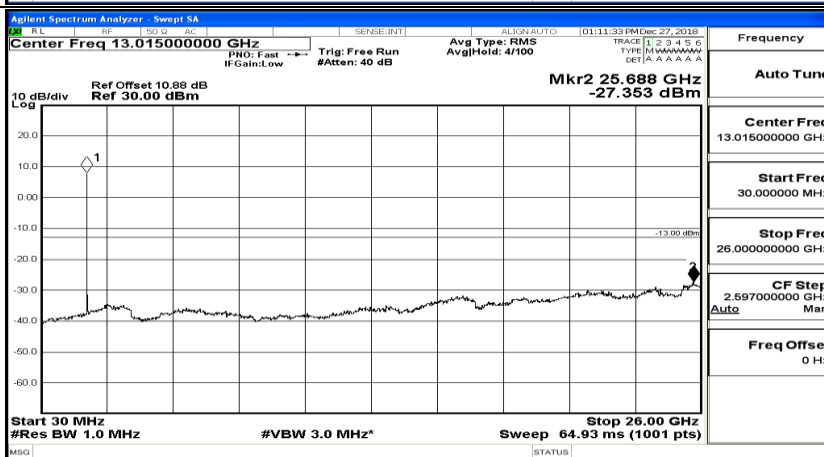

CSE Test Graph(s) (Channel Bandwidth: 10 MHz) LCH_QPSK