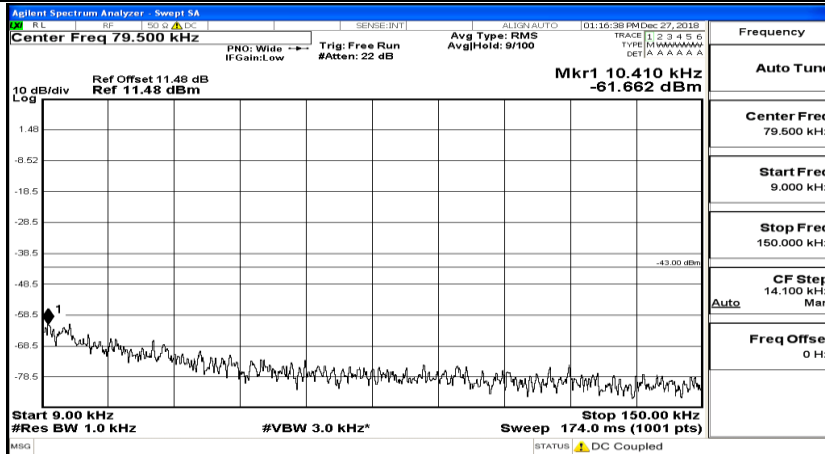

CSE Test Graph(s) (Channel Bandwidth:20 MHz)_MCH_16QAM

Frequency
Auto Tune
Center Freq 79.500 kHz
Start Freq 9.000 kHz
Stop Freq 150.000 kHz
CF Step 14.100 kHz Man
Freq Offset 0 Hz