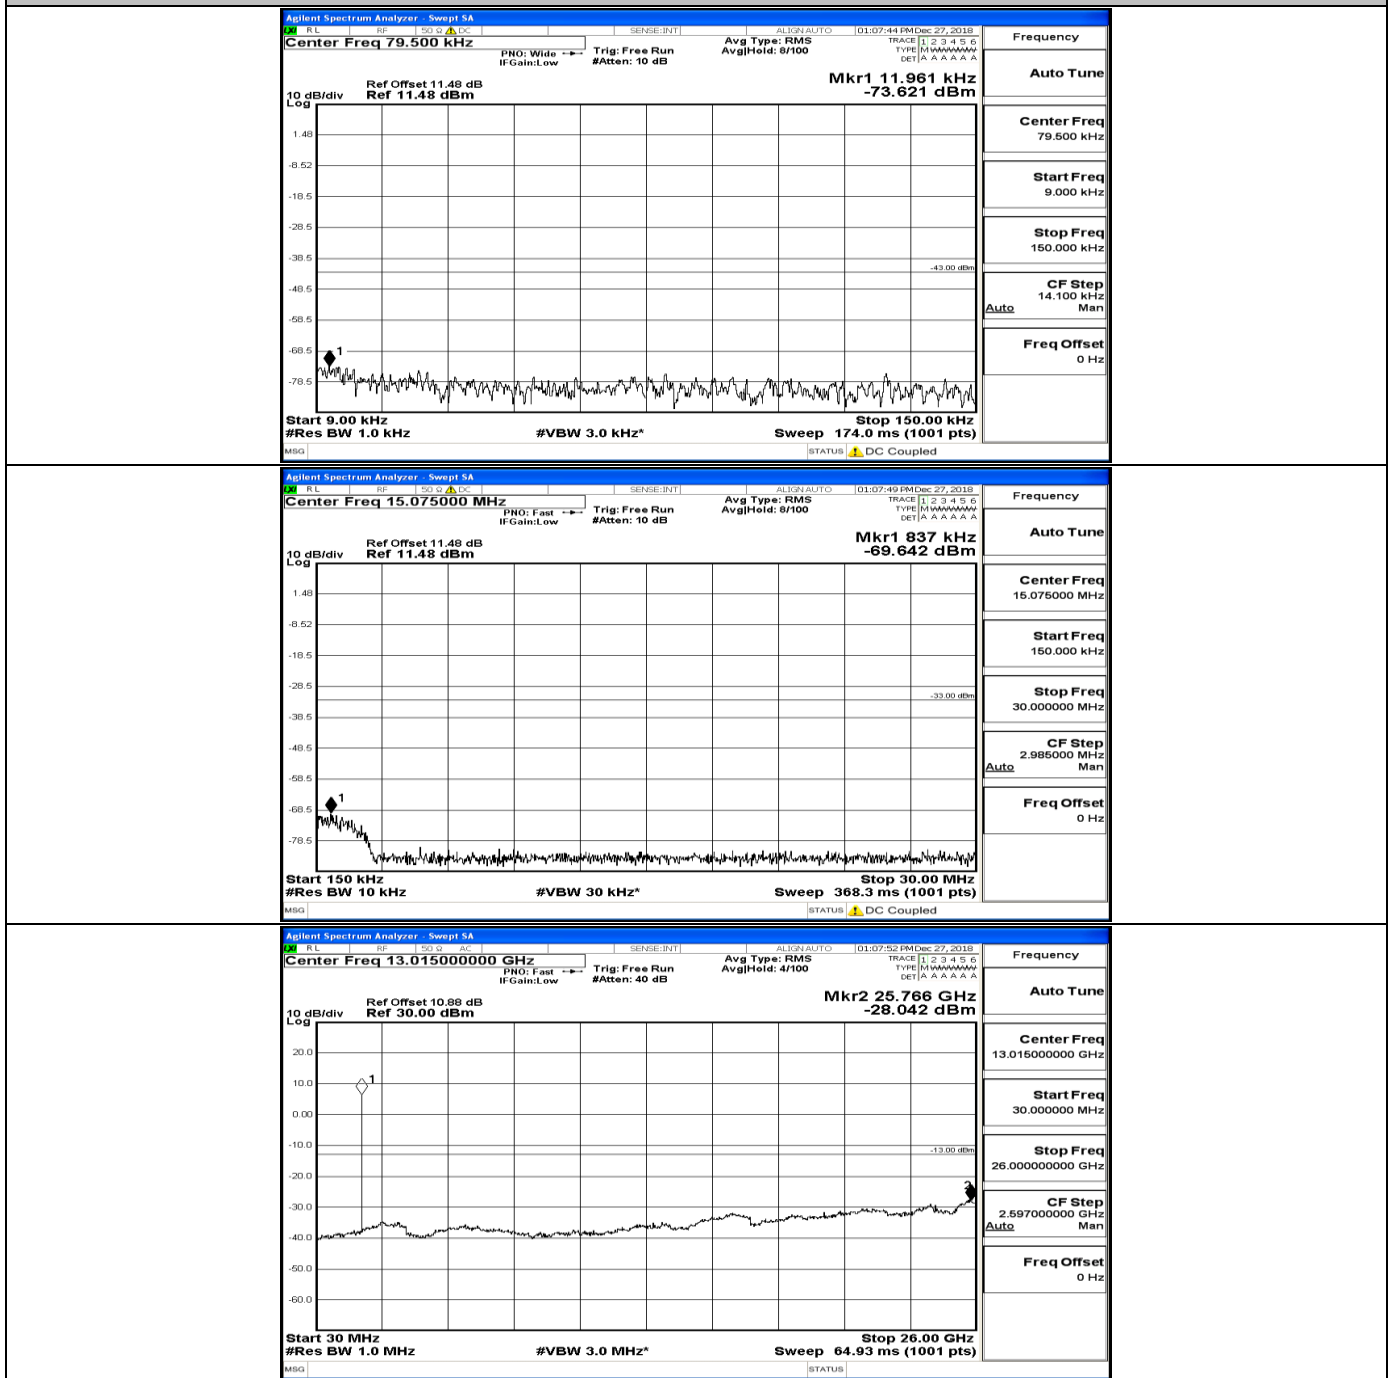

CSE Test Graph(s) (Channel Bandwidth: 1.4 MHz)_LCH_16QAM

CSE Test Graph(s) (Channel Bandwidth: 1.4 MHz)_MCH_16QAM

CSE Test Graph(s) (Channel Bandwidth: 1.4 MHz)_HCH_16QAM

CSE Test Graph(s) (Channel Bandwidth: 3 MHz)_LCH_QPSK

CSE Test Graph(s) (Channel Bandwidth: 3 MHz)_MCH_QPSK

CSE Test Graph(s) (Channel Bandwidth: 3 MHz)_HCH_QPSK

CSE Test Graph(s) (Channel Bandwidth: 3 MHz)_LCH_16QAM

CSE Test Graph(s) (Channel Bandwidth: 3 MHz)_MCH_16QAM