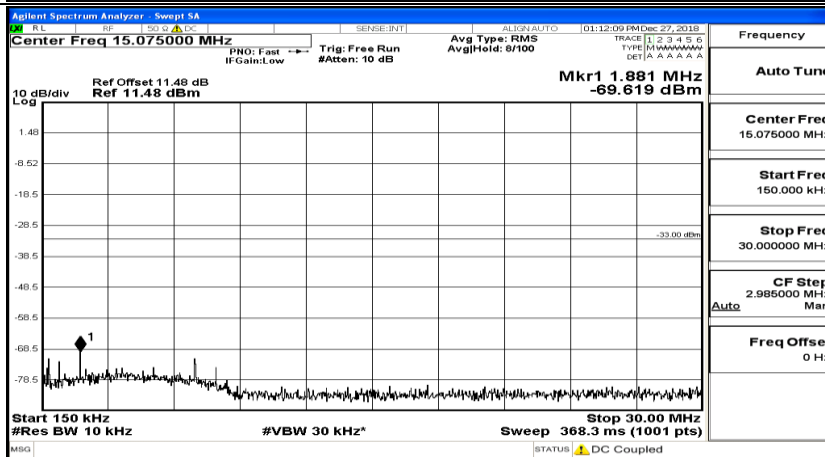

CSE Test Graph(s) (Channel Bandwidth: 10 MHz)_MCH_QPSK