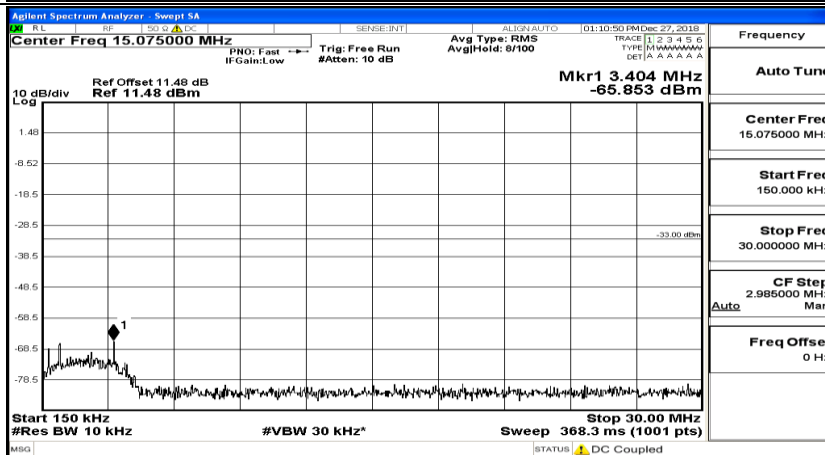

CSE Test Graph(s) (Channel Bandwidth: 5 MHz)_HCH_QPSK