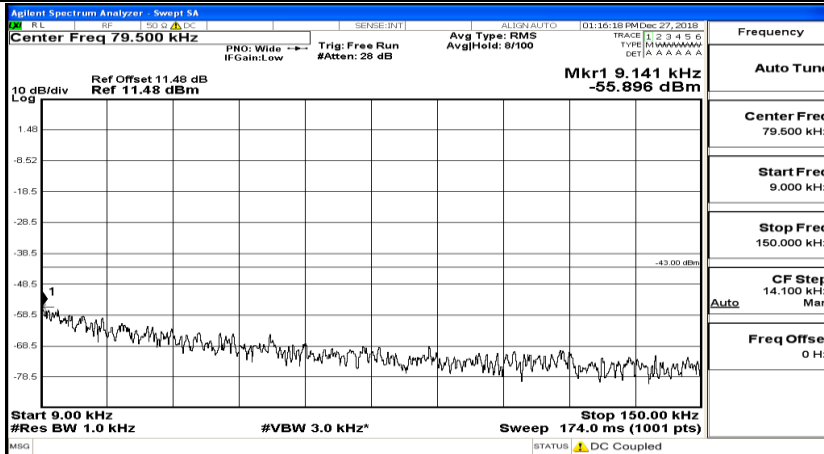

CSE Test Graph(s) (Channel Bandwidth:20 MHz)_MCH_QPSK