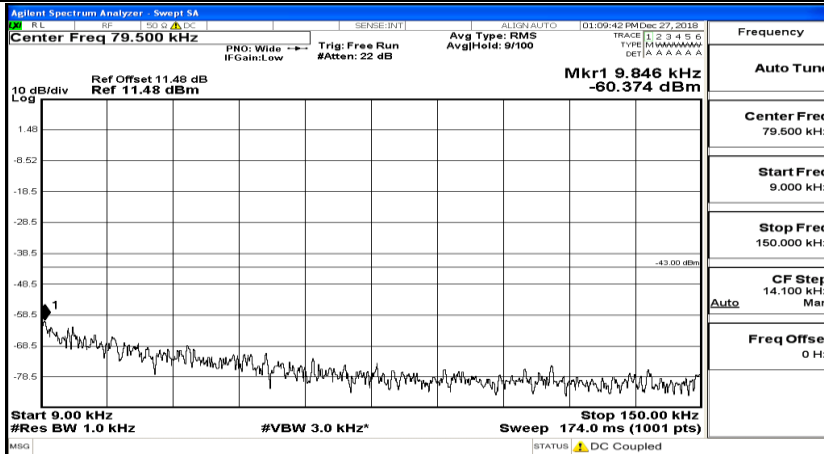

CSE Test Graph(s) (Channel Bandwidth: 5 MHz)_LCH_16QAM