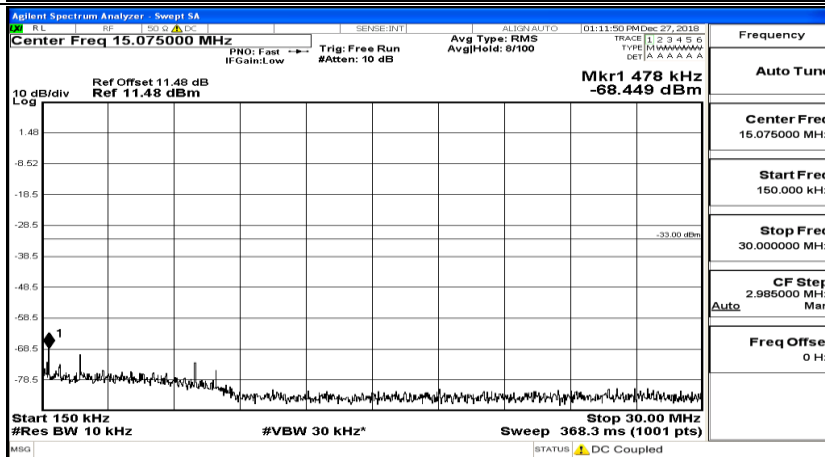

CSE Test Graph(s) (Channel Bandwidth: 10 MHz)_LCH_16QAM