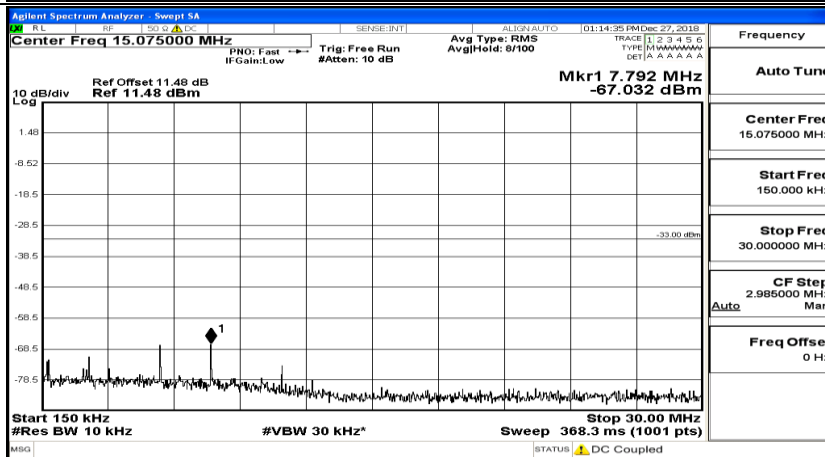

CSE Test Graph(s) (Channel Bandwidth:15 MHz)_MCH_QPSK

CSE Test Graph(s) (Channel Bandwidth:15 MHz)_HCH_QPSK

CSE Test Graph(s) (Channel Bandwidth:15 MHz)_LCH_16QAM

CSE Test Graph(s) (Channel Bandwidth:15 MHz)_MCH_16QAM