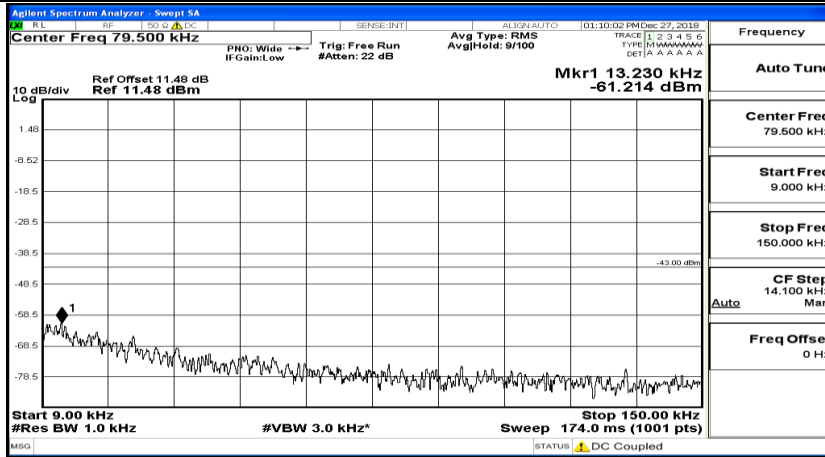

CSE Test Graph(s) (Channel Bandwidth: 5 MHz)_MCH_QPSK