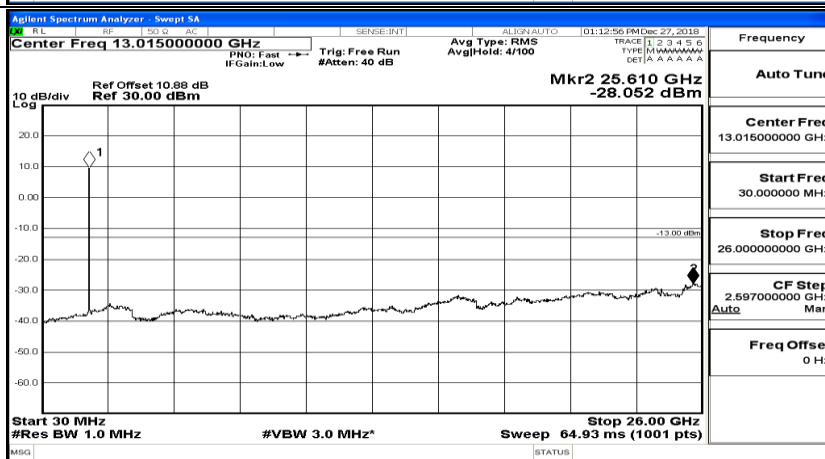

CSE Test Graph(s) (Channel Bandwidth: 5 MHz) _HCH_16QAM

CSE Test Graph(s) (Channel Bandwidth: 10 MHz) LCH_QPSK

CSE Test Graph(s) (Channel Bandwidth: 10 MHz)_MCH_QPSK

CSE Test Graph(s) (Channel Bandwidth: 10 MHz)_HCH_QPSK