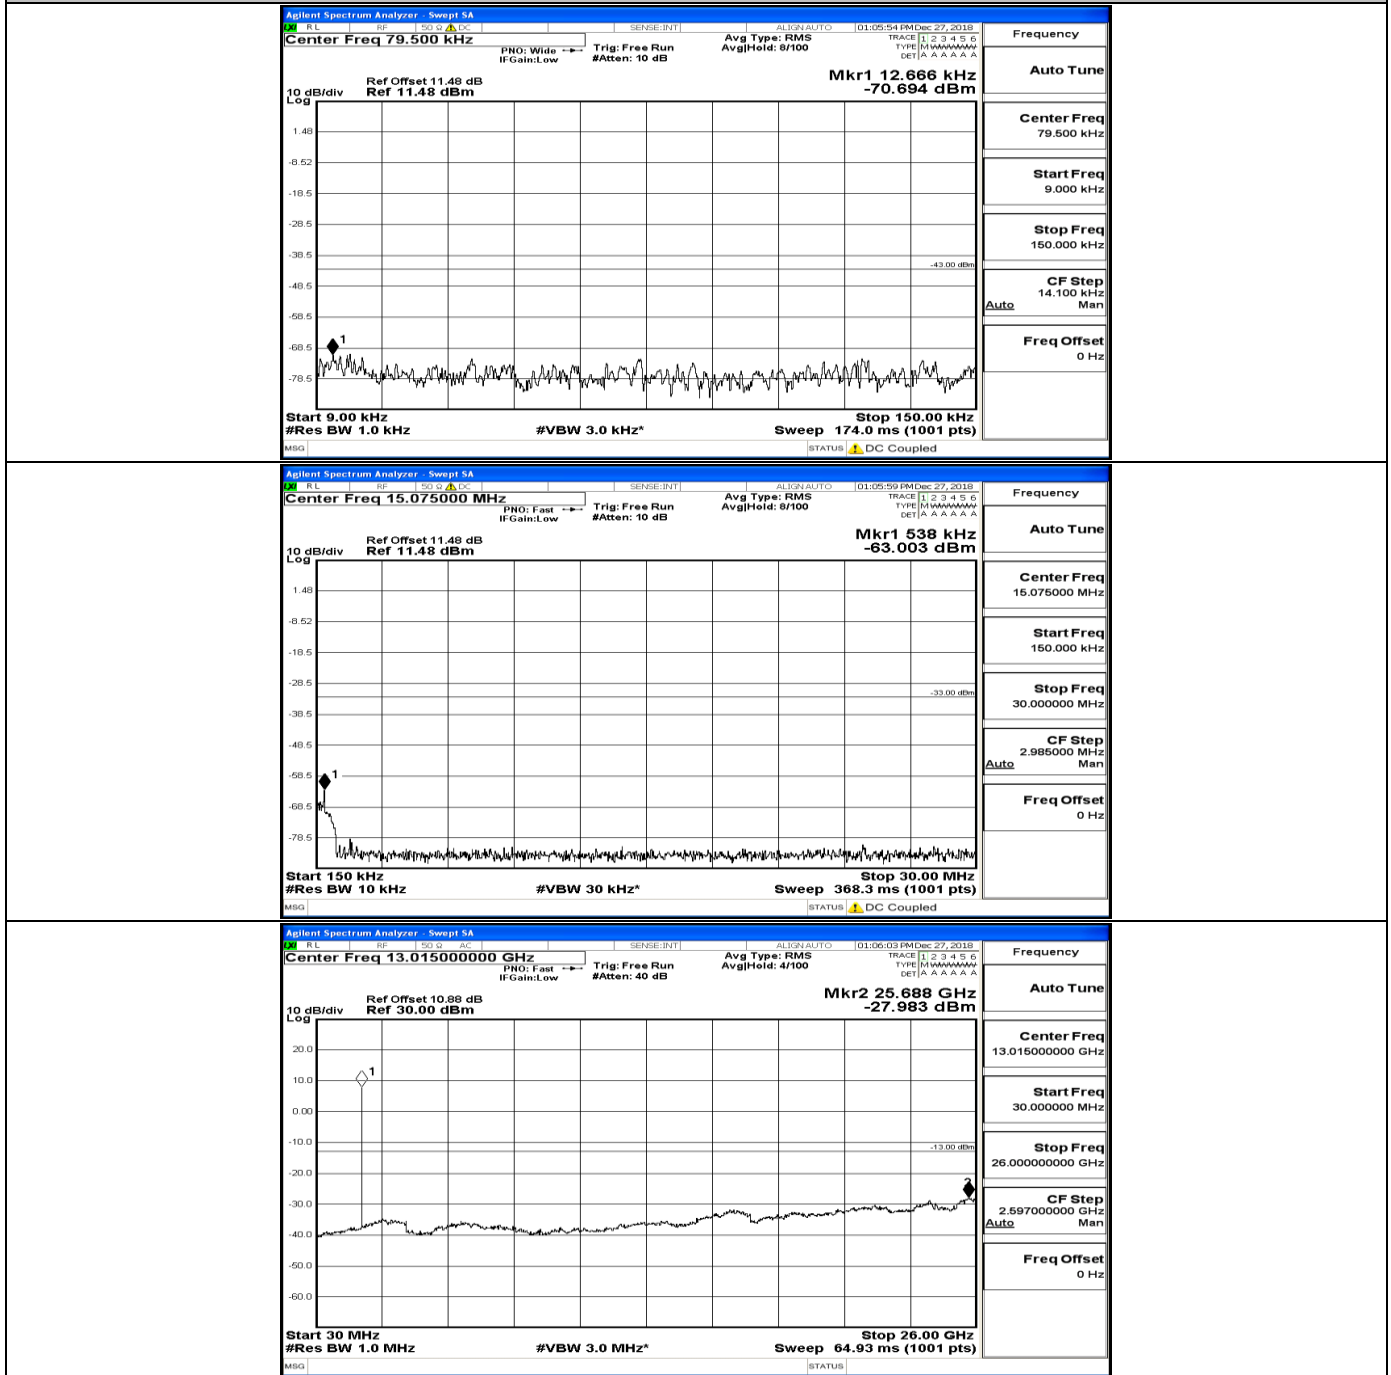

CSE Test Graph(s) (Channel Bandwidth: 1.4 MHz)_LCH_16QAM

CSE Test Graph(s) (Channel Bandwidth: 1.4 MHz)_MCH_16QAM

CSE Test Graph(s) (Channel Bandwidth: 1.4 MHz)_HCH_16QAM

CSE Test Graph(s) (Channel Bandwidth: 3 MHz)_LCH_QPSK

CSE Test Graph(s) (Channel Bandwidth: 3 MHz)_MCH_QPSK

CSE Test Graph(s) (Channel Bandwidth: 3 MHz)_HCH_QPSK

CSE Test Graph(s) (Channel Bandwidth: 3 MHz)_LCH_16QAM

CSE Test Graph(s) (Channel Bandwidth: 3 MHz)_MCH_16QAM