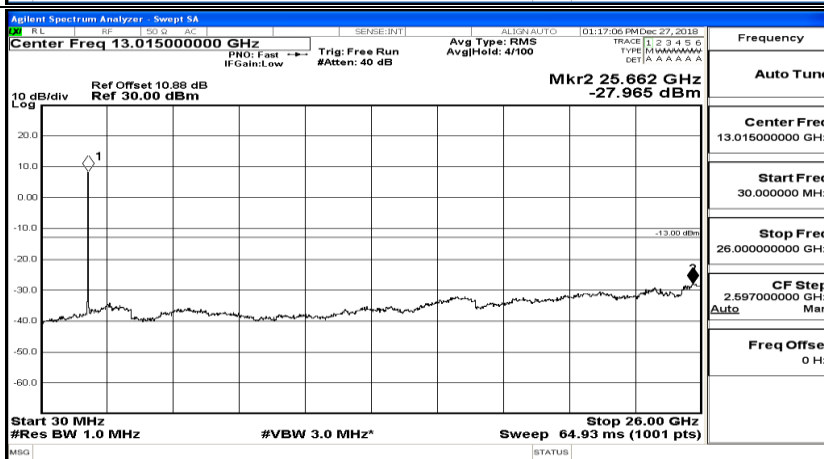

CSE Test Graph(s) (Channel Bandwidth:15 MHz)_HCH_16QAM

CSE Test Graph(s) (Channel Bandwidth:20 MHz) LCH_QPSK

CSE Test Graph(s) (Channel Bandwidth:20 MHz)_MCH_QPSK

CSE Test Graph(s) (Channel Bandwidth:20 MHz)_HCH_QPSK

CSE Test Graph(s) (Channel Bandwidth:20 MHz)_LCH_16QAM

CSE Test Graph(s) (Channel Bandwidth:20 MHz)_MCH_16QAM

Frequency
Auto Tune
Center Freq 79.500 kHz
Start Freq 9.000 kHz
Stop Freq 150.000 kHz
CF Step 14.100 kHz Man
Freq Offset 0 Hz