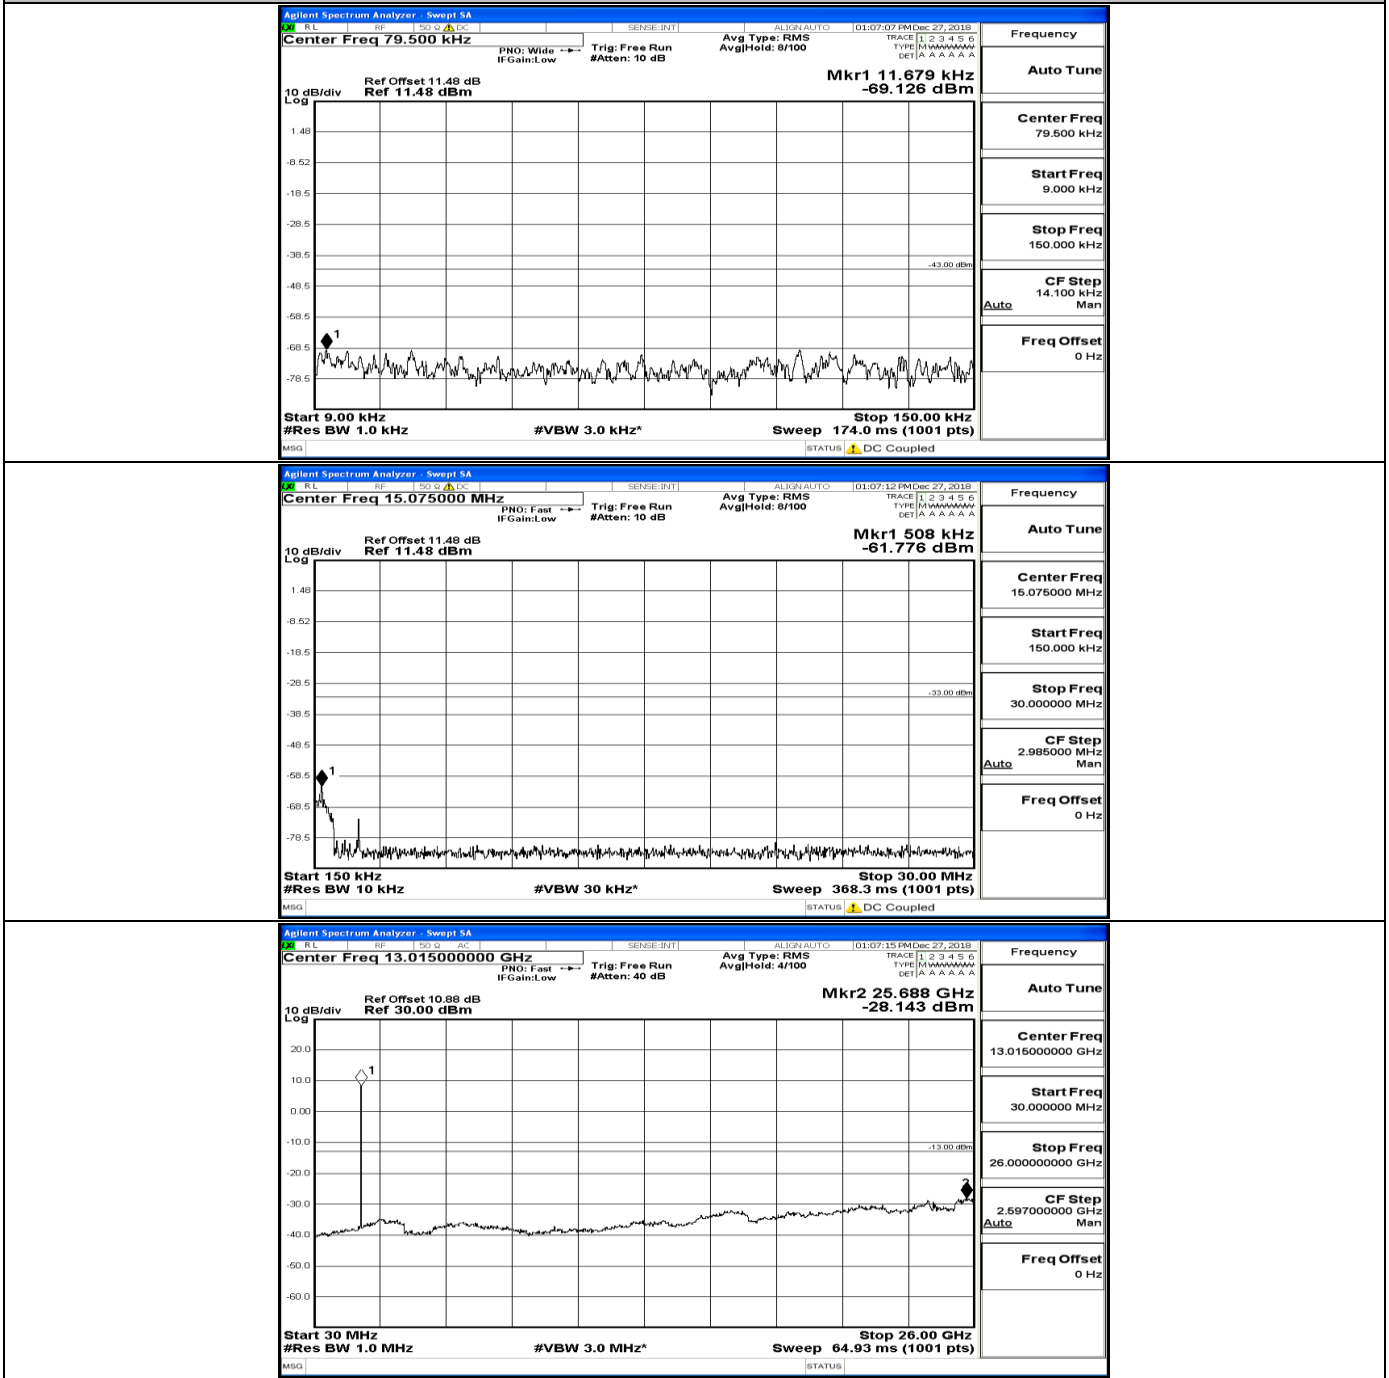

CSE Test Graph(s) (Channel Bandwidth: 1.4 MHz)_LCH_16QAM

CSE Test Graph(s) (Channel Bandwidth: 1.4 MHz)_MCH_16QAM

CSE Test Graph(s) (Channel Bandwidth: 1.4 MHz)_HCH_16QAM

CSE Test Graph(s) (Channel Bandwidth: 3 MHz)_LCH_QPSK

CSE Test Graph(s) (Channel Bandwidth: 3 MHz)_MCH_QPSK

CSE Test Graph(s) (Channel Bandwidth: 3 MHz)_HCH_QPSK

CSE Test Graph(s) (Channel Bandwidth: 3 MHz)_LCH_16QAM

CSE Test Graph(s) (Channel Bandwidth: 3 MHz)_MCH_16QAM