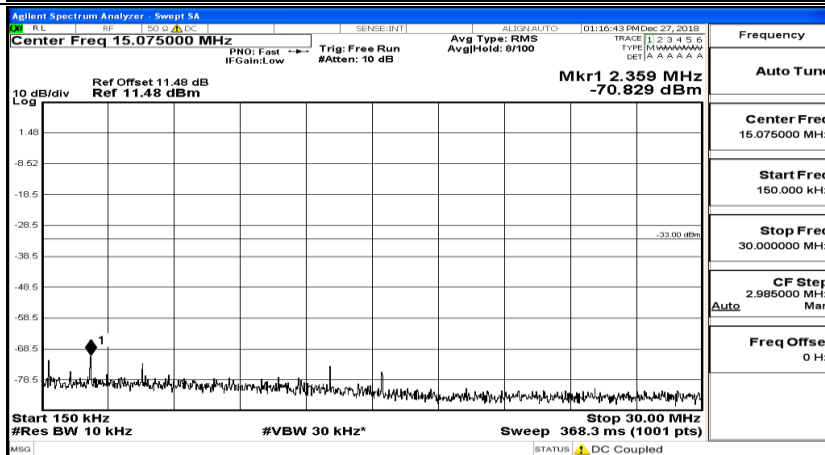

Frequency
Auto Tune
Center Freq 15.075000 MHz
Start Freq 150.000 kHz
Stop Freq 30.000000 MHz
CF Step 2.985000 MHz Man
Freq Offset 0 Hz