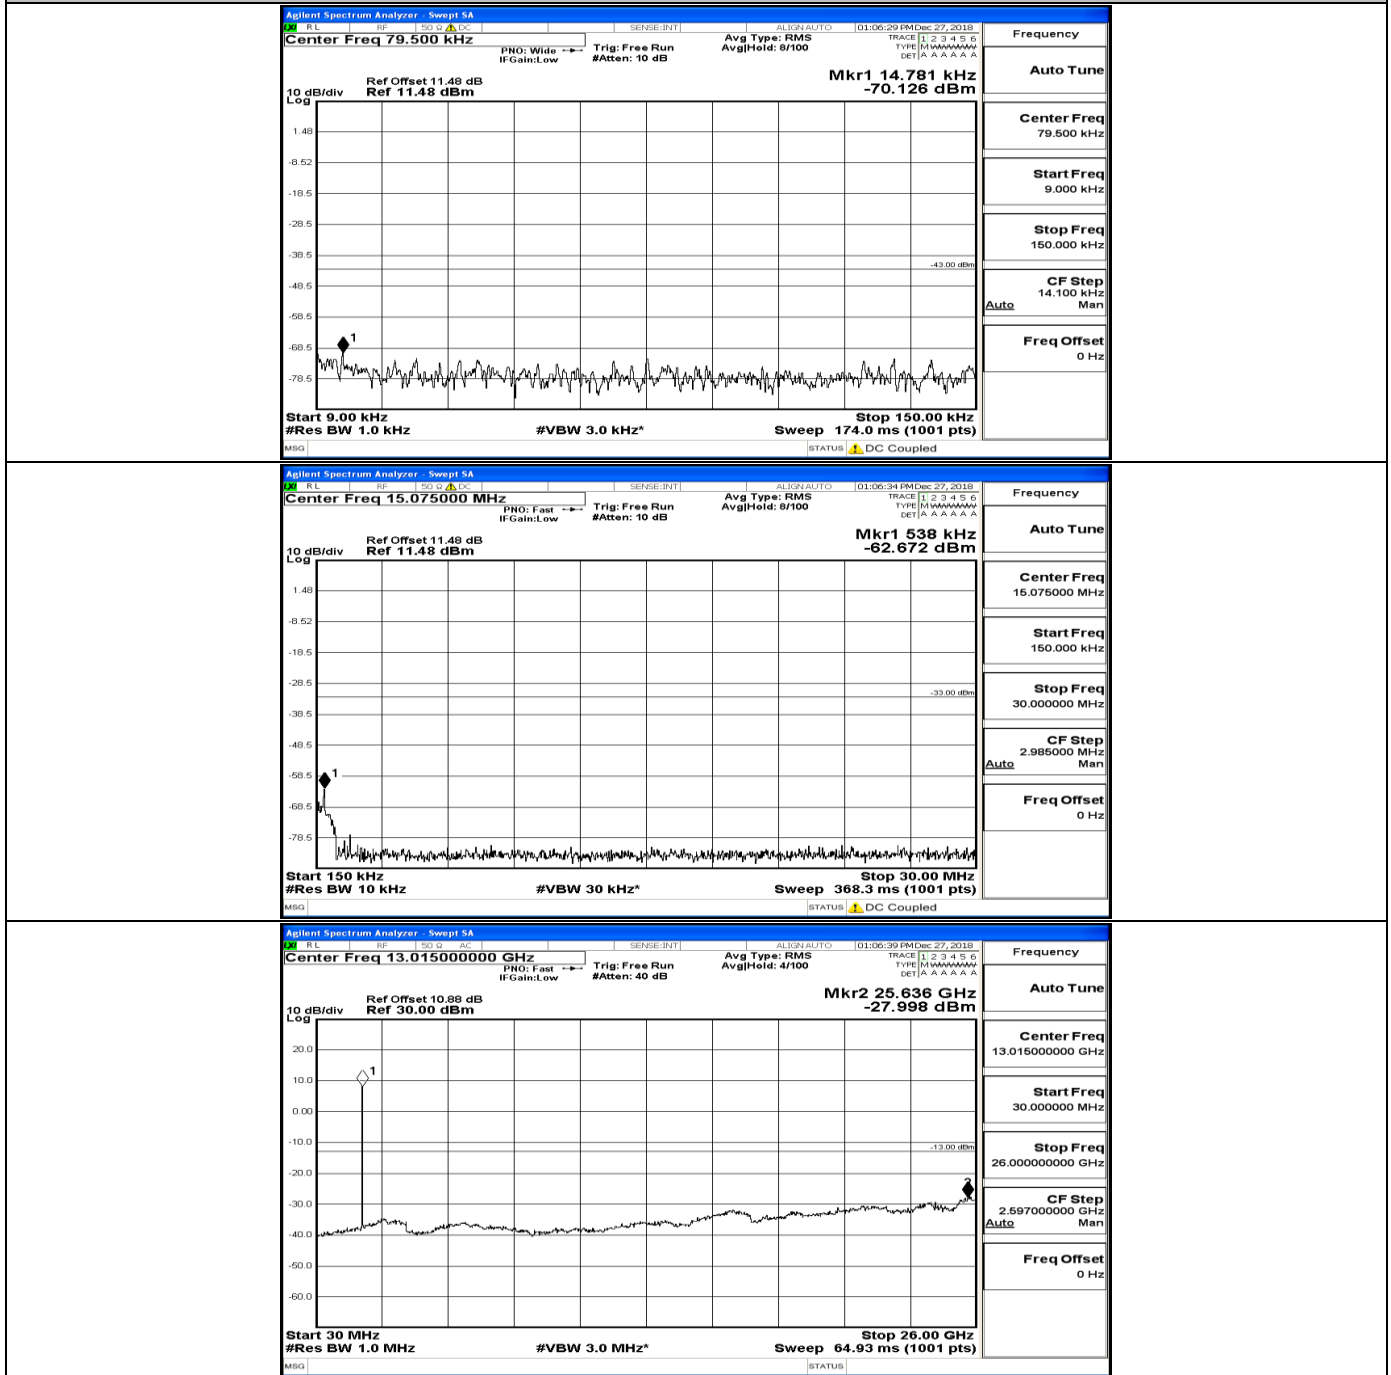

CSE Test Graph(s) (Channel Bandwidth: 1.4 MHz)_LCH_16QAM

CSE Test Graph(s) (Channel Bandwidth: 1.4 MHz)_MCH_16QAM

CSE Test Graph(s) (Channel Bandwidth: 1.4 MHz)_HCH_16QAM

CSE Test Graph(s) (Channel Bandwidth: 3 MHz)_LCH_QPSK

CSE Test Graph(s) (Channel Bandwidth: 3 MHz)_MCH_QPSK

CSE Test Graph(s) (Channel Bandwidth: 3 MHz)_HCH_QPSK

CSE Test Graph(s) (Channel Bandwidth: 3 MHz)_LCH_16QAM

CSE Test Graph(s) (Channel Bandwidth: 3 MHz)_MCH_16QAM