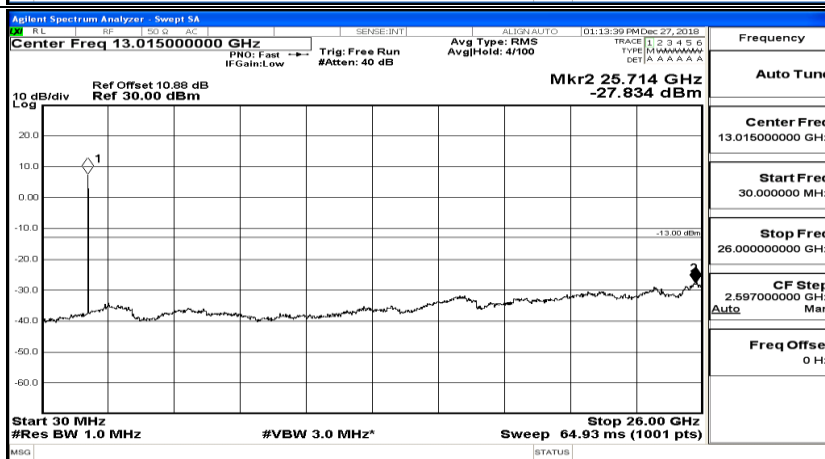

CSE Test Graph(s) (Channel Bandwidth: 10 MHz)_LCH_16QAM

CSE Test Graph(s) (Channel Bandwidth: 10 MHz)_MCH_16QAM

CSE Test Graph(s) (Channel Bandwidth: 10 MHz)_HCH_16QAM

CSE Test Graph(s) (Channel Bandwidth:15 MHz) LCH_QPSK