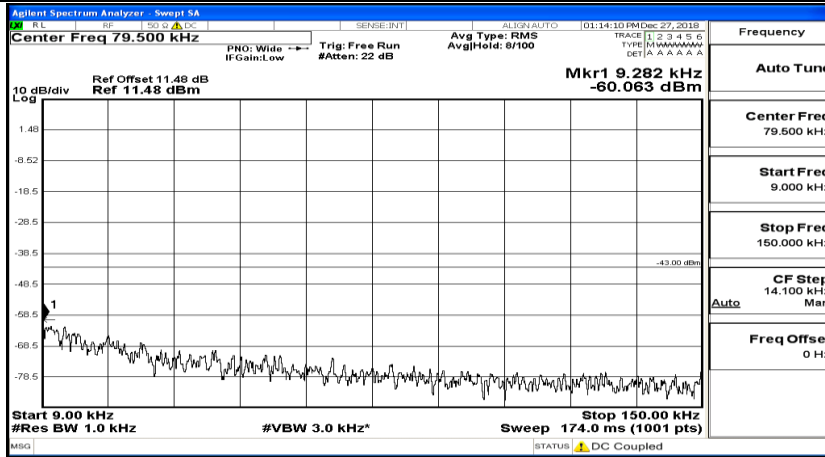

CSE Test Graph(s) (Channel Bandwidth:15 MHz)_MCH_QPSK