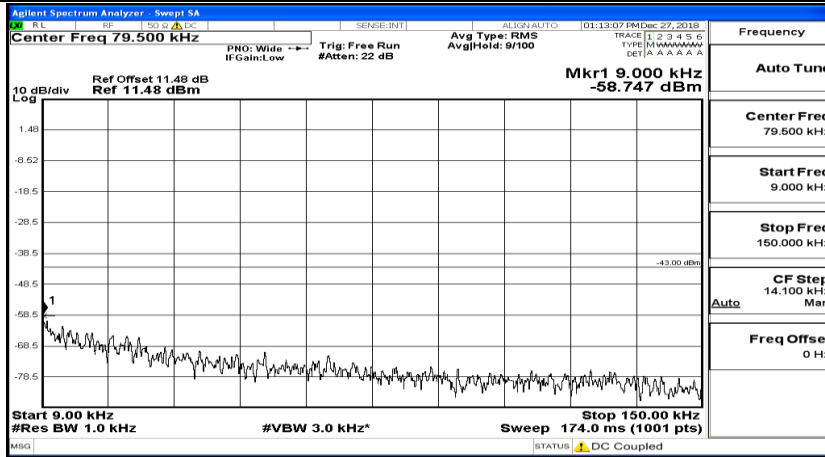

CSE Test Graph(s) (Channel Bandwidth: 10 MHz)_HCH_16QAM