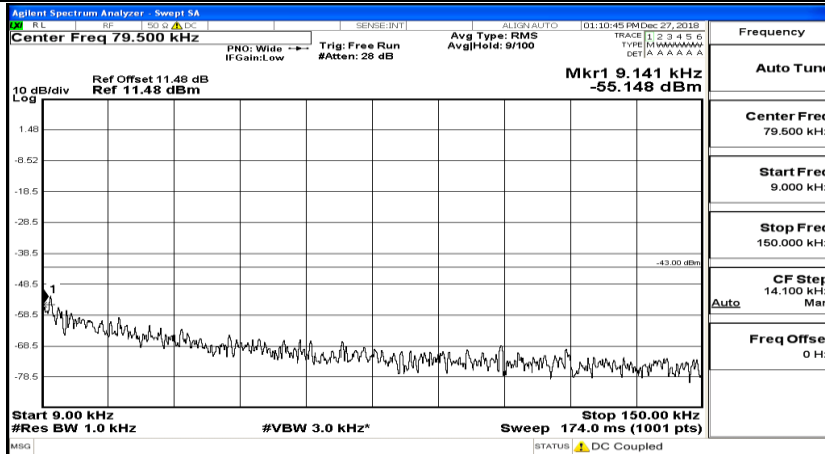

CSE Test Graph(s) (Channel Bandwidth: 5 MHz)_HCH_QPSK