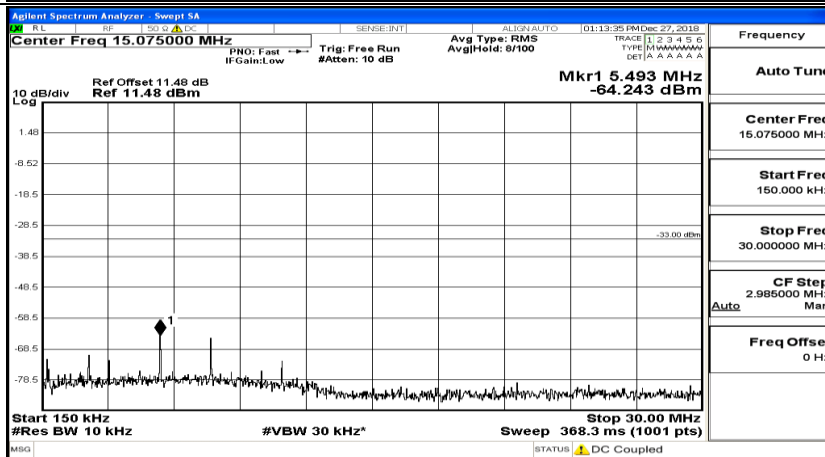

CSE Test Graph(s) (Channel Bandwidth: 10 MHz)_LCH_16QAM

CSE Test Graph(s) (Channel Bandwidth: 10 MHz)_MCH_16QAM

CSE Test Graph(s) (Channel Bandwidth: 10 MHz)_HCH_16QAM

CSE Test Graph(s) (Channel Bandwidth:15 MHz) LCH_QPSK