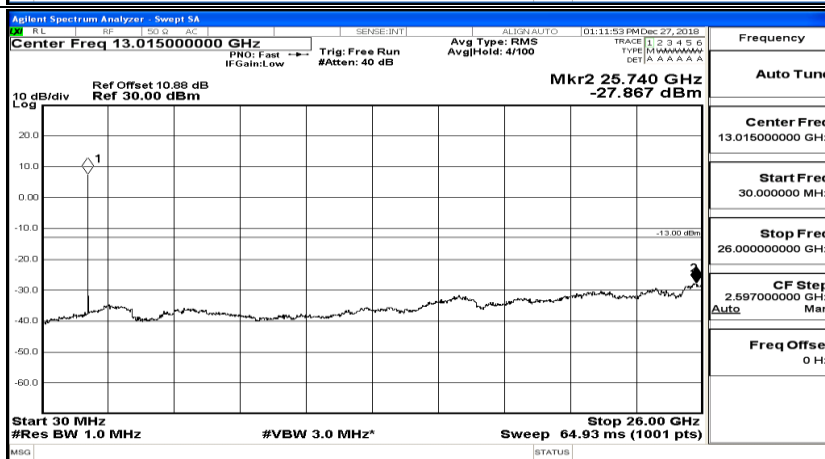

CSE Test Graph(s) (Channel Bandwidth: 10 MHz)_LCH_16QAM