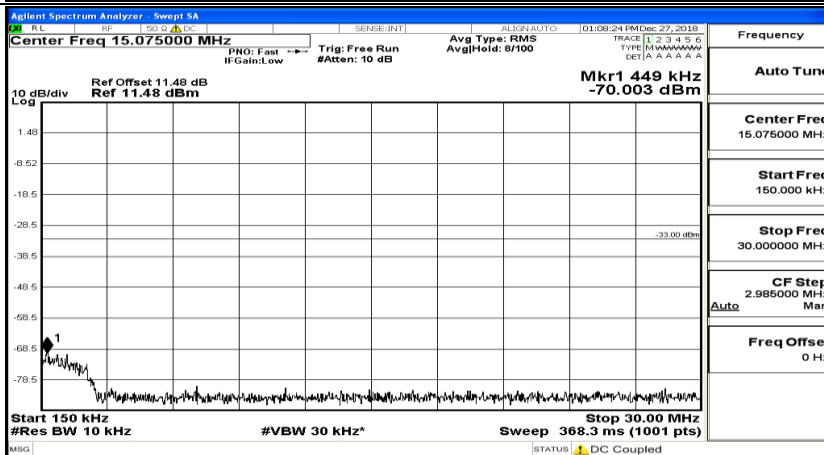

CSE Test Graph(s) (Channel Bandwidth: 3 MHz)_MCH_QPSK

CSE Test Graph(s) (Channel Bandwidth: 3 MHz)_HCH_QPSK

CSE Test Graph(s) (Channel Bandwidth: 3 MHz)_LCH_16QAM

CSE Test Graph(s) (Channel Bandwidth: 3 MHz)_MCH_16QAM

CSE Test Graph(s) (Channel Bandwidth: 3 MHz) _HCH_16QAM

Frequency
Auto Tune
Center Freq 79.500 kHz
Start Freq 9.000 kHz
Stop Freq 150.000 kHz
CF Step 14.100 kHz Man
Auto
Freq Offset 0 Hz

Frequency
Auto Tune
Center Freq 15.075000 MHz
Start Freq 150.000 kHz
Stop Freq 30.000000 MHz
CF Step 2.985000 MHz Man
Auto
Freq Offset 0 Hz