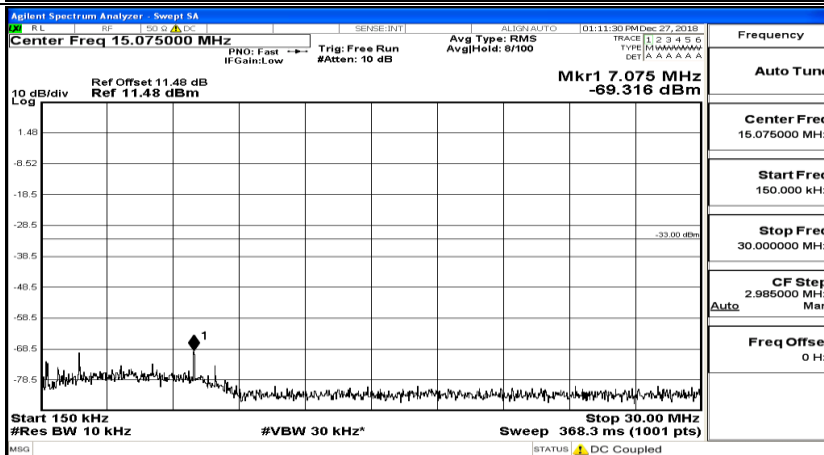

CSE Test Graph(s) (Channel Bandwidth: 10 MHz) LCH_QPSK