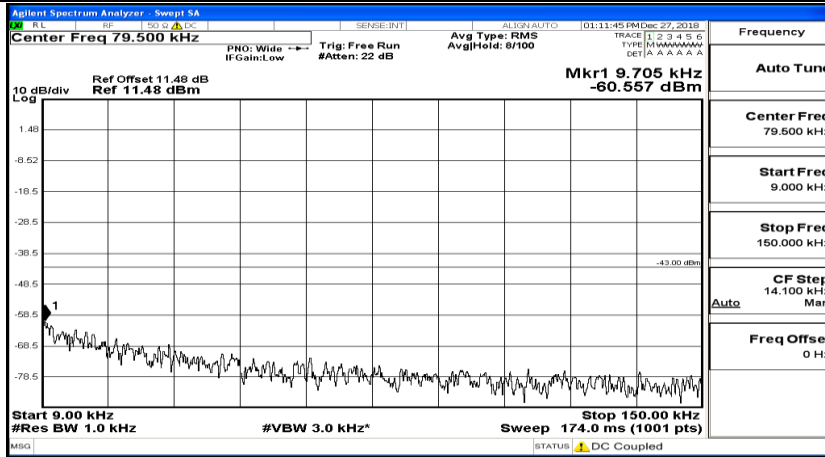

CSE Test Graph(s) (Channel Bandwidth: 10 MHz)_LCH_16QAM