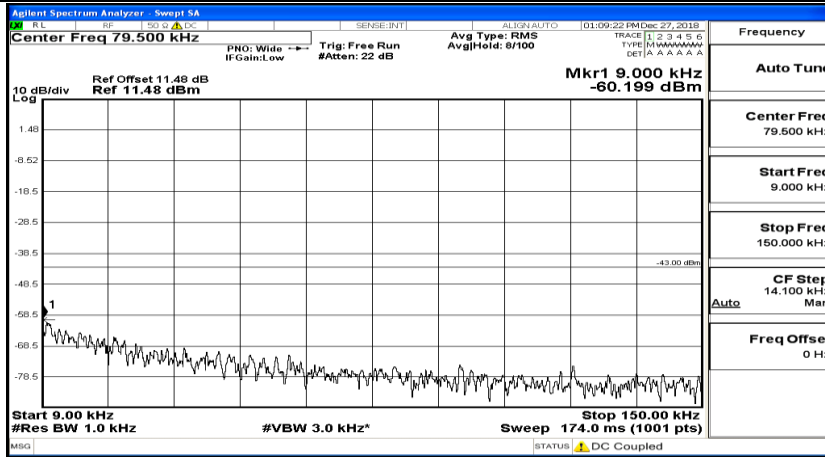

CSE Test Graph(s) (Channel Bandwidth: 3 MHz) _HCH_16QAM

Frequency
Auto Tune
Center Freq 79.500 kHz
Start Freq 9.000 kHz
Stop Freq 150.000 kHz
CF Step 14.100 kHz Man
Auto
Freq Offset 0 Hz

Frequency
Auto Tune
Center Freq 15.075000 MHz
Start Freq 150.000 kHz
Stop Freq 30.000000 MHz
CF Step 2.985000 MHz Man
Auto
Freq Offset 0 Hz

Frequency
Auto Tune
Center Freq 13.015000000 GHz
Start Freq 30.000000 MHz
Stop Freq 26.000000000 GHz
CF Step 2.597000000 GHz Man
Auto
Freq Offset 0 Hz

CSE Test Graph(s) (Channel Bandwidth: 5 MHz)_LCH_QPSK