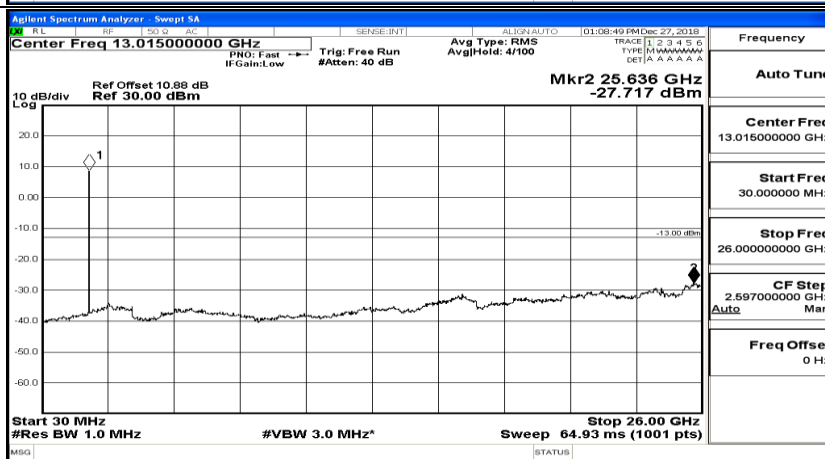

CSE Test Graph(s) (Channel Bandwidth: 1.4 MHz)_LCH_16QAM

CSE Test Graph(s) (Channel Bandwidth: 1.4 MHz)_MCH_16QAM

CSE Test Graph(s) (Channel Bandwidth: 1.4 MHz)_HCH_16QAM

CSE Test Graph(s) (Channel Bandwidth: 3 MHz)_LCH_QPSK

CSE Test Graph(s) (Channel Bandwidth: 3 MHz)_MCH_QPSK

CSE Test Graph(s) (Channel Bandwidth: 3 MHz)_HCH_QPSK

CSE Test Graph(s) (Channel Bandwidth: 3 MHz)_LCH_16QAM

CSE Test Graph(s) (Channel Bandwidth: 3 MHz)_MCH_16QAM

CSE Test Graph(s) (Channel Bandwidth: 3 MHz) _HCH_16QAM

Frequency
Auto Tune
Center Freq 79.500 kHz
Start Freq 9.000 kHz
Stop Freq 150.000 kHz
CF Step 14.100 kHz Man
Auto
Freq Offset 0 Hz

Frequency
Auto Tune
Center Freq 15.075000 MHz
Start Freq 150.000 kHz
Stop Freq 30.000000 MHz
CF Step 2.985000 MHz Man
Auto
Freq Offset 0 Hz