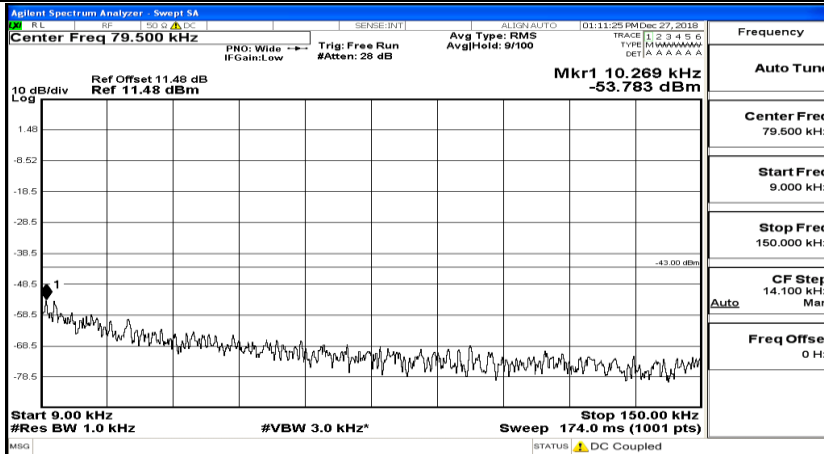

CSE Test Graph(s) (Channel Bandwidth: 10 MHz) LCH_QPSK