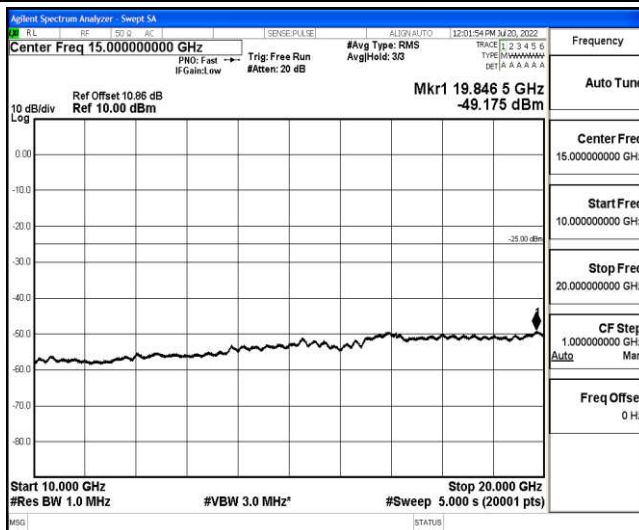

Band7-15MHz-16QAM-21100-1RB#0-Range6:20000~26500MHz