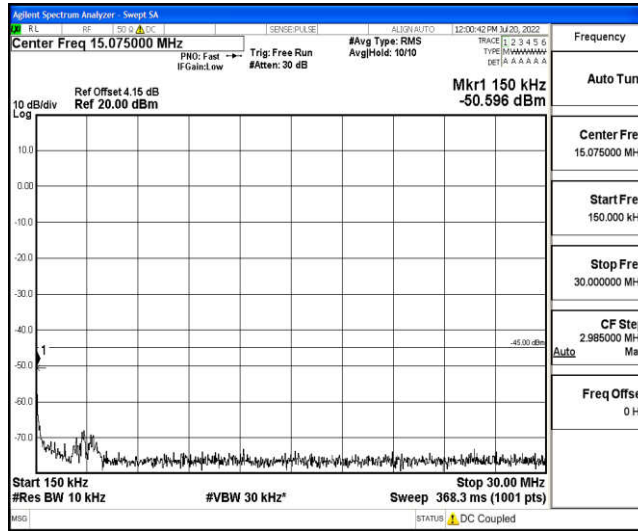

Band7-15MHz-16QAM-20825-1RB#0-Range6:20000~26500MHz

Band7-15MHz-16QAM-21100-1RB#0-Range1:0.009~0.15MHz

Band7-15MHz-16QAM-21100-1RB#0-Range2:0.15~30MHz

Band7-15MHz-16QAM-21100-1RB#0-Range3:30~1000MHz

Band7-15MHz-16QAM-21100-1RB#0-Range4:1000~10000MHz