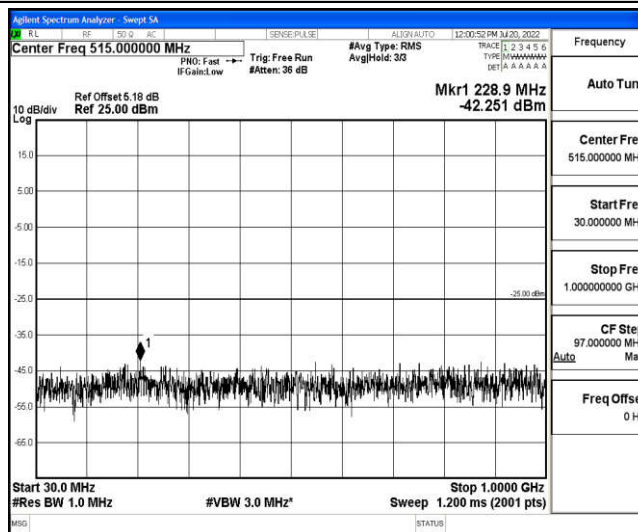

Band7-15MHz-16QAM-20825-1RB#0-Range6:20000~26500MHz

Band7-15MHz-16QAM-21100-1RB#0-Range1:0.009~0.15MHz

Band7-15MHz-16QAM-21100-1RB#0-Range2:0.15~30MHz

Band7-15MHz-16QAM-21100-1RB#0-Range3:30~1000MHz

Band7-15MHz-16QAM-21100-1RB#0-Range4:1000~10000MHz