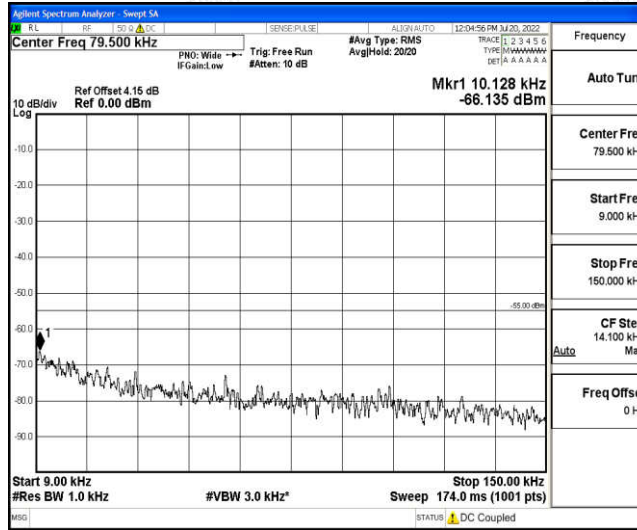

Band7-15MHz-16QAM-21100-1RB#0-Range5:10000~20000MHz

Band7-15MHz-16QAM-21100-1RB#0-Range6:20000~26500MHz

Band7-15MHz-16QAM-21375-1RB#0-Range1:0.009~0.15MHz

Band7-15MHz-16QAM-21375-1RB#0-Range2:0.15~30MHz

Band7-15MHz-16QAM-21375-1RB#0-Range3:30~1000MHz