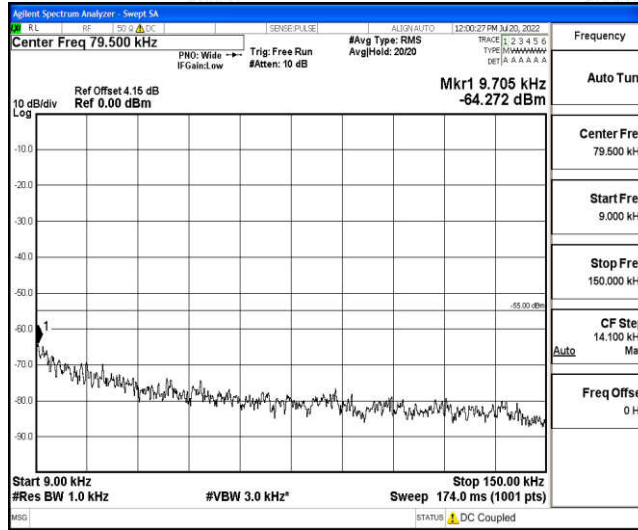

Band7-15MHz-16QAM-21100-1RB#0-Range2:0.15~30MHz