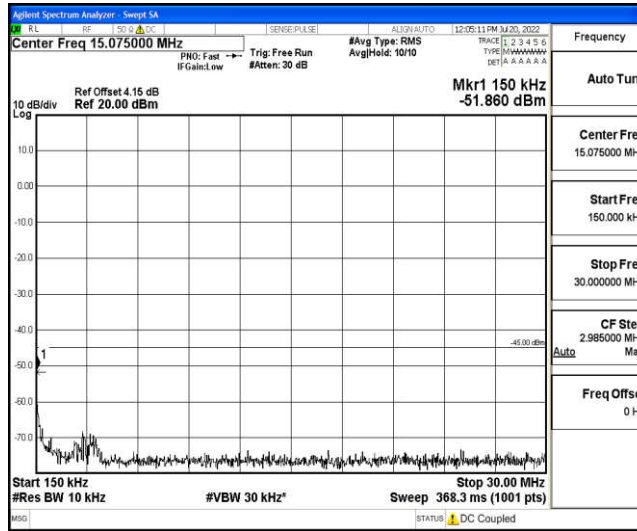

Band7-15MHz-16QAM-21100-1RB#0-Range5:10000~20000MHz

Band7-15MHz-16QAM-21100-1RB#0-Range6:20000~26500MHz

Band7-15MHz-16QAM-21375-1RB#0-Range1:0.009~0.15MHz

Band7-15MHz-16QAM-21375-1RB#0-Range2:0.15~30MHz

Band7-15MHz-16QAM-21375-1RB#0-Range3:30~1000MHz