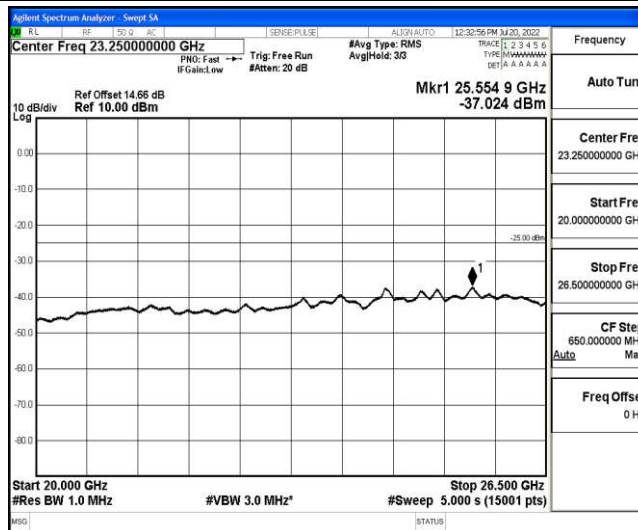

Band7-20MHz-16QAM-21350-1RB#0-Range1:0.009~0.15MHz