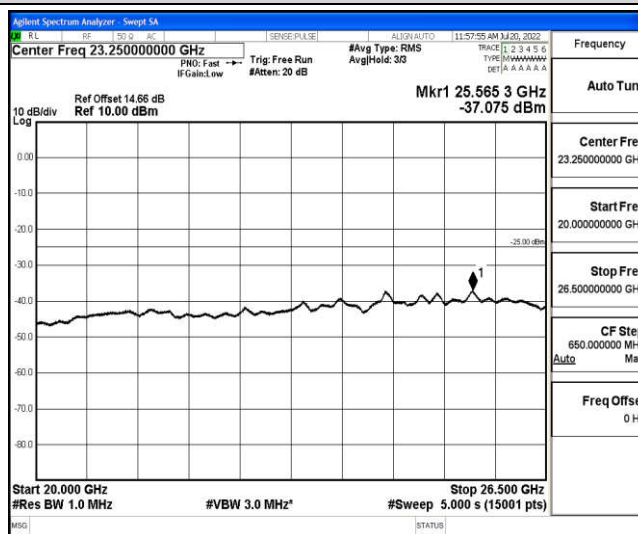

Band7-15MHz-16QAM-21100-1RB#0-Range1:0.009~0.15MHz