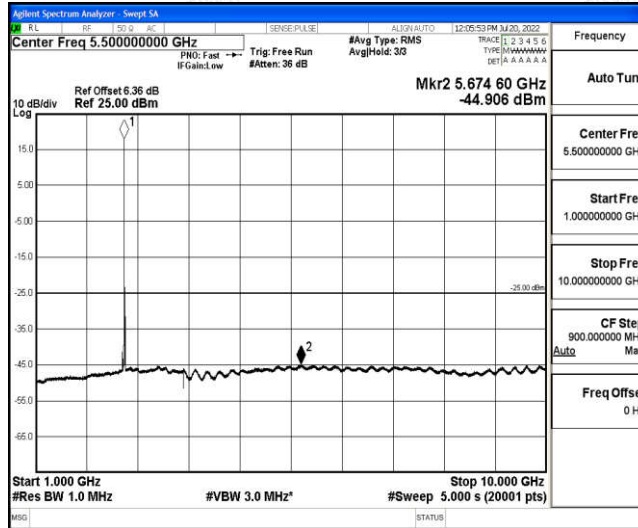

Band7-15MHz-16QAM-21375-1RB#0-Range5:10000~20000MHz