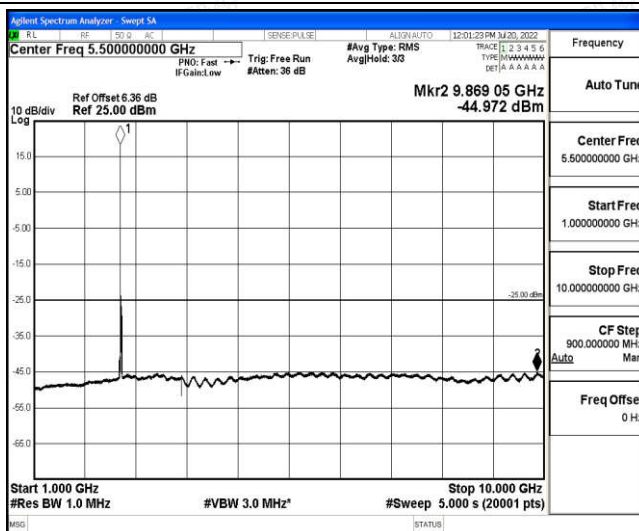

Band7-15MHz-16QAM-20825-1RB#0-Range6:20000~26500MHz

Band7-15MHz-16QAM-21100-1RB#0-Range1:0.009~0.15MHz

Band7-15MHz-16QAM-21100-1RB#0-Range2:0.15~30MHz

Band7-15MHz-16QAM-21100-1RB#0-Range3:30~1000MHz

Band7-15MHz-16QAM-21100-1RB#0-Range4:1000~10000MHz