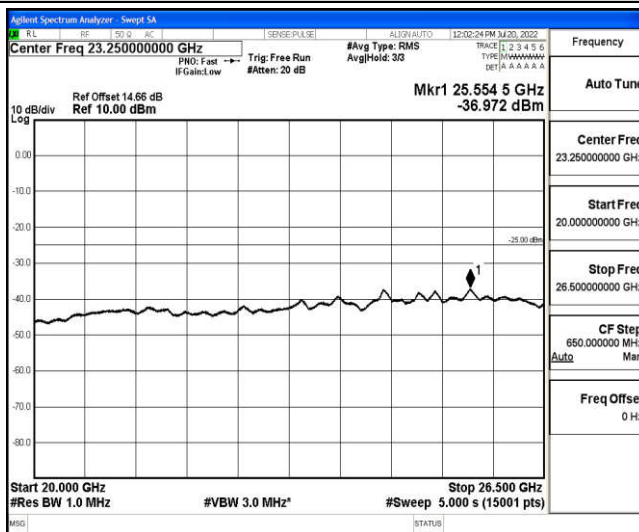

Band7-15MHz-16QAM-21375-1RB#0-Range1:0.009~0.15MHz