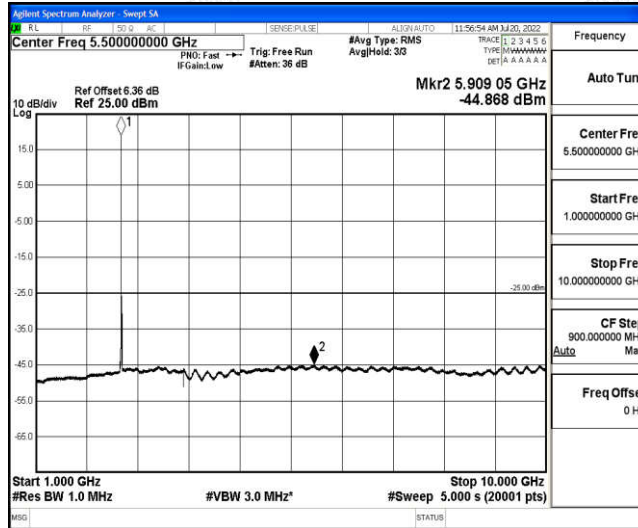

Band7-15MHz-16QAM-20825-1RB#0-Range1:0.009~0.15MHz

Band7-15MHz-16QAM-20825-1RB#0-Range2:0.15~30MHz

Band7-15MHz-16QAM-20825-1RB#0-Range3:30~1000MHz

Band7-15MHz-16QAM-20825-1RB#0-Range4:1000~10000MHz

Band7-15MHz-16QAM-20825-1RB#0-Range5:10000~20000MHz