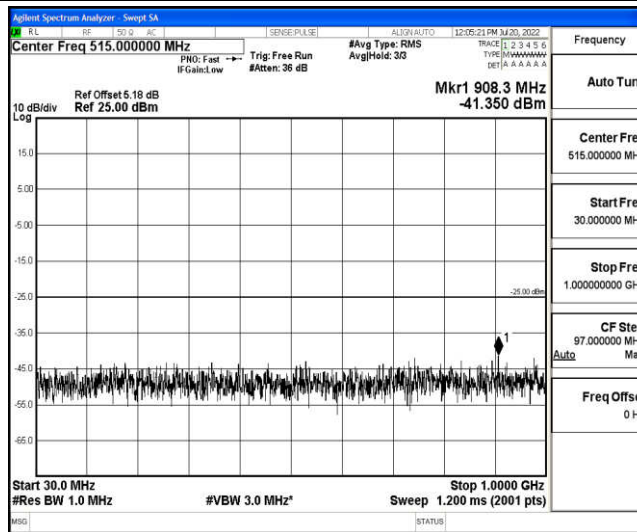

Band7-15MHz-16QAM-21100-1RB#0-Range5:10000~20000MHz

Band7-15MHz-16QAM-21100-1RB#0-Range6:20000~26500MHz

Band7-15MHz-16QAM-21375-1RB#0-Range1:0.009~0.15MHz

Band7-15MHz-16QAM-21375-1RB#0-Range2:0.15~30MHz

Band7-15MHz-16QAM-21375-1RB#0-Range3:30~1000MHz