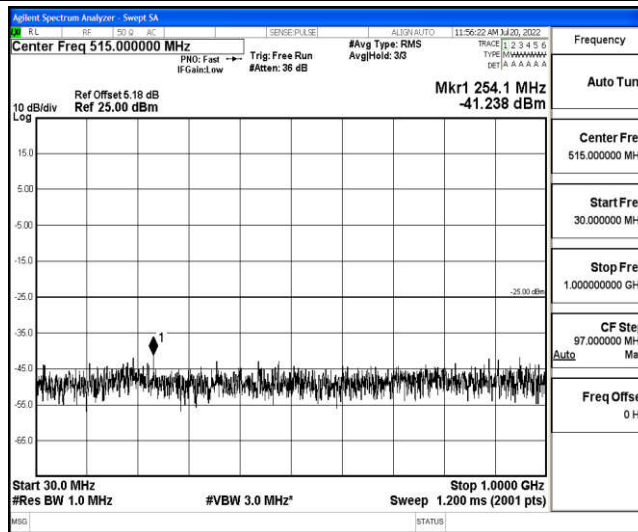

Band7-15MHz-16QAM-20825-1RB#0-Range1:0.009~0.15MHz

Band7-15MHz-16QAM-20825-1RB#0-Range2:0.15~30MHz

Band7-15MHz-16QAM-20825-1RB#0-Range3:30~1000MHz

Band7-15MHz-16QAM-20825-1RB#0-Range4:1000~10000MHz

Band7-15MHz-16QAM-20825-1RB#0-Range5:10000~20000MHz