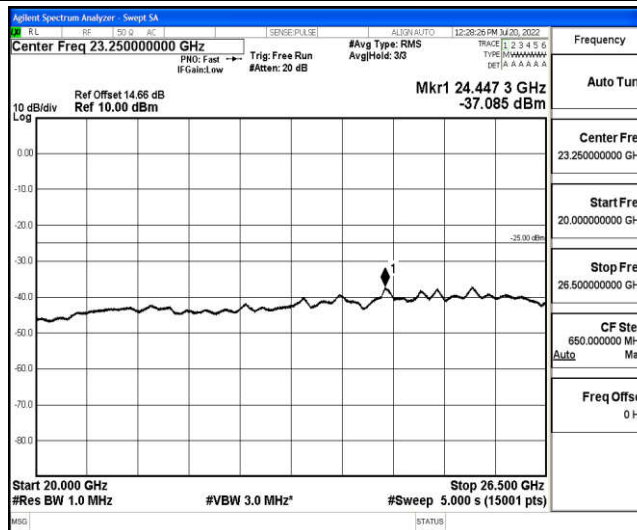

Band7-20MHz-16QAM-21100-1RB#0-Range1:0.009~0.15MHz