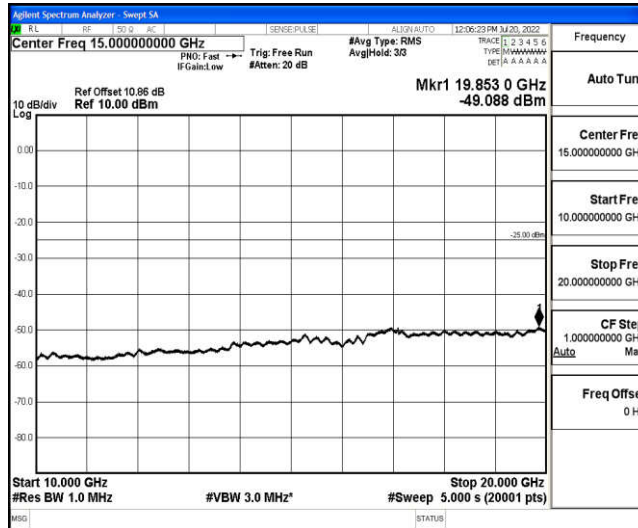

Band7-15MHz-16QAM-21375-1RB#0-Range6:20000~26500MHz