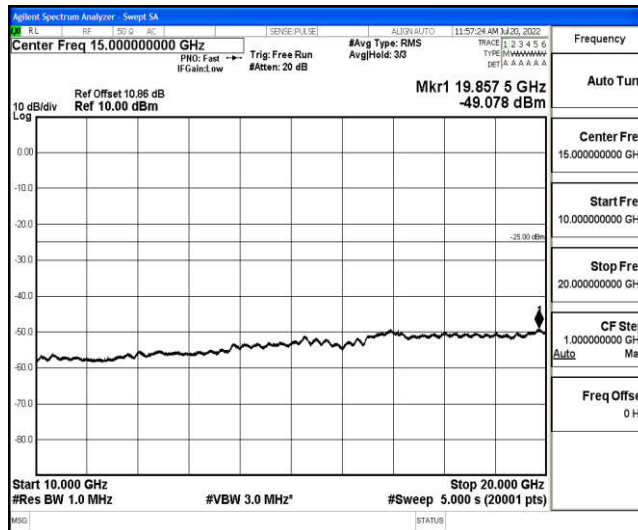

Band7-15MHz-16QAM-20825-1RB#0-Range1:0.009~0.15MHz

Band7-15MHz-16QAM-20825-1RB#0-Range2:0.15~30MHz

Band7-15MHz-16QAM-20825-1RB#0-Range3:30~1000MHz

Band7-15MHz-16QAM-20825-1RB#0-Range4:1000~10000MHz

Band7-15MHz-16QAM-20825-1RB#0-Range5:10000~20000MHz