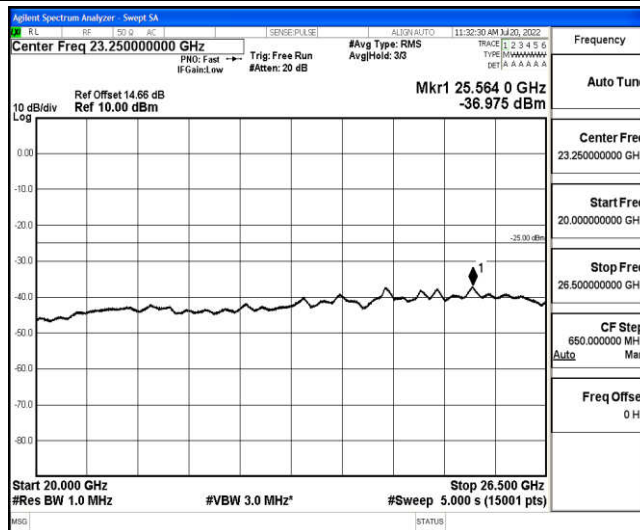

Band7-10MHz-16QAM-21400-1RB#0-Range1:0.009~0.15MHz