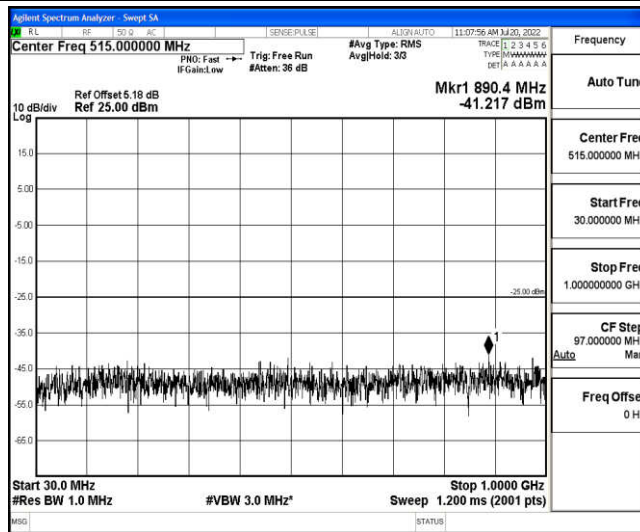

Band7-5MHz-QPSK-21425-1RB#0-Range4:1000~10000MHz