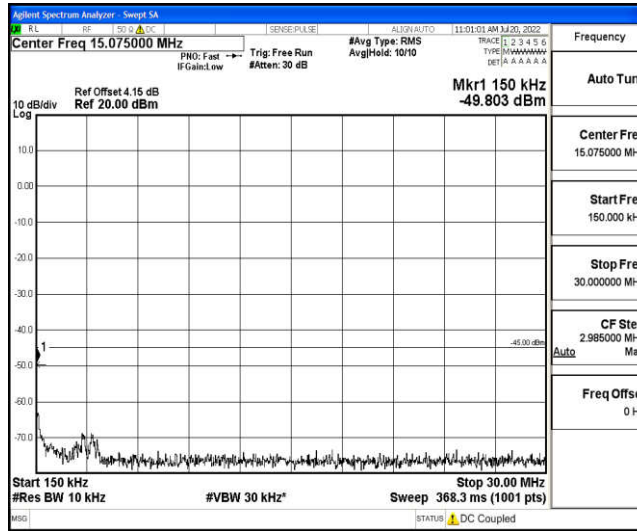

Band7-5MHz-16QAM-20775-1RB#0-Range3:30~100MHz