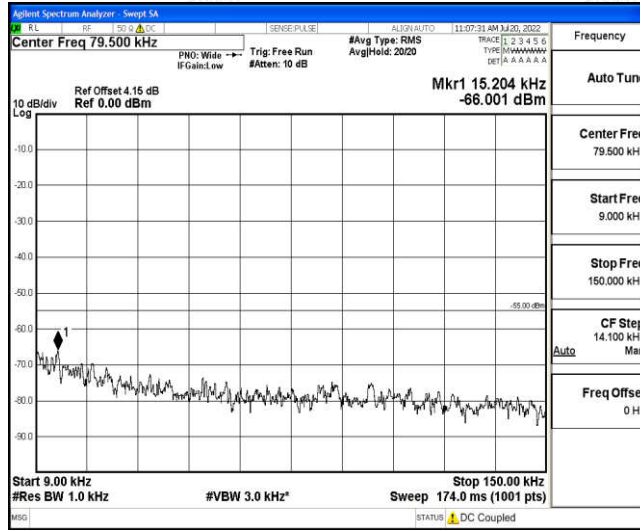

Band7-5MHz-QPSK-21100-1RB#0-Range5:10000~20000MHz

Band7-5MHz-QPSK-21100-1RB#0-Range6:20000~26500MHz

Band7-5MHz-QPSK-21425-1RB#0-Range1:0.009~0.15MHz

Shenzhen LCS Compliance Testing Laboratory Ltd.  
 Add: 101, 201 Bldg A & 301 Bldg C, Juji Industrial Park Yabianxueziwei, Shajing Street, Baoan District, Shenzhen, 518000, China  
 Tel: +(86) 0755-82591330 | E-mail: webmaster@lcs-cert.com | Web: www.lcs-cert.com  
 Scan code to check authenticity