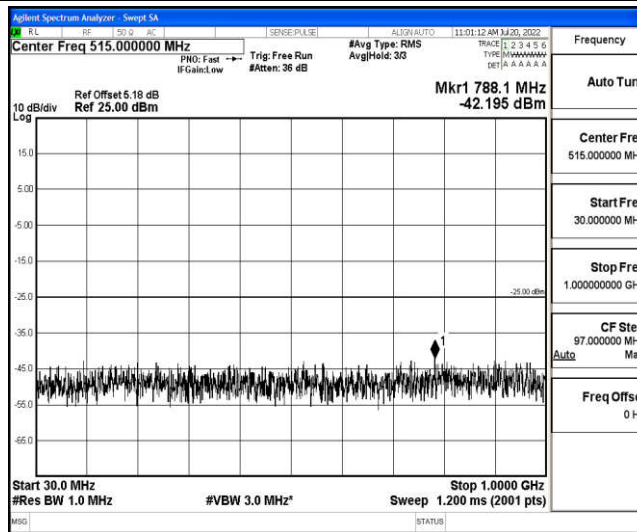

Band7-5MHz-16QAM-20775-1RB#0-Range1:0.009~0.15MHz

Band7-5MHz-16QAM-20775-1RB#0-Range2:0.15~30MHz

Band7-5MHz-16QAM-20775-1RB#0-Range3:30~100MHz

Band7-5MHz-16QAM-20775-1RB#0-Range4:1000~10000MHz

Band7-5MHz-16QAM-20775-1RB#0-Range5:10000~20000MHz