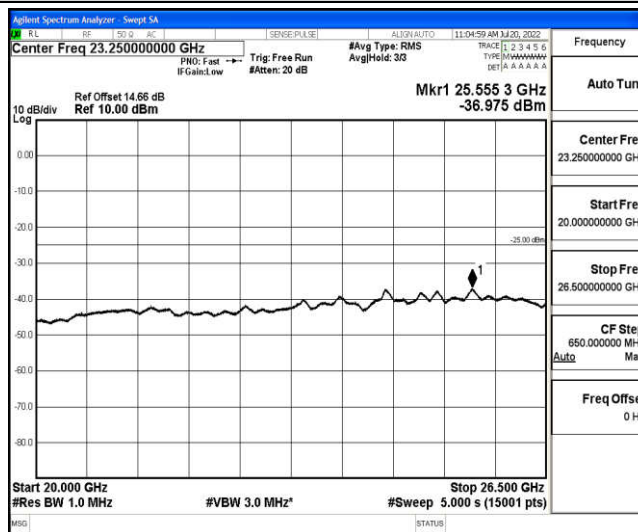

Band7-5MHz-QPSK-21100-1RB#0-Range5:10000~20000MHz

Band7-5MHz-QPSK-21100-1RB#0-Range6:20000~26500MHz

Band7-5MHz-QPSK-21425-1RB#0-Range1:0.009~0.15MHz

Shenzhen LCS Compliance Testing Laboratory Ltd.  
 Add: 101, 201 Bldg A & 301 Bldg C, Juji Industrial Park Yabianxueziwei, Shajing Street, Baoan District, Shenzhen, 518000, China  
 Tel: +(86) 0755-82591330 | E-mail: webmaster@lcs-cert.com | Web: www.lcs-cert.com  
 Scan code to check authenticity