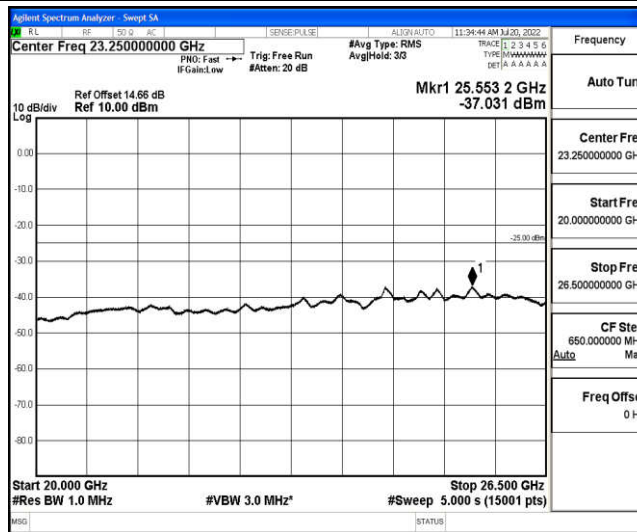

Band7-10MHz-16QAM-20800-1RB#0-Range1:0.009~0.15MHz

Shenzhen LCS Compliance Testing Laboratory Ltd.
Add: 101, 201 Bldg A & 301 Bldg C, Juji Industrial Park Yabianxueziwei, Shajing Street, Baoan District, Shenzhen, 518000, China
Tel: +(86) 0755-82591330 | E-mail: webmaster@lcs-cert.com | Web: www.lcs-cert.com
Scan code to check authenticity