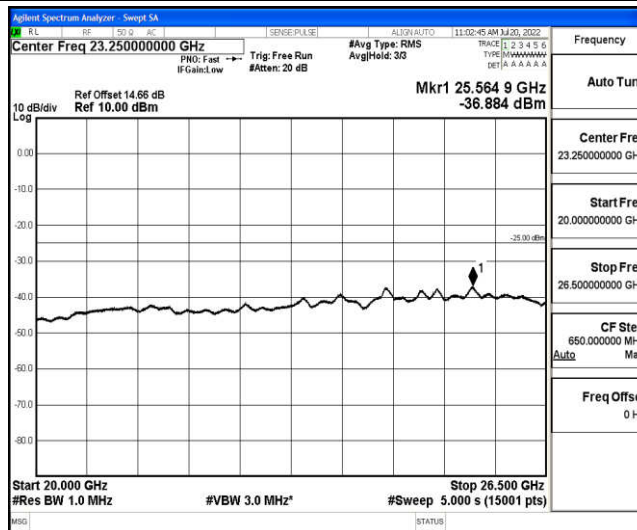

Band7-5MHz-16QAM-21100-1RB#0-Range1:0.009~0.15MHz