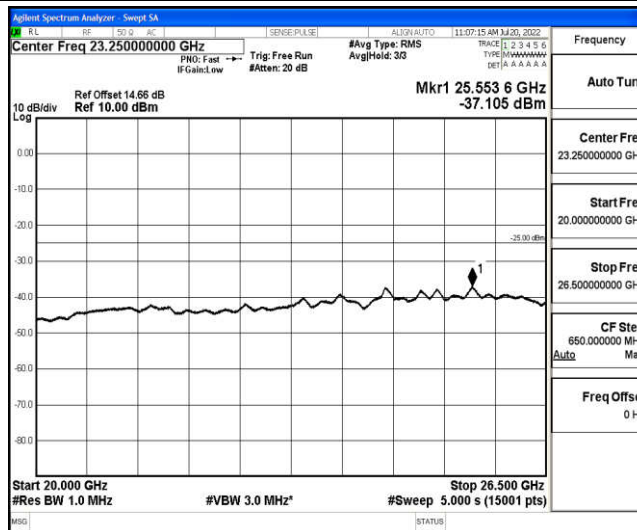

Band7-5MHz-16QAM-21425-1RB#0-Range1:0.009~0.15MHz