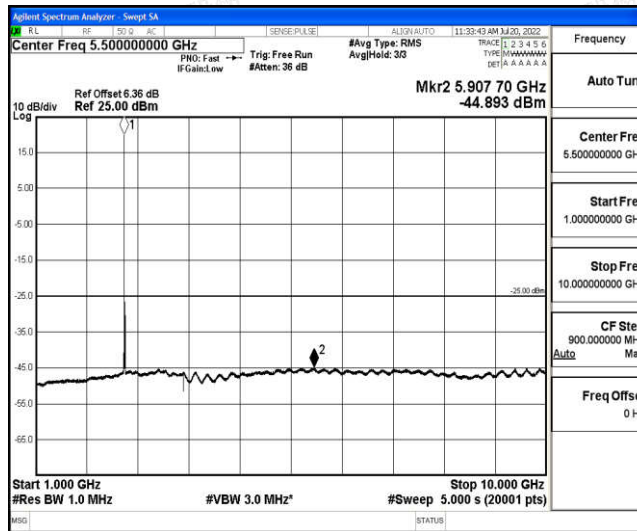

Band7-10MHz-QPSK-21400-1RB#0-Range1:0.009~0.15MHz

Band7-10MHz-QPSK-21400-1RB#0-Range2:0.15~30MHz

Band7-10MHz-QPSK-21400-1RB#0-Range3:30~1000MHz

Band7-10MHz-QPSK-21400-1RB#0-Range4:1000~10000MHz

Shenzhen LCS Compliance Testing Laboratory Ltd.  
 Add: 101, 201 Bldg A & 301 Bldg C, Juji Industrial Park Yabianxueziwei, Shajing Street, Baoan District, Shenzhen, 518000, China  
 Tel: +(86) 0755-82591330 | E-mail: webmaster@lcs-cert.com | Web: www.lcs-cert.com  
 Scan code to check authenticity