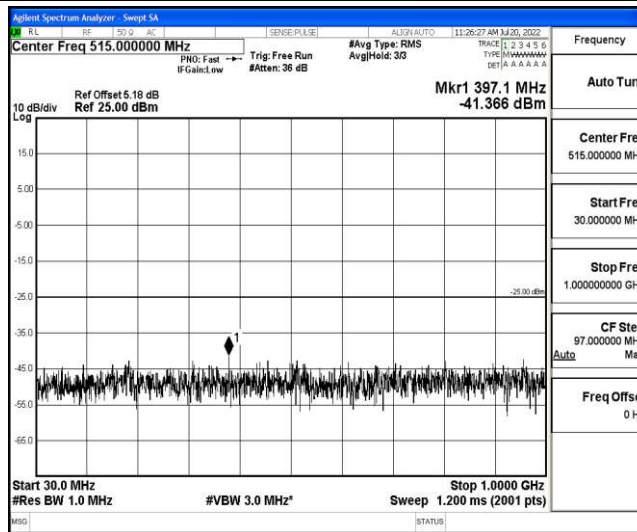

Band7-10MHz-16QAM-20800-1RB#0-Range4:1000~10000MHz