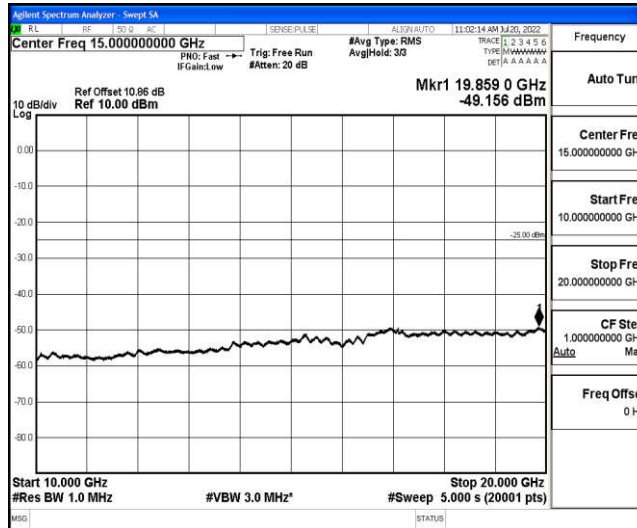

Band7-5MHz-16QAM-20775-1RB#0-Range1:0.009~0.15MHz

Band7-5MHz-16QAM-20775-1RB#0-Range2:0.15~30MHz

Band7-5MHz-16QAM-20775-1RB#0-Range3:30~100MHz

Band7-5MHz-16QAM-20775-1RB#0-Range4:1000~10000MHz

Band7-5MHz-16QAM-20775-1RB#0-Range5:10000~20000MHz