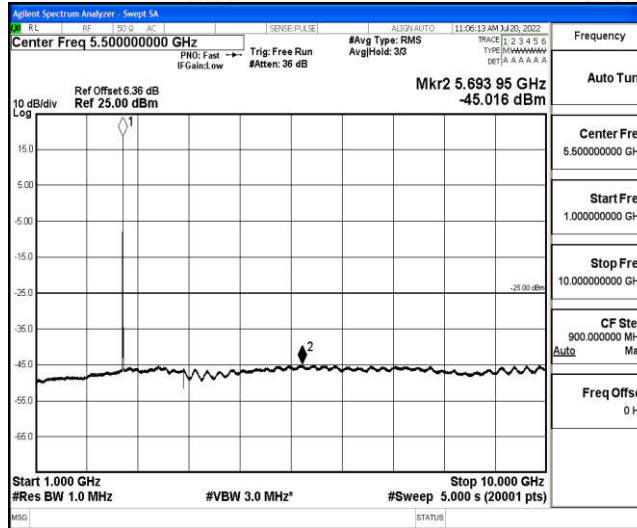

Band7-5MHz-16QAM-20775-1RB#0-Range6:20000~26500MHz

Band7-5MHz-16QAM-21100-1RB#0-Range1:0.009~0.15MHz

Band7-5MHz-16QAM-21100-1RB#0-Range2:0.15~30MHz

Band7-5MHz-16QAM-21100-1RB#0-Range3:30~1000MHz

Band7-5MHz-16QAM-21100-1RB#0-Range4:1000~10000MHz