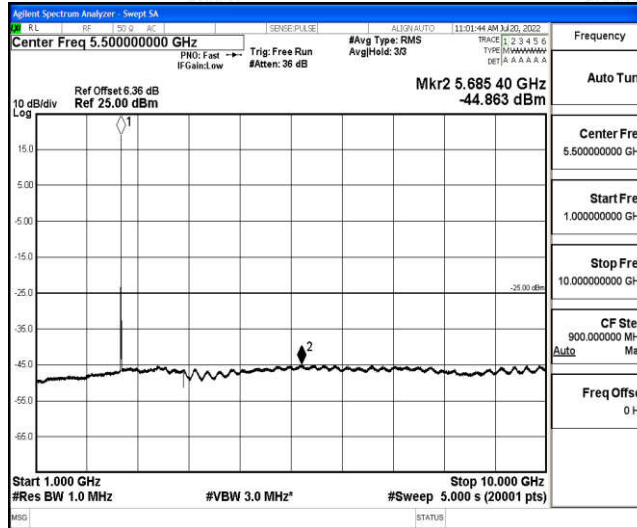

Band7-5MHz-16QAM-20775-1RB#0-Range1:0.009~0.15MHz

Band7-5MHz-16QAM-20775-1RB#0-Range2:0.15~30MHz

Band7-5MHz-16QAM-20775-1RB#0-Range3:30~100MHz

Band7-5MHz-16QAM-20775-1RB#0-Range4:1000~10000MHz

Band7-5MHz-16QAM-20775-1RB#0-Range5:10000~20000MHz