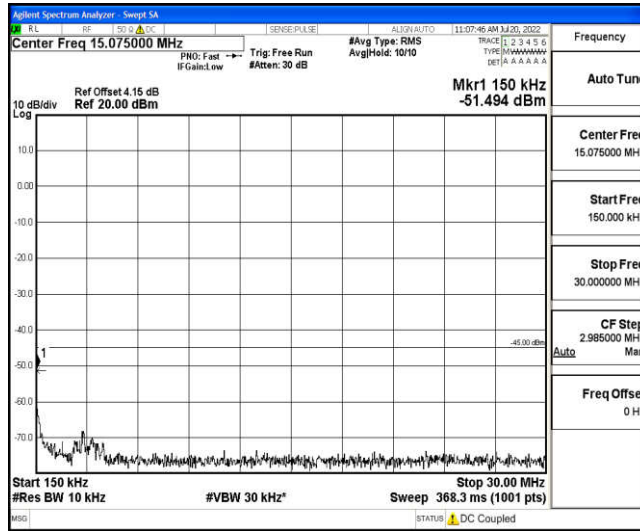

Band7-5MHz-QPSK-21425-1RB#0-Range3:30~1000MHz