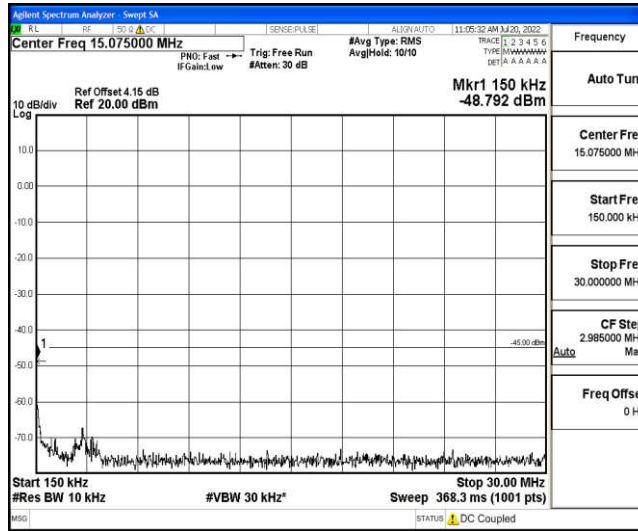

Band7-5MHz-16QAM-20775-1RB#0-Range6:20000~26500MHz

Band7-5MHz-16QAM-21100-1RB#0-Range1:0.009~0.15MHz

Band7-5MHz-16QAM-21100-1RB#0-Range2:0.15~30MHz

Band7-5MHz-16QAM-21100-1RB#0-Range3:30~1000MHz

Band7-5MHz-16QAM-21100-1RB#0-Range4:1000~10000MHz