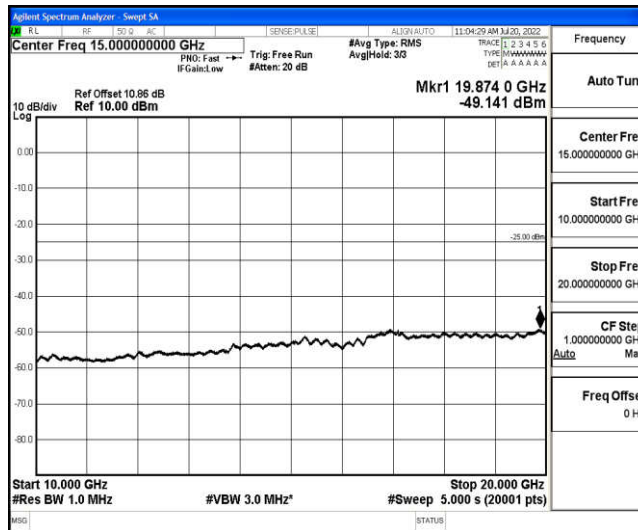

Band7-5MHz-QPSK-21100-1RB#0-Range5:10000~20000MHz

Band7-5MHz-QPSK-21100-1RB#0-Range6:20000~26500MHz

Band7-5MHz-QPSK-21425-1RB#0-Range1:0.009~0.15MHz

Shenzhen LCS Compliance Testing Laboratory Ltd.  
 Add: 101, 201 Bldg A & 301 Bldg C, Juji Industrial Park Yabianxueziwei, Shajing Street, Baoan District, Shenzhen, 518000, China  
 Tel: +(86) 0755-82591330 | E-mail: webmaster@lcs-cert.com | Web: www.lcs-cert.com  
 Scan code to check authenticity