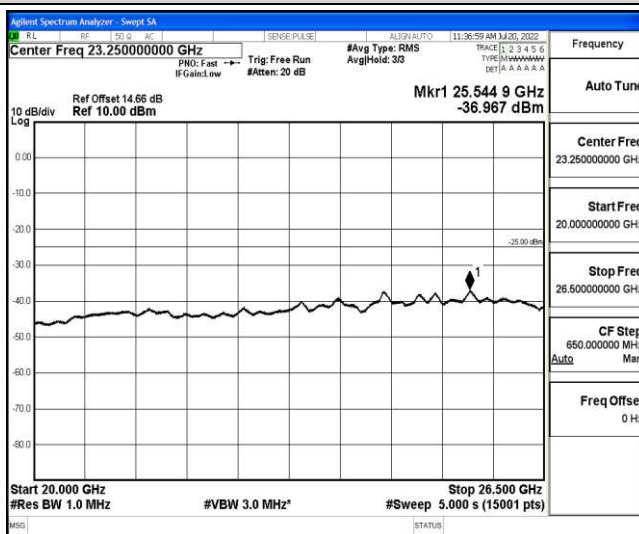

Band7-15MHz-QPSK-20825-1RB#0-Range1:0.009~0.15MHz