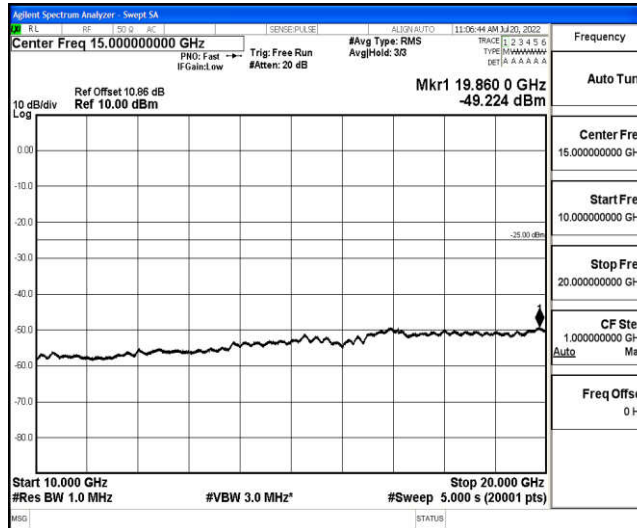

Band7-5MHz-16QAM-21100-1RB#0-Range6:20000~26500MHz