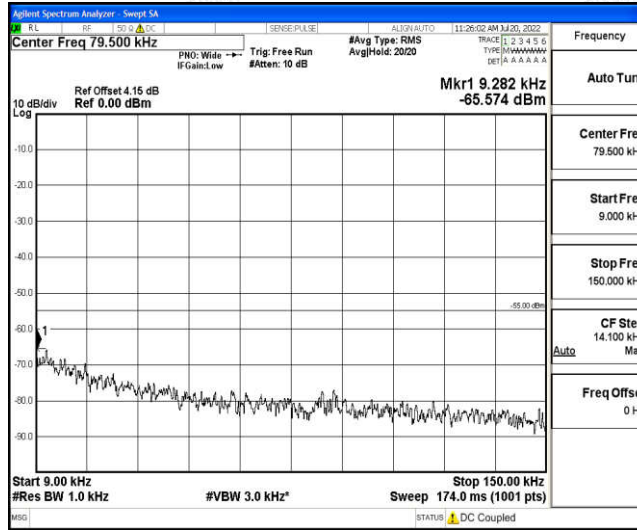

Band7-10MHz-QPSK-21400-1RB#0-Range5:10000~20000MHz

Band7-10MHz-QPSK-21400-1RB#0-Range6:20000~26500MHz

Band7-10MHz-16QAM-20800-1RB#0-Range1:0.009~0.15MHz

Shenzhen LCS Compliance Testing Laboratory Ltd.  
 Add: 101, 201 Bldg A & 301 Bldg C, Juji Industrial Park Yabianxueziwei, Shajing Street, Baoan District, Shenzhen, 518000, China  
 Tel: +(86) 0755-82591330 | E-mail: webmaster@lcs-cert.com | Web: www.lcs-cert.com  
 Scan code to check authenticity