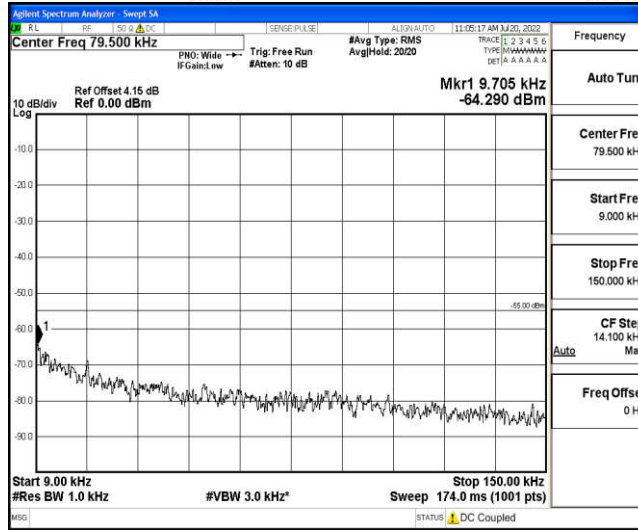

Band7-5MHz-16QAM-21100-1RB#0-Range2:0.15~30MHz