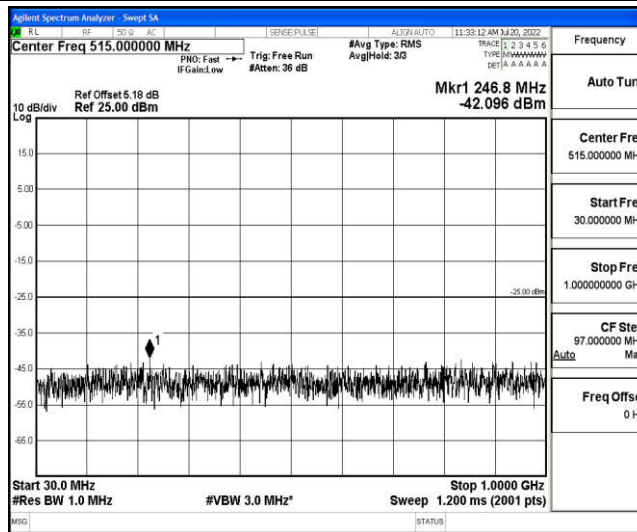

Band7-10MHz-QPSK-21400-1RB#0-Range1:0.009~0.15MHz

Band7-10MHz-QPSK-21400-1RB#0-Range2:0.15~30MHz

Band7-10MHz-QPSK-21400-1RB#0-Range3:30~1000MHz

Band7-10MHz-QPSK-21400-1RB#0-Range4:1000~10000MHz

Shenzhen LCS Compliance Testing Laboratory Ltd.  
 Add: 101, 201 Bldg A & 301 Bldg C, Juji Industrial Park Yabianxueziwei, Shajing Street, Baoan District, Shenzhen, 518000, China  
 Tel: +(86) 0755-82591330 | E-mail: webmaster@lcs-cert.com | Web: www.lcs-cert.com  
 Scan code to check authenticity