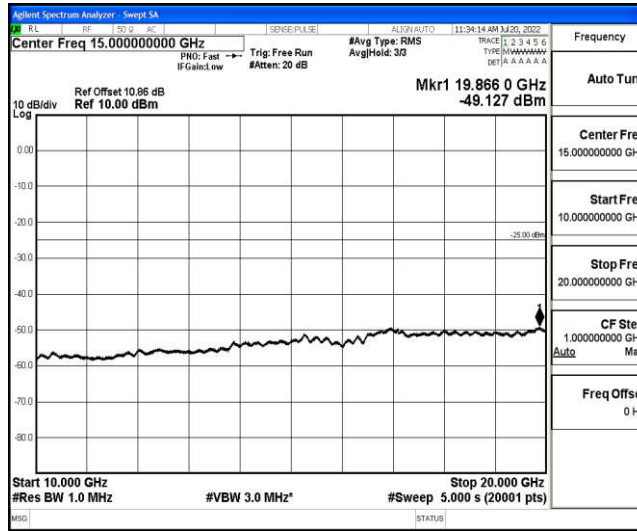

Band7-10MHz-QPSK-21400-1RB#0-Range6:20000~26500MHz