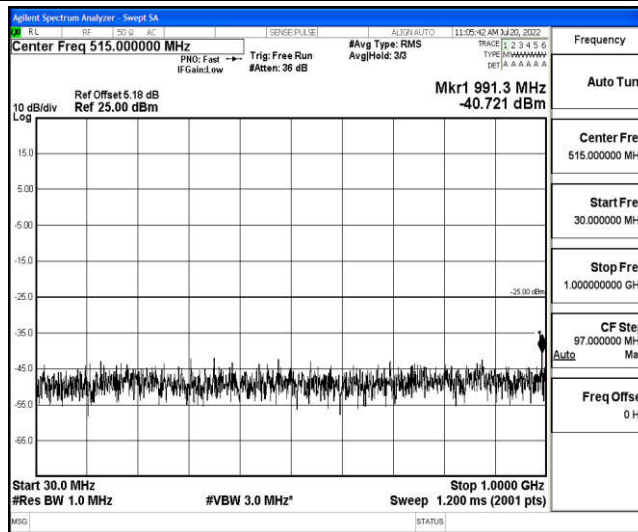

Band7-5MHz-16QAM-20775-1RB#0-Range6:20000~26500MHz

Band7-5MHz-16QAM-21100-1RB#0-Range1:0.009~0.15MHz

Band7-5MHz-16QAM-21100-1RB#0-Range2:0.15~30MHz

Band7-5MHz-16QAM-21100-1RB#0-Range3:30~1000MHz

Band7-5MHz-16QAM-21100-1RB#0-Range4:1000~10000MHz