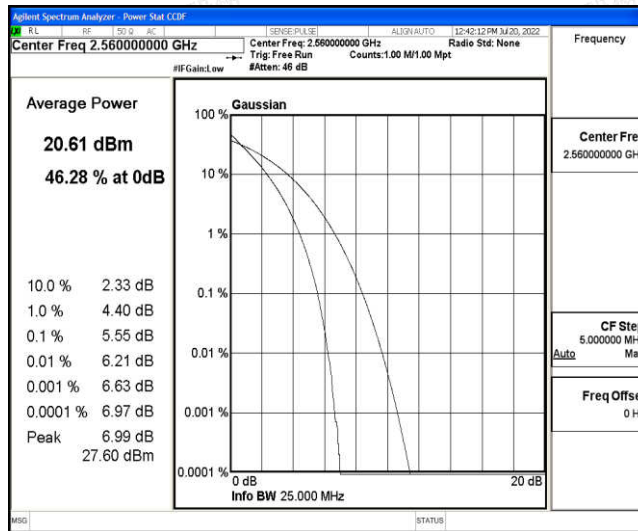

Band7-20MHz-QPSK-21350-100RB#0