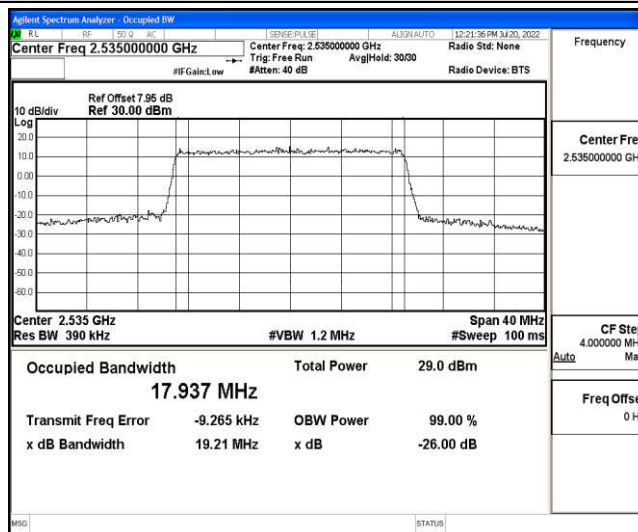

Band7-20MHz-16QAM-21100-100RB#0