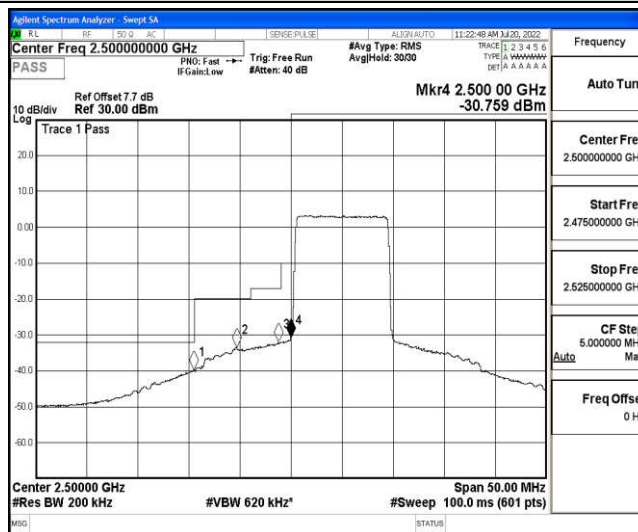

Test Graphs

Band7-5MHz-16QAM-20775-25RB#0

Band7-5MHz-16QAM-21425-25RB#0

Band7-10MHz-QPSK-20800-50RB#0

Band7-10MHz-QPSK-21400-50RB#0

Band7-10MHz-16QAM-20800-50RB#0

Band7-10MHz-16QAM-21400-50RB#0

Shenzhen LCS Compliance Testing Laboratory Ltd.
 Add: 101, 201 Bldg A & 301 Bldg C, Juji Industrial Park Yabianxueziwei, Shajing Street, Baoan District, Shenzhen, 518000, China
 Tel: +(86) 0755-82591330 | E-mail: webmaster@lcs-cert.com | Web: www.lcs-cert.com
 Scan code to check authenticity