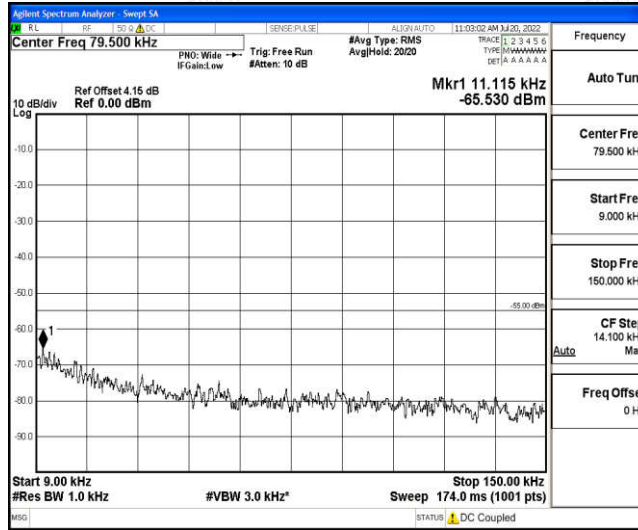

Band7-5MHz-QPSK-21100-1RB#0-Range1:0.009~0.15MHz