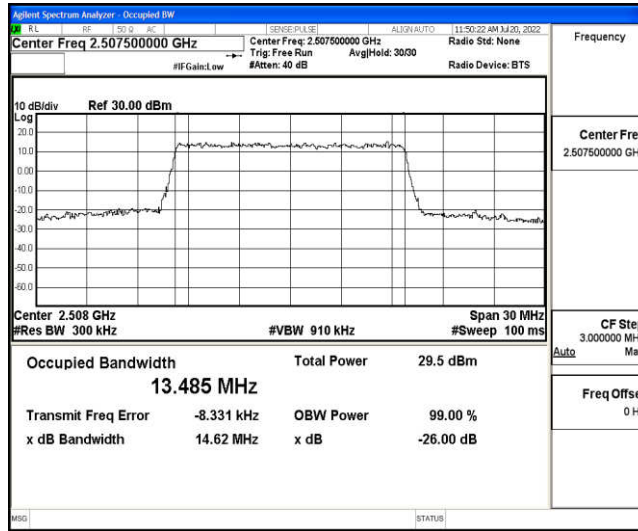

Band7-15MHz-QPSK-20825-75RB#0