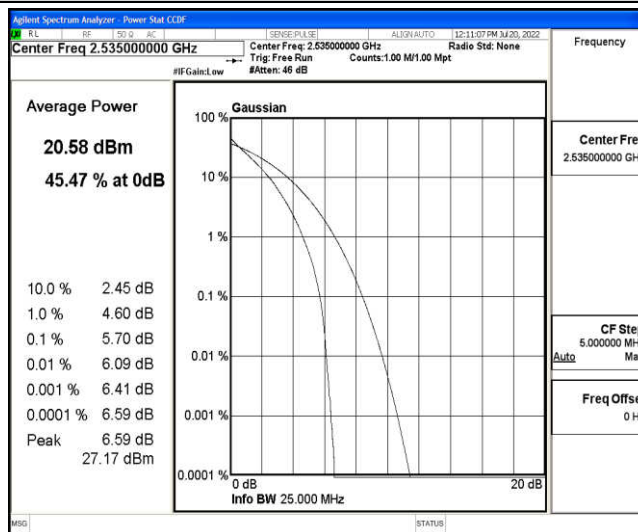

Band7-15MHz-QPSK-21100-75RB#0

Band7-15MHz-QPSK-21375-75RB#0