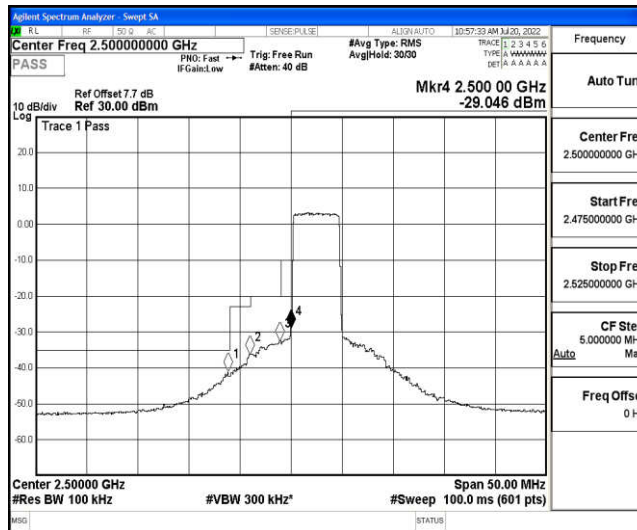

Band7-5MHz-16QAM-20775-25RB#0