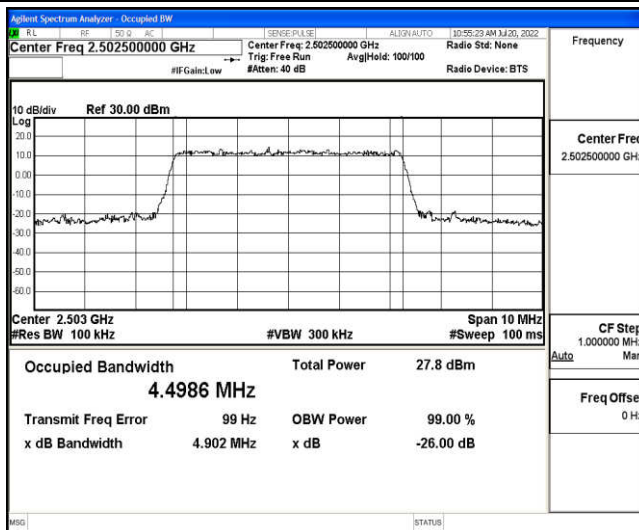

Band7-5MHz-16QAM-20775-25RB#0