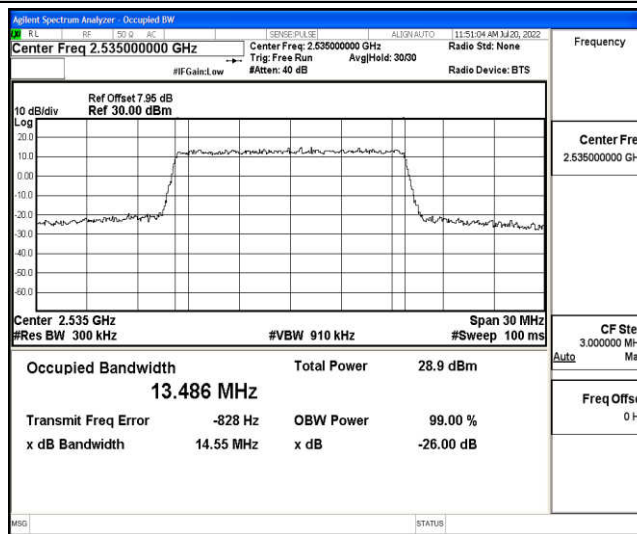

Band7-15MHz-16QAM-21100-75RB#0