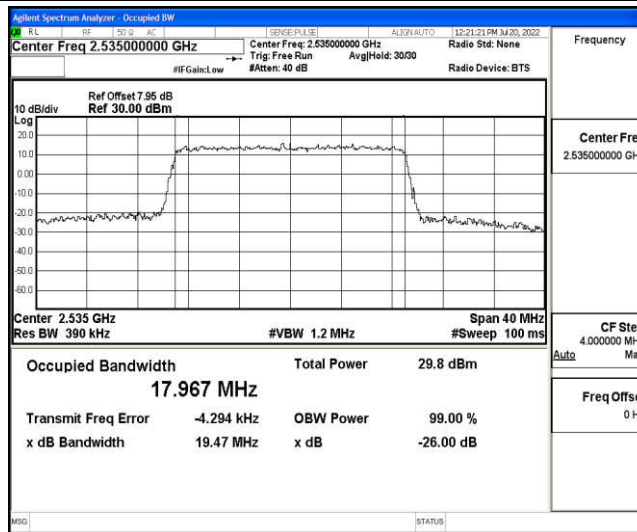

Band7-20MHz-QPSK-21100-100RB#0