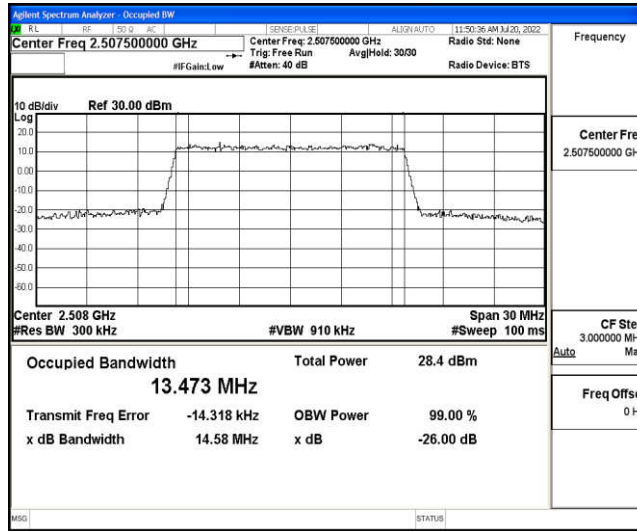

Band7-15MHz-16QAM-20825-75RB#0