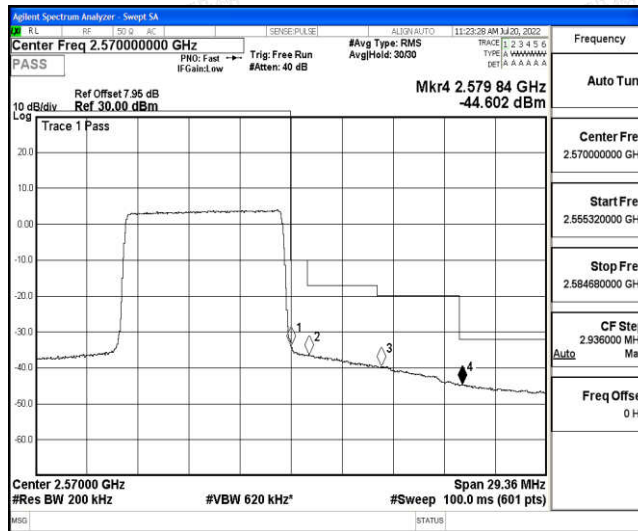

Test Graphs

Band7-5MHz-16QAM-20775-25RB#0

Band7-5MHz-16QAM-21425-25RB#0

Band7-10MHz-QPSK-20800-50RB#0

Band7-10MHz-QPSK-21400-50RB#0

Band7-10MHz-16QAM-20800-50RB#0

Band7-10MHz-16QAM-21400-50RB#0

Shenzhen LCS Compliance Testing Laboratory Ltd.
 Add: 101, 201 Bldg A & 301 Bldg C, Juji Industrial Park Yabianxueziwei, Shajing Street, Baoan District, Shenzhen, 518000, China
 Tel: +(86) 0755-82591330 | E-mail: webmaster@lcs-cert.com | Web: www.lcs-cert.com
 Scan code to check authenticity