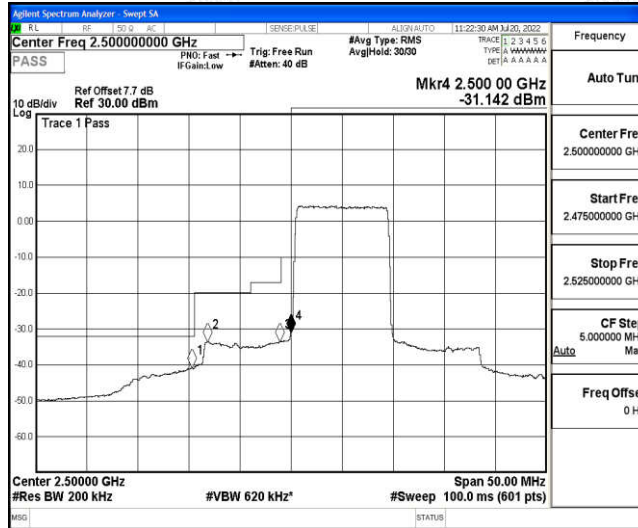

Test Graphs

Band7-5MHz-16QAM-20775-25RB#0

Band7-5MHz-16QAM-21425-25RB#0

Band7-10MHz-QPSK-20800-50RB#0

Band7-10MHz-QPSK-21400-50RB#0

Band7-10MHz-16QAM-20800-50RB#0

Band7-10MHz-16QAM-21400-50RB#0

Shenzhen LCS Compliance Testing Laboratory Ltd.
 Add: 101, 201 Bldg A & 301 Bldg C, Juji Industrial Park Yabianxueziwei, Shajing Street, Baoan District, Shenzhen, 518000, China
 Tel: +(86) 0755-82591330 | E-mail: webmaster@lcs-cert.com | Web: www.lcs-cert.com
 Scan code to check authenticity