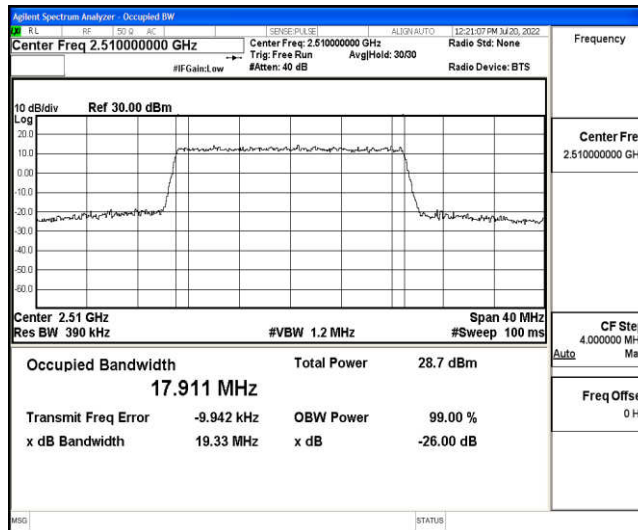

Band7-20MHz-16QAM-20850-100RB#0