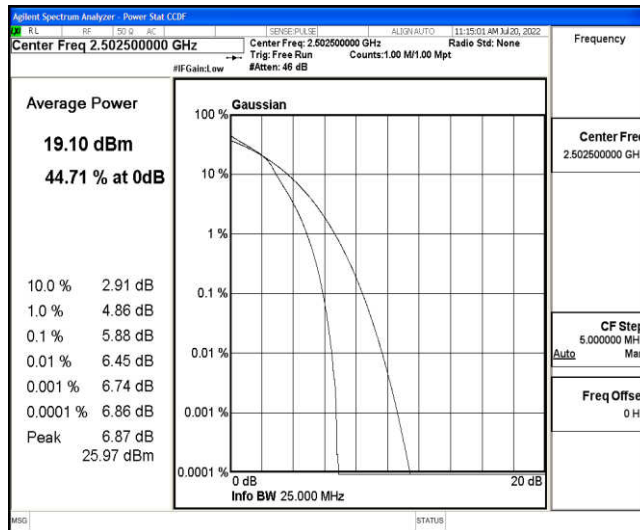

Band7-5MHz-16QAM-20775-25RB#0