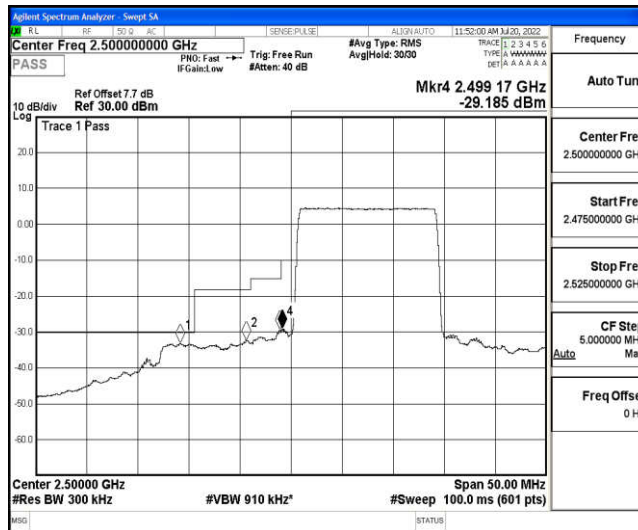

Band7-15MHz-QPSK-20825-75RB#0