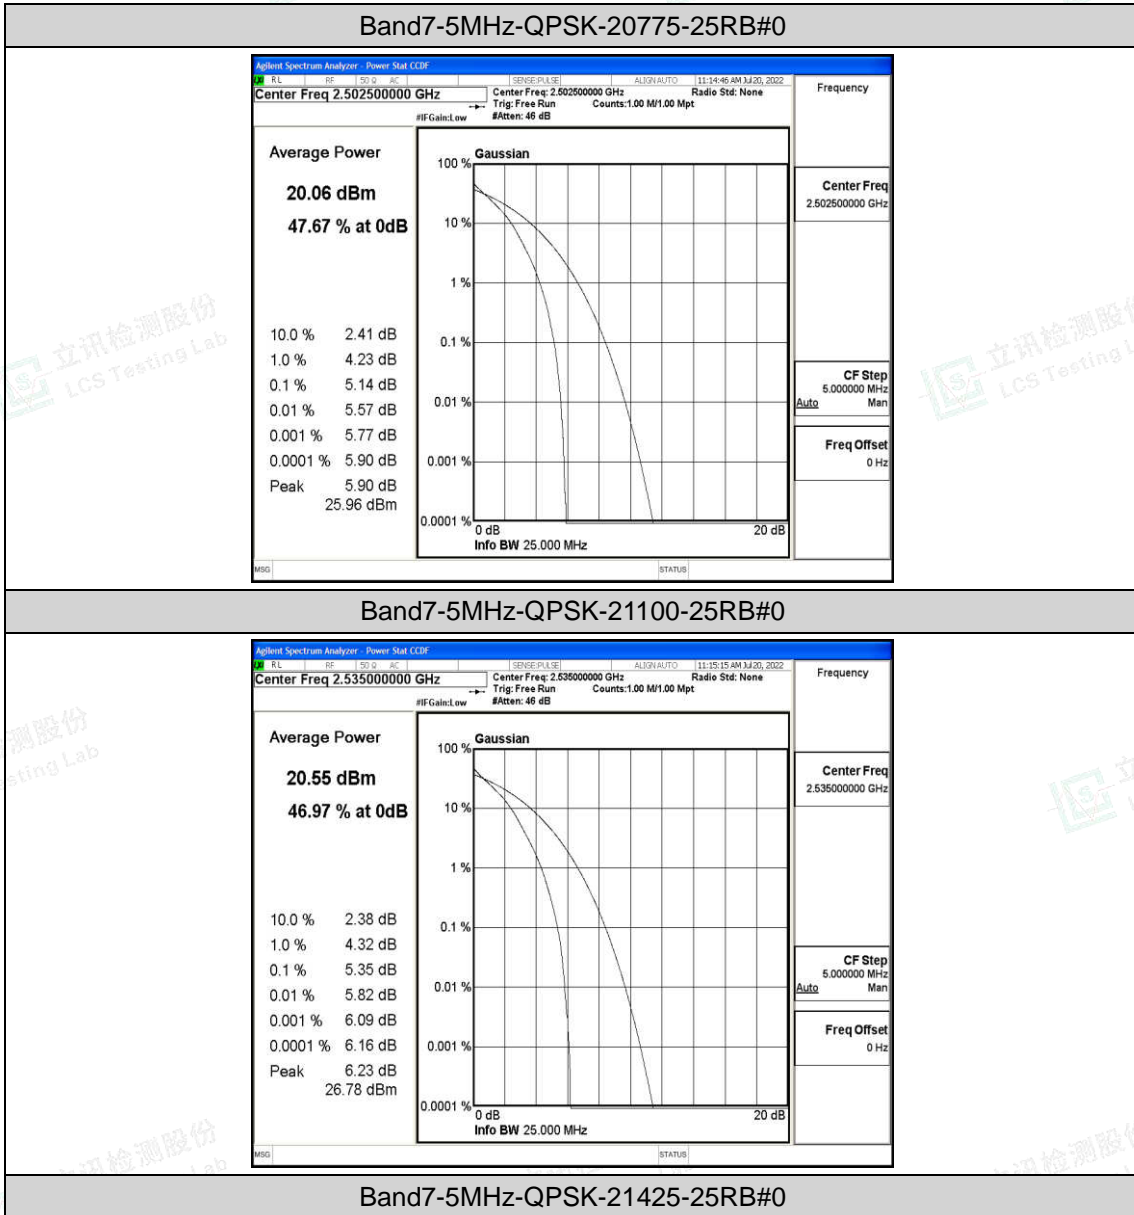

Test Graphs