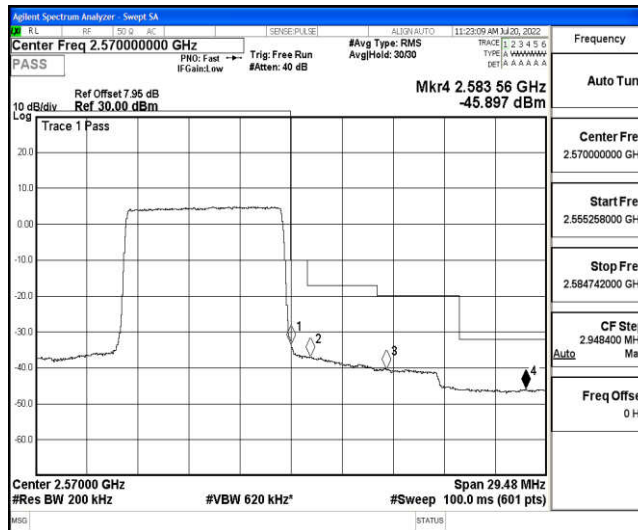

Test Graphs

Band7-5MHz-16QAM-20775-25RB#0

Band7-5MHz-16QAM-21425-25RB#0

Band7-10MHz-QPSK-20800-50RB#0

Band7-10MHz-QPSK-21400-50RB#0

Band7-10MHz-16QAM-20800-50RB#0

Band7-10MHz-16QAM-21400-50RB#0

Shenzhen LCS Compliance Testing Laboratory Ltd.
 Add: 101, 201 Bldg A & 301 Bldg C, Juji Industrial Park Yabianxueziwei, Shajing Street, Baoan District, Shenzhen, 518000, China
 Tel: +(86) 0755-82591330 | E-mail: webmaster@lcs-cert.com | Web: www.lcs-cert.com
 Scan code to check authenticity