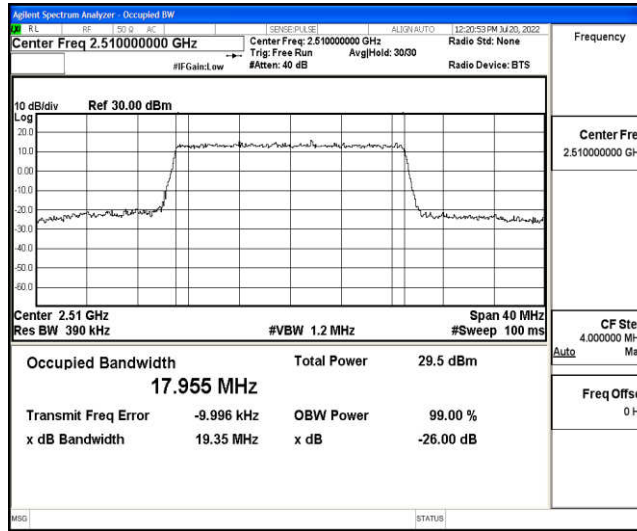

Band7-20MHz-QPSK-20850-100RB#0