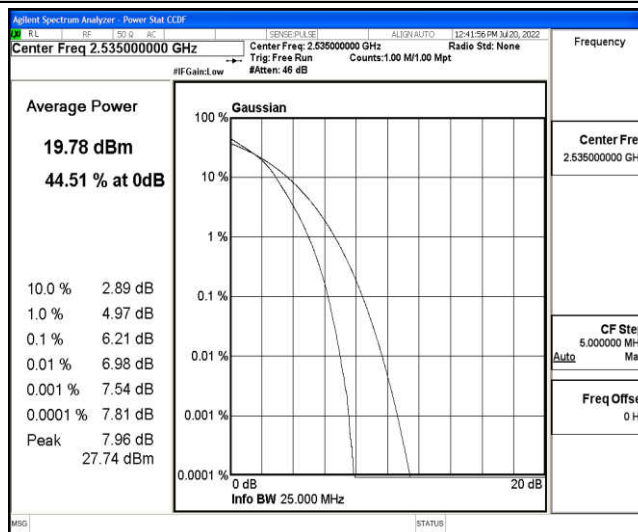

Band7-20MHz-16QAM-21100-100RB#0