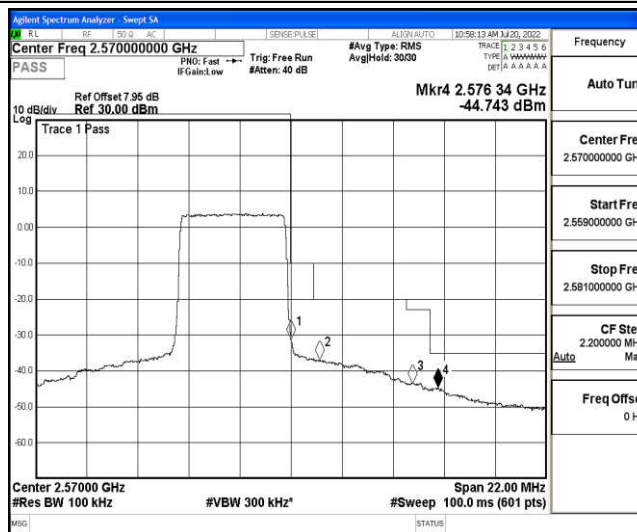

Test Graphs

Band7-5MHz-16QAM-20775-25RB#0

Band7-5MHz-16QAM-21425-25RB#0

Band7-10MHz-QPSK-20800-50RB#0

Band7-10MHz-QPSK-21400-50RB#0

Band7-10MHz-16QAM-20800-50RB#0

Band7-10MHz-16QAM-21400-50RB#0

Shenzhen LCS Compliance Testing Laboratory Ltd.
 Add: 101, 201 Bldg A & 301 Bldg C, Juji Industrial Park Yabianxueziwei, Shajing Street, Baoan District, Shenzhen, 518000, China
 Tel: +(86) 0755-82591330 | E-mail: webmaster@lcs-cert.com | Web: www.lcs-cert.com
 Scan code to check authenticity