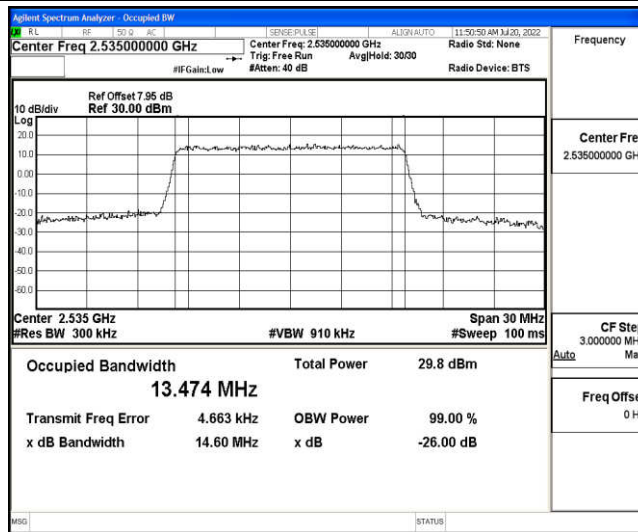

Band7-15MHz-QPSK-21100-75RB#0

Band7-15MHz-QPSK-21375-75RB#0