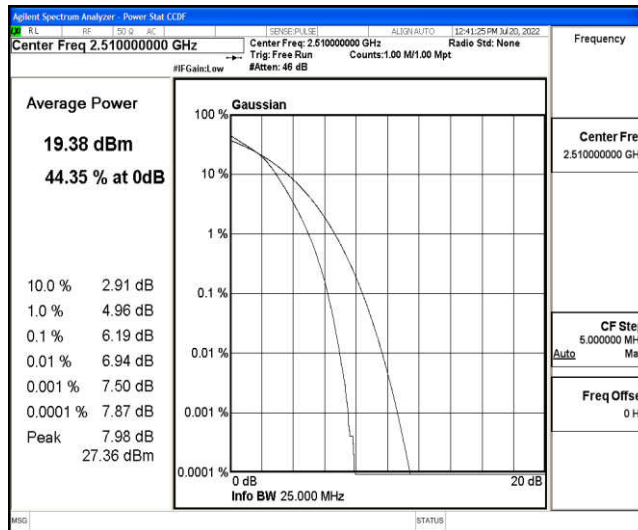

Band7-20MHz-16QAM-20850-100RB#0