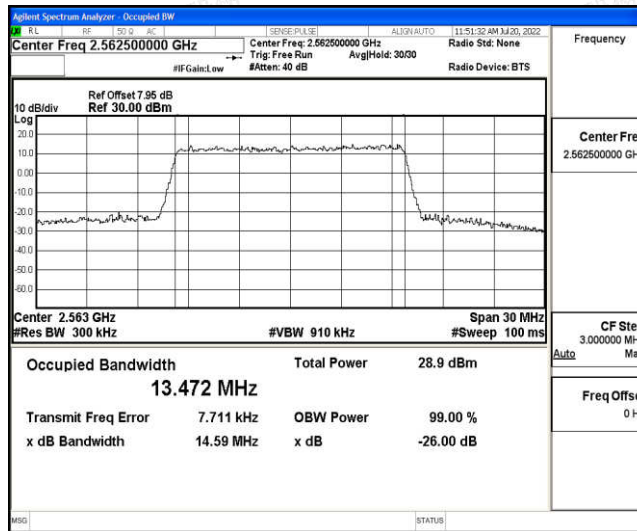

Band7-15MHz-16QAM-21375-75RB#0