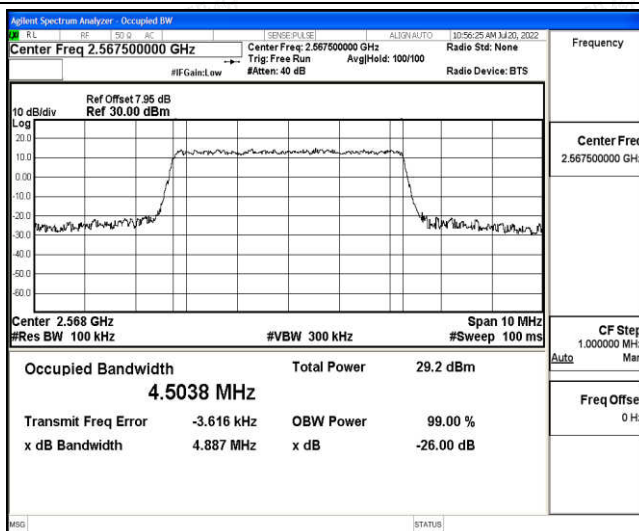

Band7-5MHz-16QAM-20775-25RB#0

Band7-5MHz-16QAM-21100-25RB#0

Band7-5MHz-16QAM-21425-25RB#0