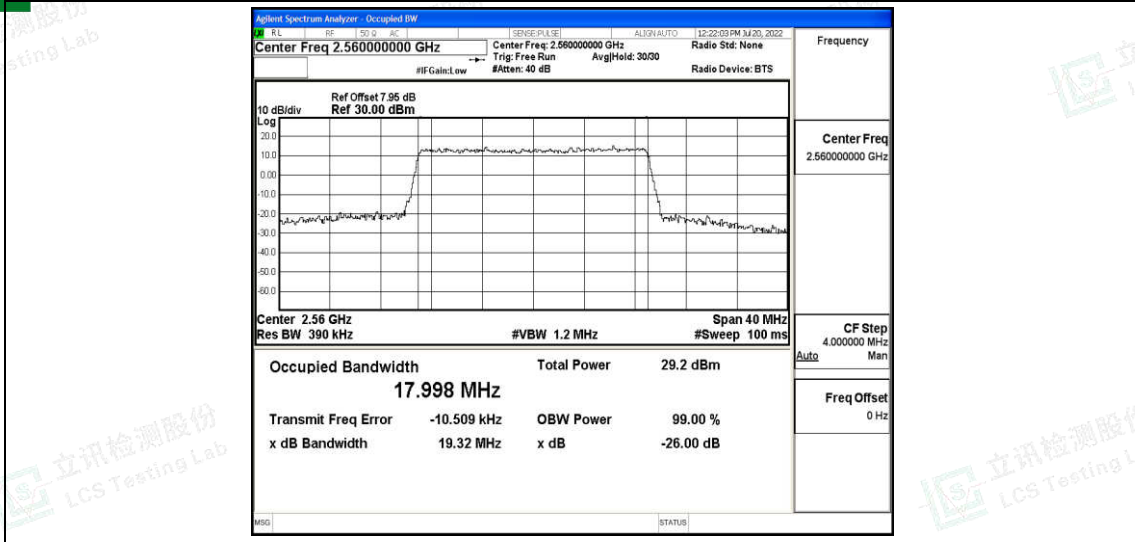

Band7-20MHz-16QAM-21350-100RB#0