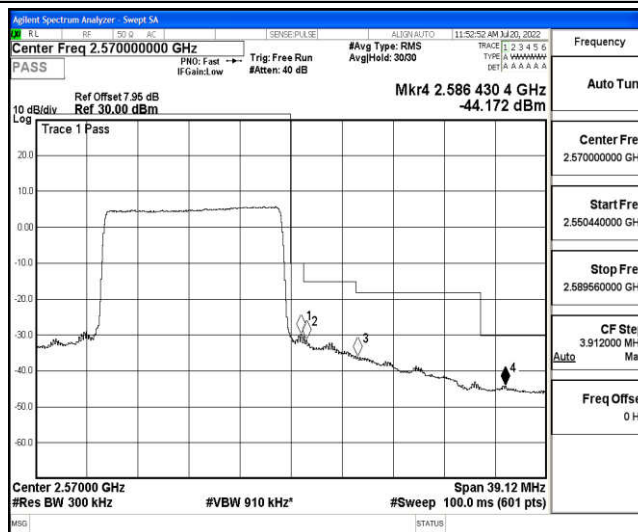

Band7-15MHz-QPSK-21375-75RB#0