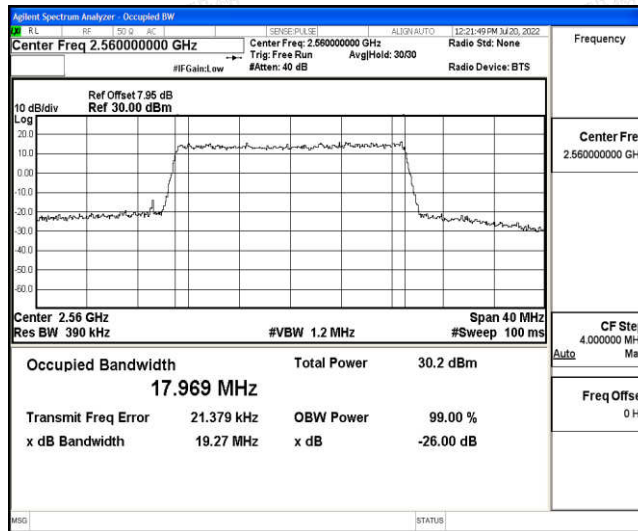

Band7-20MHz-QPSK-21350-100RB#0