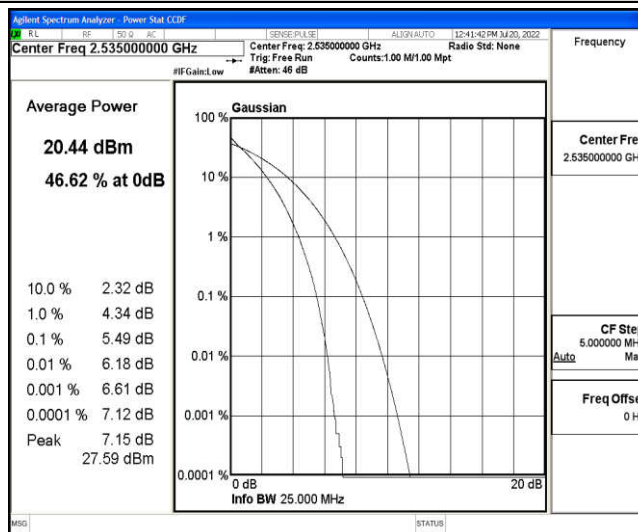

Band7-20MHz-QPSK-21100-100RB#0