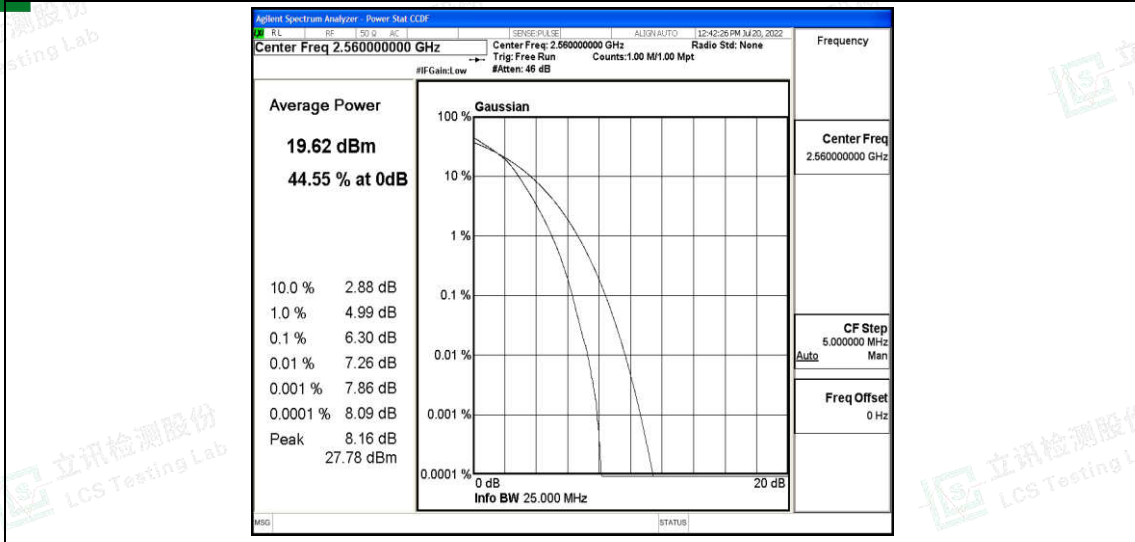

F.3 26dB Bandwidth and Occupied Bandwidth

Test Result

Band	Bandwidth	Modulation	Channel	RB Configuration	Occupied Bandwidth (MHz)	26dB Bandwidth (MHz)	Verdict
Band7	5MHz	QPSK	20775	25RB#0	4.5006	4.932	PASS
Band7	5MHz	QPSK	21100	25RB#0	4.4933	4.919	PASS
Band7	5MHz	QPSK	21425	25RB#0	4.5038	4.887	PASS
Band7	5MHz	16QAM	20775	25RB#0	4.4986	4.902	PASS
Band7	5MHz	16QAM	21100	25RB#0	4.4911	4.945	PASS
Band7	5MHz	16QAM	21425	25RB#0	4.4972	4.933	PASS
Band7	10MHz	QPSK	20800	50RB#0	8.9792	9.781	PASS
Band7	10MHz	QPSK	21100	50RB#0	8.9885	9.775	PASS
Band7	10MHz	QPSK	21400	50RB#0	8.9805	9.742	PASS
Band7	10MHz	16QAM	20800	50RB#0	8.9657	9.756	PASS
Band7	10MHz	16QAM	21100	50RB#0	8.9858	9.854	PASS
Band7	10MHz	16QAM	21400	50RB#0	8.9544	9.680	PASS
Band7	15MHz	QPSK	20825	75RB#0	13.485	14.62	PASS
Band7	15MHz	QPSK	21100	75RB#0	13.474	14.60	PASS
Band7	15MHz	QPSK	21375	75RB#0	13.443	14.56	PASS
Band7	15MHz	16QAM	20825	75RB#0	13.473	14.58	PASS
Band7	15MHz	16QAM	21100	75RB#0	13.486	14.55	PASS
Band7	15MHz	16QAM	21375	75RB#0	13.472	14.59	PASS
Band7	20MHz	QPSK	20850	100RB#0	17.955	19.35	PASS
Band7	20MHz	QPSK	21100	100RB#0	17.967	19.47	PASS
Band7	20MHz	QPSK	21350	100RB#0	17.969	19.27	PASS
Band7	20MHz	16QAM	20850	100RB#0	17.911	19.33	PASS
Band7	20MHz	16QAM	21100	100RB#0	17.937	19.21	PASS
Band7	20MHz	16QAM	21350	100RB#0	17.998	19.32	PASS