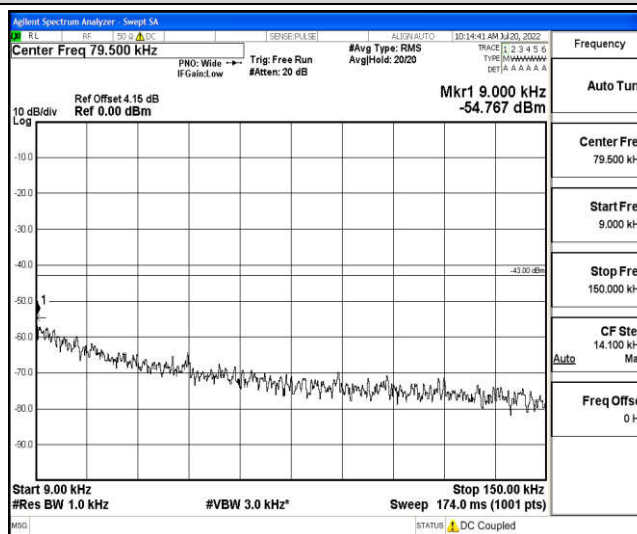

Band4-15MHz-16QAM-20175-1RB#0-Range1:0.009~0.15MHz

Band4-15MHz-16QAM-20175-1RB#0-Range2:0.15~30MHz