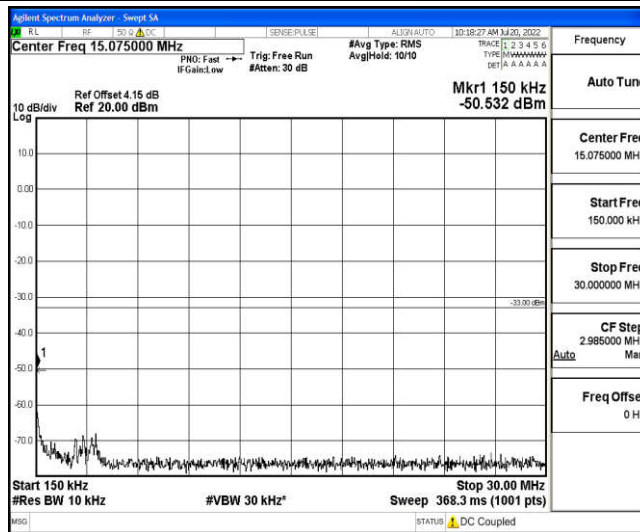

Band4-15MHz-16QAM-20325-1RB#0-Range2:0.15~30MHz

Band4-15MHz-16QAM-20325-1RB#0-Range3:30~1000MHz