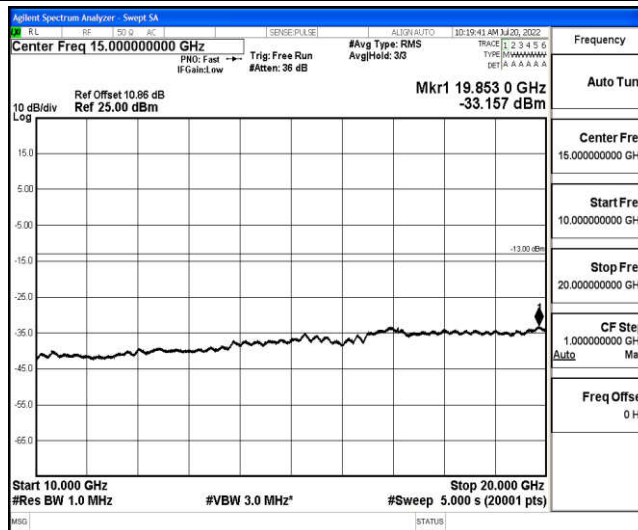

Band4-15MHz-16QAM-20325-1RB#0-Range1:0.009~0.15MHz

Band4-15MHz-16QAM-20325-1RB#0-Range2:0.15~30MHz

Band4-15MHz-16QAM-20325-1RB#0-Range3:30~1000MHz

Band4-15MHz-16QAM-20325-1RB#0-Range4:1000~10000MHz

Band4-15MHz-16QAM-20325-1RB#0-Range5:10000~20000MHz