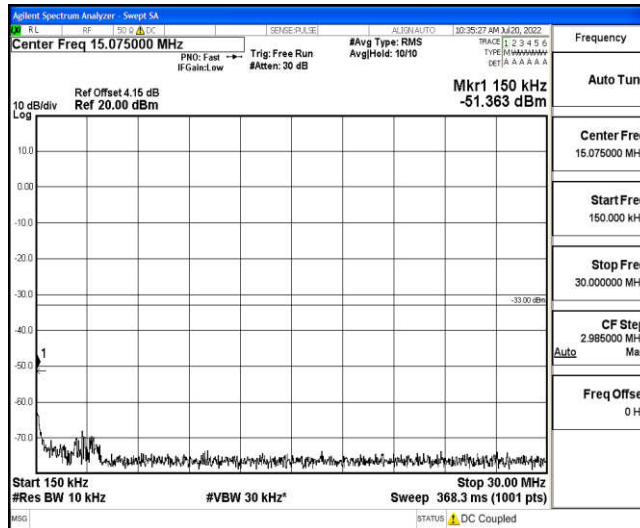

Band4-20MHz-QPSK-20050-1RB#0-Range2:0.15~30MHz

Band4-20MHz-QPSK-20050-1RB#0-Range3:30~1000MHz