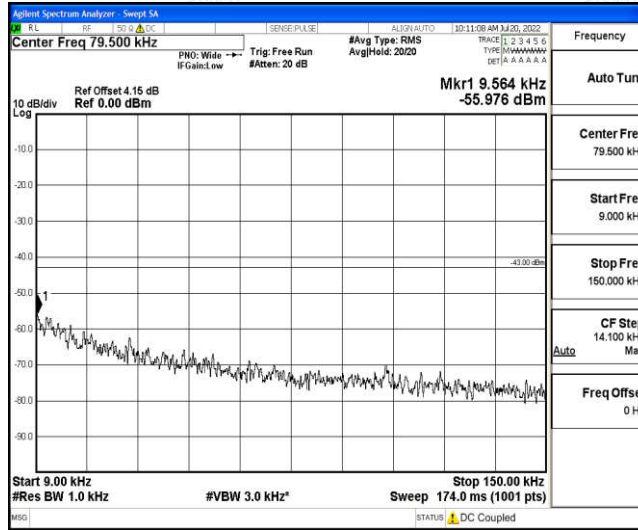

Band4-15MHz-16QAM-20025-1RB#0-Range1:0.009~0.15MHz

Band4-15MHz-16QAM-20025-1RB#0-Range2:0.15~30MHz