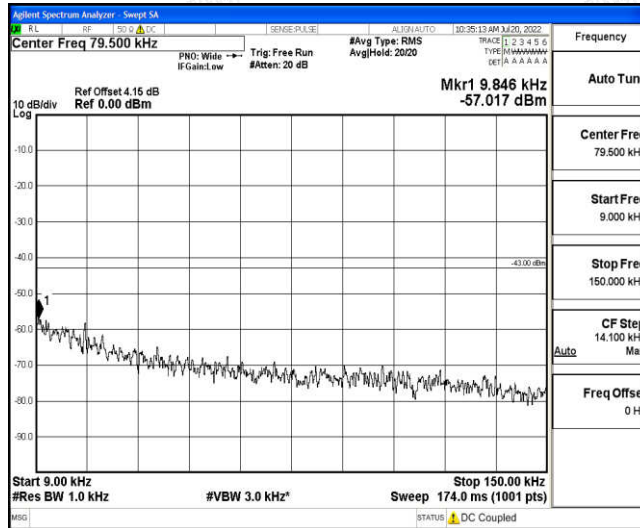

Band4-20MHz-QPSK-20050-1RB#0-Range1:0.009~0.15MHz

Band4-20MHz-QPSK-20050-1RB#0-Range2:0.15~30MHz