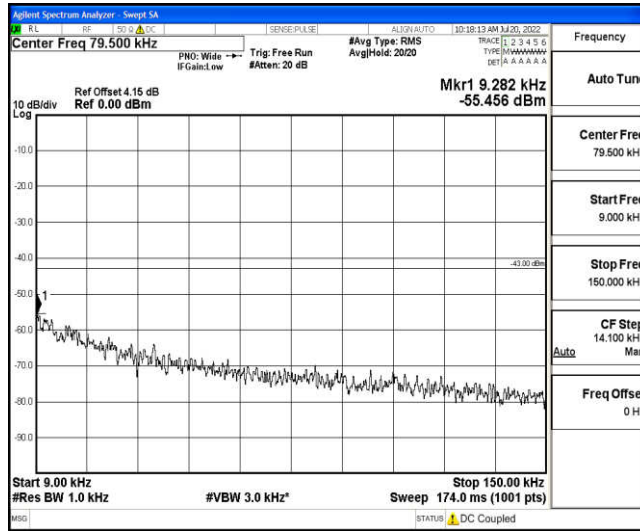

Band4-15MHz-16QAM-20325-1RB#0-Range1:0.009~0.15MHz

Band4-15MHz-16QAM-20325-1RB#0-Range2:0.15~30MHz