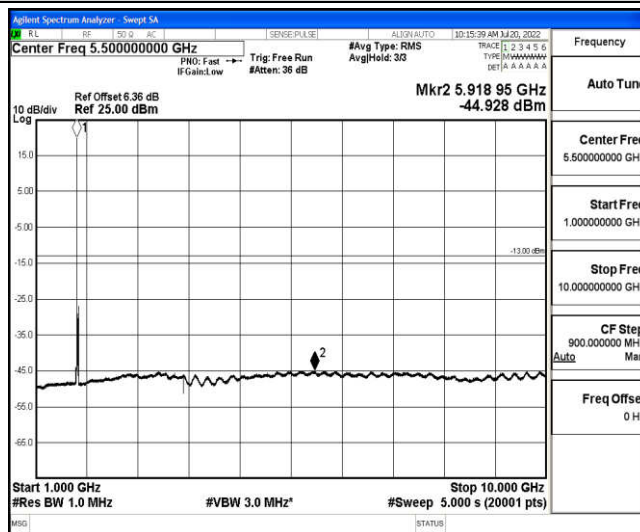

Band4-15MHz-16QAM-20175-1RB#0-Range1:0.009~0.15MHz

Band4-15MHz-16QAM-20175-1RB#0-Range2:0.15~30MHz

Band4-15MHz-16QAM-20175-1RB#0-Range3:30~1000MHz

Band4-15MHz-16QAM-20175-1RB#0-Range4:1000~10000MHz

Band4-15MHz-16QAM-20175-1RB#0-Range5:10000~20000MHz