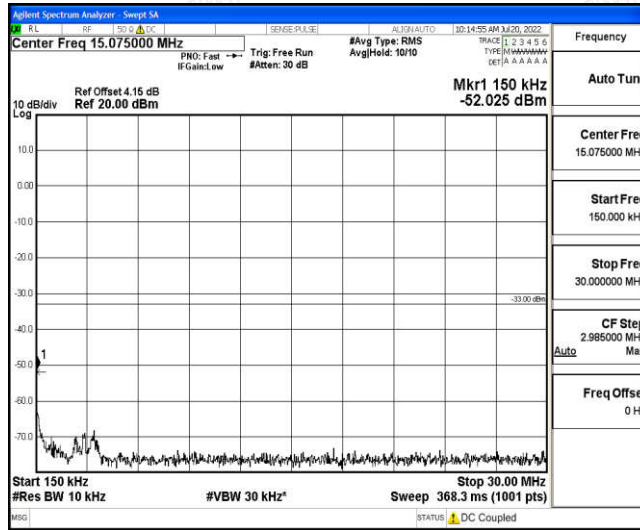

Band4-15MHz-16QAM-20175-1RB#0-Range2:0.15~30MHz

Band4-15MHz-16QAM-20175-1RB#0-Range3:30~1000MHz