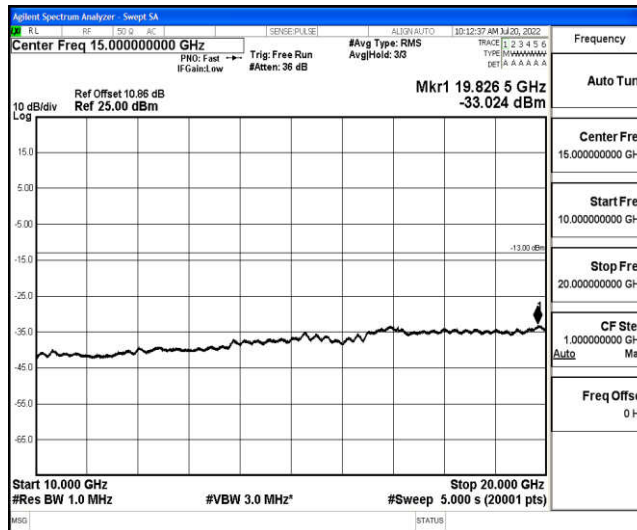

Band4-15MHz-16QAM-20025-1RB#0-Range1:0.009~0.15MHz

Band4-15MHz-16QAM-20025-1RB#0-Range2:0.15~30MHz

Band4-15MHz-16QAM-20025-1RB#0-Range3:30~1000MHz

Band4-15MHz-16QAM-20025-1RB#0-Range4:1000~10000MHz

Band4-15MHz-16QAM-20025-1RB#0-Range5:10000~20000MHz