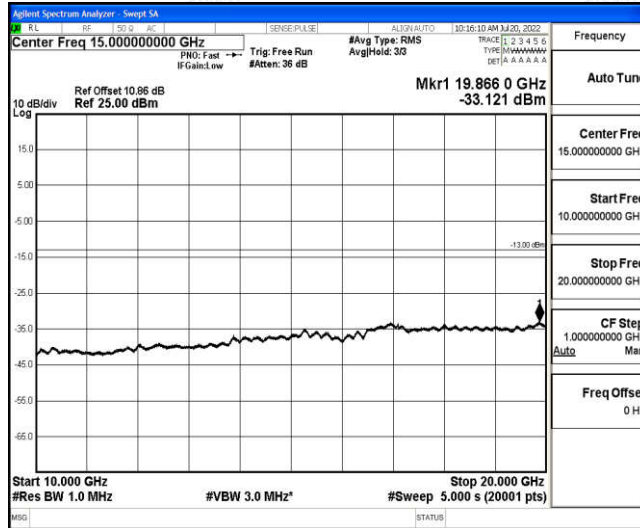

Band4-15MHz-16QAM-20175-1RB#0-Range1:0.009~0.15MHz

Band4-15MHz-16QAM-20175-1RB#0-Range2:0.15~30MHz

Band4-15MHz-16QAM-20175-1RB#0-Range3:30~1000MHz

Band4-15MHz-16QAM-20175-1RB#0-Range4:1000~10000MHz

Band4-15MHz-16QAM-20175-1RB#0-Range5:10000~20000MHz