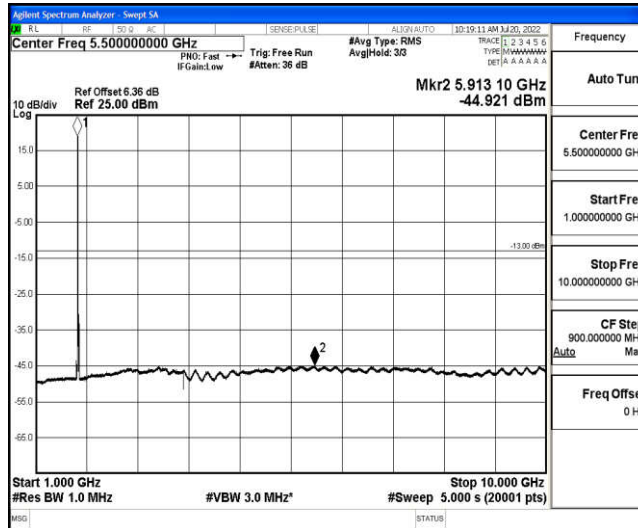

Band4-15MHz-16QAM-20325-1RB#0-Range1:0.009~0.15MHz

Band4-15MHz-16QAM-20325-1RB#0-Range2:0.15~30MHz

Band4-15MHz-16QAM-20325-1RB#0-Range3:30~1000MHz

Band4-15MHz-16QAM-20325-1RB#0-Range4:1000~10000MHz

Band4-15MHz-16QAM-20325-1RB#0-Range5:10000~20000MHz