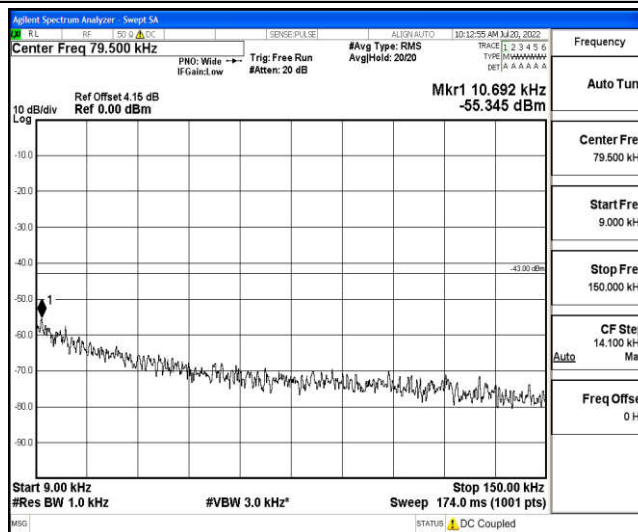

Band4-15MHz-QPSK-20175-1RB#0-Range1:0.009~0.15MHz

Band4-15MHz-QPSK-20175-1RB#0-Range2:0.15~30MHz