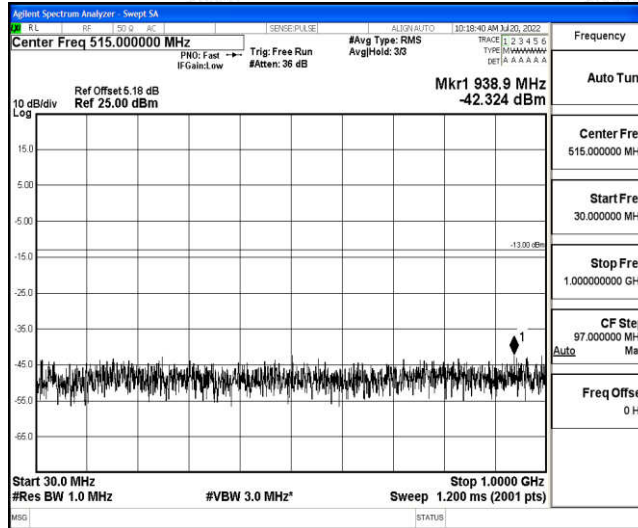

Band4-15MHz-16QAM-20325-1RB#0-Range1:0.009~0.15MHz

Band4-15MHz-16QAM-20325-1RB#0-Range2:0.15~30MHz

Band4-15MHz-16QAM-20325-1RB#0-Range3:30~1000MHz

Band4-15MHz-16QAM-20325-1RB#0-Range4:1000~10000MHz

Band4-15MHz-16QAM-20325-1RB#0-Range5:10000~20000MHz