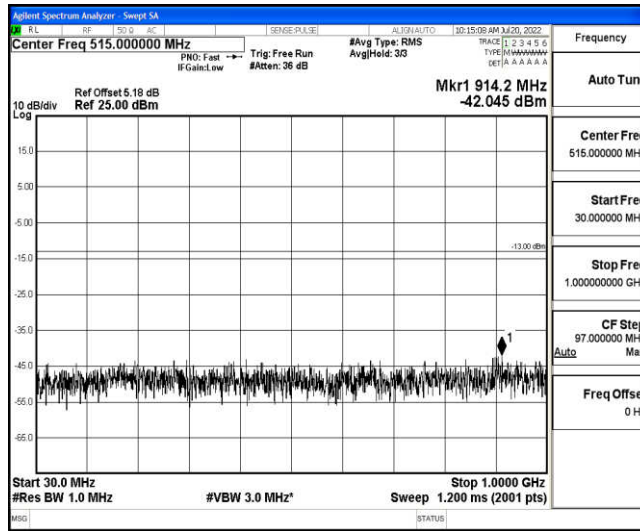

Band4-15MHz-16QAM-20175-1RB#0-Range1:0.009~0.15MHz

Band4-15MHz-16QAM-20175-1RB#0-Range2:0.15~30MHz

Band4-15MHz-16QAM-20175-1RB#0-Range3:30~1000MHz

Band4-15MHz-16QAM-20175-1RB#0-Range4:1000~10000MHz

Band4-15MHz-16QAM-20175-1RB#0-Range5:10000~20000MHz