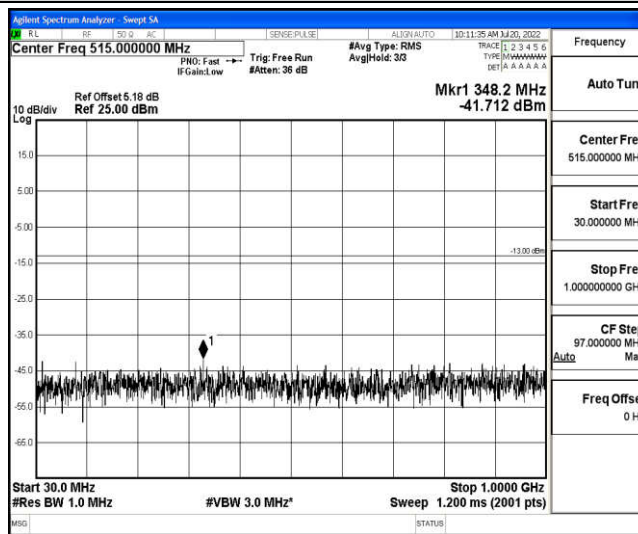

Band4-15MHz-16QAM-20025-1RB#0-Range1:0.009~0.15MHz

Band4-15MHz-16QAM-20025-1RB#0-Range2:0.15~30MHz

Band4-15MHz-16QAM-20025-1RB#0-Range3:30~1000MHz

Band4-15MHz-16QAM-20025-1RB#0-Range4:1000~10000MHz

Band4-15MHz-16QAM-20025-1RB#0-Range5:10000~20000MHz