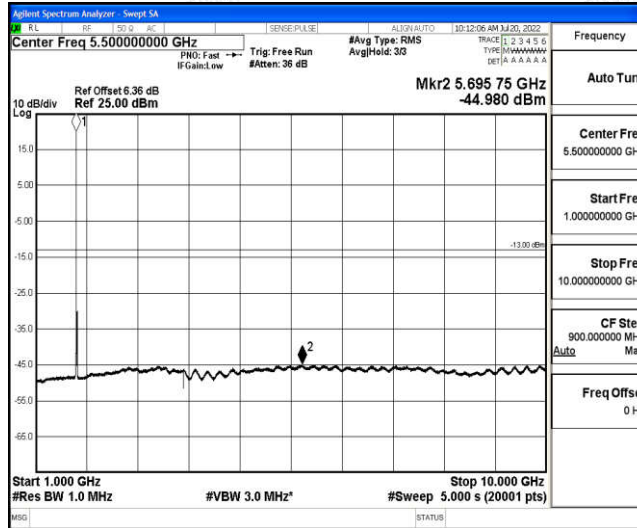

Band4-15MHz-16QAM-20025-1RB#0-Range1:0.009~0.15MHz

Band4-15MHz-16QAM-20025-1RB#0-Range2:0.15~30MHz

Band4-15MHz-16QAM-20025-1RB#0-Range3:30~1000MHz

Band4-15MHz-16QAM-20025-1RB#0-Range4:1000~10000MHz

Band4-15MHz-16QAM-20025-1RB#0-Range5:10000~20000MHz