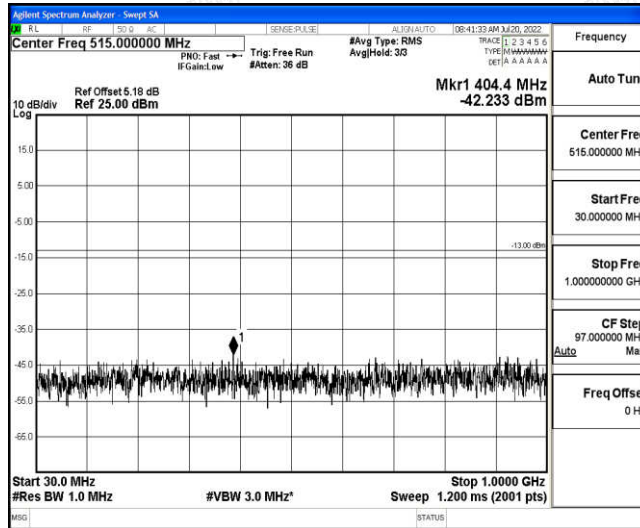

Band4-1.4MHz-16QAM-20393-1RB#0-Range4:1000~10000MHz