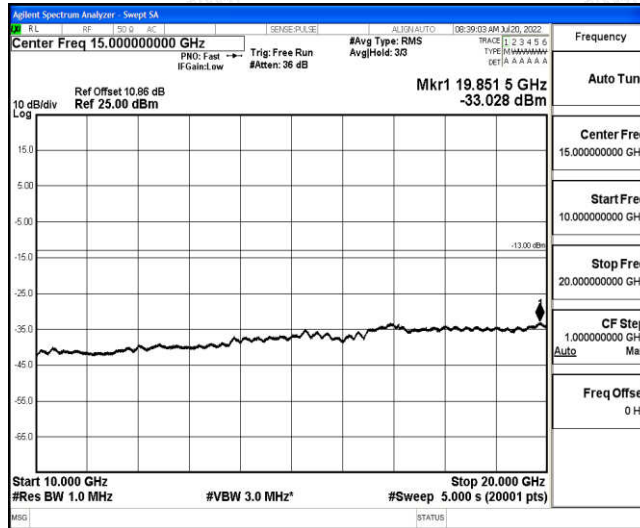

Band4-1.4MHz-16QAM-20175-1RB#0-Range2:0.15~30MHz

Band4-1.4MHz-16QAM-20175-1RB#0-Range3:30~1000MHz

Band4-1.4MHz-16QAM-20175-1RB#0-Range4:1000~10000MHz

Band4-1.4MHz-16QAM-20175-1RB#0-Range5:10000~20000MHz

Band4-1.4MHz-16QAM-20393-1RB#0-Range1:0.009~0.15MHz