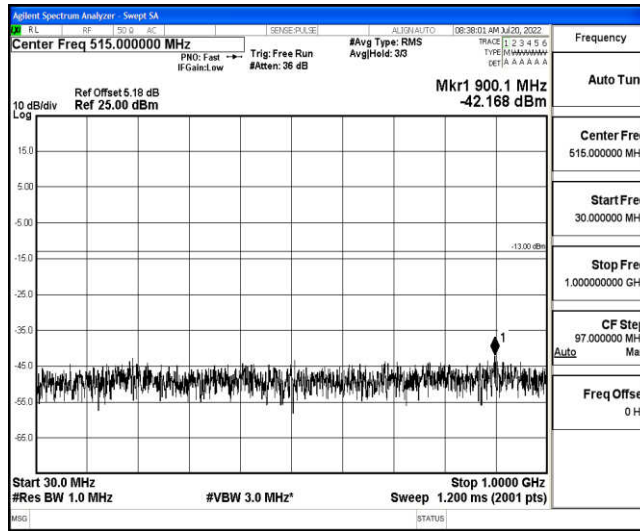

Band4-1.4MHz-16QAM-20175-1RB#0-Range4:1000~10000MHz