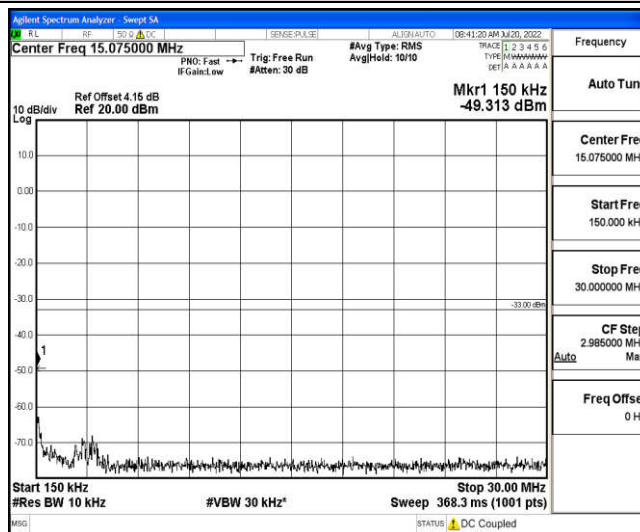

Band4-1.4MHz-16QAM-20393-1RB#0-Range3:30~1000MHz