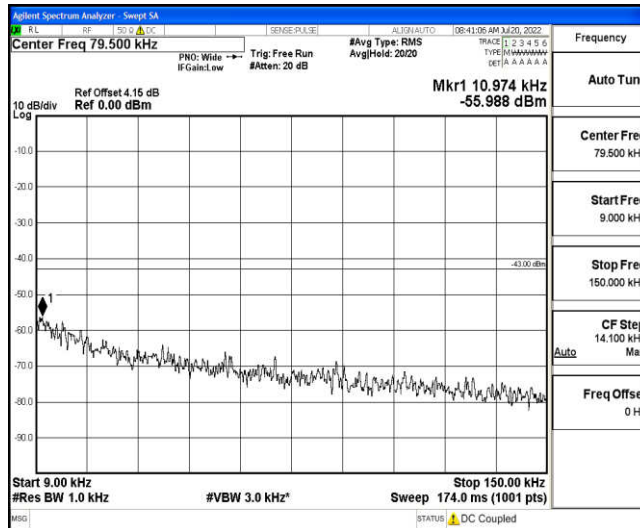

Band4-1.4MHz-16QAM-20175-1RB#0-Range2:0.15~30MHz

Band4-1.4MHz-16QAM-20175-1RB#0-Range3:30~1000MHz

Band4-1.4MHz-16QAM-20175-1RB#0-Range4:1000~10000MHz

Band4-1.4MHz-16QAM-20175-1RB#0-Range5:10000~20000MHz

Band4-1.4MHz-16QAM-20393-1RB#0-Range1:0.009~0.15MHz