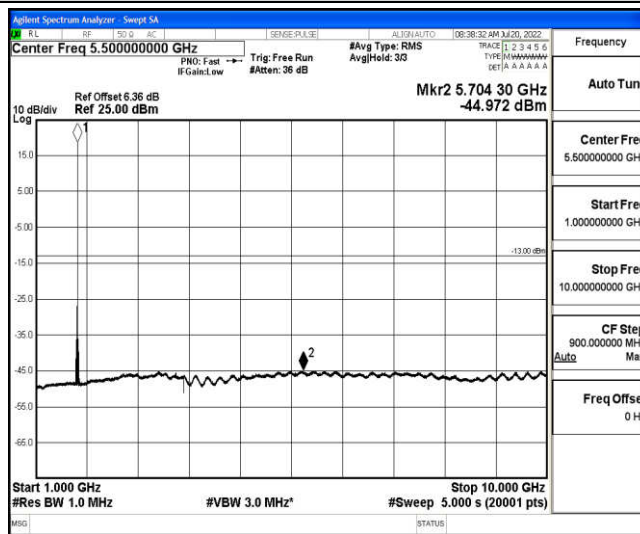

Band4-1.4MHz-16QAM-20175-1RB#0-Range2:0.15~30MHz

Band4-1.4MHz-16QAM-20175-1RB#0-Range3:30~1000MHz

Band4-1.4MHz-16QAM-20175-1RB#0-Range4:1000~10000MHz

Band4-1.4MHz-16QAM-20175-1RB#0-Range5:10000~20000MHz

Band4-1.4MHz-16QAM-20393-1RB#0-Range1:0.009~0.15MHz