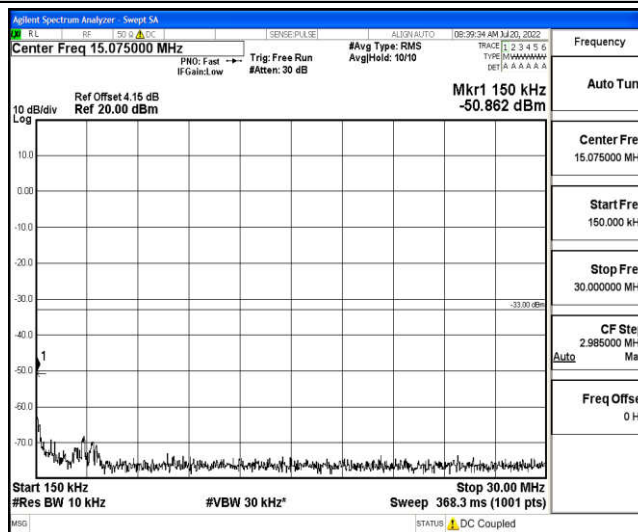

Band4-1.4MHz-QPSK-20393-1RB#0-Range3:30~1000MHz

Shenzhen LCS Compliance Testing Laboratory Ltd.
Add: 101, 201 Bldg A & 301 Bldg C, Juji Industrial Park Yabianxueziwei, Shajing Street, Baoan District, Shenzhen, 518000, China
Tel: +(86) 0755-82591330 | E-mail: webmaster@lcs-cert.com | Web: www.lcs-cert.com
Scan code to check authenticity