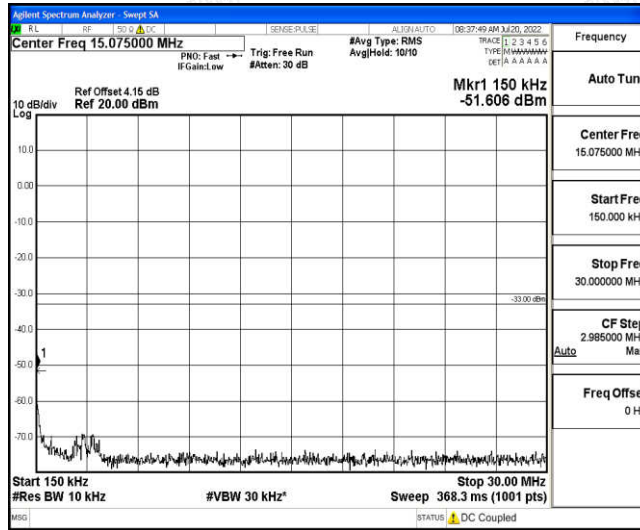

Band4-1.4MHz-16QAM-20175-1RB#0-Range3:30~1000MHz