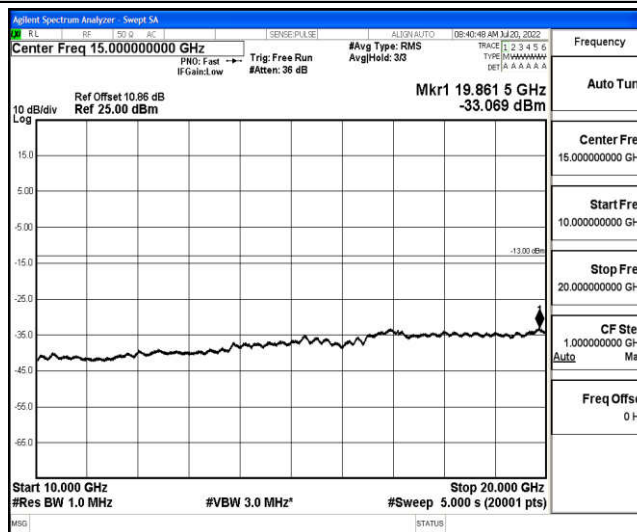

Band4-1.4MHz-16QAM-19957-1RB#0-Range1:0.009~0.15MHz