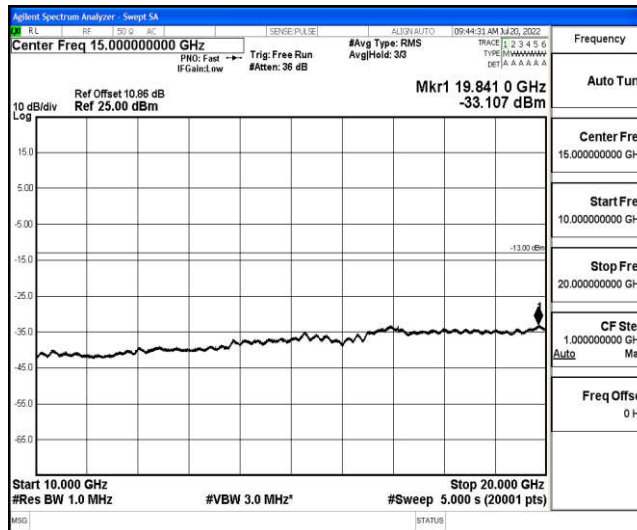

Band4-10MHz-QPSK-20175-1RB#0-Range1:0.009~0.15MHz