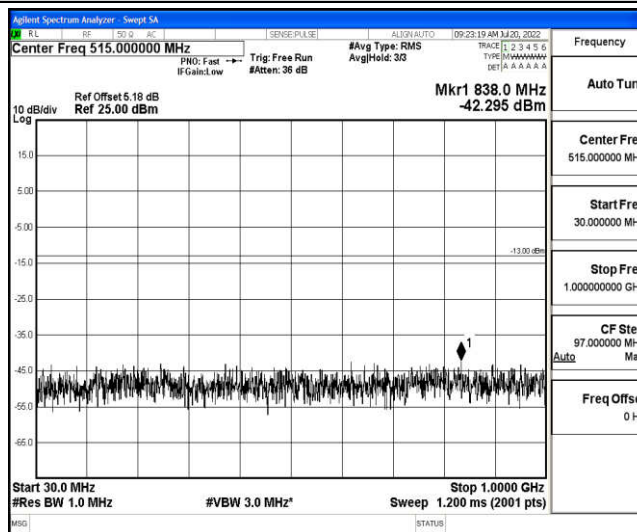

Band4-5MHz-16QAM-19975-1RB#0-Range4:1000~10000MHz

Shenzhen LCS Compliance Testing Laboratory Ltd.
Add: 101, 201 Bldg A & 301 Bldg C, Juji Industrial Park Yabianxueziwei, Shajing Street, Baoan District, Shenzhen, 518000, China
Tel: +(86) 0755-82591330 | E-mail: webmaster@lcs-cert.com | Web: www.lcs-cert.com
Scan code to check authenticity