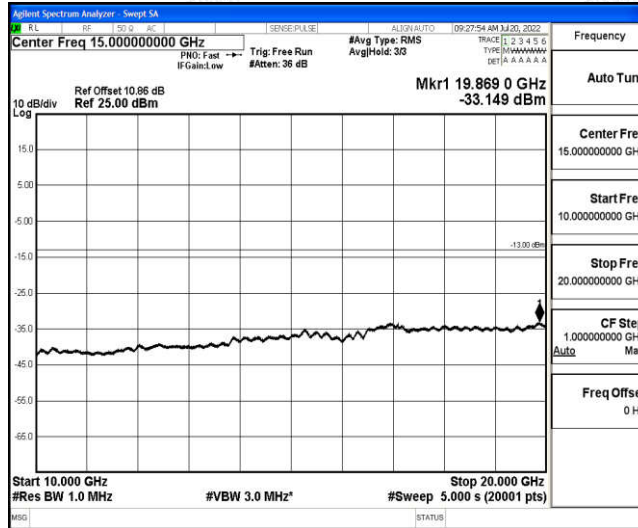

Band4-5MHz-16QAM-20375-1RB#0-Range1:0.009~0.15MHz