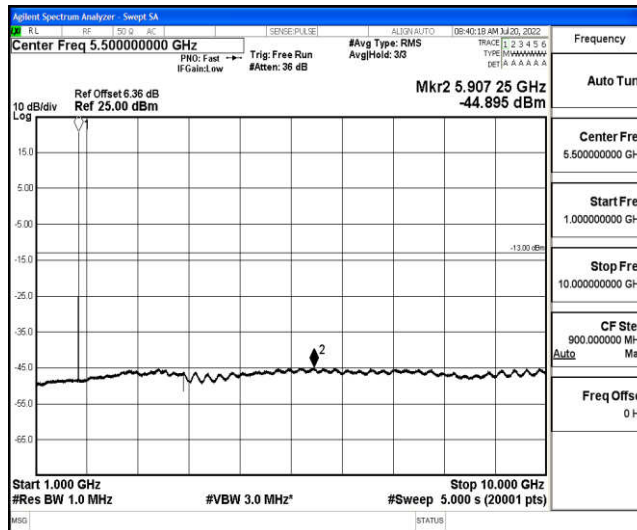

Band4-1.4MHz-QPSK-20393-1RB#0-Range5:10000~20000MHz