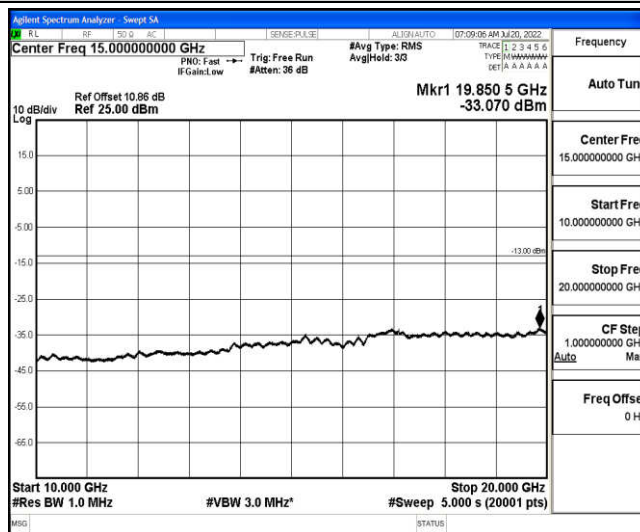

Band2-5MHz-16QAM-18625-1RB#0-Range1:0.009~0.15MHz