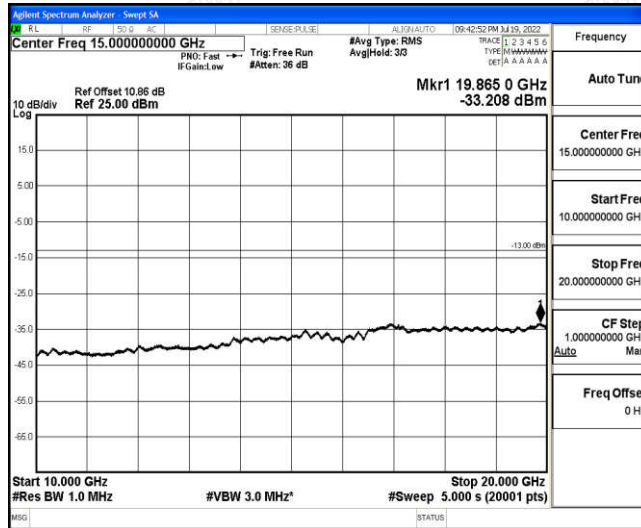

Band2-1.4MHz-16QAM-19193-1RB#0-Range1:0.009~0.15MHz