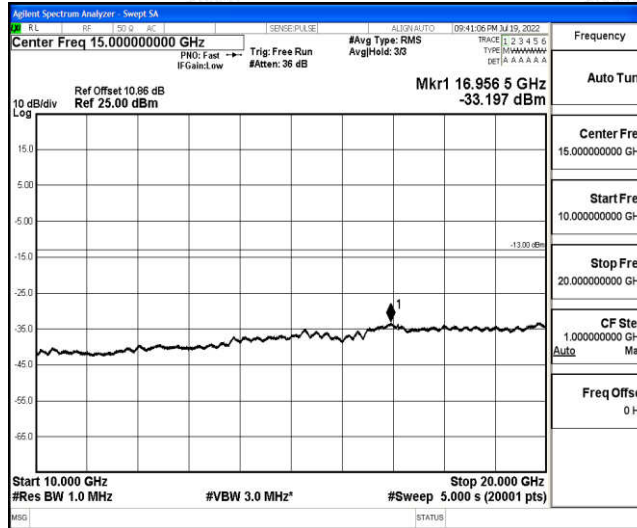

Band2-1.4MHz-QPSK-19193-1RB#0-Range1:0.009~0.15MHz