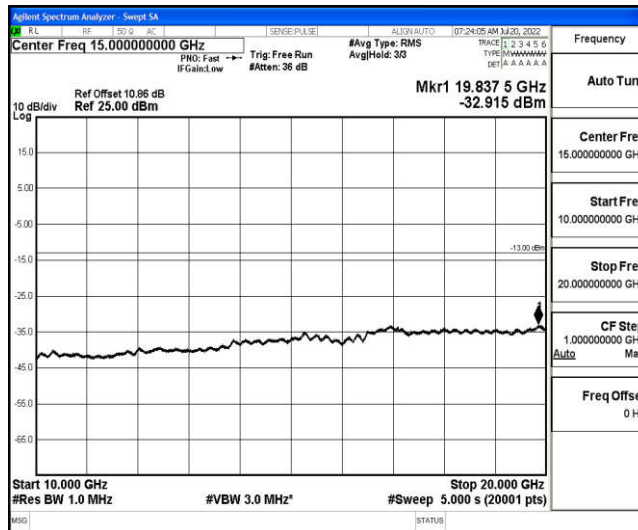

Band2-10MHz-QPSK-18900-1RB#0-Range1:0.009~0.15MHz