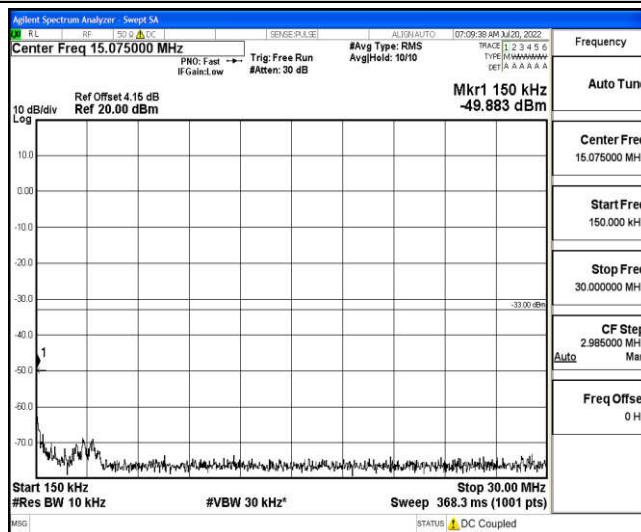

Band2-5MHz-16QAM-19175-1RB#0-Range3:30~1000MHz

Shenzhen LCS Compliance Testing Laboratory Ltd.
Add: 101, 201 Bldg A & 301 Bldg C, Juji Industrial Park Yabianxueziwei, Shajing Street, Baoan District, Shenzhen, 518000, China
Tel: +(86) 0755-82591330 | E-mail: webmaster@lcs-cert.com | Web: www.lcs-cert.com
Scan code to check authenticity