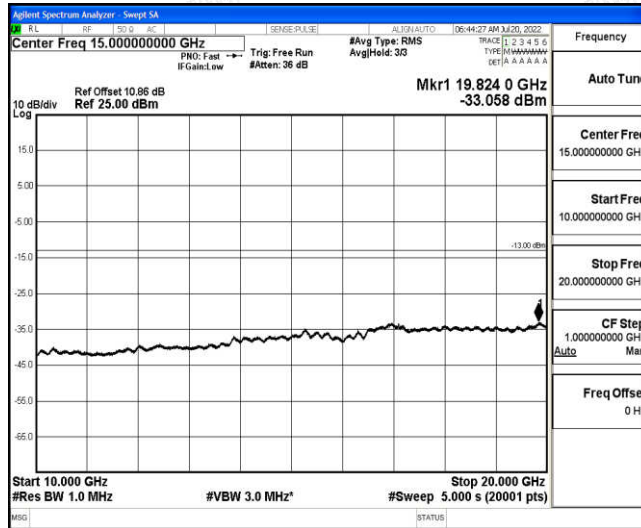

Band2-3MHz-16QAM-19185-1RB#0-Range1:0.009~0.15MHz