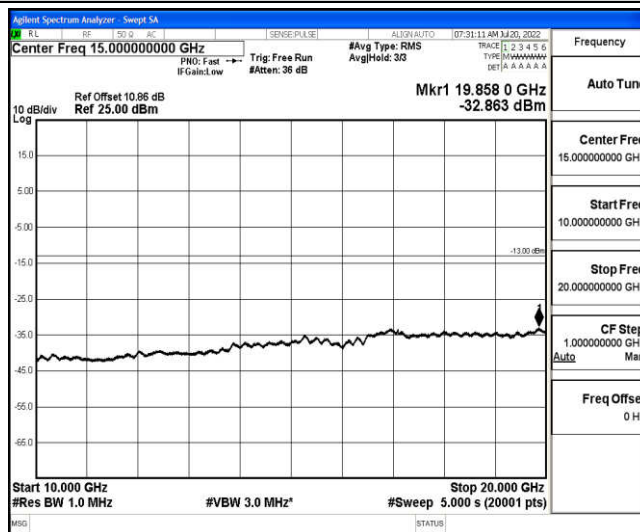

Band2-10MHz-16QAM-18650-1RB#0-Range1:0.009~0.15MHz