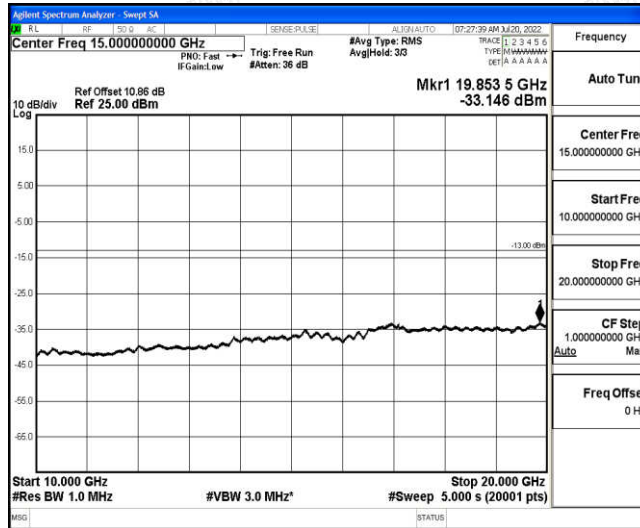

Band2-10MHz-QPSK-19150-1RB#0-Range1:0.009~0.15MHz