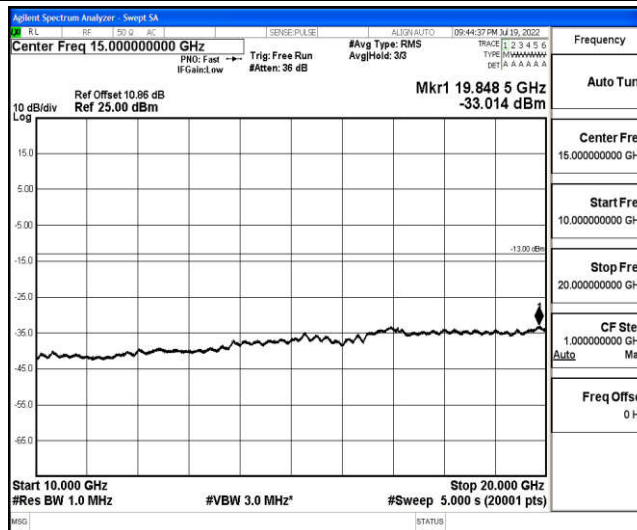

Band2-1.4MHz-16QAM-18607-1RB#0-Range1:0.009~0.15MHz