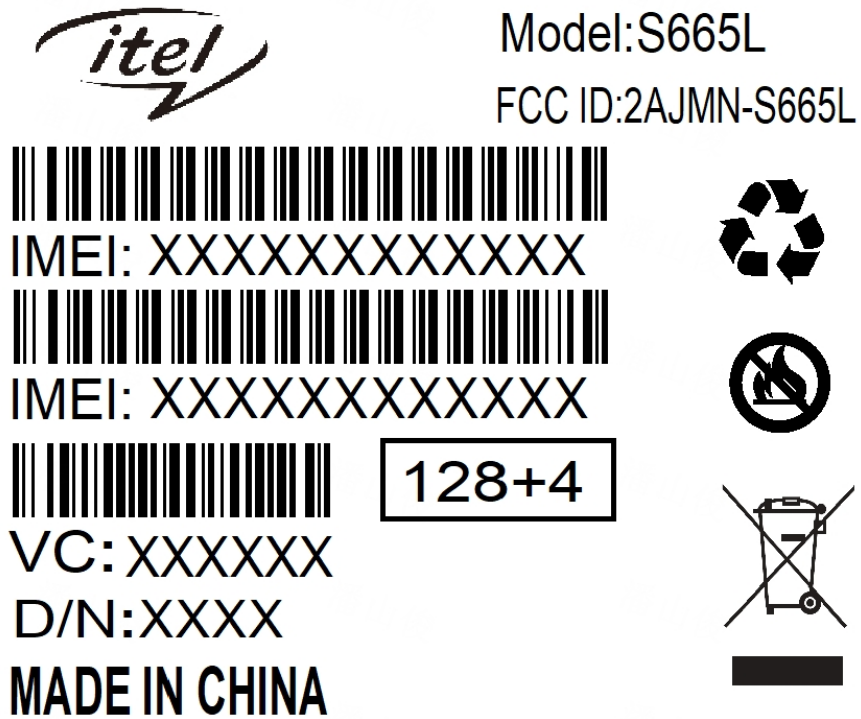

### FCC ID Label

### FCC ID Label Location Information

The label shown shall be permanently affixed at a conspicuous location on the device and be readily visible to the user at the time purchase (Labeling requirements per 2.925)