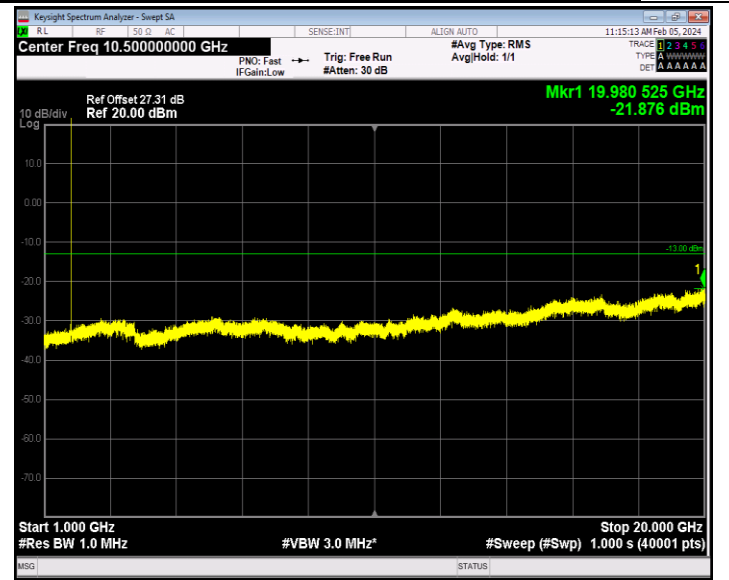

0000

Band66_1.4MHz_64QAM_131979_1RB#0_30~1000_30~1000

0000

Band66_1.4MHz_64QAM_132322_1RB#0_30~1000_30~1000

0000

Band66_1.4MHz_64QAM_132665_1RB#0_30~1000_30~1000

0000

Band66_20MHz_QPSK_132072_1RB#0_30~1000_30~1000