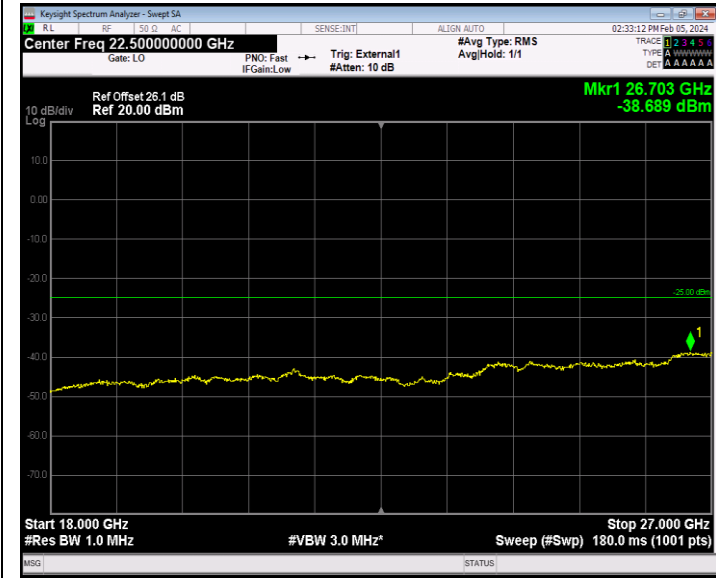

Band41_20MHz_16QAM_40640_1RB#0_1000~18000_1000~18000
00

Band41_20MHz_16QAM_40640_1RB#0_18000~27000_18000~27000
7000

Band41_20MHz_16QAM_41140_1RB#0_30~1000_30~1000

Band41_20MHz_16QAM_41140_1RB#0_1000~18000_1000~18000