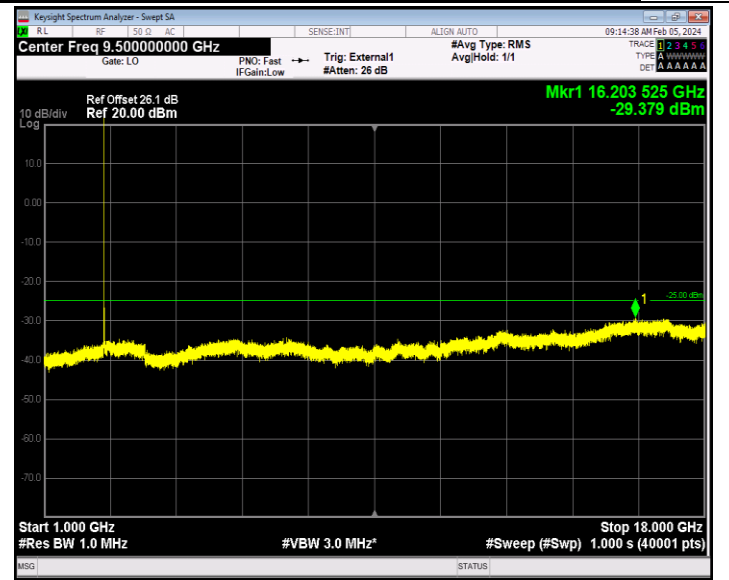

Band41_5MHz_64QAM_40065_1RB#0_1000~18000_1000~18000
0