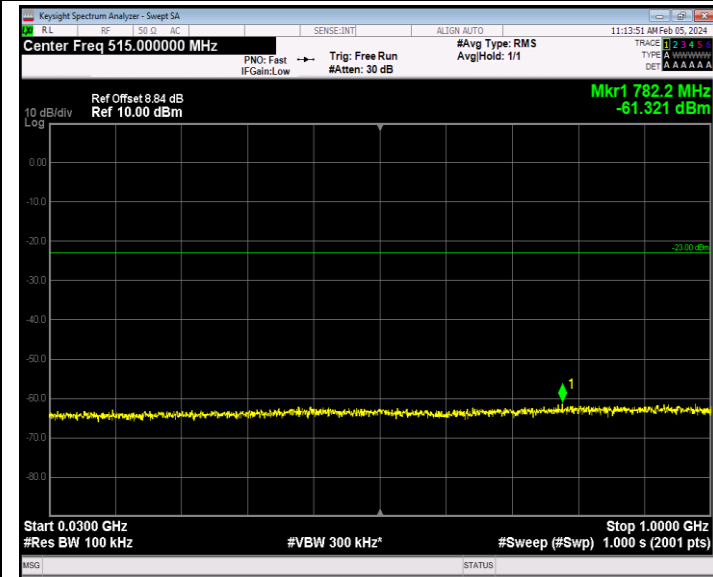

Band66_1.4MHz_64QAM_132322_1RB#0_30~1000_30~1000

0000