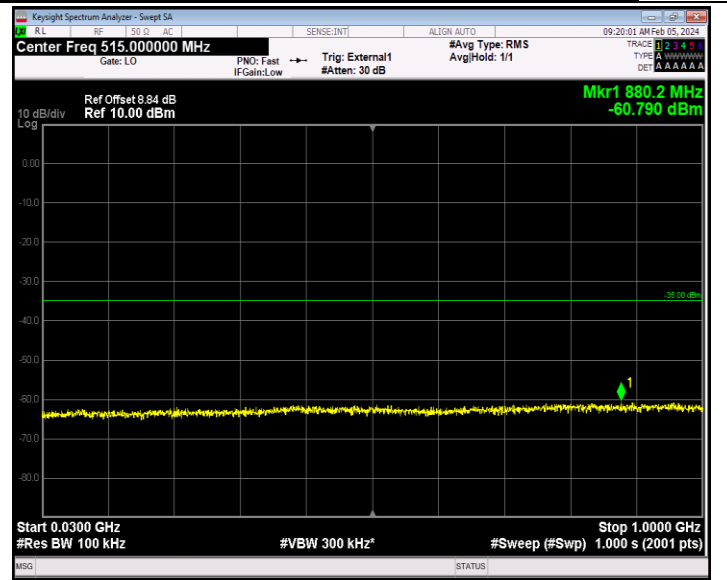

Band41_5MHz_16QAM_41215_1RB#0_30~1000_30~1000