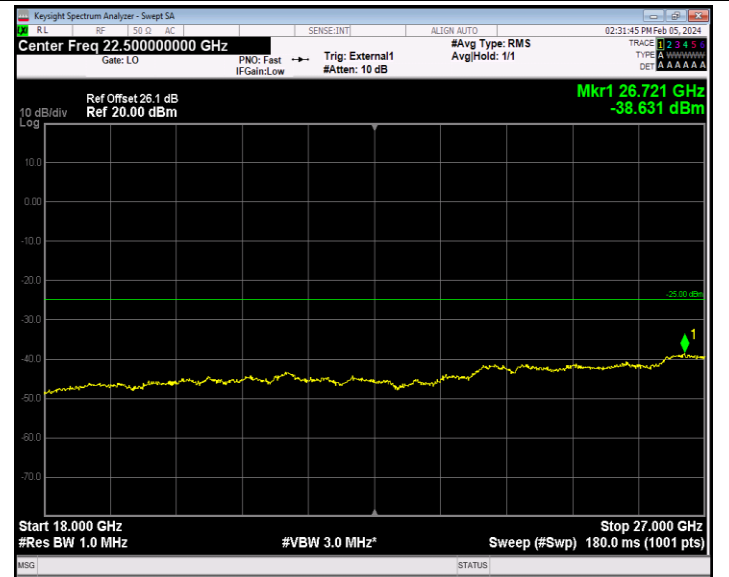

Band41_20MHz_16QAM_40640_1RB#0_18000~27000_18000~27000
7000