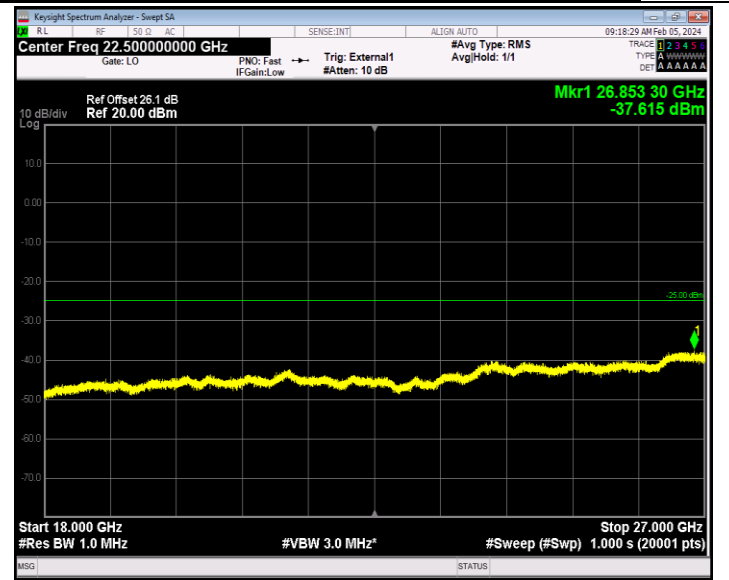

Band41_5MHz_64QAM_40065_1RB#0_30~1000_30~1000

Band41_5MHz_64QAM_40065_1RB#0_1000~18000_1000~18000
0

Band41_5MHz_64QAM_40065_1RB#0_18000~27000_18000~27000

Band41_5MHz_64QAM_40640_1RB#0_30~1000_30~1000

Band41_5MHz_64QAM_40640_1RB#0_1000~18000_1000~1800
0