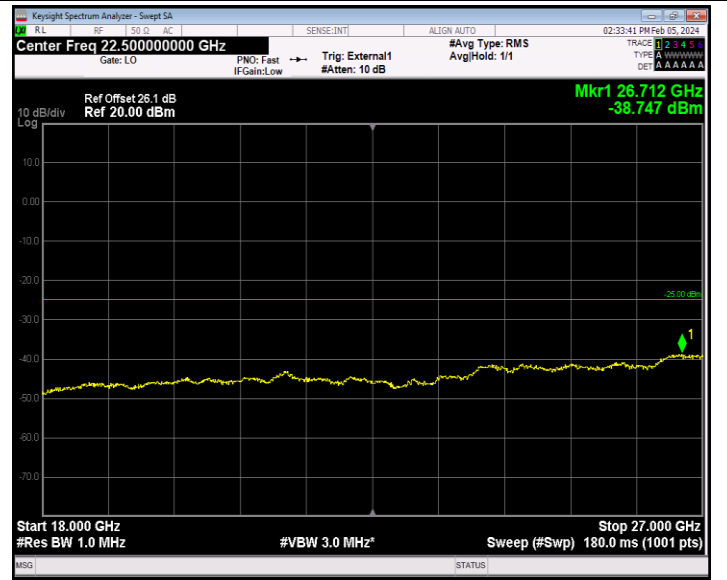

Band41_20MHz_64QAM_41140_1RB#0_18000~27000_18000~27000
7000