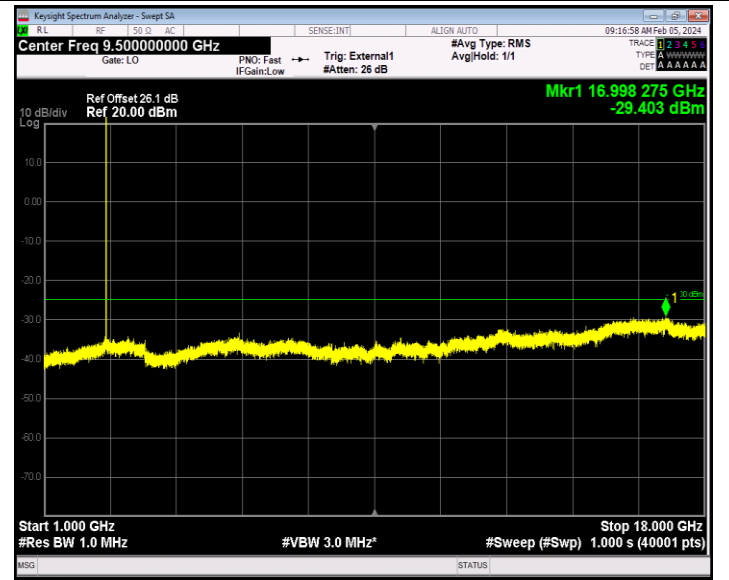

Band41_5MHz_16QAM_40065_1RB#0_1000~18000_1000~1800
 0

Band41_5MHz_16QAM_40065_1RB#0_18000~27000_18000~27000
 000

Band41_5MHz_16QAM_40640_1RB#0_30~1000_30~1000

Band41_5MHz_16QAM_40640_1RB#0_1000~18000_1000~1800
 0