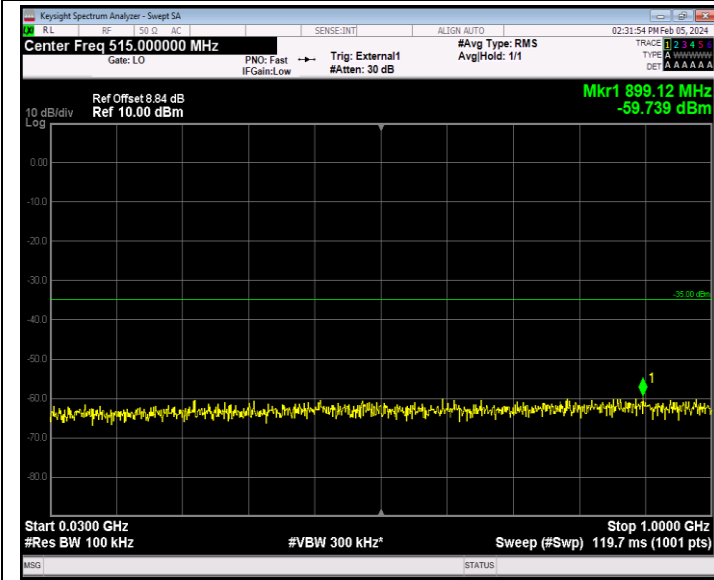

Band41_20MHz_16QAM_41140_1RB#0_18000~27000_18000~27000

Band41_20MHz_64QAM_40140_1RB#0_30~1000_30~1000

Band41_20MHz_64QAM_40140_1RB#0_1000~18000_1000~18000
00

Band41_20MHz_64QAM_40140_1RB#0_18000~27000_18000~27000
7000