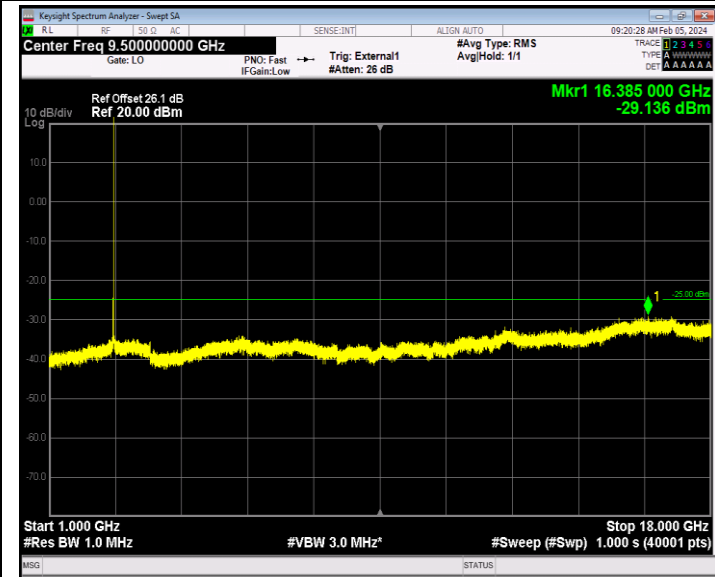

Band41_5MHz_16QAM_41215_1RB#0_1000~18000_1000~18000