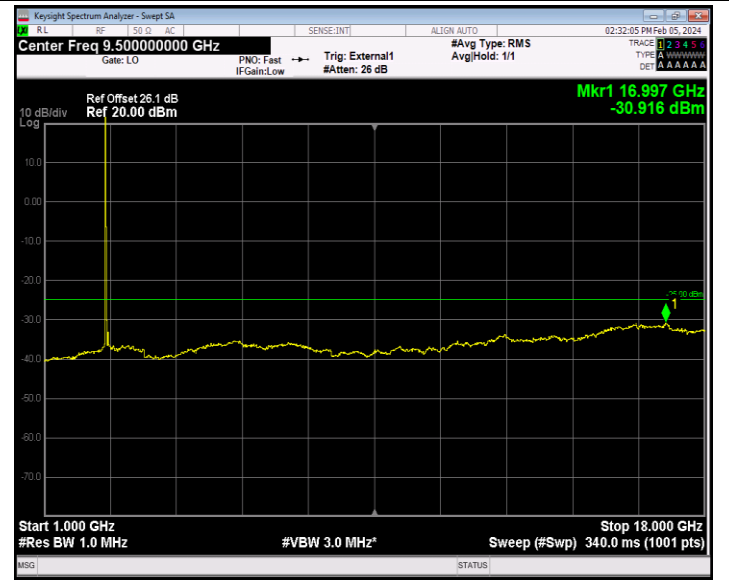

Band41_20MHz_64QAM_40640_1RB#0_1000~18000_1000~18000
00