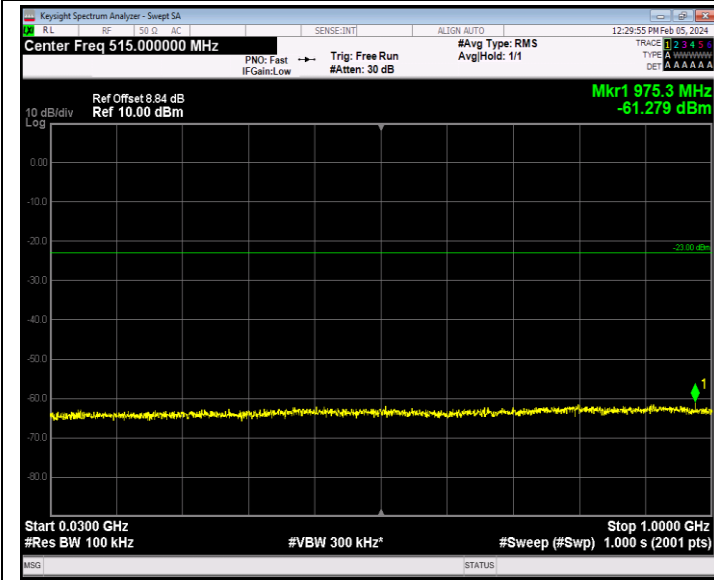

Band66_20MHz_QPSK_132572_1RB#0_30~1000_30~1000