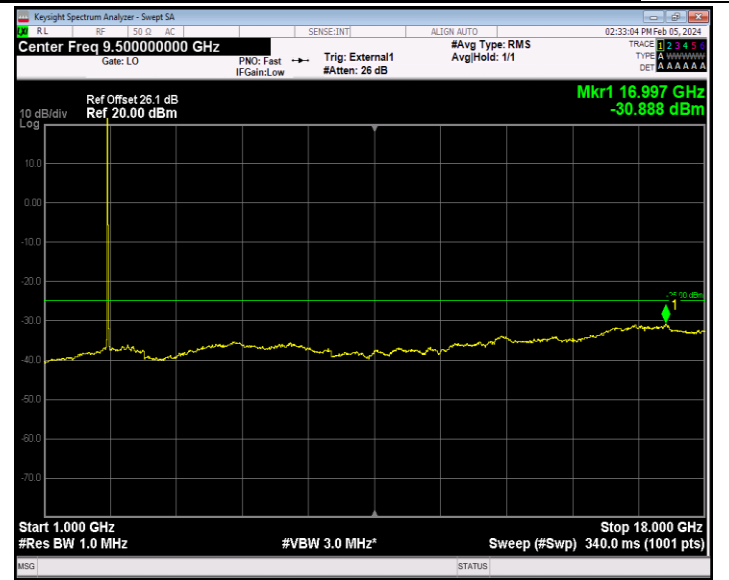

Band41_20MHz_16QAM_41140_1RB#0_1000~18000_1000~18000