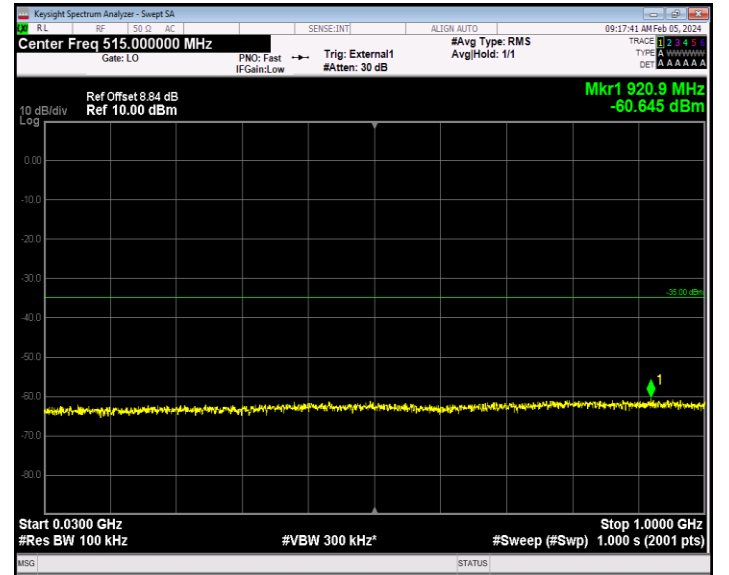

Band41_5MHz_64QAM_40640_1RB#0_30~1000_30~1000