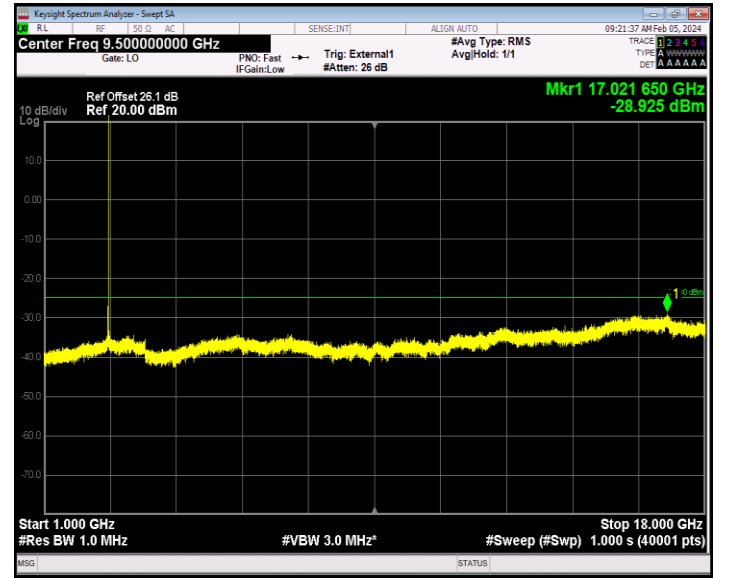

Band41_5MHz_64QAM_41215_1RB#0_1000~18000_1000~1800
0