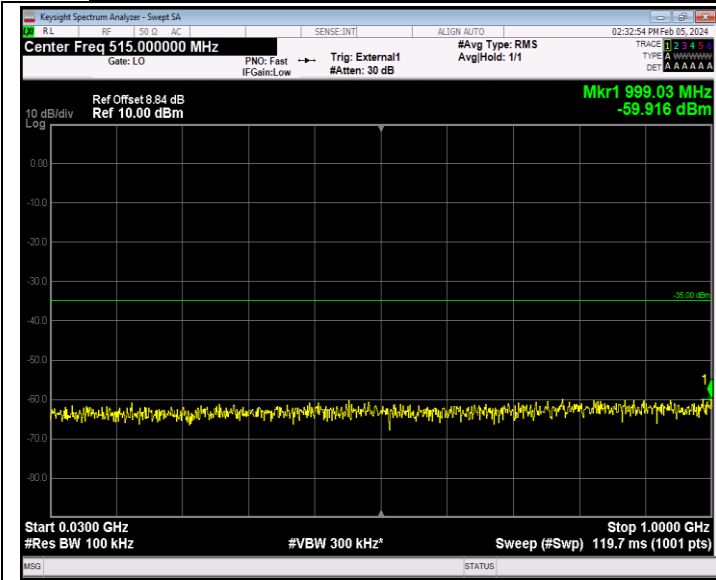

Band41_20MHz_16QAM_41140_1RB#0_30~1000_30~1000