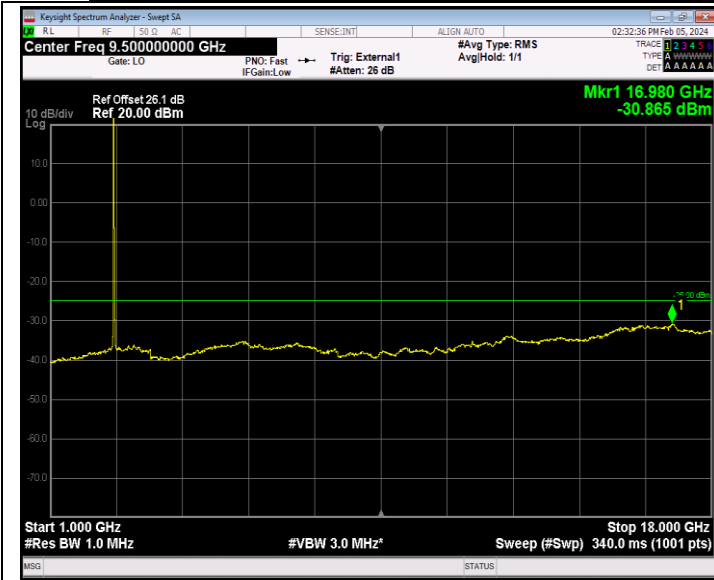

Band41_20MHz_QPSK_41140_1RB#0_1000~18000_1000~1800

0