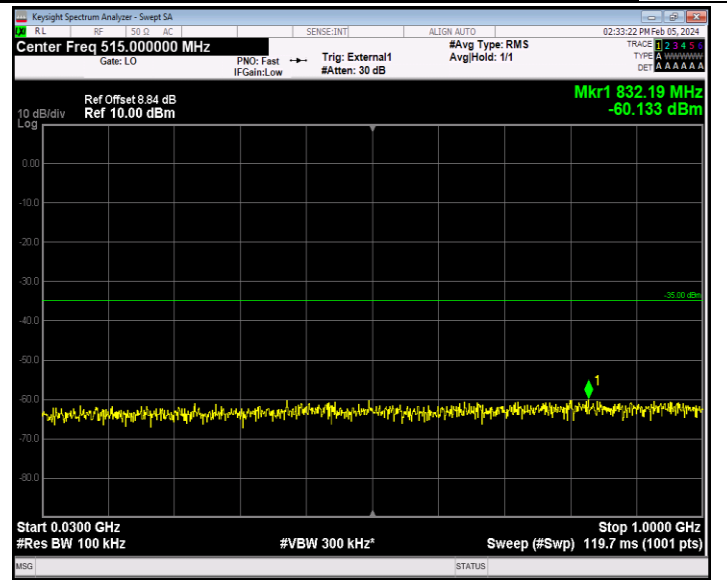

Band41_20MHz_64QAM_41140_1RB#0_30~1000_30~1000