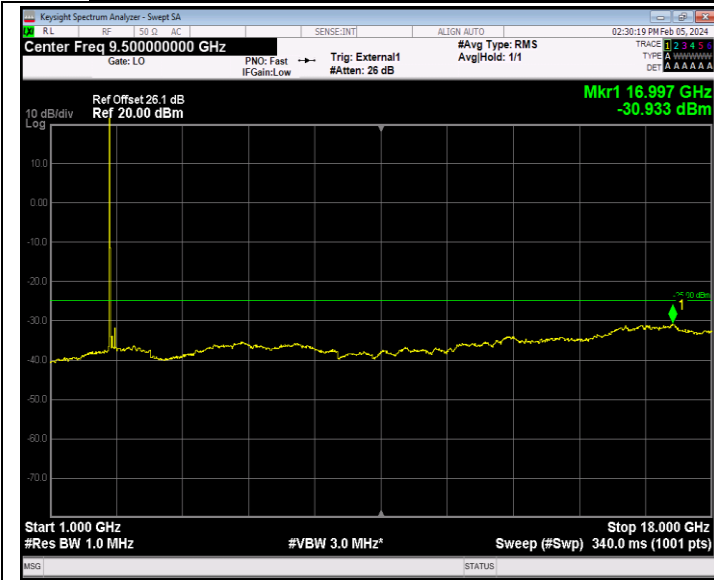

Band41_20MHz_64QAM_40140_1RB#0_1000~18000_1000~18000
00