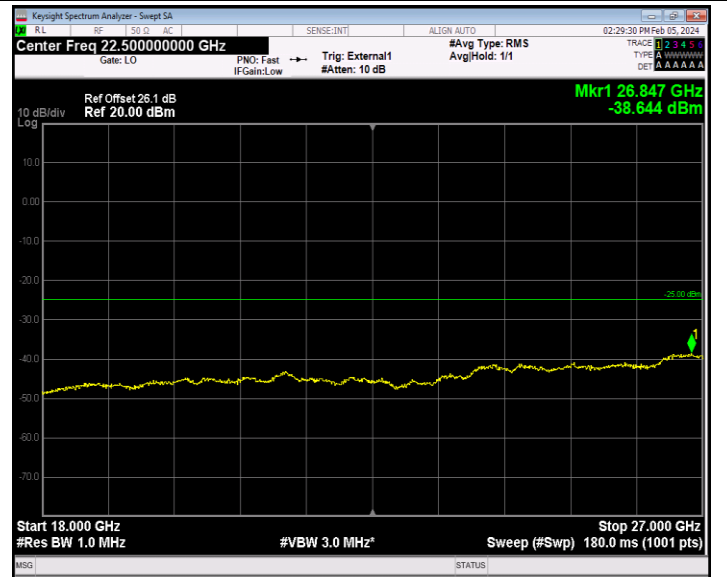

Band41_20MHz_QPSK_40140_1RB#0_18000~27000_18000~27000