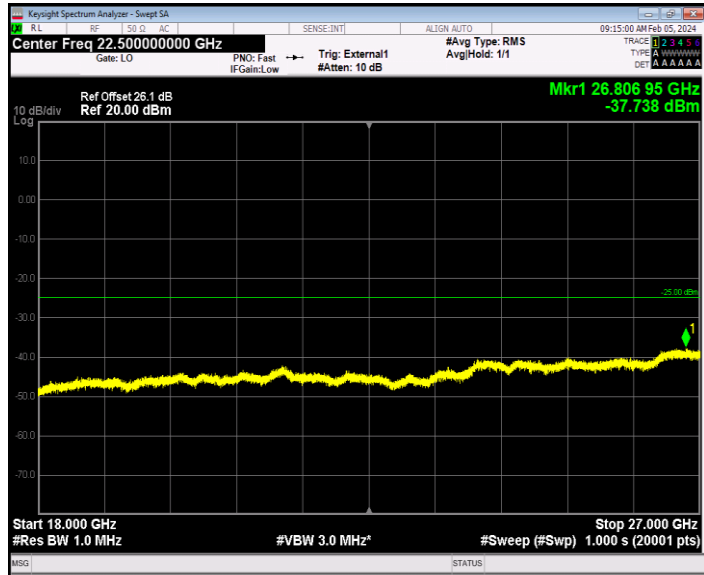

Band41_5MHz_64QAM_40065_1RB#0_18000~27000_18000~27000