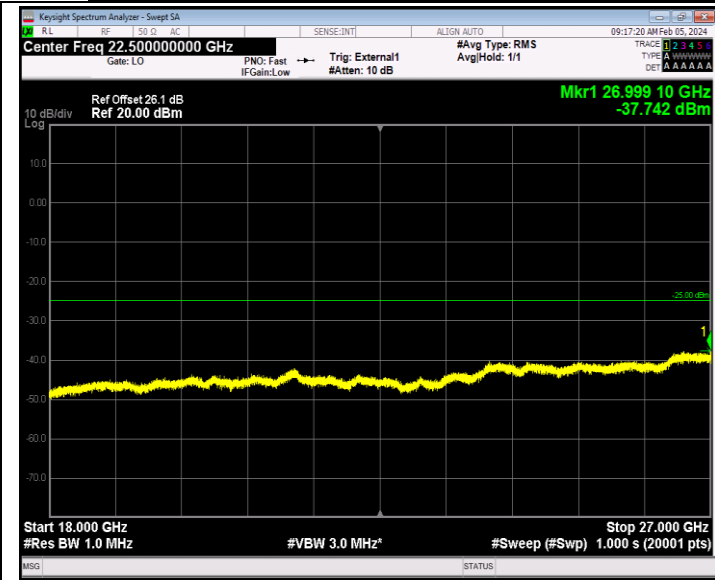

Band41_5MHz_16QAM_40065_1RB#0_1000~18000_1000~1800
 0

Band41_5MHz_16QAM_40065_1RB#0_18000~27000_18000~27000
 000

Band41_5MHz_16QAM_40640_1RB#0_30~1000_30~1000

Band41_5MHz_16QAM_40640_1RB#0_1000~18000_1000~1800
 0