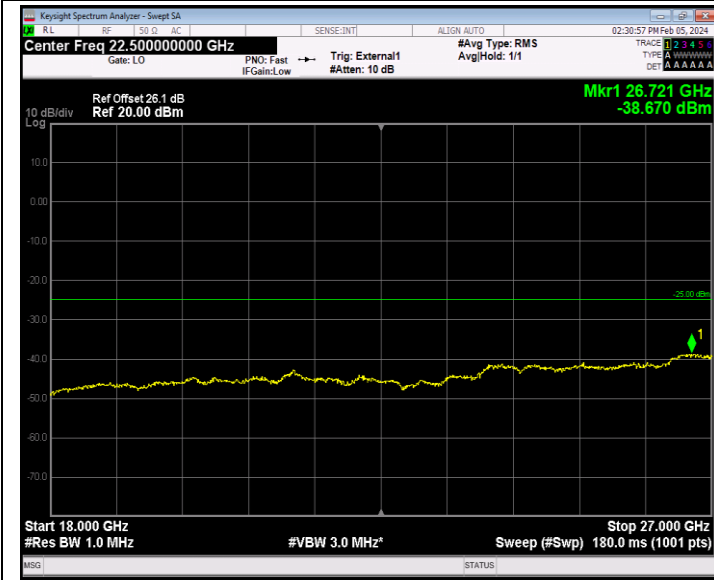

Band41_20MHz_QPSK_40140_1RB#0_30~1000_30~1000

Band41_20MHz_QPSK_40140_1RB#0_1000~18000_1000~18000

Band41_20MHz_QPSK_40140_1RB#0_18000~27000_18000~27000

Band41_20MHz_QPSK_40640_1RB#0_30~1000_30~1000

Band41_20MHz_QPSK_40640_1RB#0_1000~18000_1000~1800
0