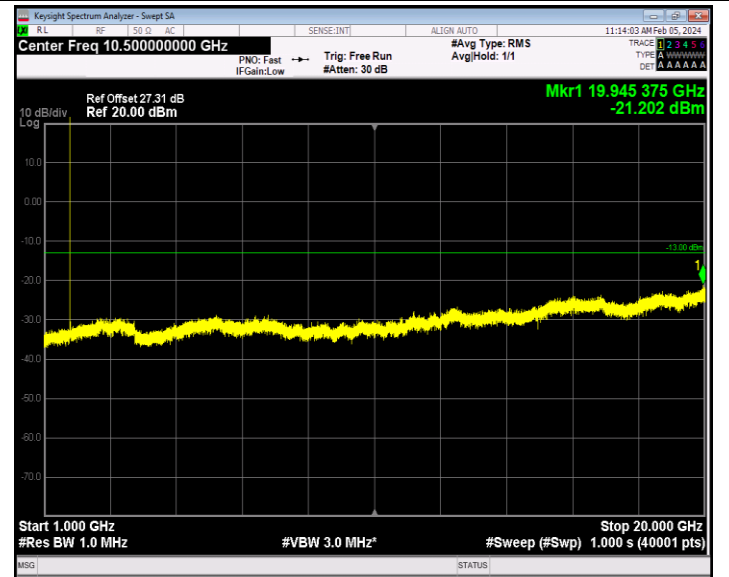

Band66_1.4MHz_64QAM_132322_1RB#0_30~1000_30~1000

0000