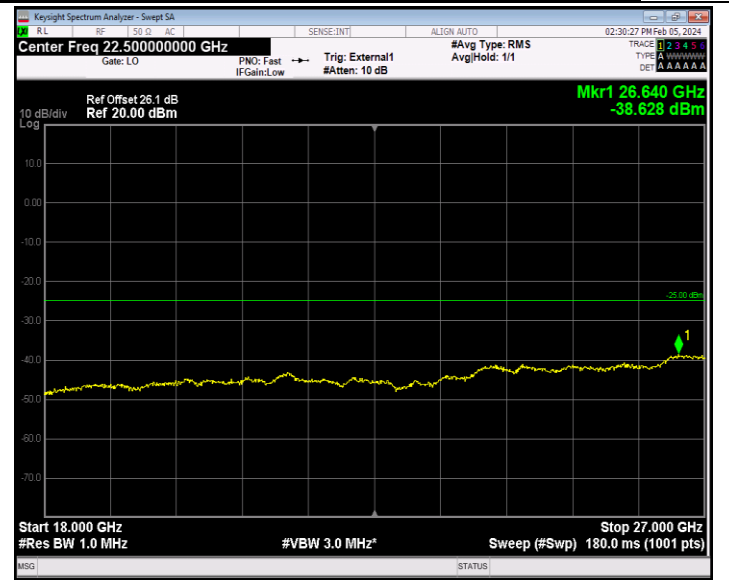

Band41_20MHz_64QAM_40140_1RB#0_18000~27000_18000~27000
7000