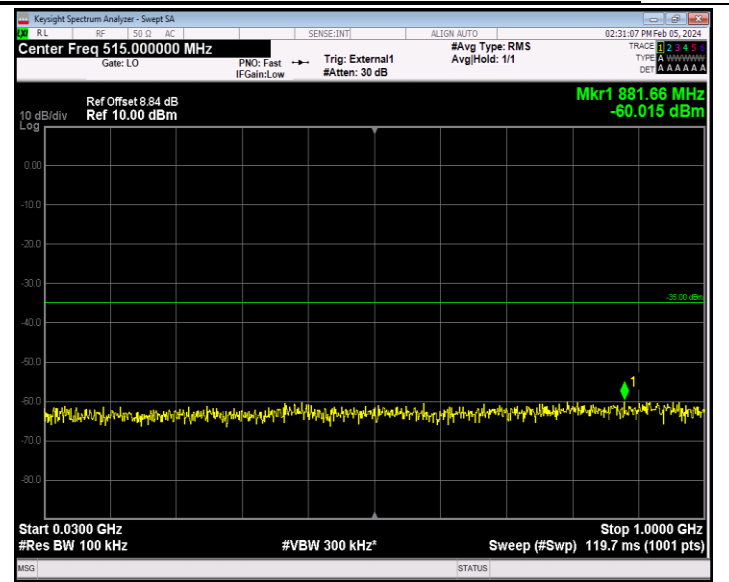

000

Band41_20MHz_16QAM_40140_1RB#0_30~1000_30~1000

Band41_20MHz_16QAM_40140_1RB#0_1000~18000_1000~180

00

Band41_20MHz_16QAM_40140_1RB#0_18000~27000_18000~27000
7000

Band41_20MHz_16QAM_40640_1RB#0_30~1000_30~1000