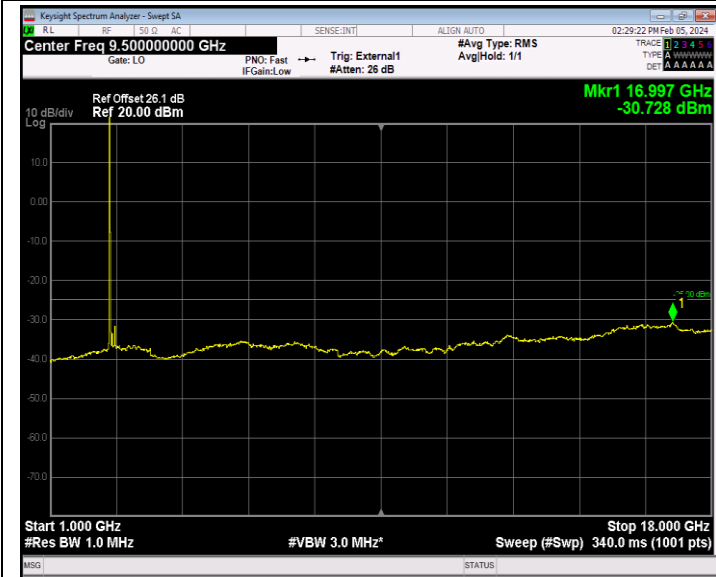

Band41_20MHz_QPSK_40140_1RB#0_1000~18000_1000~18000