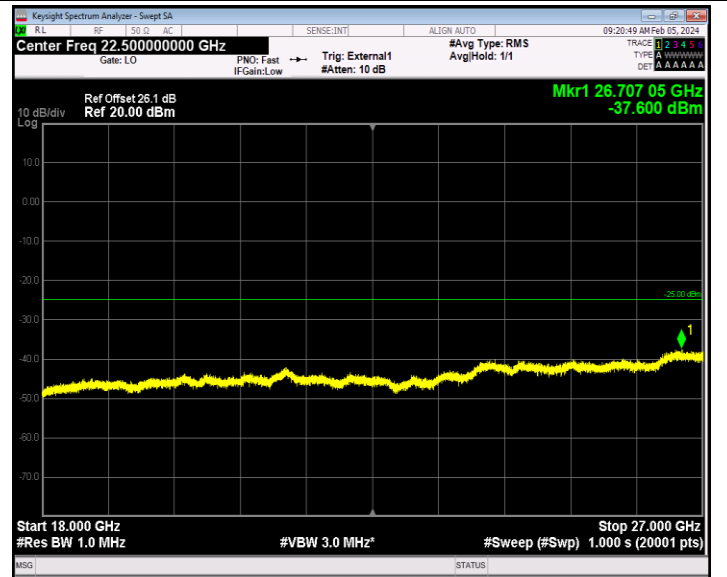

Band41_5MHz_16QAM_41215_1RB#0_18000~27000_18000~27000