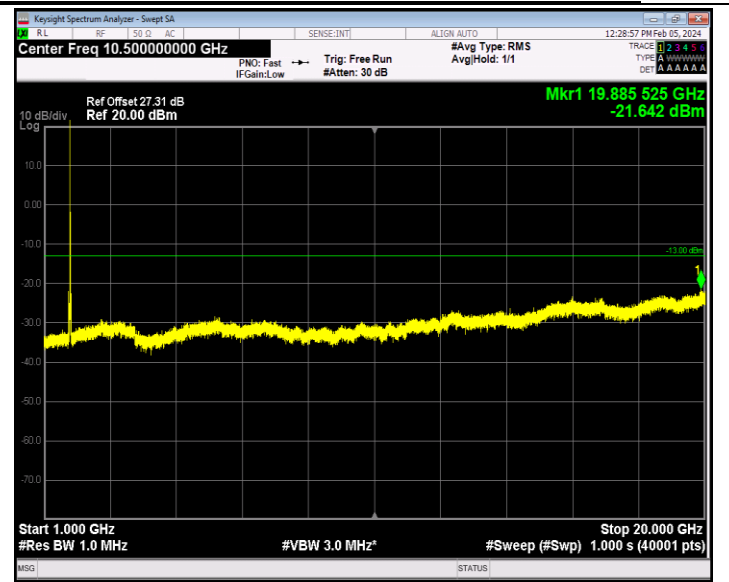

Band66_20MHz_QPSK_132322_1RB#0_1000~20000_1000~20000