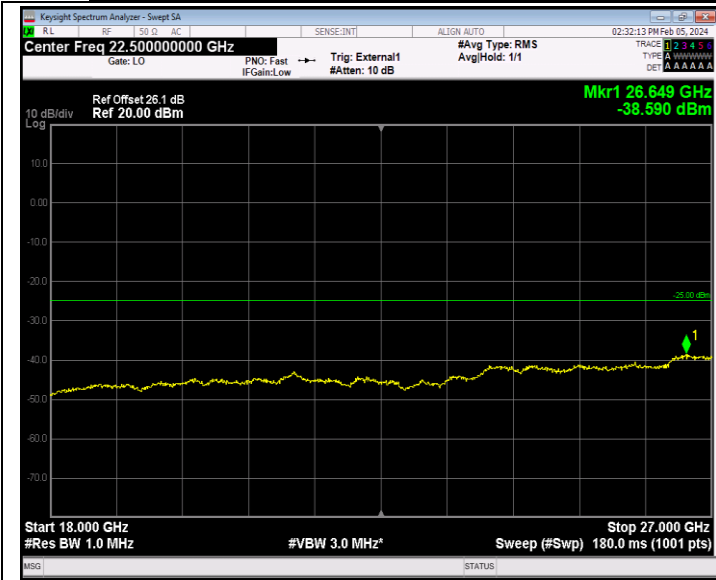

Band41_20MHz_64QAM_40640_1RB#0_18000~27000_18000~27000
7000