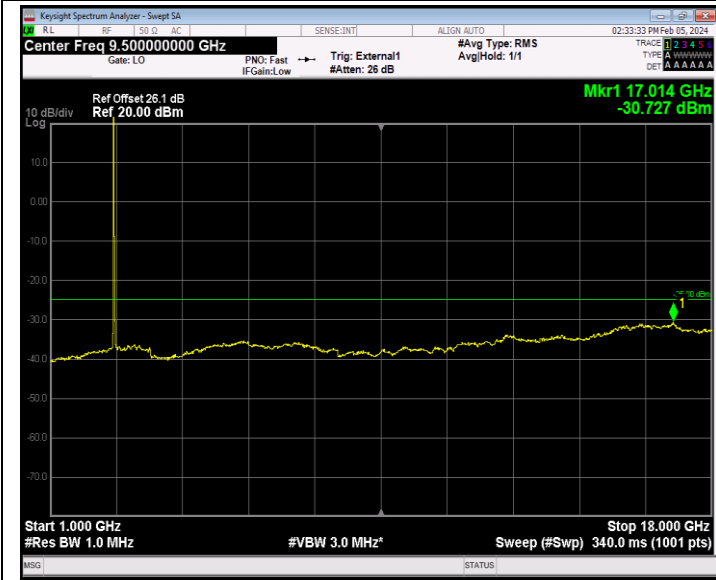

Band41_20MHz_64QAM_40640_1RB#0_30~1000_30~1000

Band41_20MHz_64QAM_40640_1RB#0_1000~18000_1000~18000
00

Band41_20MHz_64QAM_40640_1RB#0_18000~27000_18000~27000
 7000

Band41_20MHz_64QAM_41140_1RB#0_30~1000_30~1000