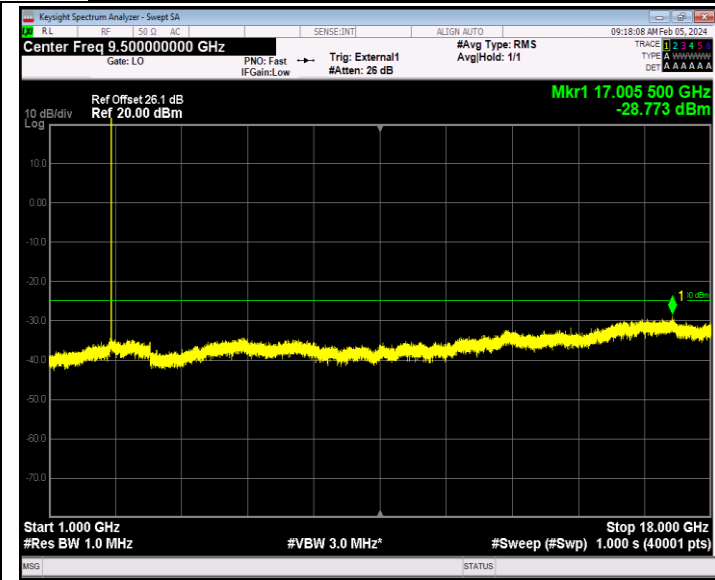

Band41_5MHz_64QAM_40065_1RB#0_30~1000_30~1000

Band41_5MHz_64QAM_40065_1RB#0_1000~18000_1000~18000
0

Band41_5MHz_64QAM_40065_1RB#0_18000~27000_18000~27000

Band41_5MHz_64QAM_40640_1RB#0_30~1000_30~1000

Band41_5MHz_64QAM_40640_1RB#0_1000~18000_1000~1800
0