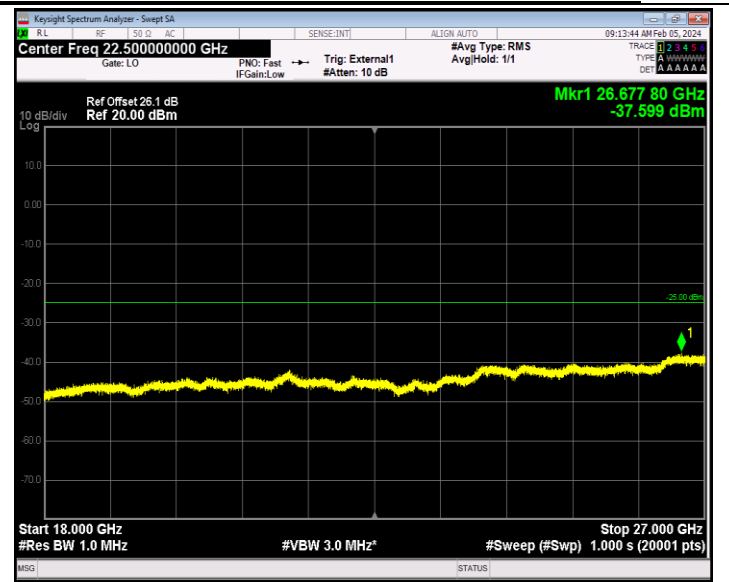

Band41_5MHz_16QAM_40065_1RB#0_1000~18000_1000~1800
 0

Band41_5MHz_16QAM_40065_1RB#0_18000~27000_18000~27000
 000

Band41_5MHz_16QAM_40640_1RB#0_30~1000_30~1000

Band41_5MHz_16QAM_40640_1RB#0_1000~18000_1000~1800
 0