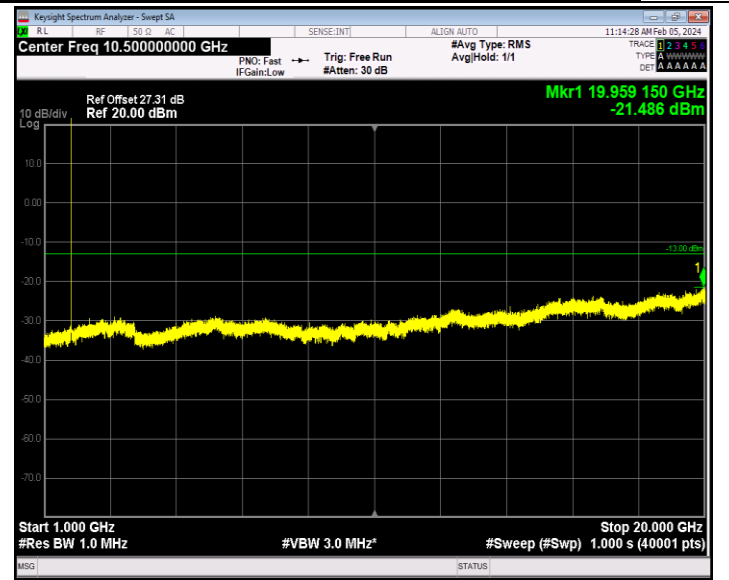

Band66_1.4MHz_QPSK_132665_1RB#0_1000~20000_1000~20000