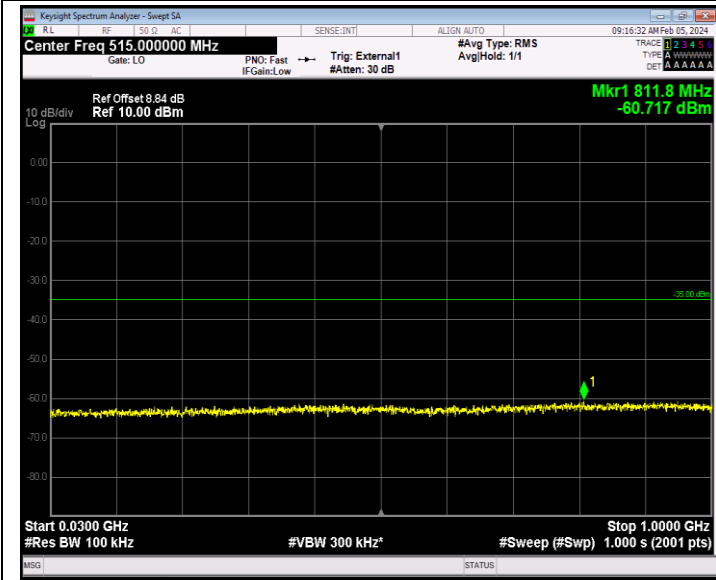

Band41_5MHz_16QAM_40065_1RB#0_1000~18000_1000~1800
 0

Band41_5MHz_16QAM_40065_1RB#0_18000~27000_18000~27000
 000

Band41_5MHz_16QAM_40640_1RB#0_30~1000_30~1000

Band41_5MHz_16QAM_40640_1RB#0_1000~18000_1000~1800
 0