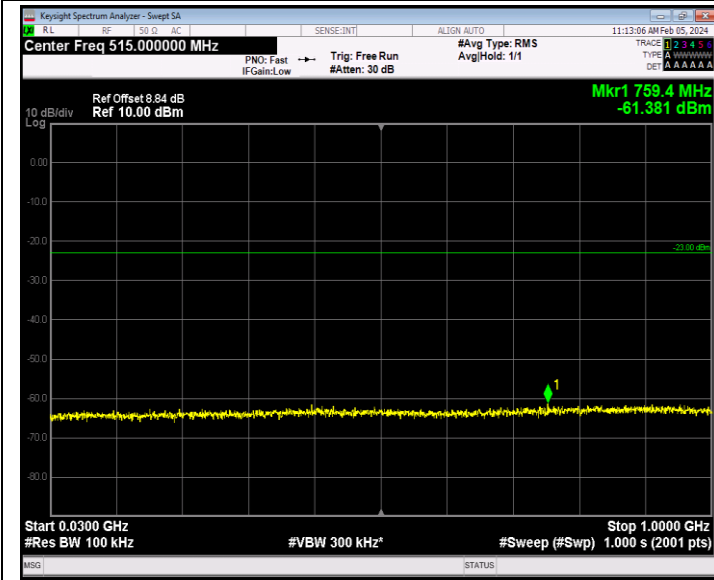

Band41_20MHz_64QAM_41140_1RB#0_1000~18000_1000~18000
 00

Band41_20MHz_64QAM_41140_1RB#0_18000~27000_18000~27000
 7000

Band66_1.4MHz_QPSK_131979_1RB#0_30~1000_30~1000

Band66_1.4MHz_QPSK_131979_1RB#0_1000~20000_1000~20000