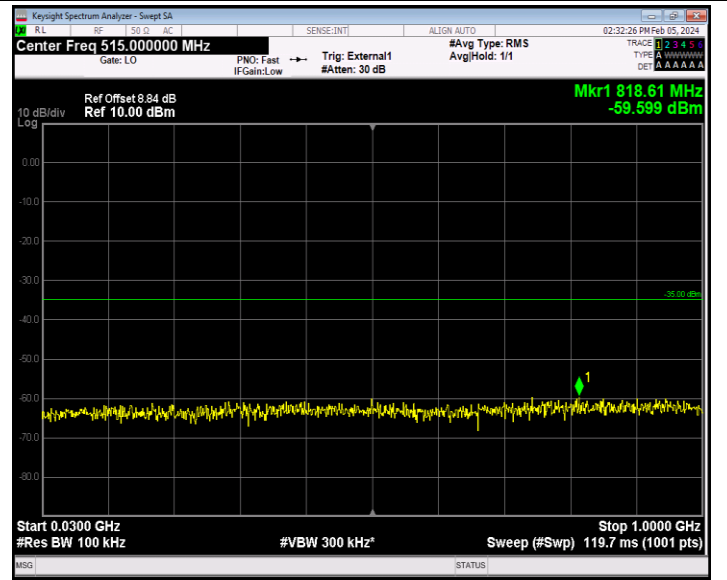

Band41_20MHz_QPSK_41140_1RB#0_30~1000_30~1000