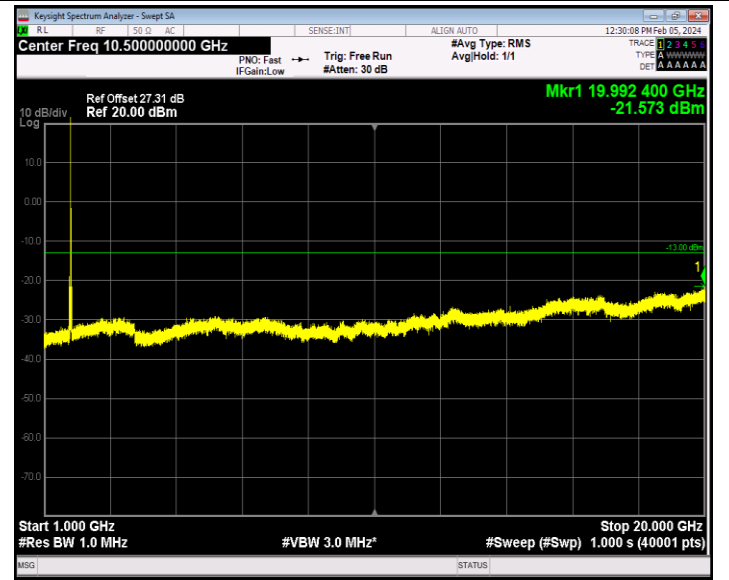

00

Band66_20MHz_QPSK_132322_1RB#0_30~1000_30~1000

Band66_20MHz_QPSK_132322_1RB#0_1000~20000_1000~20000

Band66_20MHz_QPSK_132572_1RB#0_30~1000_30~1000

Band66_20MHz_QPSK_132572_1RB#0_1000~20000_1000~20000