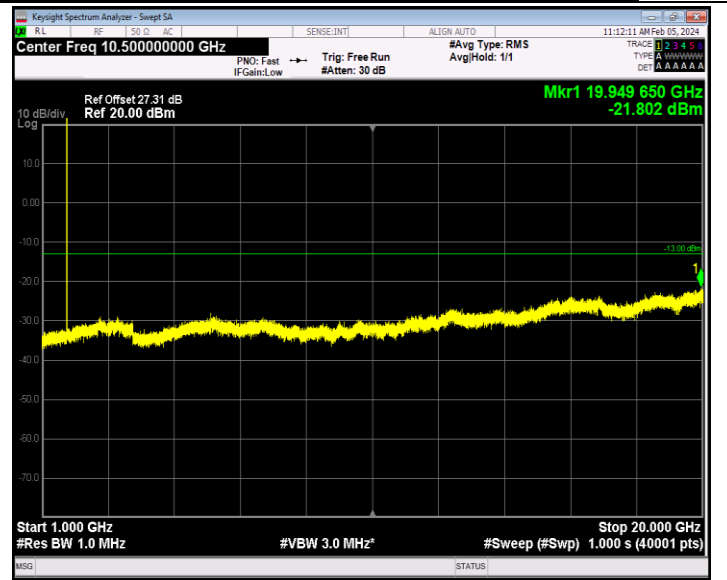

Band66_1.4MHz_QPSK_131979_1RB#0_1000~20000_1000~20000