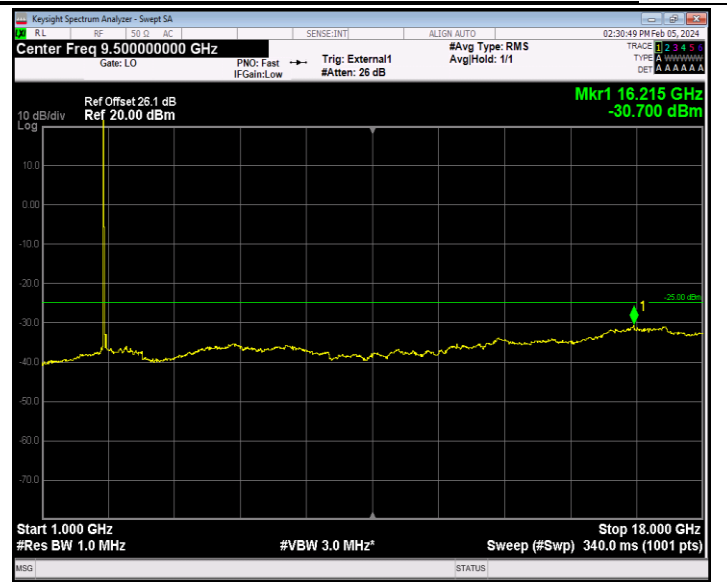

Band41_20MHz_QPSK_40140_1RB#0_30~1000_30~1000

Band41_20MHz_QPSK_40140_1RB#0_1000~18000_1000~18000

Band41_20MHz_QPSK_40140_1RB#0_18000~27000_18000~27000

Band41_20MHz_QPSK_40640_1RB#0_30~1000_30~1000

Band41_20MHz_QPSK_40640_1RB#0_1000~18000_1000~1800
0