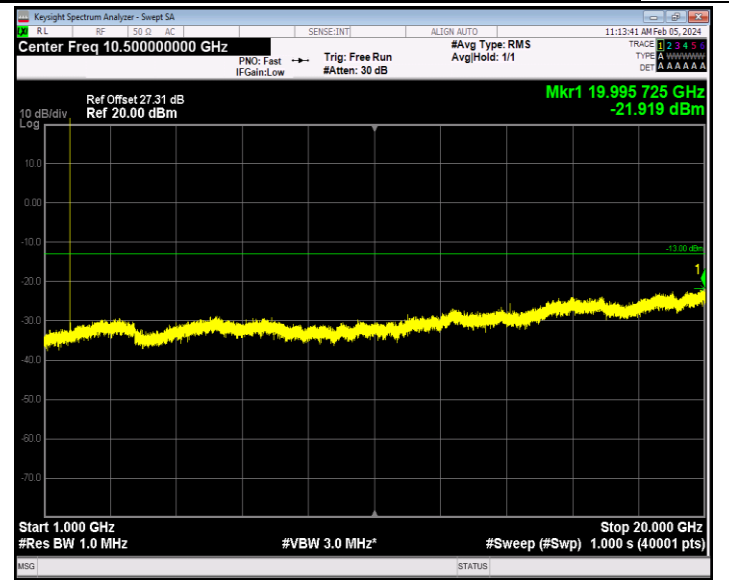

Band66_1.4MHz_16QAM_132322_1RB#0_30~1000_30~1000

0000