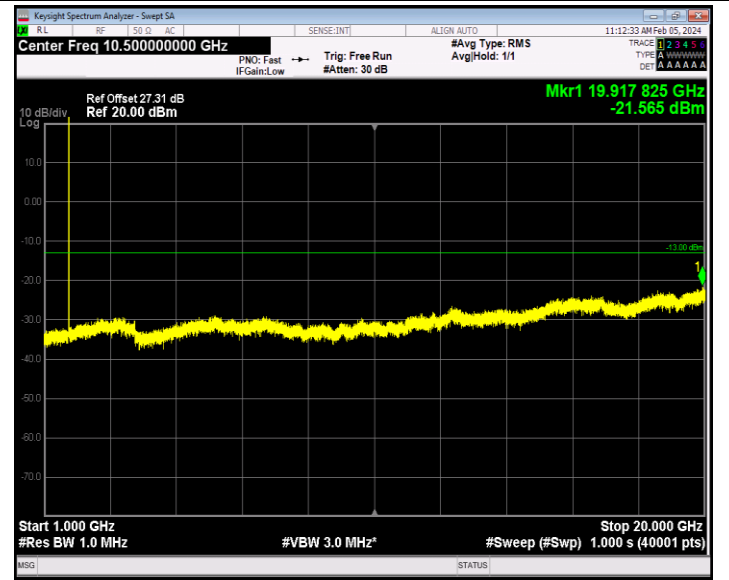

Band66_1.4MHz_16QAM_131979_1RB#0_1000~20000_1000~20000