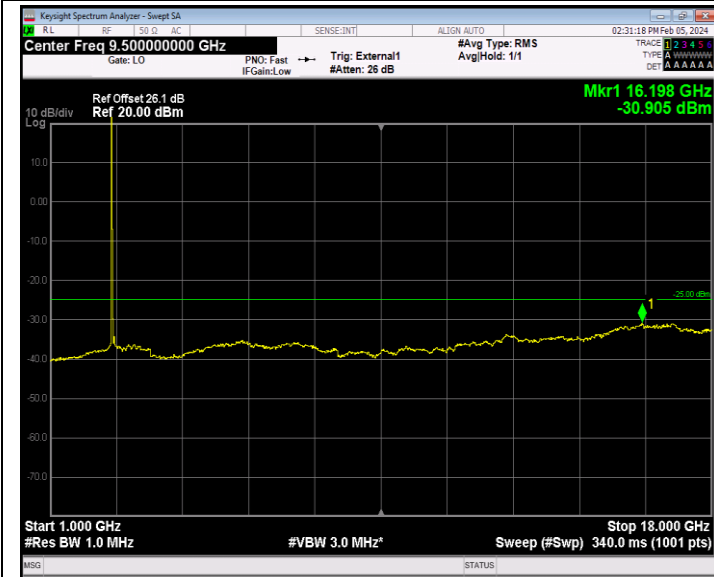

000

Band41_20MHz_16QAM_40140_1RB#0_30~1000_30~1000

Band41_20MHz_16QAM_40140_1RB#0_1000~18000_1000~180

00

Band41_20MHz_16QAM_40140_1RB#0_18000~27000_18000~27000
7000

Band41_20MHz_16QAM_40640_1RB#0_30~1000_30~1000