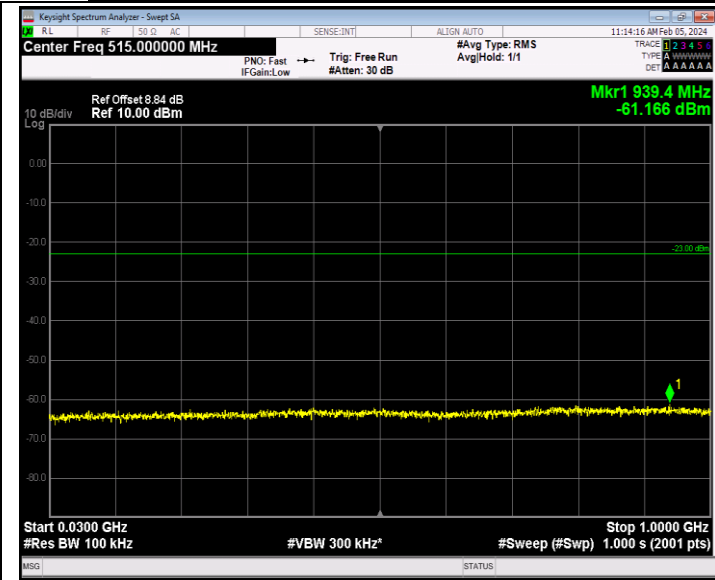

Band66_1.4MHz_QPSK_132665_1RB#0_30~1000_30~1000