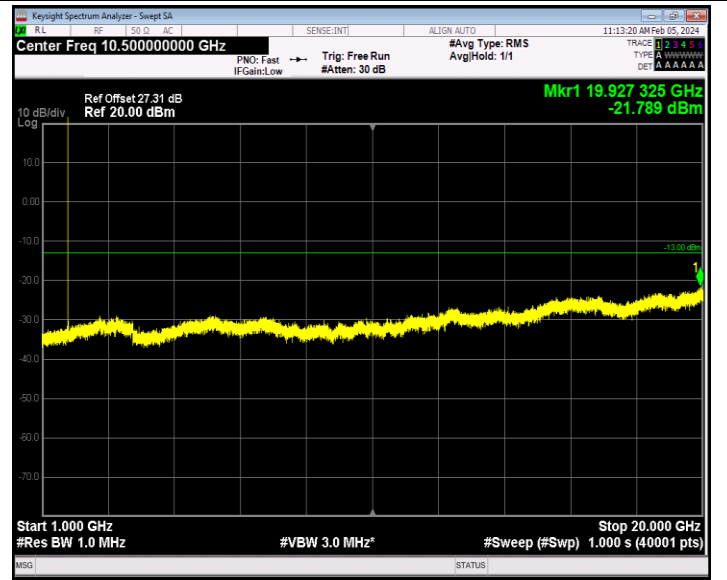

Band66_1.4MHz_QPSK_132322_1RB#0_1000~20000_1000~20000