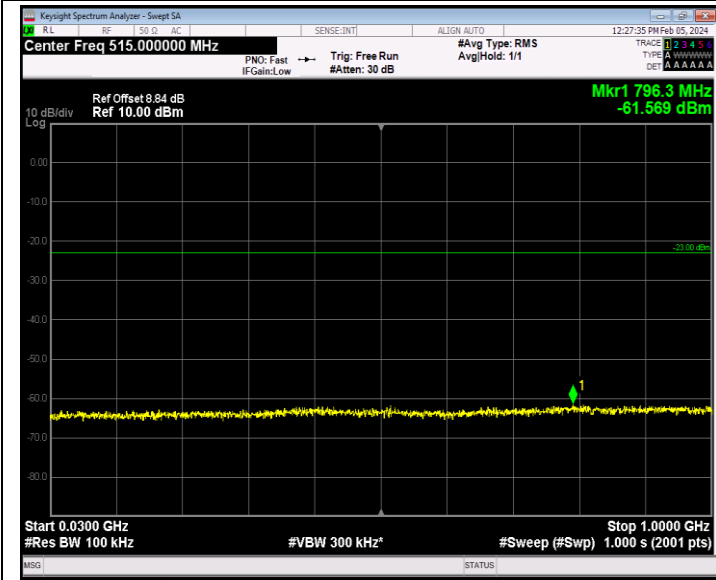

0000

Band66_1.4MHz_64QAM_131979_1RB#0_30~1000_30~1000

0000

Band66_1.4MHz_64QAM_132322_1RB#0_30~1000_30~1000

0000

Band66_1.4MHz_64QAM_132665_1RB#0_30~1000_30~1000

0000

Band66_20MHz_QPSK_132072_1RB#0_30~1000_30~1000