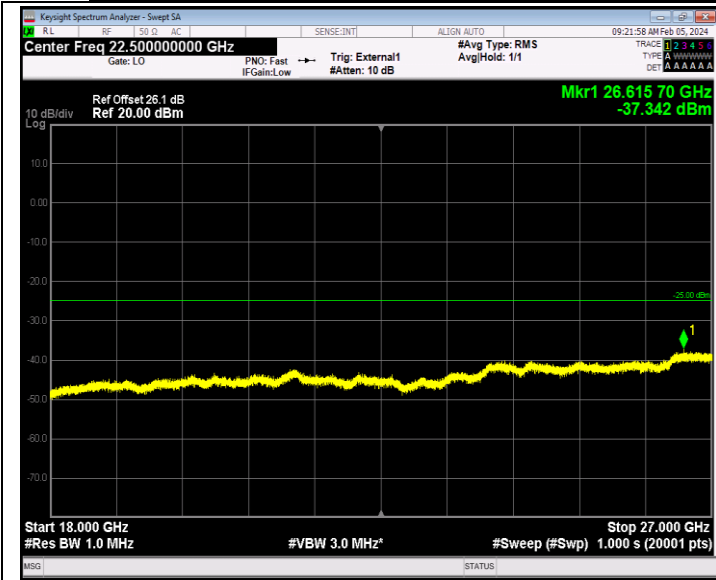

Band41_5MHz_64QAM_41215_1RB#0_18000~27000_18000~27000