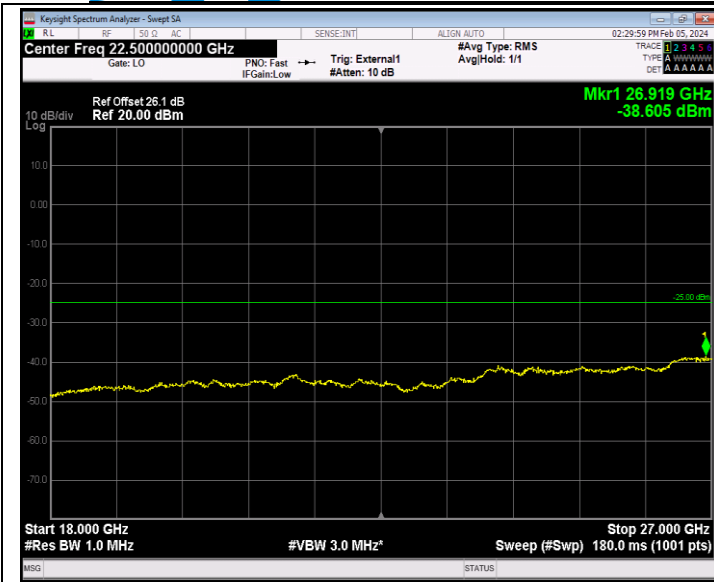

000

Band41_20MHz_16QAM_40140_1RB#0_30~1000_30~1000

Band41_20MHz_16QAM_40140_1RB#0_1000~18000_1000~180

00

Band41_20MHz_16QAM_40140_1RB#0_18000~27000_18000~27000
7000

Band41_20MHz_16QAM_40640_1RB#0_30~1000_30~1000