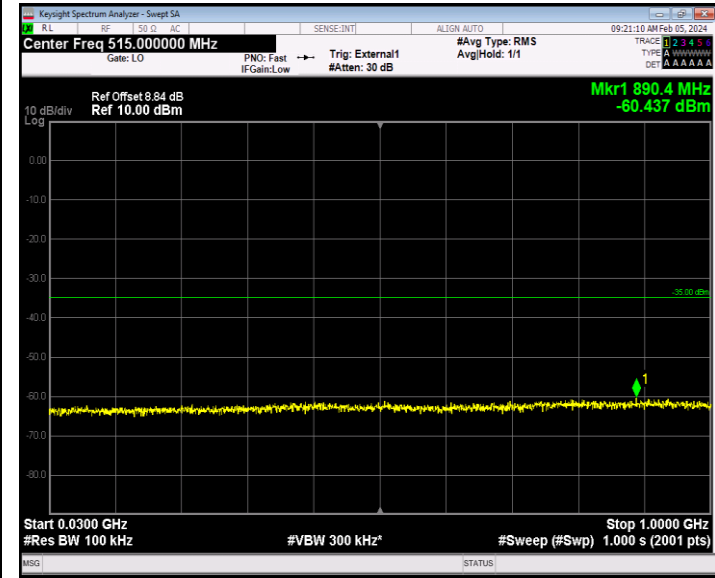

Band41_5MHz_64QAM_41215_1RB#0_30~1000_30~1000