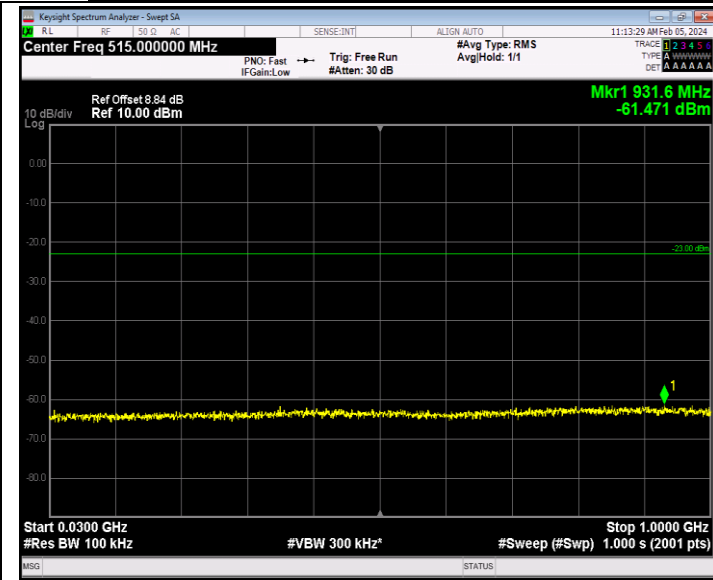

Band66_1.4MHz_16QAM_132322_1RB#0_30~1000_30~1000

0000