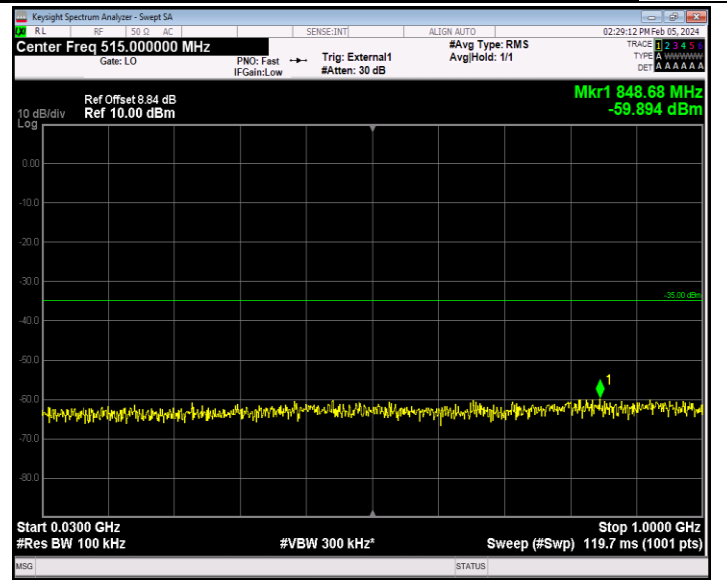

Band41_5MHz_64QAM_40640_1RB#0_18000~27000_18000~27000
000

Band41_5MHz_64QAM_41215_1RB#0_30~1000_30~1000

Band41_5MHz_64QAM_41215_1RB#0_1000~18000_1000~1800
0

Band41_5MHz_64QAM_41215_1RB#0_18000~27000_18000~27000