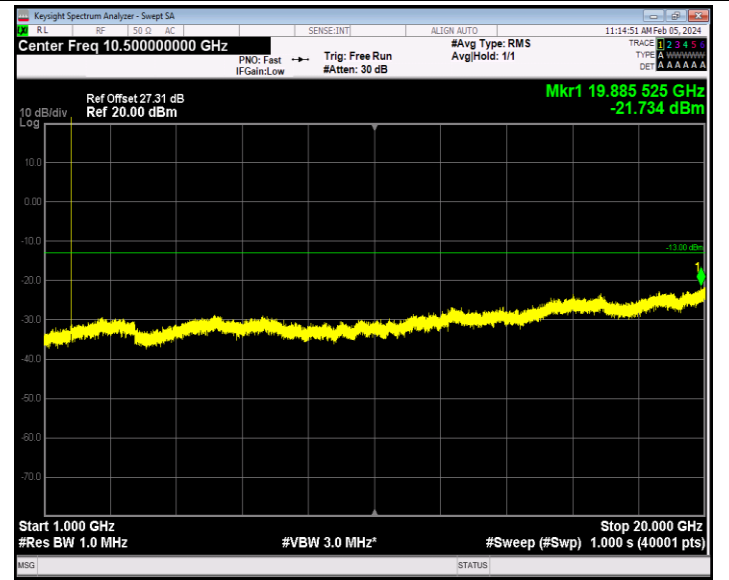

Band66_1.4MHz_16QAM_131979_1RB#0_30~1000_30~1000

Band66_1.4MHz_16QAM_131979_1RB#0_1000~20000_1000~20000

Band66_1.4MHz_16QAM_132322_1RB#0_30~1000_30~1000

0000

Band66_1.4MHz_16QAM_132665_1RB#0_30~1000_30~1000