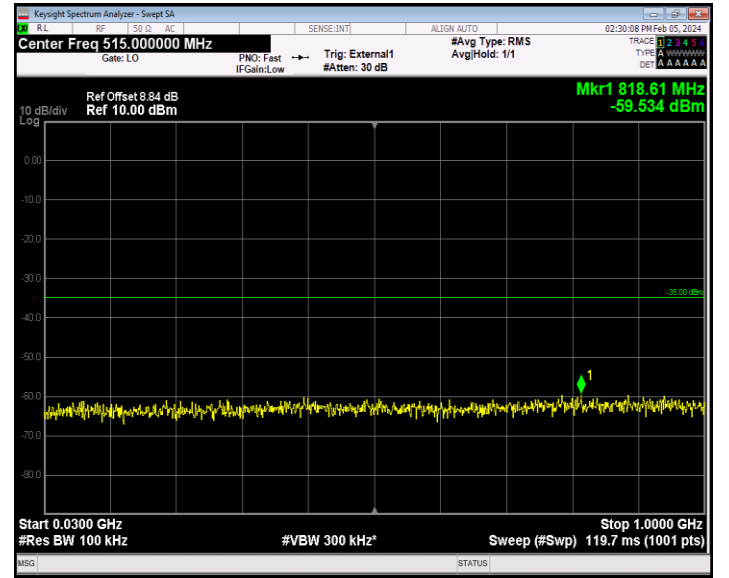

Band41_20MHz_64QAM_40140_1RB#0_30~1000_30~1000