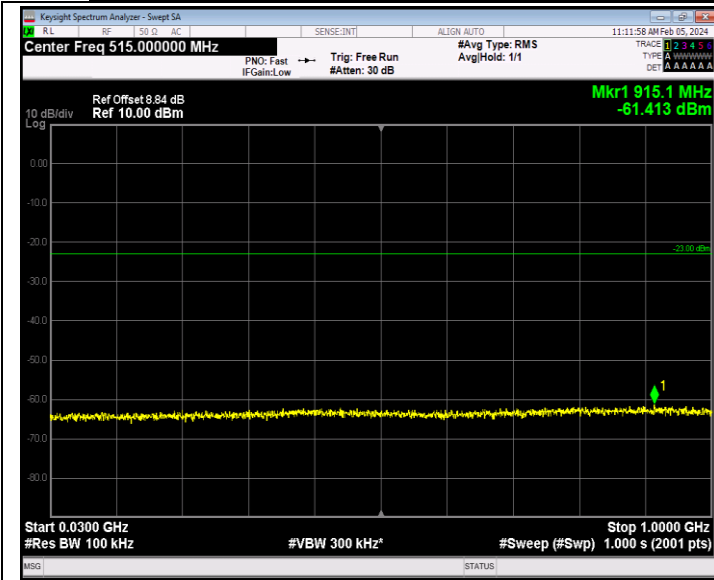

Band66_1.4MHz_QPSK_131979_1RB#0_30~1000_30~1000