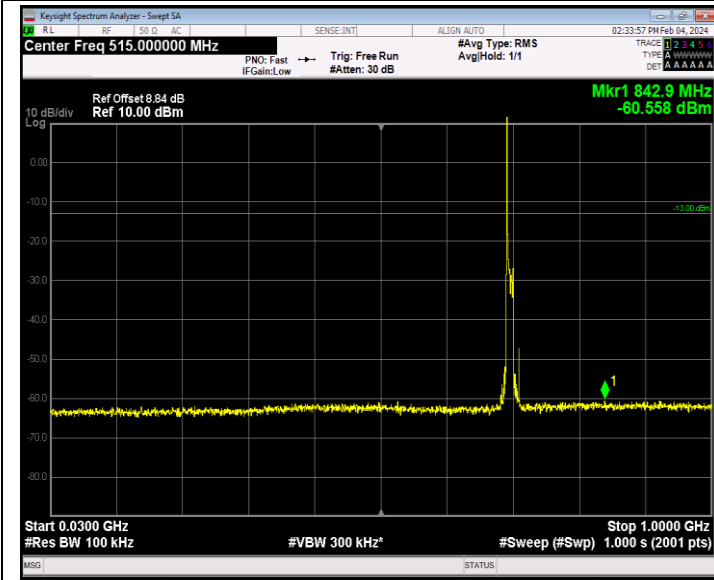

Band12_10MHz_16QAM_23060_1RB#0_30~1000_30~1000