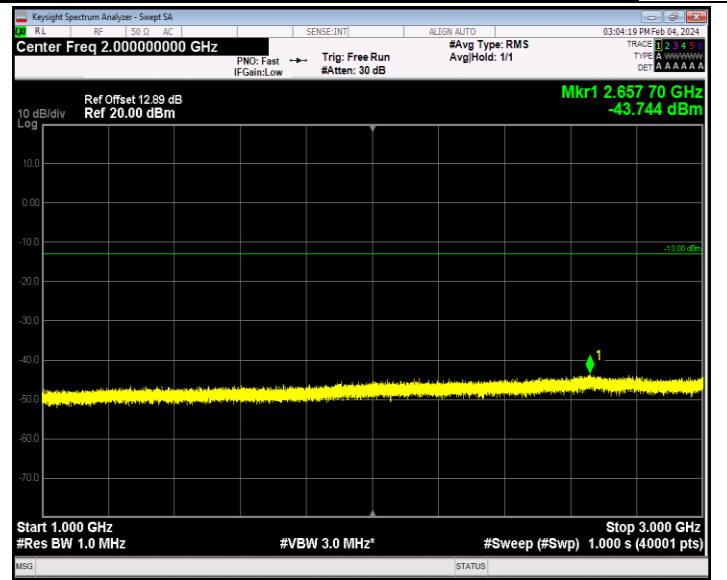

Band26_1.4MHz_QPSK_26783_1RB#0_1000~3000_1000~3000