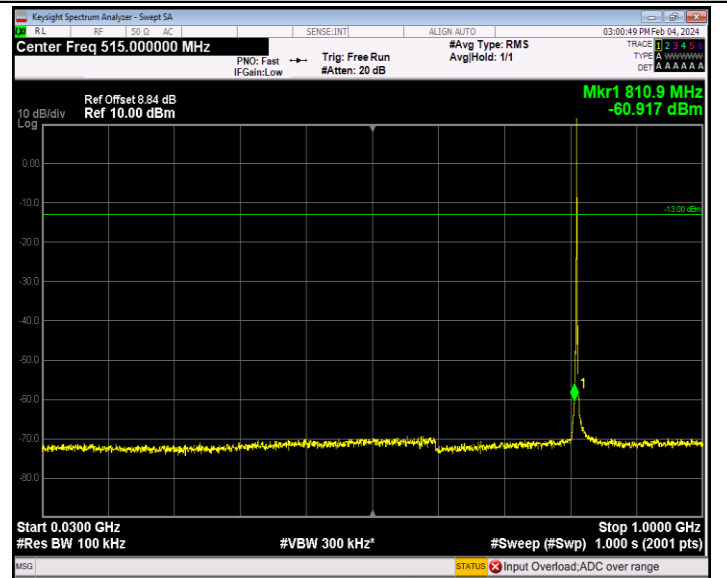

Band26_1.4MHz_QPSK_26740_1RB#0_3000~10000_3000~10000

Band26_1.4MHz_QPSK_26783_1RB#0_30~1000_30~1000

Band26_1.4MHz_QPSK_26783_1RB#0_1000~3000_1000~3000

Band26_1.4MHz_QPSK_26783_1RB#0_3000~10000_3000~100

Band26_1.4MHz_16QAM_26697_1RB#0_30~1000_30~1000