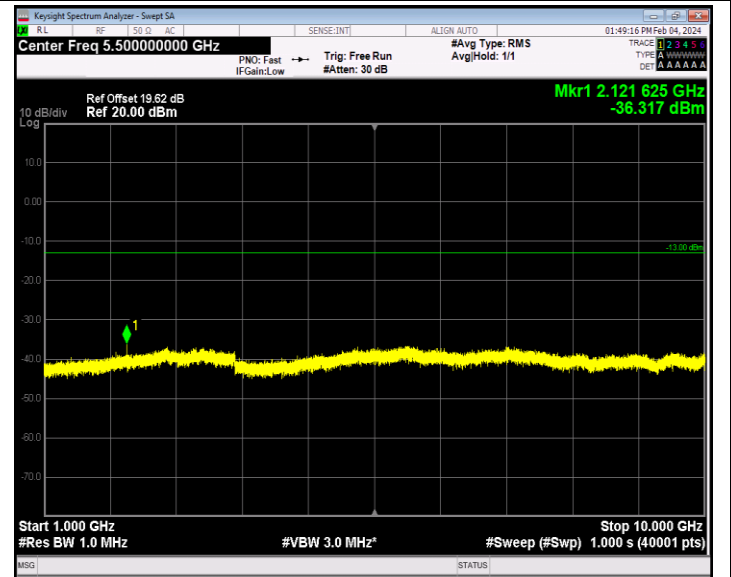

Band12_1.4MHz_16QAM_23095_1RB#0_1000~10000_1000~10000