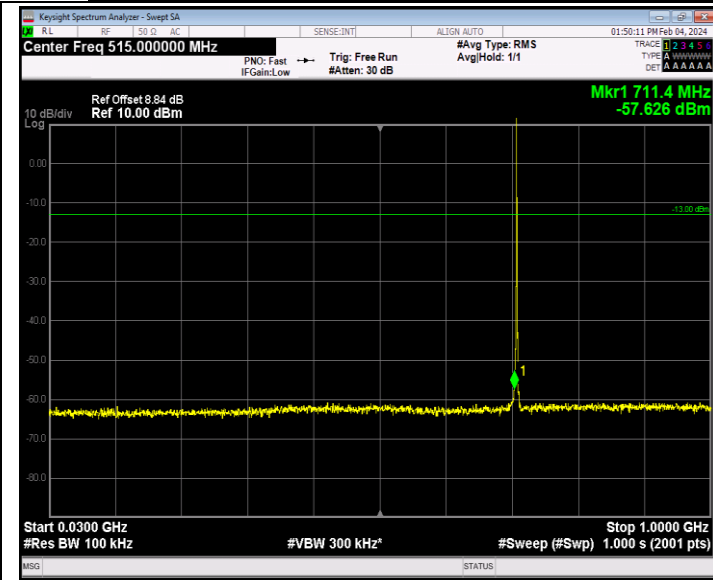

Band12_1.4MHz_QPSK_23173_1RB#0_1000~10000_1000~10000

Band12_1.4MHz_16QAM_23017_1RB#0_30~1000_30~1000

Band12_1.4MHz_16QAM_23017_1RB#0_1000~10000_1000~10000

Band12_1.4MHz_16QAM_23095_1RB#0_30~1000_30~1000

Band12_1.4MHz_16QAM_23095_1RB#0_1000~10000_1000~10000