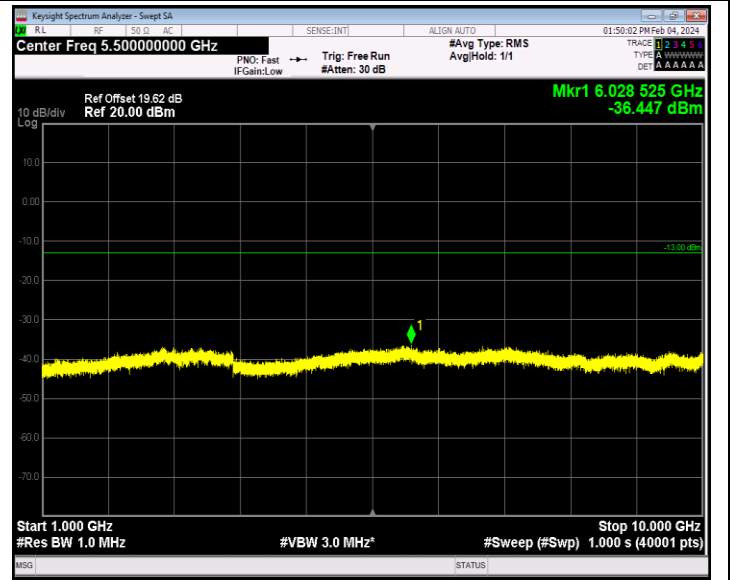

Band12_1.4MHz_QPSK_23017_1RB#0_30~1000_30~1000

Band12_1.4MHz_QPSK_23017_1RB#0_1000~10000_1000~100
 00

Band12_1.4MHz_QPSK_23095_1RB#0_30~1000_30~1000

Band12_1.4MHz_QPSK_23095_1RB#0_1000~10000_1000~10000

Band12_1.4MHz_QPSK_23173_1RB#0_30~1000_30~1000