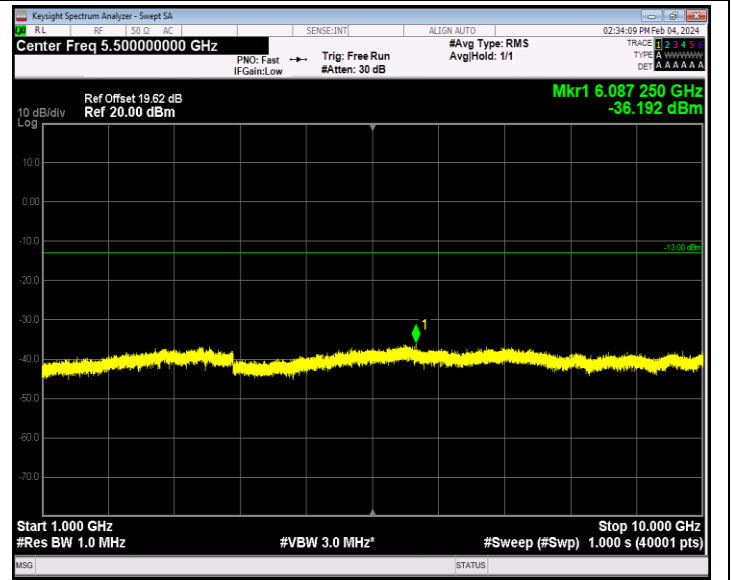

Band12_10MHz_16QAM_23060_1RB#0_1000~10000_1000~1000
00