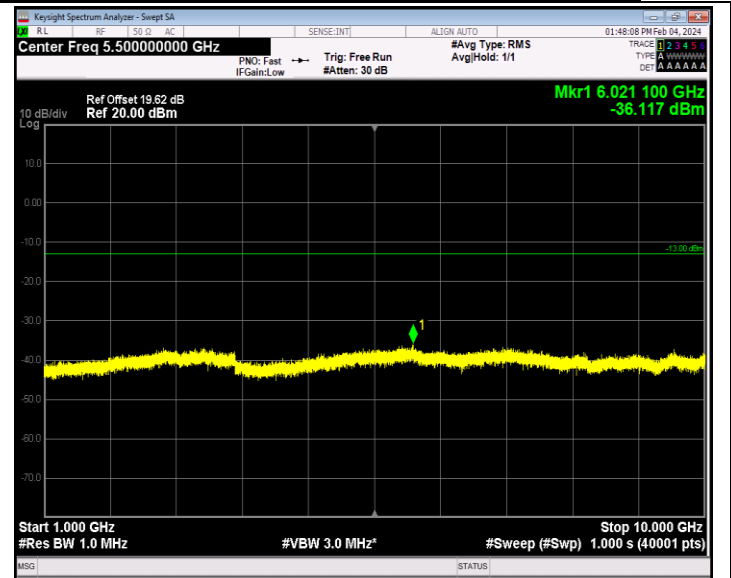

Band12_1.4MHz_16QAM_23017_1RB#0_1000~10000_1000~10000