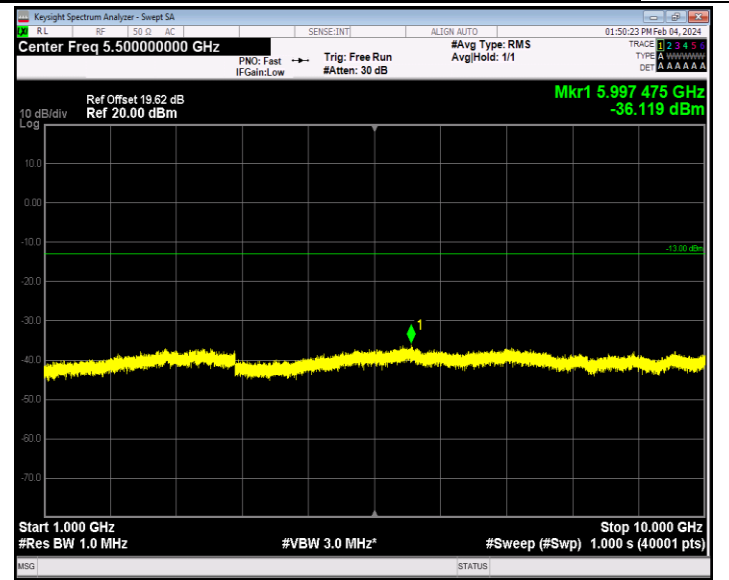

Band12_1.4MHz_16QAM_23173_1RB#0_1000~10000_1000~10000