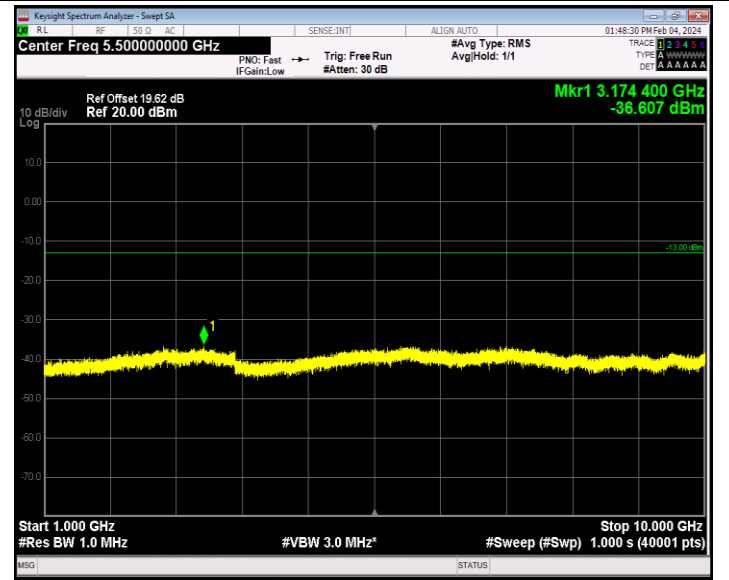

Band12_1.4MHz_64QAM_23017_1RB#0_1000~10000_1000~10000