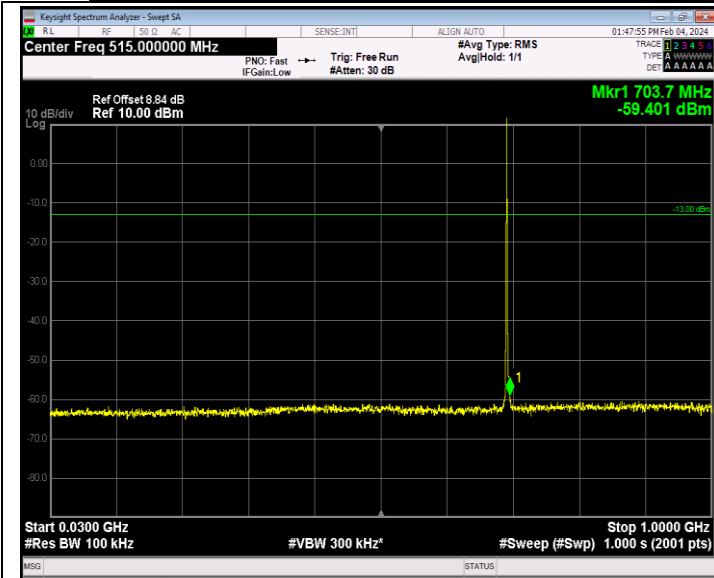

Band12_1.4MHz_16QAM_23017_1RB#0_30~1000_30~1000