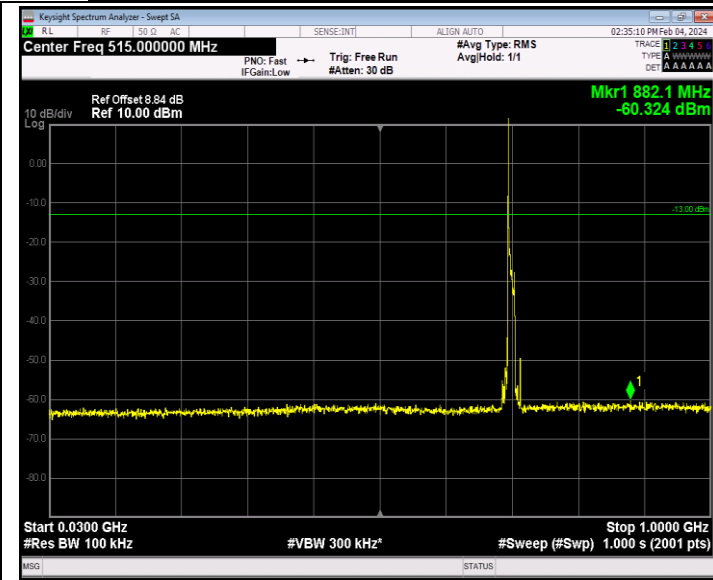

Band12_10MHz_16QAM_23095_1RB#0_30~1000_30~1000