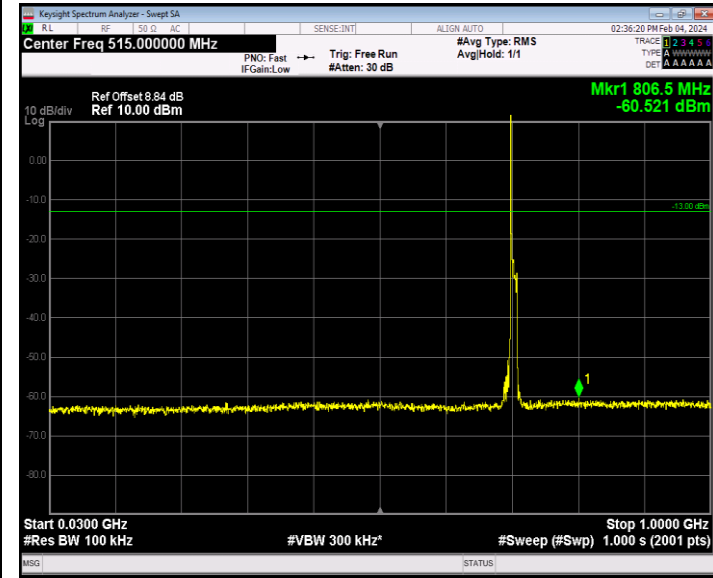

Band12_10MHz_QPSK_23130_1RB#0_1000~10000_1000~1000
0

Band12_10MHz_16QAM_23060_1RB#0_30~1000_30~1000

Band12_10MHz_16QAM_23060_1RB#0_1000~10000_1000~1000
00

Band12_10MHz_16QAM_23095_1RB#0_30~1000_30~1000

Band12_10MHz_16QAM_23095_1RB#0_1000~10000_1000~1000
00