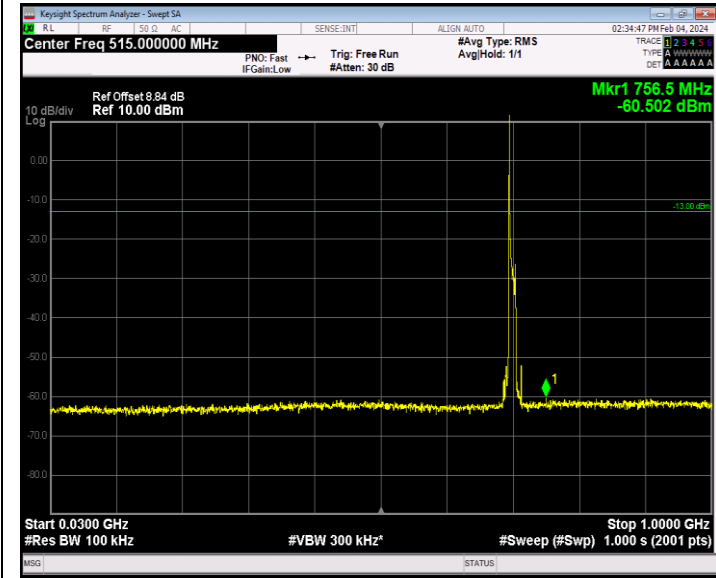

Band12_10MHz_QPSK_23095_1RB#0_30~1000_30~1000