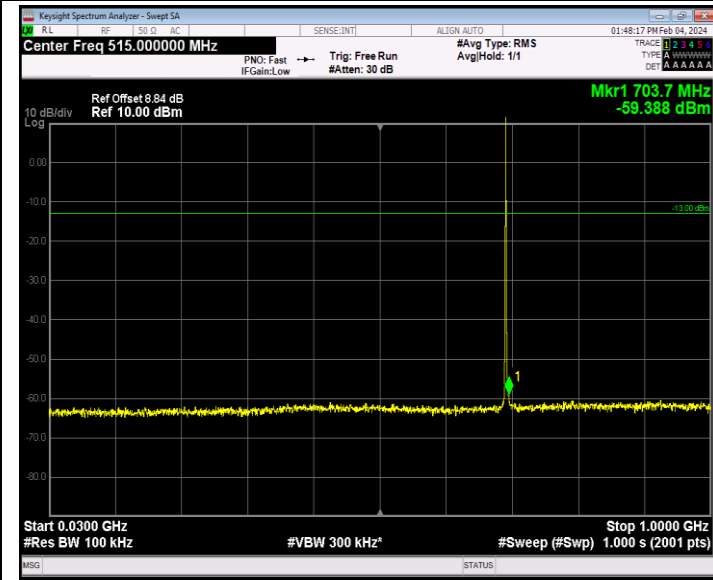

Band12_1.4MHz_64QAM_23017_1RB#0_30~1000_30~1000