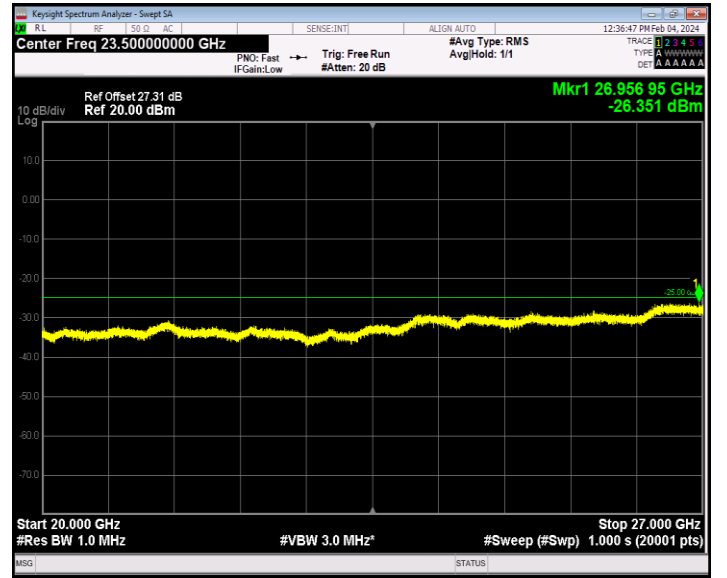

Band7_5MHz_64QAM_21100_1RB#0_20000~27000_20000~27000