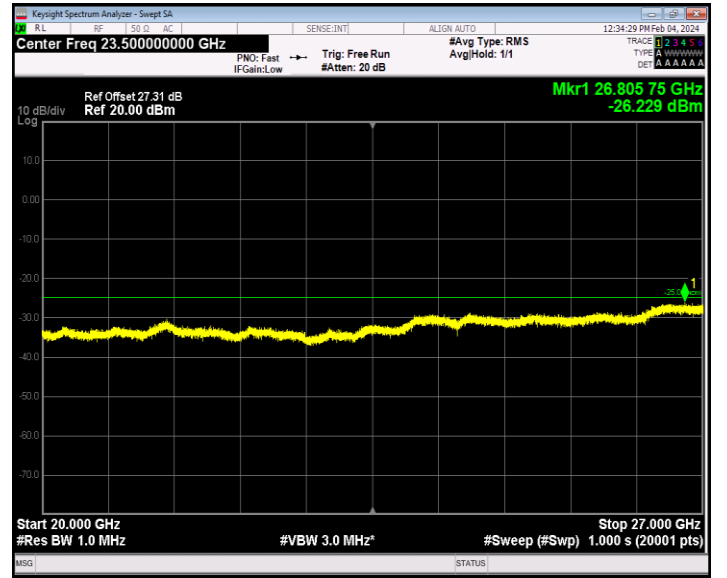

Band7_5MHz_16QAM_20775_1RB#0_20000~27000_20000~270
00