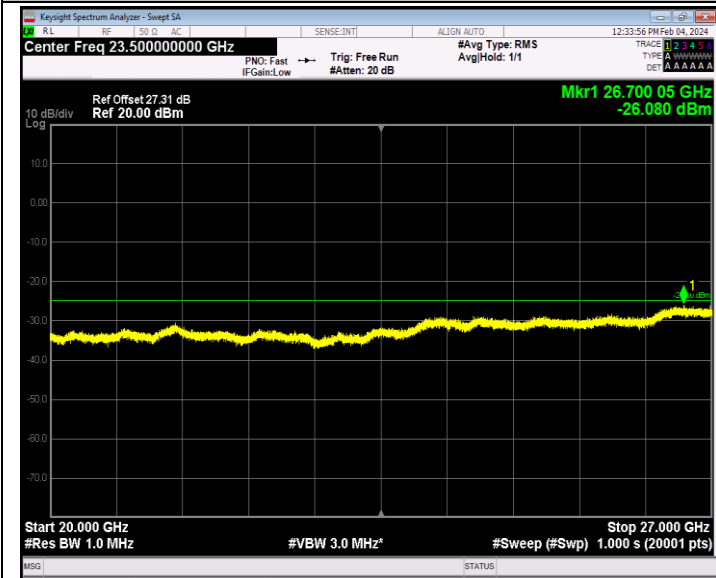

Band7_5MHz_QPSK_20775_1RB#0_20000~27000_20000~2700

0