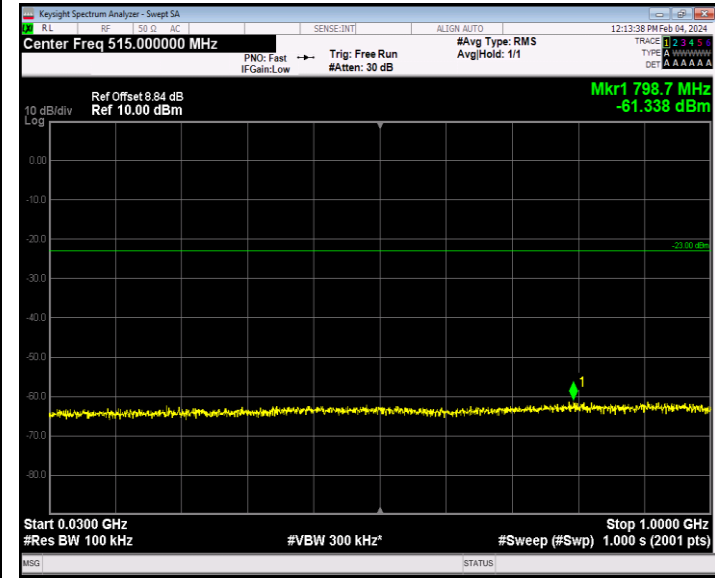

Band2_20MHz_64QAM_19100_1RB#0_30~1000_30~1000