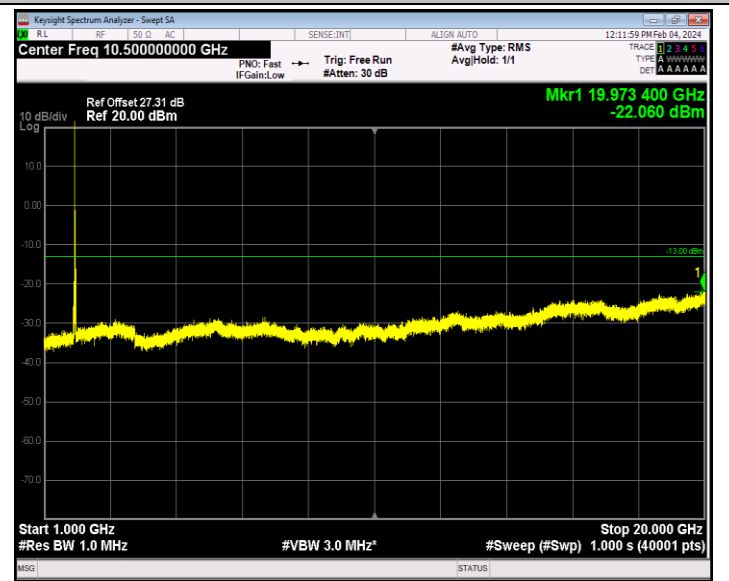

Band2_20MHz_QPSK_18900_1RB#0_1000~20000_1000~20000