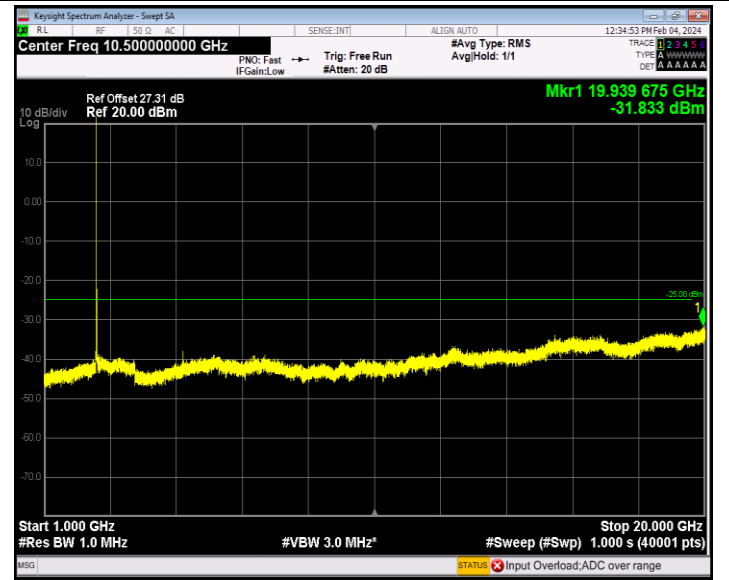

00

Band7\_5MHz\_16QAM\_21425\_1RB#0\_1000~20000\_1000~20000

Band7\_5MHz\_16QAM\_21425\_1RB#0\_20000~27000\_20000~27000  
00

Band7\_5MHz\_64QAM\_20775\_1RB#0\_30~1000\_30~1000

Band7\_5MHz\_64QAM\_20775\_1RB#0\_1000~20000\_1000~20000