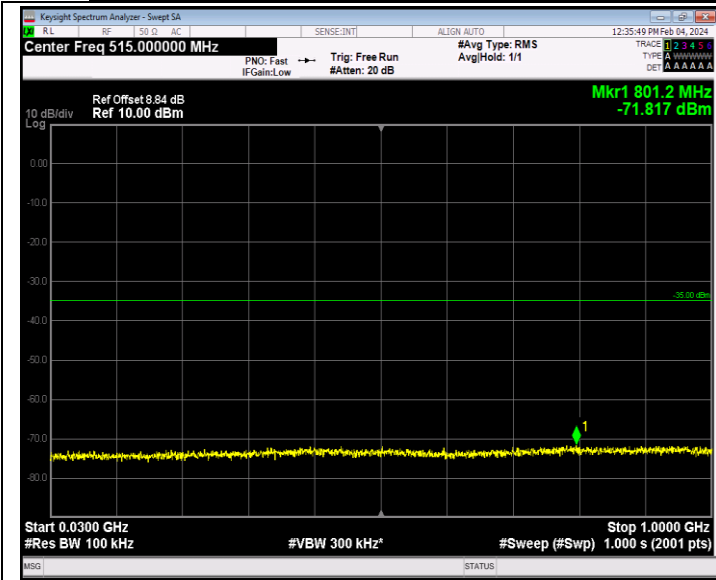

Band7\_5MHz\_QPSK\_21425\_1RB#0\_20000~27000\_20000~2700  
0

Band7\_5MHz\_16QAM\_20775\_1RB#0\_30~1000\_30~1000

Band7\_5MHz\_16QAM\_20775\_1RB#0\_1000~20000\_1000~20000

Band7\_5MHz\_16QAM\_20775\_1RB#0\_20000~27000\_20000~270  
00