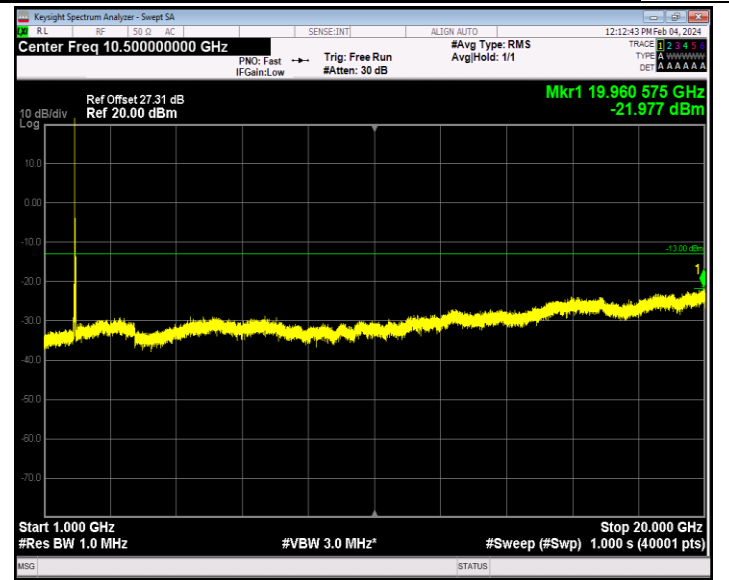

Band2_20MHz_64QAM_18900_1RB#0_1000~20000_1000~2000
0