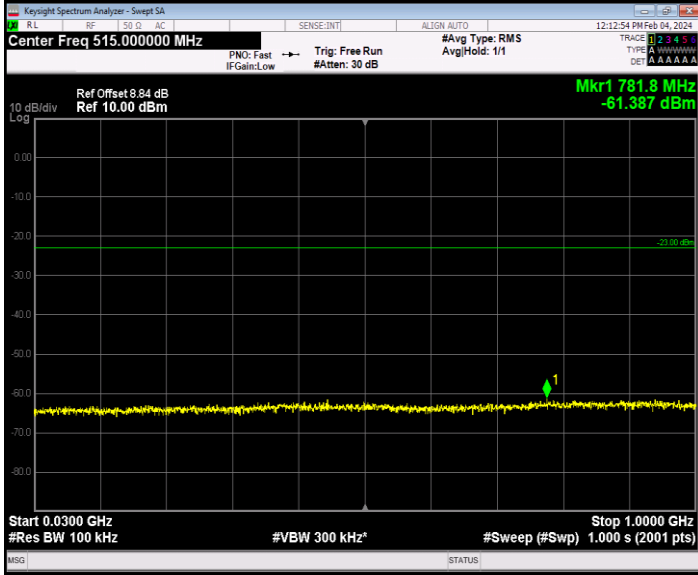

Band2_20MHz_QPSK_19100_1RB#0_30~1000_30~1000