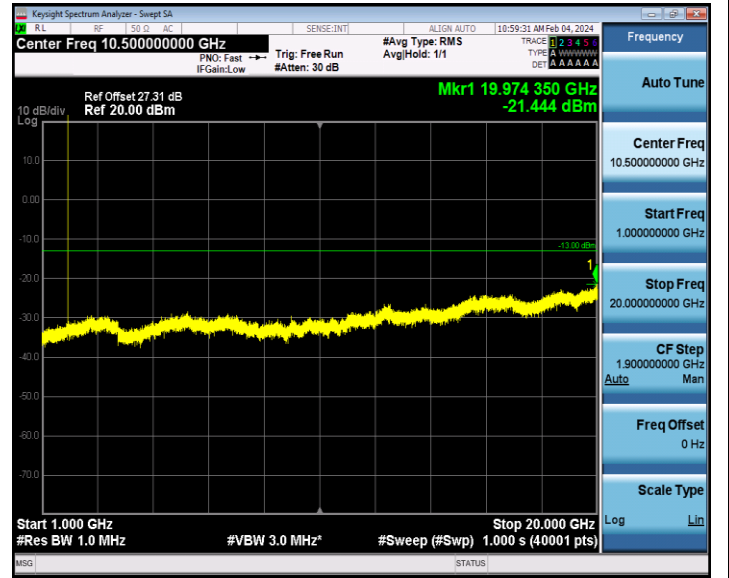

Band2_1.4MHz_64QAM_18900_1RB#0_1000~20000_1000~20000