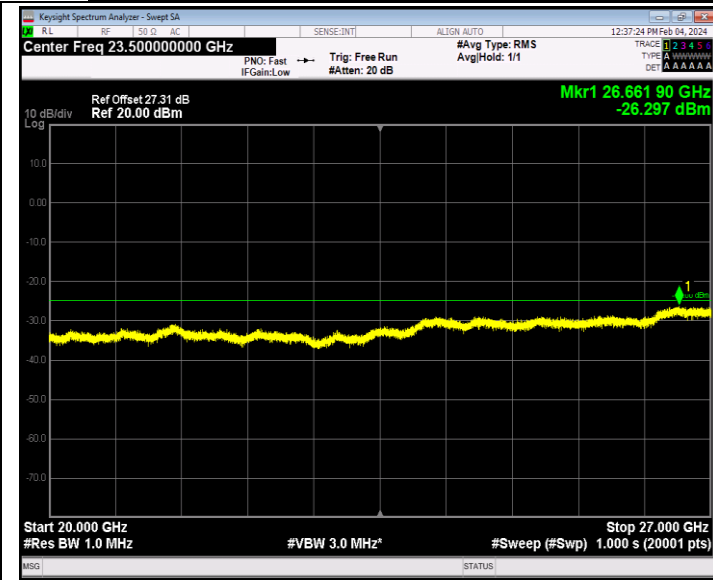

Band7\_5MHz\_QPSK\_21100\_1RB#0\_1000~20000\_1000~20000

Band7\_5MHz\_QPSK\_21100\_1RB#0\_20000~27000\_20000~27000  
0

Band7\_5MHz\_QPSK\_21425\_1RB#0\_30~1000\_30~1000

Band7\_5MHz\_QPSK\_21425\_1RB#0\_1000~20000\_1000~20000