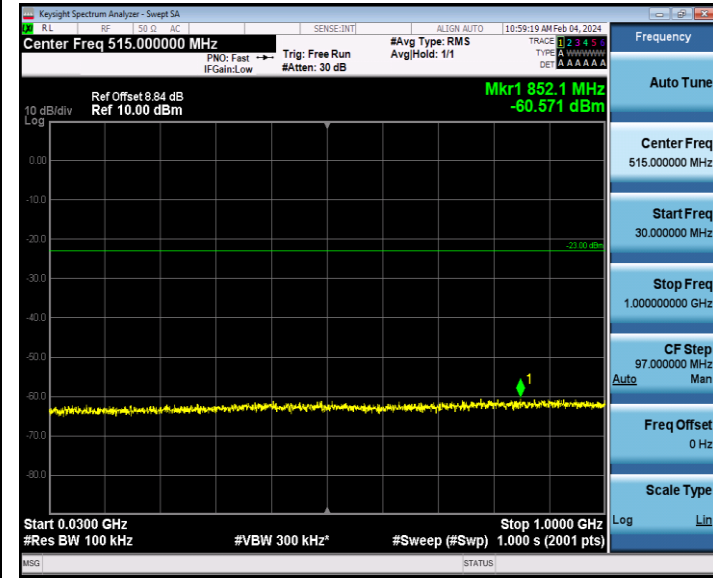

Band2_1.4MHz_64QAM_18900_1RB#0_30~1000_30~1000