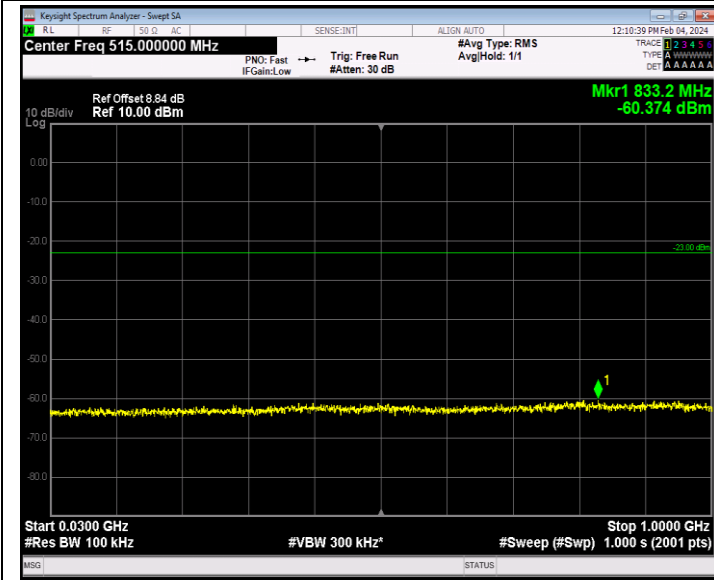

Band2_20MHz_QPSK_18700_1RB#0_30~1000_30~1000