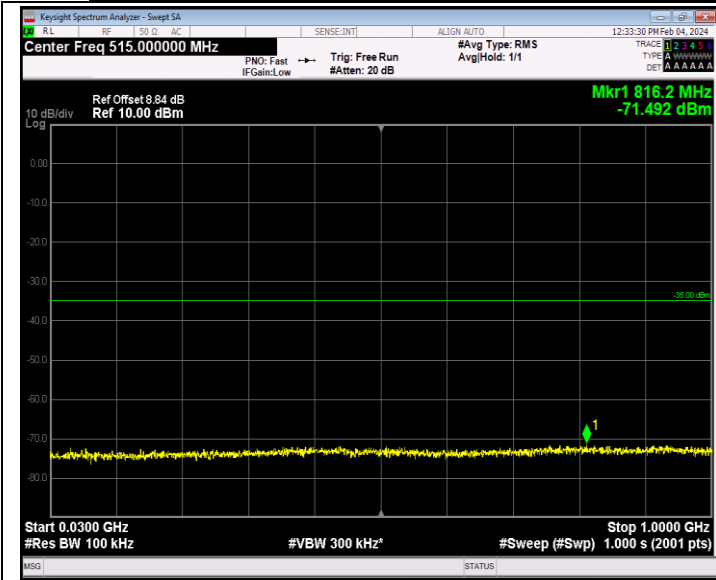

Band2\_20MHz\_64QAM\_18900\_1RB#0\_30~1000\_30~1000

Band2\_20MHz\_64QAM\_18900\_1RB#0\_1000~20000\_1000~2000  
0

Band2\_20MHz\_64QAM\_19100\_1RB#0\_30~1000\_30~1000

Band2\_20MHz\_64QAM\_19100\_1RB#0\_1000~20000\_1000~2000  
0