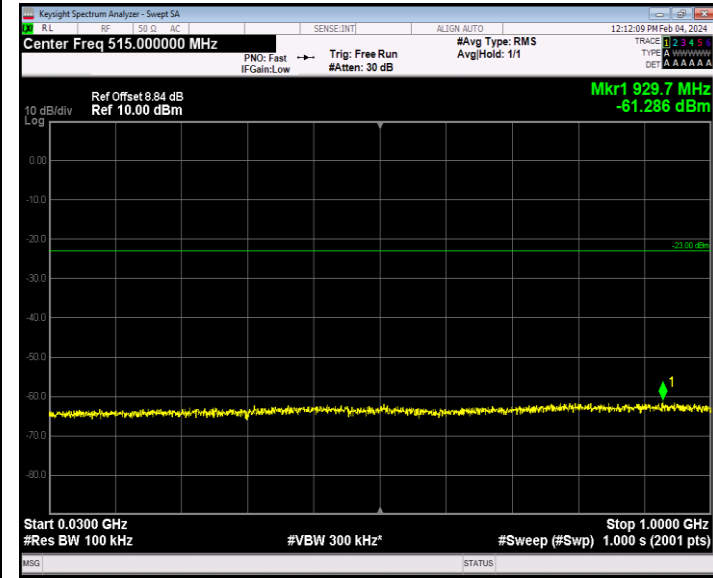

Band2_20MHz_16QAM_18900_1RB#0_30~1000_30~1000