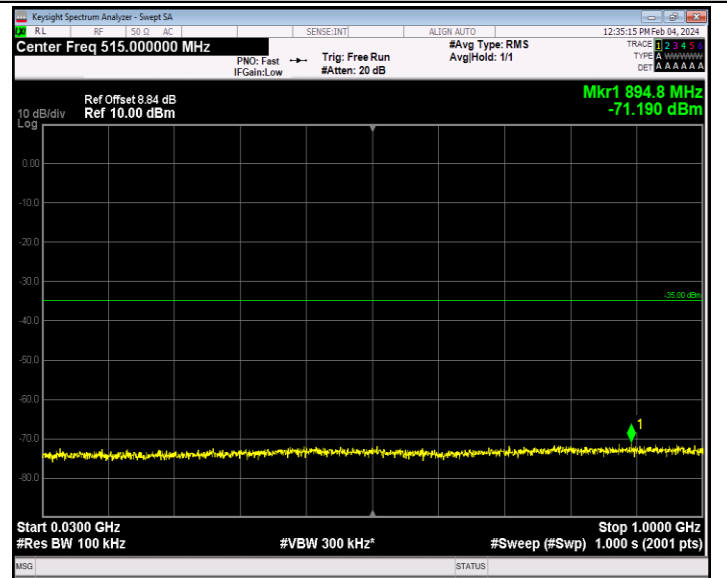

Band7\_5MHz\_QPSK\_20775\_1RB#0\_30~1000\_30~1000

Band7\_5MHz\_QPSK\_20775\_1RB#0\_1000~20000\_1000~20000

Band7\_5MHz\_QPSK\_20775\_1RB#0\_20000~27000\_20000~2700

0

Band7\_5MHz\_QPSK\_21100\_1RB#0\_30~1000\_30~1000