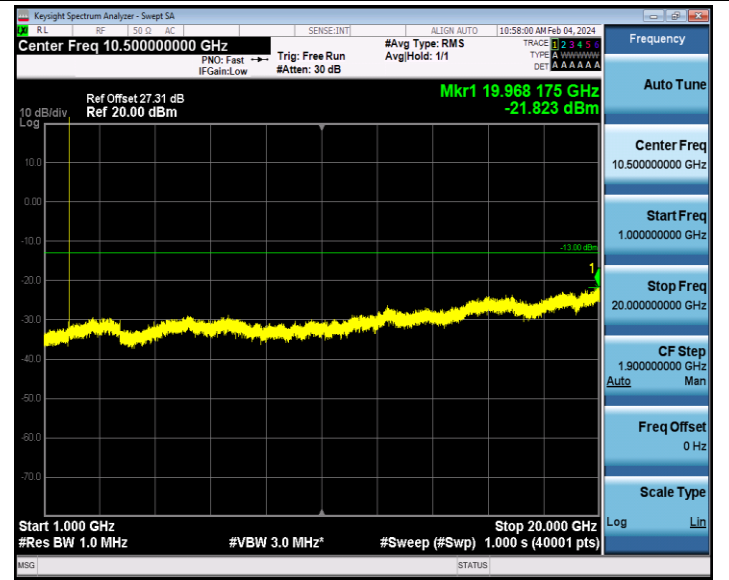

Band2\_1.4MHz\_QPSK\_19193\_1RB#0\_30~1000\_30~1000

Band2\_1.4MHz\_QPSK\_19193\_1RB#0\_1000~20000\_1000~2000  
0

Band2\_1.4MHz\_16QAM\_18607\_1RB#0\_30~1000\_30~1000

Band2\_1.4MHz\_16QAM\_18607\_1RB#0\_1000~20000\_1000~2000  
00

Band2\_1.4MHz\_16QAM\_18900\_1RB#0\_30~1000\_30~1000

Band2\_1.4MHz\_16QAM\_18900\_1RB#0\_1000~20000\_1000~2000

Band2\_1.4MHz\_16QAM\_19193\_1RB#0\_30~1000\_30~1000

Band2\_1.4MHz\_16QAM\_19193\_1RB#0\_1000~20000\_1000~2000