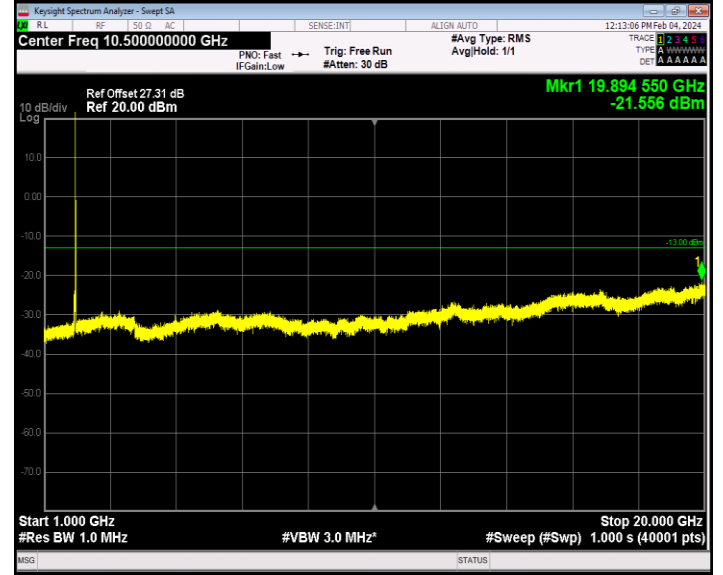

Band2_20MHz_QPSK_19100_1RB#0_1000~20000_1000~20000