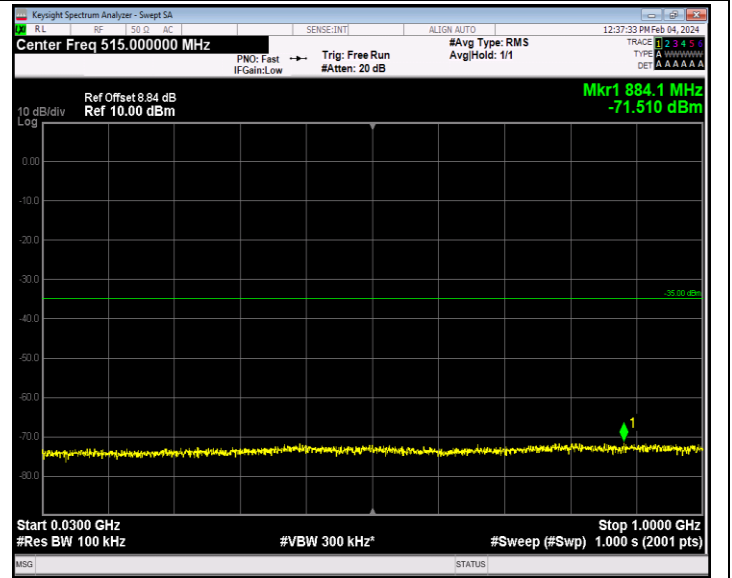

Band7_5MHz_16QAM_21425_1RB#0_30~1000_30~1000

00