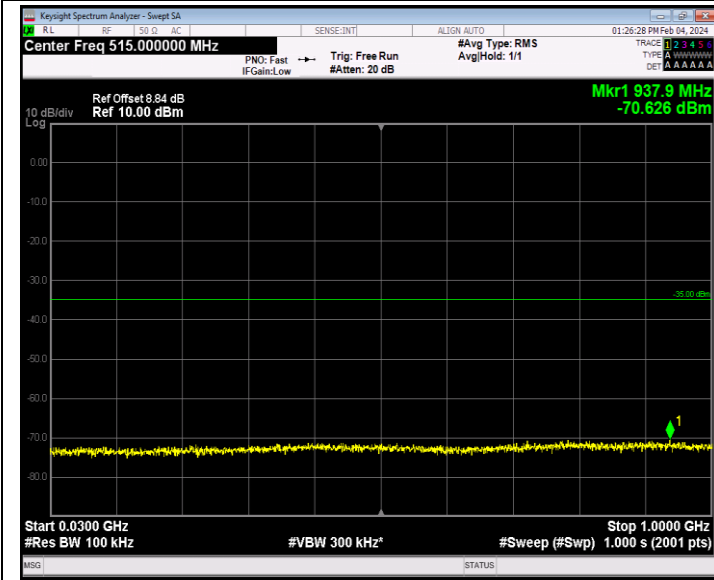

Band7_20MHz_QPSK_21100_1RB#0_30~1000_30~1000