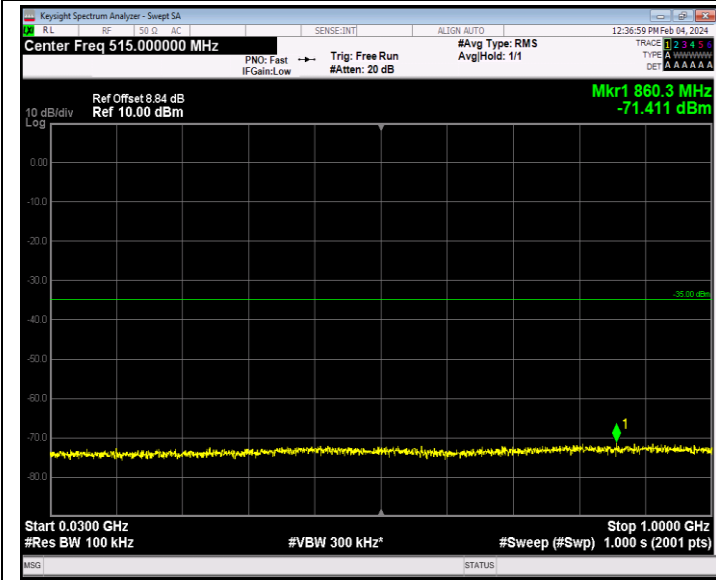

Band7_5MHz_QPSK_21425_1RB#0_30~1000_30~1000