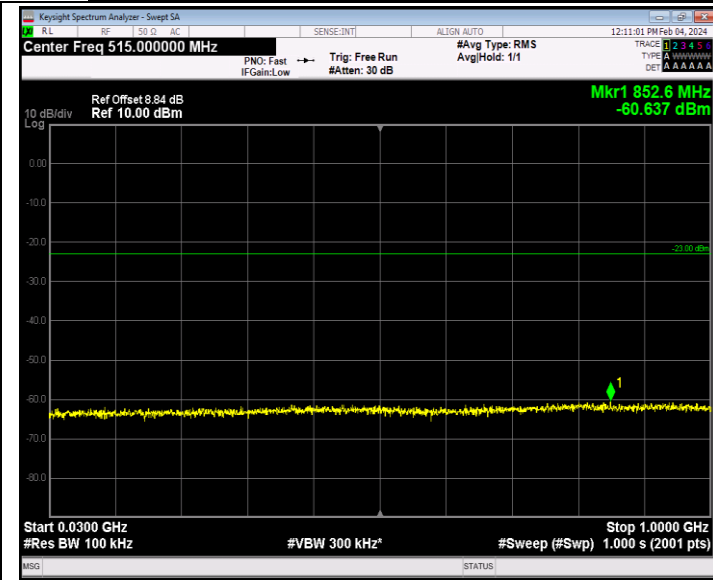

Band2\_20MHz\_QPSK\_18900\_1RB#0\_30~1000\_30~1000

Band2\_20MHz\_QPSK\_18900\_1RB#0\_1000~20000\_1000~20000

Band2\_20MHz\_QPSK\_19100\_1RB#0\_30~1000\_30~1000

Band2\_20MHz\_QPSK\_19100\_1RB#0\_1000~20000\_1000~20000