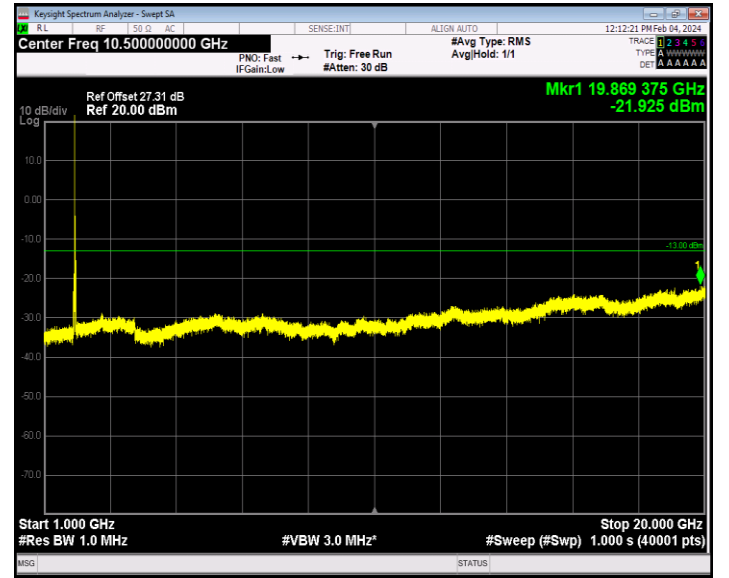

Band2_20MHz_16QAM_18900_1RB#0_1000~20000_1000~2000
0