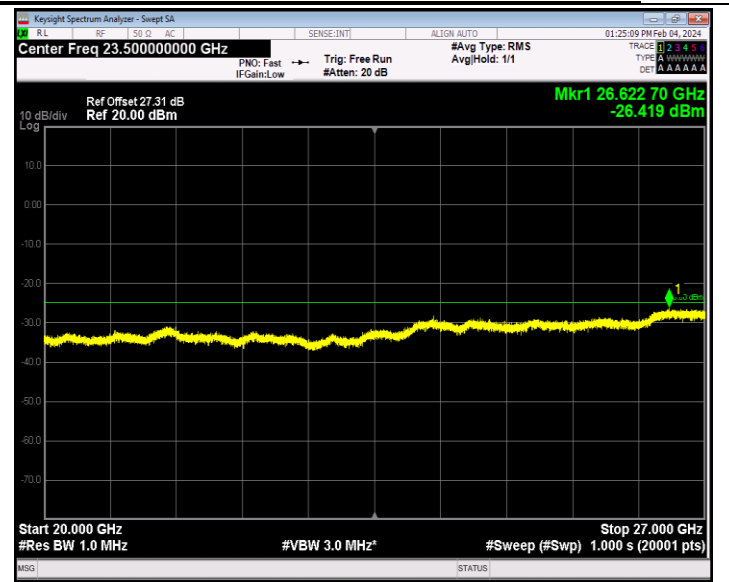

Band7_20MHz_QPSK_20850_1RB#0_20000~27000_20000~27000
00