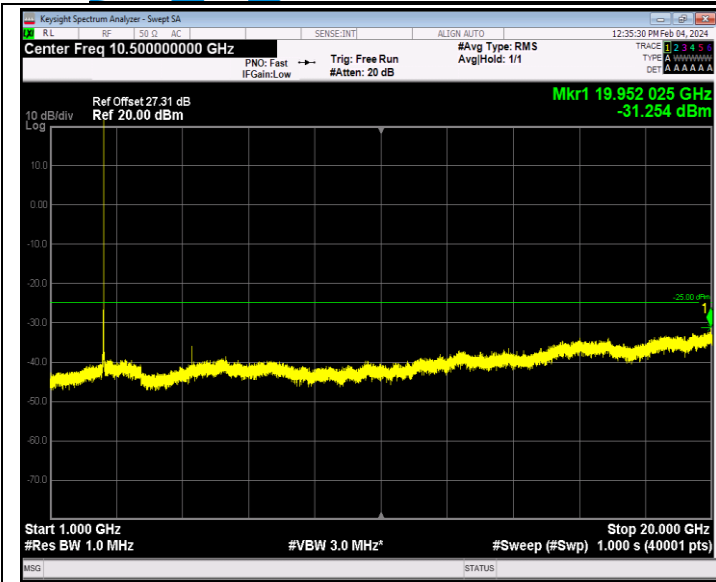

Band7\_5MHz\_QPSK\_20775\_1RB#0\_30~1000\_30~1000

Band7\_5MHz\_QPSK\_20775\_1RB#0\_1000~20000\_1000~20000

Band7\_5MHz\_QPSK\_20775\_1RB#0\_20000~27000\_20000~2700

0

Band7\_5MHz\_QPSK\_21100\_1RB#0\_30~1000\_30~1000