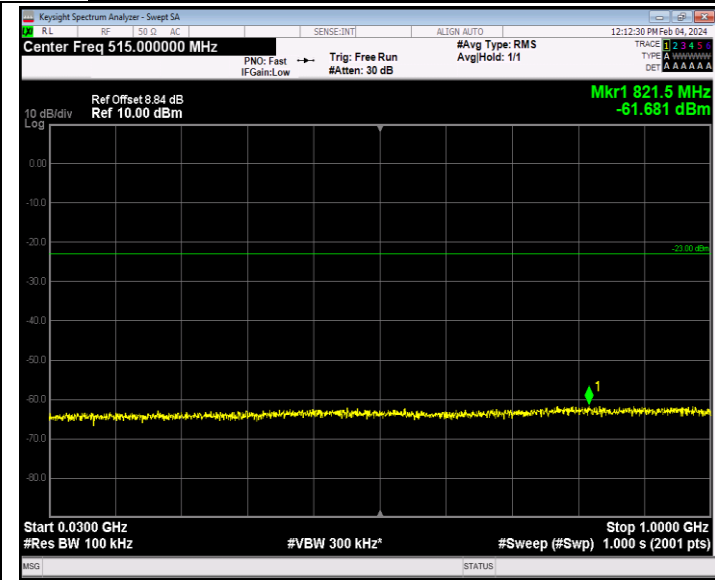

Band2\_20MHz\_16QAM\_19100\_1RB#0\_30~1000\_30~1000

Band2\_20MHz\_16QAM\_19100\_1RB#0\_1000~20000\_1000~2000  
0

Band2\_20MHz\_64QAM\_18700\_1RB#0\_30~1000\_30~1000

Band2\_20MHz\_64QAM\_18700\_1RB#0\_1000~20000\_1000~2000  
0