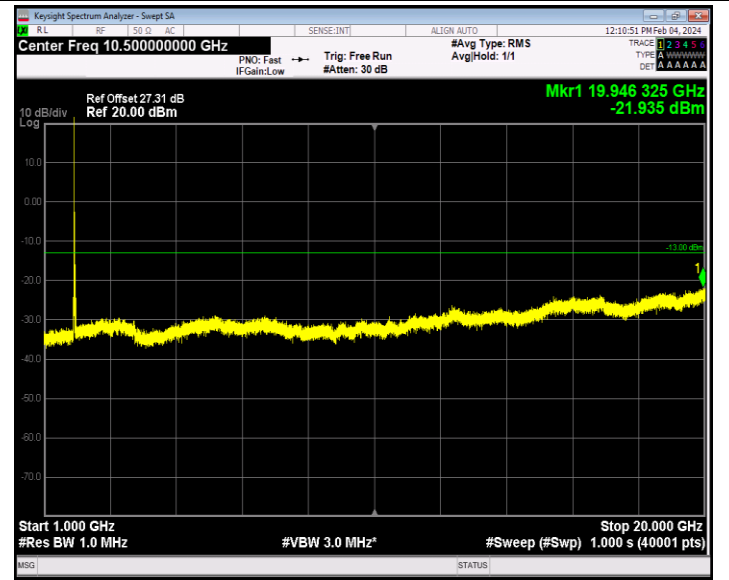

Band2_20MHz_QPSK_18700_1RB#0_1000~20000_1000~20000