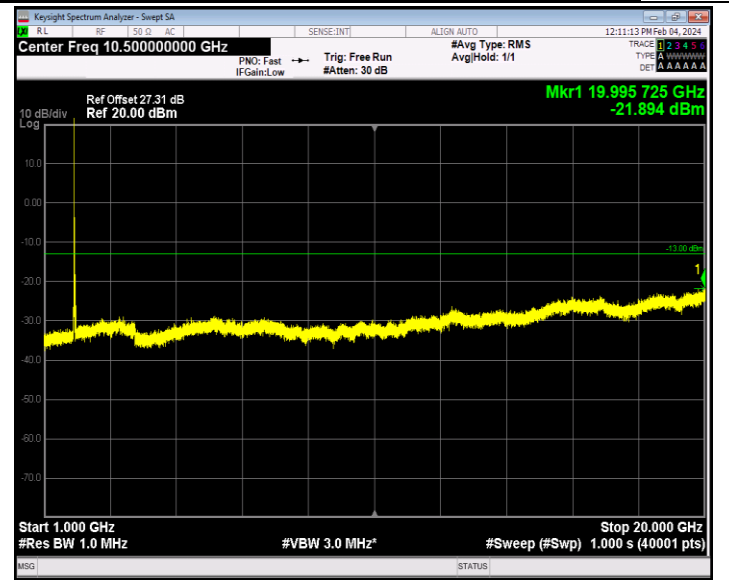

Band2_20MHz_16QAM_18700_1RB#0_1000~20000_1000~2000
0