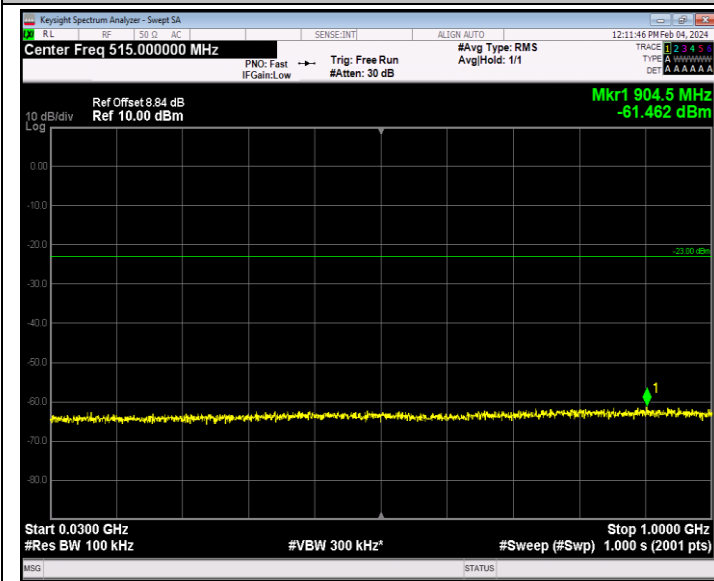

Band2_20MHz_QPSK_18900_1RB#0_30~1000_30~1000