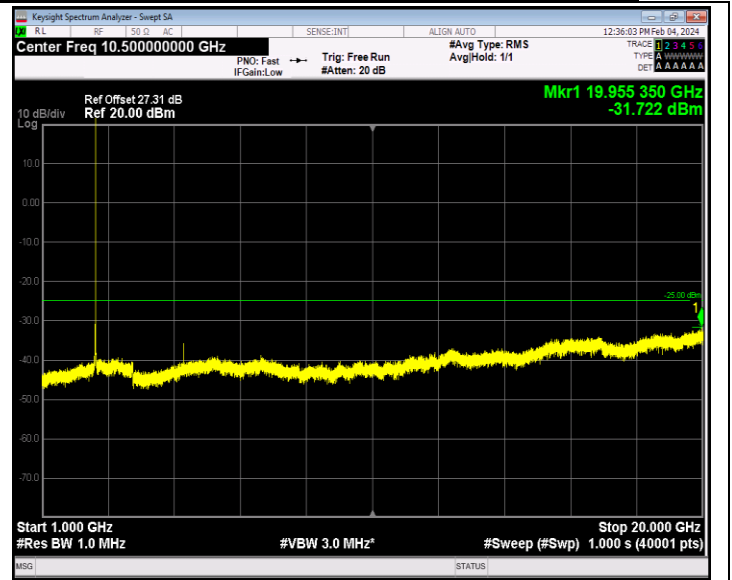

Band7_5MHz_16QAM_21100_1RB#0_1000~20000_1000~20000