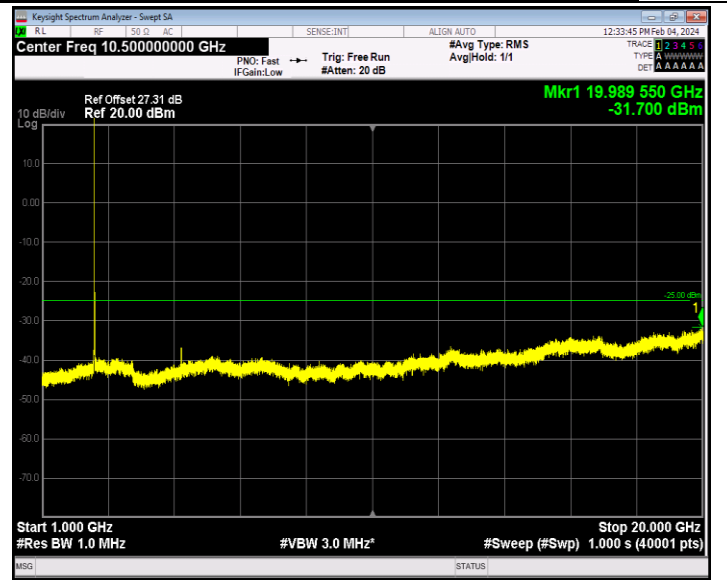

Band7_5MHz_QPSK_20775_1RB#0_1000~20000_1000~20000