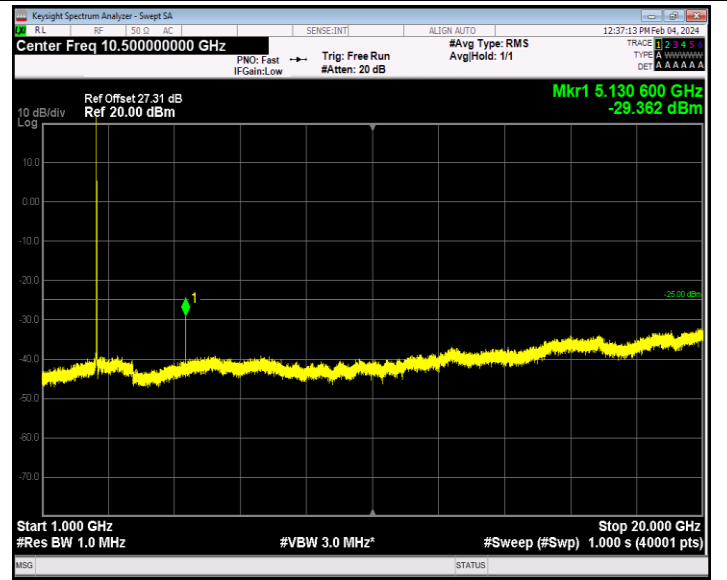

Band7_5MHz_QPSK_21425_1RB#0_1000~20000_1000~20000