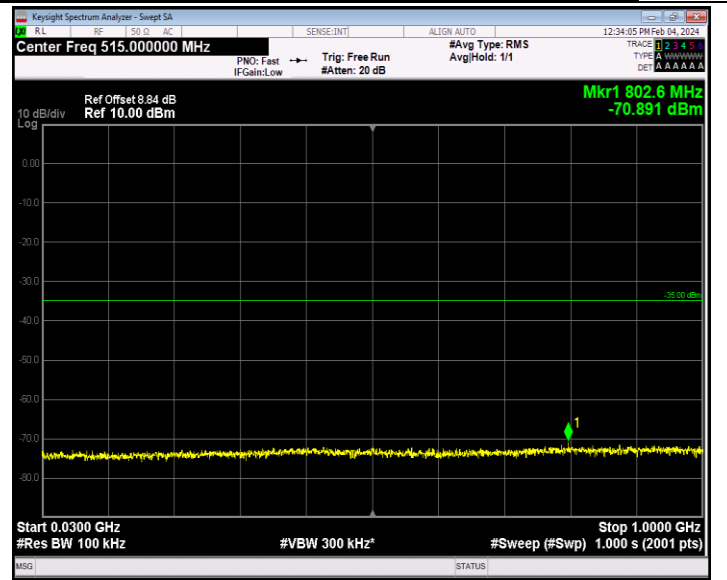

Band7_5MHz_16QAM_20775_1RB#0_30~1000_30~1000