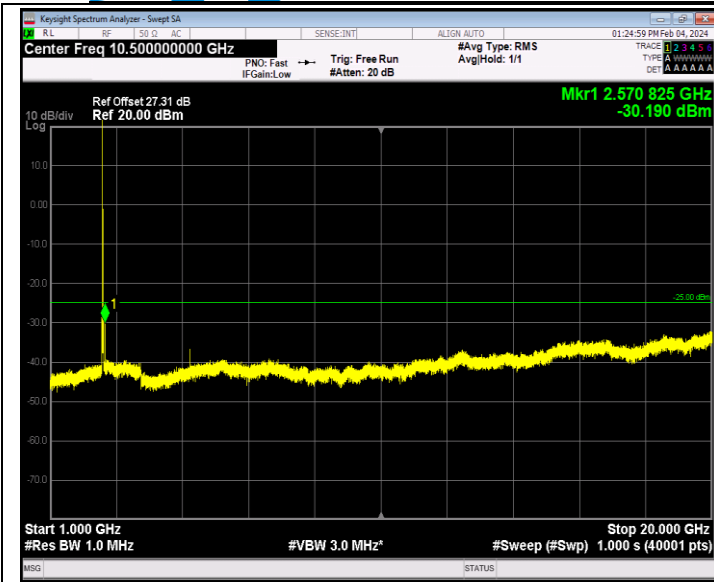

Band7_20MHz_QPSK_20850_1RB#0_1000~20000_1000~20000