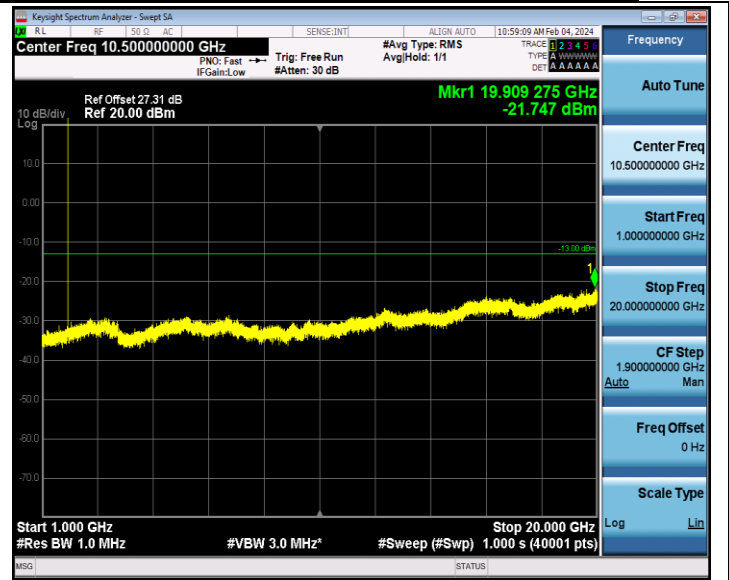

Band2\_1.4MHz\_QPSK\_19193\_1RB#0\_30~1000\_30~1000

Band2\_1.4MHz\_QPSK\_19193\_1RB#0\_1000~20000\_1000~2000  
0

Band2\_1.4MHz\_16QAM\_18607\_1RB#0\_30~1000\_30~1000

Band2\_1.4MHz\_16QAM\_18607\_1RB#0\_1000~20000\_1000~2000  
00

Band2\_1.4MHz\_16QAM\_18900\_1RB#0\_30~1000\_30~1000

Band2\_1.4MHz\_16QAM\_18900\_1RB#0\_1000~20000\_1000~2000

Band2\_1.4MHz\_16QAM\_19193\_1RB#0\_30~1000\_30~1000

Band2\_1.4MHz\_16QAM\_19193\_1RB#0\_1000~20000\_1000~2000