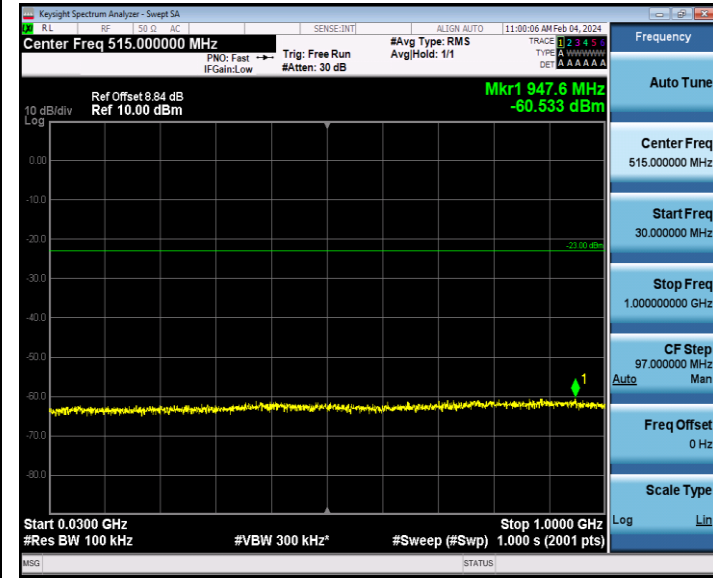

Band2_1.4MHz_16QAM_19193_1RB#0_30~1000_30~1000