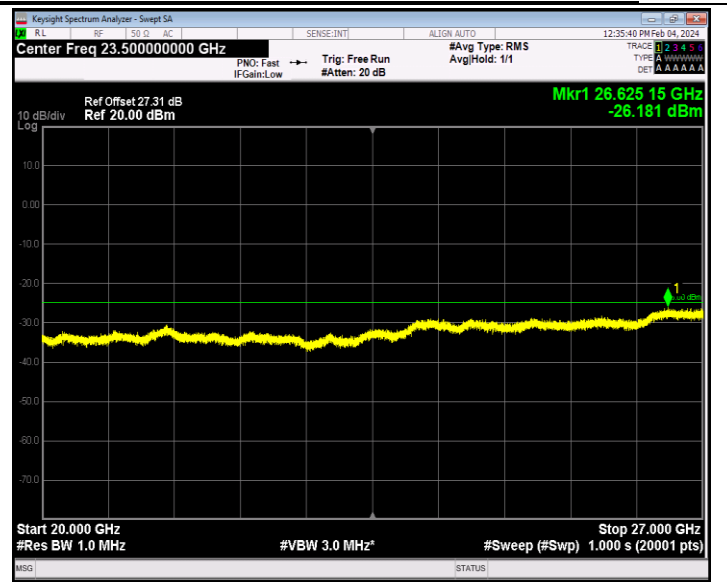

Band7_5MHz_QPSK_21100_1RB#0_20000~27000_20000~27000
0