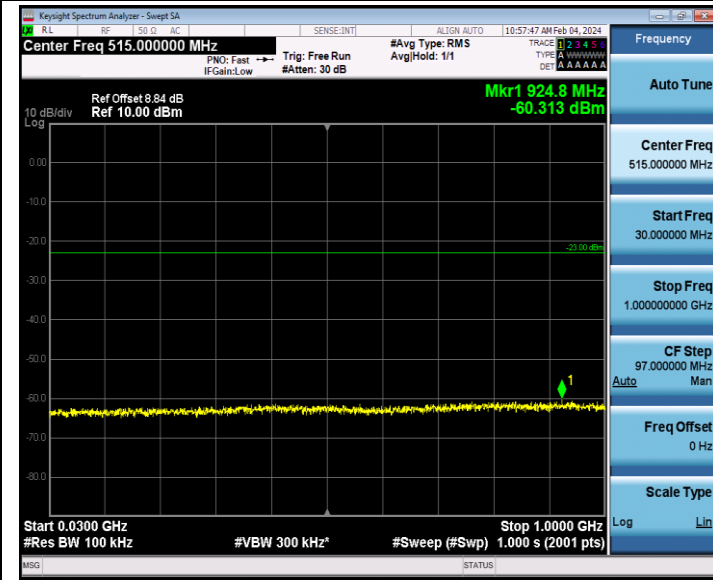

Band2\_1.4MHz\_QPSK\_19193\_1RB#0\_30~1000\_30~1000

Band2\_1.4MHz\_QPSK\_19193\_1RB#0\_1000~20000\_1000~2000  
0

Band2\_1.4MHz\_16QAM\_18607\_1RB#0\_30~1000\_30~1000

Band2\_1.4MHz\_16QAM\_18607\_1RB#0\_1000~20000\_1000~2000  
00