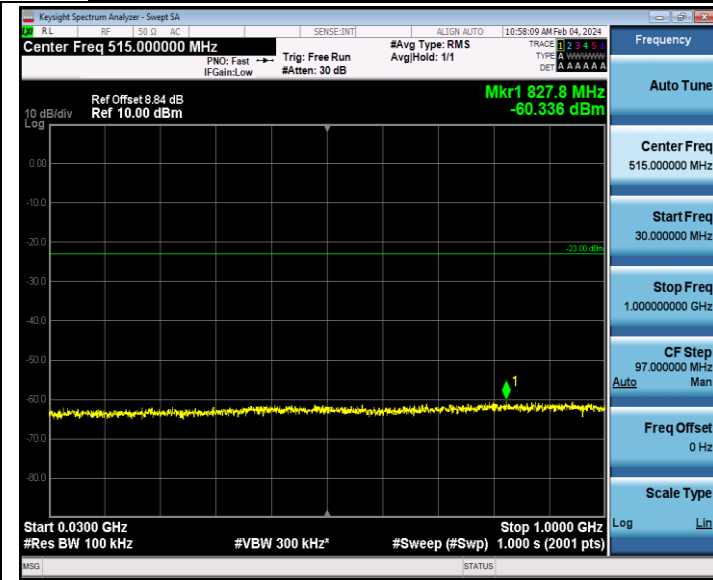

Band2\_1.4MHz\_16QAM\_18900\_1RB#0\_30~1000\_30~1000

Band2\_1.4MHz\_16QAM\_18900\_1RB#0\_1000~20000\_1000~2000

Band2\_1.4MHz\_16QAM\_19193\_1RB#0\_30~1000\_30~1000

Band2\_1.4MHz\_16QAM\_19193\_1RB#0\_1000~20000\_1000~2000