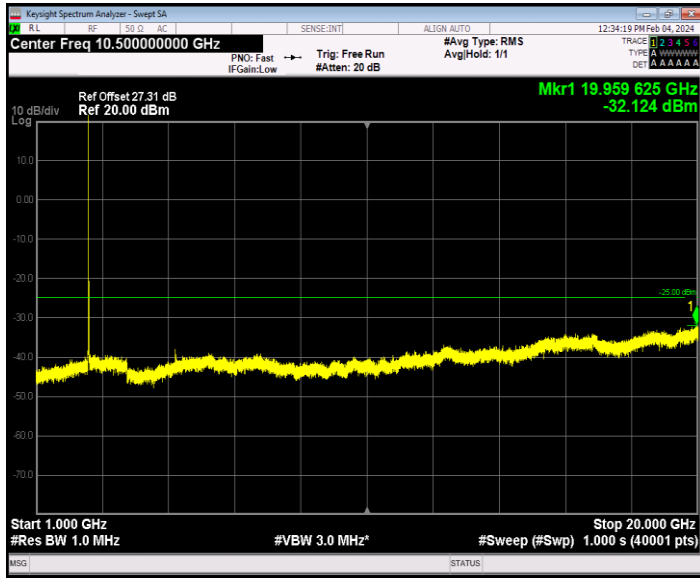

Band7_5MHz_16QAM_20775_1RB#0_1000~20000_1000~20000