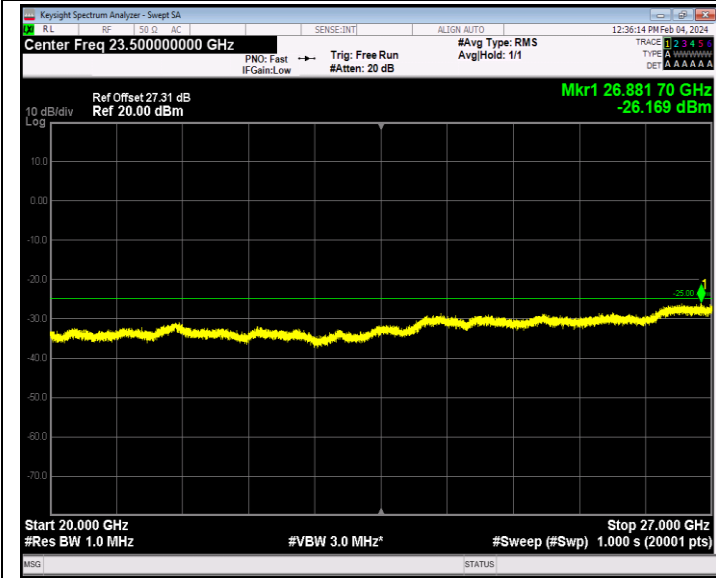

Band7_5MHz_16QAM_21100_1RB#0_20000~27000_20000~270