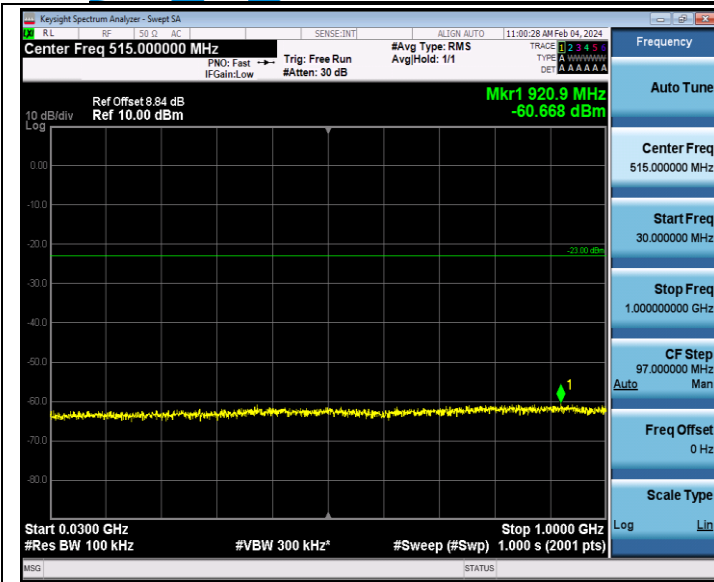

Band2\_1.4MHz\_64QAM\_18607\_1RB#0\_30~1000\_30~1000

Band2\_1.4MHz\_64QAM\_18607\_1RB#0\_1000~20000\_1000~20000

Band2\_1.4MHz\_64QAM\_18900\_1RB#0\_30~1000\_30~1000

Band2\_1.4MHz\_64QAM\_18900\_1RB#0\_1000~20000\_1000~20000