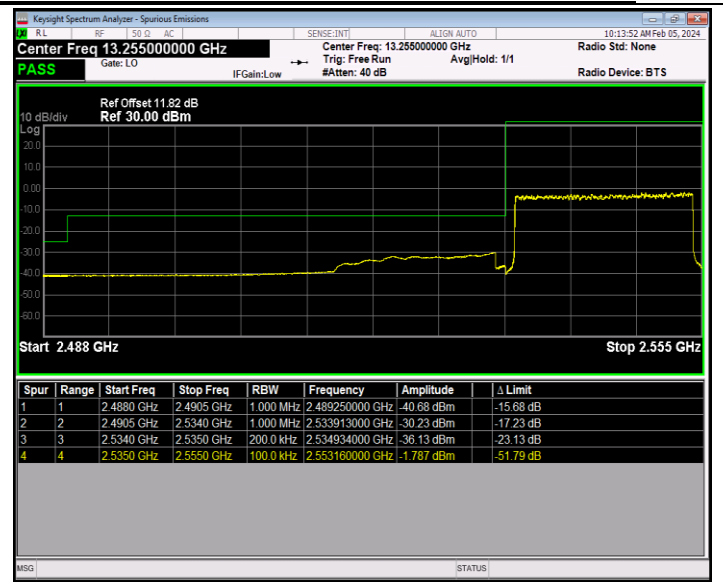

Band41_20MHz_QPSK_40140_1RB#99

Band41_20MHz_QPSK_40140_100RB#0

Band41_20MHz_QPSK_41140_1RB#0

Band41_20MHz_QPSK_41140_1RB#99

Band41_20MHz_QPSK_41140_100RB#0

Band41_20MHz_16QAM_40140_1RB#0

Band41_20MHz_16QAM_40140_1RB#99