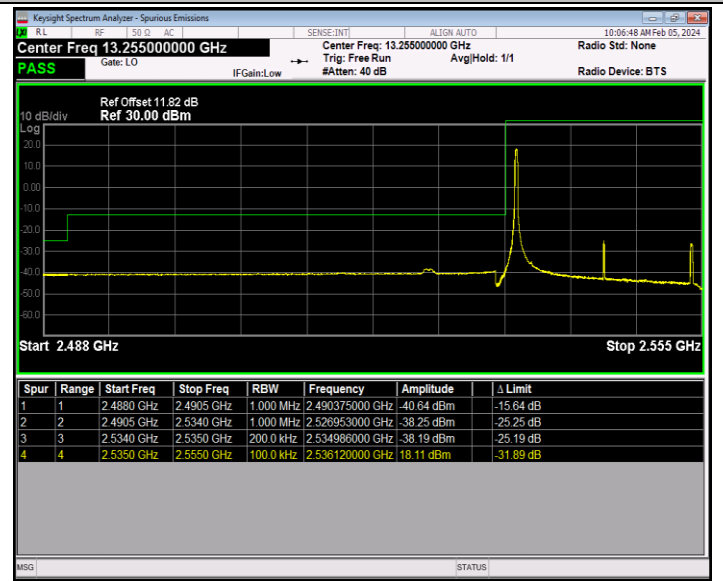

Band41_20MHz_QPSK_40140_1RB#99

Band41_20MHz_QPSK_40140_100RB#0

Band41_20MHz_QPSK_41140_1RB#0

Band41_20MHz_QPSK_41140_1RB#99

Band41_20MHz_QPSK_41140_100RB#0

Band41_20MHz_16QAM_40140_1RB#0

Band41_20MHz_16QAM_40140_1RB#99