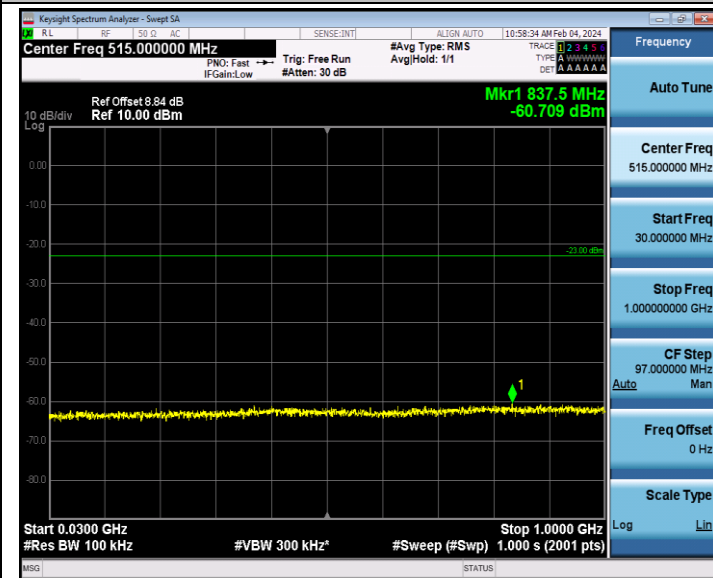

Test Graphs

Band2_1.4MHz_QPSK_18607_1RB#0_30~1000_30~1000

Band2_1.4MHz_QPSK_18607_1RB#0_1000~20000_1000~2000

0

Band2_1.4MHz_QPSK_18900_1RB#0_30~1000_30~1000

Band2_1.4MHz_QPSK_18900_1RB#0_1000~20000_1000~2000