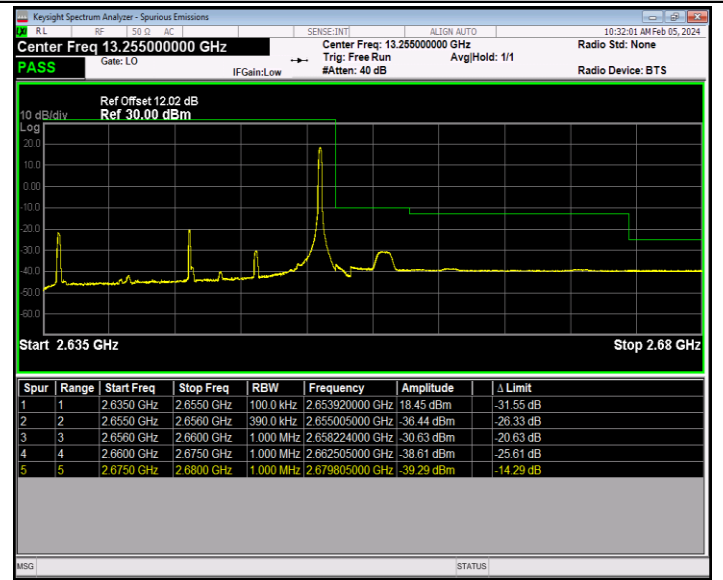

Band41_20MHz_16QAM_41140_1RB#99