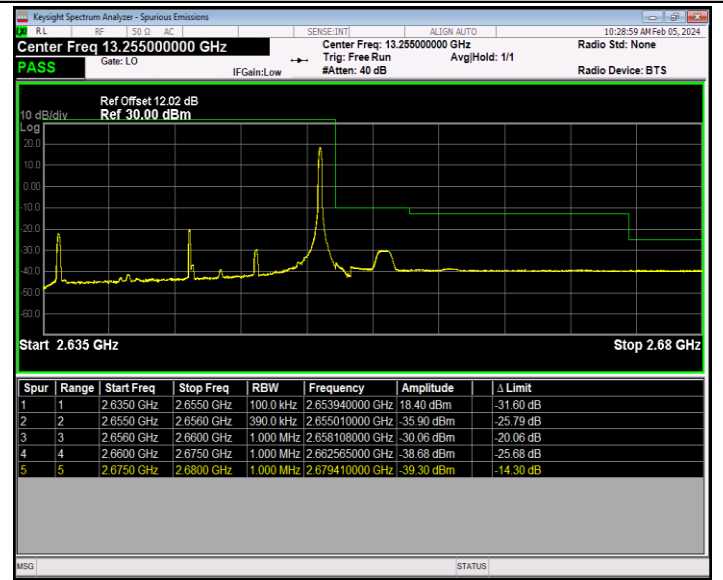

Band41_20MHz_QPSK_40140_1RB#99

Band41_20MHz_QPSK_40140_100RB#0

Band41_20MHz_QPSK_41140_1RB#0

Band41_20MHz_QPSK_41140_1RB#99

Band41_20MHz_QPSK_41140_100RB#0

Band41_20MHz_16QAM_40140_1RB#0

Band41_20MHz_16QAM_40140_1RB#99