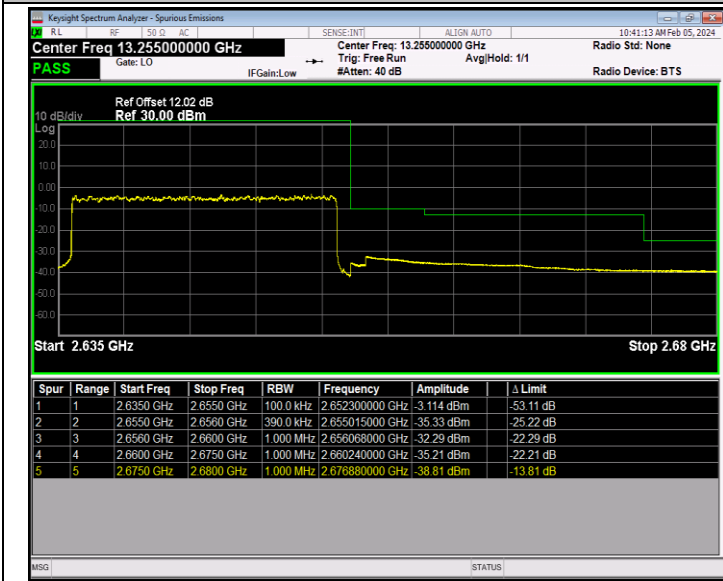

Band41_20MHz_16QAM_41140_100RB#0