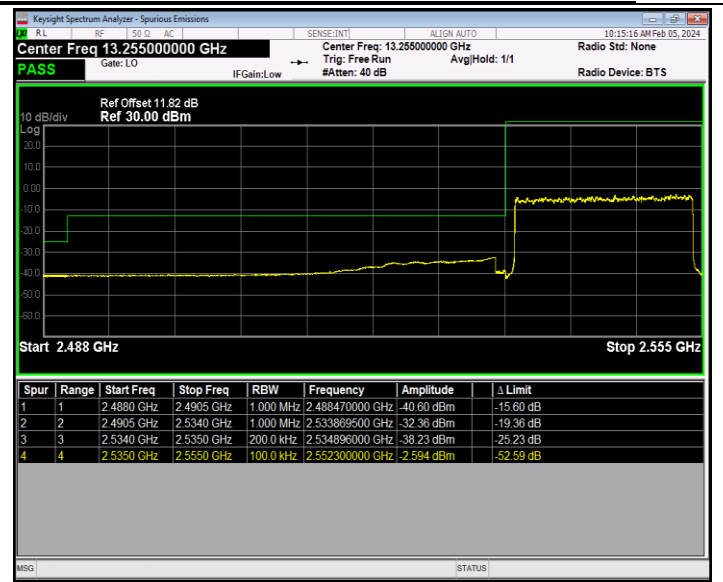

Band41_20MHz_QPSK_40140_1RB#99

Band41_20MHz_QPSK_40140_100RB#0

Band41_20MHz_QPSK_41140_1RB#0

Band41_20MHz_QPSK_41140_1RB#99

Band41_20MHz_QPSK_41140_100RB#0

Band41_20MHz_16QAM_40140_1RB#0

Band41_20MHz_16QAM_40140_1RB#99