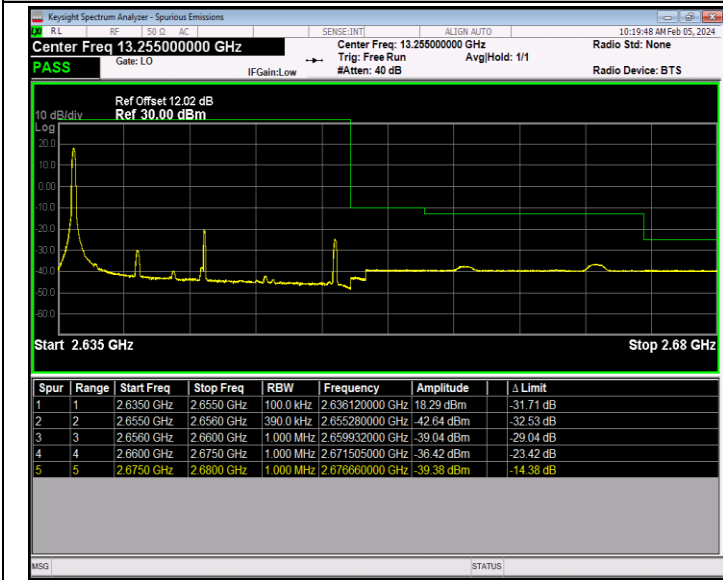

Band41_20MHz_QPSK_40140_1RB#99

Band41_20MHz_QPSK_40140_100RB#0

Band41_20MHz_QPSK_41140_1RB#0

Band41_20MHz_QPSK_41140_1RB#99

Band41_20MHz_QPSK_41140_100RB#0

Band41_20MHz_16QAM_40140_1RB#0

Band41_20MHz_16QAM_40140_1RB#99