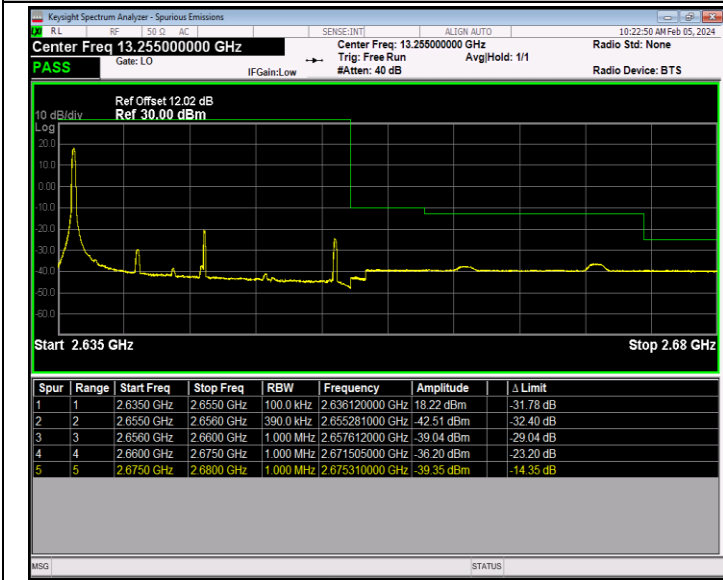

Band41_20MHz_16QAM_41140_1RB#0