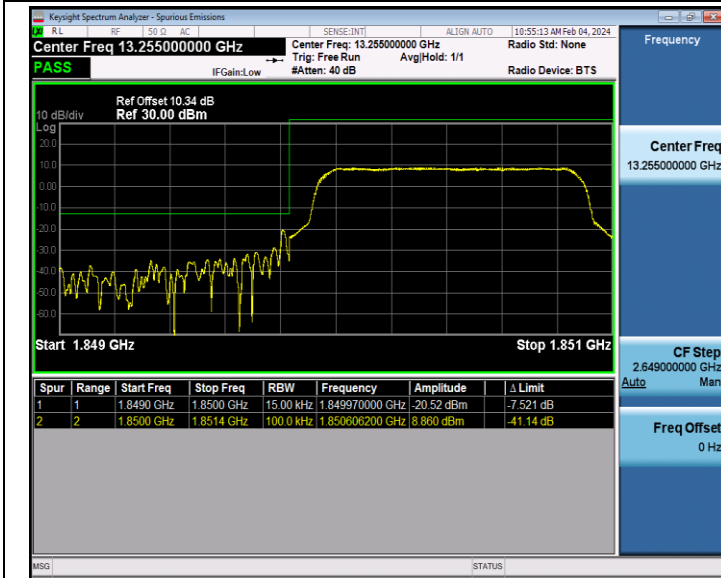

Band2_1.4MHz_QPSK_18607_6RB#0