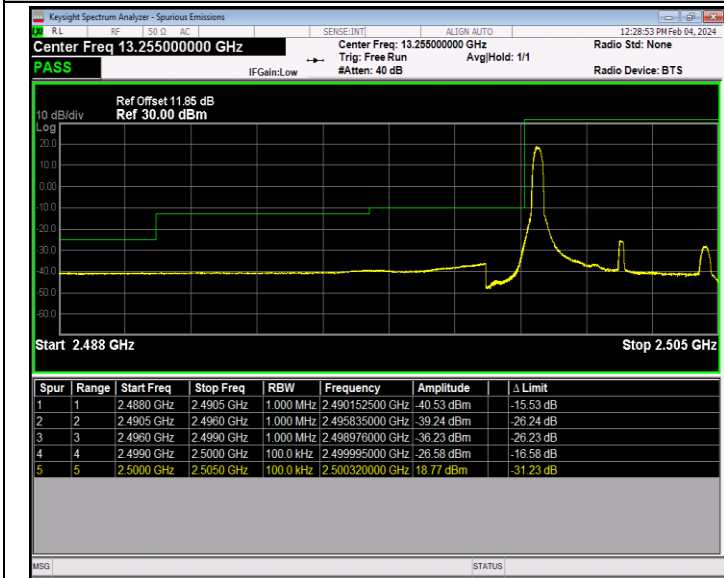

Band2\_20MHz\_64QAM\_18700\_1RB#99

Band2\_20MHz\_64QAM\_18700\_100RB#0

Band2\_20MHz\_64QAM\_19100\_1RB#0

Band2\_20MHz\_64QAM\_19100\_1RB#99

Band2\_20MHz\_64QAM\_19100\_100RB#0

Band7\_5MHz\_QPSK\_20775\_1RB#0