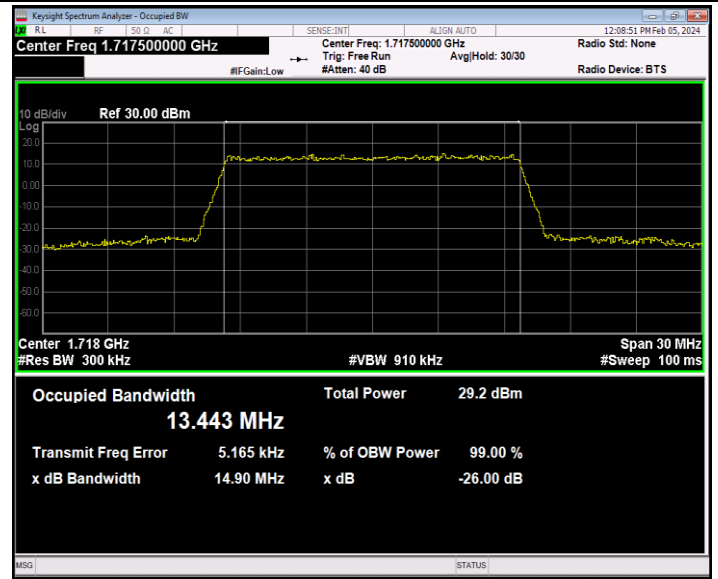

Band66-15MHz-QPSK-132322-75RB#0-PASS

Band66-15MHz-QPSK-132597-75RB#0-PASS

Band66-15MHz-16QAM-132047-75RB#0-PASS

Band66-15MHz-16QAM-132322-75RB#0-PASS

Band66-15MHz-16QAM-132597-75RB#0-PASS

Band66-15MHz-64QAM-132047-75RB#0-PASS