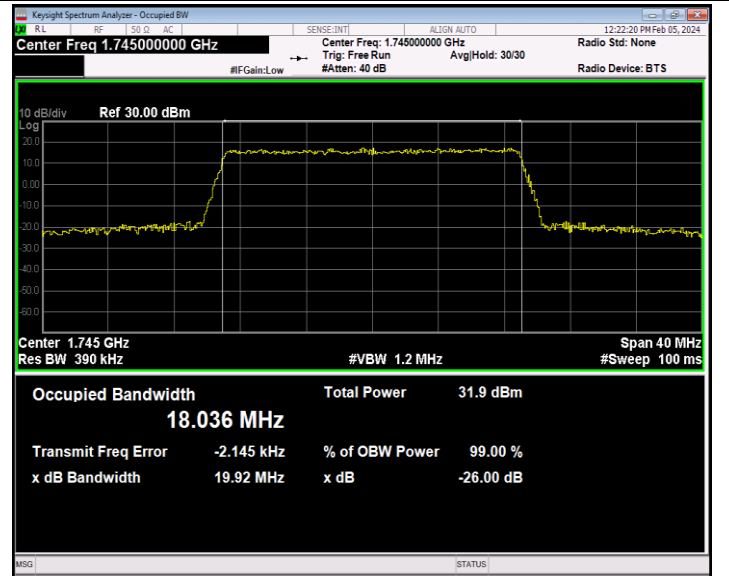

Band66-20MHz-QPSK-132322-100RB#0-PASS