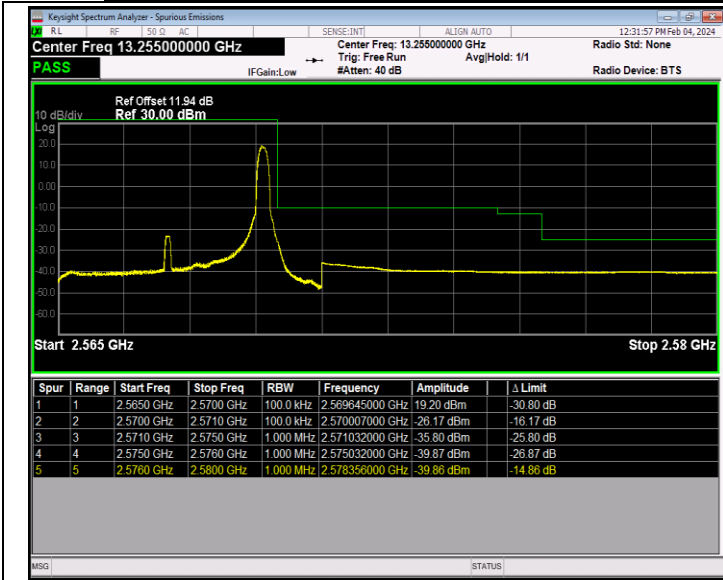

Band7_5MHz_QPSK_21425_1RB#24