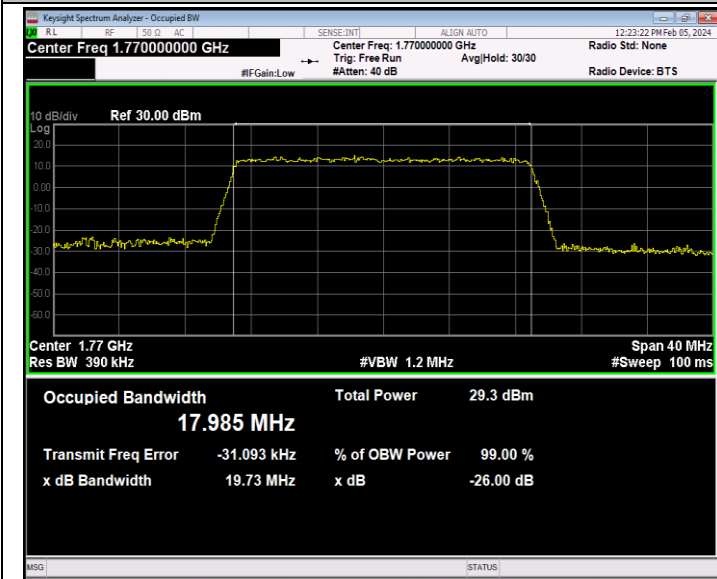

Band66-20MHz-16QAM-132322-100RB#0-PASS

Band66-20MHz-16QAM-132572-100RB#0-PASS

Band66-20MHz-64QAM-132072-100RB#0-PASS

Band66-20MHz-64QAM-132322-100RB#0-PASS

Band66-20MHz-64QAM-132572-100RB#0-PASS