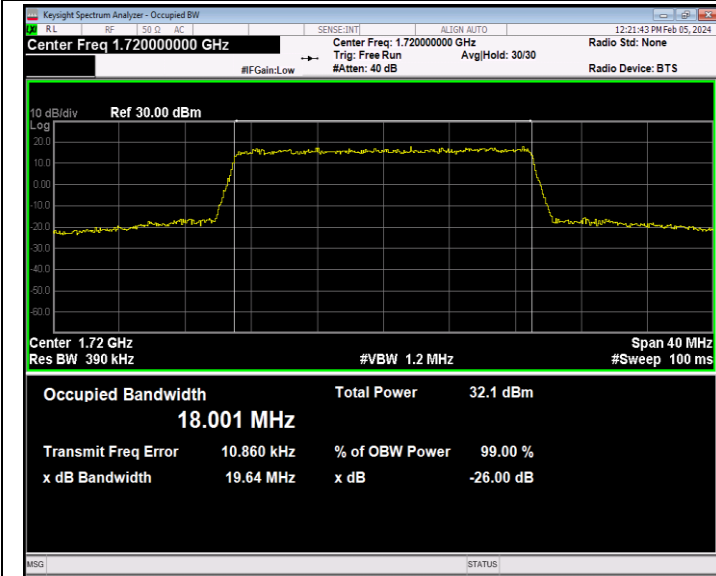

Band66-20MHz-QPSK-132072-100RB#0-PASS