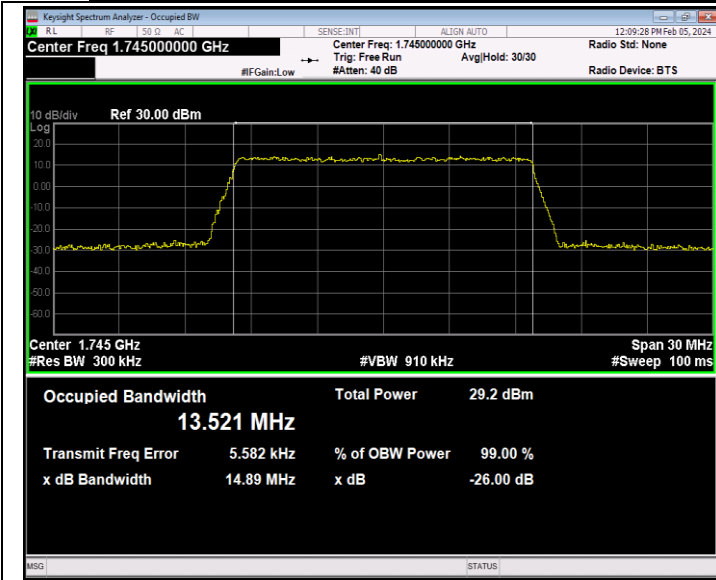

Band66-15MHz-QPSK-132322-75RB#0-PASS

Band66-15MHz-QPSK-132597-75RB#0-PASS

Band66-15MHz-16QAM-132047-75RB#0-PASS

Band66-15MHz-16QAM-132322-75RB#0-PASS

Band66-15MHz-16QAM-132597-75RB#0-PASS

Band66-15MHz-64QAM-132047-75RB#0-PASS