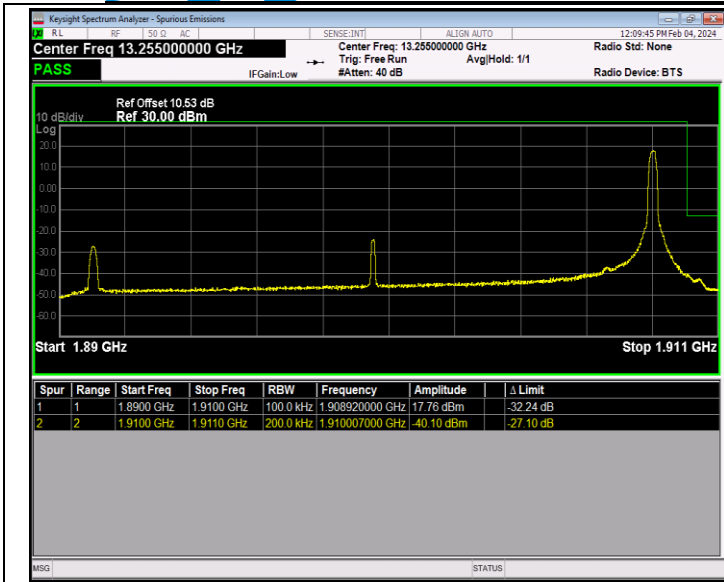

Band2\_20MHz\_64QAM\_18700\_1RB#99

Band2\_20MHz\_64QAM\_18700\_100RB#0

Band2\_20MHz\_64QAM\_19100\_1RB#0

Band2\_20MHz\_64QAM\_19100\_1RB#99

Band2\_20MHz\_64QAM\_19100\_100RB#0

Band7\_5MHz\_QPSK\_20775\_1RB#0