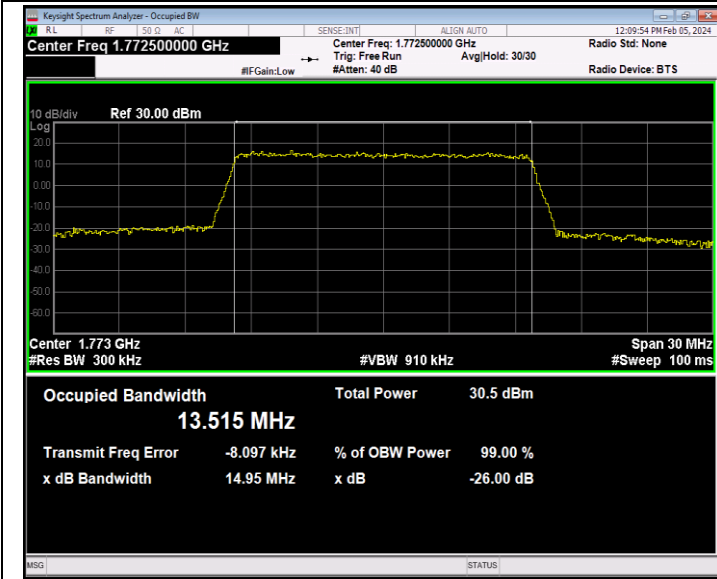

Band66-15MHz-QPSK-132322-75RB#0-PASS

Band66-15MHz-QPSK-132597-75RB#0-PASS

Band66-15MHz-16QAM-132047-75RB#0-PASS

Band66-15MHz-16QAM-132322-75RB#0-PASS

Band66-15MHz-16QAM-132597-75RB#0-PASS

Band66-15MHz-64QAM-132047-75RB#0-PASS