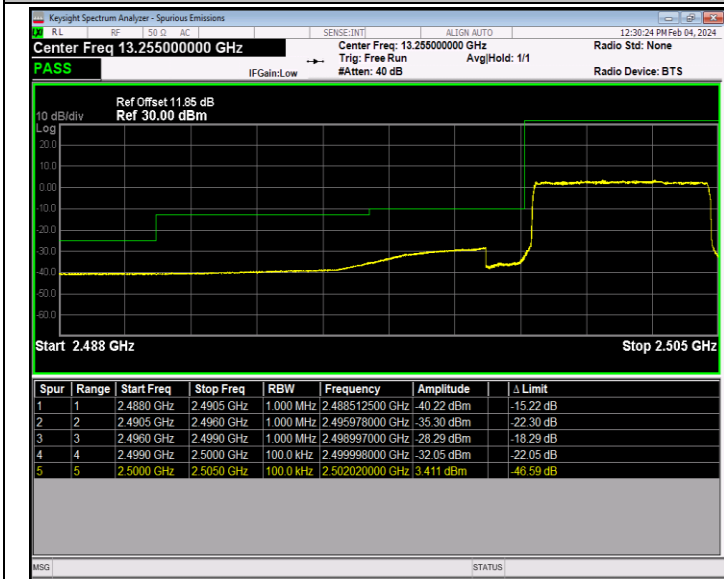

Band7_5MHz_QPSK_20775_25RB#0