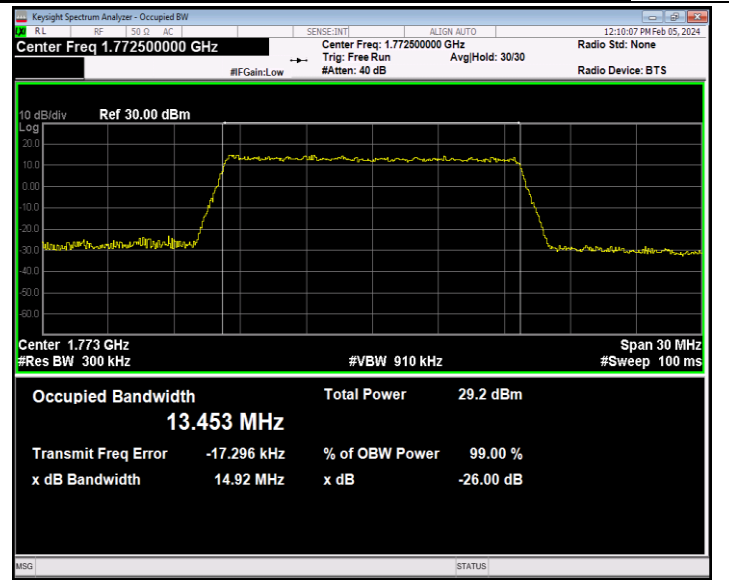

Band66-15MHz-64QAM-132597-75RB#0-PASS