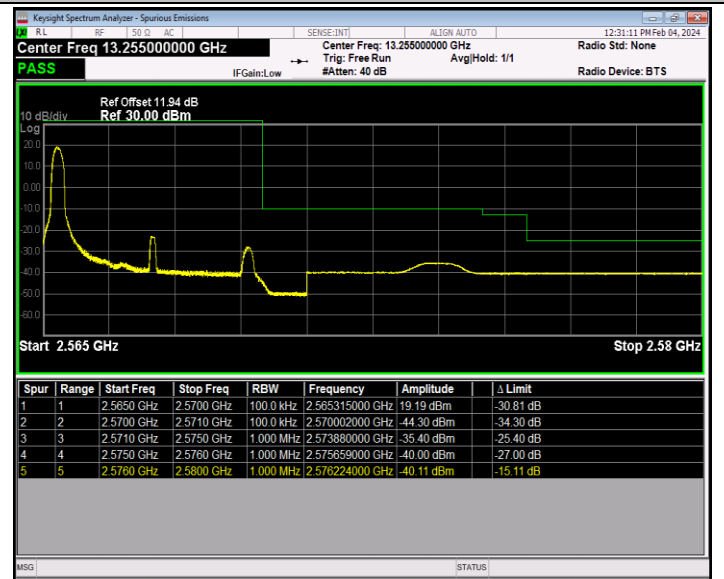

Band7_5MHz_QPSK_21425_1RB#0