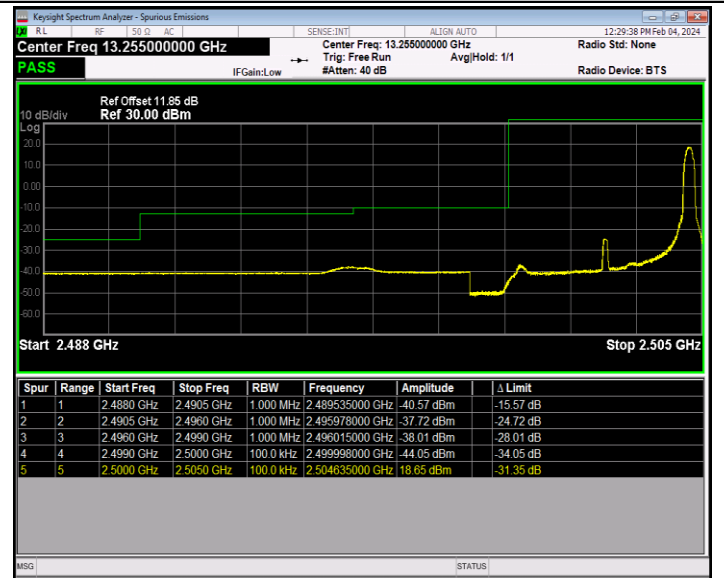

Band2\_20MHz\_64QAM\_18700\_1RB#99

Band2\_20MHz\_64QAM\_18700\_100RB#0

Band2\_20MHz\_64QAM\_19100\_1RB#0

Band2\_20MHz\_64QAM\_19100\_1RB#99

Band2\_20MHz\_64QAM\_19100\_100RB#0

Band7\_5MHz\_QPSK\_20775\_1RB#0