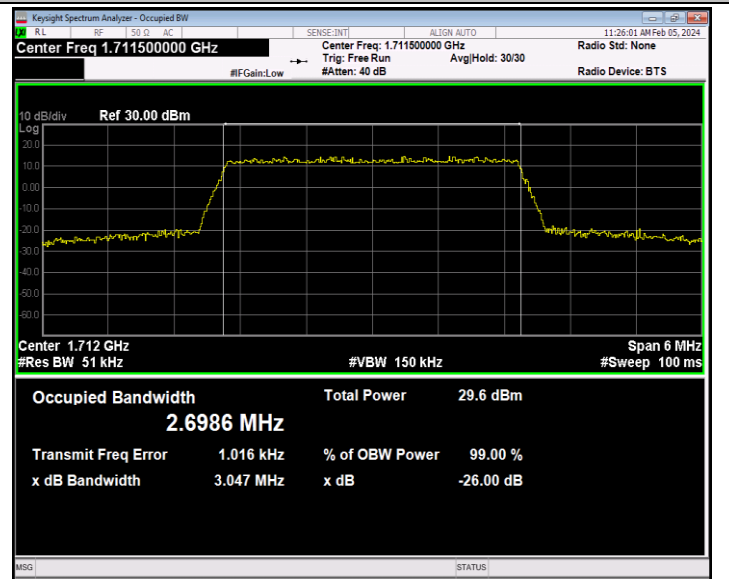

Band66-3MHz-QPSK-132322-15RB#0-PASS

Band66-3MHz-16QAM-131987-15RB#0-PASS