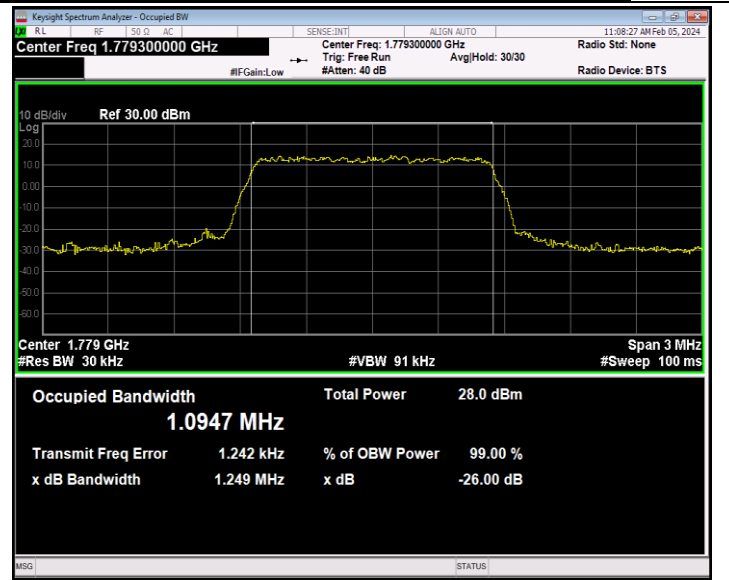

Band66-1.4MHz-16QAM-132322-6RB#0-PASS

Band66-1.4MHz-16QAM-132665-6RB#0-PASS

Band66-1.4MHz-64QAM-131979-6RB#0-PASS

Band66-1.4MHz-64QAM-132322-6RB#0-PASS

Band66-1.4MHz-64QAM-132665-6RB#0-PASS

Band66-3MHz-QPSK-131987-15RB#0-PASS