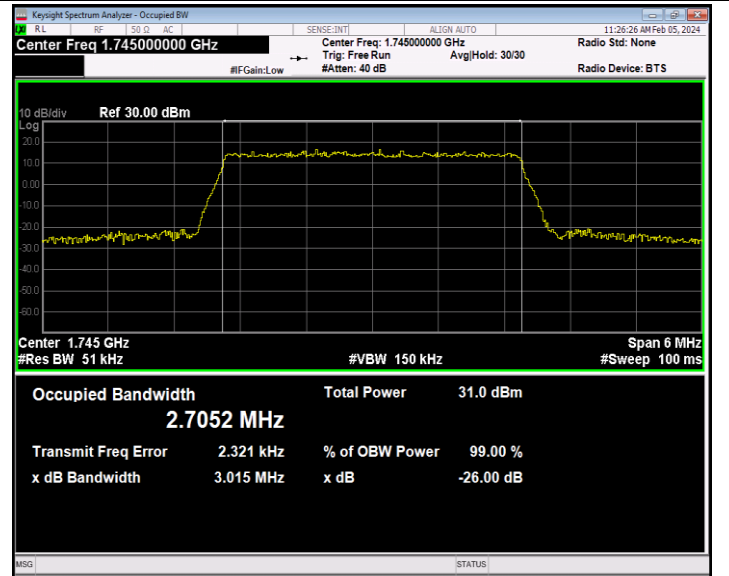

Band66-1.4MHz-16QAM-132322-6RB#0-PASS

Band66-1.4MHz-16QAM-132665-6RB#0-PASS

Band66-1.4MHz-64QAM-131979-6RB#0-PASS

Band66-1.4MHz-64QAM-132322-6RB#0-PASS

Band66-1.4MHz-64QAM-132665-6RB#0-PASS

Band66-3MHz-QPSK-131987-15RB#0-PASS