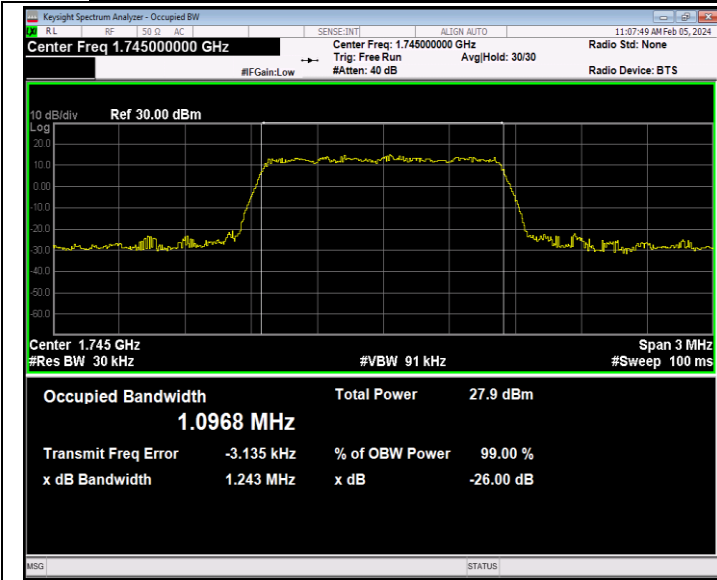

Band66-1.4MHz-16QAM-132665-6RB#0-PASS

Band66-1.4MHz-64QAM-132322-6RB#0-PASS