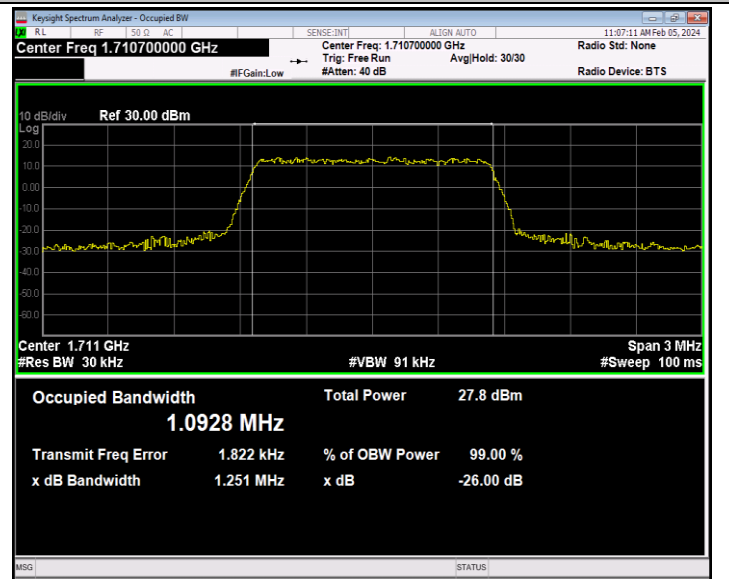

Band66-1.4MHz-16QAM-132322-6RB#0-PASS

Band66-1.4MHz-64QAM-131979-6RB#0-PASS