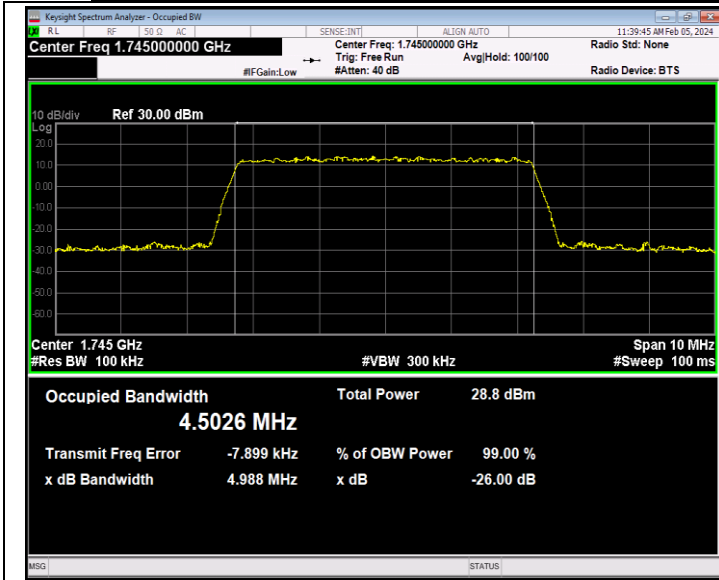

Band66-5MHz-16QAM-132647-25RB#0-PASS

Band66-5MHz-64QAM-132322-25RB#0-PASS