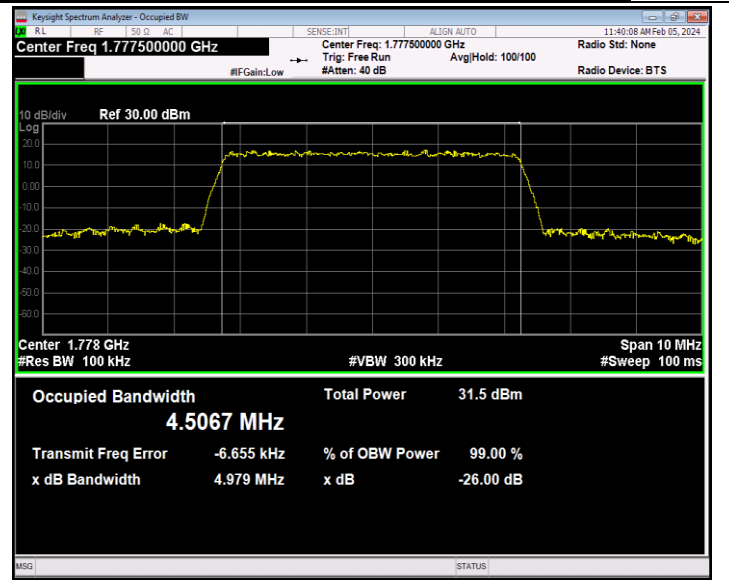

Band66-3MHz-64QAM-132322-15RB#0-PASS

Band66-3MHz-64QAM-132657-15RB#0-PASS

Band66-5MHz-QPSK-131997-25RB#0-PASS

Band66-5MHz-QPSK-132322-25RB#0-PASS

Band66-5MHz-QPSK-132647-25RB#0-PASS

Band66-5MHz-16QAM-131997-25RB#0-PASS