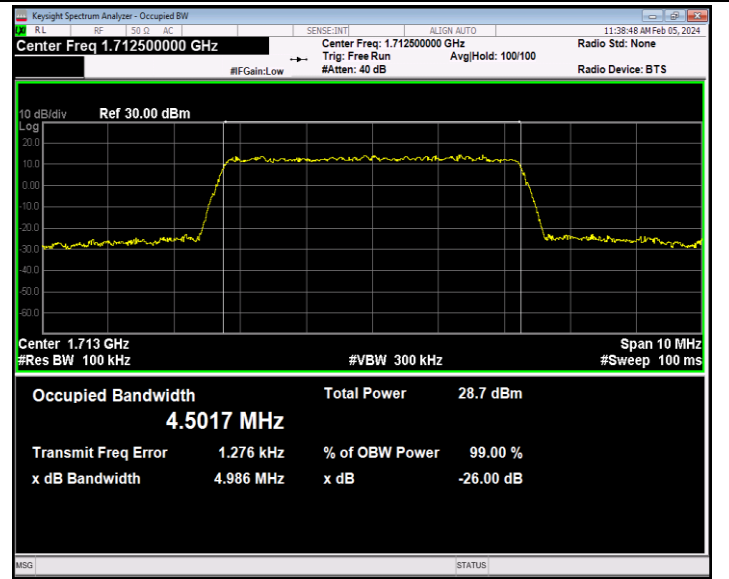

Band66-5MHz-16QAM-132322-25RB#0-PASS

Band66-5MHz-64QAM-131997-25RB#0-PASS