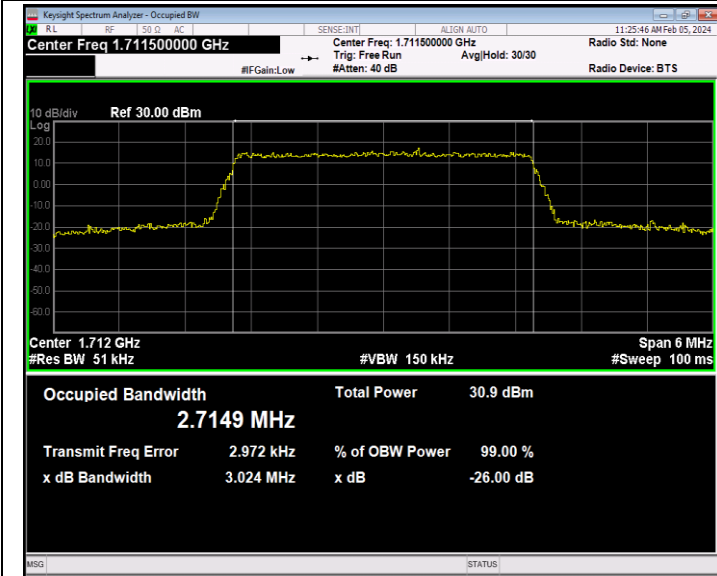

Band66-1.4MHz-16QAM-132322-6RB#0-PASS

Band66-1.4MHz-16QAM-132665-6RB#0-PASS

Band66-1.4MHz-64QAM-131979-6RB#0-PASS

Band66-1.4MHz-64QAM-132322-6RB#0-PASS

Band66-1.4MHz-64QAM-132665-6RB#0-PASS

Band66-3MHz-QPSK-131987-15RB#0-PASS