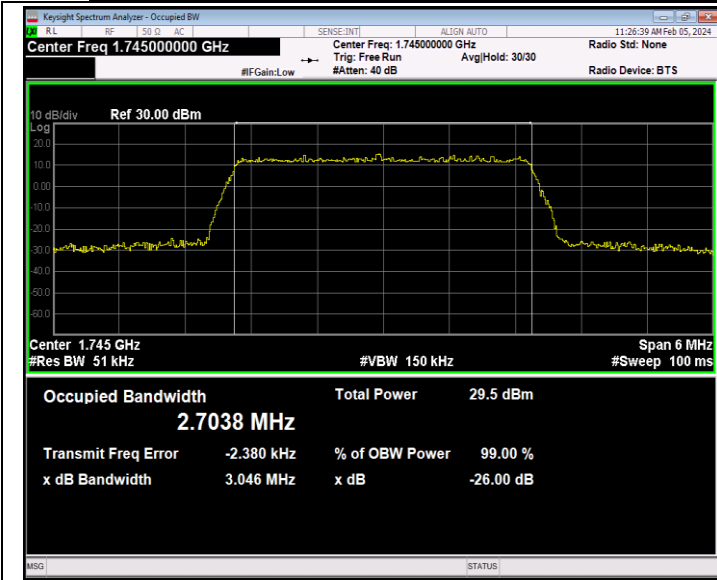

Band66-3MHz-QPSK-132657-15RB#0-PASS

Band66-3MHz-16QAM-132322-15RB#0-PASS