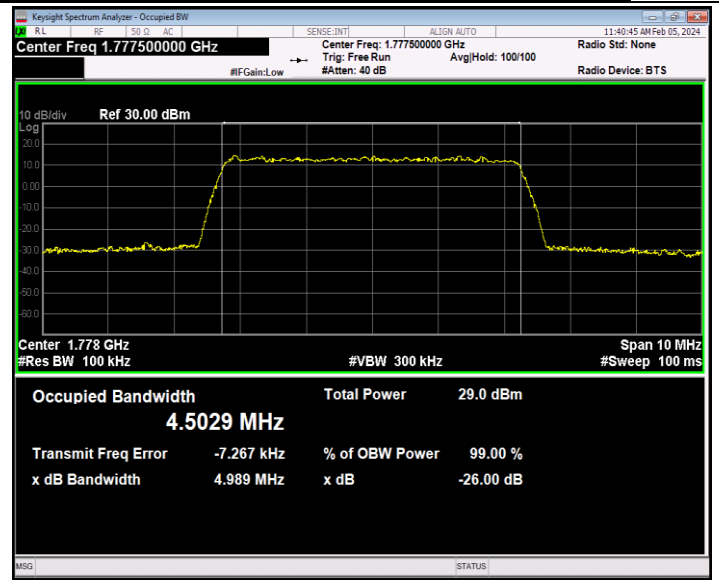

Band66-5MHz-16QAM-132322-25RB#0-PASS

Band66-5MHz-16QAM-132647-25RB#0-PASS

Band66-5MHz-64QAM-131997-25RB#0-PASS

Band66-5MHz-64QAM-132322-25RB#0-PASS

Band66-5MHz-64QAM-132647-25RB#0-PASS

Band66-10MHz-QPSK-132022-50RB#0-PASS