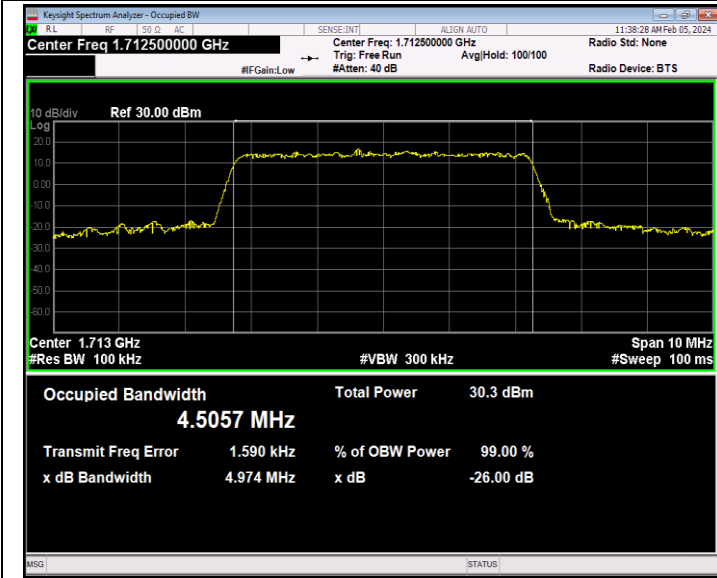

Band66-3MHz-64QAM-132322-15RB#0-PASS

Band66-3MHz-64QAM-132657-15RB#0-PASS

Band66-5MHz-QPSK-131997-25RB#0-PASS

Band66-5MHz-QPSK-132322-25RB#0-PASS

Band66-5MHz-QPSK-132647-25RB#0-PASS

Band66-5MHz-16QAM-131997-25RB#0-PASS