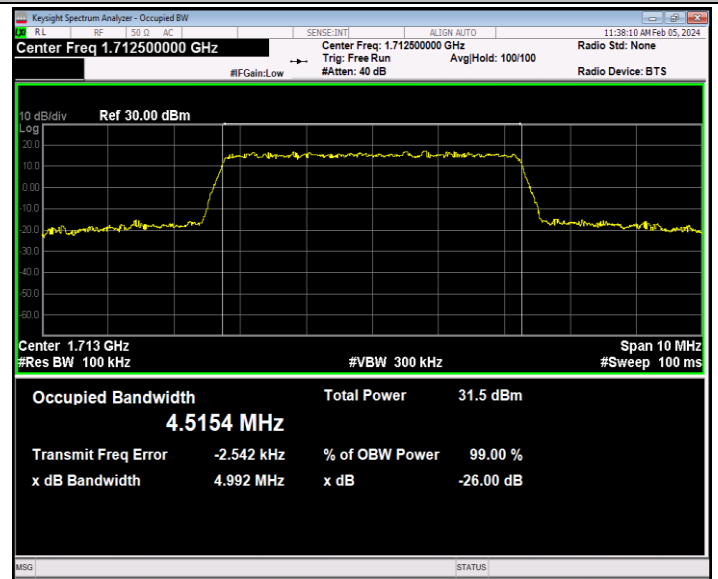

Band66-3MHz-64QAM-132322-15RB#0-PASS

Band66-5MHz-QPSK-131997-25RB#0-PASS