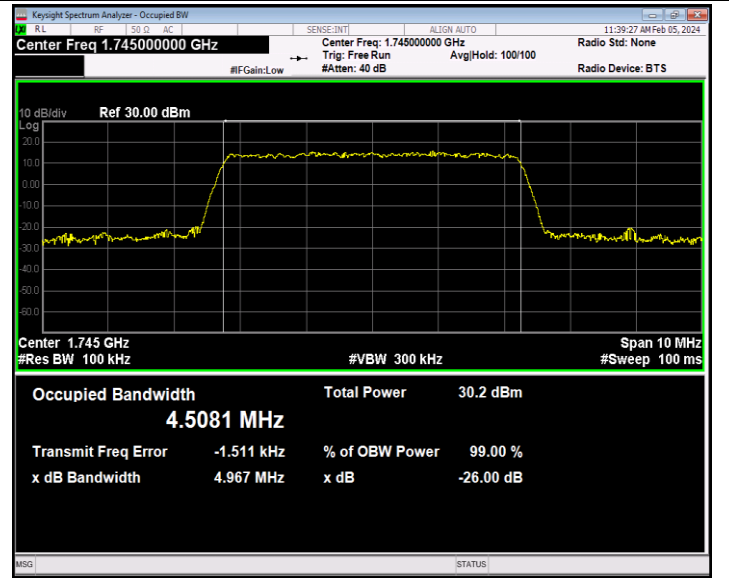

Band66-3MHz-64QAM-132322-15RB#0-PASS

Band66-3MHz-64QAM-132657-15RB#0-PASS

Band66-5MHz-QPSK-131997-25RB#0-PASS

Band66-5MHz-QPSK-132322-25RB#0-PASS

Band66-5MHz-QPSK-132647-25RB#0-PASS

Band66-5MHz-16QAM-131997-25RB#0-PASS