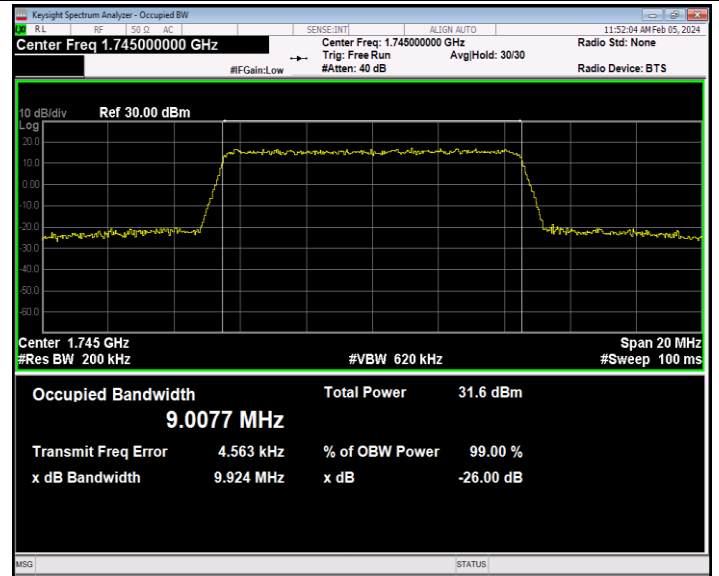

Band66-5MHz-16QAM-132322-25RB#0-PASS

Band66-5MHz-16QAM-132647-25RB#0-PASS

Band66-5MHz-64QAM-131997-25RB#0-PASS

Band66-5MHz-64QAM-132322-25RB#0-PASS

Band66-5MHz-64QAM-132647-25RB#0-PASS

Band66-10MHz-QPSK-132022-50RB#0-PASS