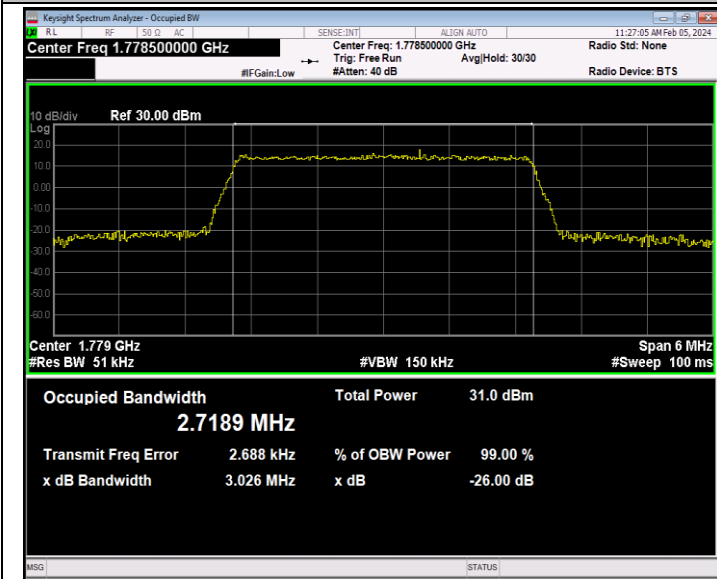

Band66-3MHz-QPSK-131987-15RB#0-PASS

Band66-3MHz-QPSK-132657-15RB#0-PASS