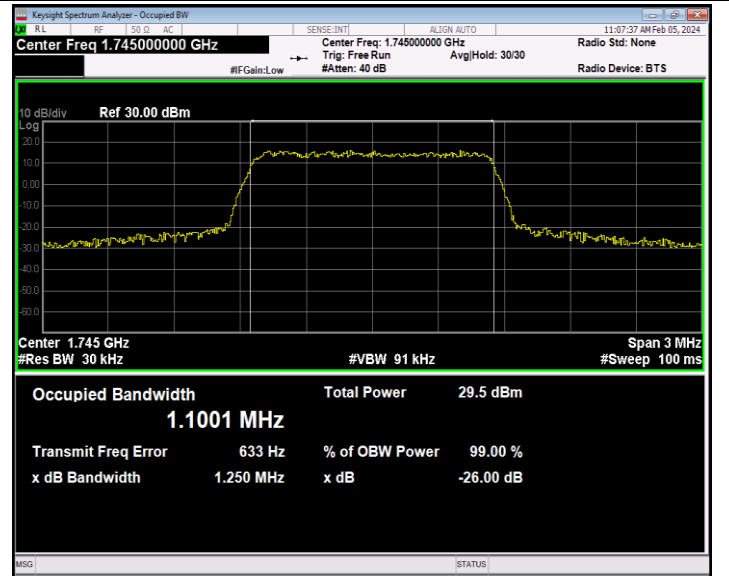

41(2535-2655)-20MHz-64QAM-40640-100RB#0-PASS

41(2535-2655)-20MHz-64QAM-41140-100RB#0-PASS

Band66-1.4MHz-QPSK-131979-6RB#0-PASS

Band66-1.4MHz-QPSK-132322-6RB#0-PASS

Band66-1.4MHz-QPSK-132665-6RB#0-PASS

Band66-1.4MHz-16QAM-131979-6RB#0-PASS