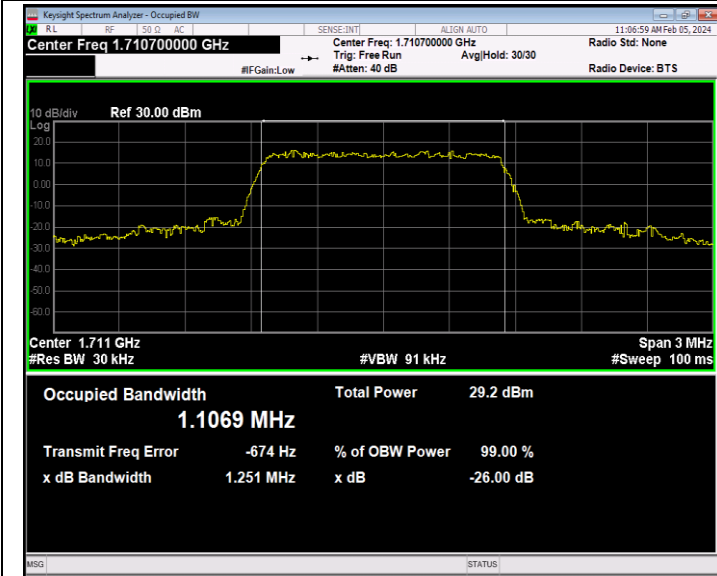

41(2535-2655)-20MHz-64QAM-40640-100RB#0-PASS

41(2535-2655)-20MHz-64QAM-41140-100RB#0-PASS

Band66-1.4MHz-QPSK-131979-6RB#0-PASS

Band66-1.4MHz-QPSK-132322-6RB#0-PASS

Band66-1.4MHz-QPSK-132665-6RB#0-PASS

Band66-1.4MHz-16QAM-131979-6RB#0-PASS