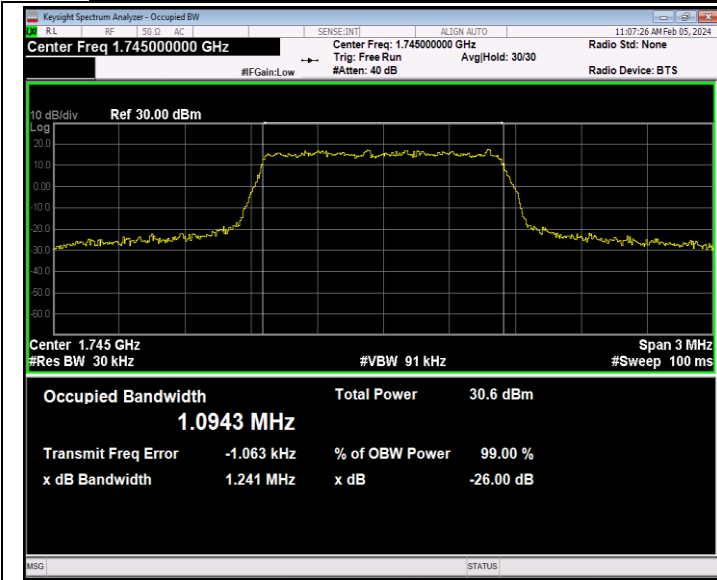

41(2535-2655)-20MHz-64QAM-40640-100RB#0-PASS

41(2535-2655)-20MHz-64QAM-41140-100RB#0-PASS

Band66-1.4MHz-QPSK-131979-6RB#0-PASS

Band66-1.4MHz-QPSK-132322-6RB#0-PASS

Band66-1.4MHz-QPSK-132665-6RB#0-PASS

Band66-1.4MHz-16QAM-131979-6RB#0-PASS