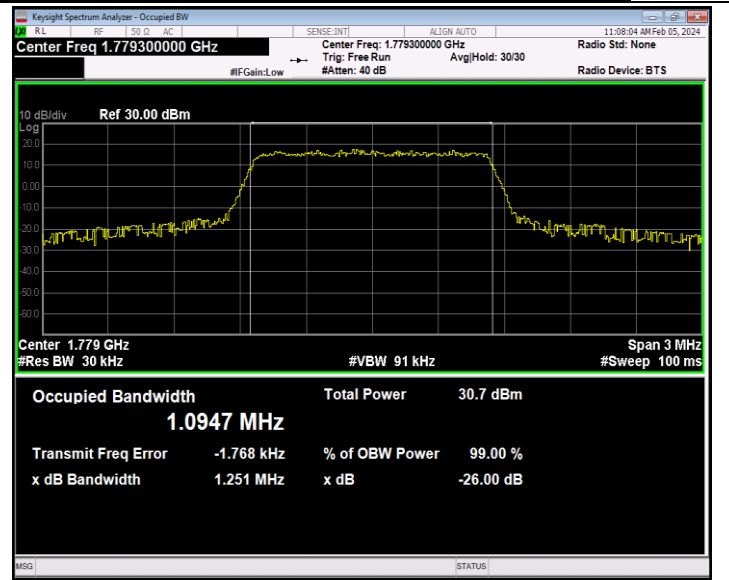

41(2535-2655)-20MHz-64QAM-40640-100RB#0-PASS

41(2535-2655)-20MHz-64QAM-41140-100RB#0-PASS

Band66-1.4MHz-QPSK-131979-6RB#0-PASS

Band66-1.4MHz-QPSK-132322-6RB#0-PASS

Band66-1.4MHz-QPSK-132665-6RB#0-PASS

Band66-1.4MHz-16QAM-131979-6RB#0-PASS