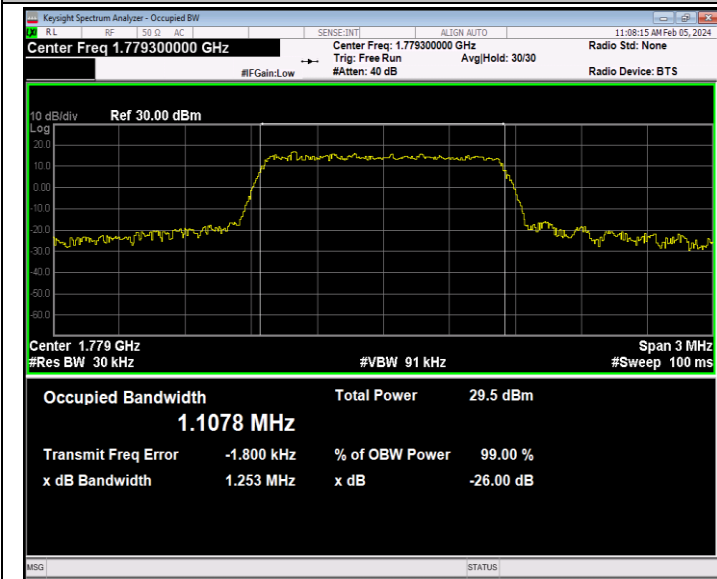

Band66-1.4MHz-16QAM-131979-6RB#0-PASS

Band66-1.4MHz-16QAM-132665-6RB#0-PASS