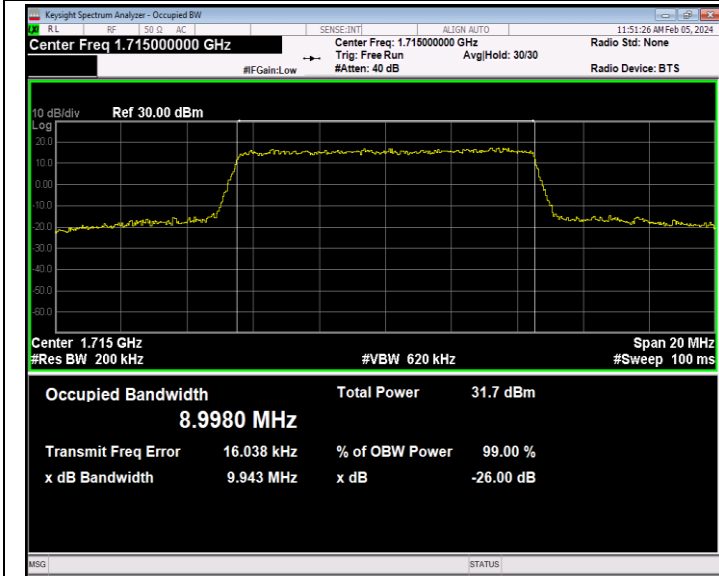

Band66-5MHz-16QAM-132322-25RB#0-PASS

Band66-5MHz-16QAM-132647-25RB#0-PASS

Band66-5MHz-64QAM-131997-25RB#0-PASS

Band66-5MHz-64QAM-132322-25RB#0-PASS

Band66-5MHz-64QAM-132647-25RB#0-PASS

Band66-10MHz-QPSK-132022-50RB#0-PASS