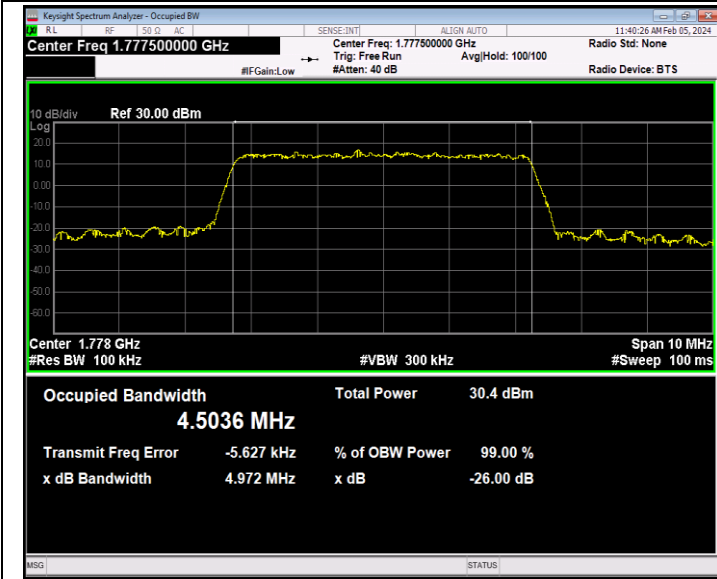

Band66-5MHz-16QAM-131997-25RB#0-PASS

Band66-5MHz-16QAM-132647-25RB#0-PASS