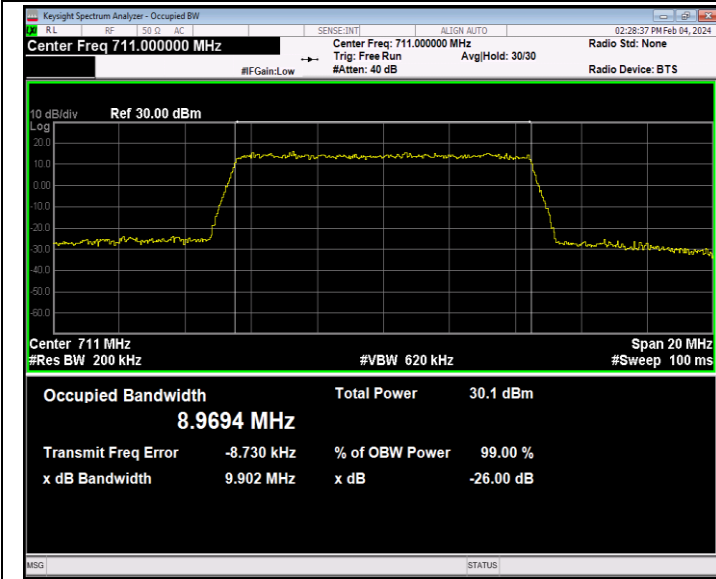

Band12-10MHz-QPSK-23095-50RB#0-PASS

Band12-10MHz-QPSK-23130-50RB#0-PASS

Band12-10MHz-16QAM-23060-50RB#0-PASS

Band12-10MHz-16QAM-23095-50RB#0-PASS

Band12-10MHz-16QAM-23130-50RB#0-PASS

Band12-10MHz-64QAM-23060-50RB#0-PASS