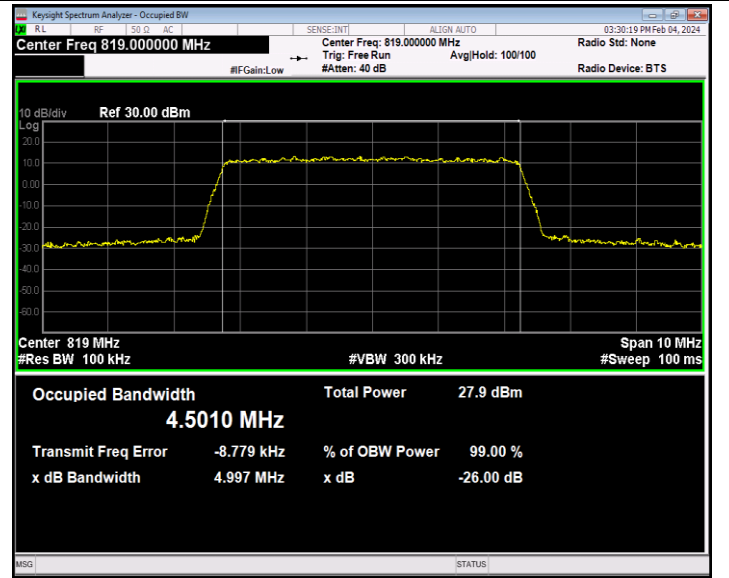

26(814-824)-5MHz-16QAM-26715-25RB#0-PASS

26(814-824)-5MHz-16QAM-26740-25RB#0-PASS

26(814-824)-5MHz-16QAM-26765-25RB#0-PASS

26(814-824)-5MHz-64QAM-26715-25RB#0-PASS

26(814-824)-5MHz-64QAM-26740-25RB#0-PASS