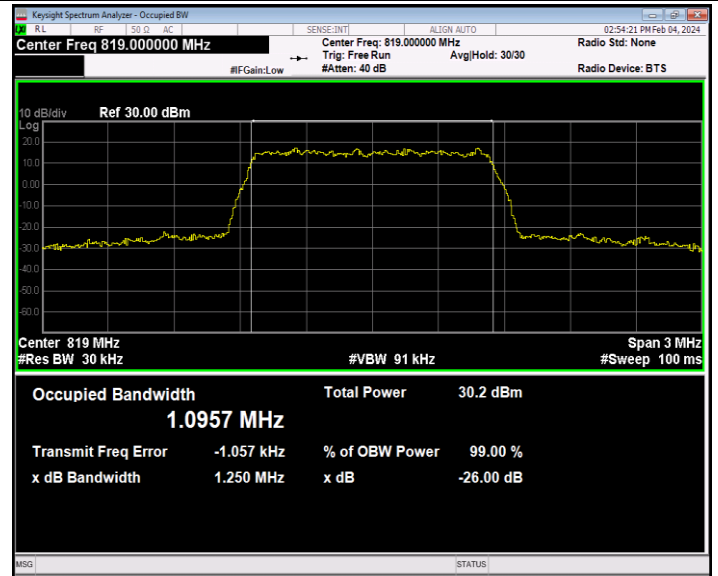

Band12-10MHz-64QAM-23130-50RB#0-PASS

26(814-824)-1.4MHz-QPSK-26740-6RB#0-PASS