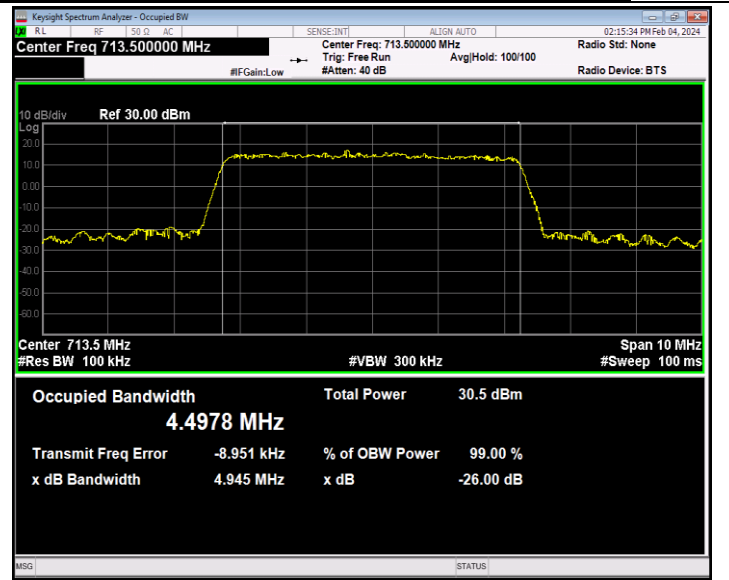

Band12-5MHz-16QAM-23095-25RB#0-PASS

Band12-5MHz-16QAM-23155-25RB#0-PASS

Band12-5MHz-64QAM-23035-25RB#0-PASS

Band12-5MHz-64QAM-23095-25RB#0-PASS

Band12-5MHz-64QAM-23155-25RB#0-PASS

Band12-10MHz-QPSK-23060-50RB#0-PASS