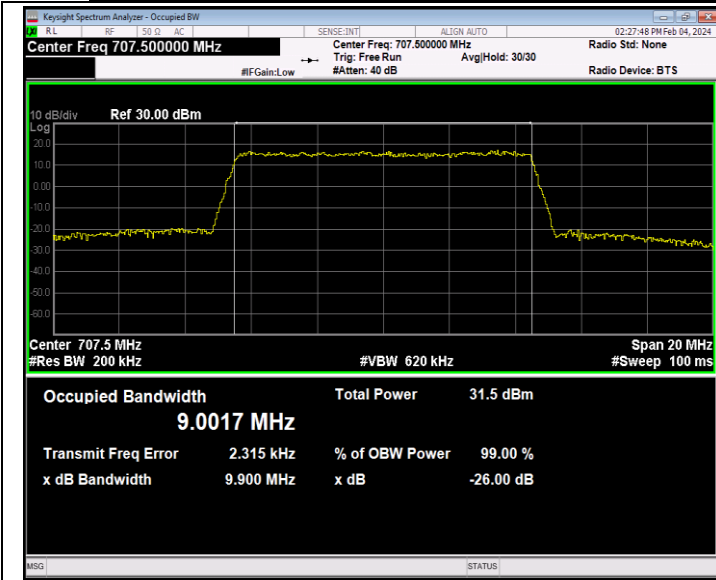

Band12-5MHz-16QAM-23095-25RB#0-PASS

Band12-5MHz-16QAM-23155-25RB#0-PASS

Band12-5MHz-64QAM-23035-25RB#0-PASS

Band12-5MHz-64QAM-23095-25RB#0-PASS

Band12-5MHz-64QAM-23155-25RB#0-PASS

Band12-10MHz-QPSK-23060-50RB#0-PASS