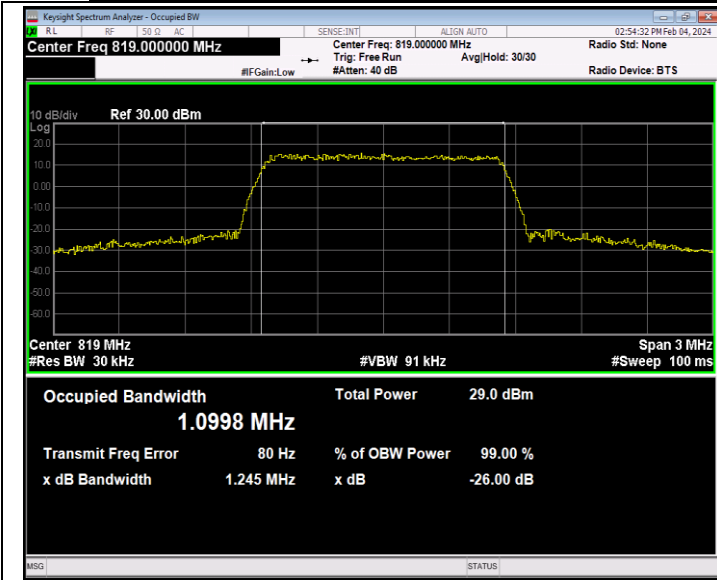

Band12-10MHz-64QAM-23095-50RB#0-PASS

Band12-10MHz-64QAM-23130-50RB#0-PASS

26(814-824)-1.4MHz-QPSK-26697-6RB#0-PASS

26(814-824)-1.4MHz-QPSK-26740-6RB#0-PASS

26(814-824)-1.4MHz-QPSK-26783-6RB#0-PASS

26(814-824)-1.4MHz-16QAM-26697-6RB#0-PASS