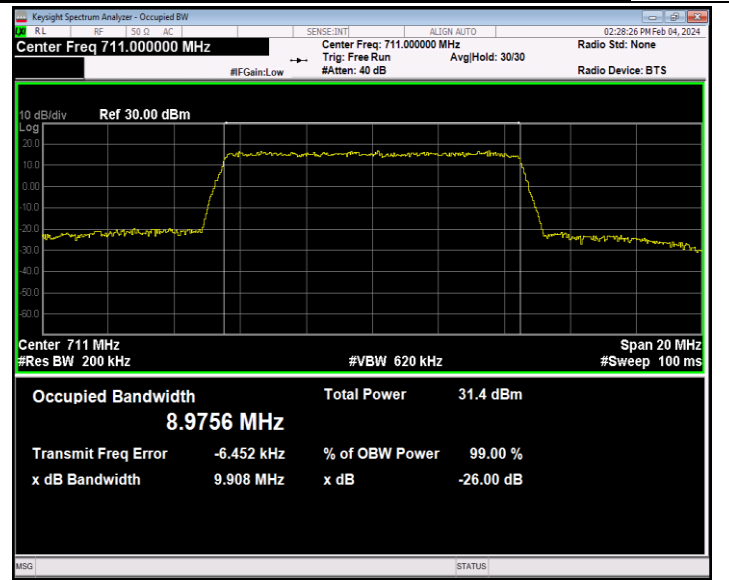

Band12-10MHz-QPSK-23060-50RB#0-PASS

Band12-10MHz-QPSK-23130-50RB#0-PASS