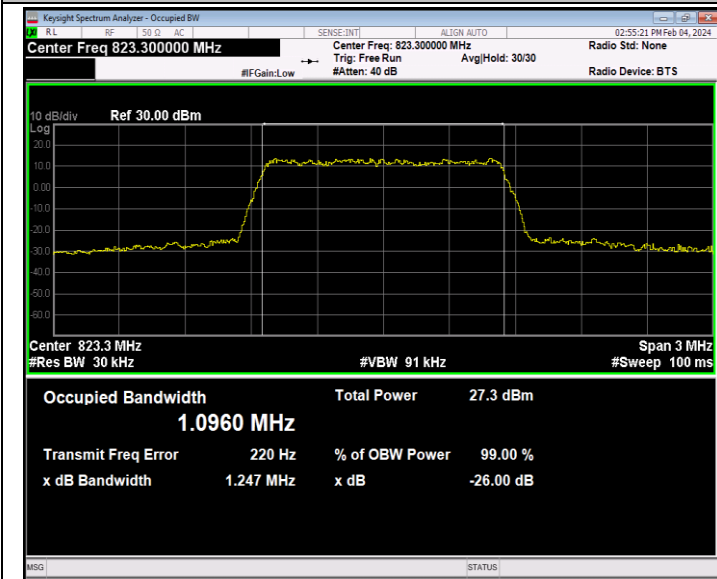

26(814-824)-1.4MHz-16QAM-26740-6RB#0-PASS

26(814-824)-1.4MHz-16QAM-26783-6RB#0-PASS

26(814-824)-1.4MHz-64QAM-26697-6RB#0-PASS

26(814-824)-1.4MHz-64QAM-26740-6RB#0-PASS

26(814-824)-1.4MHz-64QAM-26783-6RB#0-PASS