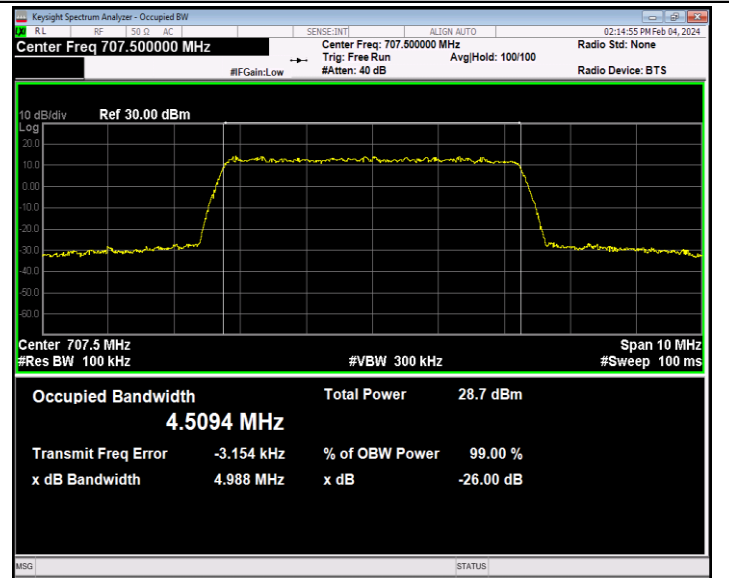

Band12-5MHz-16QAM-23095-25RB#0-PASS

Band12-5MHz-16QAM-23155-25RB#0-PASS

Band12-5MHz-64QAM-23035-25RB#0-PASS

Band12-5MHz-64QAM-23095-25RB#0-PASS

Band12-5MHz-64QAM-23155-25RB#0-PASS

Band12-10MHz-QPSK-23060-50RB#0-PASS