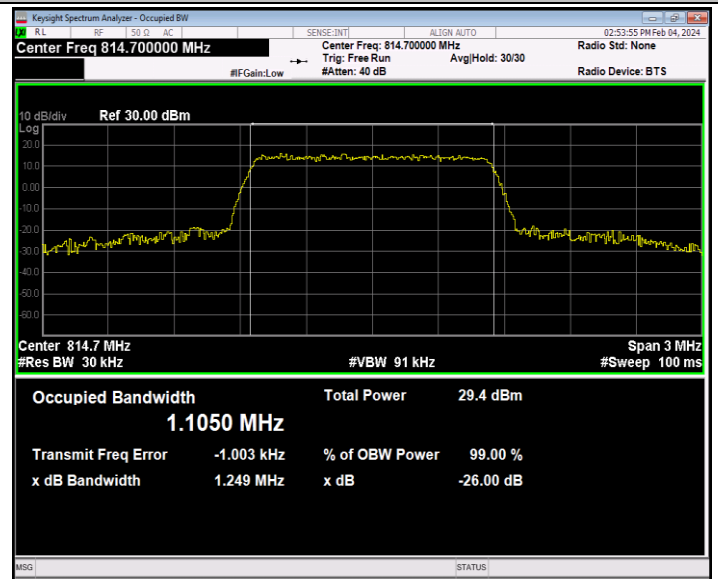

Band12-10MHz-64QAM-23095-50RB#0-PASS

Band12-10MHz-64QAM-23130-50RB#0-PASS

26(814-824)-1.4MHz-QPSK-26697-6RB#0-PASS

26(814-824)-1.4MHz-QPSK-26740-6RB#0-PASS

26(814-824)-1.4MHz-QPSK-26783-6RB#0-PASS

26(814-824)-1.4MHz-16QAM-26697-6RB#0-PASS