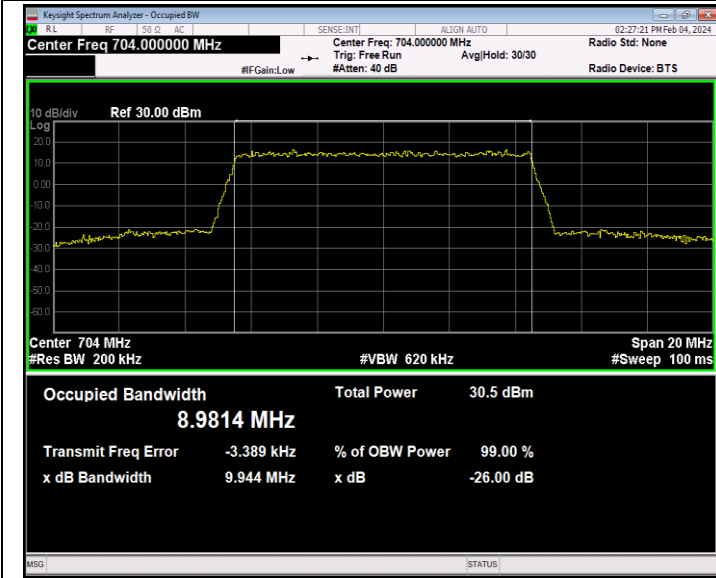

Band12-10MHz-QPSK-23095-50RB#0-PASS

Band12-10MHz-16QAM-23060-50RB#0-PASS