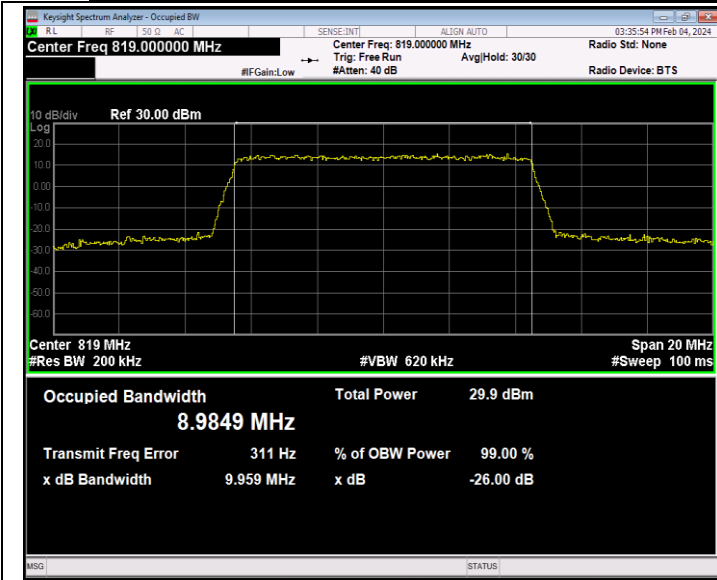

26(814-824)-5MHz-64QAM-26765-25RB#0-PASS

26(814-824)-10MHz-16QAM-26740-50RB#0-PASS