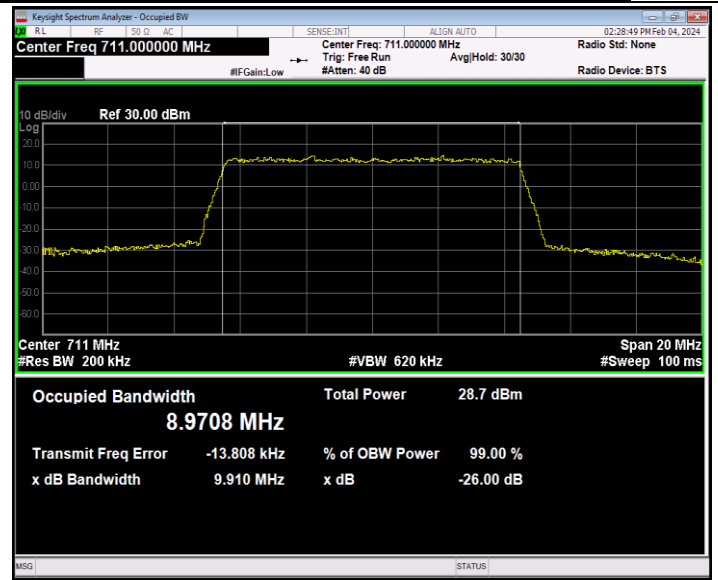

Band12-10MHz-64QAM-23060-50RB#0-PASS

Band12-10MHz-64QAM-23130-50RB#0-PASS