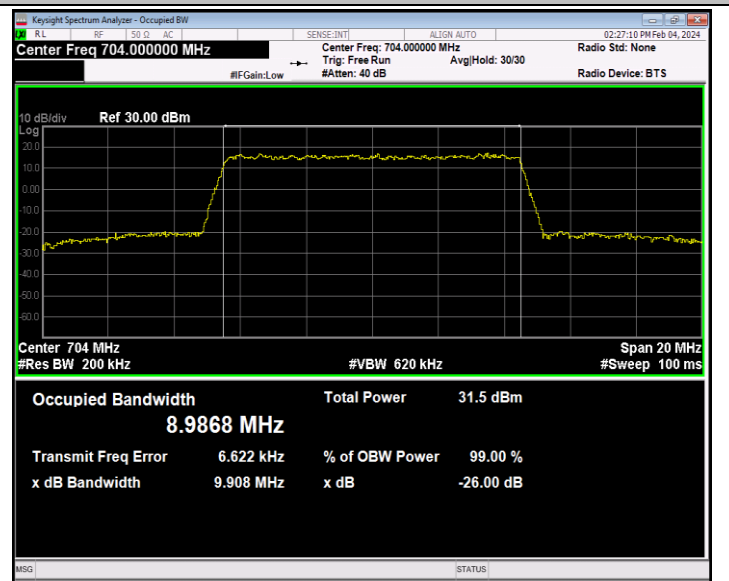

Band12-5MHz-16QAM-23095-25RB#0-PASS

Band12-5MHz-16QAM-23155-25RB#0-PASS

Band12-5MHz-64QAM-23035-25RB#0-PASS

Band12-5MHz-64QAM-23095-25RB#0-PASS

Band12-5MHz-64QAM-23155-25RB#0-PASS

Band12-10MHz-QPSK-23060-50RB#0-PASS