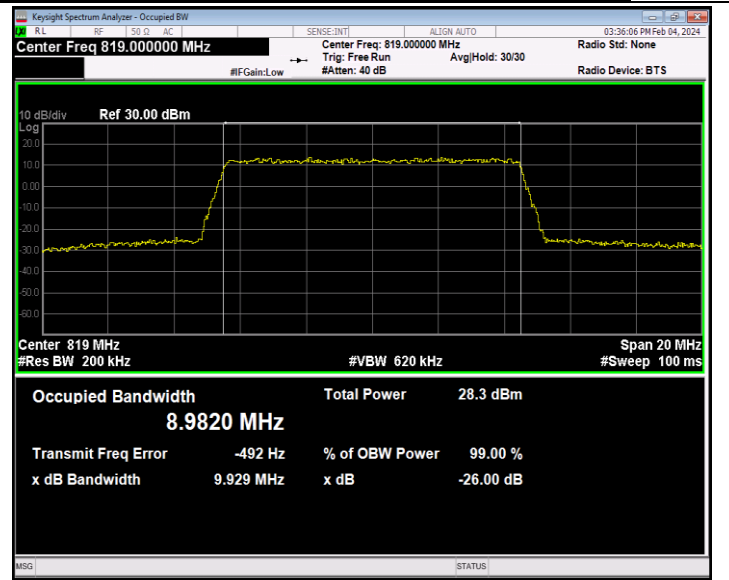

26(814-824)-10MHz-QPSK-26740-50RB#0-PASS

26(814-824)-10MHz-64QAM-26740-50RB#0-PASS