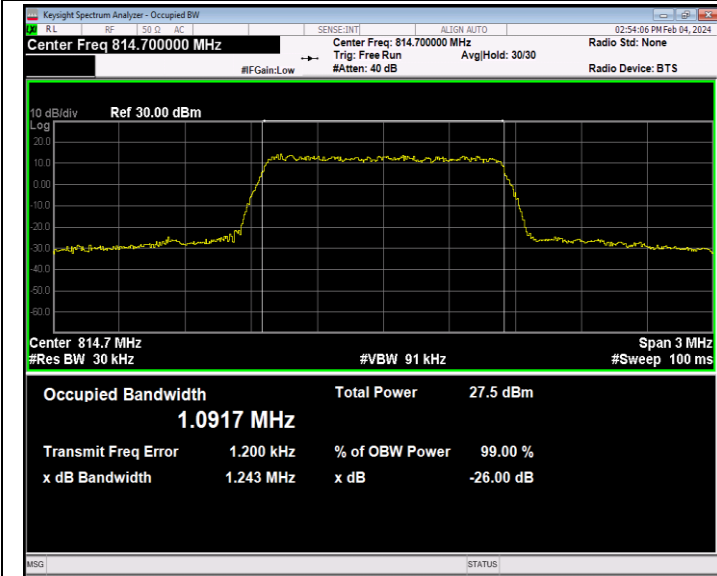

26(814-824)-1.4MHz-16QAM-26740-6RB#0-PASS

26(814-824)-1.4MHz-64QAM-26697-6RB#0-PASS