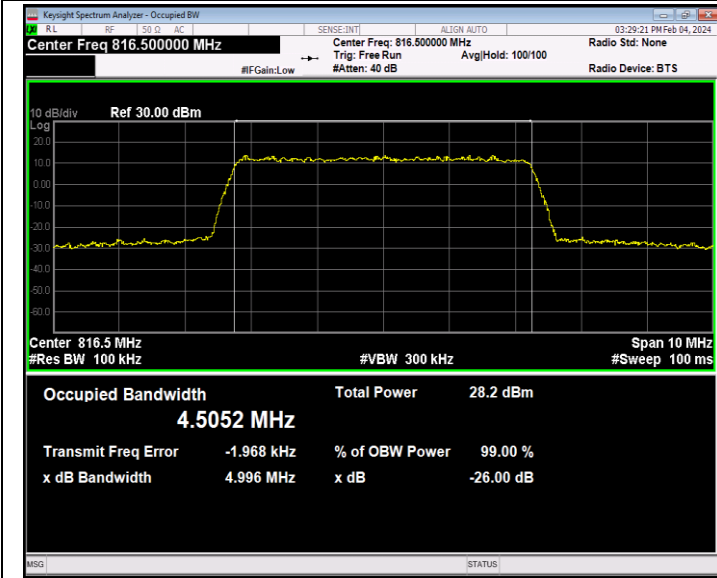

26(814-824)-5MHz-16QAM-26740-25RB#0-PASS

26(814-824)-5MHz-64QAM-26715-25RB#0-PASS