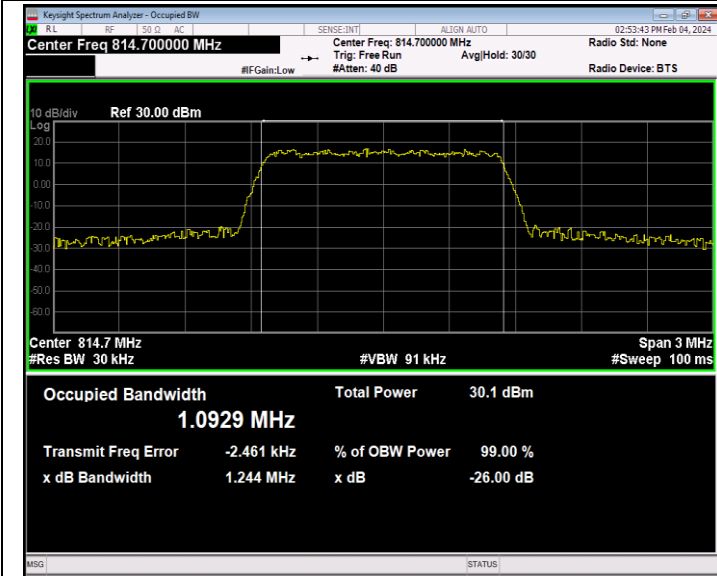

Band12-10MHz-64QAM-23095-50RB#0-PASS

26(814-824)-1.4MHz-QPSK-26697-6RB#0-PASS