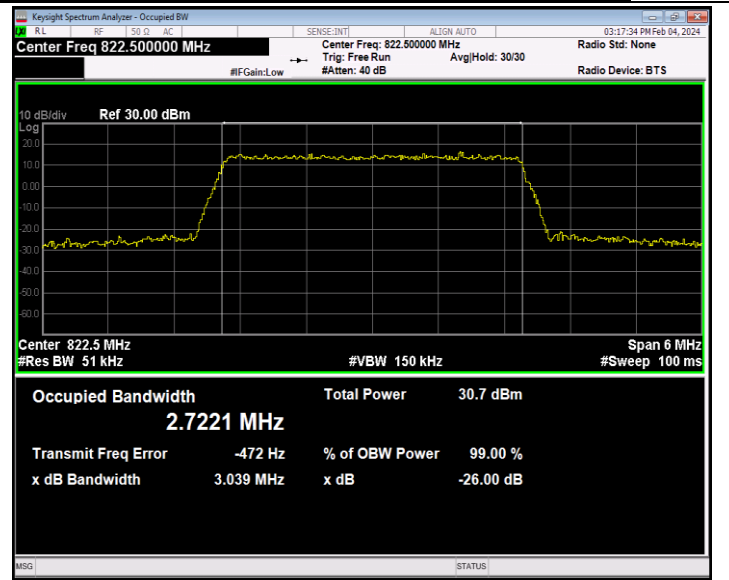

26(814-824)-3MHz-QPSK-26705-15RB#0-PASS

26(814-824)-3MHz-QPSK-26775-15RB#0-PASS