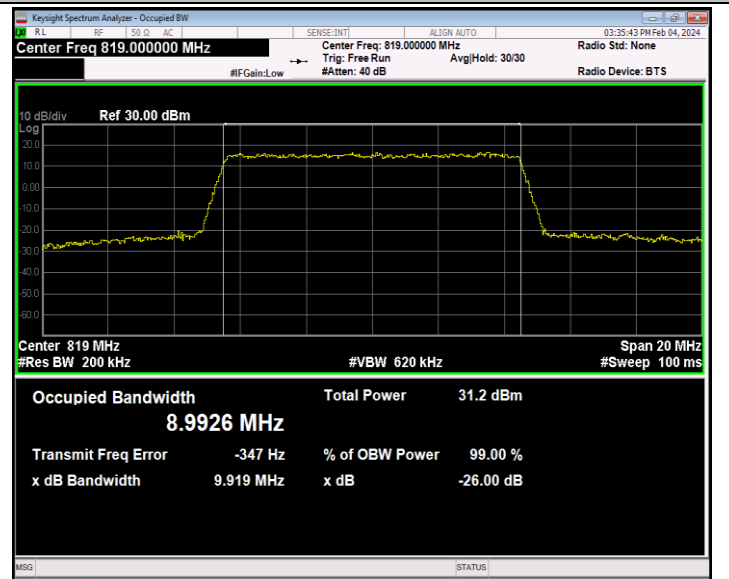

26(814-824)-5MHz-64QAM-26740-25RB#0-PASS

26(814-824)-10MHz-QPSK-26740-50RB#0-PASS