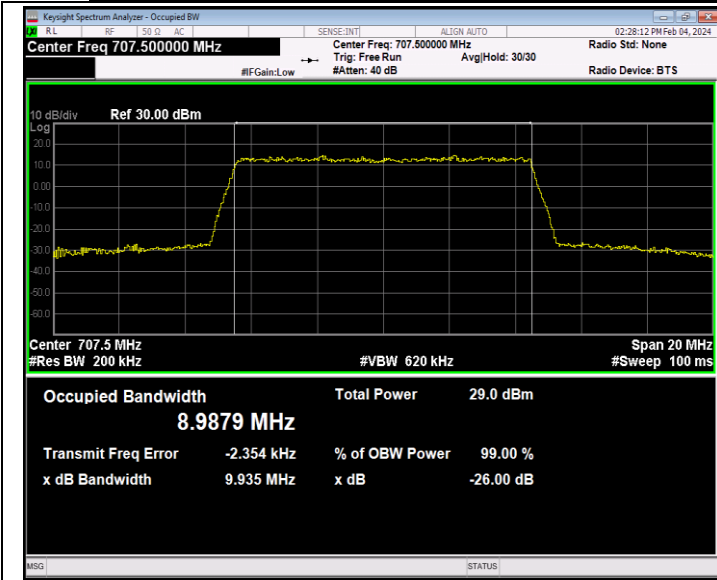

Band12-10MHz-QPSK-23095-50RB#0-PASS

Band12-10MHz-QPSK-23130-50RB#0-PASS

Band12-10MHz-16QAM-23060-50RB#0-PASS

Band12-10MHz-16QAM-23095-50RB#0-PASS

Band12-10MHz-16QAM-23130-50RB#0-PASS

Band12-10MHz-64QAM-23060-50RB#0-PASS