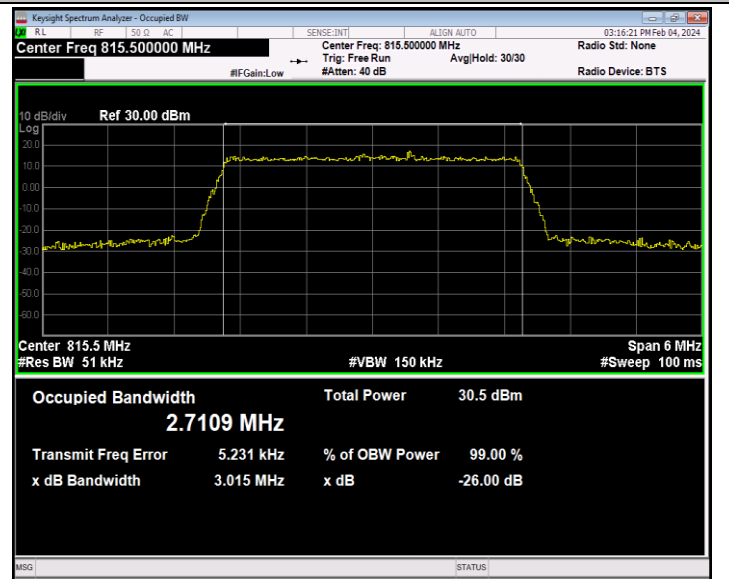

26(814-824)-1.4MHz-16QAM-26740-6RB#0-PASS

26(814-824)-1.4MHz-16QAM-26783-6RB#0-PASS

26(814-824)-1.4MHz-64QAM-26697-6RB#0-PASS

26(814-824)-1.4MHz-64QAM-26740-6RB#0-PASS

26(814-824)-1.4MHz-64QAM-26783-6RB#0-PASS