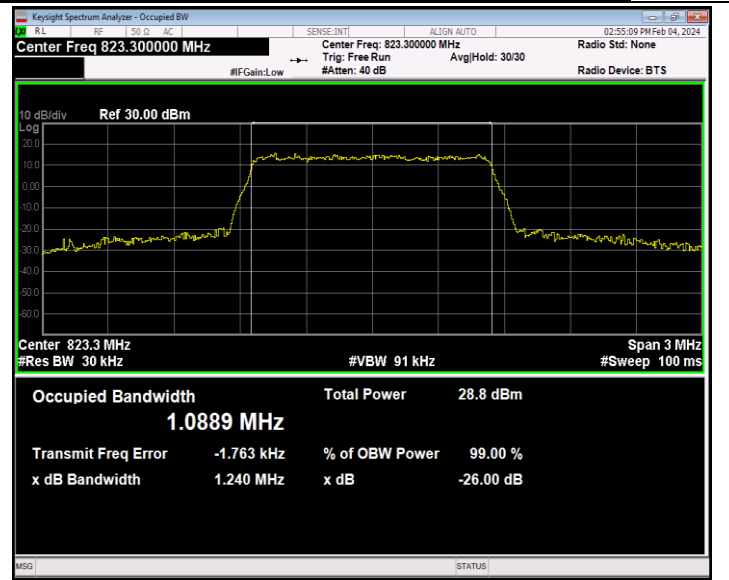

26(814-824)-1.4MHz-16QAM-26697-6RB#0-PASS

26(814-824)-1.4MHz-16QAM-26783-6RB#0-PASS