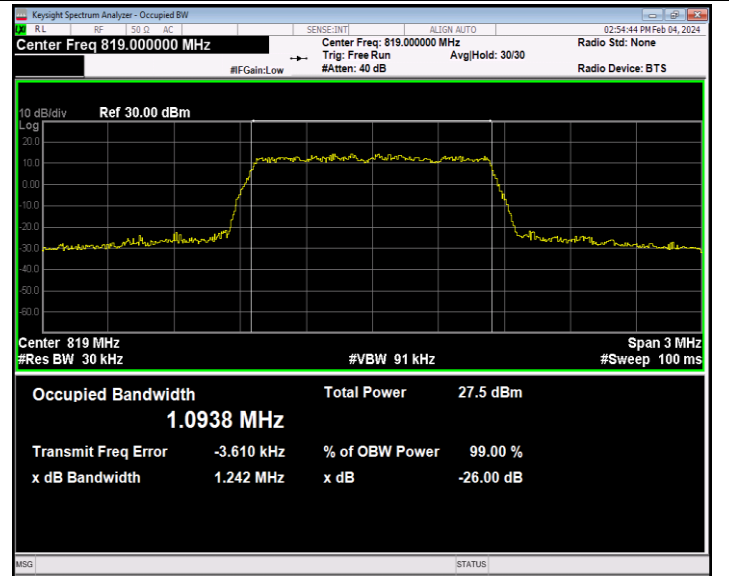

26(814-824)-1.4MHz-16QAM-26783-6RB#0-PASS

26(814-824)-1.4MHz-64QAM-26740-6RB#0-PASS