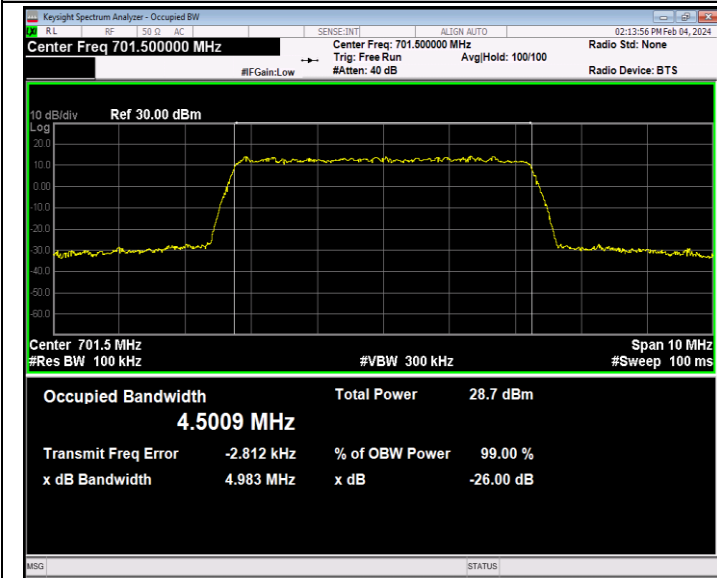

Band12-5MHz-16QAM-23095-25RB#0-PASS

Band12-5MHz-16QAM-23155-25RB#0-PASS

Band12-5MHz-64QAM-23035-25RB#0-PASS

Band12-5MHz-64QAM-23095-25RB#0-PASS

Band12-5MHz-64QAM-23155-25RB#0-PASS

Band12-10MHz-QPSK-23060-50RB#0-PASS