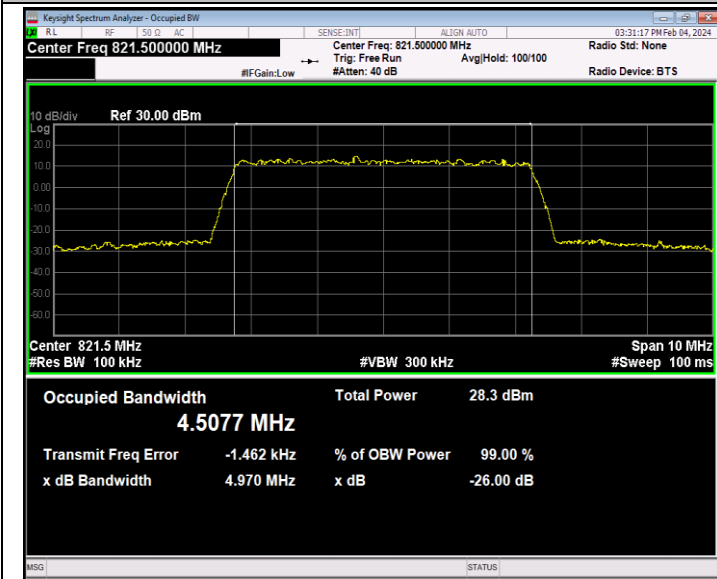

26(814-824)-5MHz-16QAM-26715-25RB#0-PASS

26(814-824)-5MHz-16QAM-26740-25RB#0-PASS

26(814-824)-5MHz-16QAM-26765-25RB#0-PASS

26(814-824)-5MHz-64QAM-26715-25RB#0-PASS

26(814-824)-5MHz-64QAM-26740-25RB#0-PASS