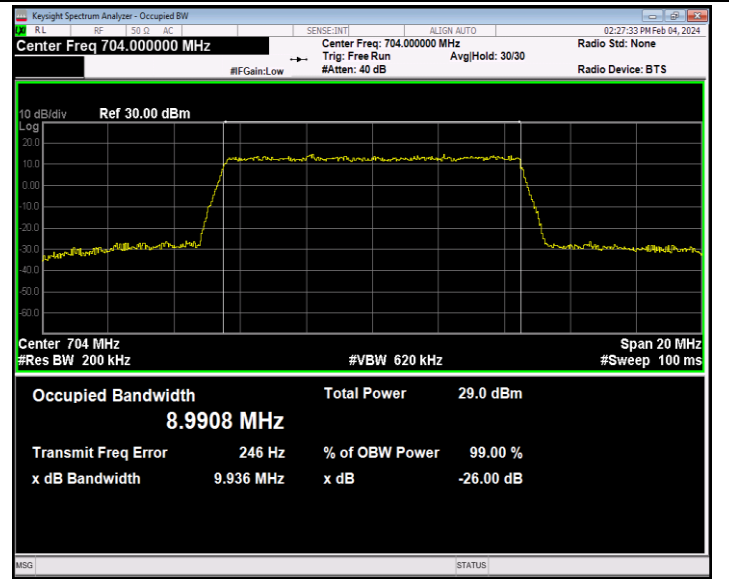

Band12-10MHz-QPSK-23095-50RB#0-PASS

Band12-10MHz-QPSK-23130-50RB#0-PASS

Band12-10MHz-16QAM-23060-50RB#0-PASS

Band12-10MHz-16QAM-23095-50RB#0-PASS

Band12-10MHz-16QAM-23130-50RB#0-PASS

Band12-10MHz-64QAM-23060-50RB#0-PASS