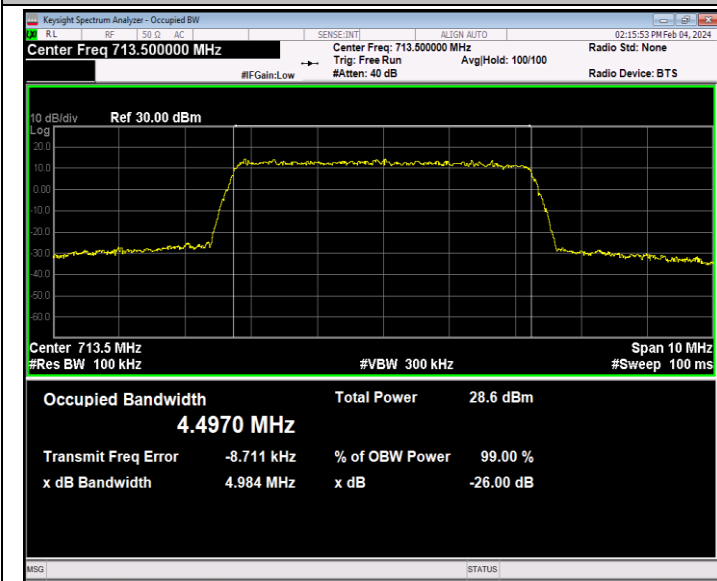

Band12-5MHz-16QAM-23095-25RB#0-PASS

Band12-5MHz-16QAM-23155-25RB#0-PASS

Band12-5MHz-64QAM-23035-25RB#0-PASS

Band12-5MHz-64QAM-23095-25RB#0-PASS

Band12-5MHz-64QAM-23155-25RB#0-PASS

Band12-10MHz-QPSK-23060-50RB#0-PASS