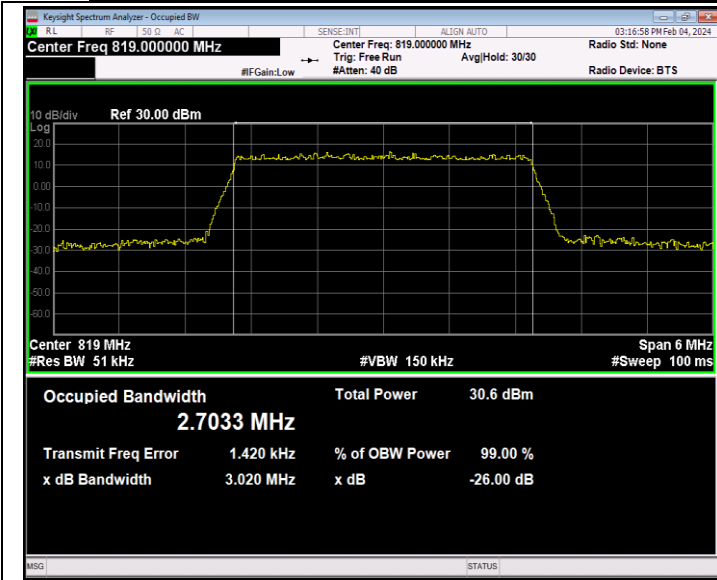

26(814-824)-1.4MHz-64QAM-26783-6RB#0-PASS

26(814-824)-3MHz-QPSK-26740-15RB#0-PASS