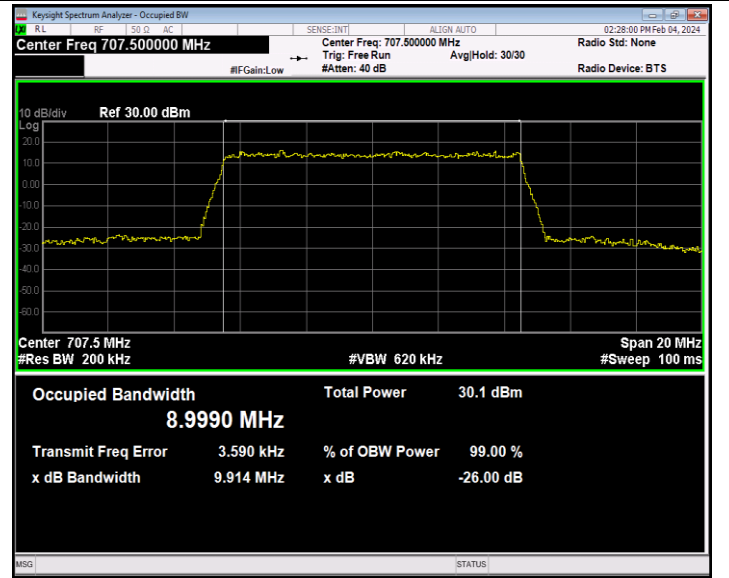

Band12-10MHz-QPSK-23130-50RB#0-PASS

Band12-10MHz-16QAM-23095-50RB#0-PASS