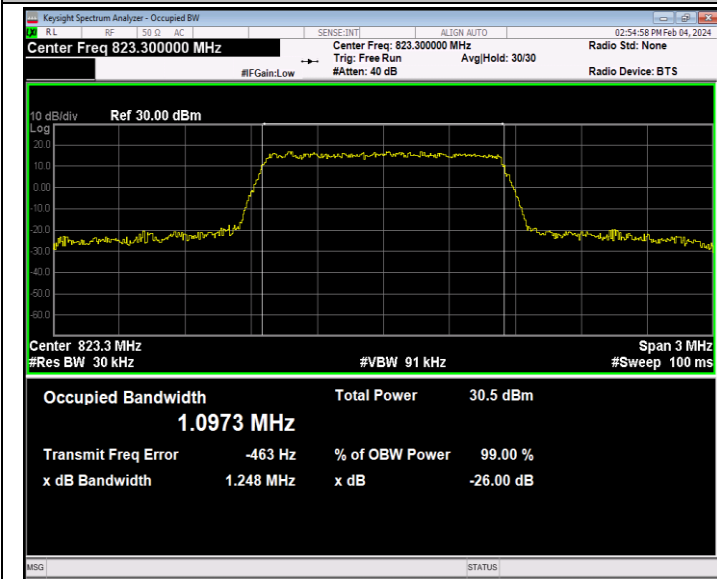

Band12-10MHz-64QAM-23095-50RB#0-PASS

Band12-10MHz-64QAM-23130-50RB#0-PASS

26(814-824)-1.4MHz-QPSK-26697-6RB#0-PASS

26(814-824)-1.4MHz-QPSK-26740-6RB#0-PASS

26(814-824)-1.4MHz-QPSK-26783-6RB#0-PASS

26(814-824)-1.4MHz-16QAM-26697-6RB#0-PASS