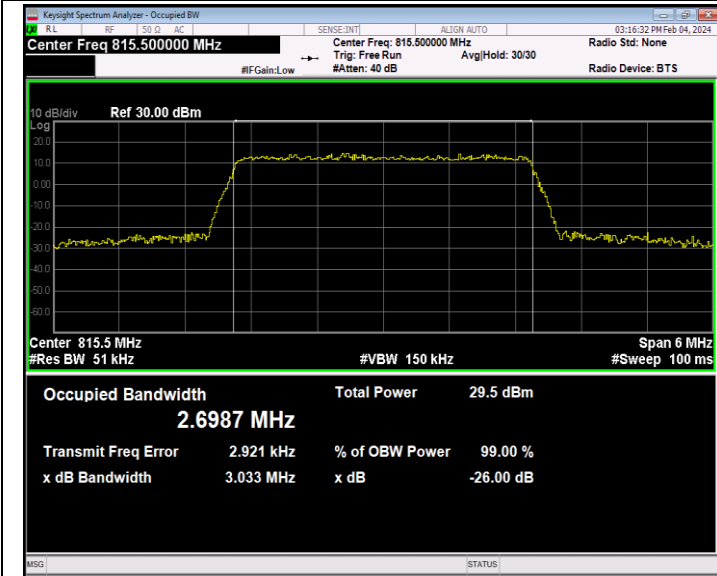

26(814-824)-3MHz-QPSK-26740-15RB#0-PASS

26(814-824)-3MHz-16QAM-26705-15RB#0-PASS