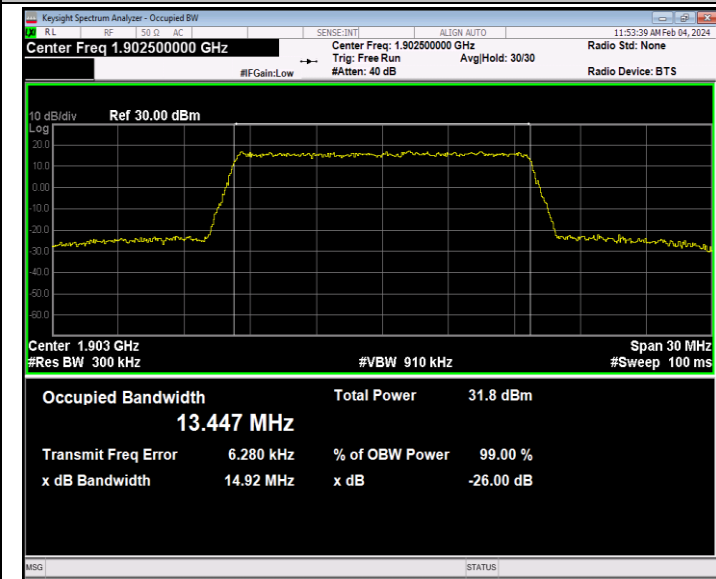

Band2-10MHz-64QAM-18900-50RB#0-PASS

Band2-10MHz-64QAM-19150-50RB#0-PASS

Band2-15MHz-QPSK-18675-75RB#0-PASS

Band2-15MHz-QPSK-18900-75RB#0-PASS

Band2-15MHz-QPSK-19125-75RB#0-PASS

Band2-15MHz-16QAM-18675-75RB#0-PASS