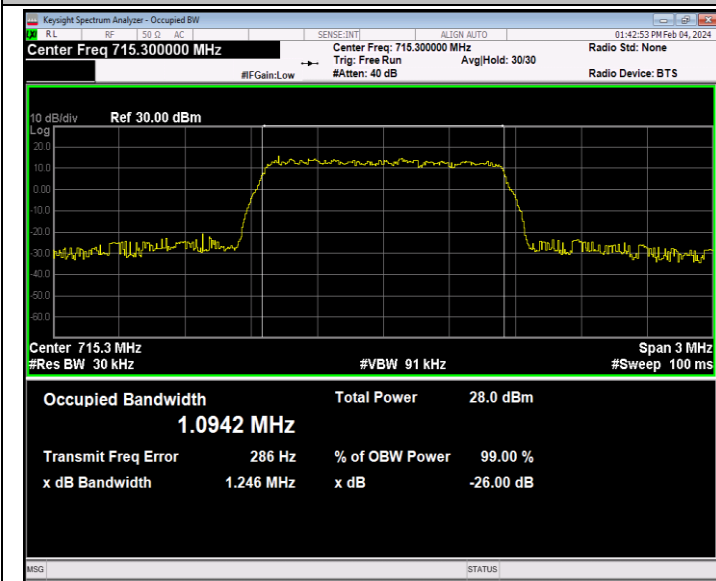

Band12-1.4MHz-16QAM-23095-6RB#0-PASS

Band12-1.4MHz-16QAM-23173-6RB#0-PASS

Band12-1.4MHz-64QAM-23017-6RB#0-PASS

Band12-1.4MHz-64QAM-23095-6RB#0-PASS

Band12-1.4MHz-64QAM-23173-6RB#0-PASS

Band12-3MHz-QPSK-23025-15RB#0-PASS