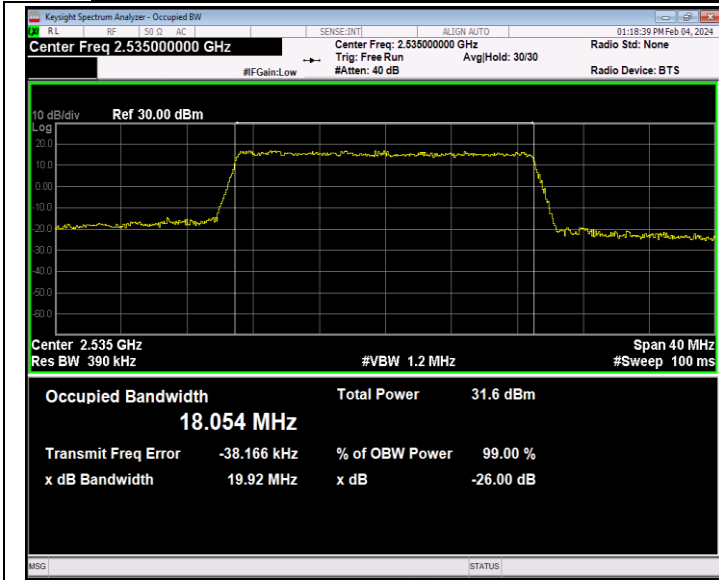

Band7-15MHz-16QAM-21100-75RB#0-PASS

Band7-15MHz-16QAM-21375-75RB#0-PASS

Band7-15MHz-64QAM-20825-75RB#0-PASS

Band7-15MHz-64QAM-21100-75RB#0-PASS

Band7-15MHz-64QAM-21375-75RB#0-PASS

Band7-20MHz-QPSK-20850-100RB#0-PASS