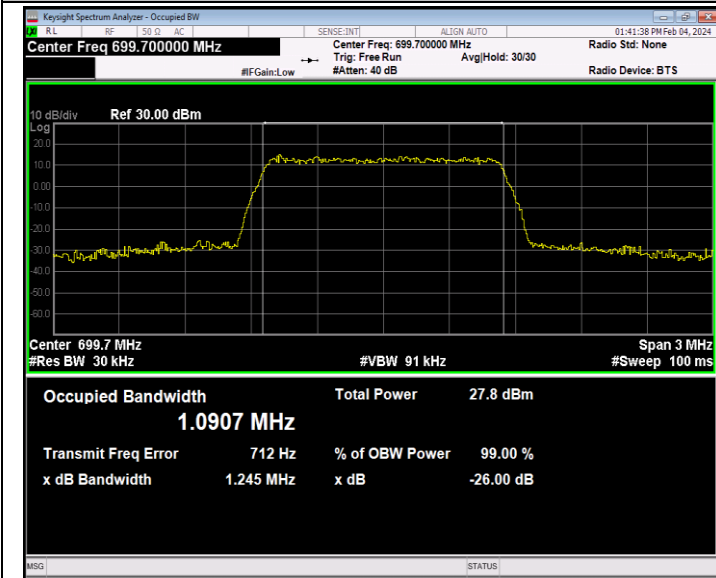

Band12-1.4MHz-16QAM-23095-6RB#0-PASS

Band12-1.4MHz-64QAM-23017-6RB#0-PASS