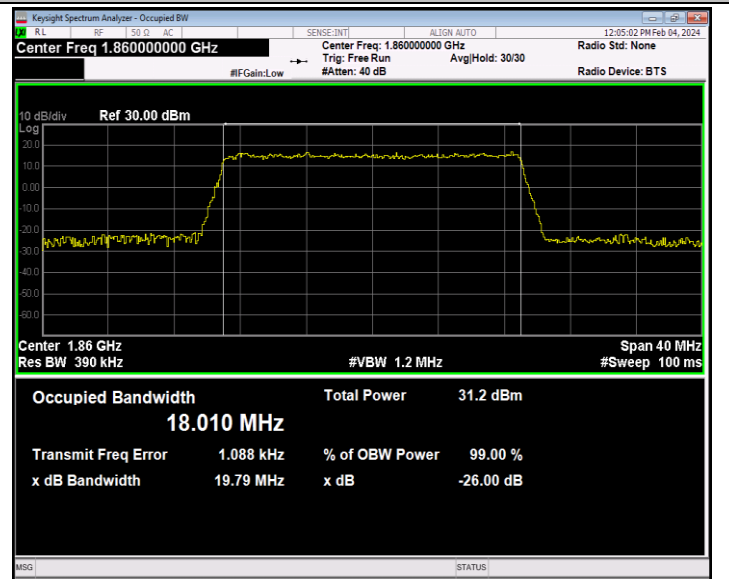

Band2-15MHz-16QAM-18900-75RB#0-PASS

Band2-15MHz-16QAM-19125-75RB#0-PASS

Band2-15MHz-64QAM-18675-75RB#0-PASS

Band2-15MHz-64QAM-18900-75RB#0-PASS

Band2-15MHz-64QAM-19125-75RB#0-PASS

Band2-20MHz-QPSK-18700-100RB#0-PASS