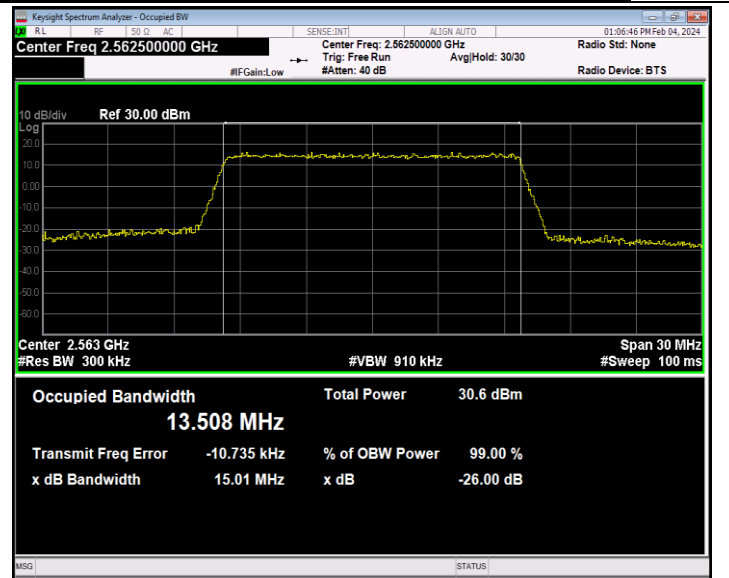

Band7-15MHz-16QAM-20825-75RB#0-PASS

Band7-15MHz-16QAM-21375-75RB#0-PASS