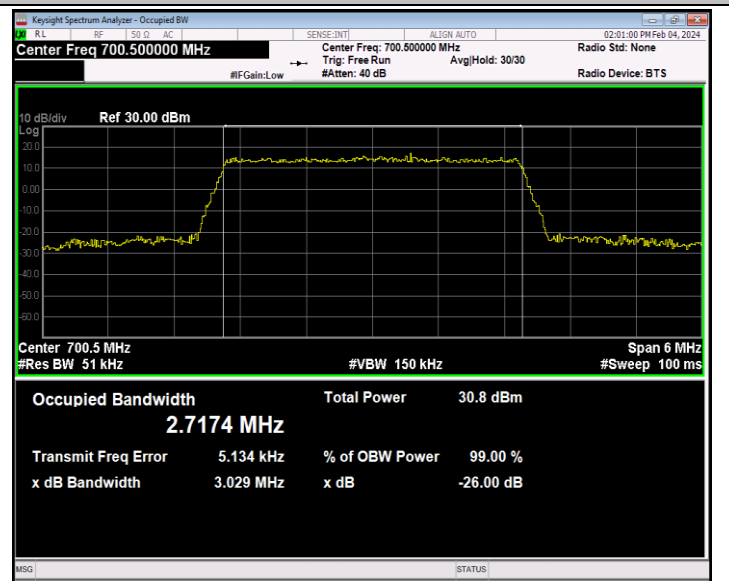

Band12-1.4MHz-16QAM-23095-6RB#0-PASS

Band12-1.4MHz-16QAM-23173-6RB#0-PASS

Band12-1.4MHz-64QAM-23017-6RB#0-PASS

Band12-1.4MHz-64QAM-23095-6RB#0-PASS

Band12-1.4MHz-64QAM-23173-6RB#0-PASS

Band12-3MHz-QPSK-23025-15RB#0-PASS