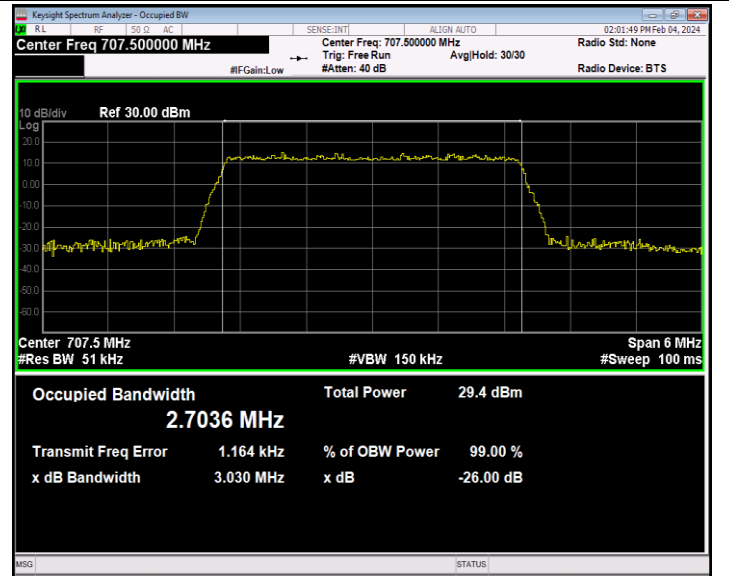

Band12-3MHz-QPSK-23165-15RB#0-PASS

Band12-3MHz-16QAM-23095-15RB#0-PASS