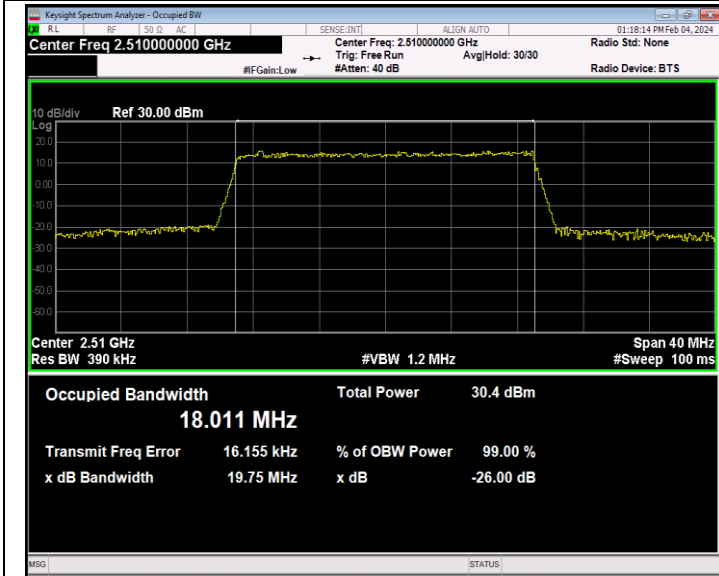

Band7-20MHz-QPSK-21100-100RB#0-PASS

Band7-20MHz-16QAM-20850-100RB#0-PASS