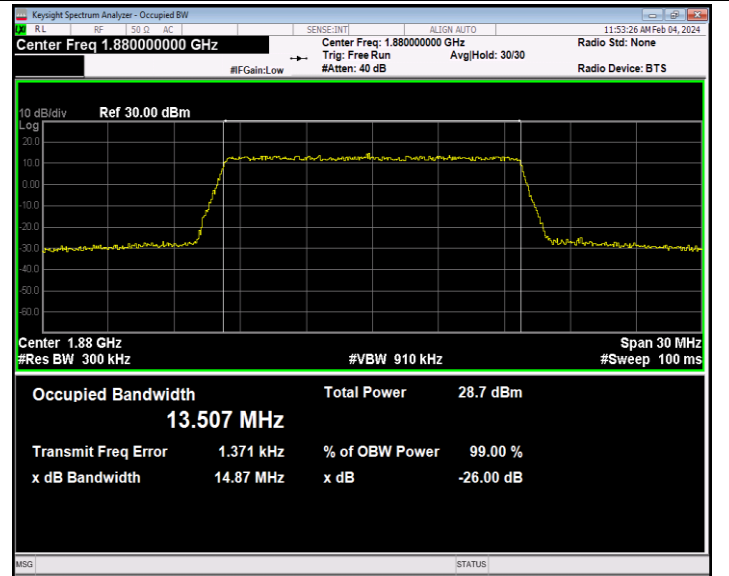

Band2-15MHz-16QAM-19125-75RB#0-PASS

Band2-15MHz-64QAM-18900-75RB#0-PASS