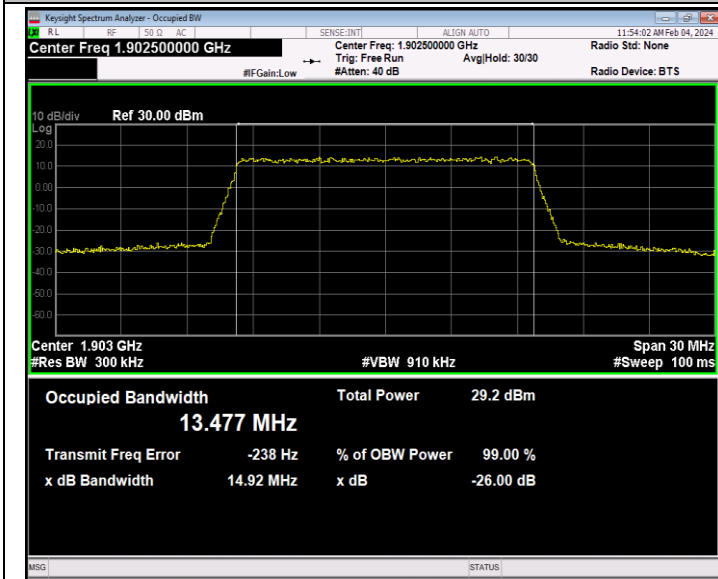

Band2-15MHz-16QAM-18900-75RB#0-PASS

Band2-15MHz-16QAM-19125-75RB#0-PASS

Band2-15MHz-64QAM-18675-75RB#0-PASS

Band2-15MHz-64QAM-18900-75RB#0-PASS

Band2-15MHz-64QAM-19125-75RB#0-PASS

Band2-20MHz-QPSK-18700-100RB#0-PASS