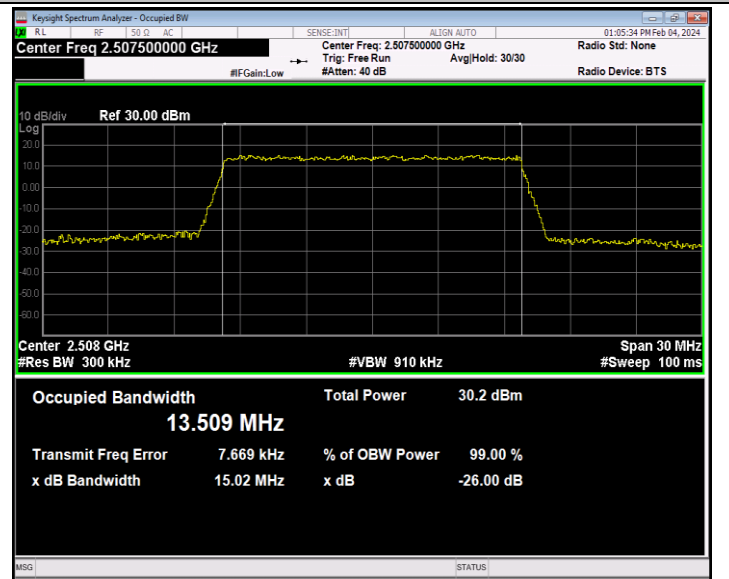

Band7-10MHz-64QAM-21100-50RB#0-PASS

Band7-10MHz-64QAM-21400-50RB#0-PASS

Band7-15MHz-QPSK-20825-75RB#0-PASS

Band7-15MHz-QPSK-21100-75RB#0-PASS

Band7-15MHz-QPSK-21375-75RB#0-PASS

Band7-15MHz-16QAM-20825-75RB#0-PASS