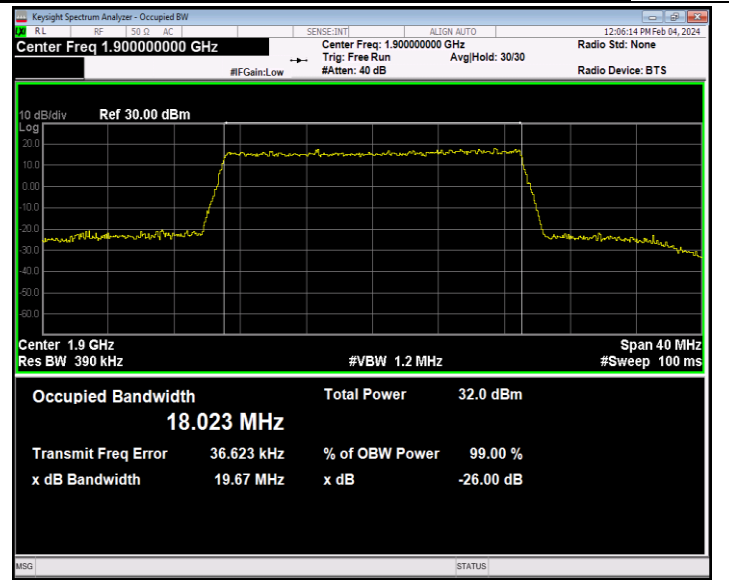

Band2-20MHz-QPSK-18700-100RB#0-PASS

Band2-20MHz-QPSK-19100-100RB#0-PASS