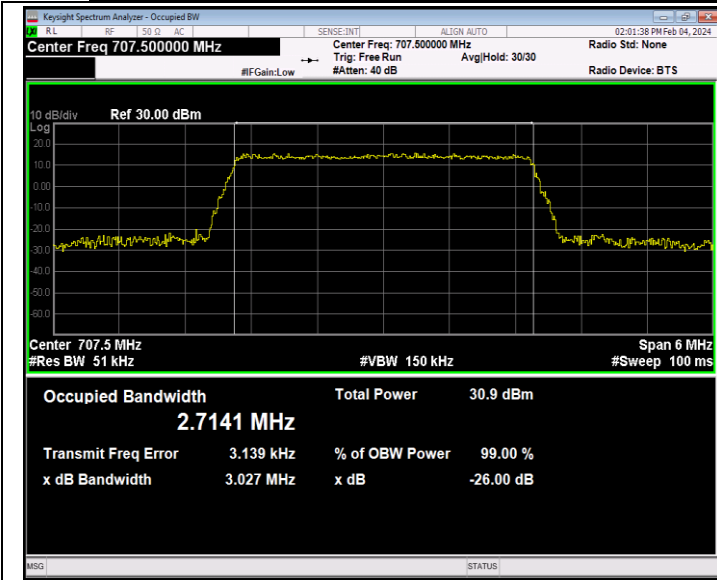

Band12-1.4MHz-16QAM-23095-6RB#0-PASS

Band12-1.4MHz-16QAM-23173-6RB#0-PASS

Band12-1.4MHz-64QAM-23017-6RB#0-PASS

Band12-1.4MHz-64QAM-23095-6RB#0-PASS

Band12-1.4MHz-64QAM-23173-6RB#0-PASS

Band12-3MHz-QPSK-23025-15RB#0-PASS