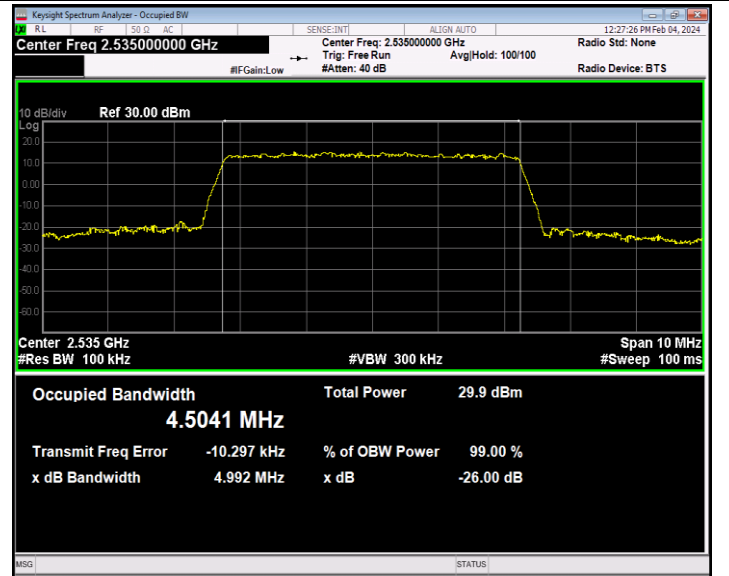

Band7-5MHz-16QAM-21425-25RB#0-PASS

Band7-5MHz-64QAM-21100-25RB#0-PASS