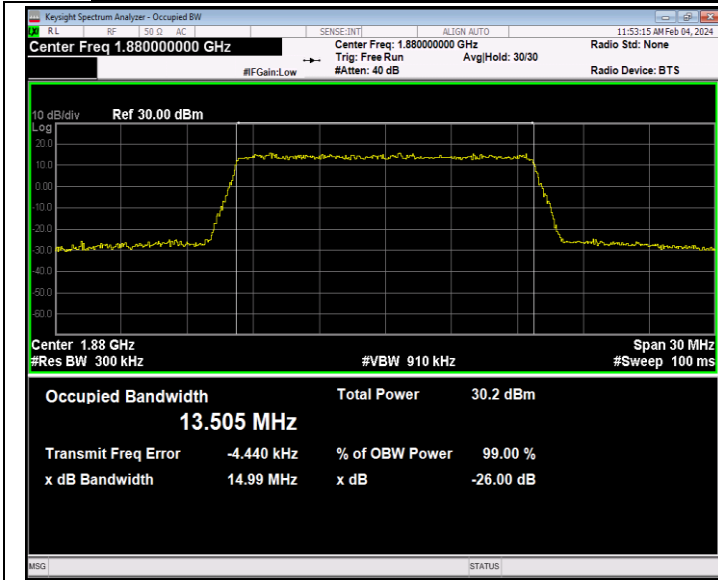

Band2-10MHz-64QAM-18900-50RB#0-PASS

Band2-10MHz-64QAM-19150-50RB#0-PASS

Band2-15MHz-QPSK-18675-75RB#0-PASS

Band2-15MHz-QPSK-18900-75RB#0-PASS

Band2-15MHz-QPSK-19125-75RB#0-PASS

Band2-15MHz-16QAM-18675-75RB#0-PASS