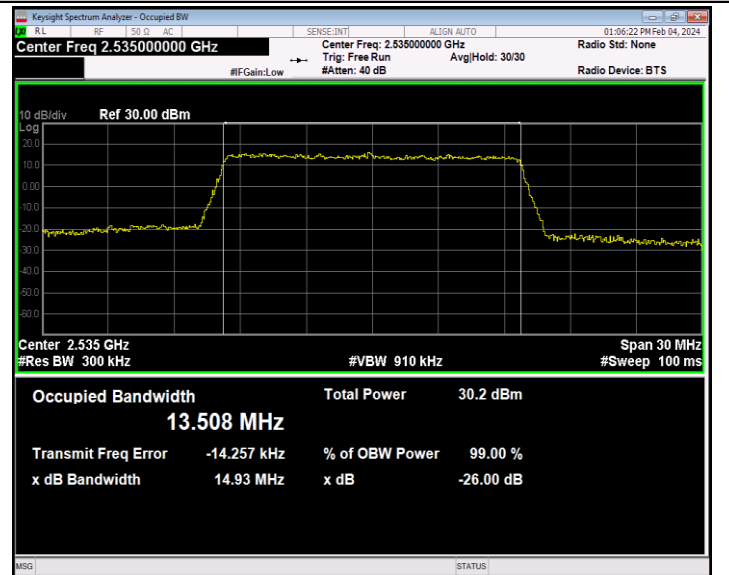

Band7-15MHz-16QAM-21375-75RB#0-PASS

Band7-15MHz-64QAM-21100-75RB#0-PASS