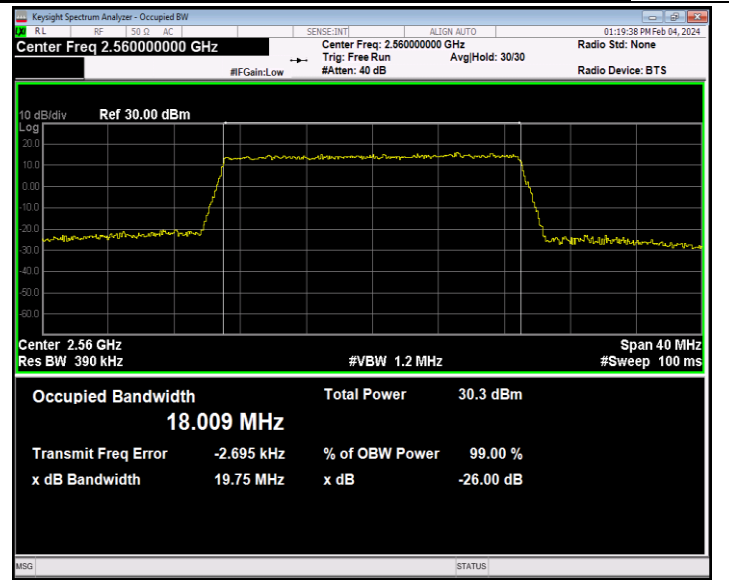

Band7-20MHz-64QAM-20850-100RB#0-PASS

Band7-20MHz-64QAM-21350-100RB#0-PASS