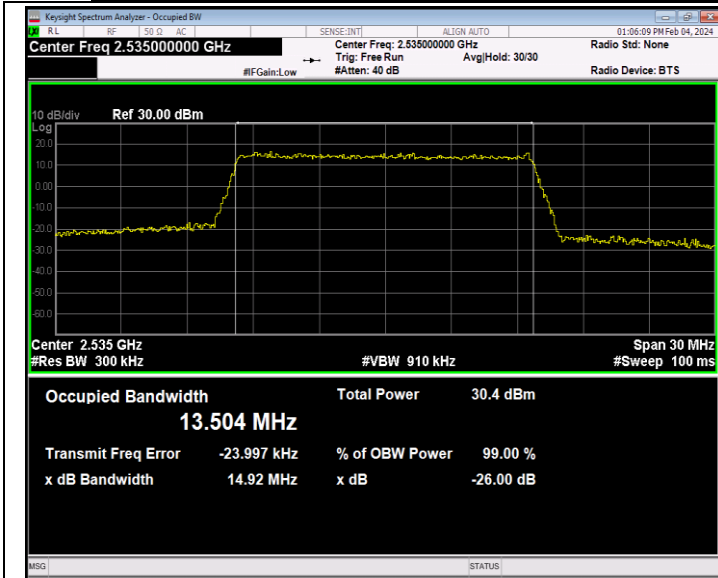

Band7-10MHz-64QAM-21100-50RB#0-PASS

Band7-10MHz-64QAM-21400-50RB#0-PASS

Band7-15MHz-QPSK-20825-75RB#0-PASS

Band7-15MHz-QPSK-21100-75RB#0-PASS

Band7-15MHz-QPSK-21375-75RB#0-PASS

Band7-15MHz-16QAM-20825-75RB#0-PASS