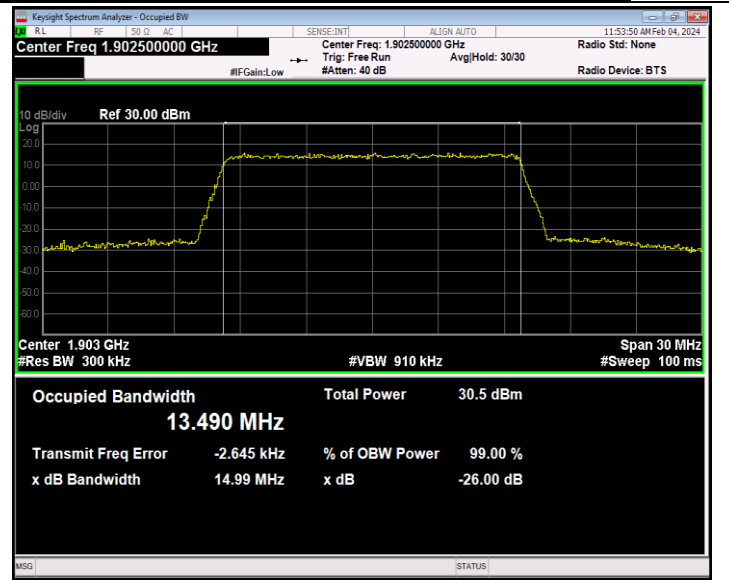

Band2-15MHz-16QAM-18675-75RB#0-PASS

Band2-15MHz-16QAM-19125-75RB#0-PASS