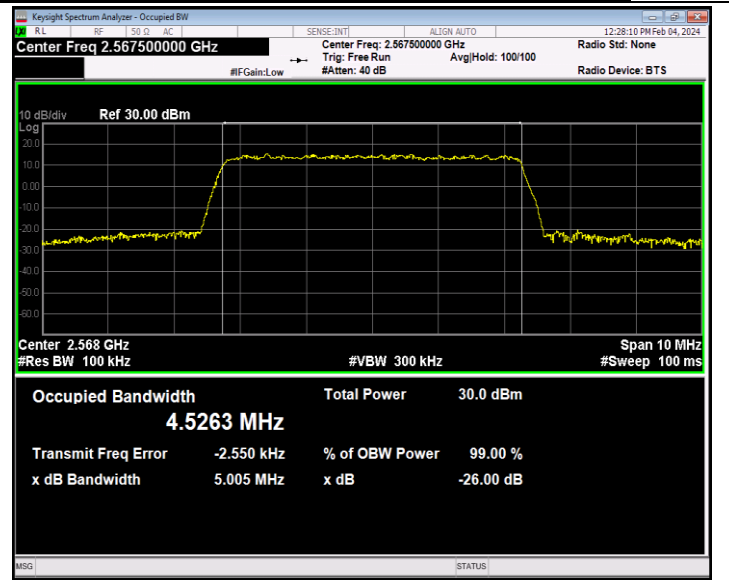

Band7-5MHz-16QAM-20775-25RB#0-PASS

Band7-5MHz-16QAM-21425-25RB#0-PASS