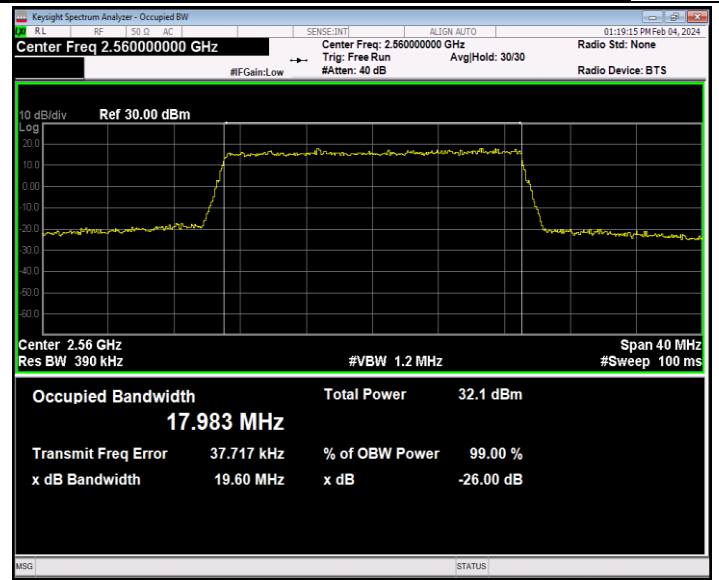

Band7-20MHz-QPSK-20850-100RB#0-PASS

Band7-20MHz-QPSK-21350-100RB#0-PASS