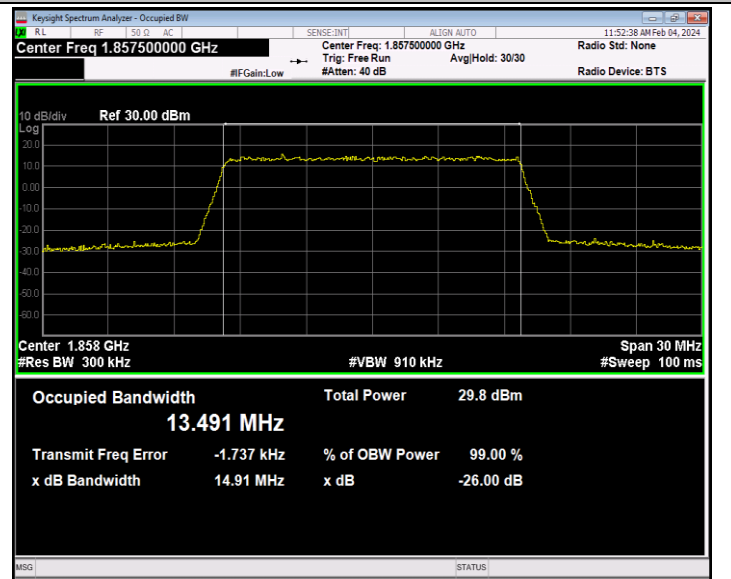

Band2-10MHz-64QAM-18900-50RB#0-PASS

Band2-10MHz-64QAM-19150-50RB#0-PASS

Band2-15MHz-QPSK-18675-75RB#0-PASS

Band2-15MHz-QPSK-18900-75RB#0-PASS

Band2-15MHz-QPSK-19125-75RB#0-PASS

Band2-15MHz-16QAM-18675-75RB#0-PASS