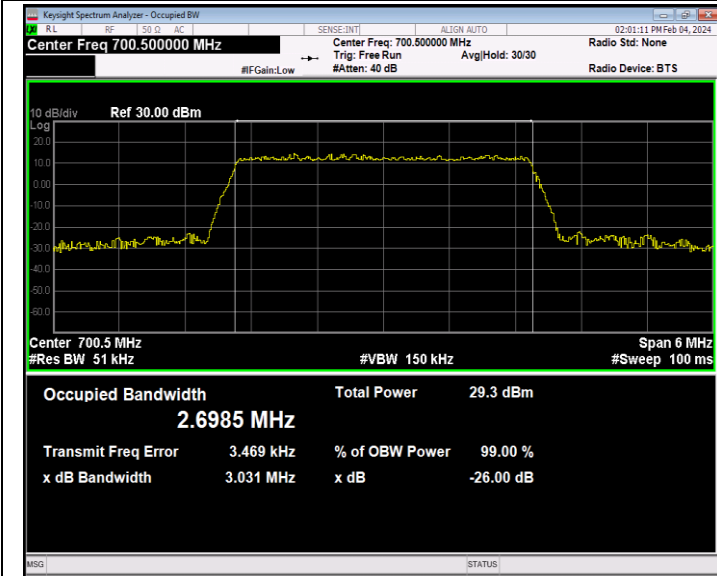

Band12-3MHz-QPSK-23095-15RB#0-PASS

Band12-3MHz-16QAM-23025-15RB#0-PASS