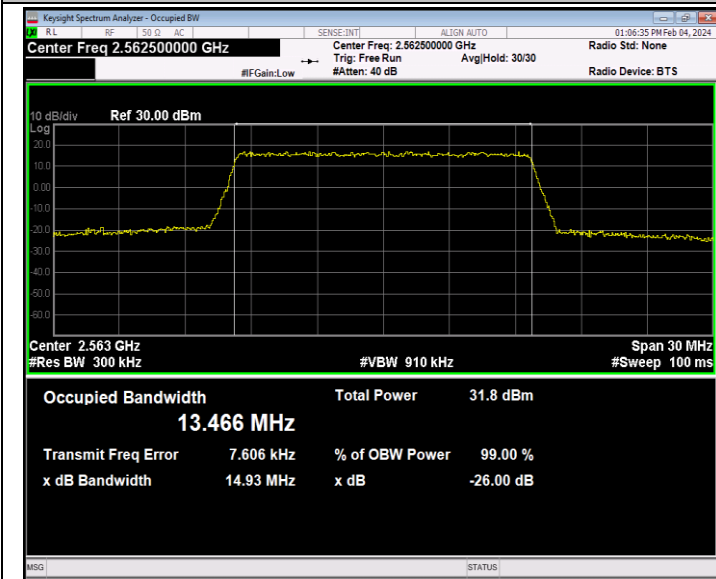

Band7-10MHz-64QAM-21100-50RB#0-PASS

Band7-10MHz-64QAM-21400-50RB#0-PASS

Band7-15MHz-QPSK-20825-75RB#0-PASS

Band7-15MHz-QPSK-21100-75RB#0-PASS

Band7-15MHz-QPSK-21375-75RB#0-PASS

Band7-15MHz-16QAM-20825-75RB#0-PASS