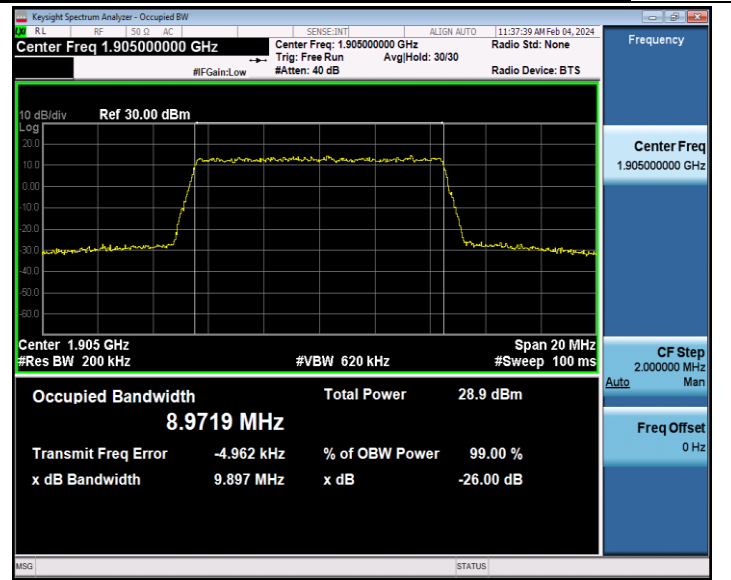

Band2-10MHz-64QAM-18900-50RB#0-PASS

Band2-10MHz-64QAM-19150-50RB#0-PASS

Band2-15MHz-QPSK-18675-75RB#0-PASS

Band2-15MHz-QPSK-18900-75RB#0-PASS

Band2-15MHz-QPSK-19125-75RB#0-PASS

Band2-15MHz-16QAM-18675-75RB#0-PASS