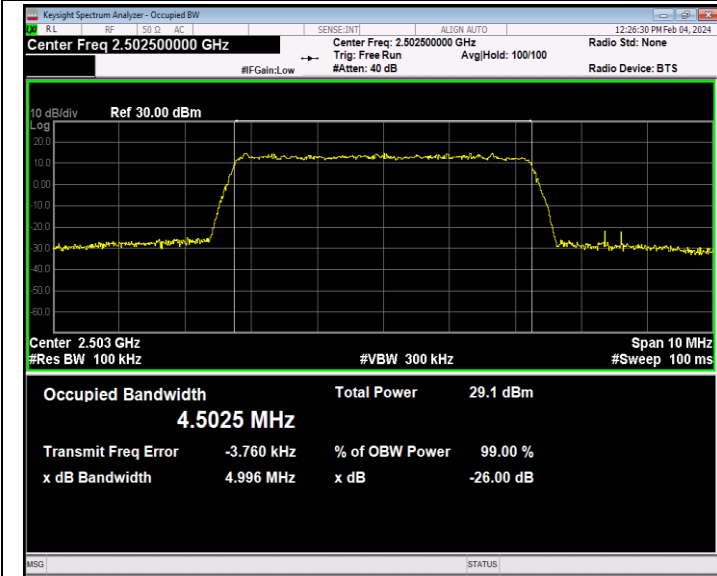

Band7-5MHz-16QAM-21100-25RB#0-PASS

Band7-5MHz-64QAM-20775-25RB#0-PASS