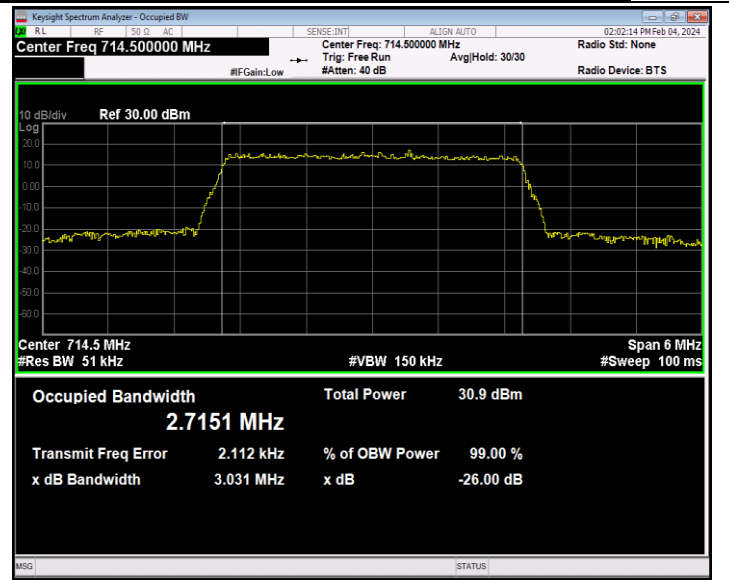

Band12-3MHz-QPSK-23025-15RB#0-PASS

Band12-3MHz-QPSK-23165-15RB#0-PASS