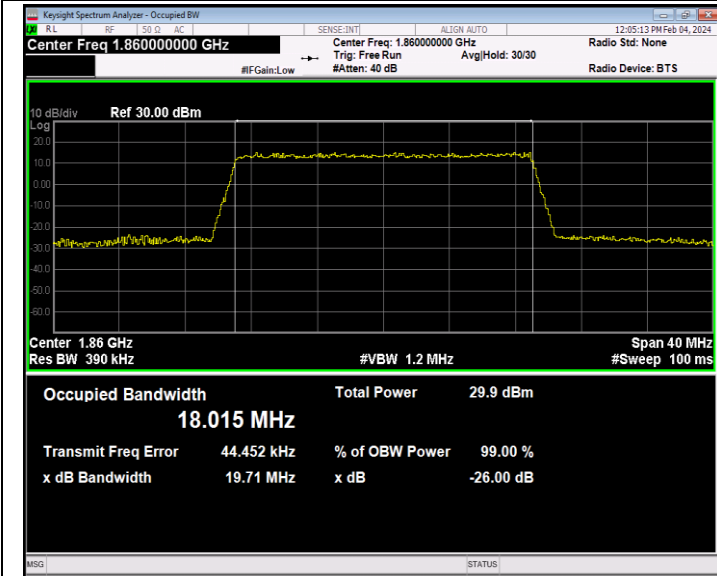

Band2-20MHz-QPSK-18900-100RB#0-PASS

Band2-20MHz-16QAM-18700-100RB#0-PASS