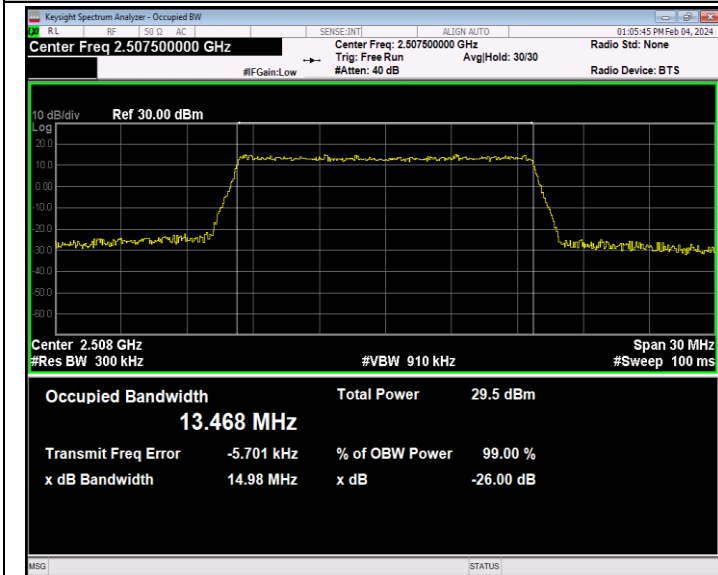

Band7-15MHz-16QAM-21100-75RB#0-PASS

Band7-15MHz-64QAM-20825-75RB#0-PASS