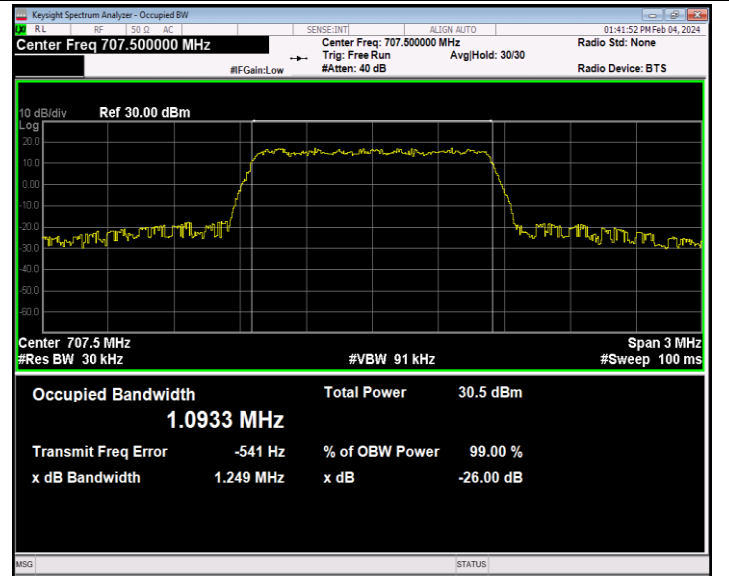

Band7-20MHz-64QAM-21350-100RB#0-PASS

Band12-1.4MHz-QPSK-23095-6RB#0-PASS