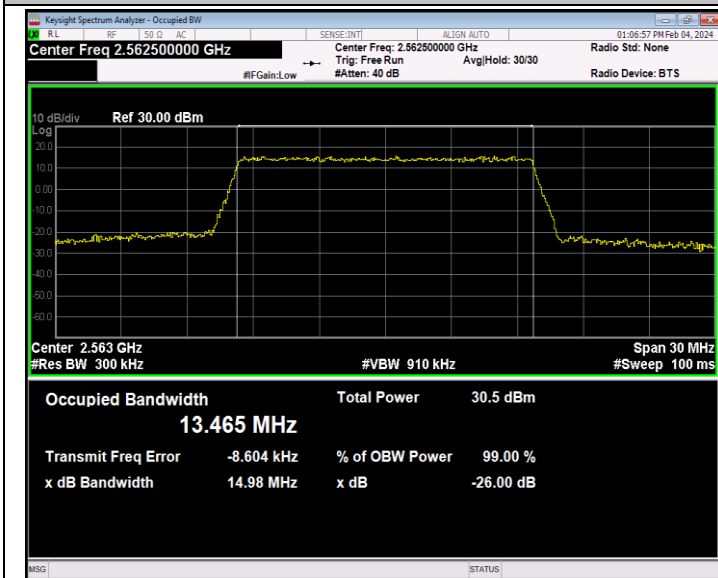

Band7-15MHz-16QAM-21100-75RB#0-PASS

Band7-15MHz-16QAM-21375-75RB#0-PASS

Band7-15MHz-64QAM-20825-75RB#0-PASS

Band7-15MHz-64QAM-21100-75RB#0-PASS

Band7-15MHz-64QAM-21375-75RB#0-PASS

Band7-20MHz-QPSK-20850-100RB#0-PASS