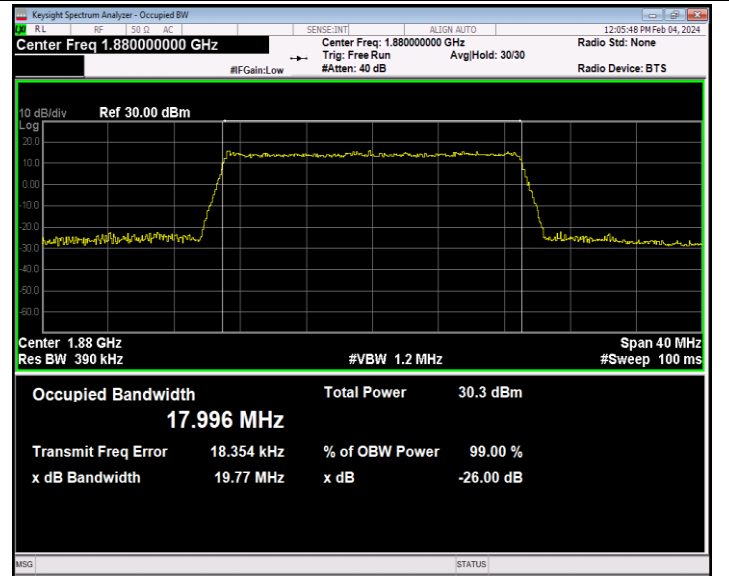

Band2-20MHz-QPSK-19100-100RB#0-PASS

Band2-20MHz-16QAM-18900-100RB#0-PASS