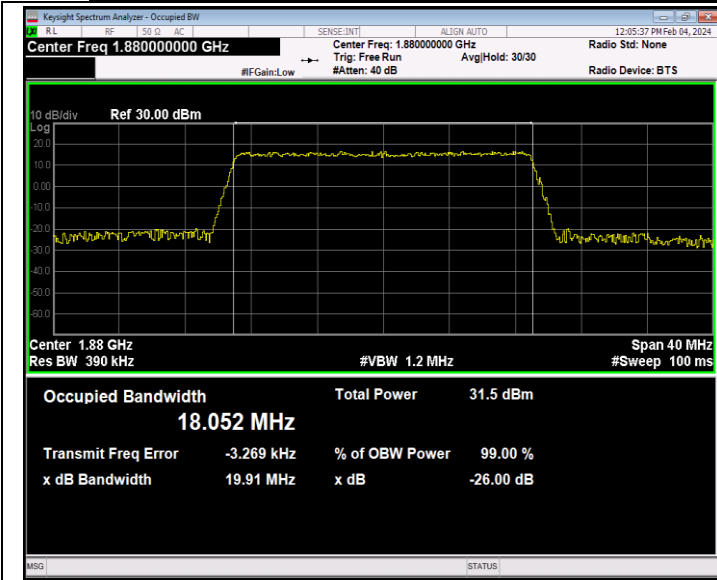

Band2-15MHz-16QAM-18900-75RB#0-PASS

Band2-15MHz-16QAM-19125-75RB#0-PASS

Band2-15MHz-64QAM-18675-75RB#0-PASS

Band2-15MHz-64QAM-18900-75RB#0-PASS

Band2-15MHz-64QAM-19125-75RB#0-PASS

Band2-20MHz-QPSK-18700-100RB#0-PASS