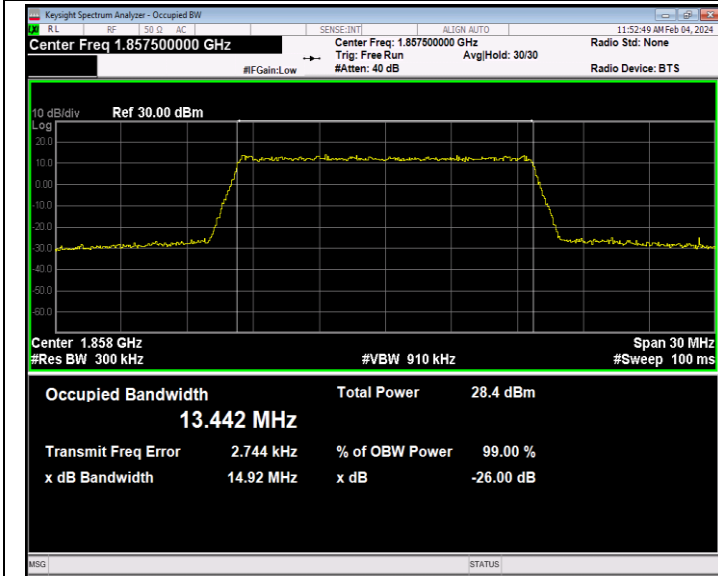

Band2-15MHz-16QAM-18900-75RB#0-PASS

Band2-15MHz-64QAM-18675-75RB#0-PASS