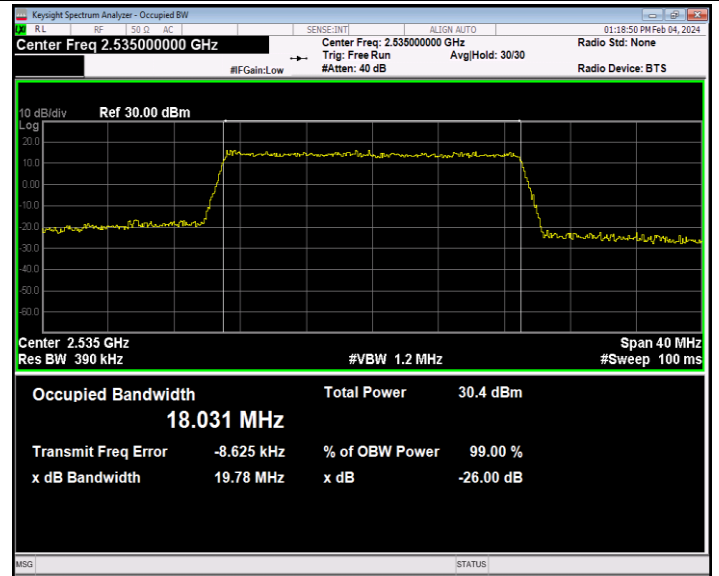

Band7-20MHz-QPSK-21350-100RB#0-PASS

Band7-20MHz-16QAM-21350-100RB#0-PASS