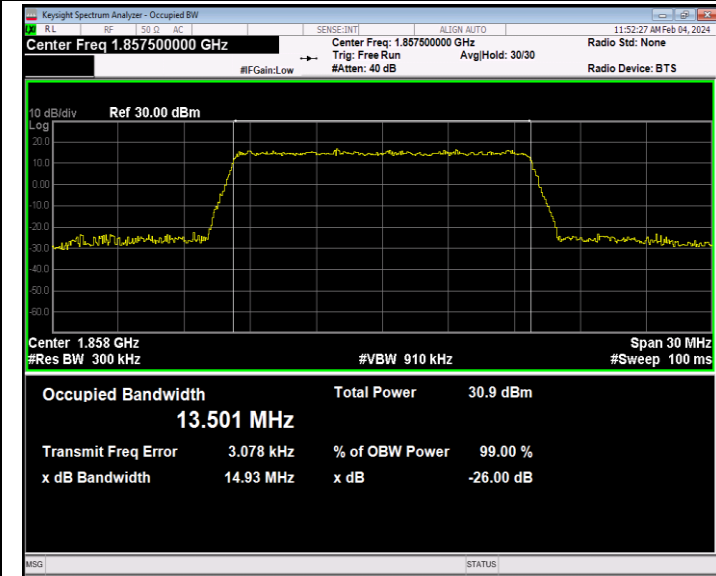

Band2-10MHz-64QAM-18900-50RB#0-PASS

Band2-10MHz-64QAM-19150-50RB#0-PASS

Band2-15MHz-QPSK-18675-75RB#0-PASS

Band2-15MHz-QPSK-18900-75RB#0-PASS

Band2-15MHz-QPSK-19125-75RB#0-PASS

Band2-15MHz-16QAM-18675-75RB#0-PASS