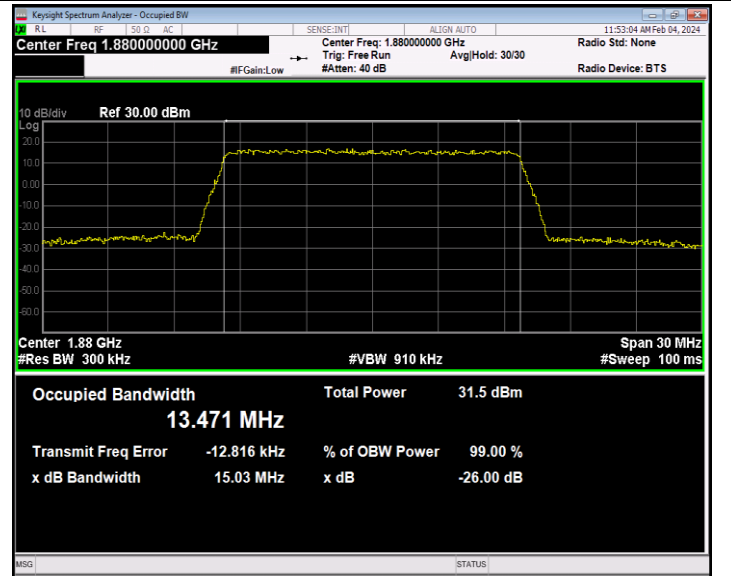

Band2-10MHz-64QAM-18900-50RB#0-PASS

Band2-10MHz-64QAM-19150-50RB#0-PASS

Band2-15MHz-QPSK-18675-75RB#0-PASS

Band2-15MHz-QPSK-18900-75RB#0-PASS

Band2-15MHz-QPSK-19125-75RB#0-PASS

Band2-15MHz-16QAM-18675-75RB#0-PASS