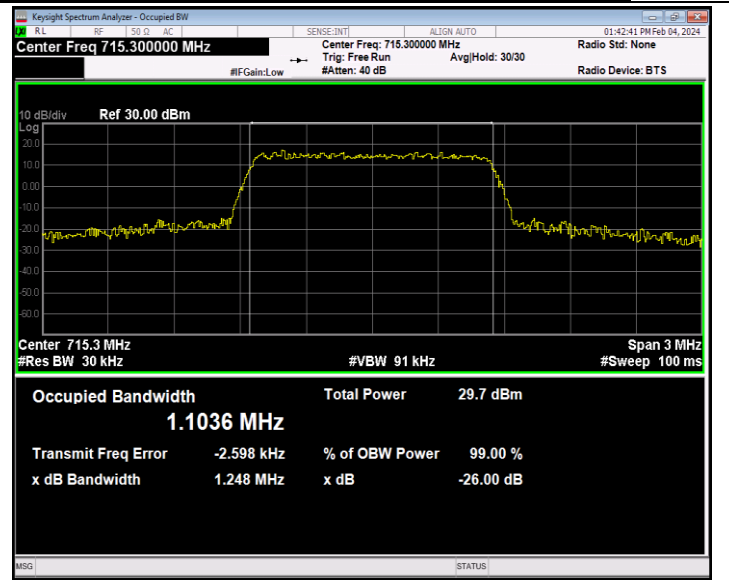

Band12-1.4MHz-16QAM-23017-6RB#0-PASS

Band12-1.4MHz-16QAM-23173-6RB#0-PASS