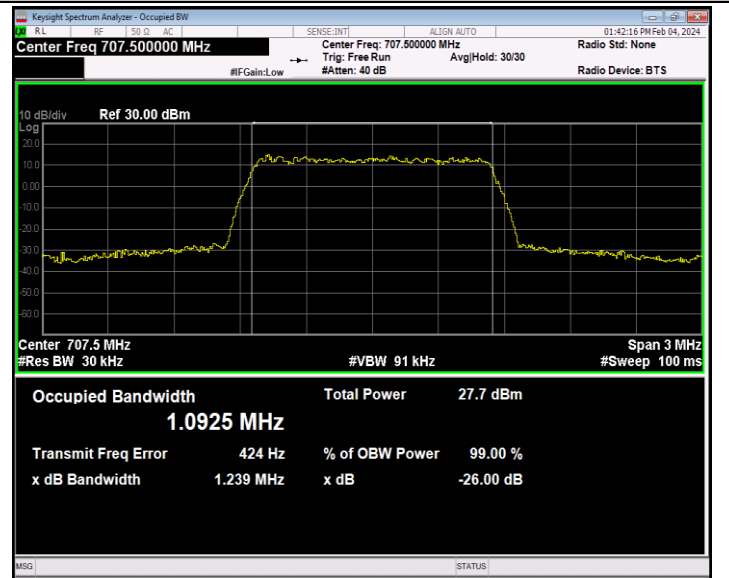

Band12-1.4MHz-16QAM-23173-6RB#0-PASS

Band12-1.4MHz-64QAM-23095-6RB#0-PASS