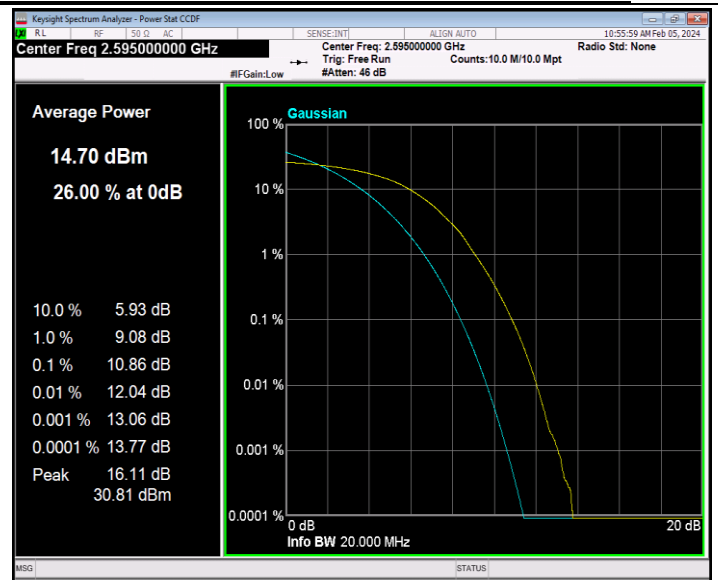

41(2535-2655)-20MHz-64QAM-40640-100RB#0-PASS