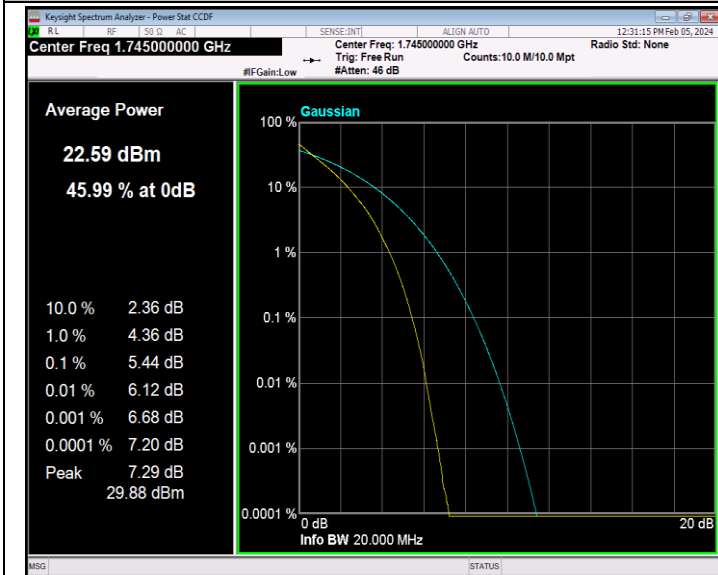

Band66-20MHz-QPSK-132322-100RB#0-PASS