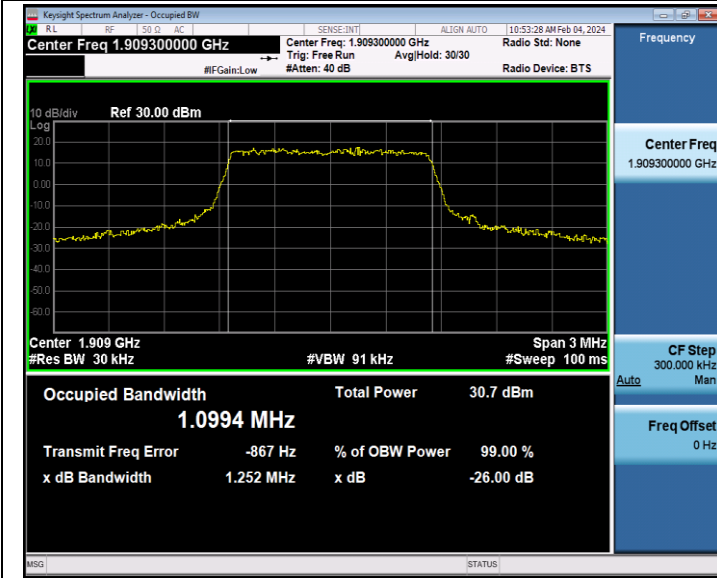

Band2-1.4MHz-QPSK-19193-6RB#0-PASS