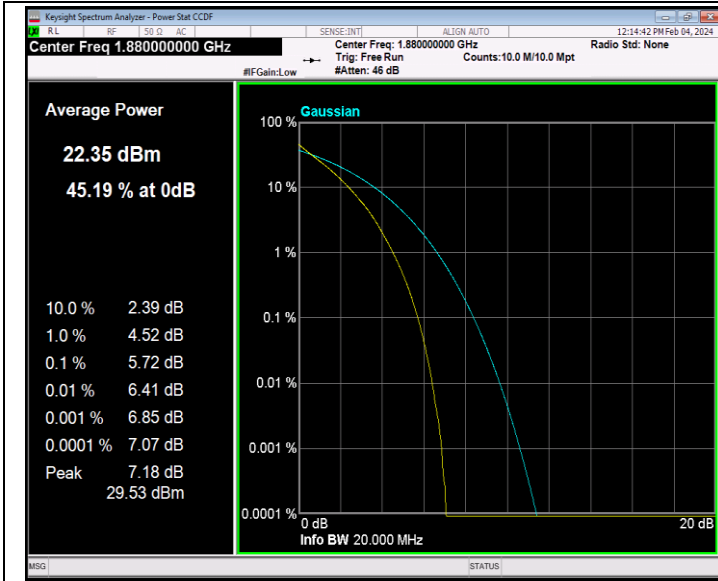

Test Graphs

Band2-20MHz-QPSK-18900-100RB#0-PASS