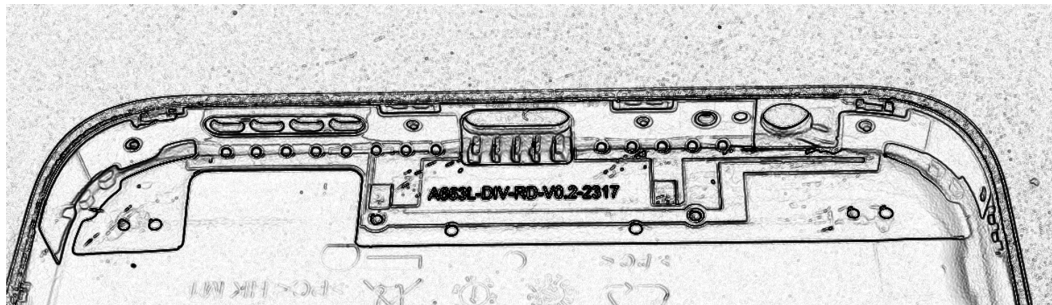

## Supplier information

Project Name: A663L	
Company: WELLETRONICS COMMUNICATION TECHNOLOGY CO.,LTD.	
Address: Floor 1, Building 8, Tongfucun Industrial Zone, Dalang Shiao, Longhua District, Shenzhen	
A11, Phase 2, Software New City, Yanta District, Xi 'an	
Antenna Name	Model
Main	A663L-MAIN-RD-V0.2-2317
BT/WIFI 2.4G	A663L-3IN1-RD-V0.2-2317
DIV	A663L-DIV-RD-V0.2-2317

# Antenna Photo

Main:

BT/WIFI 2.4G:

DIV:

# ANT MAIN

B1

B2

B3/B66

B4

B5

B7

B8