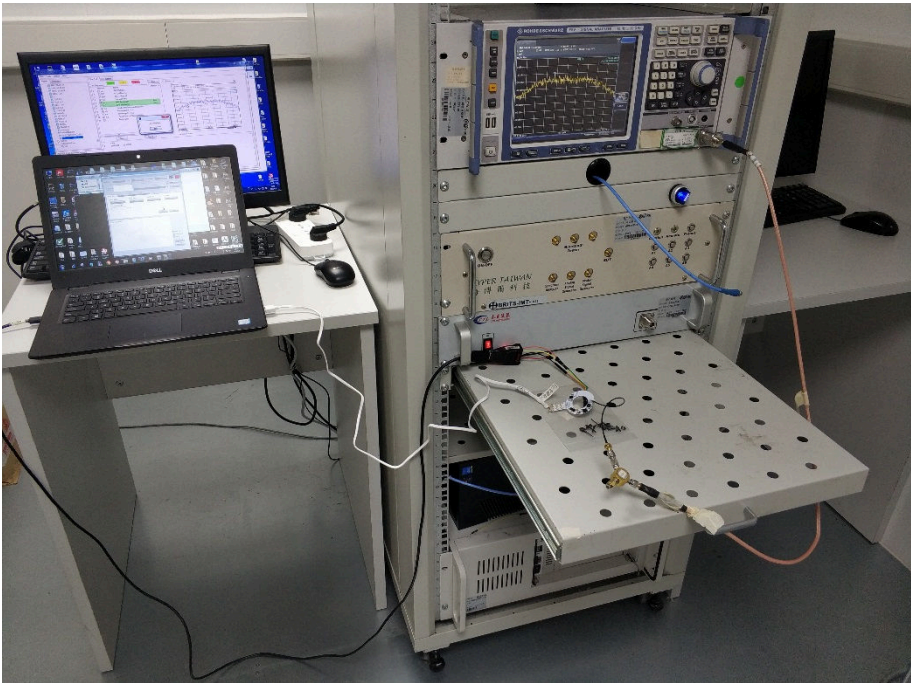

ANNEX B TEST SETUP PHOTOS

1 Radiated Test Photo

Below 30 MHz

30 MHz-1 GHz

Close-Up

Above 1GHz

Close-Up

2 Conducted Emissions

Test Photo 1

Test Photo 2

3 Conducted Test Photo

Conducted Test-BLE

Conducted Test-WIFI