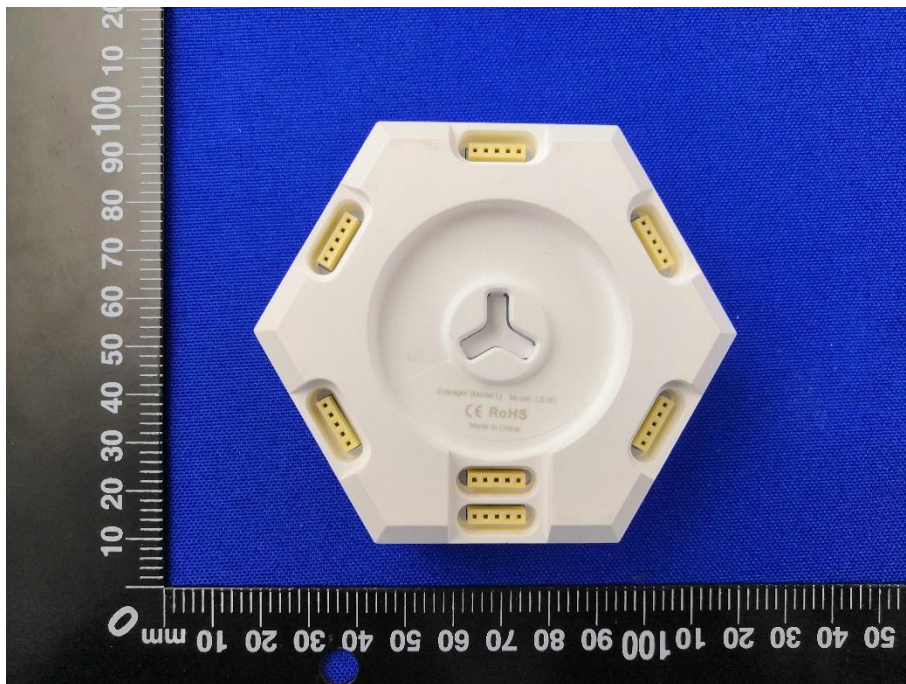

ANNEX C EUT EXTERNAL PHOTOS

Quantum Light

FRONT VIEW OF EUT

REAR VIEW OF EUT

LEFT VIEW OF EUT

RIGHT VIEW OF EUT

TOP VIEW OF EUT

BOTTOM VIEW OF EUT

Controller

FRONT VIEW OF EUT

REAR VIEW OF EUT

LEFT VIEW OF EUT

RIGHT VIEW OF EUT

TOP VIEW OF EUT

BOTTOM VIEW OF EUT

Accessory-USB Cable