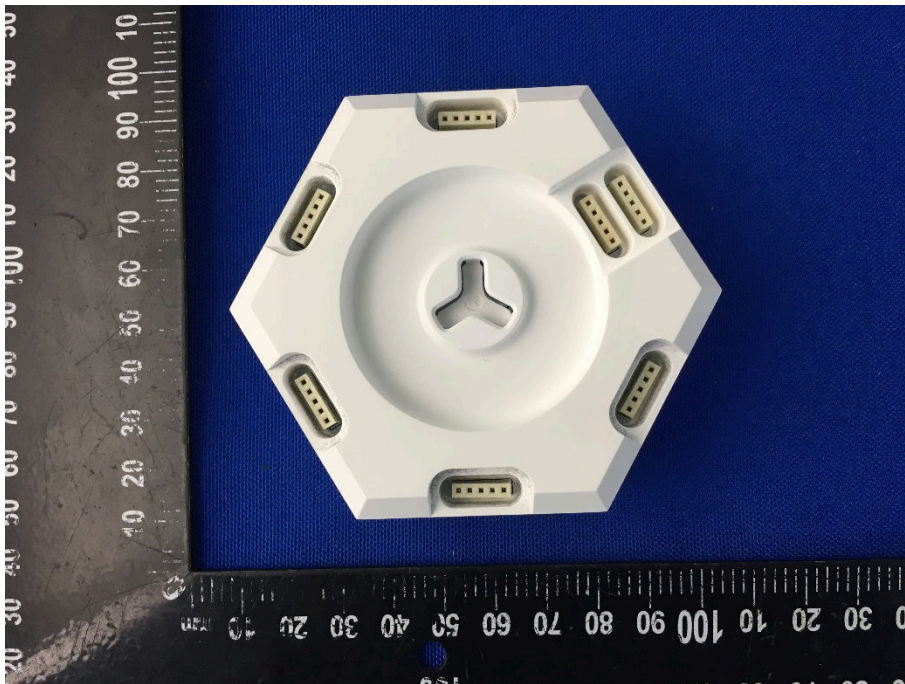

## ANNEX C EUT EXTERNAL PHOTOS

FRONT VIEW OF Quantum Light

REAR VIEW OF Quantum Light

LEFT SIDE VIEW OF Quantum Light

RIGHT SIDE OF Quantum Light

TOP VIEW OF Quantum Light

BOTTOM VIEW OF Quantum Light

FRONT VIEW OF Controller

REAR VIEW OF Controller

LEFT SIDE VIEW OF Controller

RIGHT SIDE OF Controller

TOP VIEW OF Controller

BOTTOM VIEW OF Controller

Accessory-USB Cable

Accessory-Pedestal