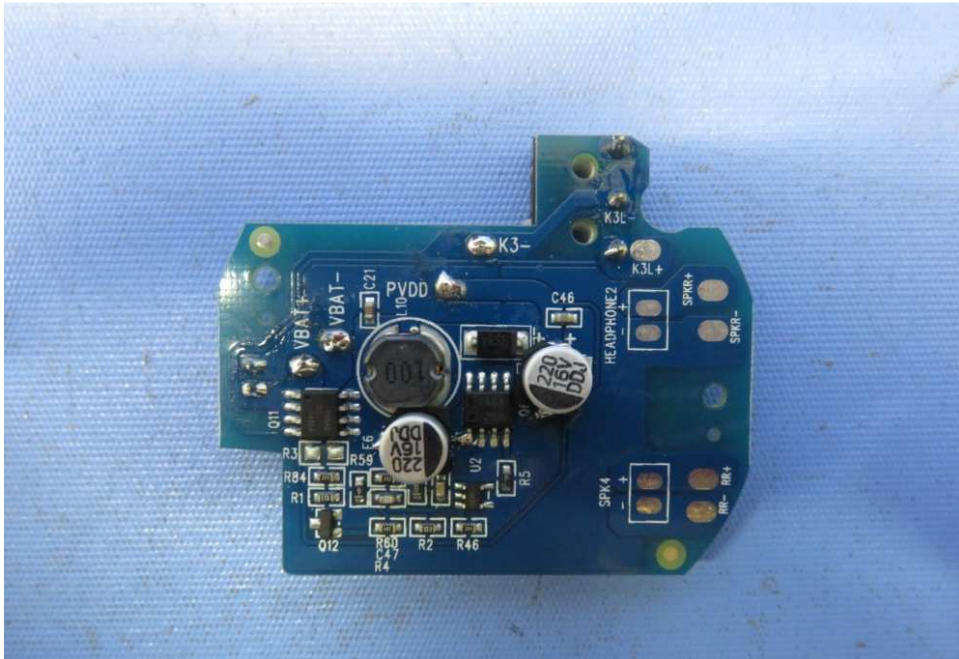

Equipment Photographs

(Internal)

Equipment Photographs

(Internal)

INTERTEK TESTING SERVICE

Report No.: 16071809HKG-001

Equipment Photographs

(Internal)