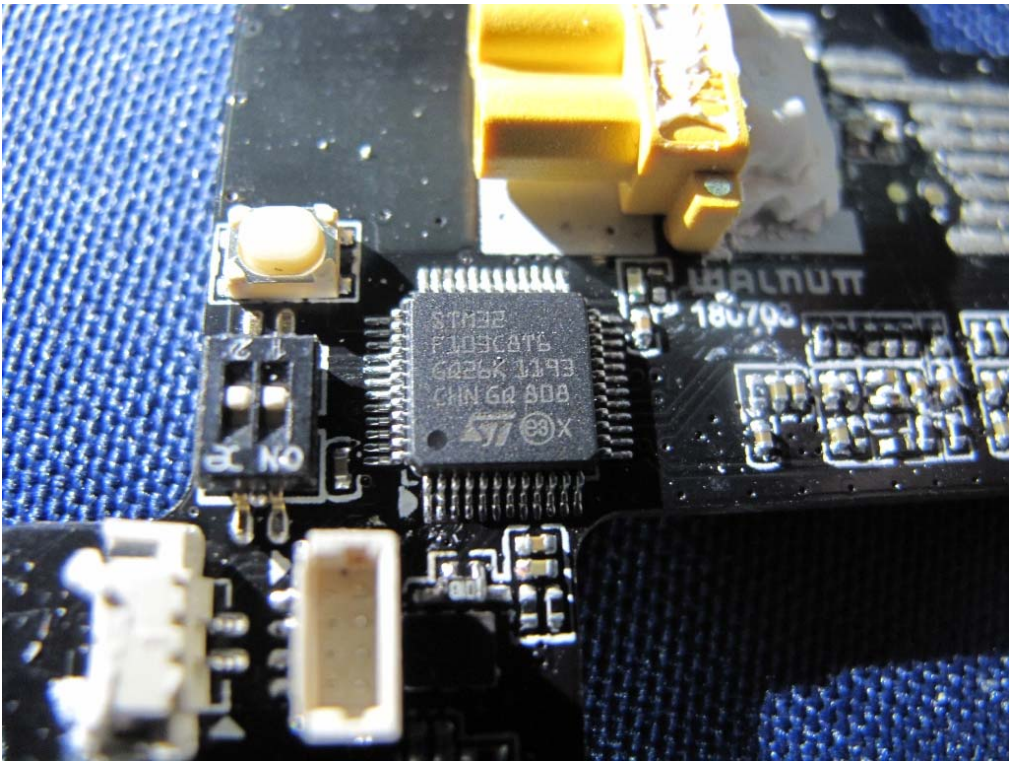

Model No.: Silver

BT Antenna

END OF REPORT