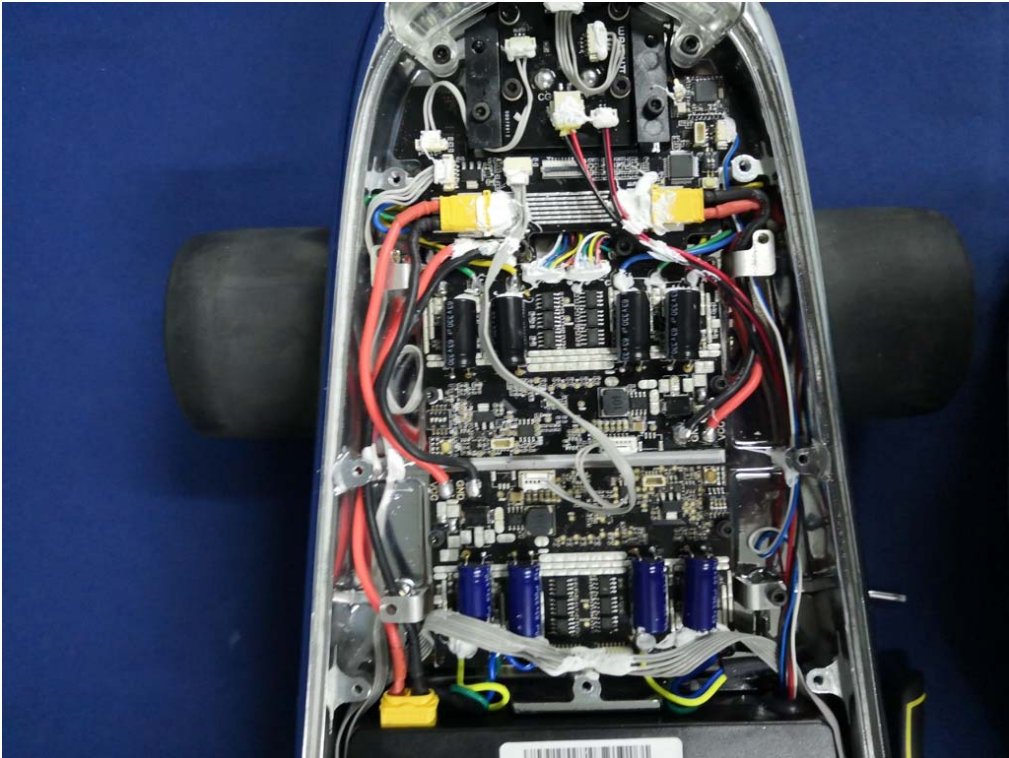

Model No.: Silver

BT Antenna

END OF REPORT