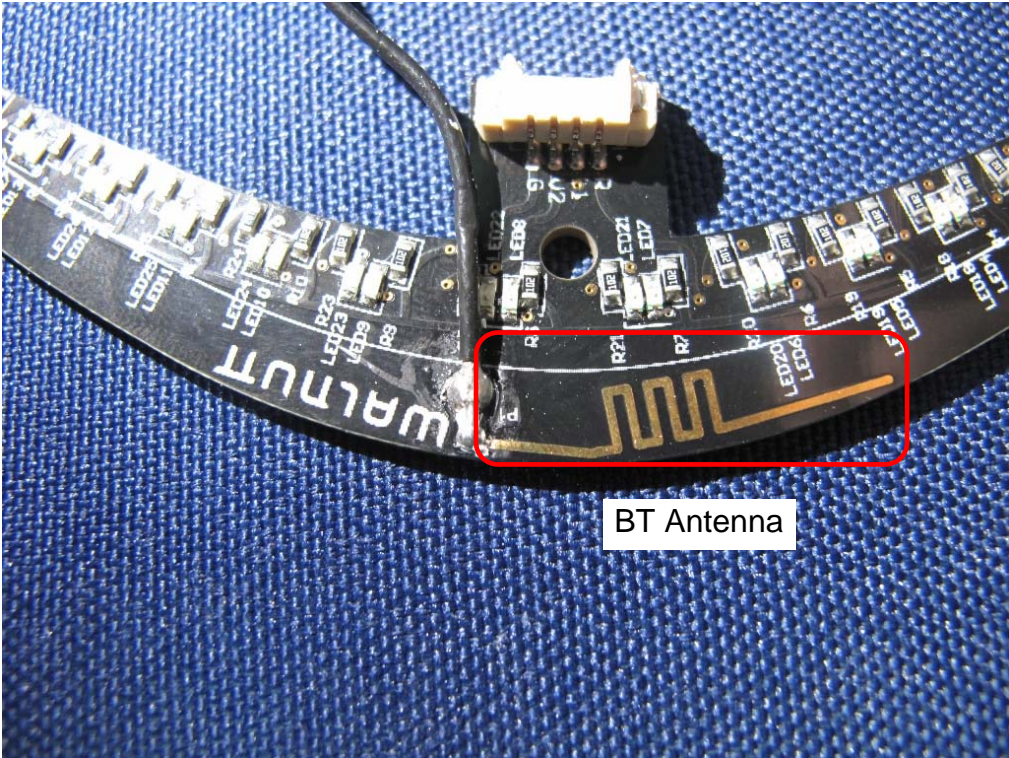

Model No.: Silver

BT Antenna

END OF REPORT