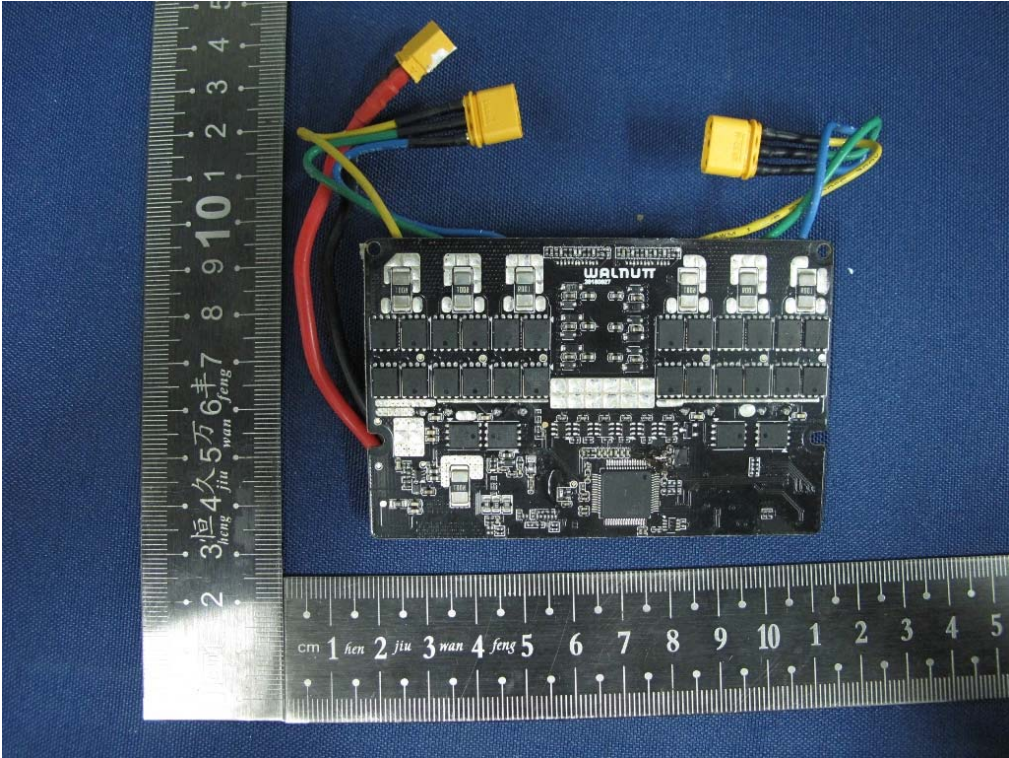

Model No.: Silver

BT Antenna

END OF REPORT