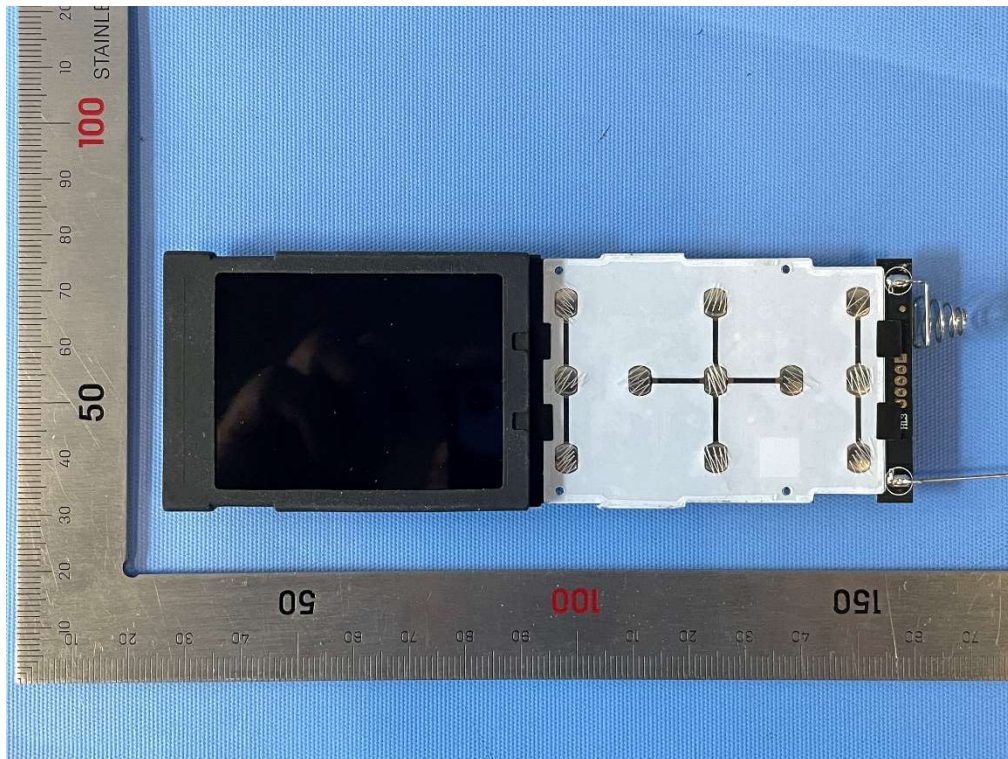

# Internal Photos

Internal view  
EUT(HJ8258)

Antenna

Host(HJSR95 Ble)

Antenna