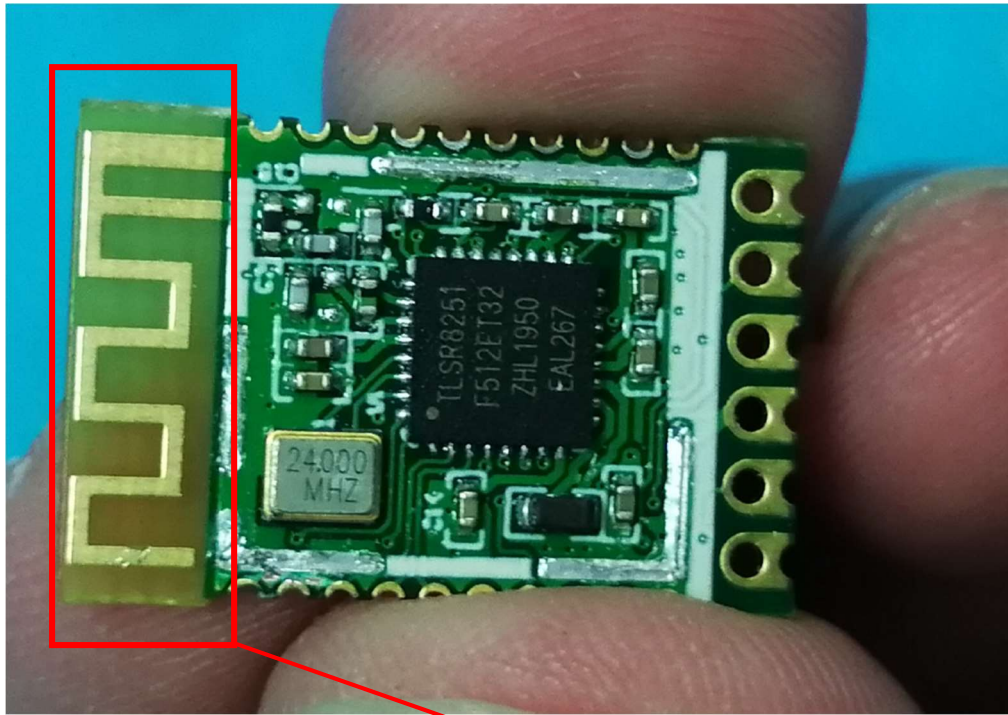

# Internal Photos

Internal view  
EUT(HJ8258)

Antenna

Host(HJSR95 Ble)

Antenna