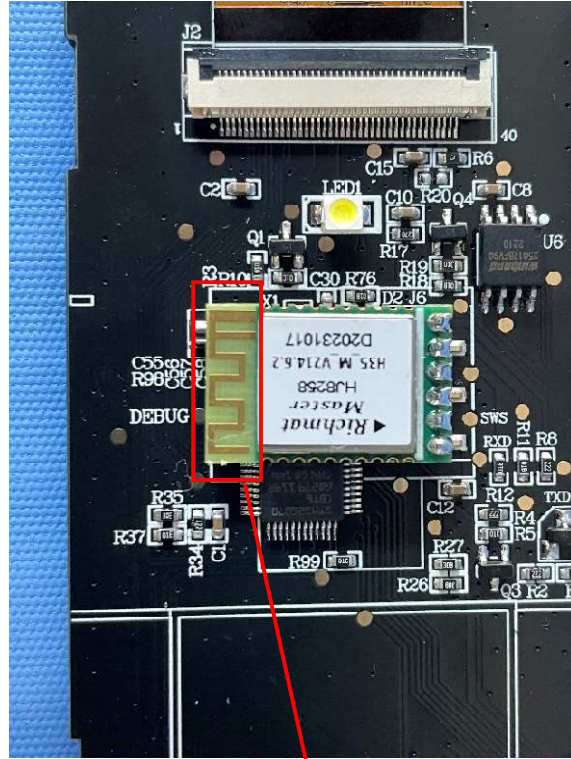

# Internal Photos

Internal view  
EUT(HJ8258)

Antenna

Host(HJSR95 Ble)

Antenna