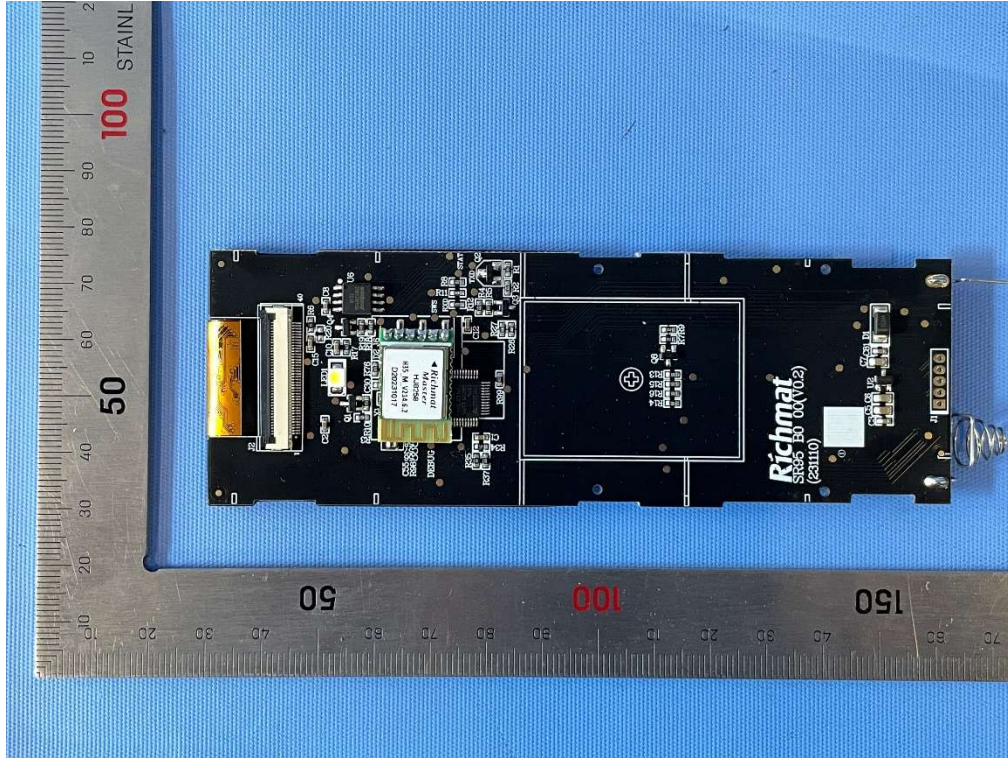

# Internal Photos

Internal view  
EUT(HJ8258)

Antenna

Host(HJSR95 Ble)

Antenna