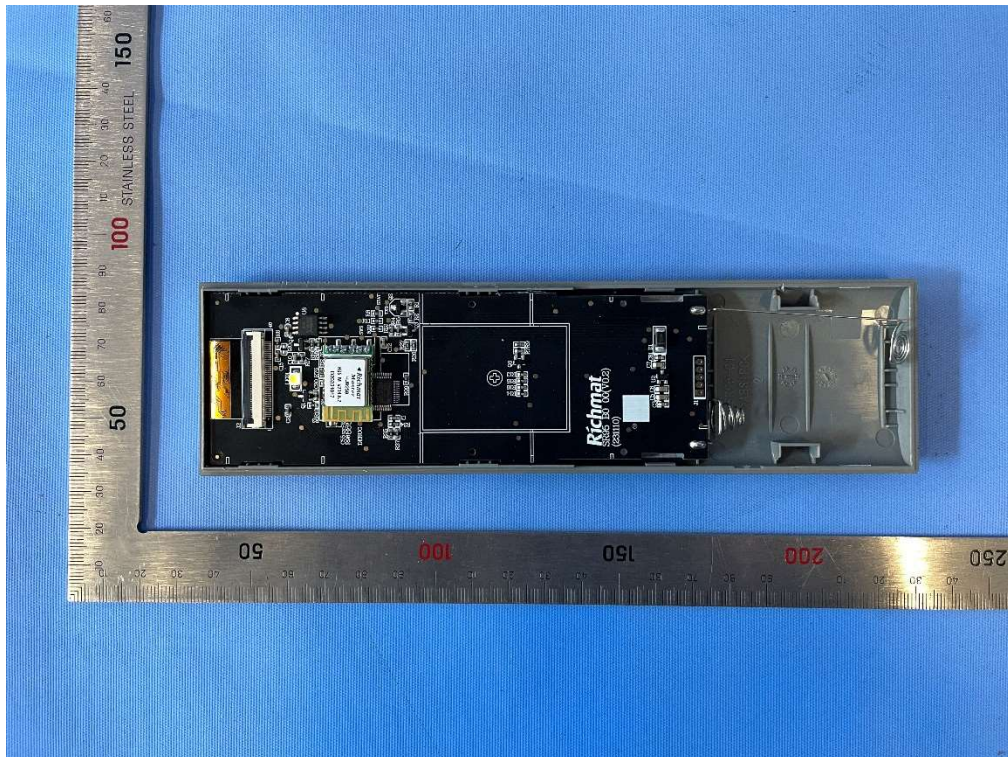

# Internal Photos

Internal view  
EUT(HJ8258)

Antenna

Host(HJSR95 Ble)

Antenna