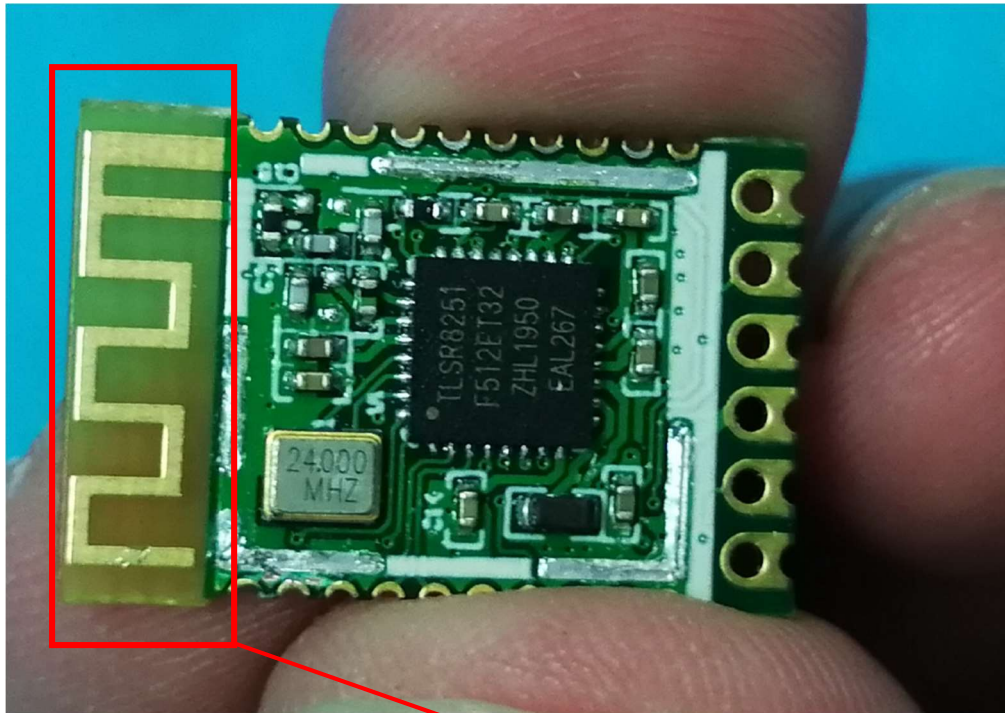

Internal Photos

Internal view
EUT(HJ8258)

Antenna

Host(HJC53 Ble)

Antenna