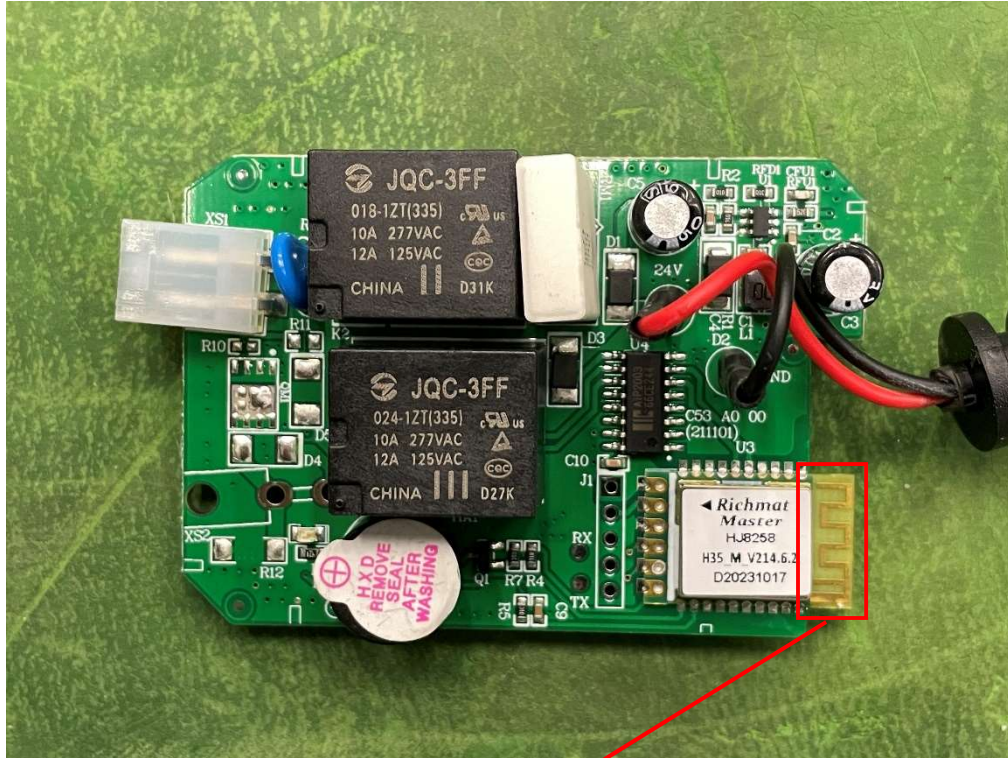

Internal Photos

Internal view
EUT(HJ8258)

Antenna

Host(HJC53 Ble)

Antenna