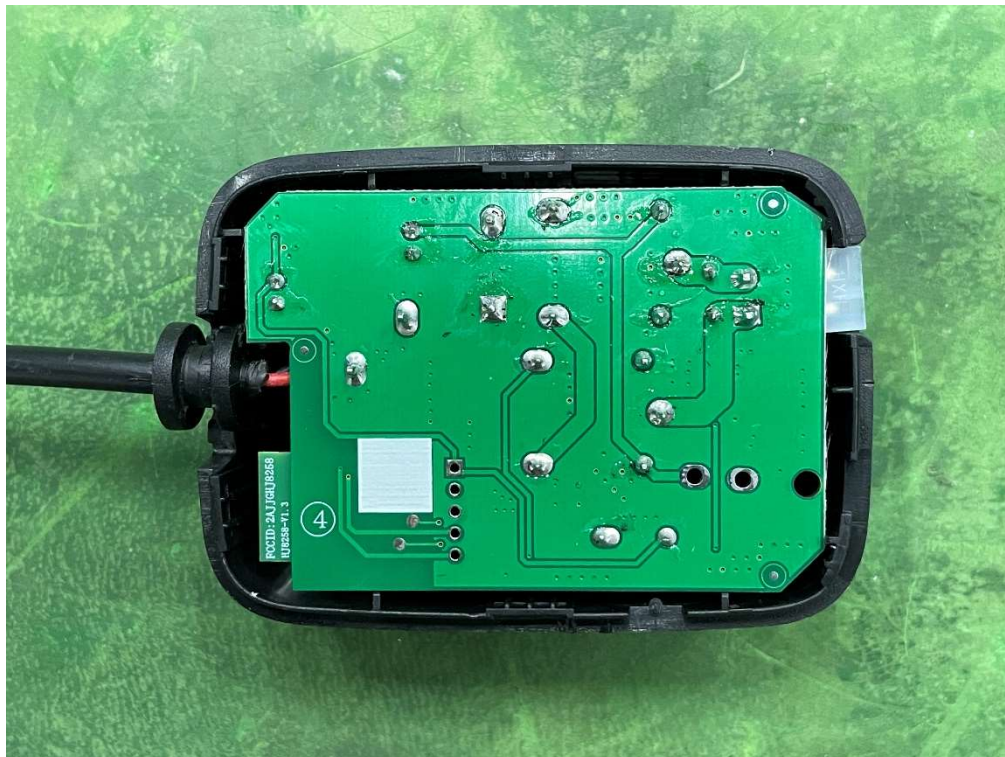

Internal Photos

Internal view
EUT(HJ8258)

Antenna

Host(HJC53 Ble)

Antenna