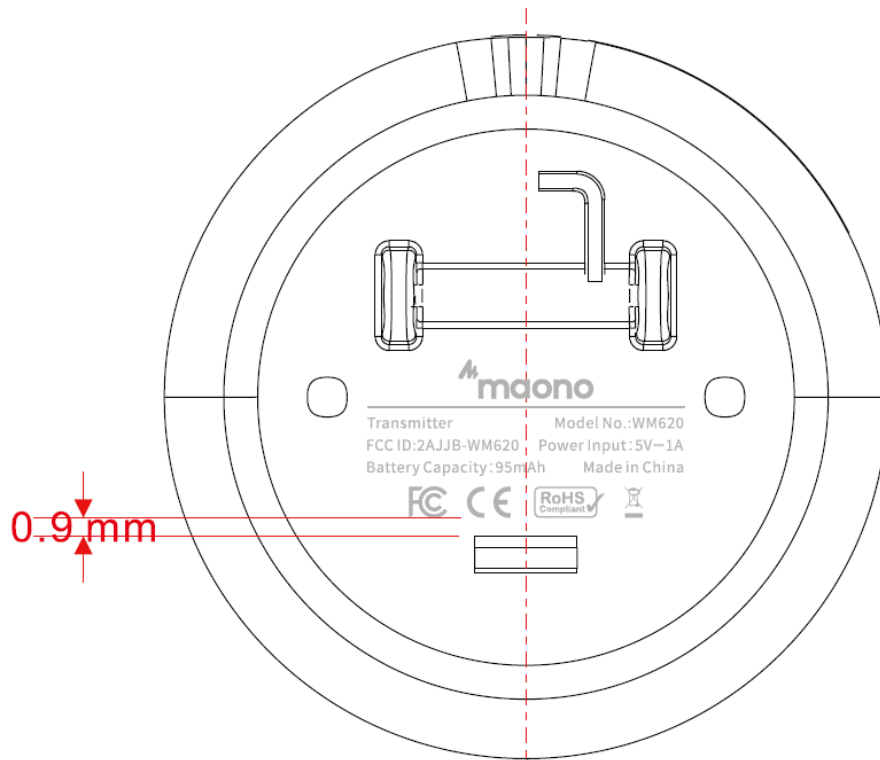

LABEL AND LOCATION

(Size: L3.0cm x 1.5cm)

Label Location