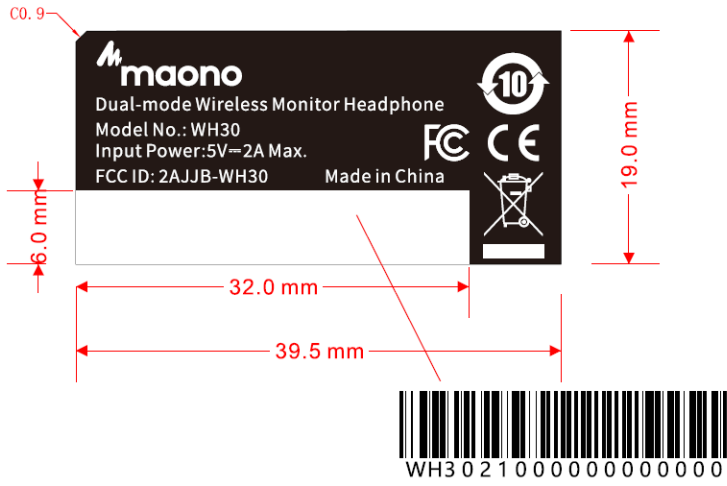

FCC ID LABEL:

此区域S/N 码以生产打印为准

Label Location: