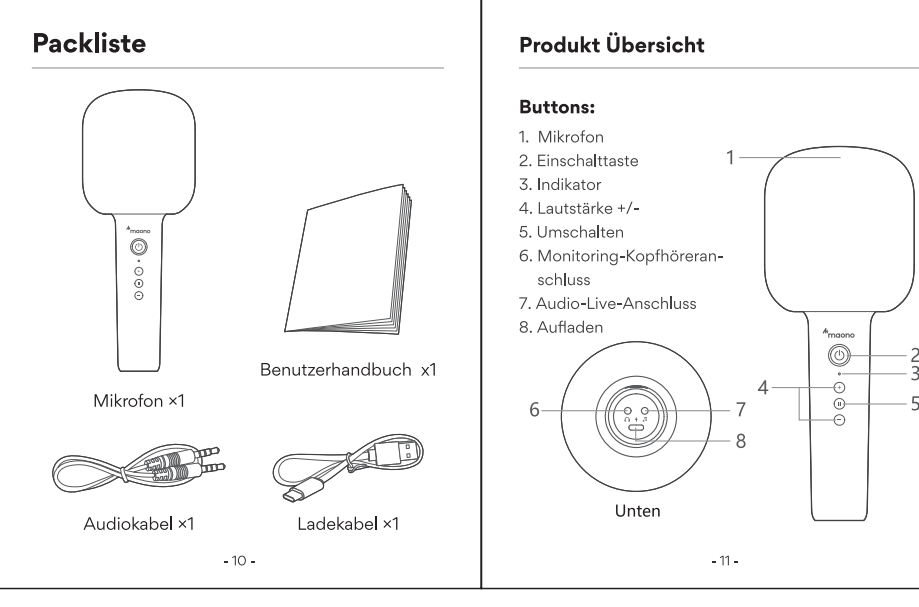

Produkt Übersicht

Buttons

1. Microfon
2. Ein/Aus
3. Indikator
4. Leiser/Lauter +/-
5. Leakthrough
6. Monitoring Kopfhöreranschluss
7. Audio/Lux-Anschluss
8. Aufladen

Parameter

Speicher	Einzel 4Ω/5W
Bluetooth-Version	BLE
Batteriekapazität	2000mAh
Aufladen	5V/2.0A
Ladezeit	1,5 h
Wartungsdauer	4,5 h
Diaphragm	90 mm
Verbindung	Bluetooth/TWS Doppelpaarung (AUX/USB-C 3,5 mm Audio-Eingang)
Formfaktor	Handheld
Diaphragmenmuster	Kardoid
Gewicht	385g
Größe des Produkts	221 x 80 mm

Warnungen

- Verwenden Sie das Produkt nicht in explosionsgefährdeten Umgebungen.
- Verwenden Sie das Produkt nicht in der Nähe von offenen Flammen oder Wärmequellen.
- Verwenden Sie das Produkt nicht in Regen oder Schnee.
- Verwenden Sie das Produkt nicht in korrosiven Umgebungen.
- Verwenden Sie das Produkt nicht in einem Magnetfeld.

Hinweise

- Bitte lesen Sie das Handbucht sorgfältig durch.
- Bitte lesen Sie die Bedienungsanleitung sorgfältig durch.
- Bitte vermeiden Sie das Überhitzen des Produkts.
- Bitte vermeiden Sie das Überladen des Produkts.