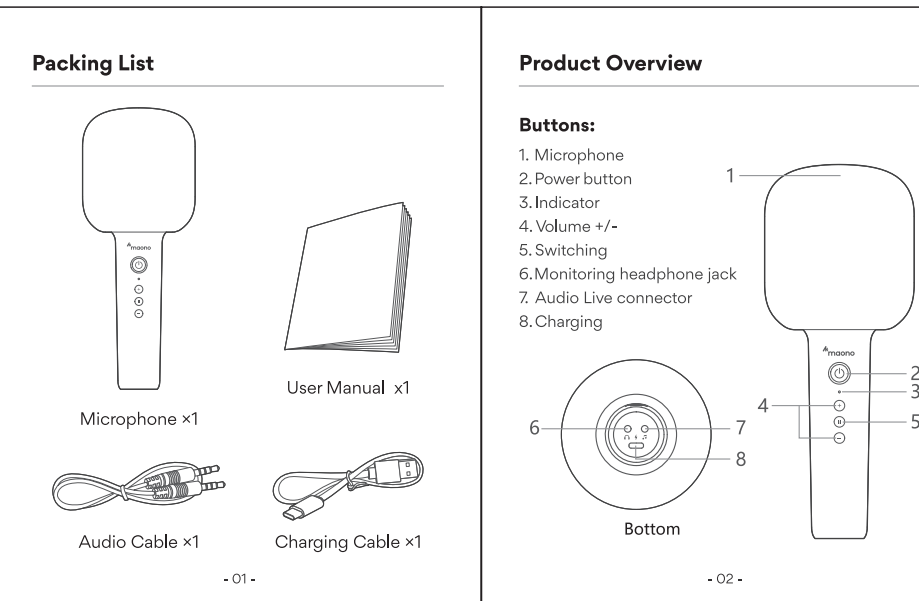

Product Overview

Buttons

1. Microphone
2. Power button
3. Indicator
4. Mute +/-
5. Bleedthrough
6. Monitoring headphone jack
7. Audio/Lux connector
8. Charging

Specifications

Speaker	Single 4Ω/5W
Bluetooth Version	BLE
Battery Capacity	2000mAh
Charging	5V/2.0A
Ready time	1.5H
Charging Hour	4.5H
Diaphragm	90mm
Connection	Bluetooth/TWS dual way pairing (Aux/USB-C 3.5mm audio input)
Form factor	Handheld
Fiber Pattern	Cardioid
Product Size	221 x 80mm

Caution

- Do not use the product in a flammable or explosive atmosphere.
- Do not use the product near open flames or heat sources.
- Do not use the product in a rain or snow environment.
- Do not use the product in a corrosive atmosphere.
- Do not use the product in a magnetic field.