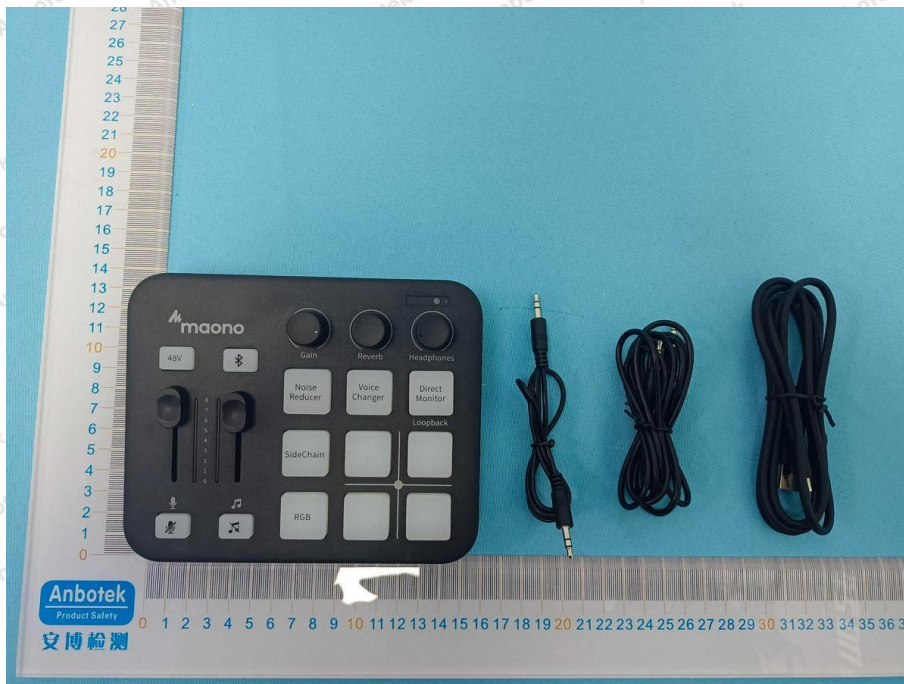

Appendix II -- External Photograph

Shenzhen Anbotek Compliance Laboratory Limited

Address: 1/F., Building D, Sogood Science and Technology Park, Sanwei Community, Hangcheng Street, Bao'an District, Shenzhen, Guangdong, China.
Tel: (86) 0755-26066440 Fax: (86) 0755-26014772 Email: service@anbotek.com