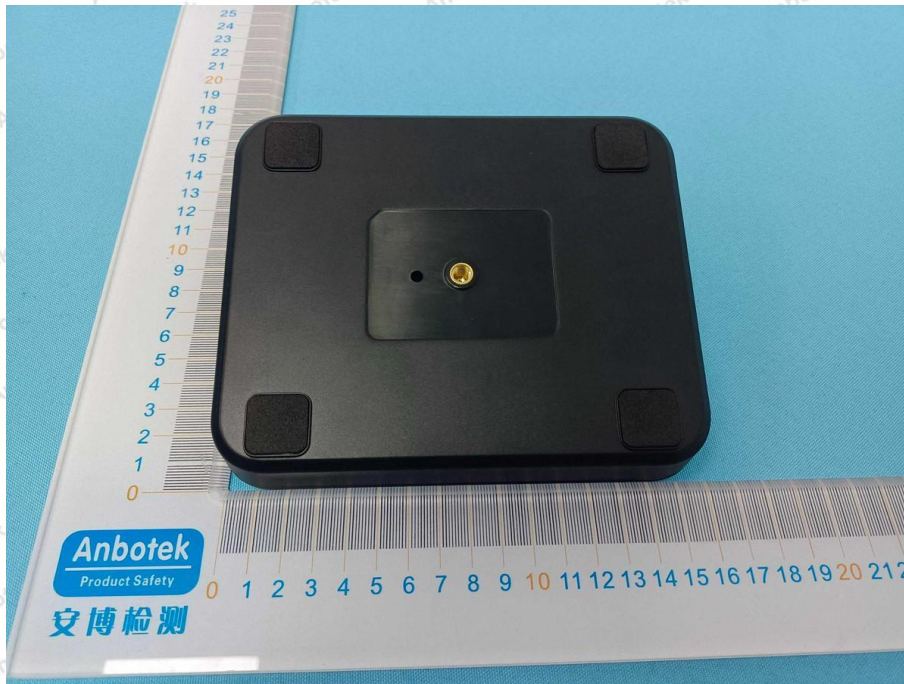

Appendix II -- External Photograph

Shenzhen Anbotek Compliance Laboratory Limited

Address: 1/F., Building D, Sogood Science and Technology Park, Sanwei Community, Hangcheng Street, Bao'an District, Shenzhen, Guangdong, China.
Tel: (86) 0755-26066440 Fax: (86) 0755-26014772 Email: service@anbotek.com