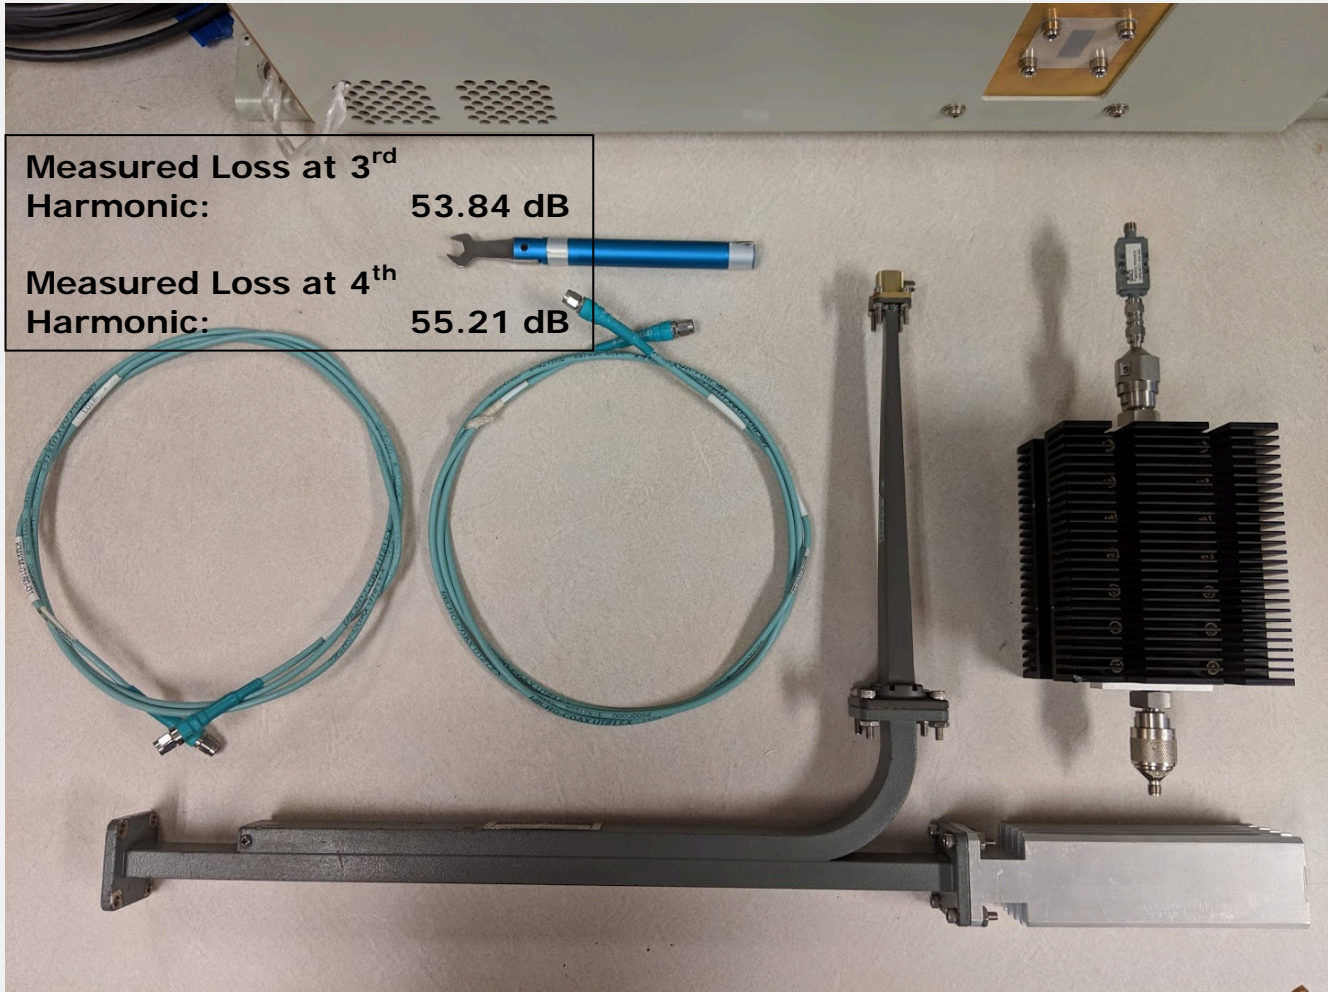

TEST SETUP PHOTOGRAPHS

Applicant: NAVICO RBU ITALIA S.R.L.
FCC ID: 2AJJ3SRTLAN25X
IC: 21849-SRTLAN25X

Conducted Measurements: Table Setup

Applicant: NAVICO RBU ITALIA S.R.L.
FCC ID: 2AJJ3SRTLAN25X
IC: 21849-SRTLAN25X

TEST SETUP PHOTOGRAPHS

Conducted Measurements: Fundamental Measurement Equipment

Applicant: NAVICO RBU ITALIA S.R.L.
FCC ID: 2AJJ3SRTLAN25X
IC: 21849-SRTLAN25X

TEST SETUP PHOTOGRAPHS

Conducted Measurements: 2nd Harmonic Measurement Equipment

Applicant: NAVICO RBU ITALIA S.R.L.
FCC ID: 2AJJ3SRTLAN25X
IC: 21849-SRTLAN25X

TEST SETUP PHOTOGRAPHS

Conducted Measurements: 3rd and 4th Harmonic Measurement Equipment

Applicant: NAVICO RBU ITALIA S.R.L.
FCC ID: 2AJJ3SRTLAN25X
IC: 21849-SRTLAN25X

TEST SETUP PHOTOGRAPHS

Conducted Measurements

Applicant: NAVICO RBU ITALIA S.R.L.
FCC ID: 2AJJ3SRTLAN25X
IC: 21849-SRTLAN25X

TEST SETUP PHOTOGRAPHS

Spurious Emissions at the Antenna Terminal

Applicant: NAVICO RBU ITALIA S.R.L.
FCC ID: 2AJJ3SRTLAN25X
IC: 21849-SRTLAN25X