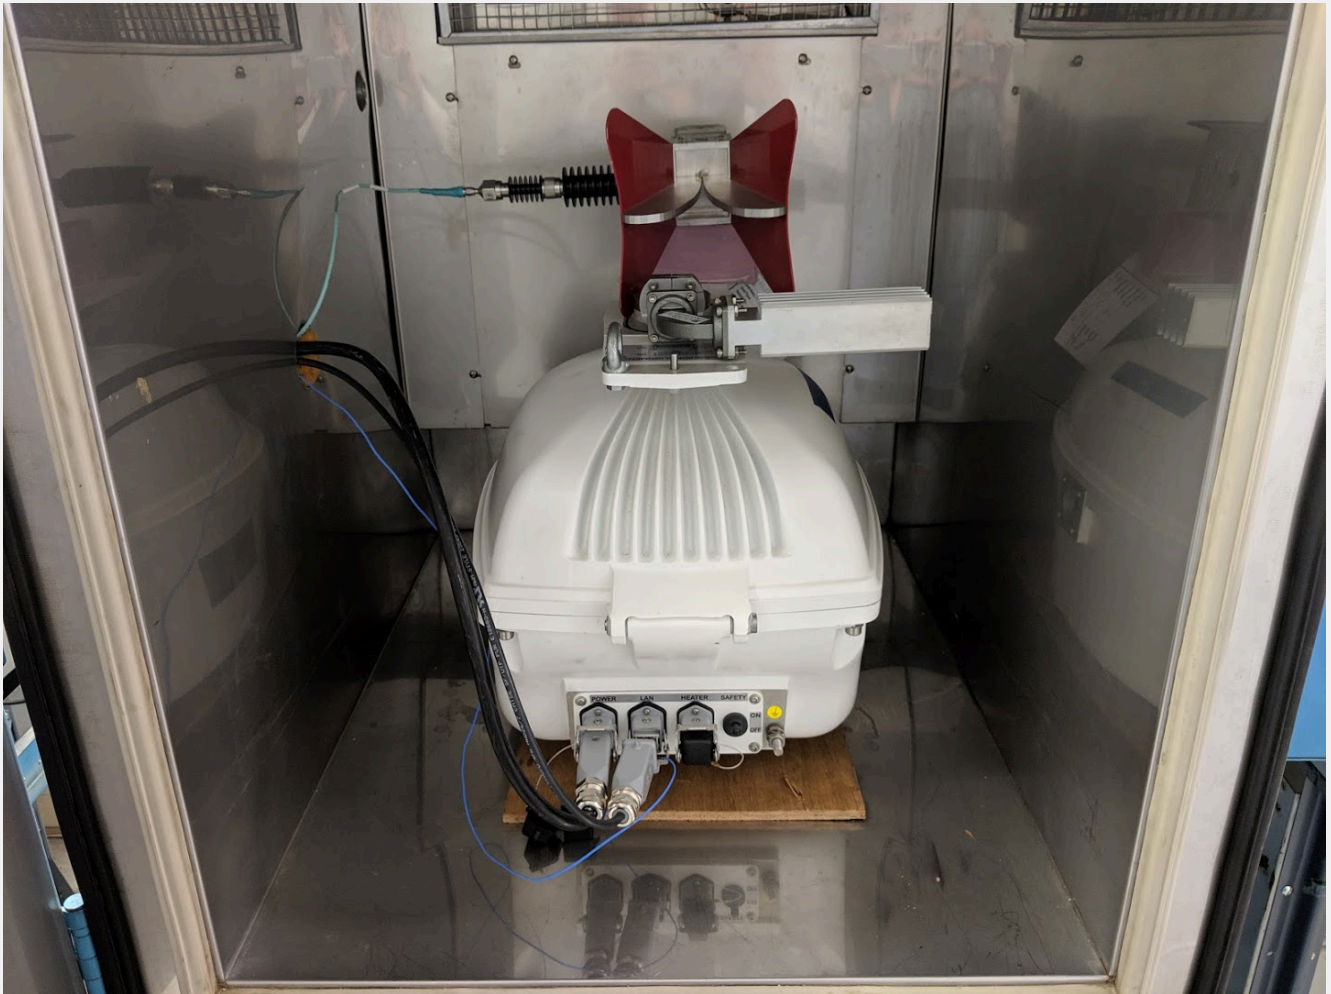

TEST SETUP PHOTOGRAPHS

Frequency Stability

Applicant: NAVICO RBU ITALIA S.R.L.
FCC ID: 2AJJ3SRTLAN25X
IC: 21849-SRTLAN25X