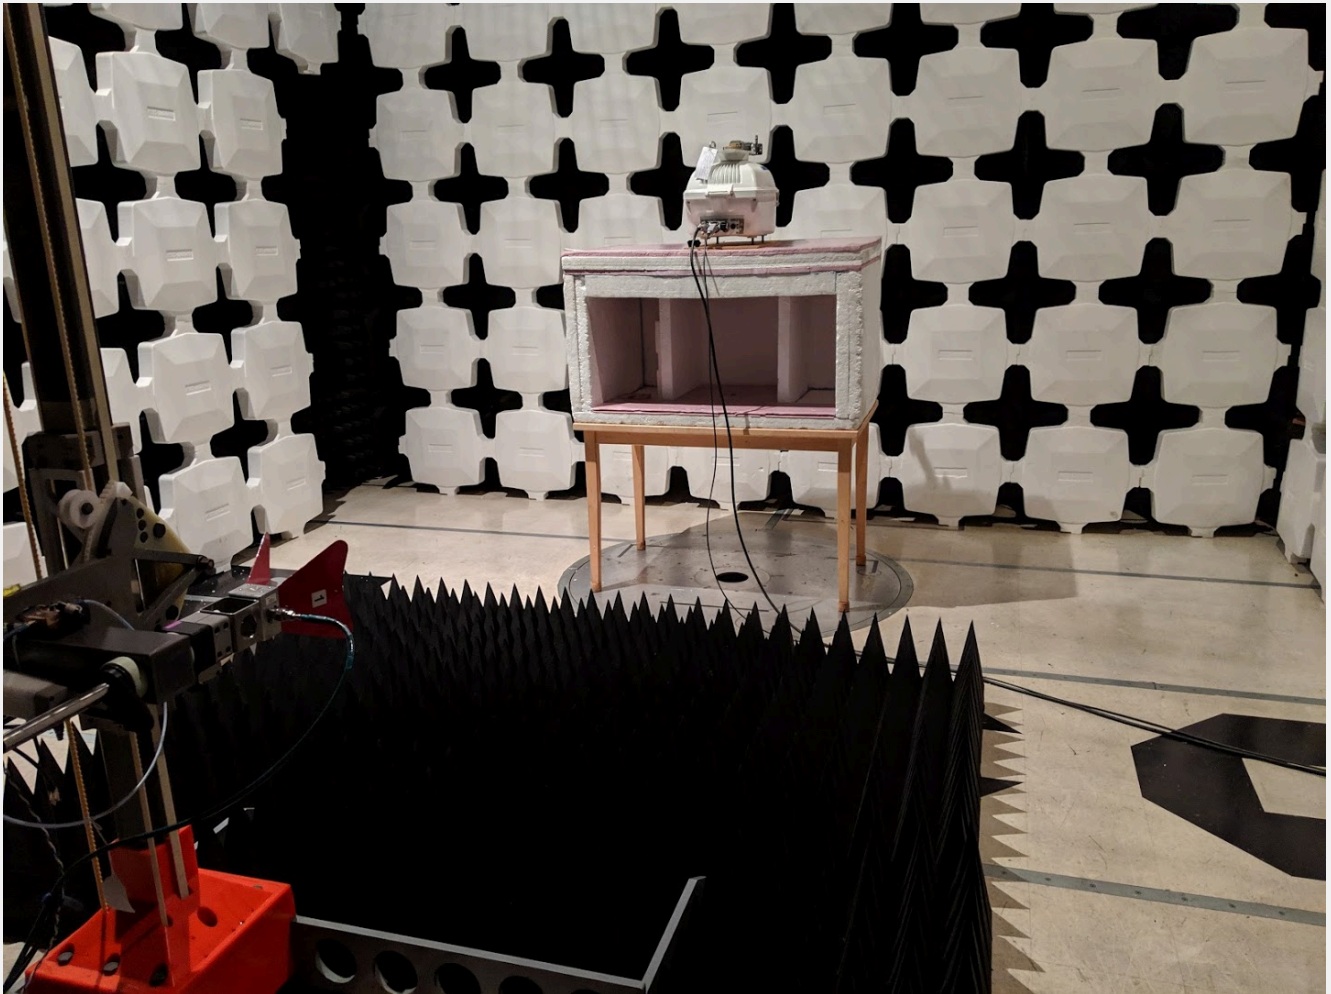

TEST SETUP PHOTOGRAPHS

**Field Strength of Spurious Emissions
1 – 18 GHz (Dual Ridge Waveguide Antenna)**

Applicant: NAVICO RBU ITALIA S.R.L.
FCC ID: 2AJJ3SRTLAN25X
IC: 21849-SRTLAN25X