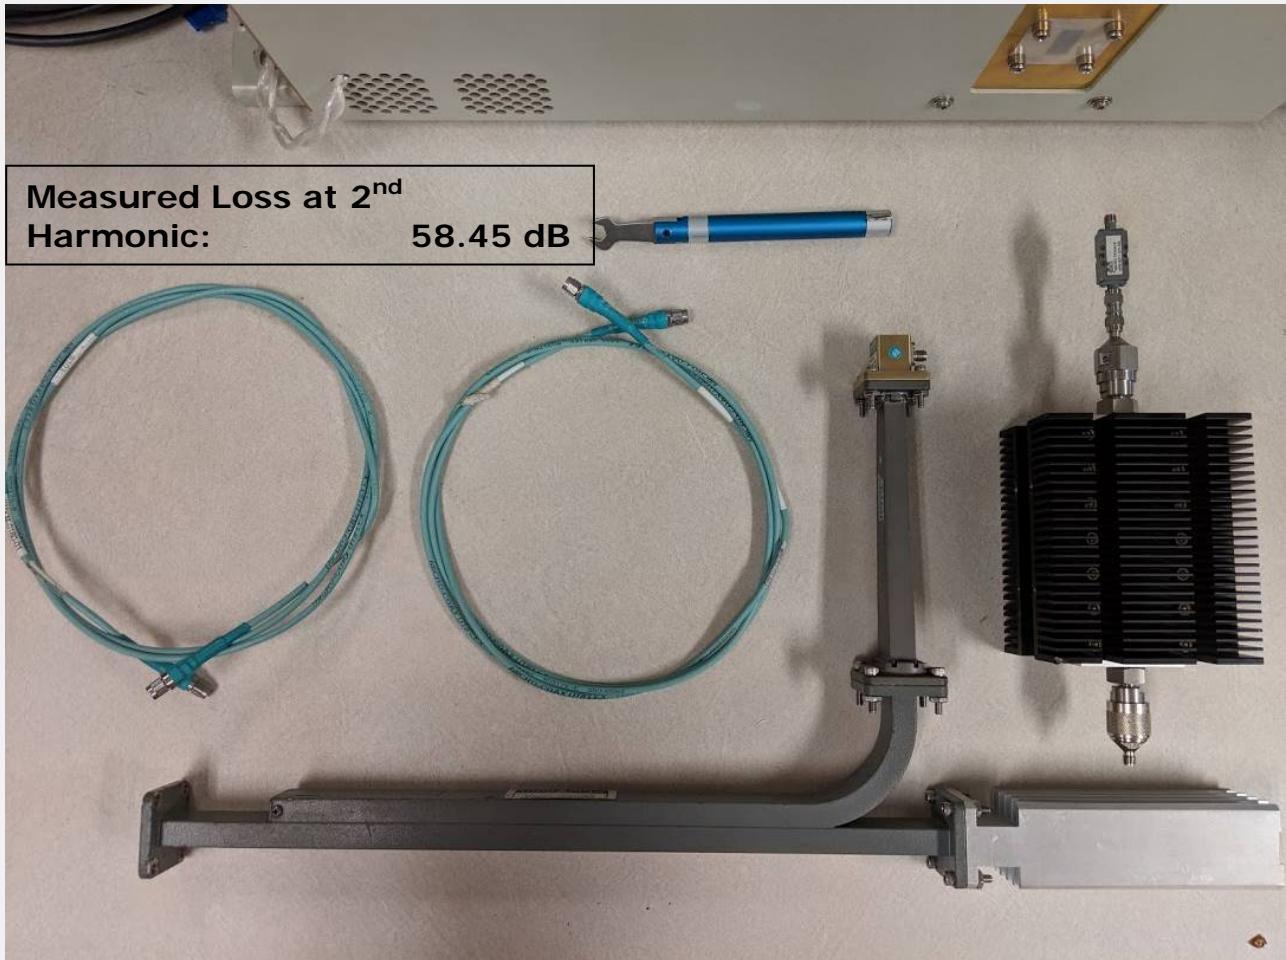

TEST SETUP PHOTOGRAPHS

Applicant: NAVICO RBU ITALIA S.R.L.
FCC ID: 2AJJ3SRTLAN25X
IC: 21849-SRTLAN25X

Conducted Measurements: Table Setup

Applicant: NAVICO RBU ITALIA S.R.L.
FCC ID: 2AJJ3SRTLAN25X
IC: 21849-SRTLAN25X

TEST SETUP PHOTOGRAPHS

Conducted Measurements: Fundamental Measurement Equipment

Applicant: NAVICO RBU ITALIA S.R.L.
FCC ID: 2AJJ3SRTLAN25X
IC: 21849-SRTLAN25X

TEST SETUP PHOTOGRAPHS

Conducted Measurements: 2nd Harmonic Measurement Equipment

TEST SETUP PHOTOGRAPHS

Conducted Measurements

Applicant: NAVICO RBU ITALIA S.R.L.
FCC ID: 2AJJ3SRTLAN25X
IC: 21849-SRTLAN25X

TEST SETUP PHOTOGRAPHS

Spurious Emissions at the Antenna Terminal

Applicant: NAVICO RBU ITALIA S.R.L.
FCC ID: 2AJJ3SRTLAN25X
IC: 21849-SRTLAN25X