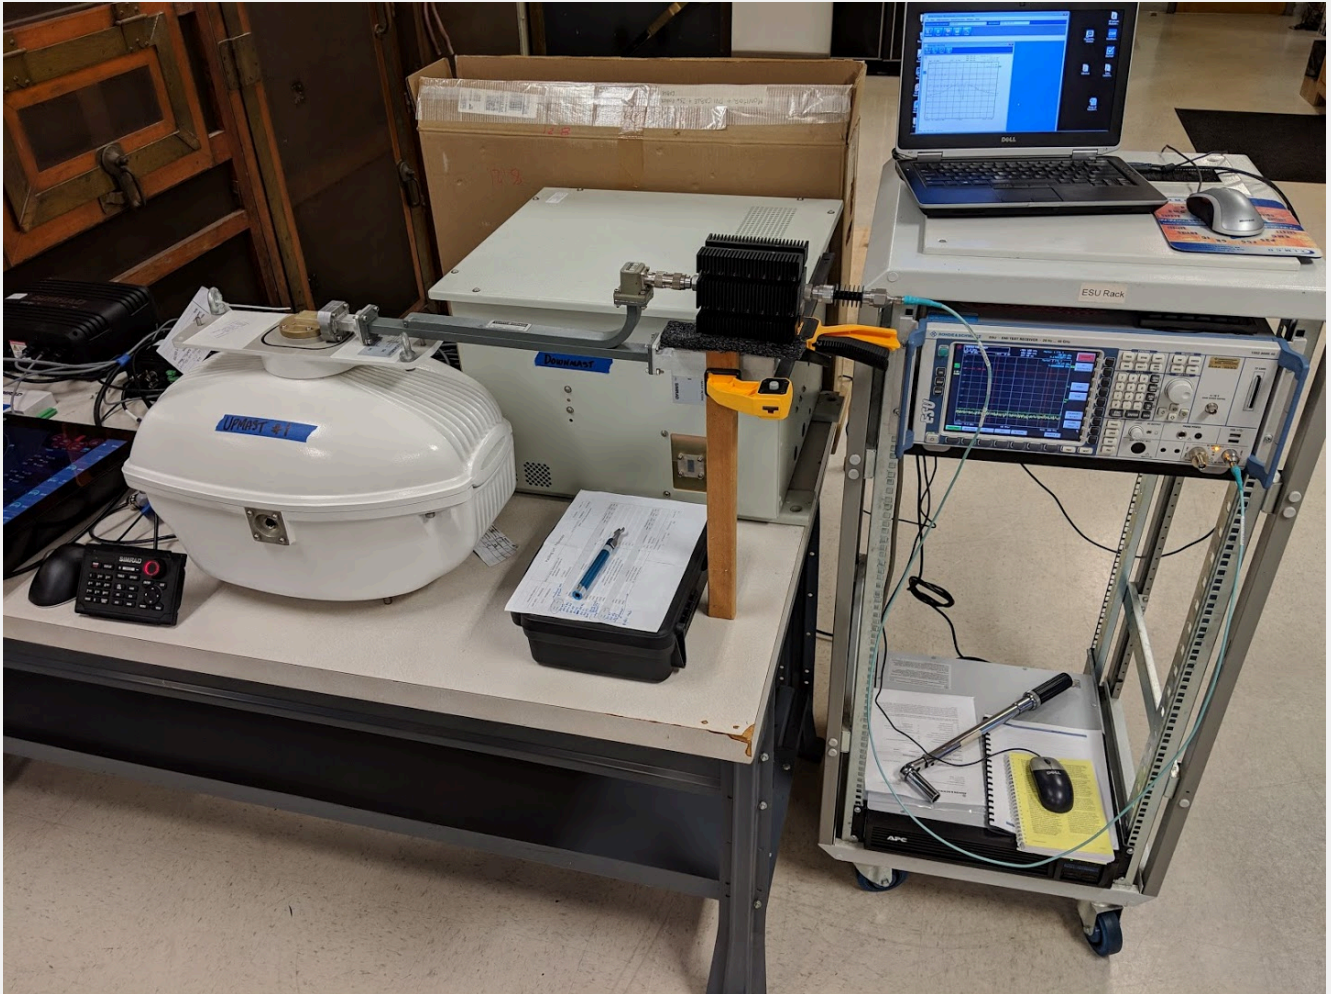

TEST SETUP PHOTOGRAPHS

Applicant: NAVICO RBU ITALIA S.R.L.
FCC ID: 2AJJ3SRTLAN25X
IC: 21849-SRTLAN25X

Conducted Measurements: Table Setup

Applicant: NAVICO RBU ITALIA S.R.L.
FCC ID: 2AJJ3SRTLAN25X
IC: 21849-SRTLAN25X

TEST SETUP PHOTOGRAPHS

Conducted Measurements: Fundamental Measurement Equipment

Applicant: NAVICO RBU ITALIA S.R.L.
FCC ID: 2AJJ3SRTLAN25X
IC: 21849-SRTLAN25X

TEST SETUP PHOTOGRAPHS

Conducted Measurements: 2nd Harmonic Measurement Equipment

Applicant: NAVICO RBU ITALIA S.R.L.
FCC ID: 2AJJ3SRTLAN25X
IC: 21849-SRTLAN25X

TEST SETUP PHOTOGRAPHS

Conducted Measurements: 3rd and 4th Harmonic Measurement Equipment

Applicant: NAVICO RBU ITALIA S.R.L.
FCC ID: 2AJJ3SRTLAN25X
IC: 21849-SRTLAN25X

TEST SETUP PHOTOGRAPHS

Conducted Measurements

Applicant: NAVICO RBU ITALIA S.R.L.
FCC ID: 2AJJ3SRTLAN25X
IC: 21849-SRTLAN25X

TEST SETUP PHOTOGRAPHS

Spurious Emissions at the Antenna Terminal

Applicant: NAVICO RBU ITALIA S.R.L.
FCC ID: 2AJJ3SRTLAN25X
IC: 21849-SRTLAN25X