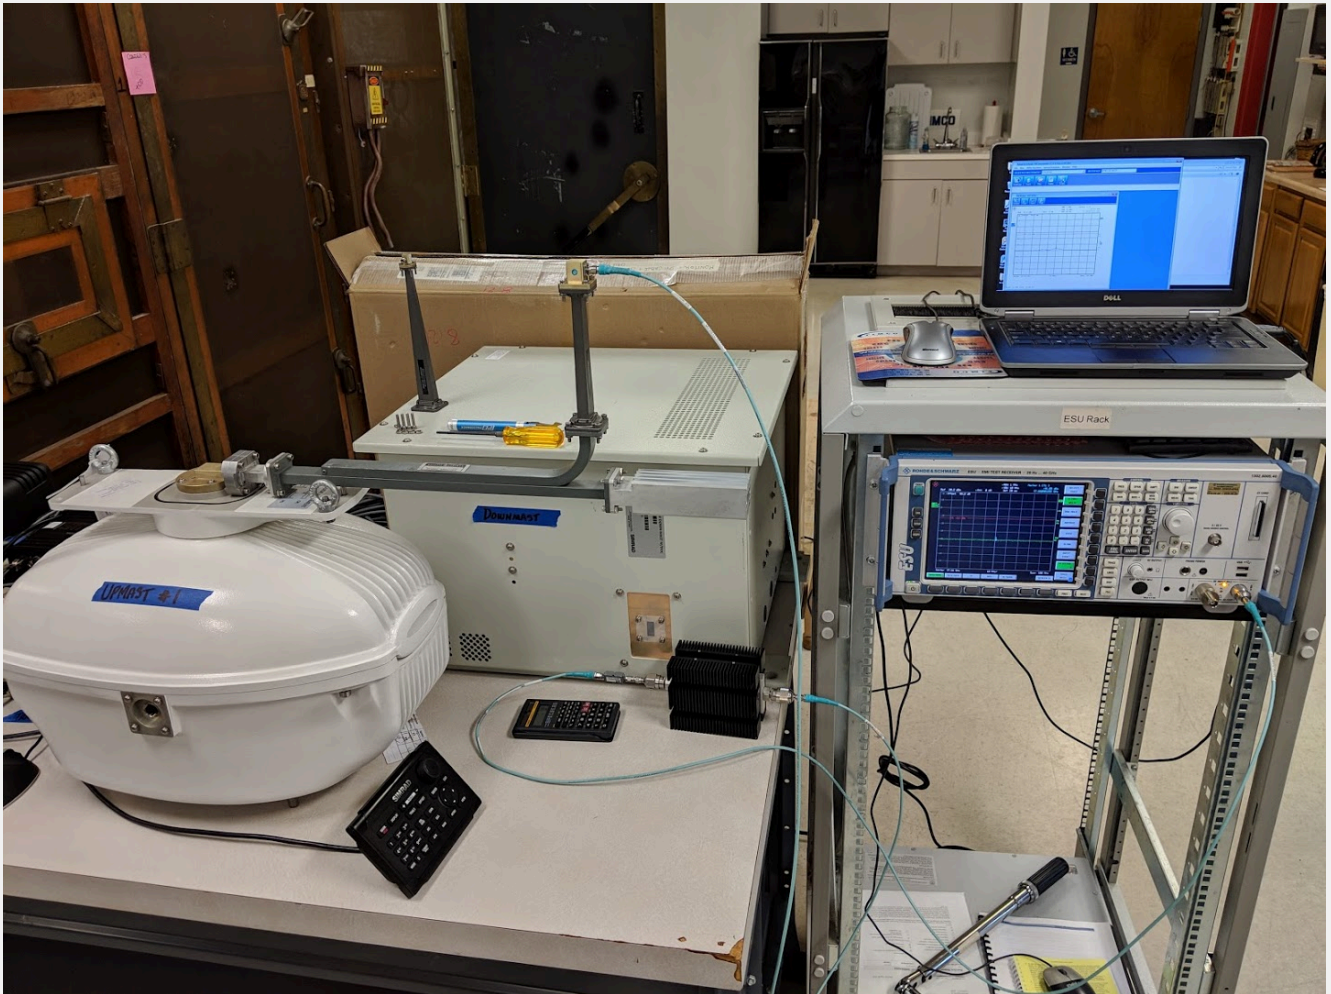

TEST SETUP PHOTOGRAPHS

Applicant: NAVICO RBU ITALIA S.R.L.
FCC ID: 2AJJ3SRTLAN25X
IC: 21849-SRTLAN25X

Conducted Measurements: Table Setup

Applicant: NAVICO RBU ITALIA S.R.L.
FCC ID: 2AJJ3SRTLAN25X
IC: 21849-SRTLAN25X

TEST SETUP PHOTOGRAPHS

Conducted Measurements

Applicant: NAVICO RBU ITALIA S.R.L.
FCC ID: 2AJJ3SRTLAN25X
IC: 21849-SRTLAN25X

TEST SETUP PHOTOGRAPHS

Spurious Emissions at the Antenna Terminal

Applicant: NAVICO RBU ITALIA S.R.L.
FCC ID: 2AJJ3SRTLAN25X
IC: 21849-SRTLAN25X

TEST SETUP PHOTOGRAPHS

Field Strength of Spurious Emissions, EUT Test Arrangement

Applicant: NAVICO RBU ITALIA S.R.L.
FCC ID: 2AJJ3SRTLAN25X
IC: 21849-SRTLAN25X

TEST SETUP PHOTOGRAPHS

**Field Strength of Spurious Emissions
30 MHz to 200 MHz (Biconical Antenna)**