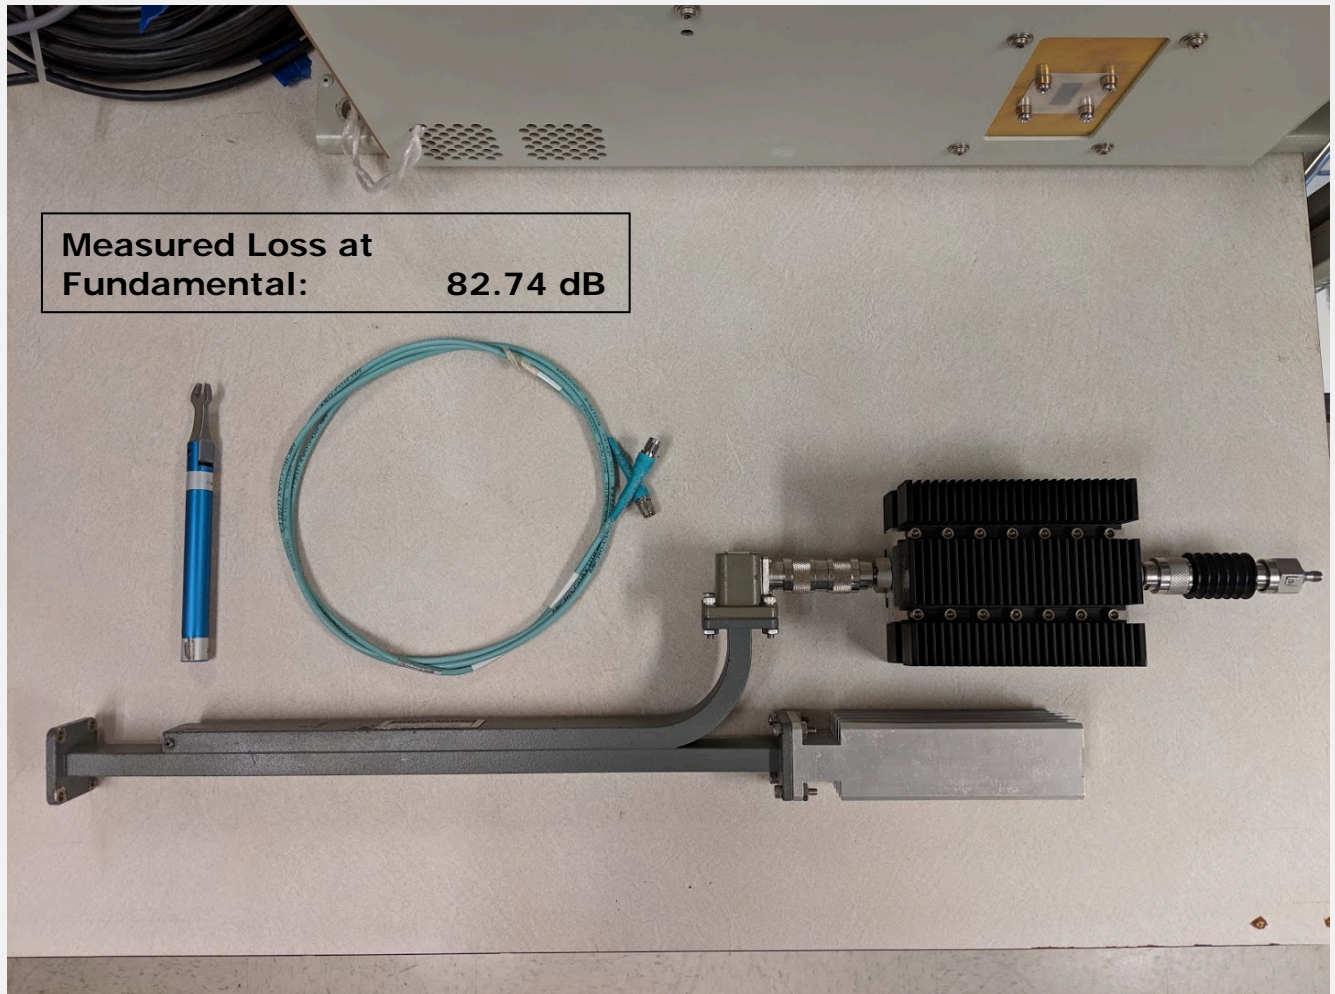

TEST SETUP PHOTOGRAPHS

Applicant: NAVICO RBU ITALIA S.R.L.
FCC ID: 2AJJ3SRTLAN25X
IC: 21849-SRTLAN25X

Conducted Measurements: Table Setup

Applicant: NAVICO RBU ITALIA S.R.L.
FCC ID: 2AJJ3SRTLAN25X
IC: 21849-SRTLAN25X

TEST SETUP PHOTOGRAPHS

Conducted Measurements: Fundamental Measurement Equipment

Applicant: NAVICO RBU ITALIA S.R.L.
FCC ID: 2AJJ3SRTLAN25X
IC: 21849-SRTLAN25X

TEST SETUP PHOTOGRAPHS

Conducted Measurements: 2nd Harmonic Measurement Equipment

TEST SETUP PHOTOGRAPHS

Conducted Measurements

Applicant: NAVICO RBU ITALIA S.R.L.
FCC ID: 2AJJ3SRTLAN25X
IC: 21849-SRTLAN25X

TEST SETUP PHOTOGRAPHS

Spurious Emissions at the Antenna Terminal

Applicant: NAVICO RBU ITALIA S.R.L.
FCC ID: 2AJJ3SRTLAN25X
IC: 21849-SRTLAN25X

TEST SETUP PHOTOGRAPHS

Field Strength of Spurious Emissions, EUT Test Arrangement

Applicant: NAVICO RBU ITALIA S.R.L.
FCC ID: 2AJJ3SRTLAN25X
IC: 21849-SRTLAN25X

TEST SETUP PHOTOGRAPHS

**Field Strength of Spurious Emissions
30 MHz to 200 MHz (Biconical Antenna)**