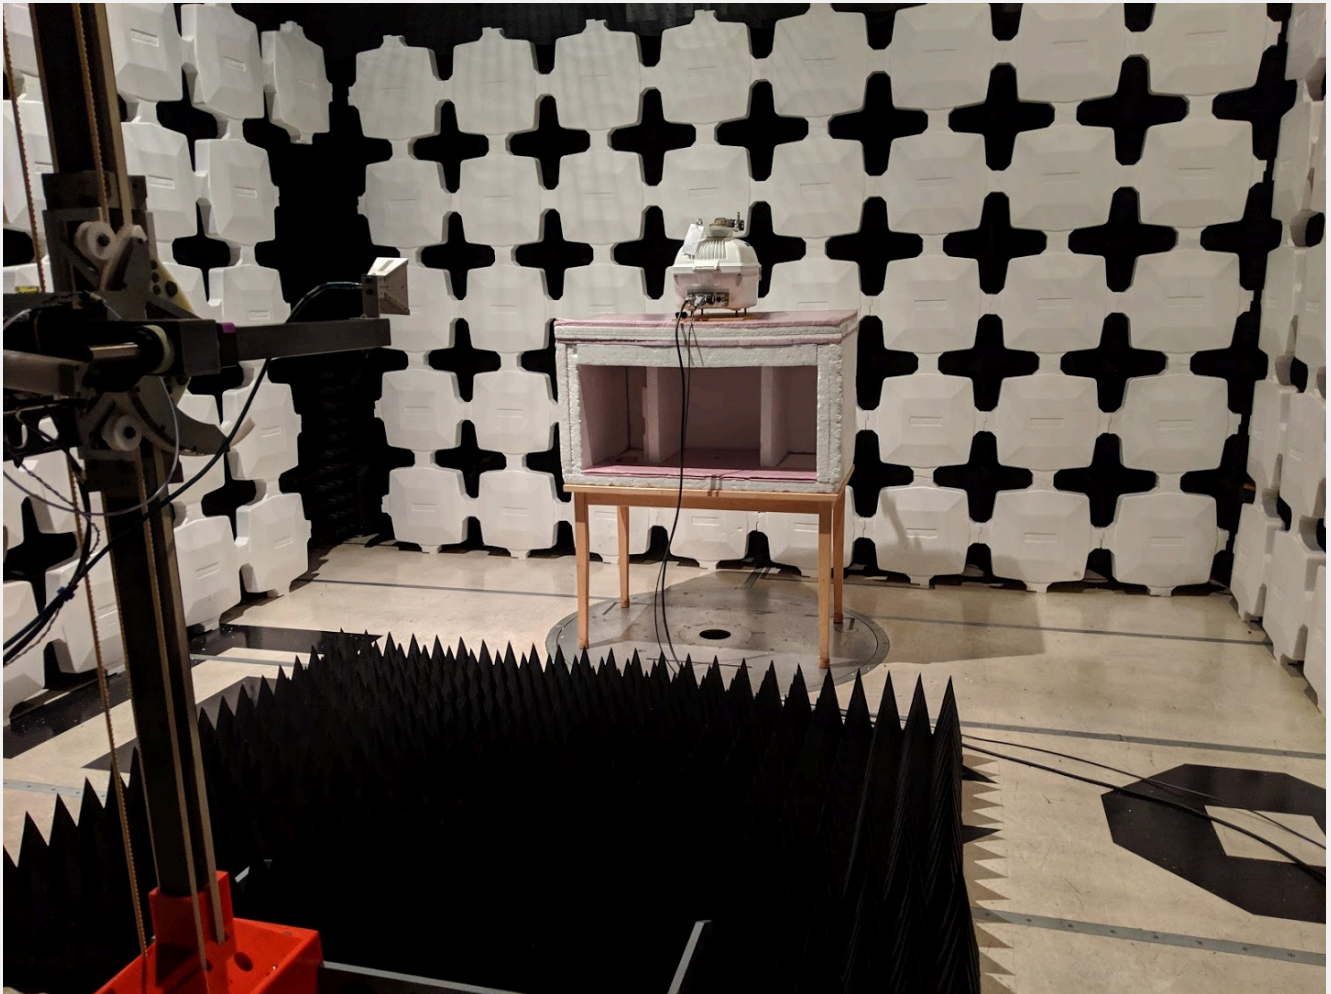

TEST SETUP PHOTOGRAPHS

**Field Strength of Spurious Emissions
> 18 GHz (Double Ridge Horn Antenna)**

Applicant: NAVICO RBU ITALIA S.R.L.
FCC ID: 2AJJ3SRTLAN25X
IC: 21849-SRTLAN25X