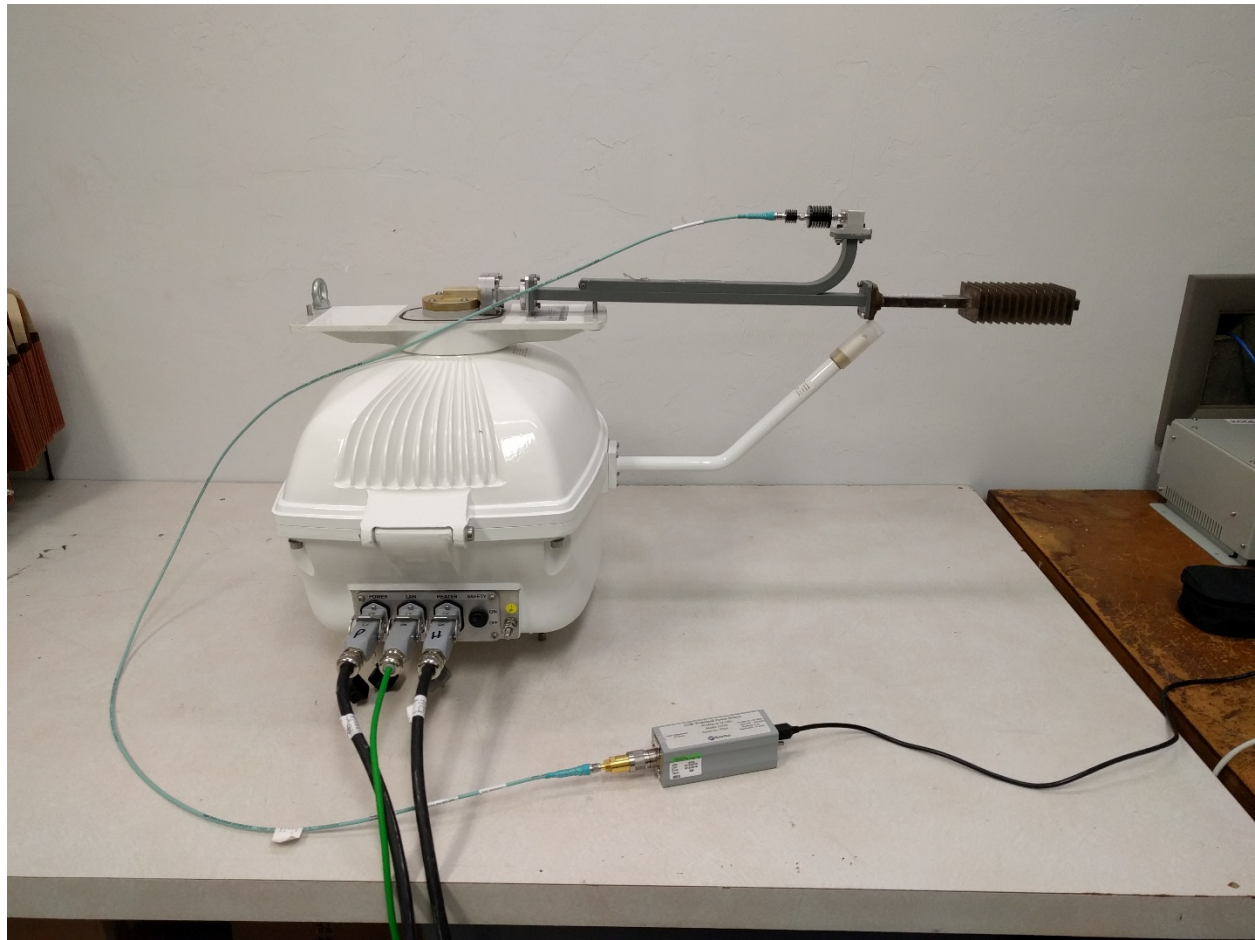

APPLICANT: NAVICO RBU ITALIA S.R.L.
FCC ID: 2AJJ3SRTLAN12U6X
IC: 21849-SRTLAN12U6X

TEST SET UP PHOTOS

OUTPUT POWER, MODULATION CHARACTERISTICS

OCCUPIED BANDWIDTH, SPURIOUS EMISSIONS AT ANTENNA < 12.4 GHz

SPURIOUS EMISSIONS AT ANTENNA > 12.4 GHz

FIELD STRENGTH SPURIOUS EMISSIONS < 1GHz

FIELD STRENGTH SPURIOUS EMISSIONS > 1GHz

FREQUENCY STABILITY