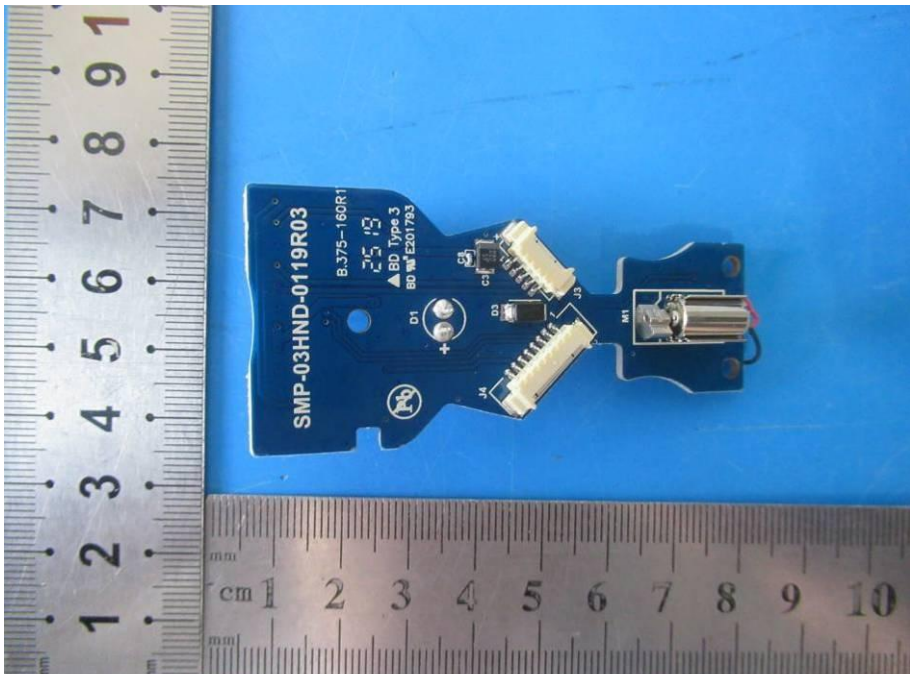

FCC ID: 2AJJ2-SIMPLEX

Antenna