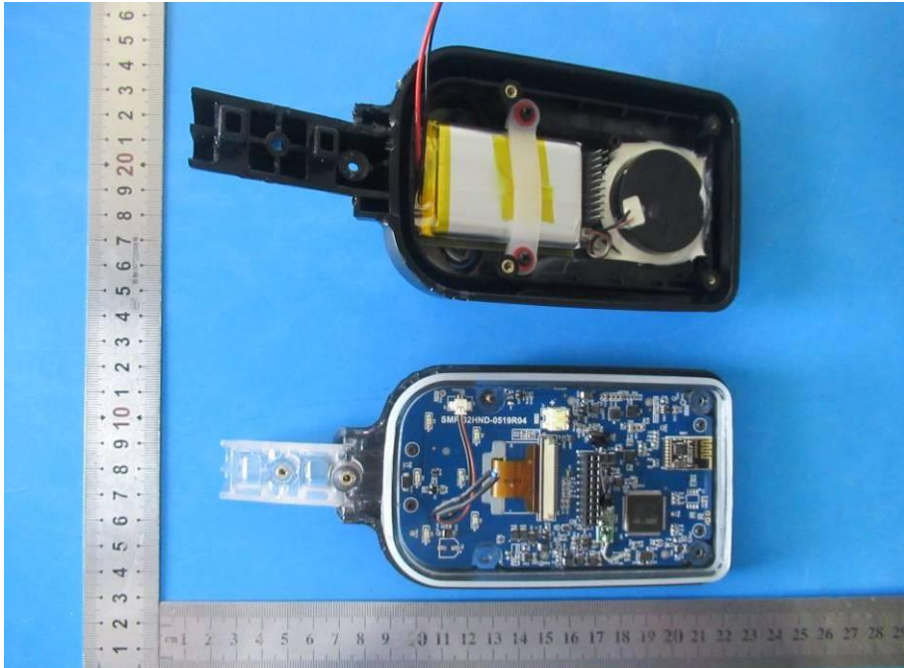

FCC ID: 2AJJ2-SIMPLEX

Antenna