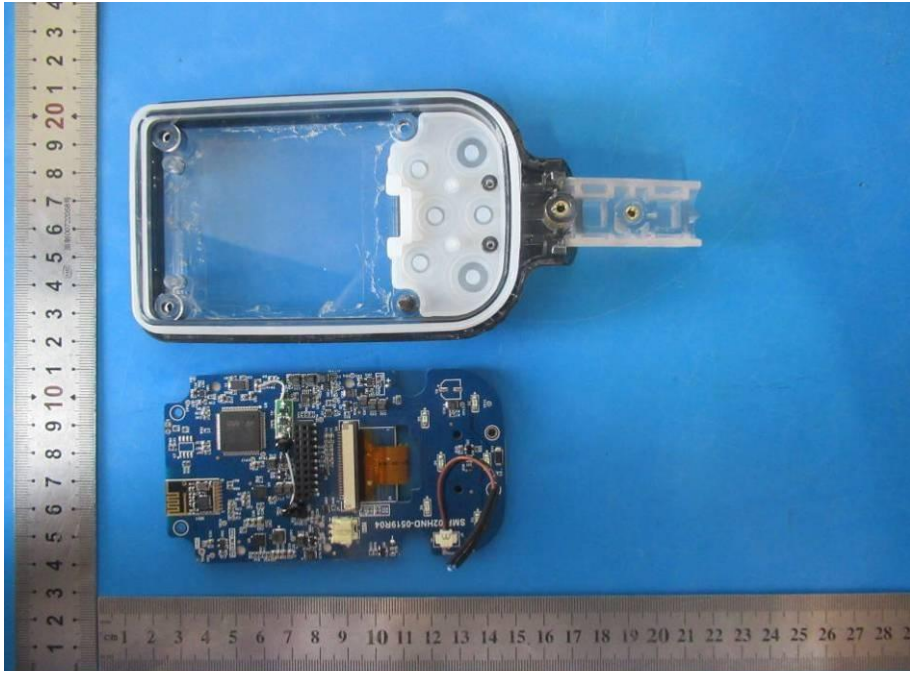

FCC ID: 2AJJ2-SIMPLEX

Antenna