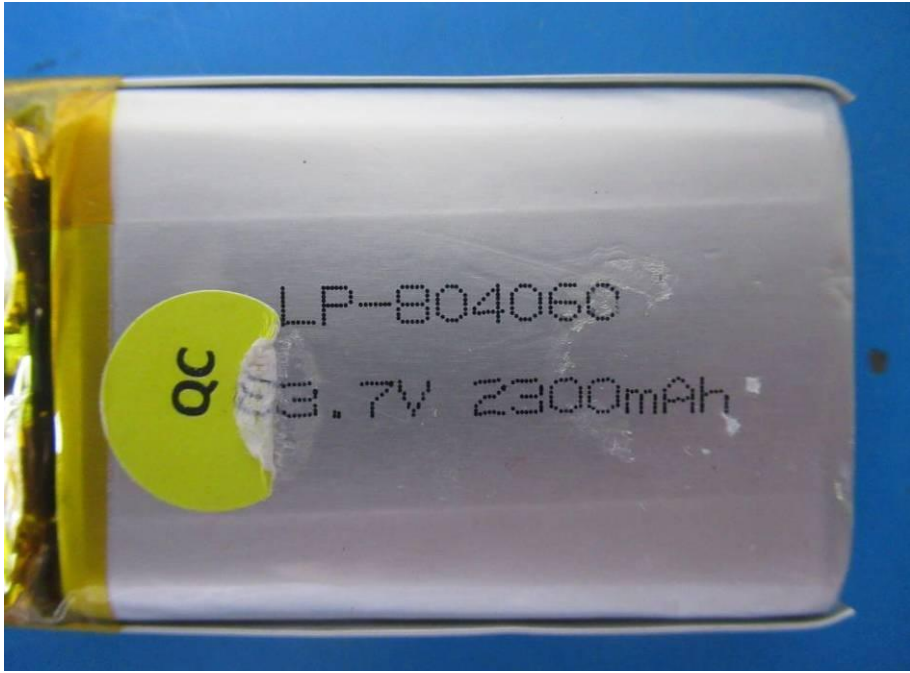

FCC ID: 2AJJ2-SIMPLEX

Antenna