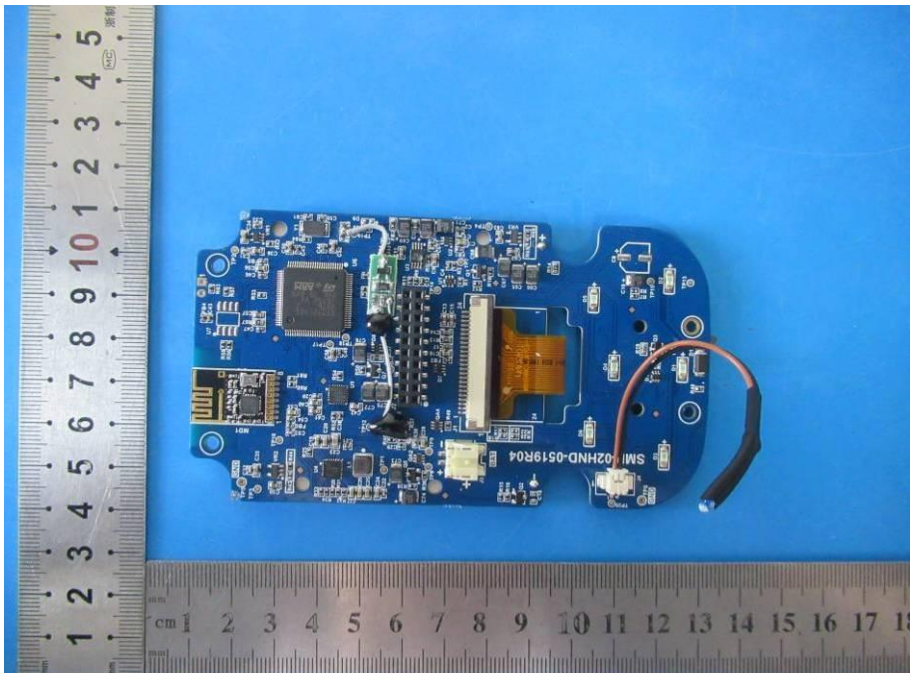

FCC ID: 2AJJ2-SIMPLEX

Antenna