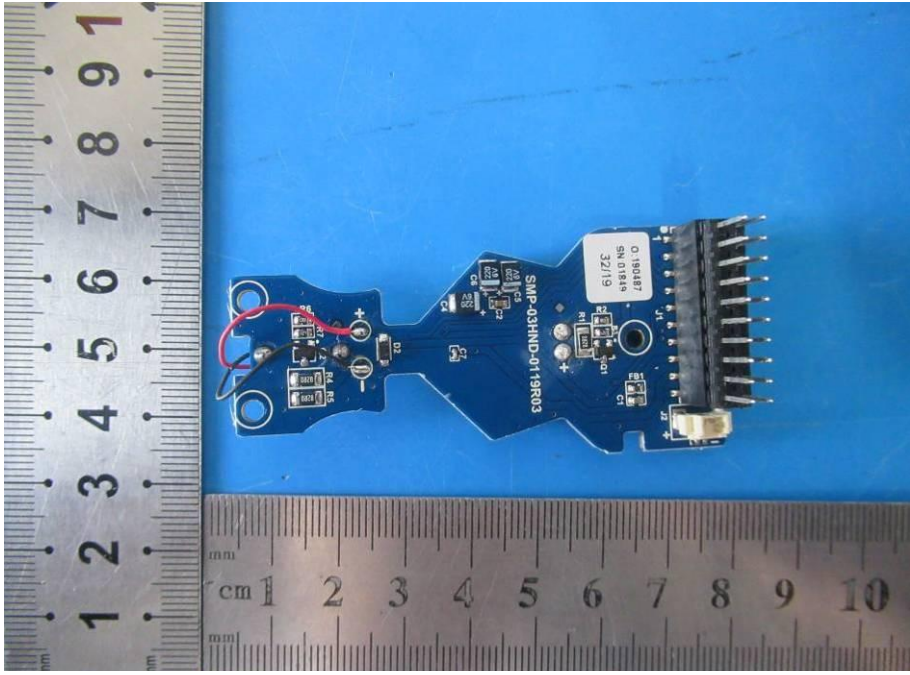

FCC ID: 2AJJ2-SIMPLEX

Antenna