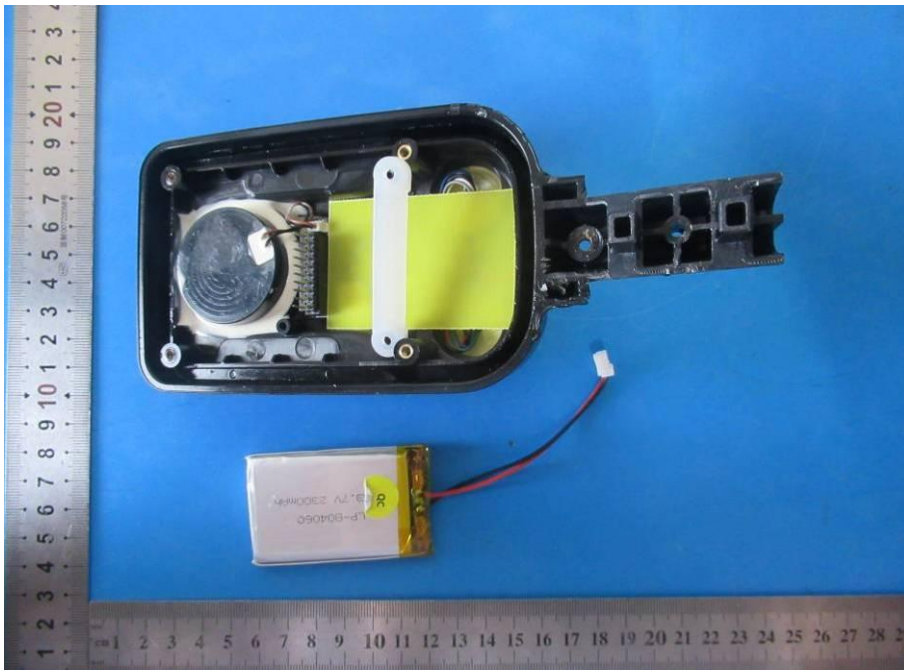

FCC ID: 2AJJ2-SIMPLEX

Antenna