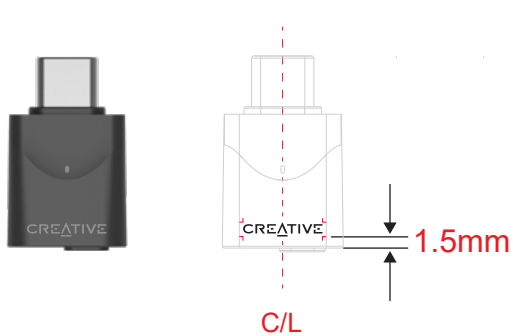

<p>1.Main Cab (Front)</p>	<p>1.Main Cab (Back)</p>
<p>Silkscreen Print: Pantone 8403c</p>	<p>Silkscreen Print: Pantone Black 6c</p>
	

Aygo2 | Artwork
A4 size layout
rev 1/ 06.Mar.2023