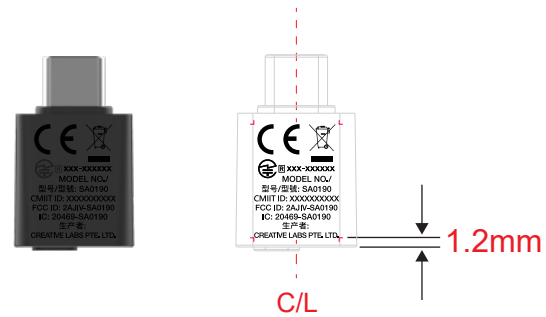

<p>1.Main Cab (Front)</p>	<p>1.Main Cab (Back)</p>
<p>Silkscreen Print: Pantone 8403c</p>	<p>Silkscreen Print: Pantone Black 6c</p>
	

Aygo2 | Artwork
A4 size layout
rev 1/ 06.Mar.2023