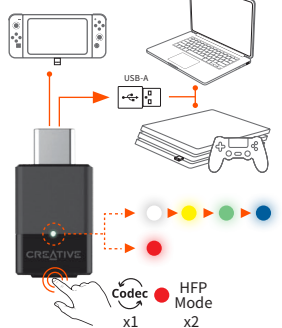

CREATIVE® BT-W3

1. **Supported Receiver Codecs:**
1. ☐ aptX™ Low Latency
  2. ☐ aptX™ HD
  3. ☐ aptX™
  4. ☐ SBC
3. Voice Chat is available via HFP Mode and Analog Mic
   - Der Voice Chat ist über den HFP Modus und das analoge Mikrophon verfügbar
   - ボイスチャットはHFPまたはアナログマイクでのみ利用できます。コーデックはボタンで切り替え可能です。

1. **PACKAGE CONTENTS / LIEFERUMFANG / パッケージ内容**
2. Creative BT-W3
   - USB-C to USB-A Adapter
   - Analog Mic
   - Manual

Manufacturer / 生産者:
CREATIVE LABS PTE. LTD.
31 International Business Park
#03-01 Singapore 609921
creative.com

US Office:
CREATIVE LABS, INC.
1901 McCarthy Boulevard,
Milpitas, CA 95035

Europe Office:
CREATIVE LABS (EUROPE) LTD.
Unit Q2,
North Ring Business Park
Santry, Dublin, D09 EV70,
Ireland

発売元:
クリエイティブメディア株式会社
〒101-0021
東京都千代田区外神田4-7-7
ソフトラビル4F
jp.creative.com (日本語)

Дата изготовления/生产日期

Serialization Area
Made in China / Fabriqué en Chine

QA 合格

FG P/N 70SA016000000
型番: HP-BTW3

UPC: 0 54651 19348 2
EAN: 5 390660 193484
JAN: 4 580181 852934

Model No. SA0160
PN: 06SA016000001 Rev A