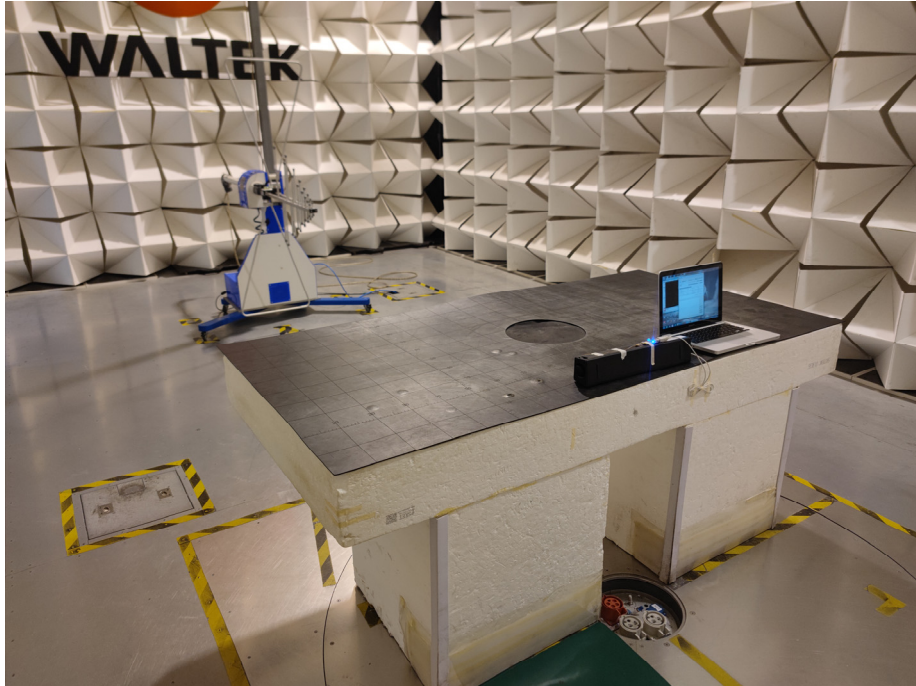

Appendix-MF8460-Photos

1. Test Setup photos Model MF8460 FCC ID: 2AJIV-MF8460

1.1 Photograph – Conducted Emission Test Setup

For Conducted Emission Test Site 1#

1.2 Photograph – Radiated Emissions

For 9kHz-30MHz Test Site 2#

Appendix-MF8460-Photos

For 30MHz-1000MHz Test Site 2#

For Above 1GHz Test Site 1#