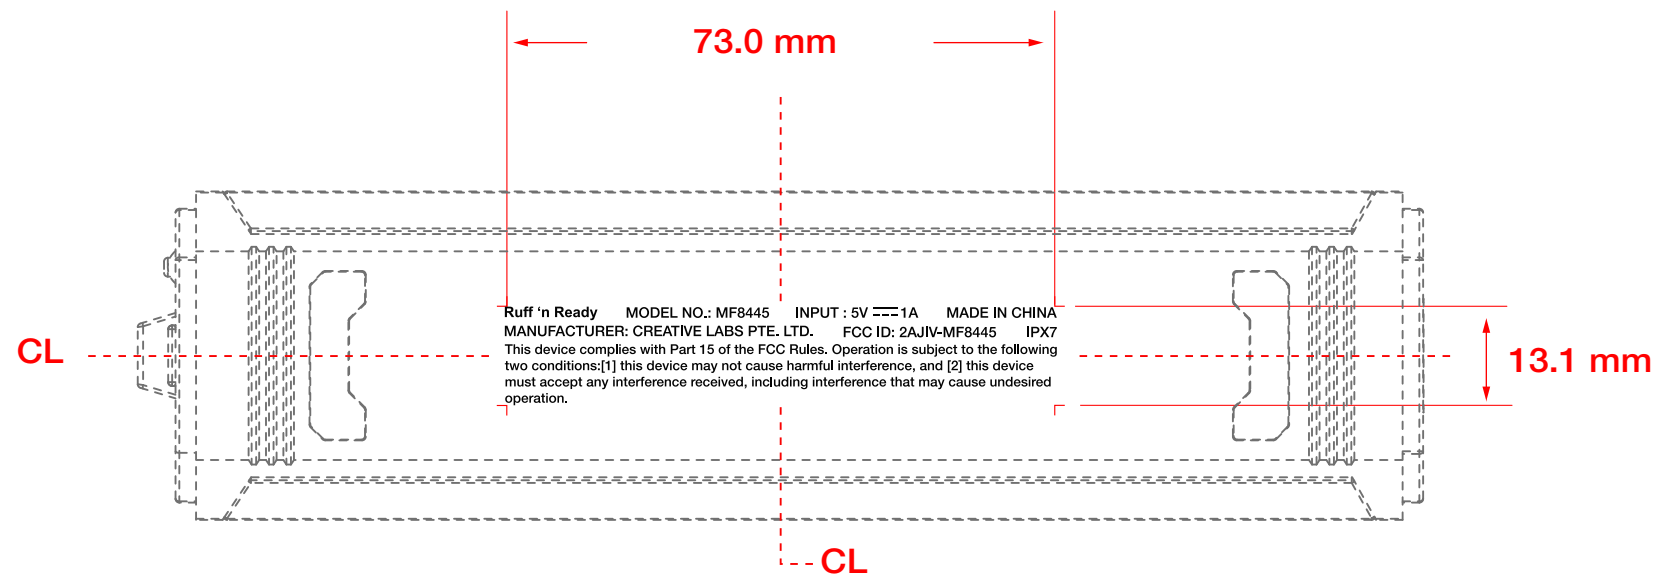

2. Main Cab (Bottom) - Updated Artwork size & color

Silkscreen Print: **Pantone 3025 C**

Ruff 'n Ready MODEL NO.: MF8445 INPUT : 5V $\overline{\text{---}}$ 1A MADE IN CHINA
MANUFACTURER: CREATIVE LABS PTE. LTD. FCC ID: 2AJIV-MF8445 IPX7
This device complies with Part 15 of the FCC Rules. Operation is subject to the following
two conditions:[1] this device may not cause harmful interference, and [2] this device
must accept any interference received, including interference that may cause undesired
operation.

iCalmPet | ARTWORK
A3 size layout
r3/ 03.Apr.23