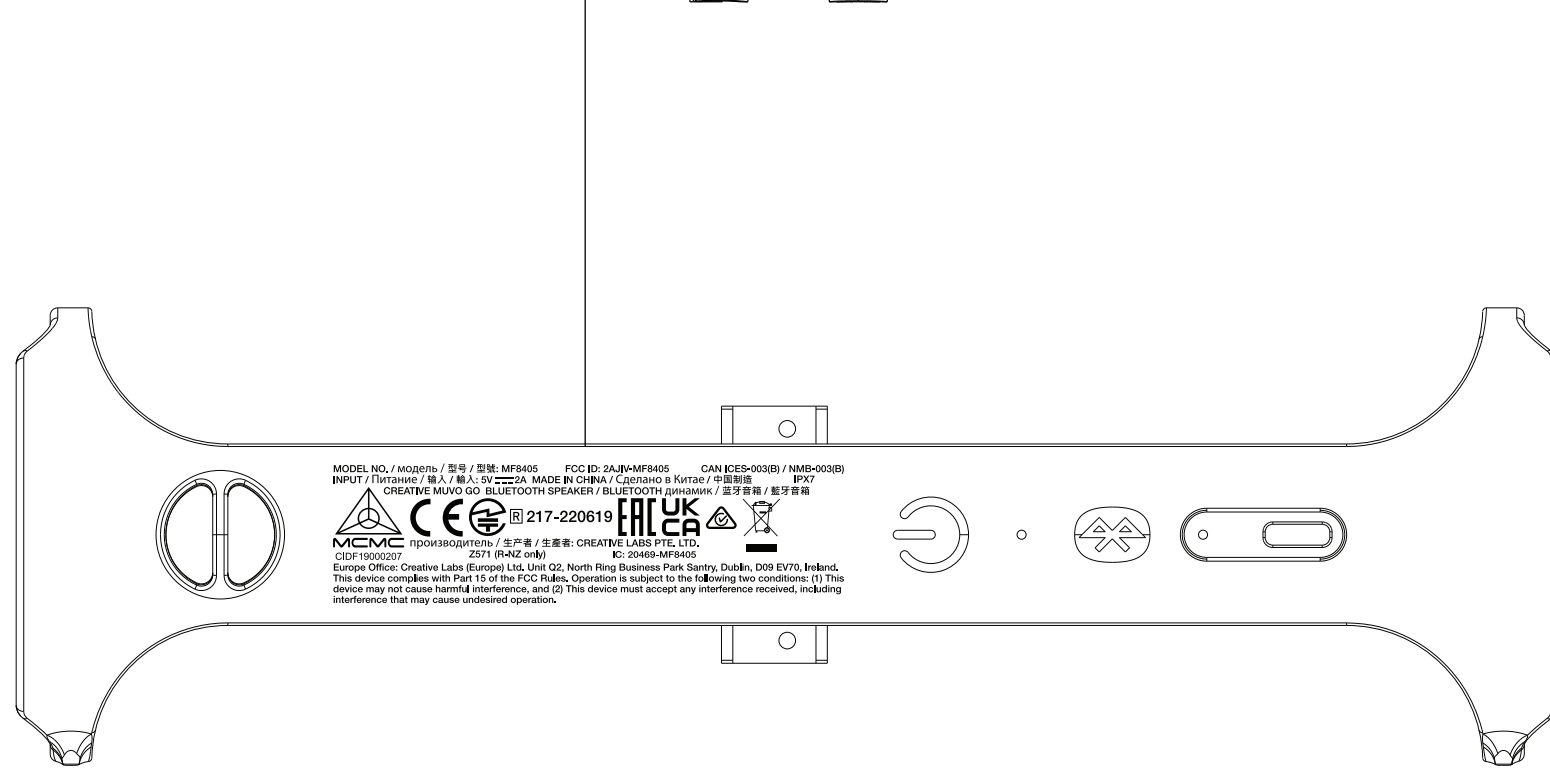

10. Passive Deco L&R
Laser Engraving, Silver

1. Frame (Midnight Black Model)
Printing Color: Pantone Black C,Gloss

1. Frame (Pine Green Model)
Printing Color: Pantone 553 C,Gloss (Dark Green)

1. Frame (Red Orange Model)
Printing Color: Pantone 485 C,Gloss (Red Orange)

1. Frame (Cobalt Blue Model)
Printing Color: Pantone 3005 C,Gloss (Blue)

NOTES: ALL GRAPHICS TO BE PRINTED UNLESS OTHERWISE STATED.

CREATIVE CONFIDENTIAL

INDUSTRIAL DESIGN		
REV	DESCRIPTION	DATE
1	GRAPHIC LAYOUT PROPOSAL	16/08/22