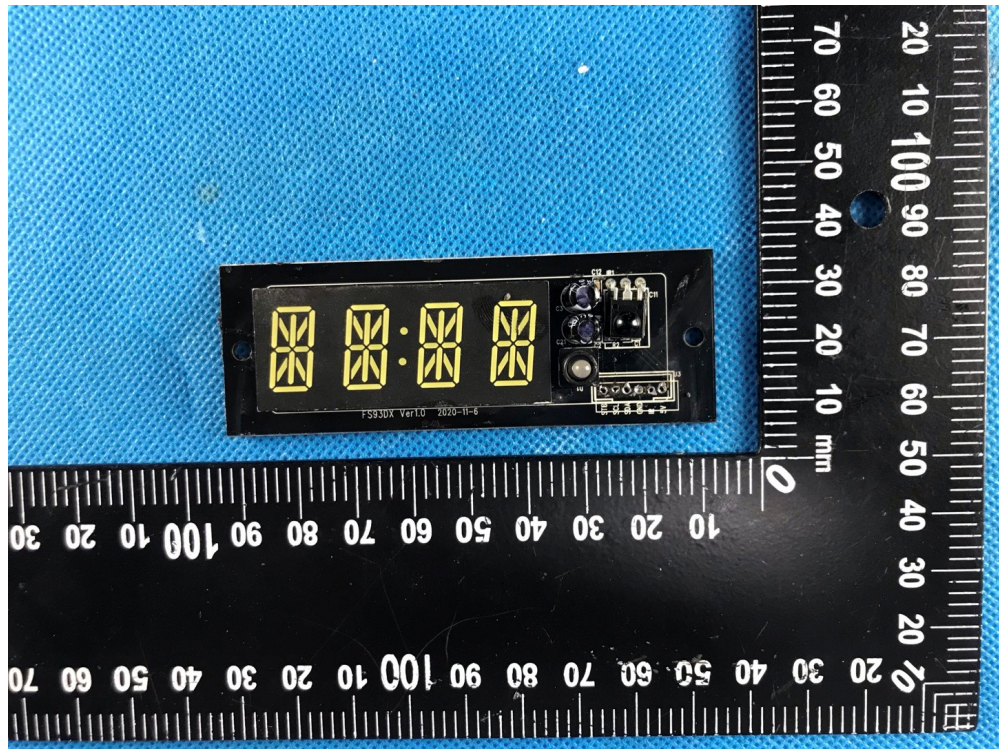

Appendix-MF8385-Photos

2.2. EUT – Internal View Model: MF8385 FCC ID: 2AJIV-MF8385

Subwoofer

Appendix- MF8385-Photos

Soundbar

Appendix-MF8385-Photos

Appendix- MF8385-Photos