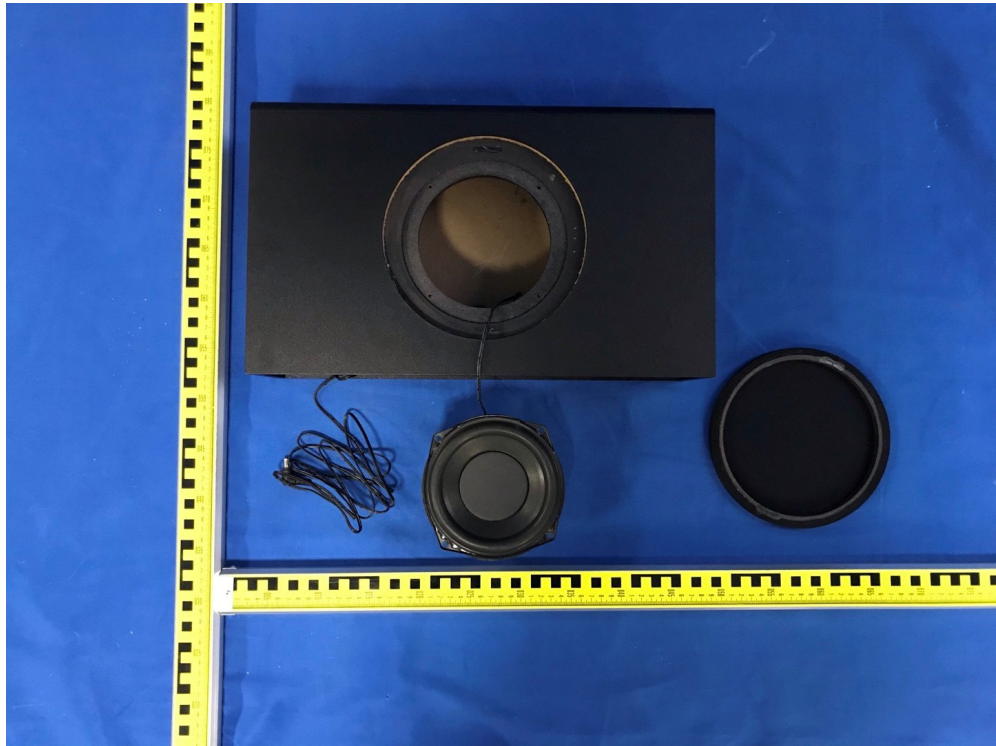

Appendix-MF8385-Photos

2.2. EUT – Internal View Model: MF8385 FCC ID: 2AJIV-MF8385

Subwoofer

Appendix- MF8385-Photos

Soundbar

Appendix-MF8385-Photos

Appendix- MF8385-Photos