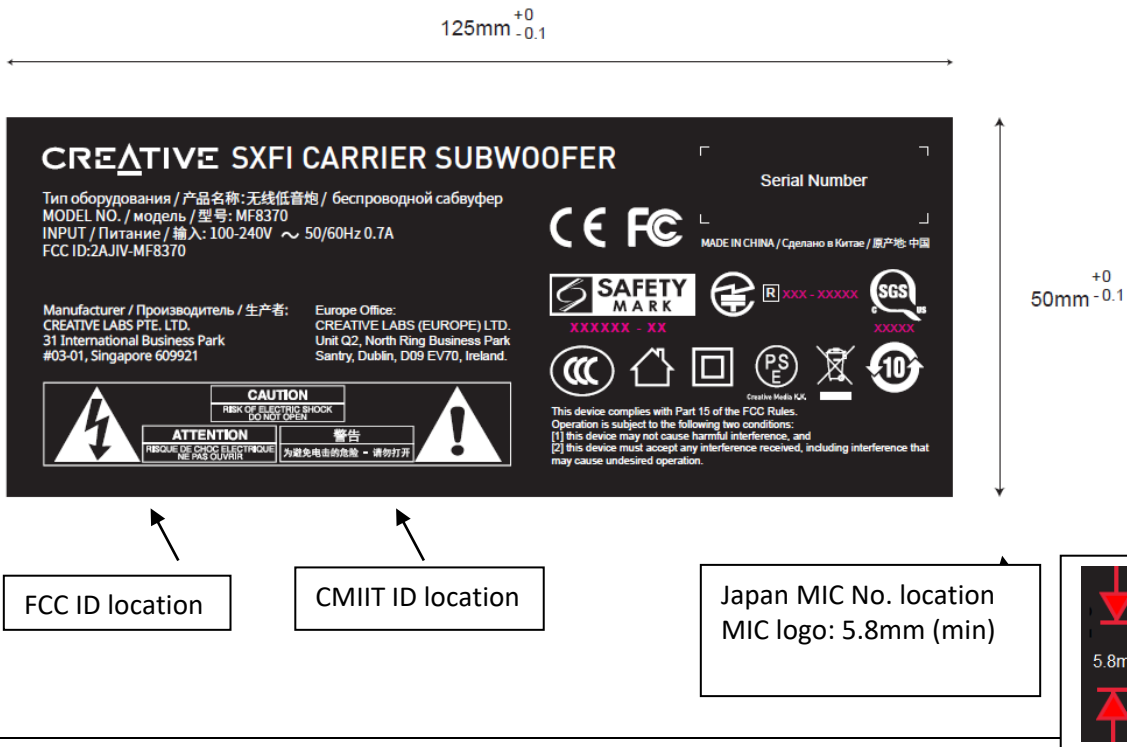

02) Marking and marking location 产品标识和标识位置

Product Marking 产品标识

Product marking dimension 产品标识尺寸: 125mm (L) x 50mm (W)

Product marking location 产品标识位置