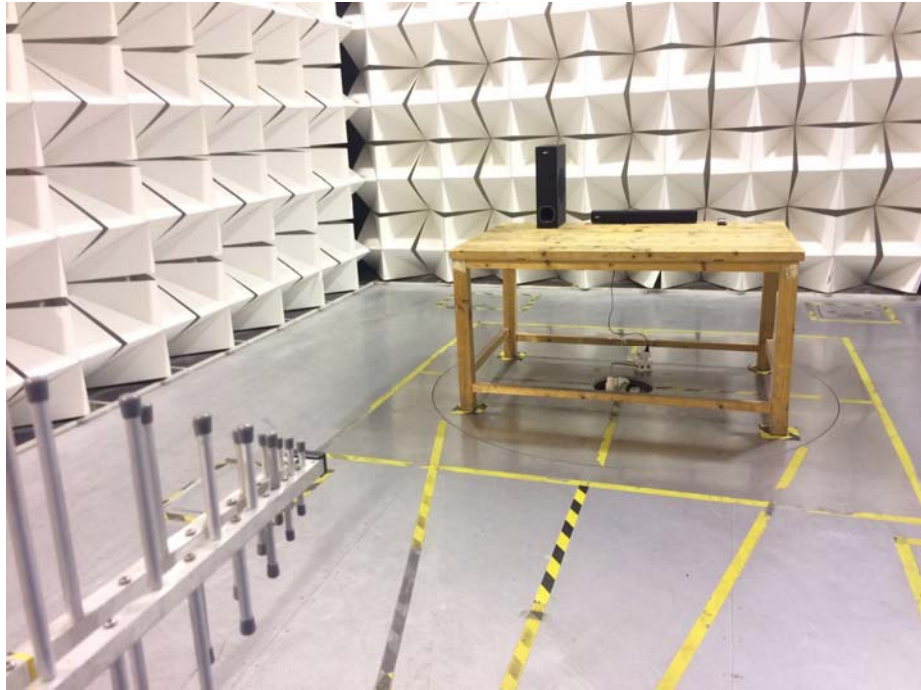

Model: MF8360

Photographs -Test Setup Photos

Photograph-Conducted Emissions Test Setup

Photograph-Radiated Emissions

Test Frequency Below 30MHz

Test Frequency 30MHz to 1000MHz

Test Frequency Above 1GHz