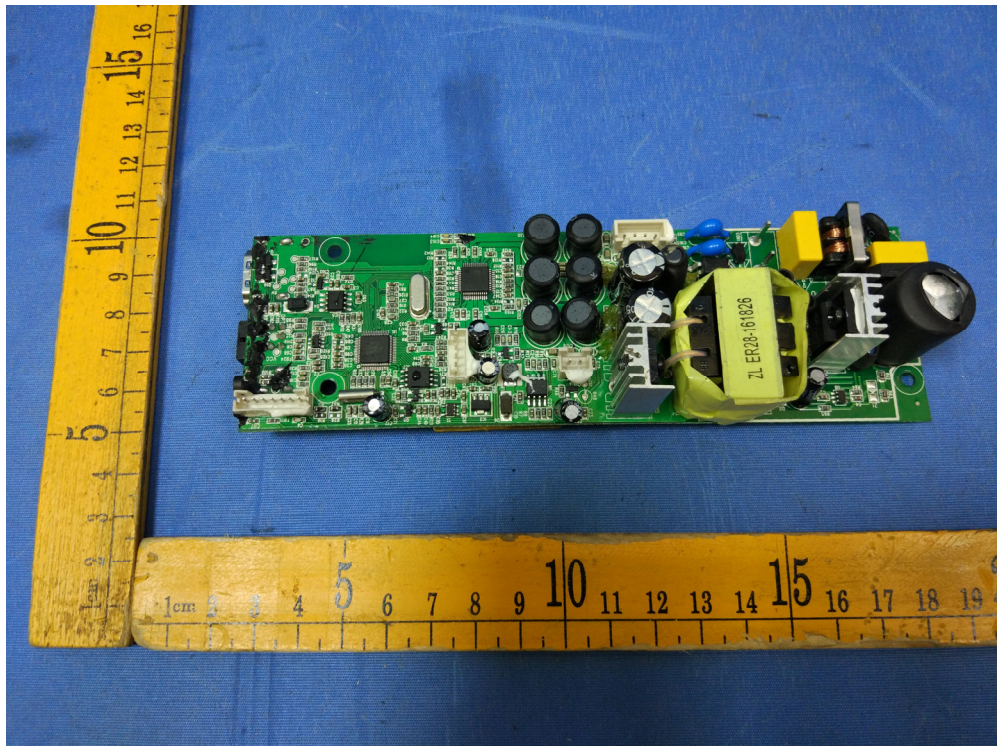

Model: MF8360

EUT – Internal Photos

ANT