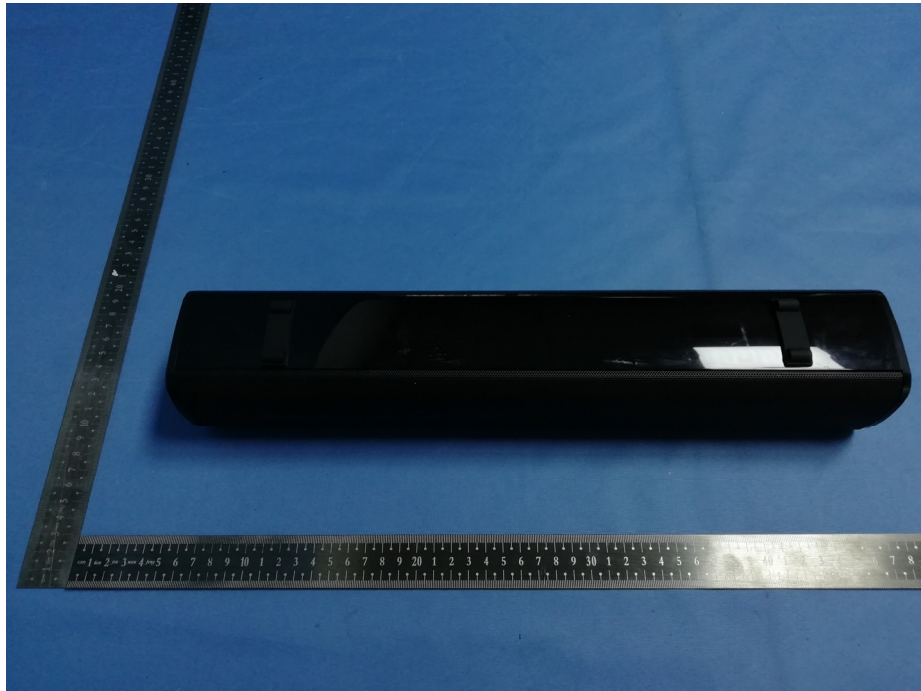

Reference No.: WTS18S08121637-3W

Model: MF8355

Photographs - Constructional Details

External Photos

Reference No.: WTS18S08121637-3W

Reference No.: WTS18S08121637-3W

Reference No.: WTS18S08121637-3W