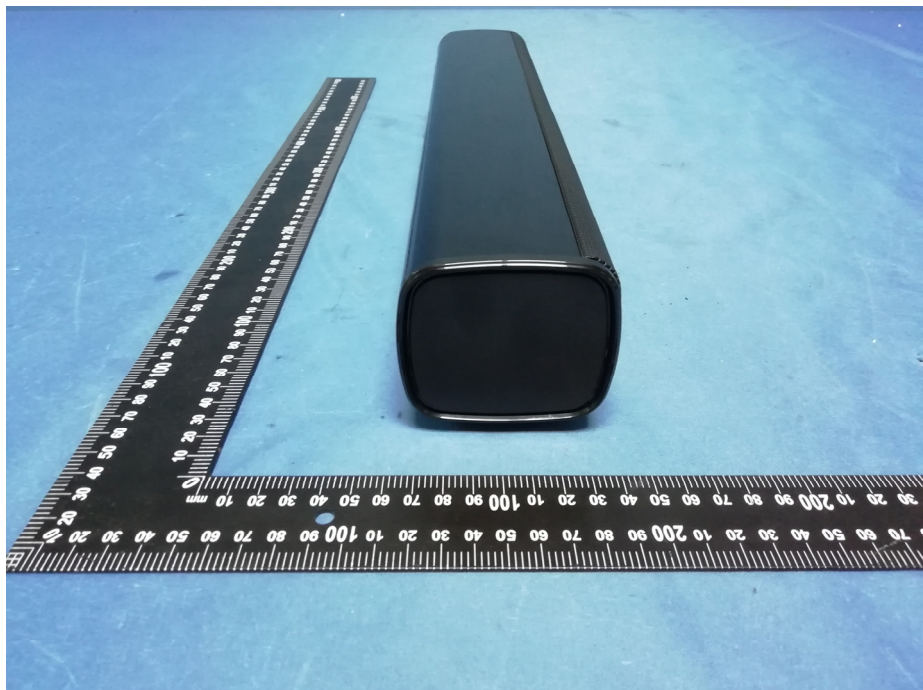

Reference No.: WTS18S08121637-3W

Model: MF8355

Photographs - Constructional Details

External Photos

Reference No.: WTS18S08121637-3W

Reference No.: WTS18S08121637-3W

Reference No.: WTS18S08121637-3W