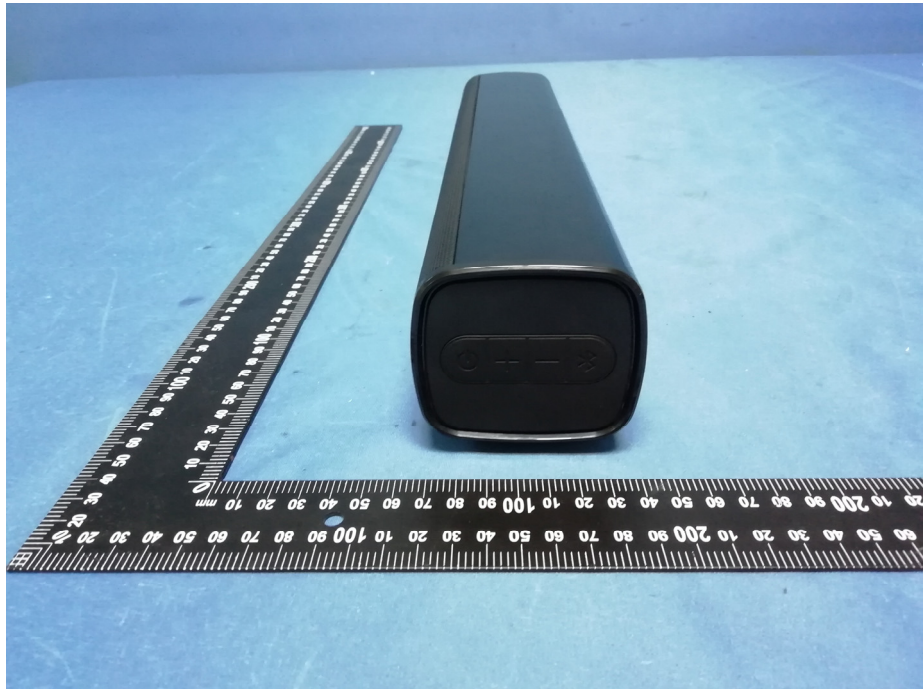

Reference No.: WTS18S08121637-3W

Model: MF8355

Photographs - Constructional Details

External Photos

Reference No.: WTS18S08121637-3W

Reference No.: WTS18S08121637-3W

Reference No.: WTS18S08121637-3W