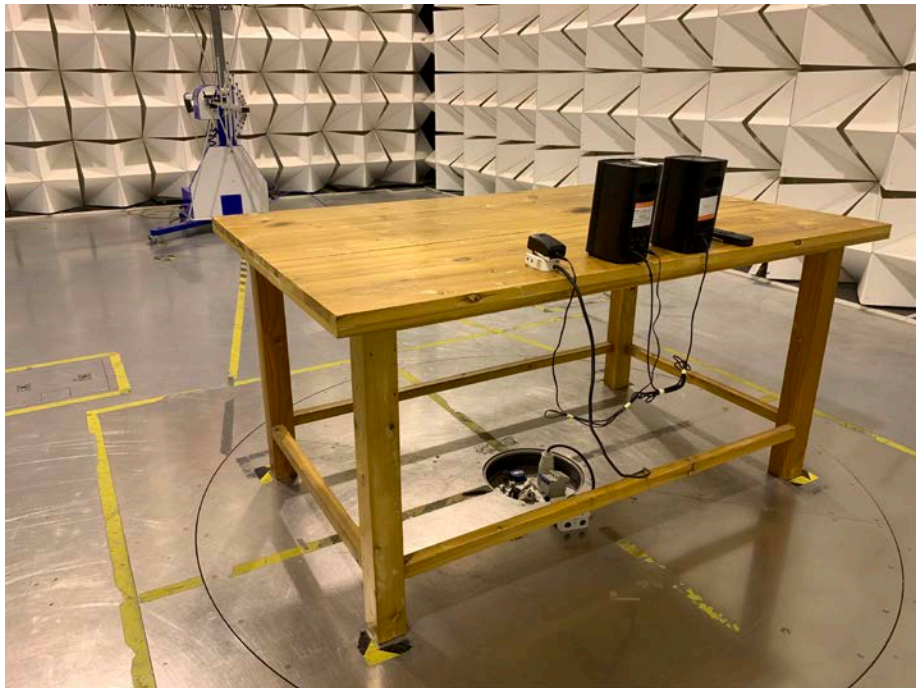

Photographs –Test Setup Photos

Photograph-Conducted Emissions Test Setup Photos

Photograph – Radiation Spurious Emission Test Setup Photos

9 kHz to 30 MHz

Reference No.: WTS19S04027029W003

From 30 MHz to 1GHz