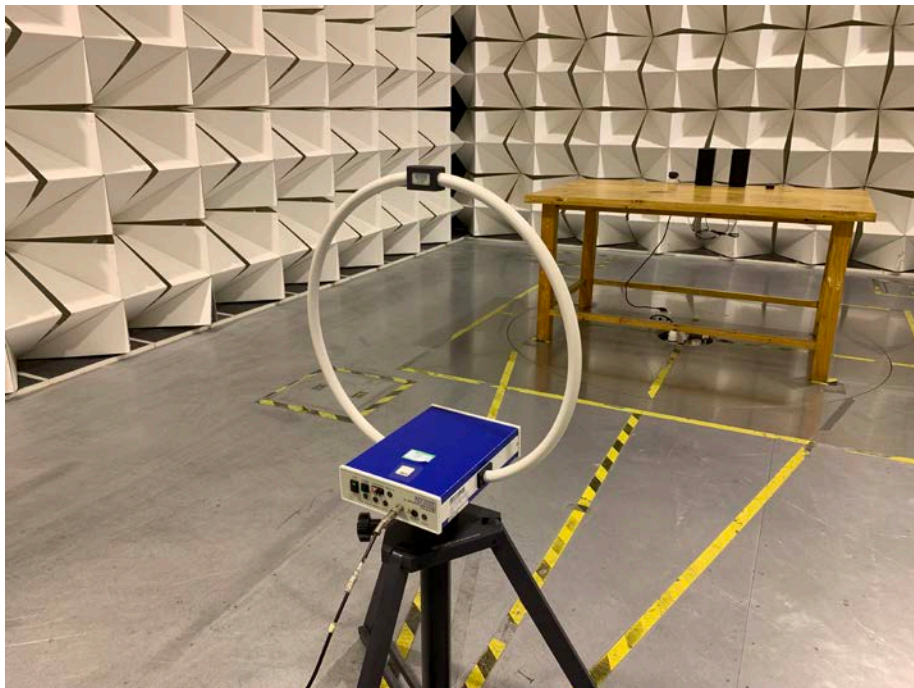

Photographs –Test Setup Photos

Photograph-Conducted Emissions Test Setup Photos

Photograph – Radiation Spurious Emission Test Setup Photos

9 kHz to 30 MHz

Reference No.: WTS19S04027029W003

From 30 MHz to 1GHz