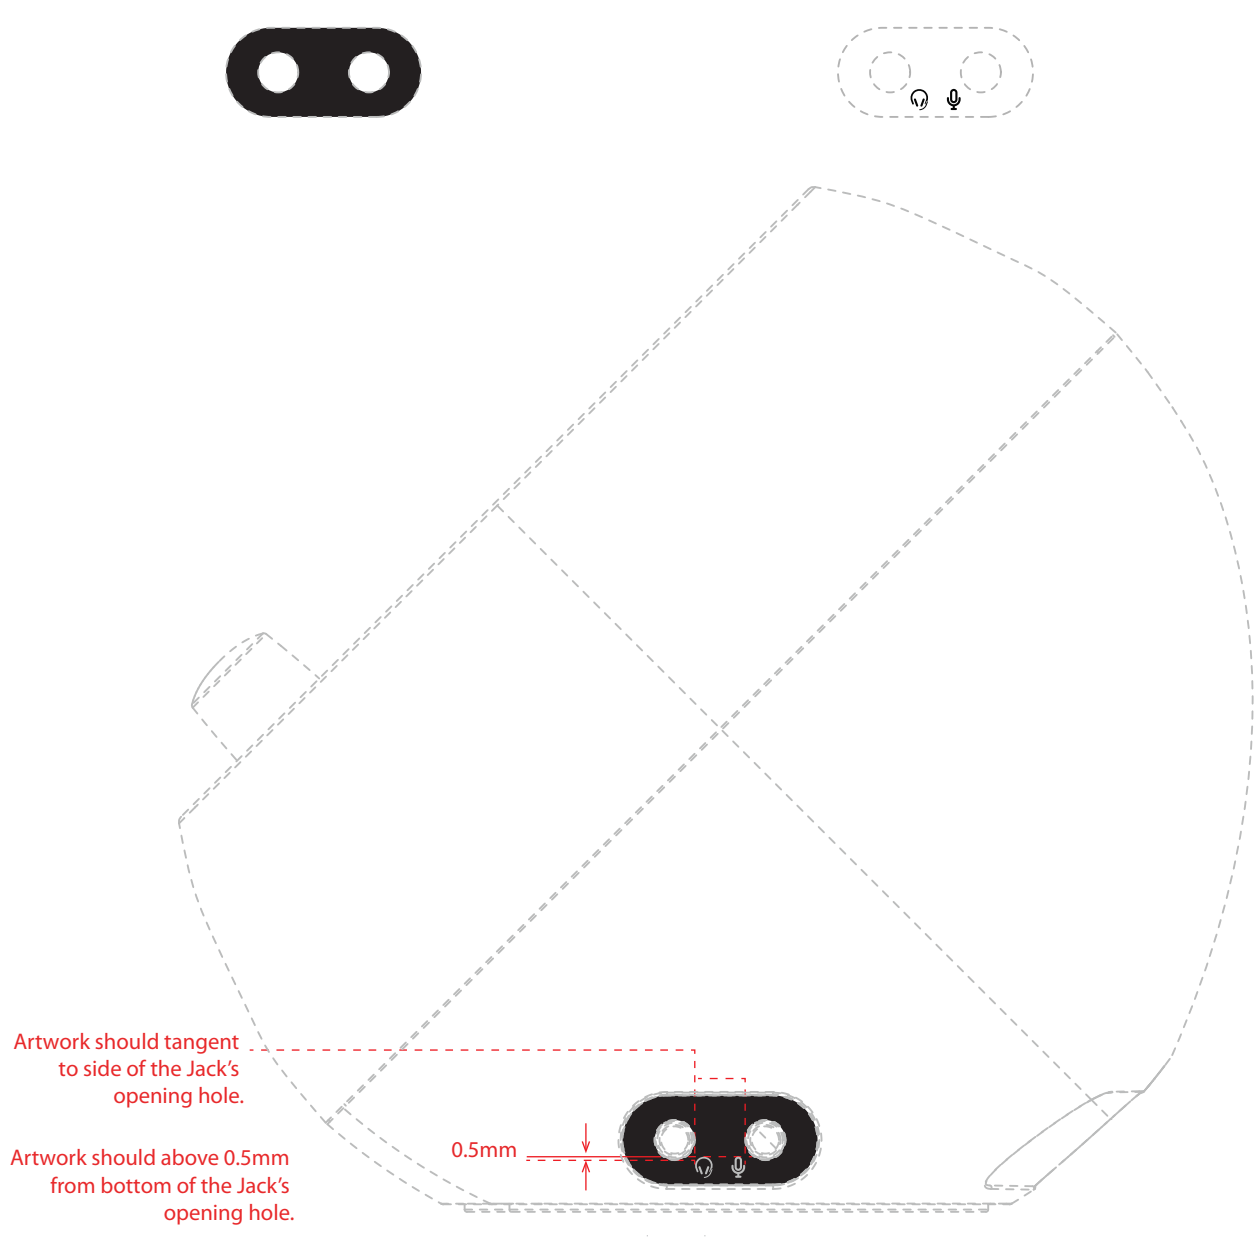

RIGHT SPEAKER (RIGHT VIEW) ** This artwork common with Minions M1		RIGHT SPEAKER(REAR VIEW) ** This artwork common with Minions M1		
11. RIGHT PVC MYLAR		9. REAR PVC MYLAR (TBD)		
A: Silkscreen Back Print Pantone Black C	B.Silkscreen Print: Pantone 8403 c	A: Silkscreen Back Print Pantone Black C	B.Silkscreen Print: Pantone 032 c	B.Silkscreen Print: Pantone 8403 c

Minions M2I ARTWORK
A3 size Layout
r5/27 December 2023