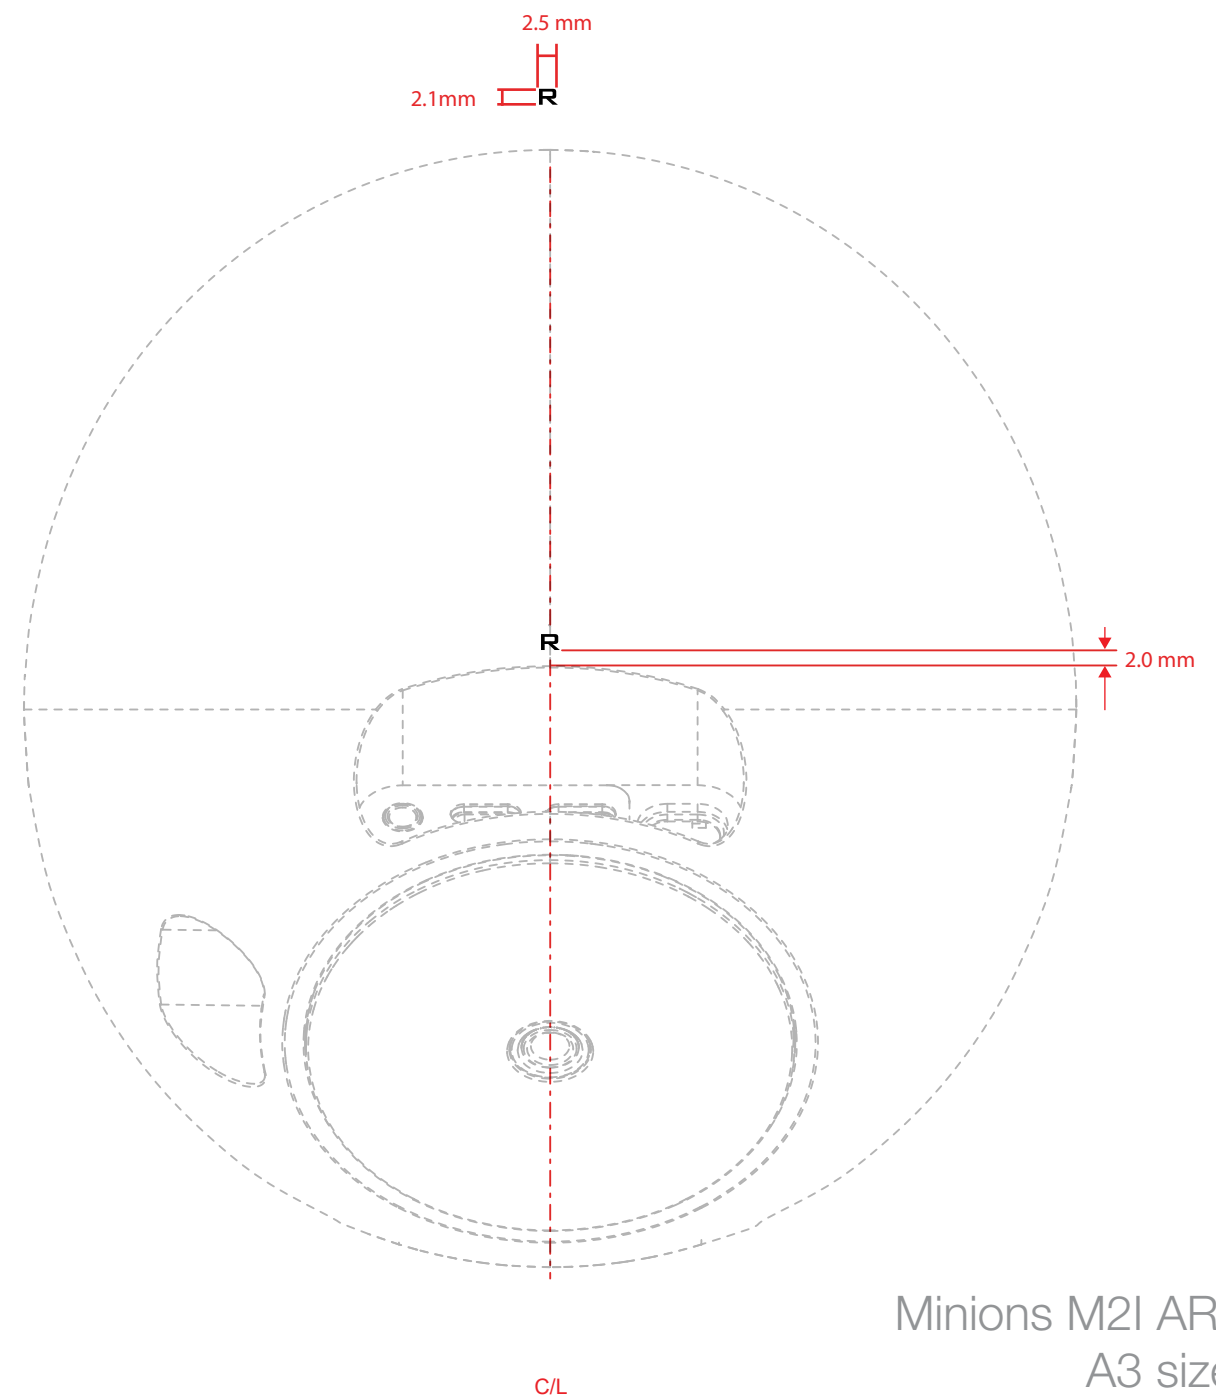

Minions M2I ARTWORK  
 A3 size Layout  
 r5/27 December 2023

This information is Confidential and Proprietary to Creative Technology Ltd. and shall not be reproduced or transferred to other documents or disclosed to others or used for any purpose other than for which it was obtained without the expressed written consent of Creative Technology Ltd. This information is subjected to change without notice. Released by Industrial Design Section.

LEFT SPEAKER(REAR VIEW)	RIGHT SPEAKER(REAR VIEW)
16. LEFT REAR CAB	10. RIGHT REAR CAB
Icon Engraved (凹刻)-High Gloss(Polish) : Height 0.20mm	Icon Engraved (凹刻)-High Gloss(Polish) : Height 0.20mm
<b>L</b>	<b>R</b>

Minions M2I ARTWORK  
 A3 size Layout  
 r5/27 December 2023