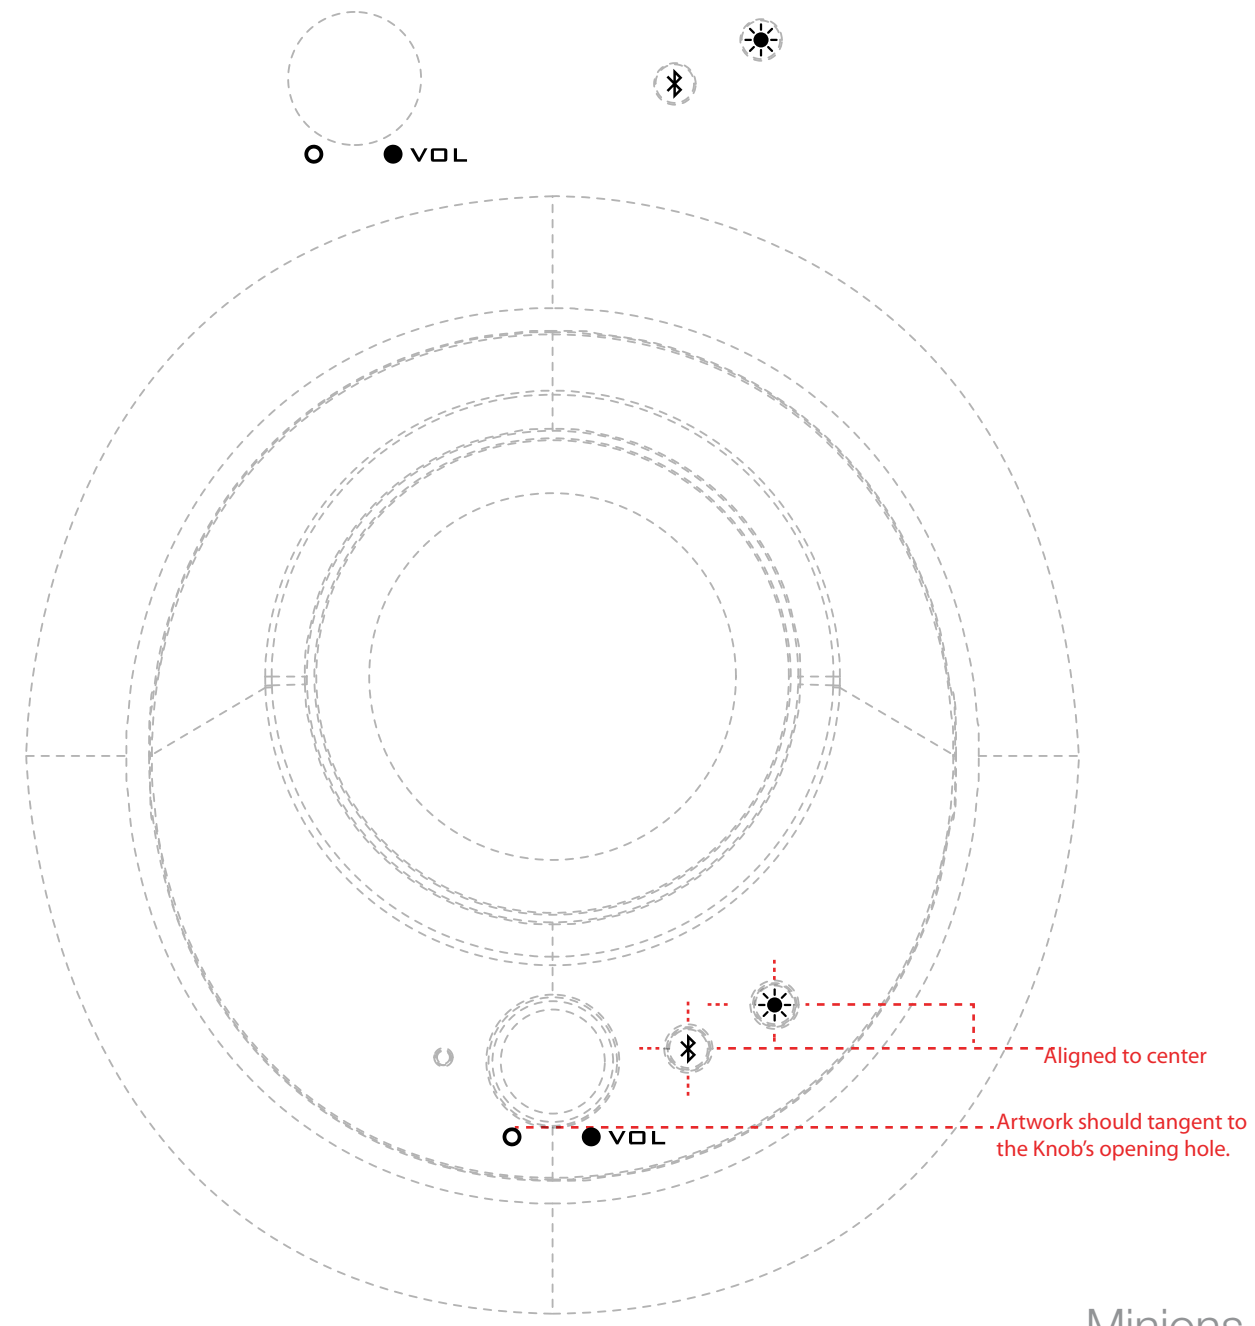

LEFT SPEAKER(FRONT DECO VIEW) ** This artwork common with Minions M1	RIGHT SPEAKER(FRONT DECO VIEW) ** This artwork common with Minions M1
9. LEFT FRONT CAB	2. RIGHT FRONT DECO +5. RGB BUTTON +6. BLUETHOOH BUTTON
Silkscreen Print: Transparent Gloss	Icon Embossed (凸刻)-POLISH: Height 0.20mm
CREATIVE	

Minions M2I ARTWORK
A3 size Layout
r5/27 December 2023