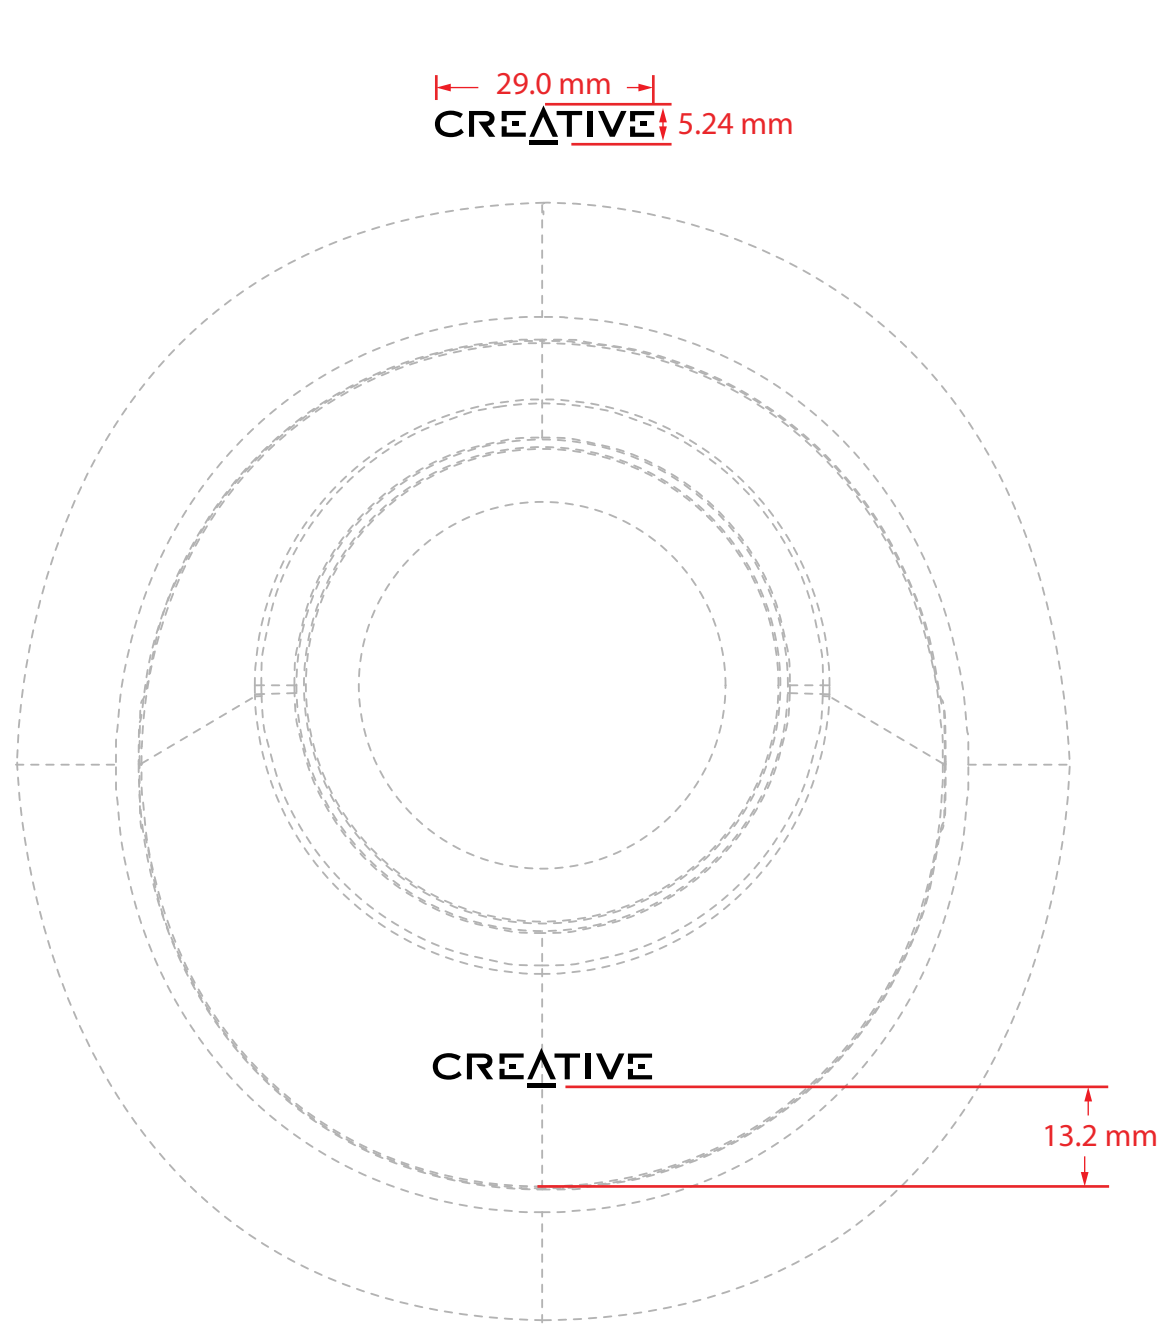

LEFT SPEAKER(FRONT DECO VIEW) ** This artwork common with Minions M1	RIGHT SPEAKER(FRONT DECO VIEW) ** This artwork common with Minions M1
9. LEFT FRONT CAB	2. RIGHT FRONT DECO +5. RGB BUTTON +6. BLUETHOOH BUTTON
Silkscreen Print: Transparent Gloss	Icon Embossed (凸刻)-POLISH: Height 0.20mm
CREATIVE	

Minions M2I ARTWORK
A3 size Layout
r5/27 December 2023