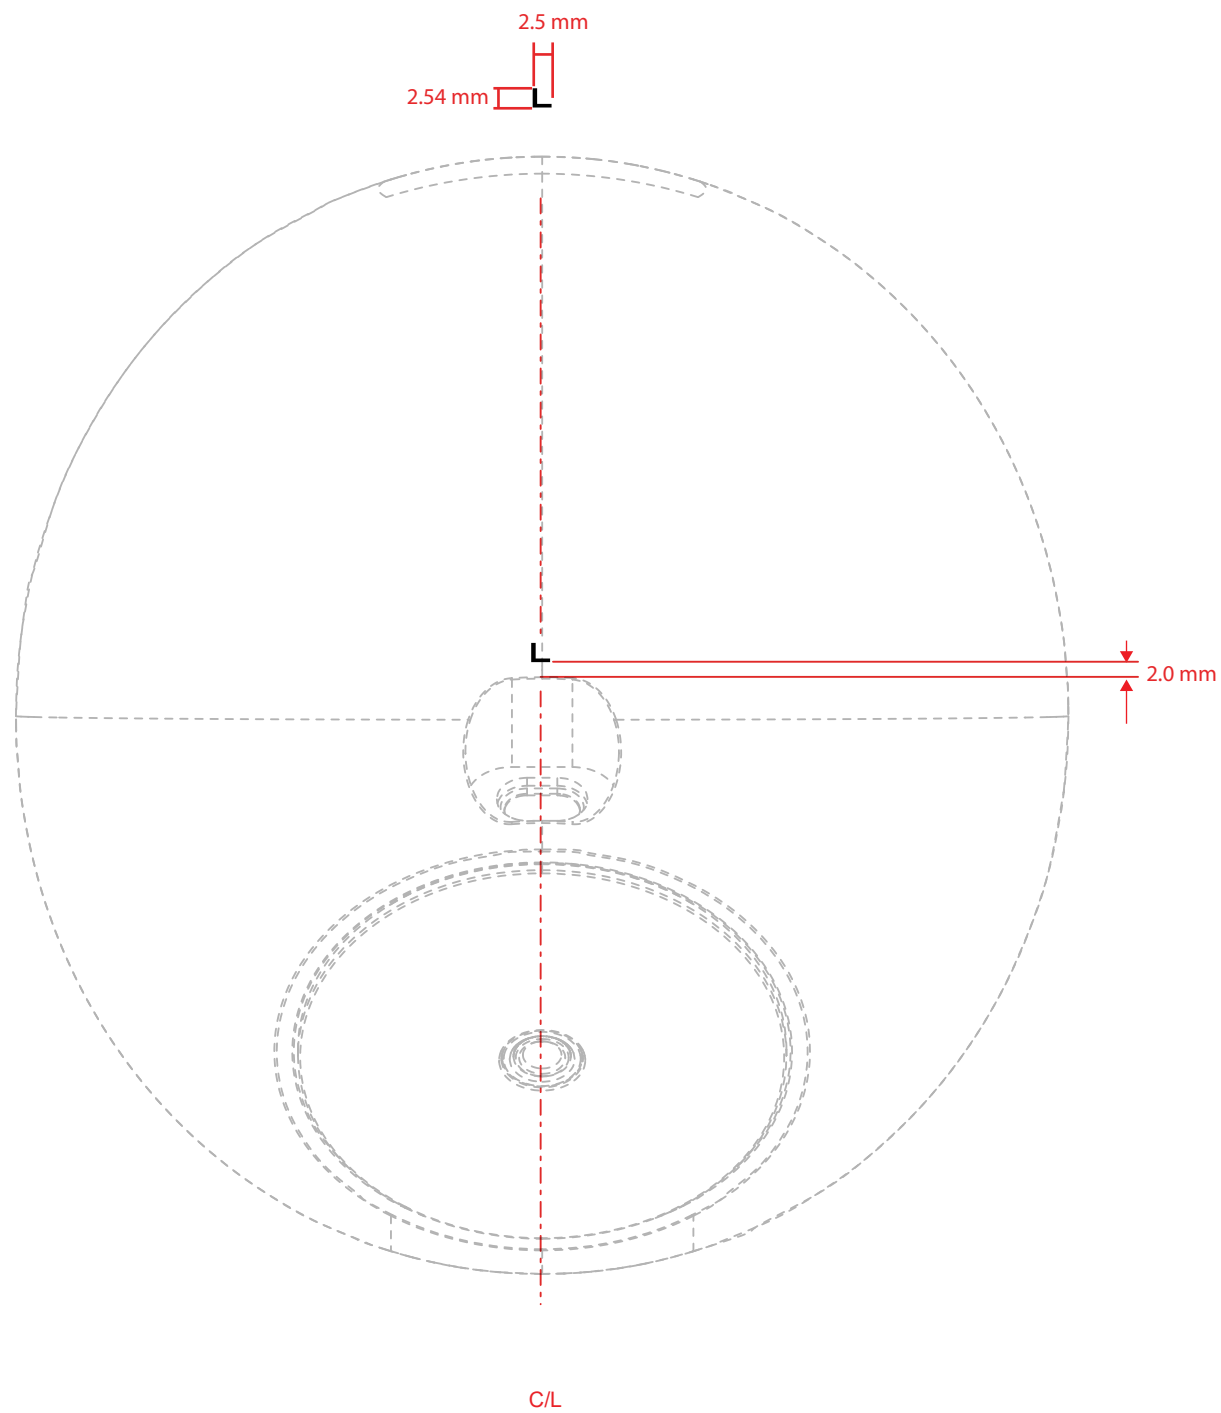

LEFT SPEAKER(REAR VIEW)	RIGHT SPEAKER(REAR VIEW)
16. LEFT REAR CAB	10. RIGHT REAR CAB
Icon Engraved (凹刻)-High Gloss(Polish) : Height 0.20mm	Icon Engraved (凹刻)-High Gloss(Polish) : Height 0.20mm
<b>L</b>	<b>R</b>