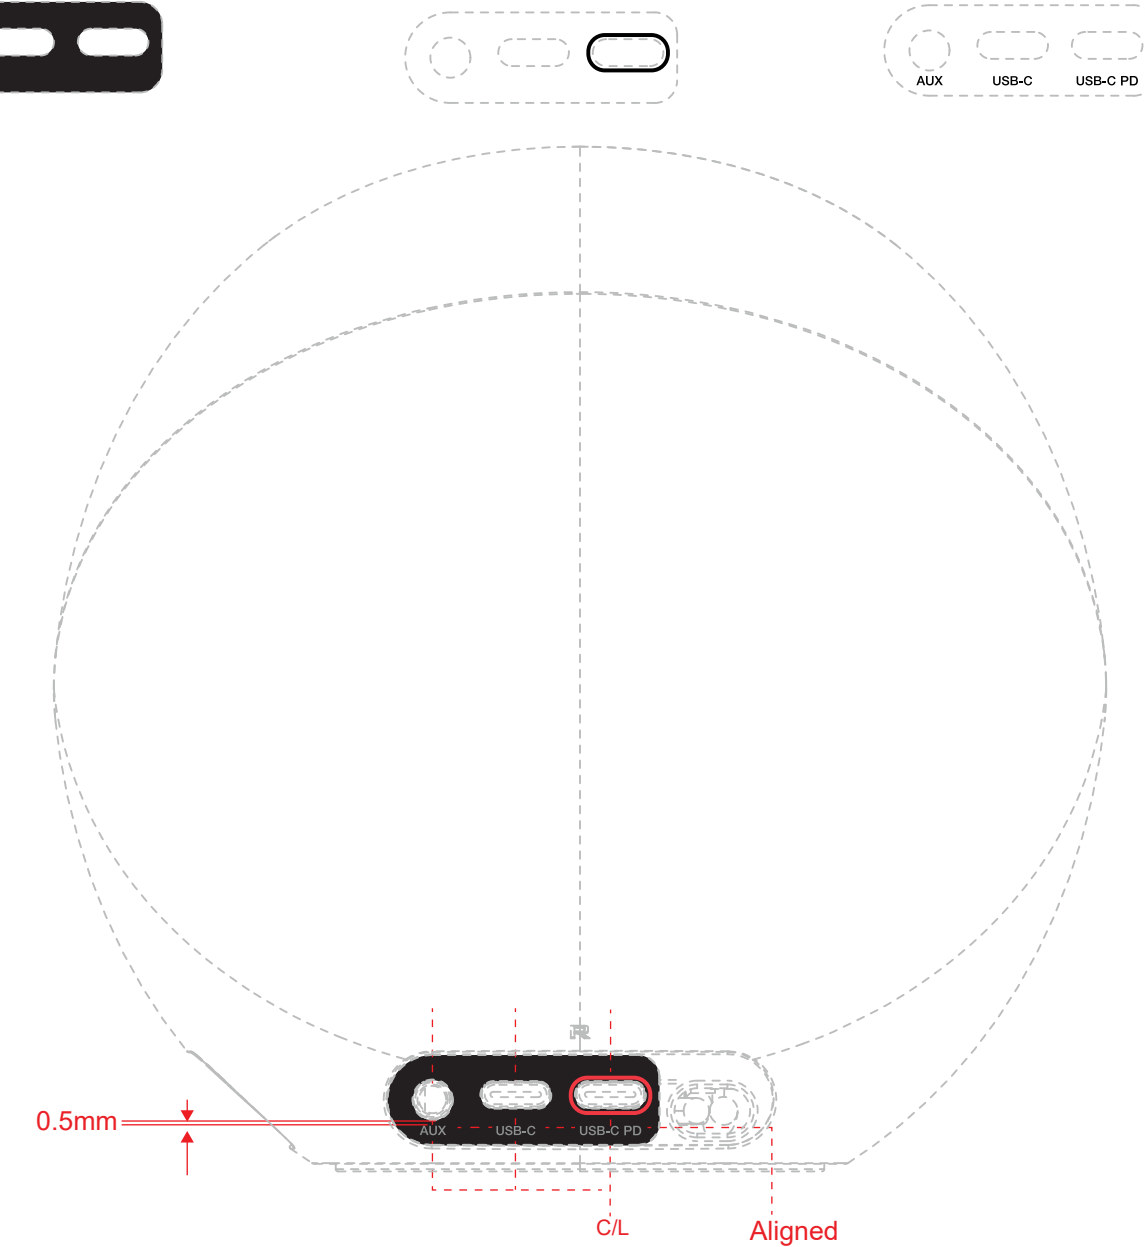

RIGHT SPEAKER (RIGHT VIEW) ** This artwork common with Minions M1		RIGHT SPEAKER(REAR VIEW) ** This artwork common with Minions M1		
11. RIGHT PVC MYLAR		9. REAR PVC MYLAR (TBD)		
A: Silkscreen Back Print Pantone Black C	B.Silkscreen Print: Pantone 8403 c	A: Silkscreen Back Print Pantone Black C	B.Silkscreen Print: Pantone 032 c	B.Silkscreen Print: Pantone 8403 c

Minions M2I ARTWORK
A3 size Layout
r5/27 December 2023