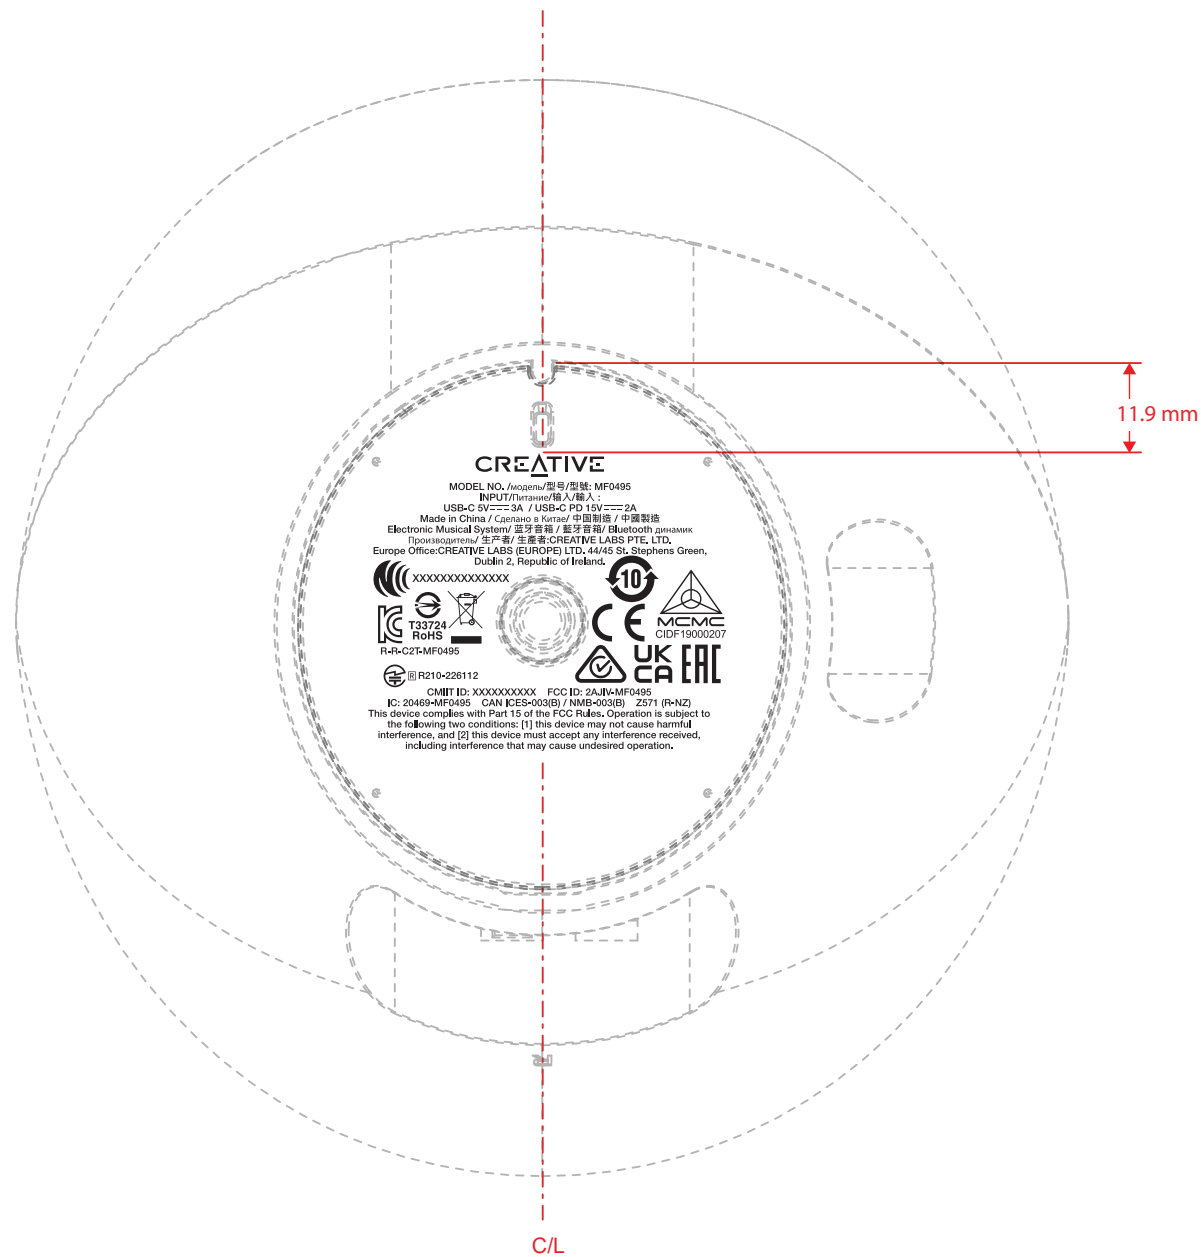

RIGHT SPEAKER(BOTTOM VIEW)

11. RIGHT REAR CAB -Updated Compliance Info

Etching on Silicon (Glossy)

CREATIVE
MODEL NO./Модель/型号/型號: MF0495
INPUT/Питание/輸入/輸入: USB-C 5V⎓3A / USB-C PD 15V⎓2A
Made in China / Сделано в Китае/ 中國製造 / 中國製造
Electronic Musical System/ 蓝牙音箱 / 蓝牙音箱 / Bluetooth динамик
Производители/ 生产商/ 生產者: CREATIVE LABS PTE. LTD.
Europe Office: CREATIVE LABS (EUROPE) LTD, 44/45 St. Stephens Green, Dublin 2, Republic of Ireland.

XXXXXXXXXXXXXXXXXX

T33724
RoHS
R-R-C2T-MF0495

R210-226112

CE MCMC CIDF19000207
UK CA EAC

CMIT ID: XXXXXXXXXX FCC ID: 2AJV-MF0495
IC: 20469-MF0495 CAN ICES-003(B) / NMB-003(B) Z571 (R-NZ)
This device complies with Part 15 of the FCC Rules. Operation is subject to the following two conditions: [1] this device may not cause harmful interference, and [2] this device must accept any interference received, including interference that may cause undesired operation.

Minions M2I ARTWORK
A3 size Layout
r5/27 December 2023