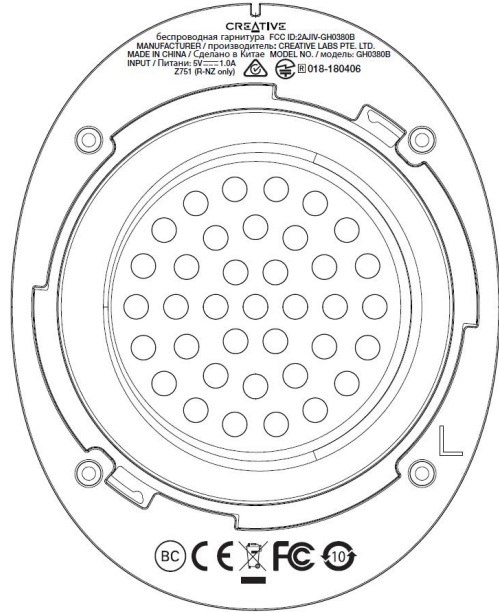

Product dimension: 200mm (L) x 180mm (W) x 85mm

(Thickness)

Product marking location: Left ear cup Inner side (Remove cushion by turning anti-clockwise.)

Product marking dimension: 45mm (L) x 11mm (W)
35mm (L) x 9mm (W)