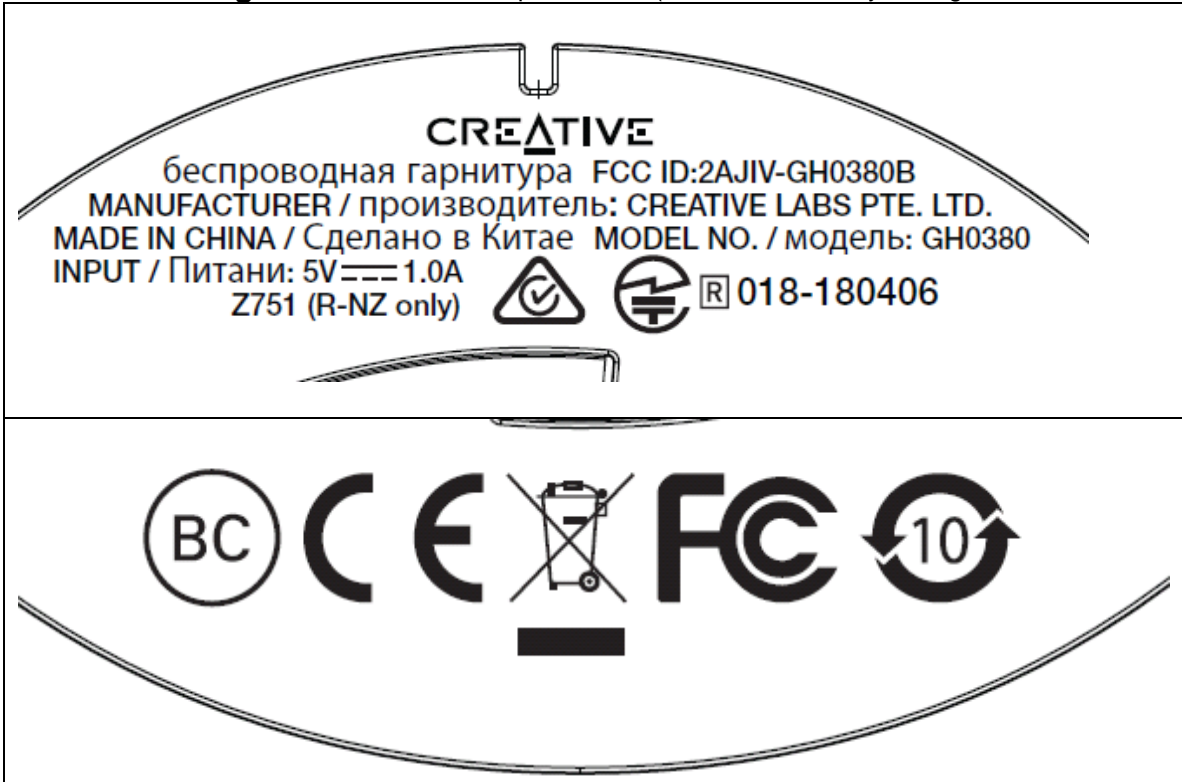

Product dimension: 200mm (L) x 180mm (W) x 85mm

(Thickness)

Product marking location: Left ear cup Inner side (Remove cushion by turning anti-clockwise.)

Product marking dimension: 45mm (L) x 11mm (W)
35mm (L) x 9mm (W)