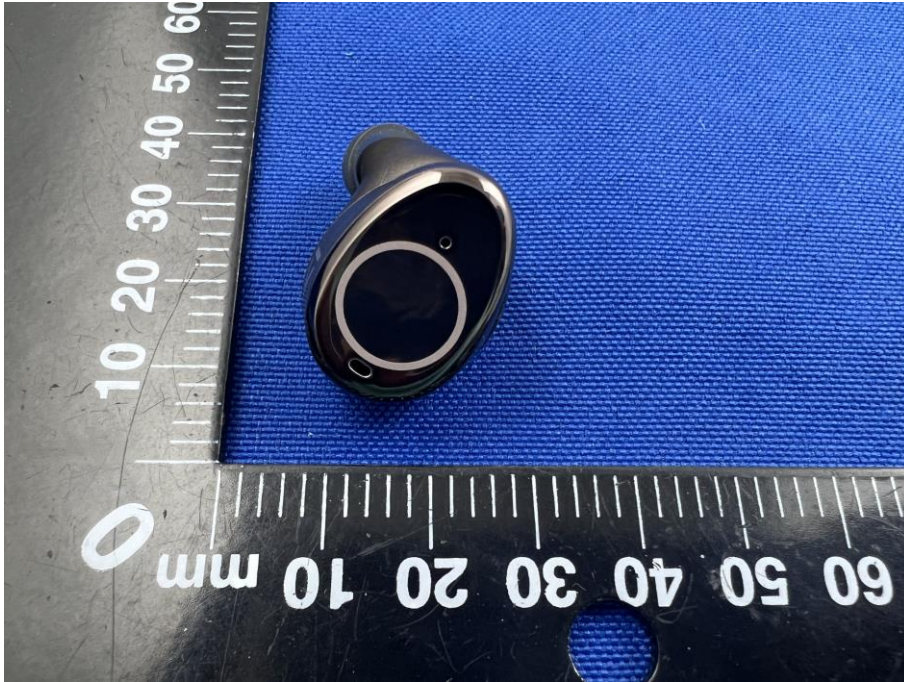

## EUT EXTERNAL PHOTOS

FRONT VIEW OF EUT

REAR VIEW OF EUT

LEFT VIEW OF EUT

RIGHT VIEW OF EUT

TOP VIEW OF EUT

BOTTOM VIEW OF EUT

Accessory- Charging Case

CLOSE-UP

Accessory- TYPE-C Cable