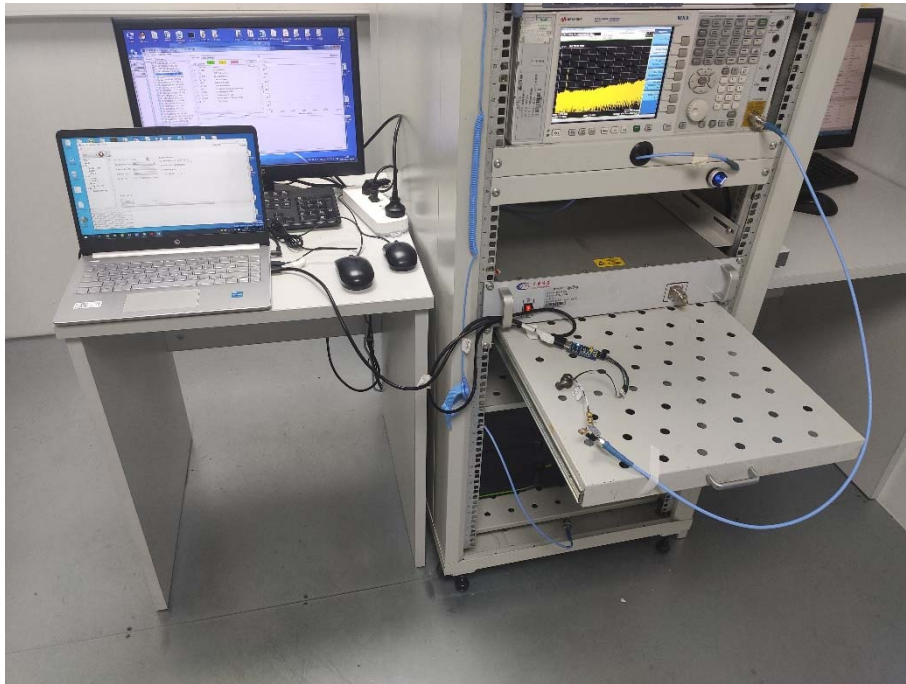

## TEST SETUP PHOTOS

### 1 Radiated Test Photo

Below 30MHz

Close-up

30MHz-1GHz

Above 1GHz

Close-up

## 2 Conducted Test Photo

Conducted Test-BT

Conducted Test-BLE